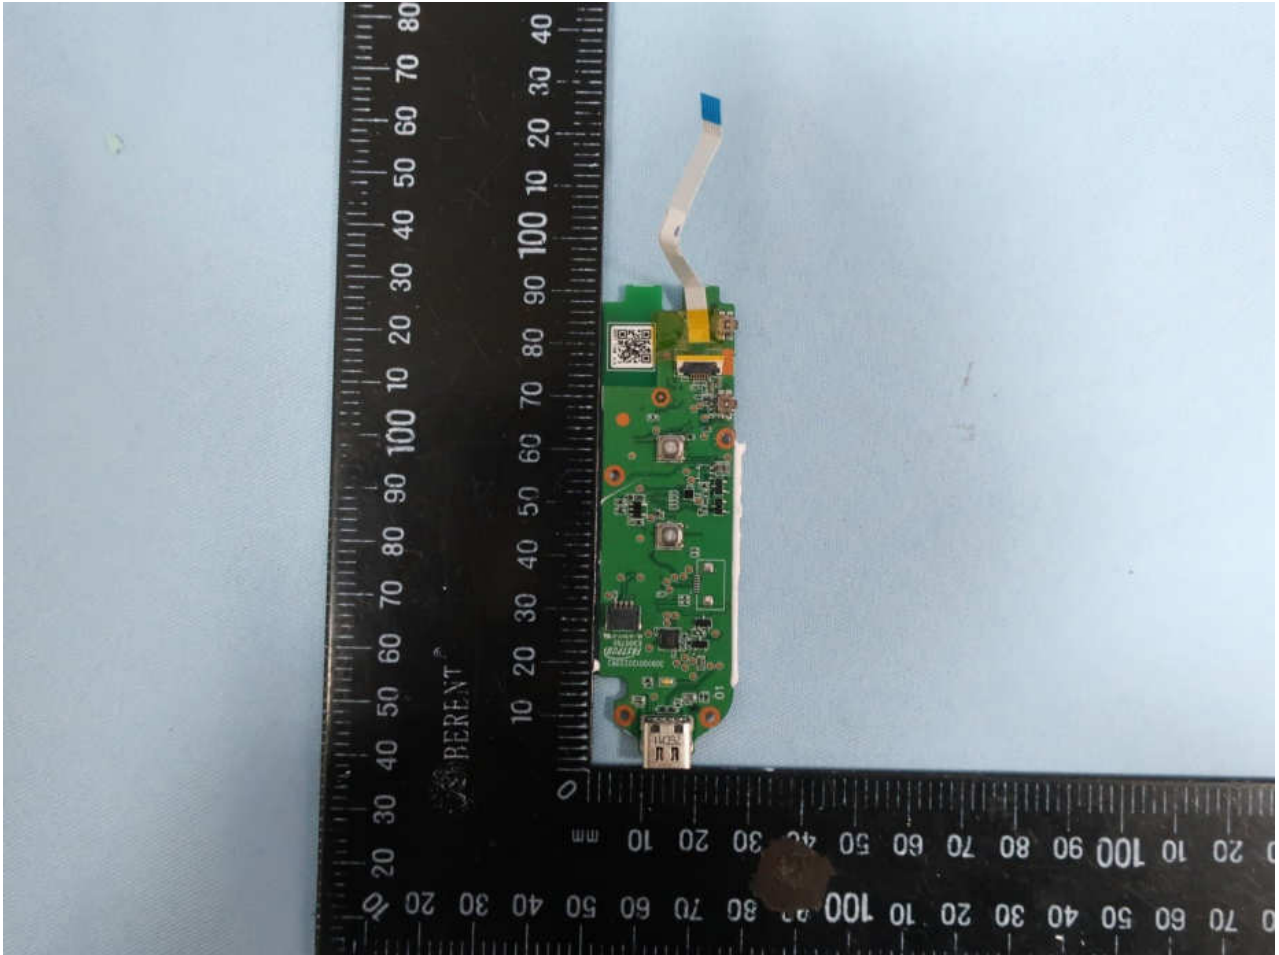

3. Internal Photograph of EUT

Brand Name: Daydream / Model Name: DG1CA

Brand Name: Daydream / Model Name: DG1CA

Brand Name: Daydream / Model Name: DG1CA

Brand Name: Daydream / Model Name: DG1CA

Brand Name: Daydream / Model Name: DG1CA

Brand Name: Daydream / Model Name: DG1CA

Brand Name: Daydream / Model Name: DG1CA

Brand Name: Daydream / Model Name: DG1CA

Brand Name: Daydream / Model Name: DG1CA

Brand Name: Daydream / Model Name: DG1CA