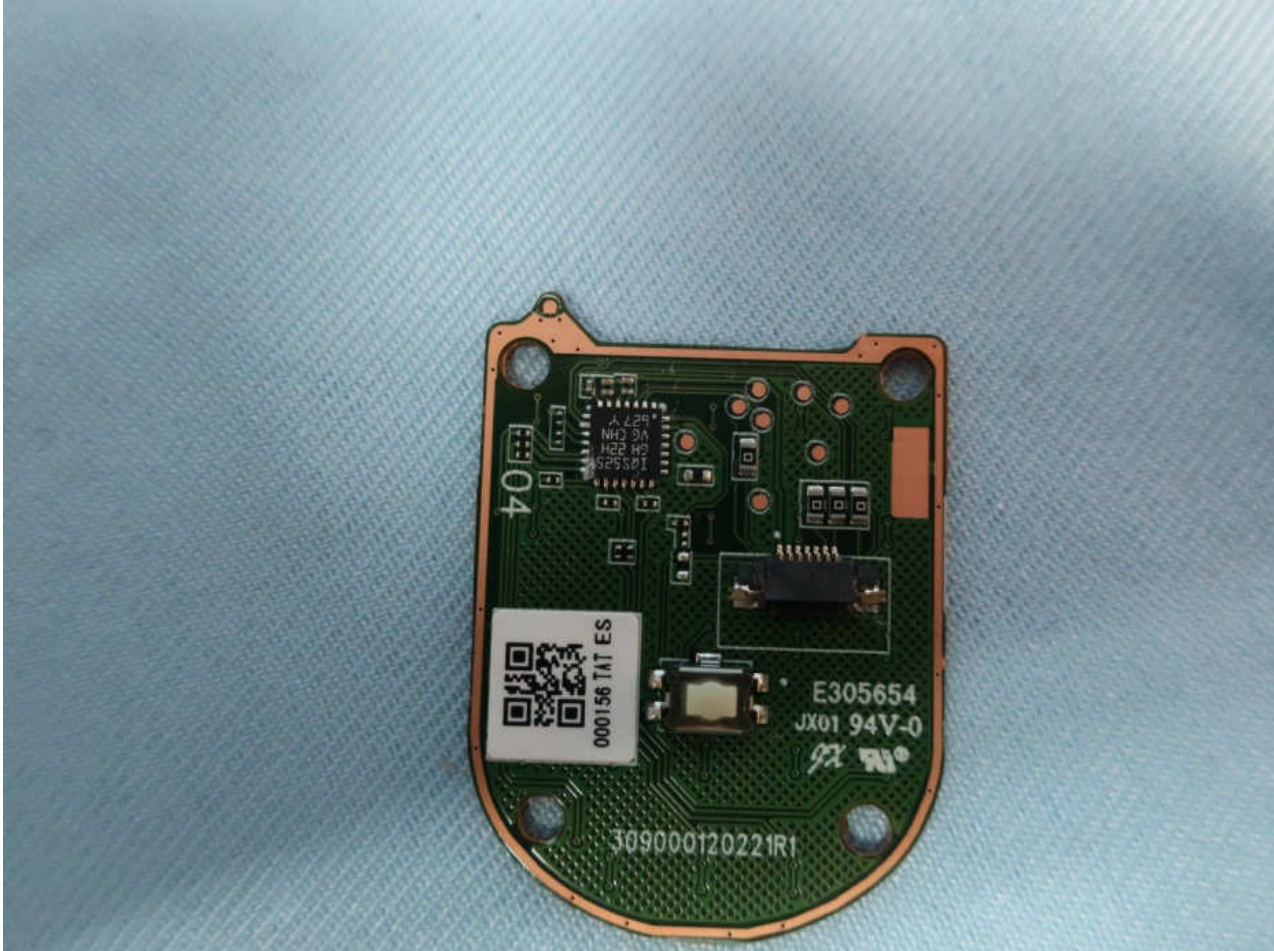

3. Internal Photograph of EUT

Brand Name: Daydream / Model Name: DG1CA

Brand Name: Daydream / Model Name: DG1CA

Brand Name: Daydream / Model Name: DG1CA

Brand Name: Daydream / Model Name: DG1CA

Brand Name: Daydream / Model Name: DG1CA

Brand Name: Daydream / Model Name: DG1CA

Brand Name: Daydream / Model Name: DG1CA

Brand Name: Daydream / Model Name: DG1CA

Brand Name: Daydream / Model Name: DG1CA

Brand Name: Daydream / Model Name: DG1CA

Brand Name: Daydream / Model Name: DG1CA

Bluetooth Antenna <Tx / Rx>