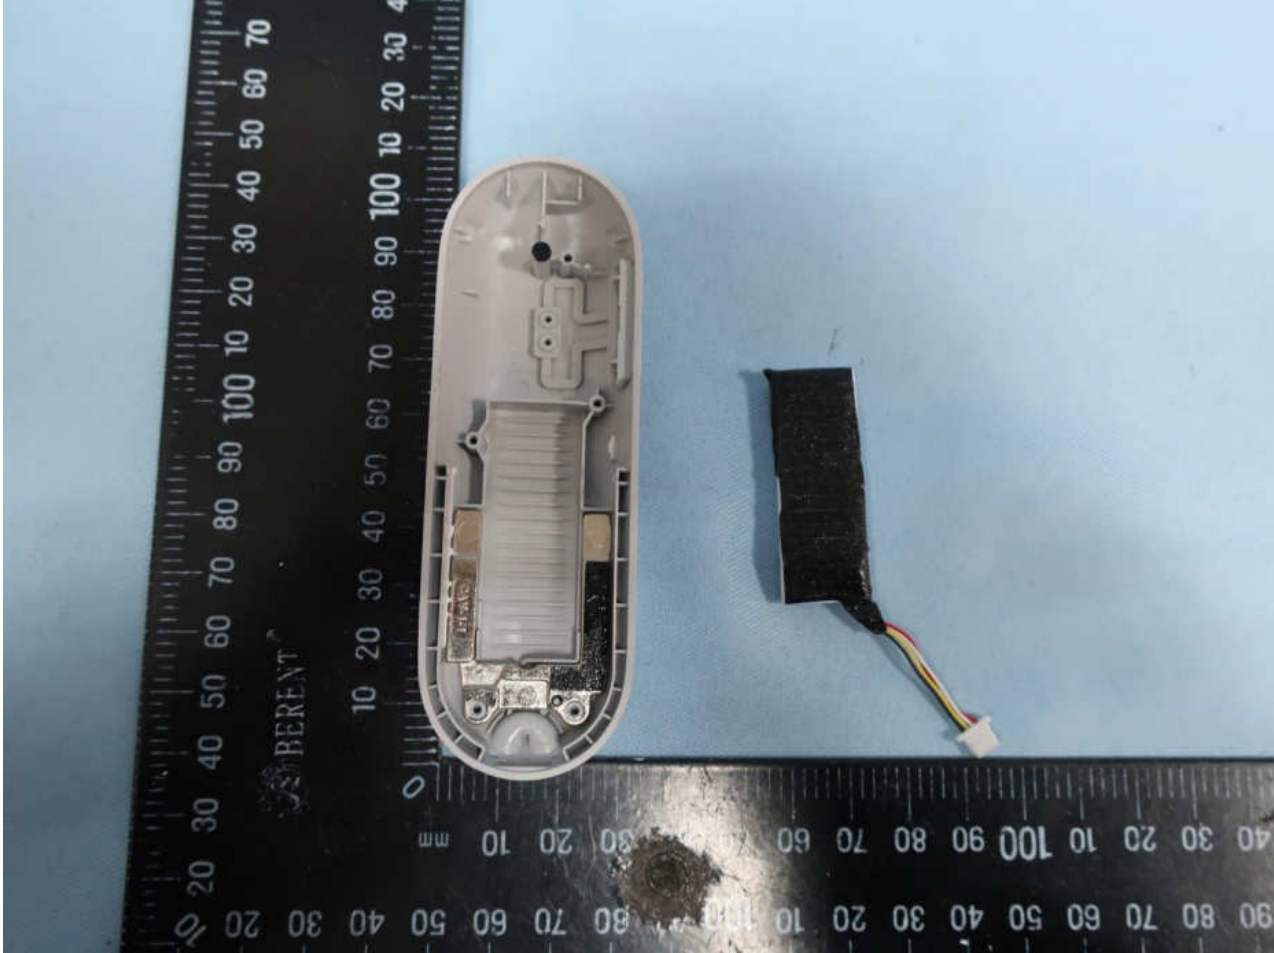

3. Internal Photograph of EUT

Brand Name: Daydream / Model Name: DG1CA

Brand Name: Daydream / Model Name: DG1CA

Brand Name: Daydream / Model Name: DG1CA

Brand Name: Daydream / Model Name: DG1CA

Brand Name: Daydream / Model Name: DG1CA

Brand Name: Daydream / Model Name: DG1CA

Brand Name: Daydream / Model Name: DG1CA

Brand Name: Daydream / Model Name: DG1CA

Brand Name: Daydream / Model Name: DG1CA

Brand Name: Daydream / Model Name: DG1CA