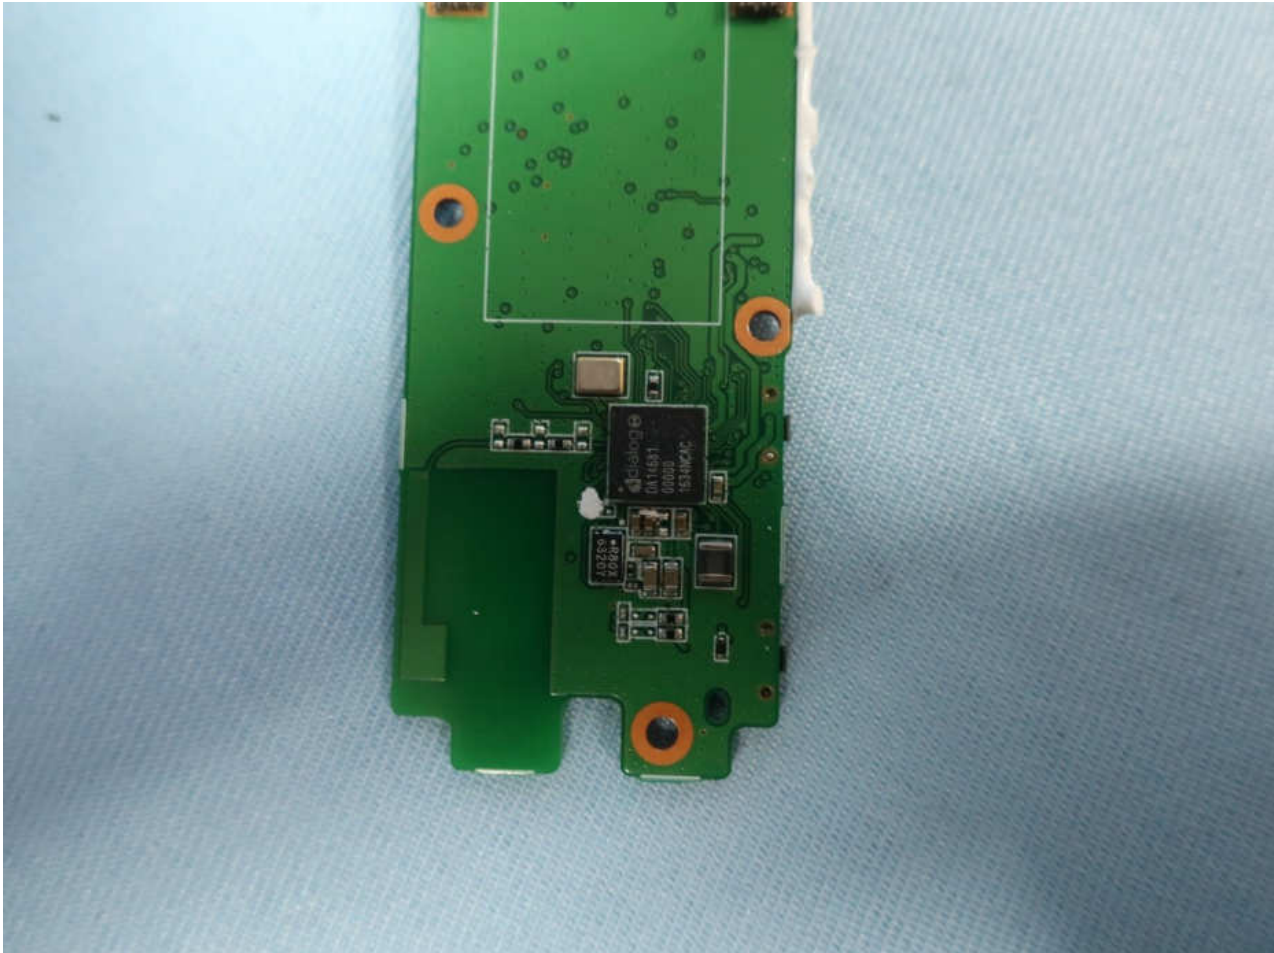

Brand Name: Daydream / Model Name: DG1CA

Brand Name: Daydream / Model Name: DG1CA

Brand Name: Daydream / Model Name: DG1CA

Brand Name: Daydream / Model Name: DG1CA

Brand Name: Daydream / Model Name: DG1CA

Brand Name: Daydream / Model Name: DG1CA

Bluetooth Antenna <Tx / Rx>