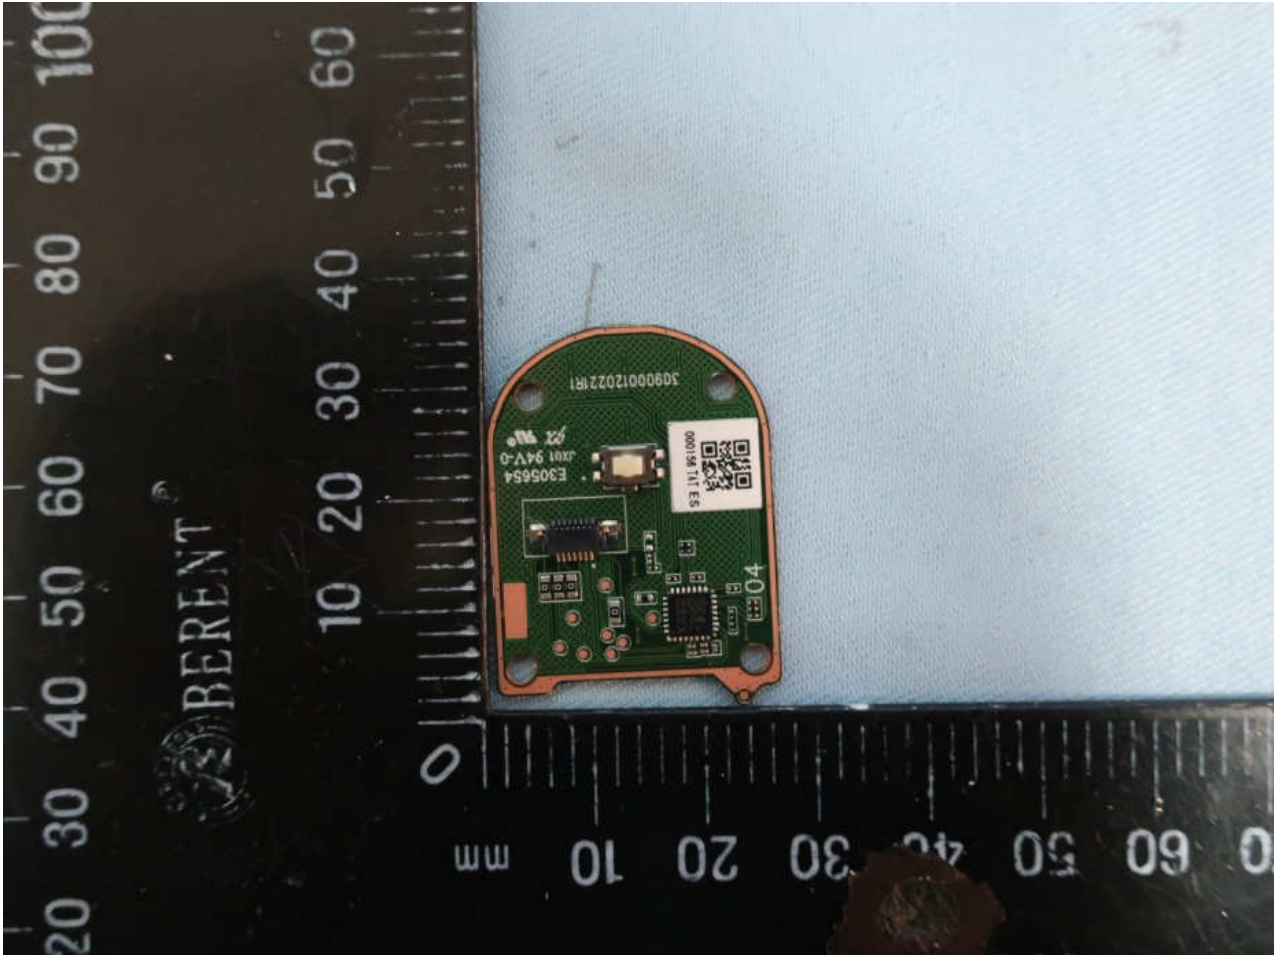

3. Internal Photograph of EUT

Brand Name: Daydream / Model Name: DG1CA

Brand Name: Daydream / Model Name: DG1CA

Brand Name: Daydream / Model Name: DG1CA

Brand Name: Daydream / Model Name: DG1CA

Brand Name: Daydream / Model Name: DG1CA

Brand Name: Daydream / Model Name: DG1CA

Brand Name: Daydream / Model Name: DG1CA

Brand Name: Daydream / Model Name: DG1CA

Brand Name: Daydream / Model Name: DG1CA

Brand Name: Daydream / Model Name: DG1CA