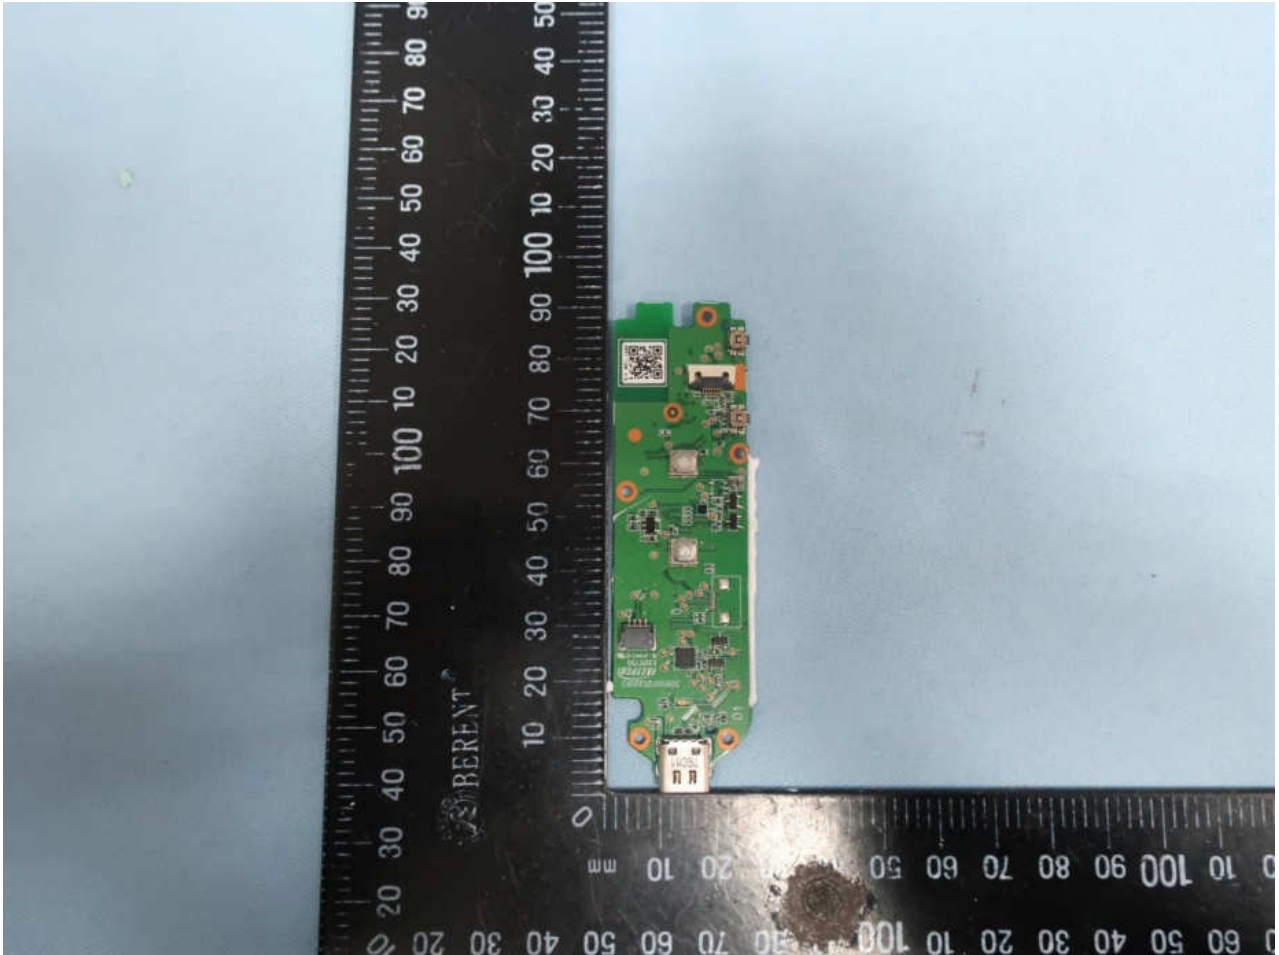

3. Internal Photograph of EUT

Brand Name: Daydream / Model Name: DG1CA

Brand Name: Daydream / Model Name: DG1CA

Brand Name: Daydream / Model Name: DG1CA

Brand Name: Daydream / Model Name: DG1CA

Brand Name: Daydream / Model Name: DG1CA

Brand Name: Daydream / Model Name: DG1CA

Brand Name: Daydream / Model Name: DG1CA

Brand Name: Daydream / Model Name: DG1CA

Brand Name: Daydream / Model Name: DG1CA

Brand Name: Daydream / Model Name: DG1CA