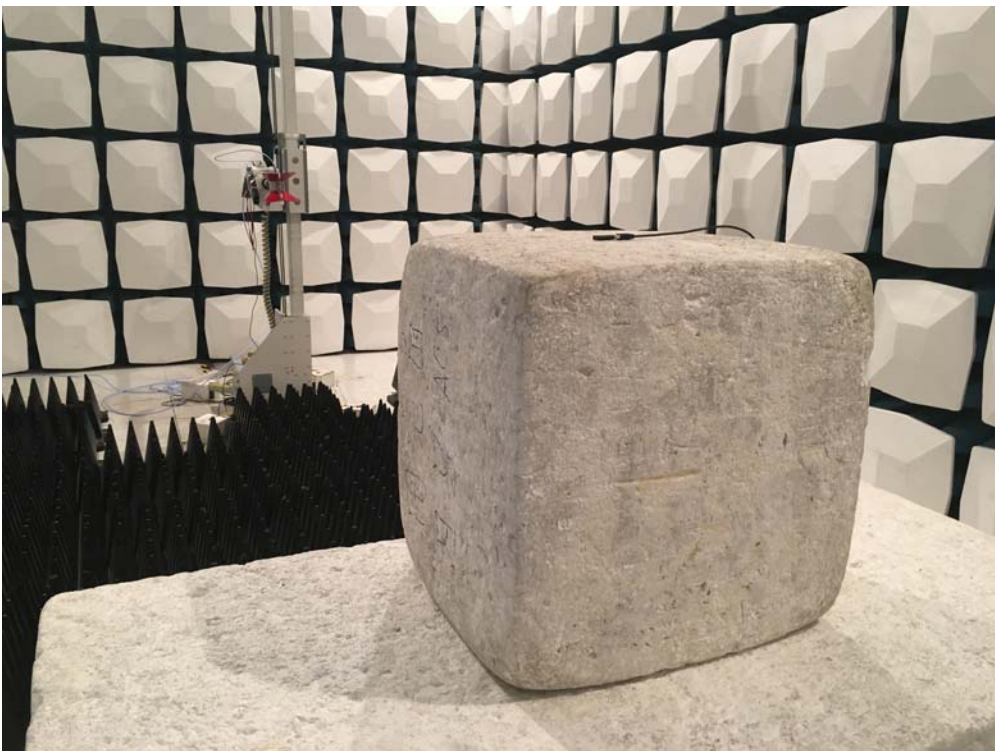

FCC Part15.247&IC Test Setup Photograph

Test Mode: Mode 1

Description: Front View of Conducted emission Test Setup

Test Mode: Mode 1

Description: Side View of Conducted emission Test Setup

Description: Radiated Emission Test Setup for Below 1GHz

Description: Radiated Emission Test Setup for 1~18GHz

Description: Radiated Emission Test Setup for Above 18GHz