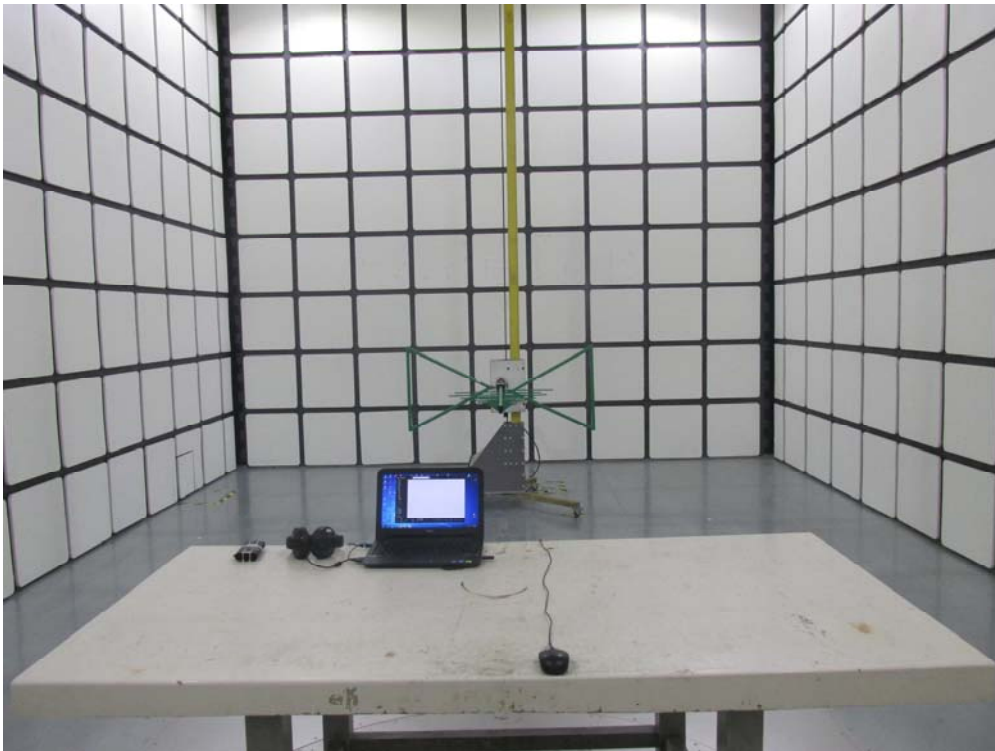

FCC Part15.247&IC Test Setup Photograph

Test Mode: Mode 1

Description: Front View of Conducted emission Test Setup

Test Mode: Mode 1

Description: Side View of Conducted emission Test Setup

Description: Radiated Emission Test Setup for Below 1GHz

Description: Radiated Emission Test Setup for 1~18GHz

Description: Radiated Emission Test Setup for Above 18GHz