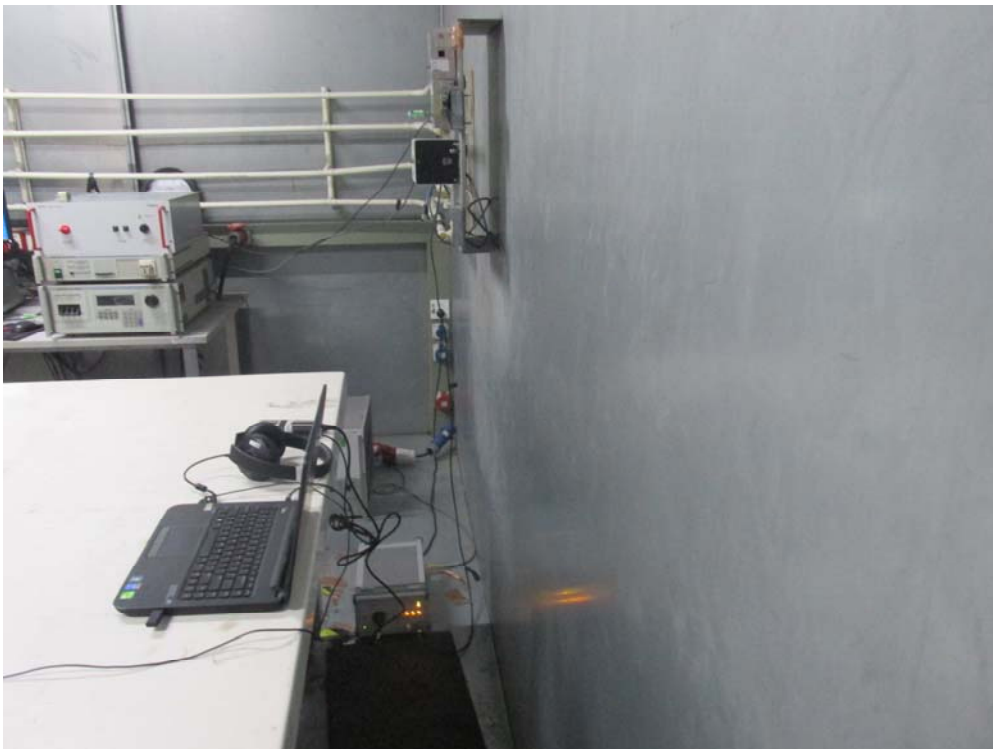

FCC Part15.247&IC Test Setup Photograph

Test Mode: Mode 1

Description: Front View of Conducted emission Test Setup

Test Mode: Mode 1

Description: Side View of Conducted emission Test Setup

Description: Radiated Emission Test Setup for Below 1GHz

Description: Radiated Emission Test Setup for 1~18GHz

Description: Radiated Emission Test Setup for Above 18GHz