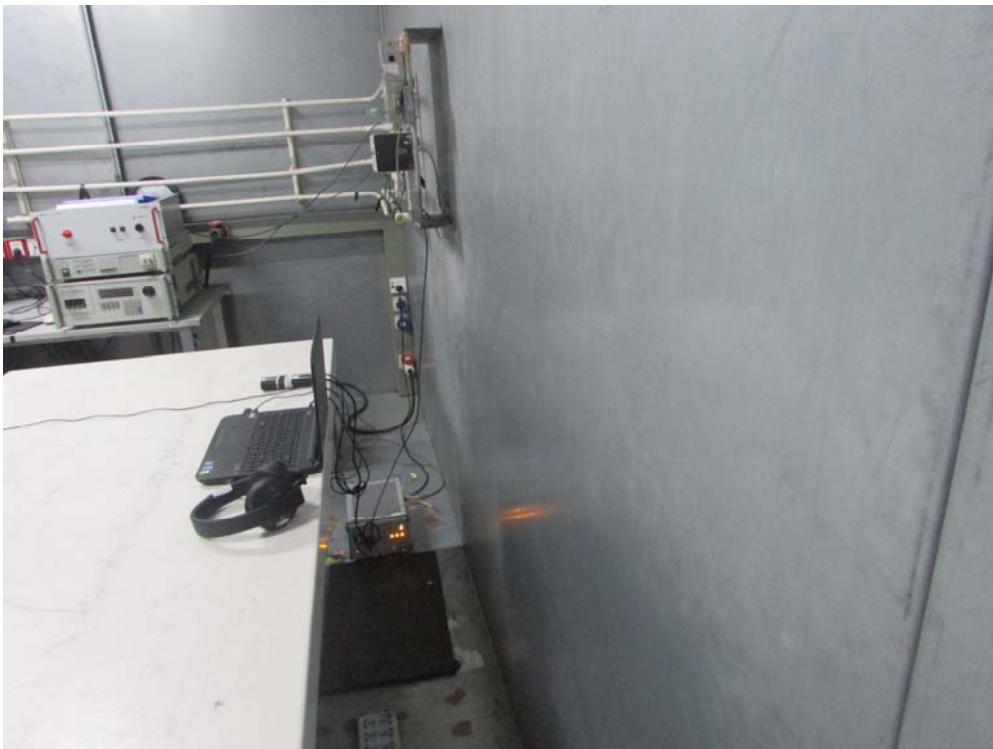

FCC Part15.247&IC Test Setup Photograph

Test Mode: Mode 1

Description: Front View of Conducted emission Test Setup

Test Mode: Mode 1

Description: Side View of Conducted emission Test Setup

Description: Radiated Emission Test Setup for Below 1GHz

Description: Radiated Emission Test Setup for 1~18GHz

Description: Radiated Emission Test Setup for Above 18GHz

SAR Test Setup Photograph