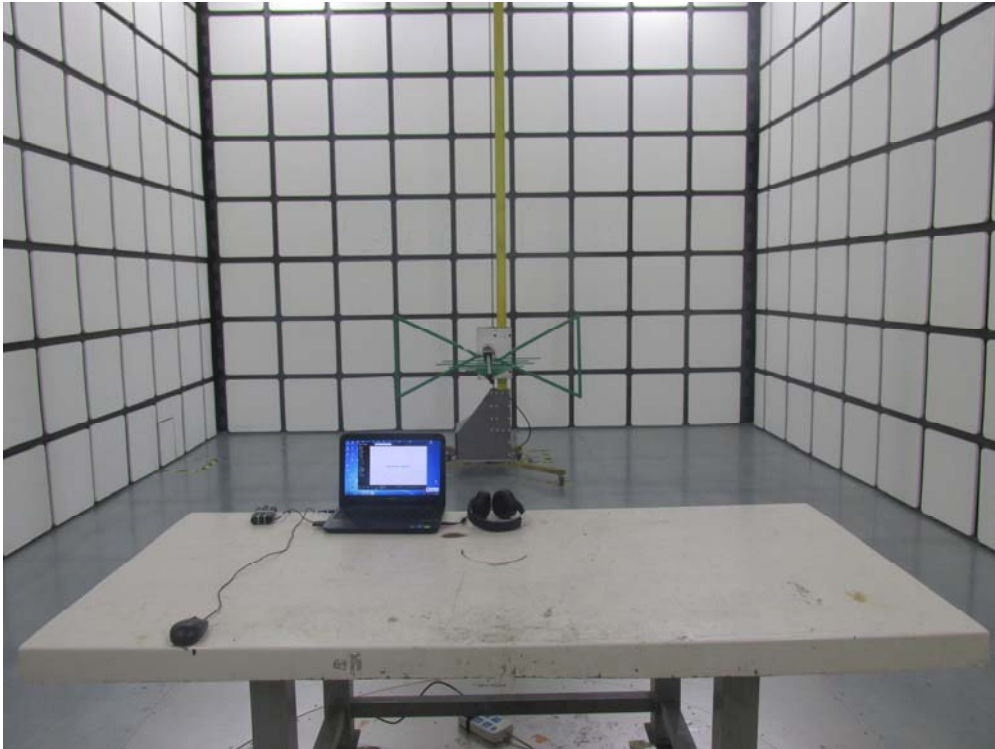

FCC Part15.247&IC Test Setup Photograph

Test Mode: Mode 1

Description: Front View of Conducted emission Test Setup

Test Mode: Mode 1

Description: Side View of Conducted emission Test Setup

Description: Radiated Emission Test Setup for Below 1GHz

Description: Radiated Emission Test Setup for 1~18GHz

Description: Radiated Emission Test Setup for Above 18GHz

SAR Test Setup Photograph