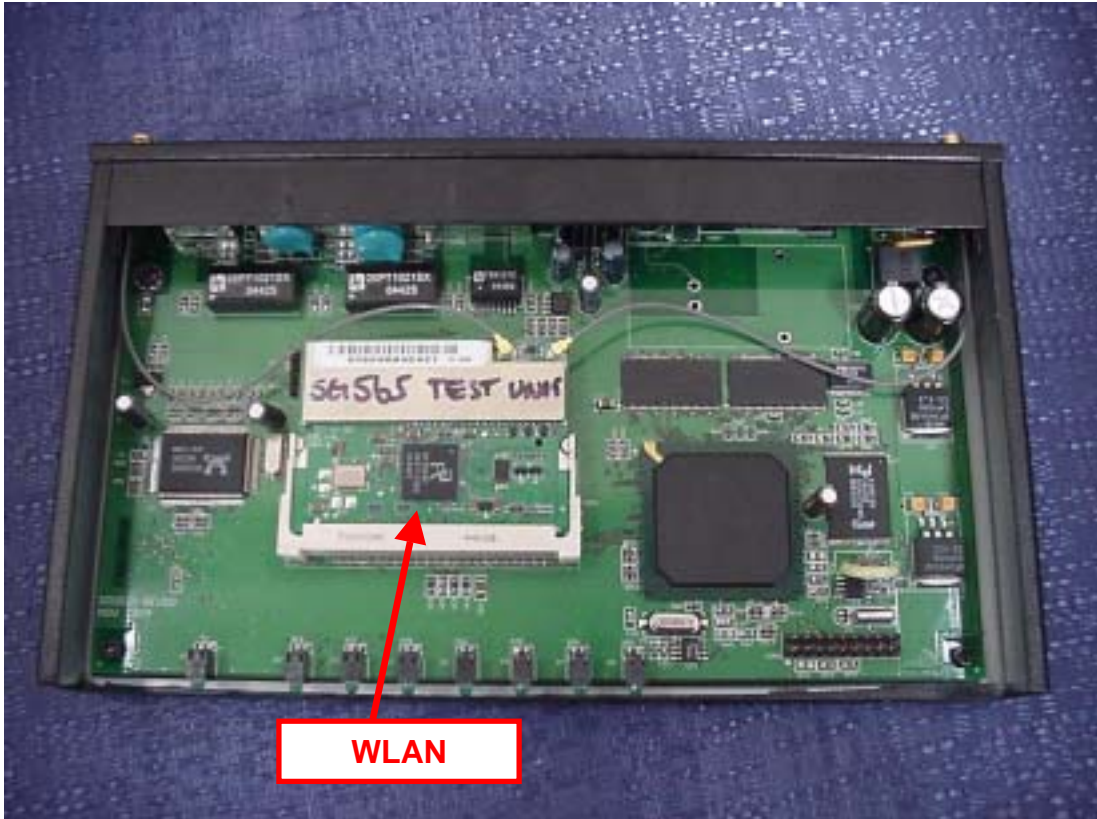

EMC Technologies Report Number: M050109_Cert_WMIR-103G

APPENDIX B3

WLAN Module and Antenna Location Photographs

APPENDIX B3 – WLAN & Antenna Location

Host – Firewall Router (SG565) with WLAN (WMIR-103G)

APPENDIX B3 – WLAN & Antenna Location

WLAN Antenna Location

**WLAN Antenna
Location**