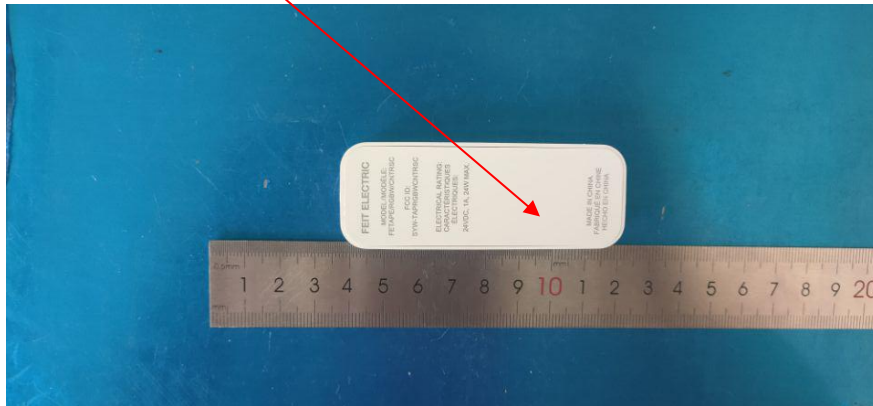

## Label Location On EUT

## Label

**Product Name:WiFi+RF Smart Strip Light**

**Model No.: FETAPE/RGBW/CNTRSC**

**FCC ID: SYW-TAPRGBWCNTRSC**

This device complies with Part 15 of the FCC Rules. Operation is subject to the following two conditions: