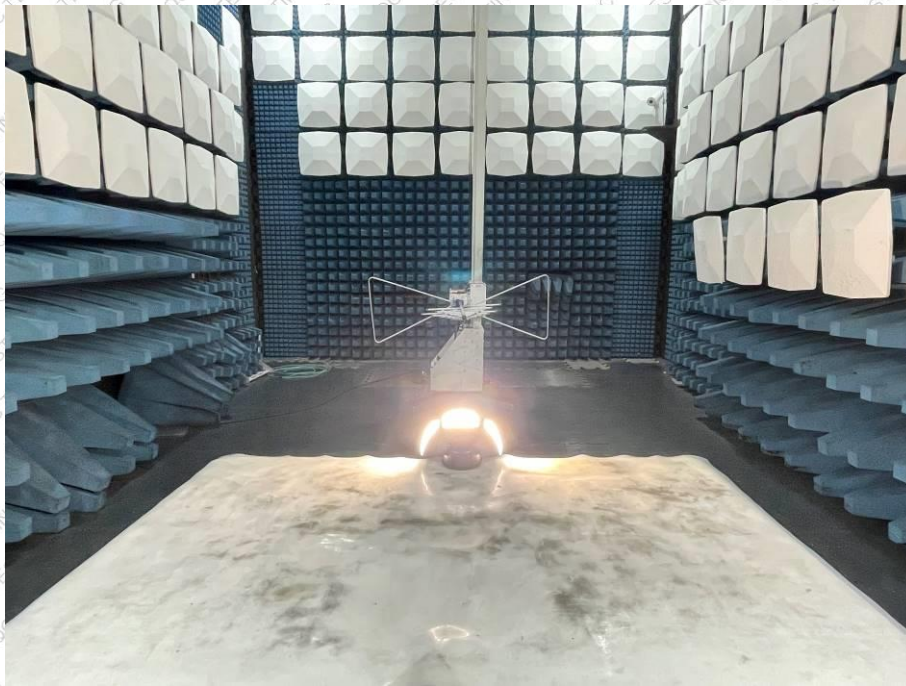

Product Name: ADJUSTABLE BRIGHTNESS 3-HEAD FLOOD LIGHT WITH MOTION SENSOR

Test Model No.: SEC50005CCTMMBZHD

Photograph of Test Setup

Conducted Emissions

Radiated Emissions (30 MHz - 1 GHz)

Radiated Emissions (Above 1 GHz)