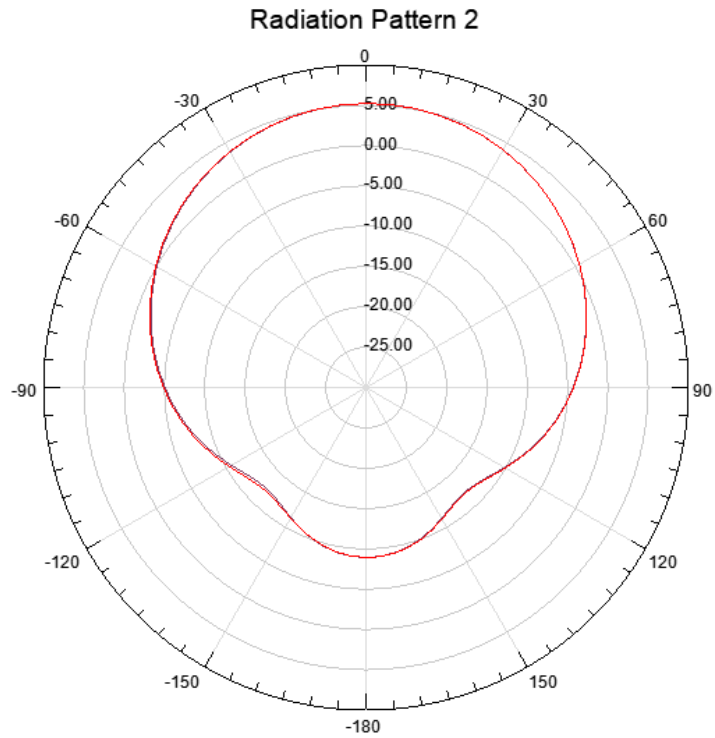

## Antenna Specification

ITEM	ANT SPEC	
Model Name	5.8G ANT	
Center Frequency	5.8GHz	
Operating Frequency	5.725 GHz-5.875GHz	
OCW	N/A	
Operating Temperature Range	25T85	
Number of channels	N/A	
Antenna Assembly	Type	Microwave antenna
	Gain	5.22dBi
Output power	0dBm	
Modulation Type	N/A	
Adaptivity	N/A	
Polarization	Linear Polarization	
Azimuth Beam Pattern	Directional	
Impedance	50 Ohm	
Antenna Size	12.4mm*12.4mm	
Manufacture	Shenzhen Merrytek Technology Co.,Ltd	
Trademark		

# Radiation Pattern

5.8GHz

Power (dB)

Max: 10 Min: -30 Scale: 5/div

HFSSDesign1 ▲

Curve Info	
—	dB(GainTotal)
—	Setup1 : LastAdaptive
—	Freq=5.8GHz' Phi=0deg'
—	dB(GainTotal)
—	Setup1 : LastAdaptive
—	Freq=5.8GHz' Phi=90deg'