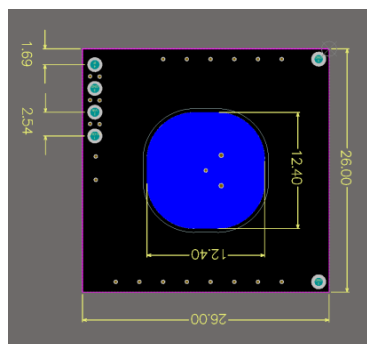

## Antenna Specification

ITEM	ANT SPEC	
Model Name	5.8G ANT	
Center Frequency	5.8GHz	
Operating Frequency	5.725 GHz-5.875GHz	
OCW	N/A	
Operating Temperature Range	25T85	
Number of channels	N/A	
Antenna Assembly	Type	Microwave antenna
	Gain	5.22dBi
Output power	0dBm	
Modulation Type	N/A	
Adaptivity	N/A	
Polarization	Linear Polarization	
Azimuth Beam Pattern	Directional	
Impedance	50 Ohm	
Antenna Size	12.4mm*12.4mm	
Manufacture	Shenzhen Merrytek Technology Co.,Ltd	
Trademark		

# Radiation Pattern

5.8GHz

Power (dB)

Max: 10 Min: -30 Scale: 5/div

HFSSDesign1 ▲

Curve Info	
—	dB(GainTotal)
—	Setup1 : LastAdaptive
—	Freq=5.8GHz' Phi=0deg'
—	dB(GainTotal)
—	Setup1 : LastAdaptive
—	Freq=5.8GHz' Phi=90deg'