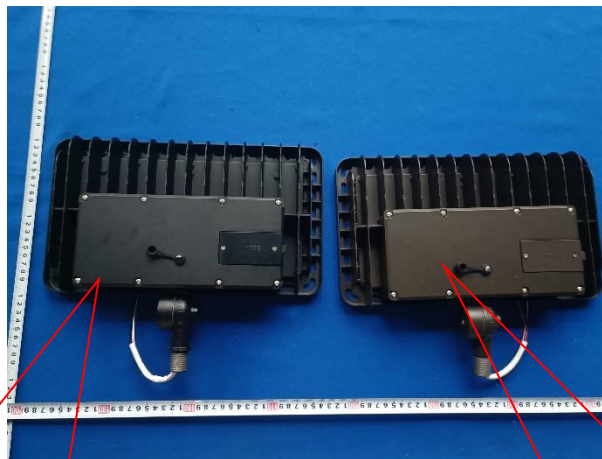

Product Similarity Declaration

Product name: SINGLE HEAD COMMERCIAL SECURITY FLOOD LIGHT
Model name: S13.5FLMMBKHD CAN, S13.5FL/MM/BZ,
TF1180/15000DM/83065LEDC/P180MW/5WY-DTZ
TF1180/15000DM/83065LEDC/P180MW/5WYG2-DTB;
TF1180/15000DM/83065LEDC/P180MW/5WYG2-DTZ

FCC ID: SYW-S135FLMM

We (Feit Electric company Inc.) hereby state that all the models are electrical identical including the same software parameter and hardware design (i.e., circuit design, PCB Layout, RF module/circuit, antenna type(s) and antenna location, components on PCB, etc.), same mechanical structure and design (including product enclosure, materials, etc.), the only difference is the model name and appearance colour. (S13.5FLMMBKHD CAN is black, S13.5FL/MM/BZ is brown. TF1180/15000DM/83065LEDC/P180MW/5WY-DTZ, TF1180/15000DM/83065LEDC/P180MW/5WYG2-DTZ and S13.5FL/MM/BZ is model name is different; TF1180/15000DM/83065LEDC/P180MW/5WYG2-DTB and S13.5FLMMBKHD CAN is model name is different)