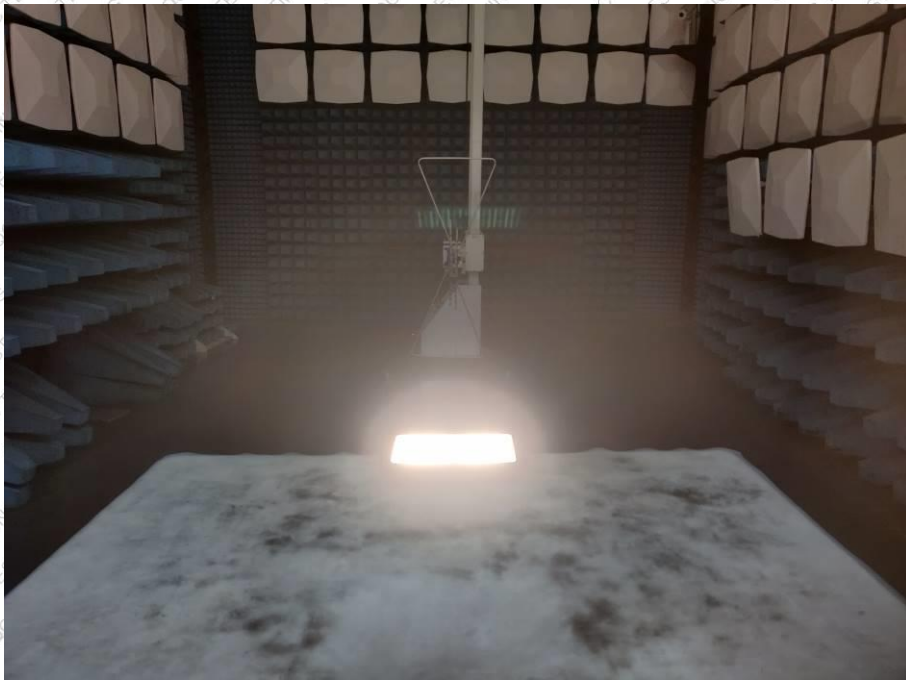

Product Name: SINGLE HEAD COMMERCIAL SECURITY FLOOD LIGHT

Test Model No.: S13.5FLMMBKHDCAN

Photograph of Test Setup

Conducted Emissions

Radiated Emissions (30 MHz - 1 GHz)

Radiated Emissions (Above 1 GHz)