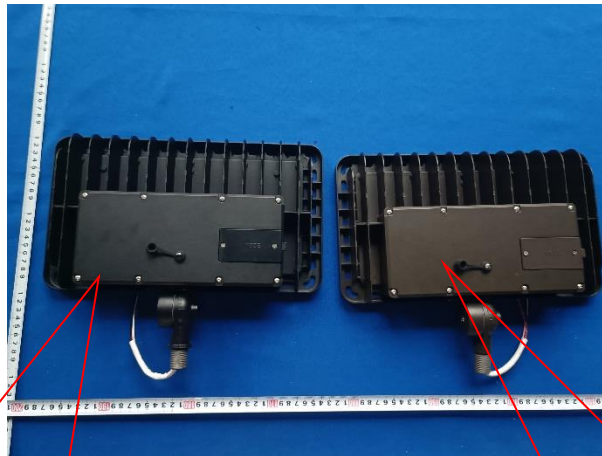

# **Product Similarity Declaration**

Product name: SINGLE HEAD COMMERCIAL SECURITY FLOOD LIGHT  
Model name: S13.5FLMMBKHD CAN, S13.5FL/MM/BZ,  
TF1180/15000DM/83065LEDC/P180MW/5WY-DTZ

FCC ID: SYW-S135FLMM

We (Feit Electric company Inc.) hereby state that all the models are electrical identical including the same software parameter and hardware design (i.e., circuit design, PCB Layout, RF module/circuit, antenna type(s) and antenna location, components on PCB, etc.), same mechanical structure and design (including product enclosure, materials, etc.), the only difference is the model name and appearance colour. (S13.5FLMMBKHD CAN is black, S13.5FL/MM/BZ is brown. TF1180/15000DM/83065LEDC/P180MW/5WY-DTZ and S13.5FL/MM/BZ is model name is different)