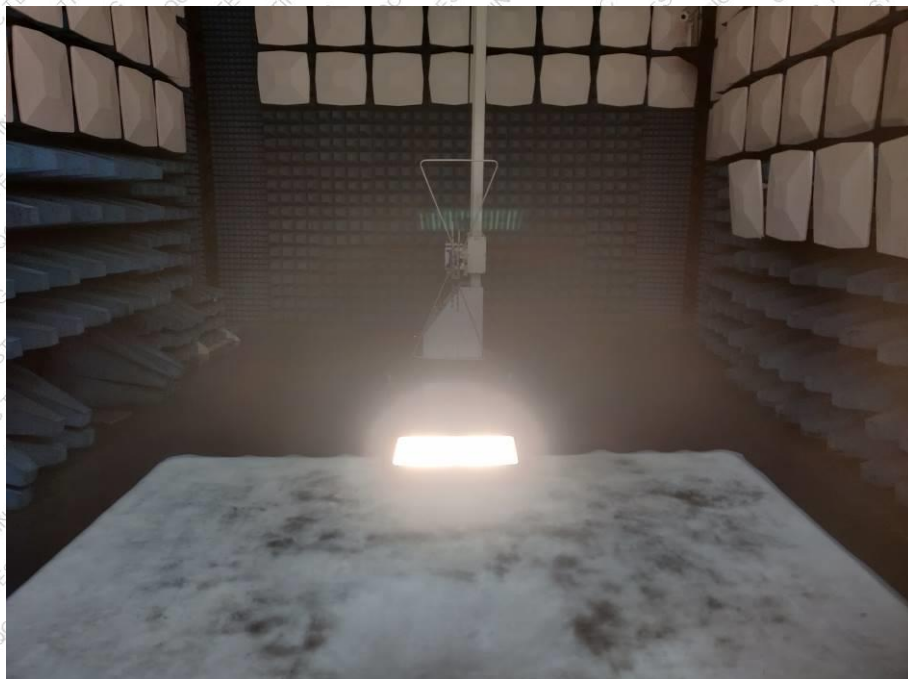

Product Name: SINGLE HEAD COMMERCIAL SECURITY FLOOD LIGHT

Test Model No.: S13.5FLMMBKHDCAN

Photograph of Test Setup

Conducted Emissions

Radiated Emissions (30 MHz - 1 GHz)

Radiated Emissions (Above 1 GHz)