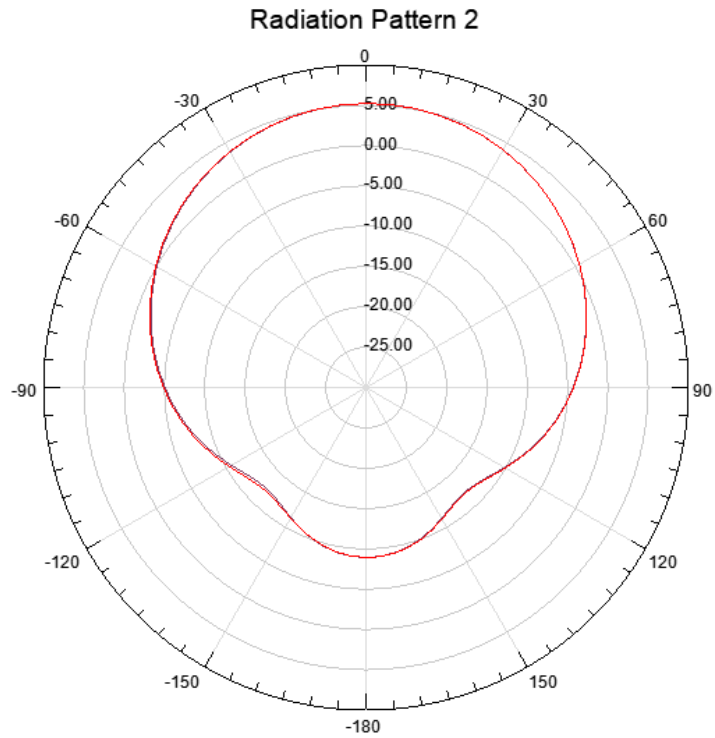

Radiation Pattern

Center Frequency: 5.8GHz

Power (dB)

Max: 10 Min: -30 Scale: 5/div

HFSSDesign1

Curve Info	
—	dB(GainTotal)
Setup1 : LastAdaptive	Freq=5.8GHz' Phi=0deg'
—	dB(GainTotal)
Setup1 : LastAdaptive	Freq=5.8GHz' Phi=90deg'