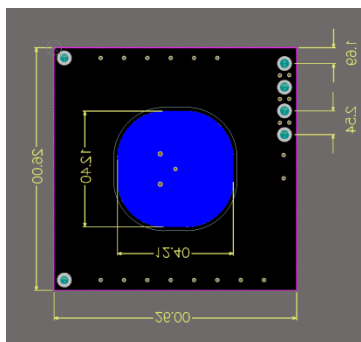

Antenna Specification

ITEM	ANT SPEC	
Model Name	5.8G ANT	
Center Frequency	5.8GHz	
Operating Frequency	5.725 GHz-5.875GHz	
OCW	N/A	
Operating Temperature Range	25T85	
Number of channels	N/A	
Antenna Assembly	Type	Microwave antenna
	Gain	5.22dBi
Output power	0dBm	
Modulation Type	N/A	
Adaptivity	N/A	
Polarization	Linear Polarization	
Azimuth Beam Pattern	Directional	
Impedance	50 Ohm	
Antenna Size	12.4mm*12.4mm	
Manufacture	Shenzhen Merrytek Technology Co.,Ltd	
Trademark		

Radiation Pattern

Center Frequency: 5.8GHz

Power (dB)

Max: 10 Min: -30 Scale: 5/div

HFSSDesign1

Curve Info	
—	dB(GainTotal)
Setup1 : LastAdaptive	Freq=5.8GHz' Phi=0deg'
—	dB(GainTotal)
Setup1 : LastAdaptive	Freq=5.8GHz' Phi=90deg'