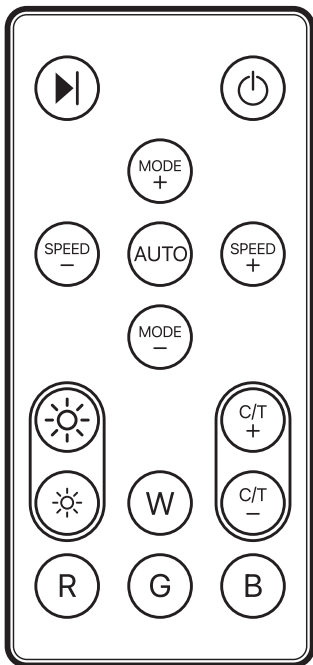

FRONT

PROVIDE/CONFIRM INFO

BACK LABEL