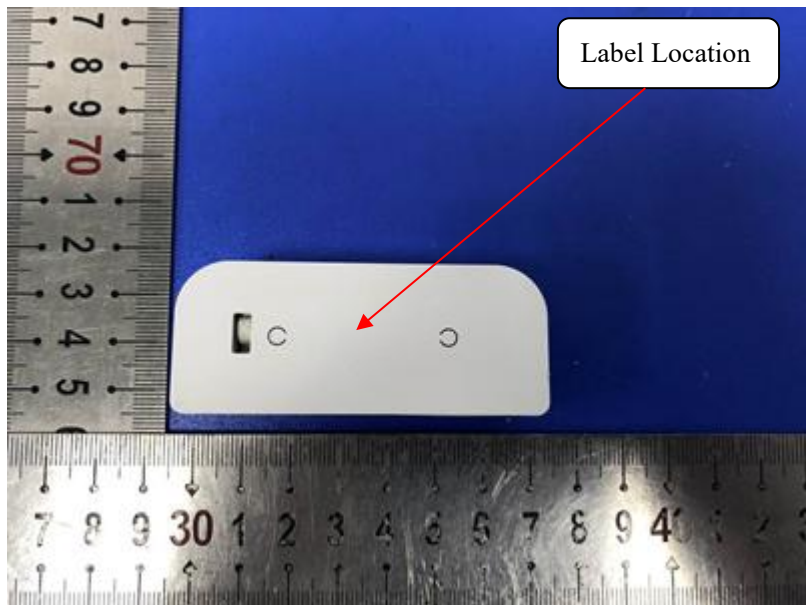

LABEL AND LOCATION

Sensor
Model No.: MOT/DOOR/WIFI/BAT
FCC ID: SYW-MOTDRWIFIBAT

Made In China

(Size: L3.0m x 2.0cm)

Material: Tagboard
Glue: adhesive sticker
Font color: White
Label color: Black