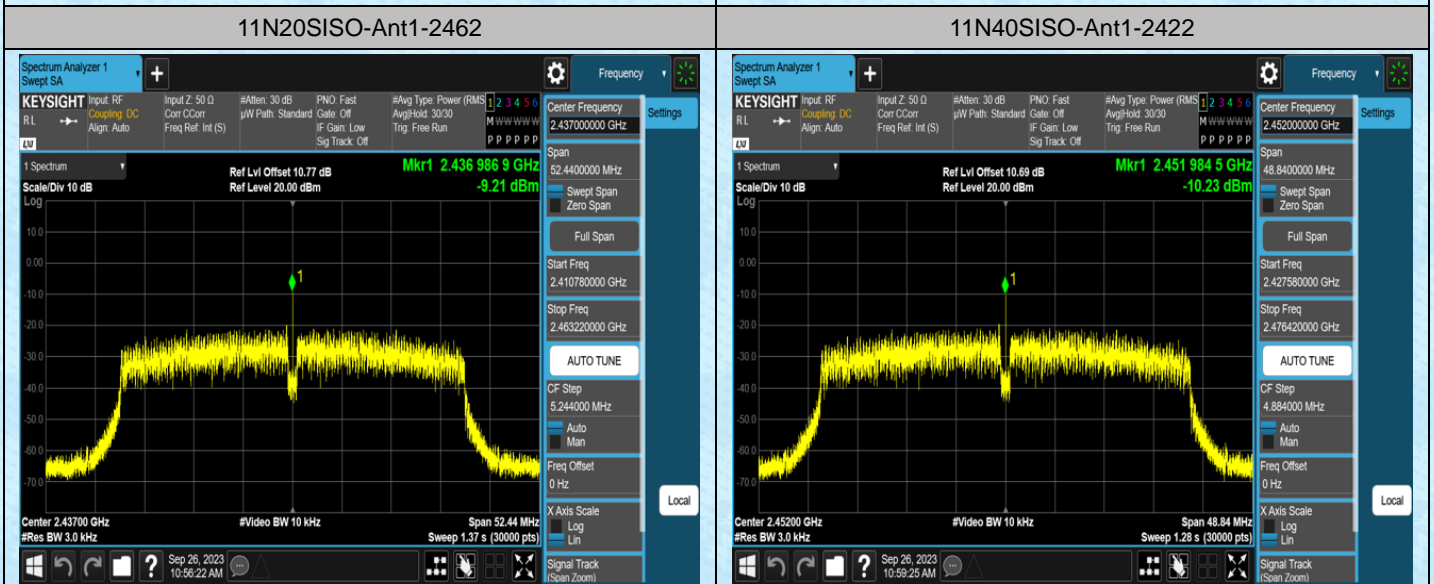

Test Graphs

11B-Ant1-2412

11B-Ant1-2437

11B-Ant1-2462

11G-Ant1-2412

11G-Ant1-2437

11G-Ant1-2462

AppendixE:Band edge measurements

Test Result

Test Mode	Antenna	ChName	Frequency [MHz]	Rate	RefLevel[dBm]	Result[dBm]	Limit[dBm]	Verdict
11B	Ant1	Low	2412	1Mbps	2.93	-43.05	≤-17.07	PASS
11B	Ant1	High	2462	1Mbps	3.13	-48.87	≤-16.87	PASS
11G	Ant1	Low	2412	6Mbps	-3.05	-44.53	≤-23.05	PASS
11G	Ant1	High	2462	6Mbps	-2.82	-49.75	≤-22.82	PASS
11N20SISO	Ant1	Low	2412	MCS0	-2.37	-45.95	≤-22.37	PASS
11N20SISO	Ant1	High	2462	MCS0	-0.58	-49.32	≤-20.58	PASS
11N40SISO	Ant1	Low	2422	MCS0	-5.20	-44.51	≤-25.2	PASS
11N40SISO	Ant1	High	2452	MCS0	-5.77	-47.42	≤-25.77	PASS