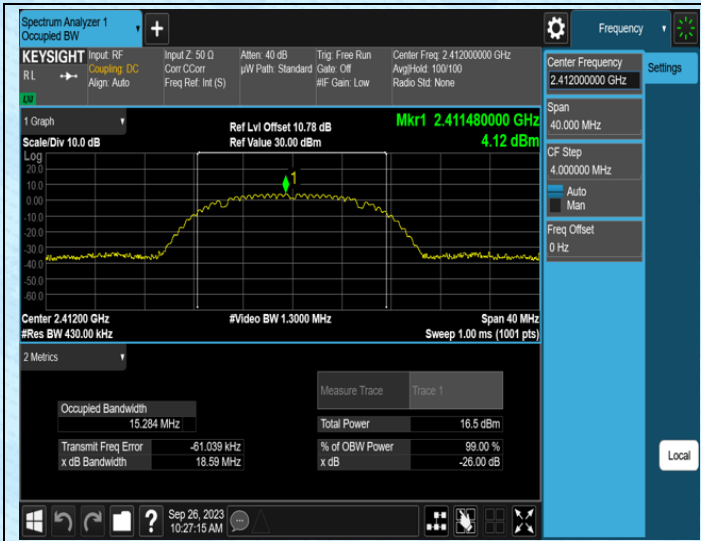

Test Graphs

AppendixB: Occupied Channel Bandwidth

Test Result

Test Mode	Antenna	ChannelFrequency[MHz]	Rate	OCB [MHz]	FL[MHz]	FH[MHz]	Limit[MHz]	Verdict
11B	Ant1	2412	1Mbps	15.284	2404.2970	2419.5810	---	---
11B	Ant1	2437	1Mbps	15.292	2429.3035	2444.5955	---	---
11B	Ant1	2462	1Mbps	15.296	2454.2927	2469.5887	---	---
11G	Ant1	2412	6Mbps	17.261	2403.3639	2420.6249	---	---
11G	Ant1	2437	6Mbps	17.281	2428.2828	2445.5638	---	---
11G	Ant1	2462	6Mbps	17.220	2453.3440	2470.5640	---	---
11N20SISO	Ant1	2412	MCS0	17.943	2403.0587	2421.0017	---	---
11N20SISO	Ant1	2437	MCS0	18.106	2427.8808	2445.9868	---	---
11N20SISO	Ant1	2462	MCS0	17.843	2453.1720	2471.0150	---	---
11N40SISO	Ant1	2422	MCS0	35.643	2404.1146	2439.7576	---	---
11N40SISO	Ant1	2437	MCS0	35.644	2419.1463	2454.7903	---	---
11N40SISO	Ant1	2452	MCS0	35.694	2434.1198	2469.8138	---	---

Test Graphs

AppendixC: Maximum conducted output power

Test Result Peak

Test Mode	Antenna	Frequency [MHz]	Rate	Peak Power [dBm]	Conducted Limit[dBm]	Gain [dBi]	EIRP [dBm]	EIRP Limit [dBm]	Verdict
11B	Ant1	2412	1Mbps	16.26	≤30.00	2.21	18.47	--	PASS
11B	Ant1	2437	1Mbps	15.83	≤30.00	2.21	18.04	--	PASS
11B	Ant1	2462	1Mbps	16.58	≤30.00	2.21	18.79	--	PASS
11G	Ant1	2412	6Mbps	15.72	≤30.00	2.21	17.93	--	PASS
11G	Ant1	2437	6Mbps	14.99	≤30.00	2.21	17.20	--	PASS
11G	Ant1	2462	6Mbps	15.91	≤30.00	2.21	18.12	--	PASS
11N20SISO	Ant1	2412	MCS0	15.60	≤30.00	2.21	17.81	--	PASS
11N20SISO	Ant1	2437	MCS0	14.79	≤30.00	2.21	17.00	--	PASS
11N20SISO	Ant1	2462	MCS0	15.52	≤30.00	2.21	17.73	--	PASS
11N40SISO	Ant1	2422	MCS0	15.44	≤30.00	2.21	17.65	--	PASS
11N40SISO	Ant1	2437	MCS0	15.10	≤30.00	2.21	17.31	--	PASS
11N40SISO	Ant1	2452	MCS0	14.99	≤30.00	2.21	17.20	--	PASS