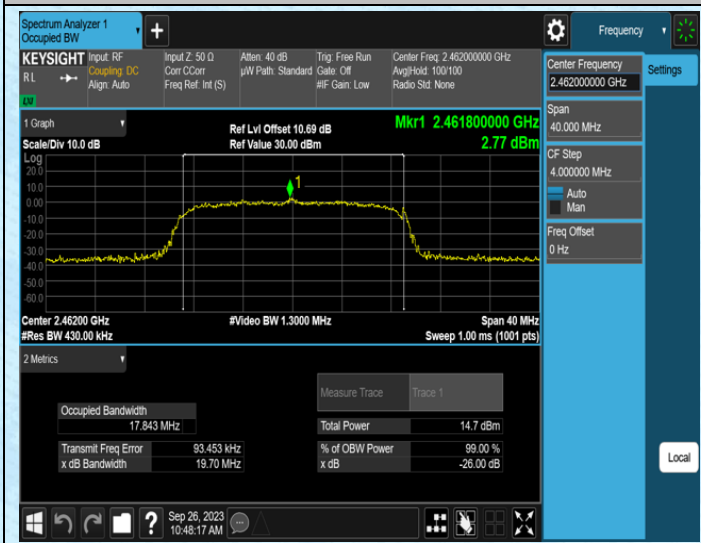

Test Graphs

AppendixB: Occupied Channel Bandwidth

Test Result

Test Mode	Antenna	ChannelFrequency[MHz]	Rate	OCB [MHz]	FL[MHz]	FH[MHz]	Limit[MHz]	Verdict
11B	Ant1	2412	1Mbps	15.284	2404.2970	2419.5810	---	---
11B	Ant1	2437	1Mbps	15.292	2429.3035	2444.5955	---	---
11B	Ant1	2462	1Mbps	15.296	2454.2927	2469.5887	---	---
11G	Ant1	2412	6Mbps	17.261	2403.3639	2420.6249	---	---
11G	Ant1	2437	6Mbps	17.281	2428.2828	2445.5638	---	---
11G	Ant1	2462	6Mbps	17.220	2453.3440	2470.5640	---	---
11N20SISO	Ant1	2412	MCS0	17.943	2403.0587	2421.0017	---	---
11N20SISO	Ant1	2437	MCS0	18.106	2427.8808	2445.9868	---	---
11N20SISO	Ant1	2462	MCS0	17.843	2453.1720	2471.0150	---	---
11N40SISO	Ant1	2422	MCS0	35.643	2404.1146	2439.7576	---	---
11N40SISO	Ant1	2437	MCS0	35.644	2419.1463	2454.7903	---	---
11N40SISO	Ant1	2452	MCS0	35.694	2434.1198	2469.8138	---	---

Test Graphs

AppendixC: Maximum conducted output power

Test Result Peak

Test Mode	Antenna	Frequency [MHz]	Rate	Peak Power [dBm]	Conducted Limit[dBm]	Gain [dBi]	EIRP [dBm]	EIRP Limit [dBm]	Verdict
11B	Ant1	2412	1Mbps	16.26	≤30.00	2.21	18.47	--	PASS
11B	Ant1	2437	1Mbps	15.83	≤30.00	2.21	18.04	--	PASS
11B	Ant1	2462	1Mbps	16.58	≤30.00	2.21	18.79	--	PASS
11G	Ant1	2412	6Mbps	15.72	≤30.00	2.21	17.93	--	PASS
11G	Ant1	2437	6Mbps	14.99	≤30.00	2.21	17.20	--	PASS
11G	Ant1	2462	6Mbps	15.91	≤30.00	2.21	18.12	--	PASS
11N20SISO	Ant1	2412	MCS0	15.60	≤30.00	2.21	17.81	--	PASS
11N20SISO	Ant1	2437	MCS0	14.79	≤30.00	2.21	17.00	--	PASS
11N20SISO	Ant1	2462	MCS0	15.52	≤30.00	2.21	17.73	--	PASS
11N40SISO	Ant1	2422	MCS0	15.44	≤30.00	2.21	17.65	--	PASS
11N40SISO	Ant1	2437	MCS0	15.10	≤30.00	2.21	17.31	--	PASS
11N40SISO	Ant1	2452	MCS0	14.99	≤30.00	2.21	17.20	--	PASS