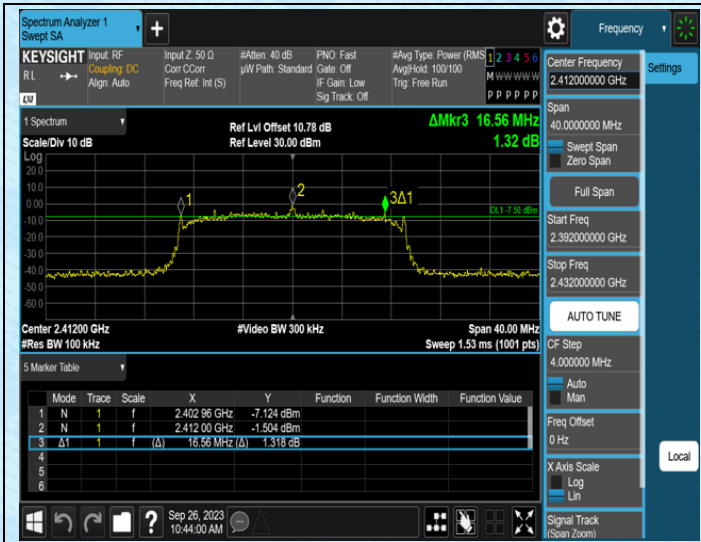

AppendixA: DTS Bandwidth

Test Result

Test Mode	Antenna	Frequency[MHz]	Rate	DTS BW [MHz]	FL[MHz]	FH[MHz]	Limit[MHz]	Verdict
11B	Ant1	2412	1Mbps	11.080	2405.960	2417.040	0.5	PASS
11B	Ant1	2437	1Mbps	12.040	2430.960	2443.000	0.5	PASS
11B	Ant1	2462	1Mbps	11.080	2455.960	2467.040	0.5	PASS
11G	Ant1	2412	6Mbps	15.360	2404.200	2419.560	0.5	PASS
11G	Ant1	2437	6Mbps	15.320	2429.400	2444.720	0.5	PASS
11G	Ant1	2462	6Mbps	15.600	2454.080	2469.680	0.5	PASS
11N20SISO	Ant1	2412	MCS0	16.560	2402.960	2419.520	0.5	PASS
11N20SISO	Ant1	2437	MCS0	16.600	2429.480	2446.080	0.5	PASS
11N20SISO	Ant1	2462	MCS0	15.120	2454.400	2469.520	0.5	PASS
11N40SISO	Ant1	2422	MCS0	33.840	2405.680	2439.520	0.5	PASS
11N40SISO	Ant1	2437	MCS0	34.960	2419.480	2454.440	0.5	PASS
11N40SISO	Ant1	2452	MCS0	32.560	2435.680	2468.240	0.5	PASS

Test Graphs

AppendixB: Occupied Channel Bandwidth

Test Result

Test Mode	Antenna	ChannelFrequency[MHz]	Rate	OCB [MHz]	FL[MHz]	FH[MHz]	Limit[MHz]	Verdict
11B	Ant1	2412	1Mbps	15.284	2404.2970	2419.5810	---	---
11B	Ant1	2437	1Mbps	15.292	2429.3035	2444.5955	---	---
11B	Ant1	2462	1Mbps	15.296	2454.2927	2469.5887	---	---
11G	Ant1	2412	6Mbps	17.261	2403.3639	2420.6249	---	---
11G	Ant1	2437	6Mbps	17.281	2428.2828	2445.5638	---	---
11G	Ant1	2462	6Mbps	17.220	2453.3440	2470.5640	---	---
11N20SISO	Ant1	2412	MCS0	17.943	2403.0587	2421.0017	---	---
11N20SISO	Ant1	2437	MCS0	18.106	2427.8808	2445.9868	---	---
11N20SISO	Ant1	2462	MCS0	17.843	2453.1720	2471.0150	---	---
11N40SISO	Ant1	2422	MCS0	35.643	2404.1146	2439.7576	---	---
11N40SISO	Ant1	2437	MCS0	35.644	2419.1463	2454.7903	---	---
11N40SISO	Ant1	2452	MCS0	35.694	2434.1198	2469.8138	---	---