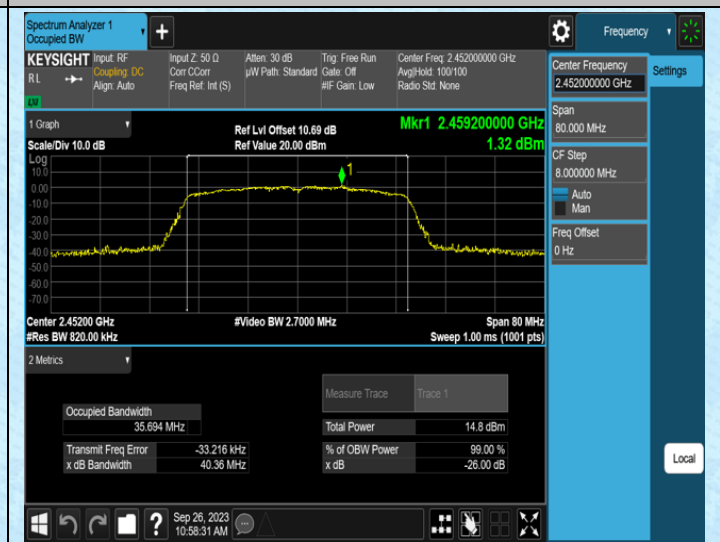

Test Graphs

AppendixB: Occupied Channel Bandwidth

Test Result

Test Mode	Antenna	ChannelFrequency[MHz]	Rate	OCB [MHz]	FL[MHz]	FH[MHz]	Limit[MHz]	Verdict
11B	Ant1	2412	1Mbps	15.284	2404.2970	2419.5810	---	---
11B	Ant1	2437	1Mbps	15.292	2429.3035	2444.5955	---	---
11B	Ant1	2462	1Mbps	15.296	2454.2927	2469.5887	---	---
11G	Ant1	2412	6Mbps	17.261	2403.3639	2420.6249	---	---
11G	Ant1	2437	6Mbps	17.281	2428.2828	2445.5638	---	---
11G	Ant1	2462	6Mbps	17.220	2453.3440	2470.5640	---	---
11N20SISO	Ant1	2412	MCS0	17.943	2403.0587	2421.0017	---	---
11N20SISO	Ant1	2437	MCS0	18.106	2427.8808	2445.9868	---	---
11N20SISO	Ant1	2462	MCS0	17.843	2453.1720	2471.0150	---	---
11N40SISO	Ant1	2422	MCS0	35.643	2404.1146	2439.7576	---	---
11N40SISO	Ant1	2437	MCS0	35.644	2419.1463	2454.7903	---	---
11N40SISO	Ant1	2452	MCS0	35.694	2434.1198	2469.8138	---	---

Test Graphs

AppendixC: Maximum conducted output power

Test Result Peak

Test Mode	Antenna	Frequency [MHz]	Rate	Peak Power [dBm]	Conducted Limit[dBm]	Gain [dBi]	EIRP [dBm]	EIRP Limit [dBm]	Verdict
11B	Ant1	2412	1Mbps	16.26	≤30.00	2.21	18.47	--	PASS
11B	Ant1	2437	1Mbps	15.83	≤30.00	2.21	18.04	--	PASS
11B	Ant1	2462	1Mbps	16.58	≤30.00	2.21	18.79	--	PASS
11G	Ant1	2412	6Mbps	15.72	≤30.00	2.21	17.93	--	PASS
11G	Ant1	2437	6Mbps	14.99	≤30.00	2.21	17.20	--	PASS
11G	Ant1	2462	6Mbps	15.91	≤30.00	2.21	18.12	--	PASS
11N20SISO	Ant1	2412	MCS0	15.60	≤30.00	2.21	17.81	--	PASS
11N20SISO	Ant1	2437	MCS0	14.79	≤30.00	2.21	17.00	--	PASS
11N20SISO	Ant1	2462	MCS0	15.52	≤30.00	2.21	17.73	--	PASS
11N40SISO	Ant1	2422	MCS0	15.44	≤30.00	2.21	17.65	--	PASS
11N40SISO	Ant1	2437	MCS0	15.10	≤30.00	2.21	17.31	--	PASS
11N40SISO	Ant1	2452	MCS0	14.99	≤30.00	2.21	17.20	--	PASS