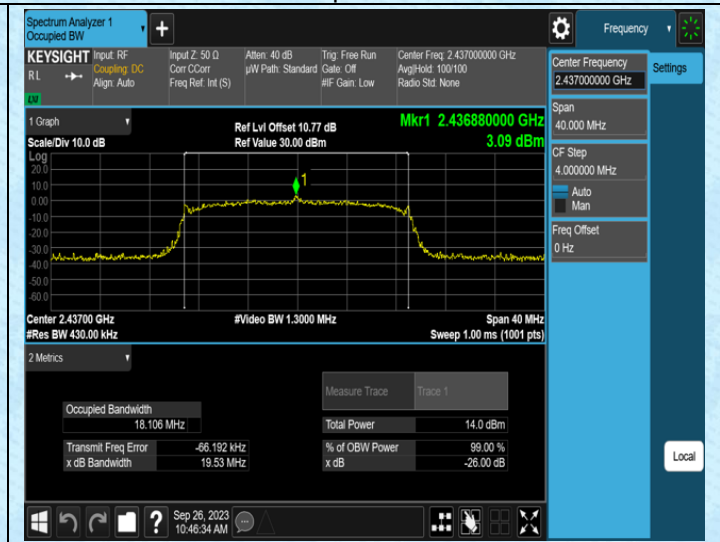

Test Graphs

AppendixB: Occupied Channel Bandwidth

Test Result

Test Mode	Antenna	ChannelFrequency[MHz]	Rate	OCB [MHz]	FL[MHz]	FH[MHz]	Limit[MHz]	Verdict
11B	Ant1	2412	1Mbps	15.284	2404.2970	2419.5810	---	---
11B	Ant1	2437	1Mbps	15.292	2429.3035	2444.5955	---	---
11B	Ant1	2462	1Mbps	15.296	2454.2927	2469.5887	---	---
11G	Ant1	2412	6Mbps	17.261	2403.3639	2420.6249	---	---
11G	Ant1	2437	6Mbps	17.281	2428.2828	2445.5638	---	---
11G	Ant1	2462	6Mbps	17.220	2453.3440	2470.5640	---	---
11N20SISO	Ant1	2412	MCS0	17.943	2403.0587	2421.0017	---	---
11N20SISO	Ant1	2437	MCS0	18.106	2427.8808	2445.9868	---	---
11N20SISO	Ant1	2462	MCS0	17.843	2453.1720	2471.0150	---	---
11N40SISO	Ant1	2422	MCS0	35.643	2404.1146	2439.7576	---	---
11N40SISO	Ant1	2437	MCS0	35.644	2419.1463	2454.7903	---	---
11N40SISO	Ant1	2452	MCS0	35.694	2434.1198	2469.8138	---	---

Test Graphs

AppendixC: Maximum conducted output power

Test Result Peak

Test Mode	Antenna	Frequency [MHz]	Rate	Peak Power [dBm]	Conducted Limit[dBm]	Gain [dBi]	EIRP [dBm]	EIRP Limit [dBm]	Verdict
11B	Ant1	2412	1Mbps	16.26	≤30.00	2.21	18.47	--	PASS
11B	Ant1	2437	1Mbps	15.83	≤30.00	2.21	18.04	--	PASS
11B	Ant1	2462	1Mbps	16.58	≤30.00	2.21	18.79	--	PASS
11G	Ant1	2412	6Mbps	15.72	≤30.00	2.21	17.93	--	PASS
11G	Ant1	2437	6Mbps	14.99	≤30.00	2.21	17.20	--	PASS
11G	Ant1	2462	6Mbps	15.91	≤30.00	2.21	18.12	--	PASS
11N20SISO	Ant1	2412	MCS0	15.60	≤30.00	2.21	17.81	--	PASS
11N20SISO	Ant1	2437	MCS0	14.79	≤30.00	2.21	17.00	--	PASS
11N20SISO	Ant1	2462	MCS0	15.52	≤30.00	2.21	17.73	--	PASS
11N40SISO	Ant1	2422	MCS0	15.44	≤30.00	2.21	17.65	--	PASS
11N40SISO	Ant1	2437	MCS0	15.10	≤30.00	2.21	17.31	--	PASS
11N40SISO	Ant1	2452	MCS0	14.99	≤30.00	2.21	17.20	--	PASS