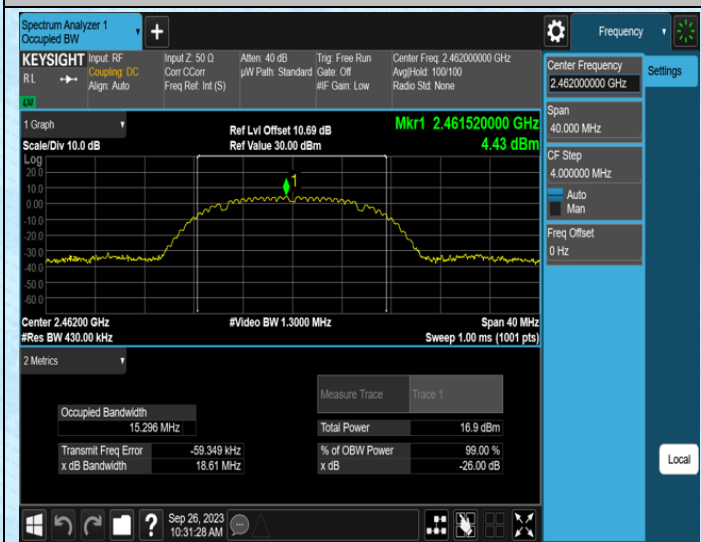

Test Graphs

AppendixB: Occupied Channel Bandwidth

Test Result

Test Mode	Antenna	ChannelFrequency[MHz]	Rate	OCB [MHz]	FL[MHz]	FH[MHz]	Limit[MHz]	Verdict
11B	Ant1	2412	1Mbps	15.284	2404.2970	2419.5810	---	---
11B	Ant1	2437	1Mbps	15.292	2429.3035	2444.5955	---	---
11B	Ant1	2462	1Mbps	15.296	2454.2927	2469.5887	---	---
11G	Ant1	2412	6Mbps	17.261	2403.3639	2420.6249	---	---
11G	Ant1	2437	6Mbps	17.281	2428.2828	2445.5638	---	---
11G	Ant1	2462	6Mbps	17.220	2453.3440	2470.5640	---	---
11N20SISO	Ant1	2412	MCS0	17.943	2403.0587	2421.0017	---	---
11N20SISO	Ant1	2437	MCS0	18.106	2427.8808	2445.9868	---	---
11N20SISO	Ant1	2462	MCS0	17.843	2453.1720	2471.0150	---	---
11N40SISO	Ant1	2422	MCS0	35.643	2404.1146	2439.7576	---	---
11N40SISO	Ant1	2437	MCS0	35.644	2419.1463	2454.7903	---	---
11N40SISO	Ant1	2452	MCS0	35.694	2434.1198	2469.8138	---	---

Test Graphs

AppendixC: Maximum conducted output power

Test Result Peak

Test Mode	Antenna	Frequency [MHz]	Rate	Peak Power [dBm]	Conducted Limit[dBm]	Gain [dBi]	EIRP [dBm]	EIRP Limit [dBm]	Verdict
11B	Ant1	2412	1Mbps	16.26	≤30.00	2.21	18.47	--	PASS
11B	Ant1	2437	1Mbps	15.83	≤30.00	2.21	18.04	--	PASS
11B	Ant1	2462	1Mbps	16.58	≤30.00	2.21	18.79	--	PASS
11G	Ant1	2412	6Mbps	15.72	≤30.00	2.21	17.93	--	PASS
11G	Ant1	2437	6Mbps	14.99	≤30.00	2.21	17.20	--	PASS
11G	Ant1	2462	6Mbps	15.91	≤30.00	2.21	18.12	--	PASS
11N20SISO	Ant1	2412	MCS0	15.60	≤30.00	2.21	17.81	--	PASS
11N20SISO	Ant1	2437	MCS0	14.79	≤30.00	2.21	17.00	--	PASS
11N20SISO	Ant1	2462	MCS0	15.52	≤30.00	2.21	17.73	--	PASS
11N40SISO	Ant1	2422	MCS0	15.44	≤30.00	2.21	17.65	--	PASS
11N40SISO	Ant1	2437	MCS0	15.10	≤30.00	2.21	17.31	--	PASS
11N40SISO	Ant1	2452	MCS0	14.99	≤30.00	2.21	17.20	--	PASS