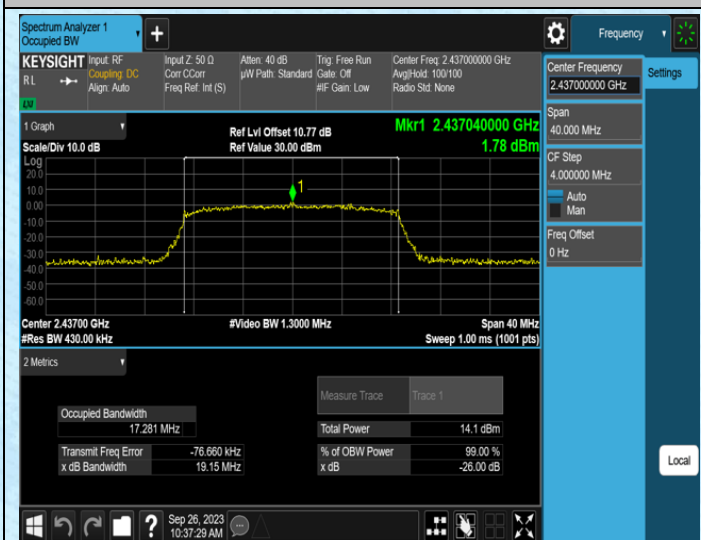

Test Graphs

AppendixB: Occupied Channel Bandwidth

Test Result

Test Mode	Antenna	ChannelFrequency[MHz]	Rate	OCB [MHz]	FL[MHz]	FH[MHz]	Limit[MHz]	Verdict
11B	Ant1	2412	1Mbps	15.284	2404.2970	2419.5810	---	---
11B	Ant1	2437	1Mbps	15.292	2429.3035	2444.5955	---	---
11B	Ant1	2462	1Mbps	15.296	2454.2927	2469.5887	---	---
11G	Ant1	2412	6Mbps	17.261	2403.3639	2420.6249	---	---
11G	Ant1	2437	6Mbps	17.281	2428.2828	2445.5638	---	---
11G	Ant1	2462	6Mbps	17.220	2453.3440	2470.5640	---	---
11N20SISO	Ant1	2412	MCS0	17.943	2403.0587	2421.0017	---	---
11N20SISO	Ant1	2437	MCS0	18.106	2427.8808	2445.9868	---	---
11N20SISO	Ant1	2462	MCS0	17.843	2453.1720	2471.0150	---	---
11N40SISO	Ant1	2422	MCS0	35.643	2404.1146	2439.7576	---	---
11N40SISO	Ant1	2437	MCS0	35.644	2419.1463	2454.7903	---	---
11N40SISO	Ant1	2452	MCS0	35.694	2434.1198	2469.8138	---	---

Test Graphs

AppendixC: Maximum conducted output power

Test Result Peak

Test Mode	Antenna	Frequency [MHz]	Rate	Peak Power [dBm]	Conducted Limit[dBm]	Gain [dBi]	EIRP [dBm]	EIRP Limit [dBm]	Verdict
11B	Ant1	2412	1Mbps	16.26	≤30.00	2.21	18.47	--	PASS
11B	Ant1	2437	1Mbps	15.83	≤30.00	2.21	18.04	--	PASS
11B	Ant1	2462	1Mbps	16.58	≤30.00	2.21	18.79	--	PASS
11G	Ant1	2412	6Mbps	15.72	≤30.00	2.21	17.93	--	PASS
11G	Ant1	2437	6Mbps	14.99	≤30.00	2.21	17.20	--	PASS
11G	Ant1	2462	6Mbps	15.91	≤30.00	2.21	18.12	--	PASS
11N20SISO	Ant1	2412	MCS0	15.60	≤30.00	2.21	17.81	--	PASS
11N20SISO	Ant1	2437	MCS0	14.79	≤30.00	2.21	17.00	--	PASS
11N20SISO	Ant1	2462	MCS0	15.52	≤30.00	2.21	17.73	--	PASS
11N40SISO	Ant1	2422	MCS0	15.44	≤30.00	2.21	17.65	--	PASS
11N40SISO	Ant1	2437	MCS0	15.10	≤30.00	2.21	17.31	--	PASS
11N40SISO	Ant1	2452	MCS0	14.99	≤30.00	2.21	17.20	--	PASS