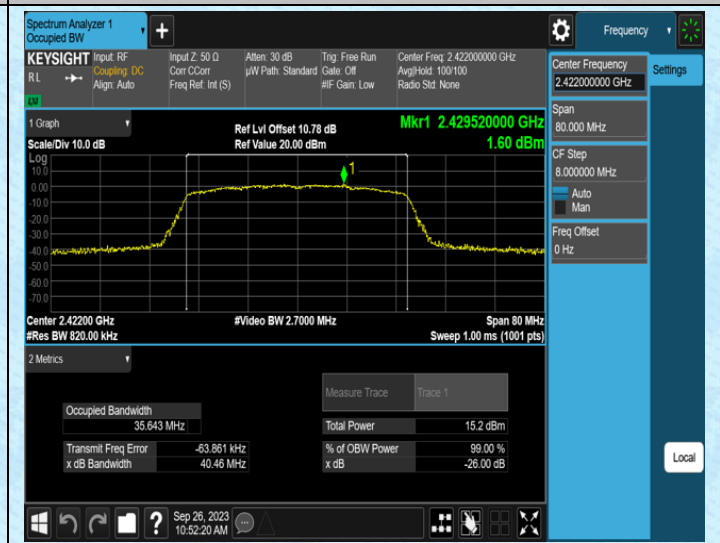

Test Graphs

AppendixB: Occupied Channel Bandwidth

Test Result

Test Mode	Antenna	ChannelFrequency[MHz]	Rate	OCB [MHz]	FL[MHz]	FH[MHz]	Limit[MHz]	Verdict
11B	Ant1	2412	1Mbps	15.284	2404.2970	2419.5810	---	---
11B	Ant1	2437	1Mbps	15.292	2429.3035	2444.5955	---	---
11B	Ant1	2462	1Mbps	15.296	2454.2927	2469.5887	---	---
11G	Ant1	2412	6Mbps	17.261	2403.3639	2420.6249	---	---
11G	Ant1	2437	6Mbps	17.281	2428.2828	2445.5638	---	---
11G	Ant1	2462	6Mbps	17.220	2453.3440	2470.5640	---	---
11N20SISO	Ant1	2412	MCS0	17.943	2403.0587	2421.0017	---	---
11N20SISO	Ant1	2437	MCS0	18.106	2427.8808	2445.9868	---	---
11N20SISO	Ant1	2462	MCS0	17.843	2453.1720	2471.0150	---	---
11N40SISO	Ant1	2422	MCS0	35.643	2404.1146	2439.7576	---	---
11N40SISO	Ant1	2437	MCS0	35.644	2419.1463	2454.7903	---	---
11N40SISO	Ant1	2452	MCS0	35.694	2434.1198	2469.8138	---	---

Test Graphs

AppendixC: Maximum conducted output power

Test Result Peak

Test Mode	Antenna	Frequency [MHz]	Rate	Peak Power [dBm]	Conducted Limit[dBm]	Gain [dBi]	EIRP [dBm]	EIRP Limit [dBm]	Verdict
11B	Ant1	2412	1Mbps	16.26	≤30.00	2.21	18.47	--	PASS
11B	Ant1	2437	1Mbps	15.83	≤30.00	2.21	18.04	--	PASS
11B	Ant1	2462	1Mbps	16.58	≤30.00	2.21	18.79	--	PASS
11G	Ant1	2412	6Mbps	15.72	≤30.00	2.21	17.93	--	PASS
11G	Ant1	2437	6Mbps	14.99	≤30.00	2.21	17.20	--	PASS
11G	Ant1	2462	6Mbps	15.91	≤30.00	2.21	18.12	--	PASS
11N20SISO	Ant1	2412	MCS0	15.60	≤30.00	2.21	17.81	--	PASS
11N20SISO	Ant1	2437	MCS0	14.79	≤30.00	2.21	17.00	--	PASS
11N20SISO	Ant1	2462	MCS0	15.52	≤30.00	2.21	17.73	--	PASS
11N40SISO	Ant1	2422	MCS0	15.44	≤30.00	2.21	17.65	--	PASS
11N40SISO	Ant1	2437	MCS0	15.10	≤30.00	2.21	17.31	--	PASS
11N40SISO	Ant1	2452	MCS0	14.99	≤30.00	2.21	17.20	--	PASS