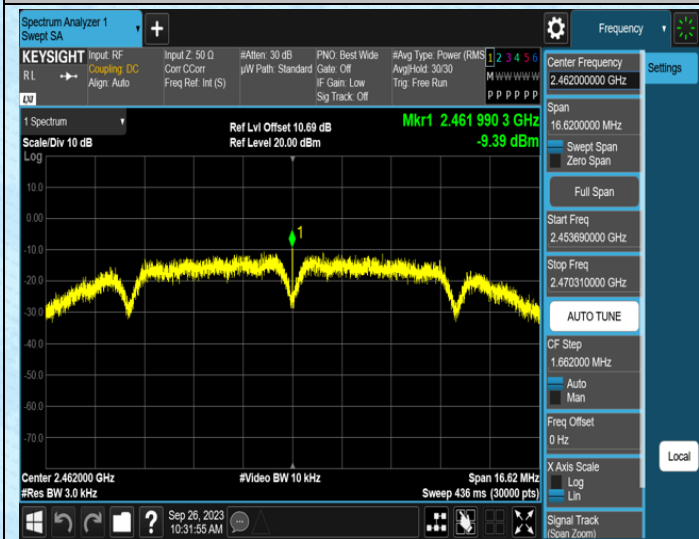

Test Graphs

AppendixC: Maximum conducted output power

Test Result Peak

Test Mode	Antenna	Frequency [MHz]	Rate	Peak Power [dBm]	Conducted Limit[dBm]	Gain [dBi]	EIRP [dBm]	EIRP Limit [dBm]	Verdict
11B	Ant1	2412	1Mbps	16.26	≤30.00	2.21	18.47	--	PASS
11B	Ant1	2437	1Mbps	15.83	≤30.00	2.21	18.04	--	PASS
11B	Ant1	2462	1Mbps	16.58	≤30.00	2.21	18.79	--	PASS
11G	Ant1	2412	6Mbps	15.72	≤30.00	2.21	17.93	--	PASS
11G	Ant1	2437	6Mbps	14.99	≤30.00	2.21	17.20	--	PASS
11G	Ant1	2462	6Mbps	15.91	≤30.00	2.21	18.12	--	PASS
11N20SISO	Ant1	2412	MCS0	15.60	≤30.00	2.21	17.81	--	PASS
11N20SISO	Ant1	2437	MCS0	14.79	≤30.00	2.21	17.00	--	PASS
11N20SISO	Ant1	2462	MCS0	15.52	≤30.00	2.21	17.73	--	PASS
11N40SISO	Ant1	2422	MCS0	15.44	≤30.00	2.21	17.65	--	PASS
11N40SISO	Ant1	2437	MCS0	15.10	≤30.00	2.21	17.31	--	PASS
11N40SISO	Ant1	2452	MCS0	14.99	≤30.00	2.21	17.20	--	PASS

AppendixD: Maximum power spectral density

Test Result

Test Mode	Antenna	Frequency [MHz]	Rate	Result[dBm/3kHz]	Limit[dBm/3kHz]	Verdict
11B	Ant1	2412	1Mbps	-8.48	≤8.00	PASS
11B	Ant1	2437	1Mbps	-8.95	≤8.00	PASS
11B	Ant1	2462	1Mbps	-9.39	≤8.00	PASS
11G	Ant1	2412	6Mbps	-8.63	≤8.00	PASS
11G	Ant1	2437	6Mbps	-9.57	≤8.00	PASS
11G	Ant1	2462	6Mbps	-10.09	≤8.00	PASS
11N20SISO	Ant1	2412	MCS0	-8.85	≤8.00	PASS
11N20SISO	Ant1	2437	MCS0	-9.55	≤8.00	PASS
11N20SISO	Ant1	2462	MCS0	-10.12	≤8.00	PASS
11N40SISO	Ant1	2422	MCS0	-8.83	≤8.00	PASS
11N40SISO	Ant1	2437	MCS0	-9.21	≤8.00	PASS
11N40SISO	Ant1	2452	MCS0	-10.23	≤8.00	PASS

Test Graphs

11B-Ant1-2412

11B-Ant1-2437

11B-Ant1-2462

11G-Ant1-2412

11G-Ant1-2437

11G-Ant1-2462

AppendixE:Band edge measurements