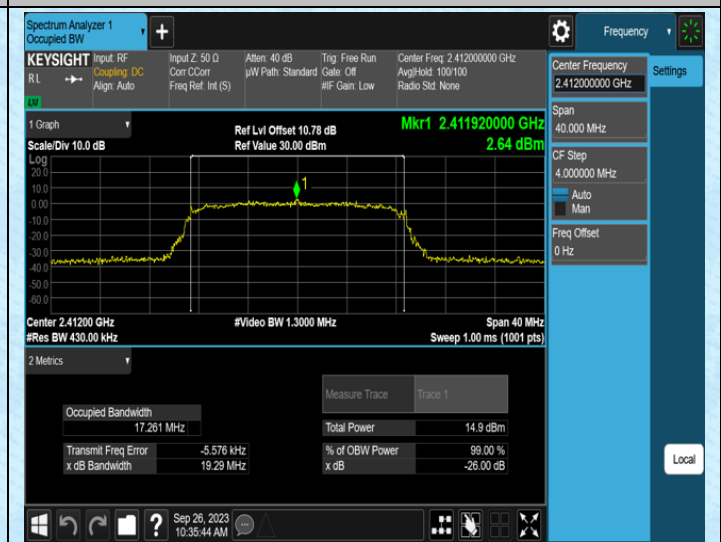

Test Graphs

AppendixB: Occupied Channel Bandwidth

Test Result

Test Mode	Antenna	ChannelFrequency[MHz]	Rate	OCB [MHz]	FL[MHz]	FH[MHz]	Limit[MHz]	Verdict
11B	Ant1	2412	1Mbps	15.284	2404.2970	2419.5810	---	---
11B	Ant1	2437	1Mbps	15.292	2429.3035	2444.5955	---	---
11B	Ant1	2462	1Mbps	15.296	2454.2927	2469.5887	---	---
11G	Ant1	2412	6Mbps	17.261	2403.3639	2420.6249	---	---
11G	Ant1	2437	6Mbps	17.281	2428.2828	2445.5638	---	---
11G	Ant1	2462	6Mbps	17.220	2453.3440	2470.5640	---	---
11N20SISO	Ant1	2412	MCS0	17.943	2403.0587	2421.0017	---	---
11N20SISO	Ant1	2437	MCS0	18.106	2427.8808	2445.9868	---	---
11N20SISO	Ant1	2462	MCS0	17.843	2453.1720	2471.0150	---	---
11N40SISO	Ant1	2422	MCS0	35.643	2404.1146	2439.7576	---	---
11N40SISO	Ant1	2437	MCS0	35.644	2419.1463	2454.7903	---	---
11N40SISO	Ant1	2452	MCS0	35.694	2434.1198	2469.8138	---	---

Test Graphs

AppendixC: Maximum conducted output power

Test Result Peak

Test Mode	Antenna	Frequency [MHz]	Rate	Peak Power [dBm]	Conducted Limit[dBm]	Gain [dBi]	EIRP [dBm]	EIRP Limit [dBm]	Verdict
11B	Ant1	2412	1Mbps	16.26	≤30.00	2.21	18.47	--	PASS
11B	Ant1	2437	1Mbps	15.83	≤30.00	2.21	18.04	--	PASS
11B	Ant1	2462	1Mbps	16.58	≤30.00	2.21	18.79	--	PASS
11G	Ant1	2412	6Mbps	15.72	≤30.00	2.21	17.93	--	PASS
11G	Ant1	2437	6Mbps	14.99	≤30.00	2.21	17.20	--	PASS
11G	Ant1	2462	6Mbps	15.91	≤30.00	2.21	18.12	--	PASS
11N20SISO	Ant1	2412	MCS0	15.60	≤30.00	2.21	17.81	--	PASS
11N20SISO	Ant1	2437	MCS0	14.79	≤30.00	2.21	17.00	--	PASS
11N20SISO	Ant1	2462	MCS0	15.52	≤30.00	2.21	17.73	--	PASS
11N40SISO	Ant1	2422	MCS0	15.44	≤30.00	2.21	17.65	--	PASS
11N40SISO	Ant1	2437	MCS0	15.10	≤30.00	2.21	17.31	--	PASS
11N40SISO	Ant1	2452	MCS0	14.99	≤30.00	2.21	17.20	--	PASS