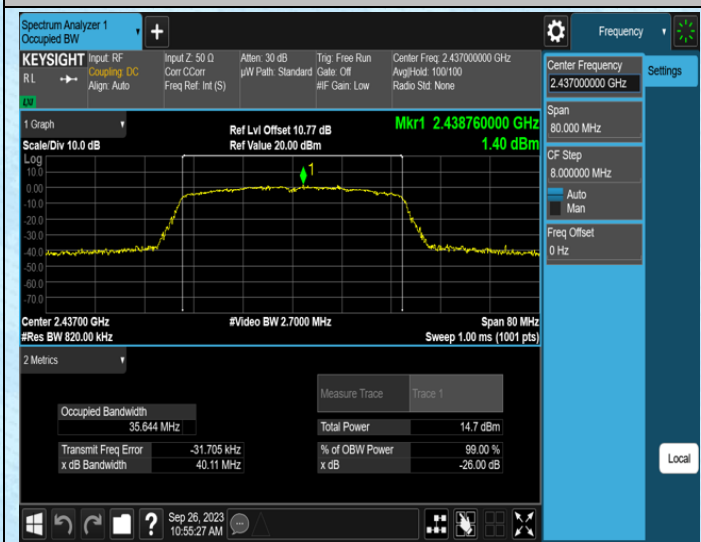

Test Graphs

AppendixB: Occupied Channel Bandwidth

Test Result

Test Mode	Antenna	ChannelFrequency[MHz]	Rate	OCB [MHz]	FL[MHz]	FH[MHz]	Limit[MHz]	Verdict
11B	Ant1	2412	1Mbps	15.284	2404.2970	2419.5810	---	---
11B	Ant1	2437	1Mbps	15.292	2429.3035	2444.5955	---	---
11B	Ant1	2462	1Mbps	15.296	2454.2927	2469.5887	---	---
11G	Ant1	2412	6Mbps	17.261	2403.3639	2420.6249	---	---
11G	Ant1	2437	6Mbps	17.281	2428.2828	2445.5638	---	---
11G	Ant1	2462	6Mbps	17.220	2453.3440	2470.5640	---	---
11N20SISO	Ant1	2412	MCS0	17.943	2403.0587	2421.0017	---	---
11N20SISO	Ant1	2437	MCS0	18.106	2427.8808	2445.9868	---	---
11N20SISO	Ant1	2462	MCS0	17.843	2453.1720	2471.0150	---	---
11N40SISO	Ant1	2422	MCS0	35.643	2404.1146	2439.7576	---	---
11N40SISO	Ant1	2437	MCS0	35.644	2419.1463	2454.7903	---	---
11N40SISO	Ant1	2452	MCS0	35.694	2434.1198	2469.8138	---	---

Test Graphs

AppendixC: Maximum conducted output power

Test Result Peak

Test Mode	Antenna	Frequency [MHz]	Rate	Peak Power [dBm]	Conducted Limit[dBm]	Gain [dBi]	EIRP [dBm]	EIRP Limit [dBm]	Verdict
11B	Ant1	2412	1Mbps	16.26	≤30.00	2.21	18.47	--	PASS
11B	Ant1	2437	1Mbps	15.83	≤30.00	2.21	18.04	--	PASS
11B	Ant1	2462	1Mbps	16.58	≤30.00	2.21	18.79	--	PASS
11G	Ant1	2412	6Mbps	15.72	≤30.00	2.21	17.93	--	PASS
11G	Ant1	2437	6Mbps	14.99	≤30.00	2.21	17.20	--	PASS
11G	Ant1	2462	6Mbps	15.91	≤30.00	2.21	18.12	--	PASS
11N20SISO	Ant1	2412	MCS0	15.60	≤30.00	2.21	17.81	--	PASS
11N20SISO	Ant1	2437	MCS0	14.79	≤30.00	2.21	17.00	--	PASS
11N20SISO	Ant1	2462	MCS0	15.52	≤30.00	2.21	17.73	--	PASS
11N40SISO	Ant1	2422	MCS0	15.44	≤30.00	2.21	17.65	--	PASS
11N40SISO	Ant1	2437	MCS0	15.10	≤30.00	2.21	17.31	--	PASS
11N40SISO	Ant1	2452	MCS0	14.99	≤30.00	2.21	17.20	--	PASS