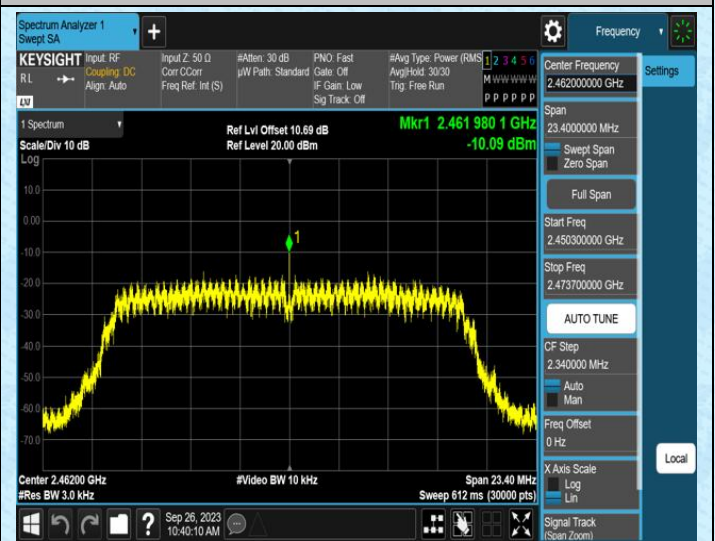

Test Graphs

11B-Ant1-2412

11B-Ant1-2437

11B-Ant1-2462

11G-Ant1-2412

11G-Ant1-2437

11G-Ant1-2462

AppendixE:Band edge measurements

Test Result

Test Mode	Antenna	ChName	Frequency [MHz]	Rate	RefLevel[dBm]	Result[dBm]	Limit[dBm]	Verdict
11B	Ant1	Low	2412	1Mbps	2.93	-43.05	≤-17.07	PASS
11B	Ant1	High	2462	1Mbps	3.13	-48.87	≤-16.87	PASS
11G	Ant1	Low	2412	6Mbps	-3.05	-44.53	≤-23.05	PASS
11G	Ant1	High	2462	6Mbps	-2.82	-49.75	≤-22.82	PASS
11N20SISO	Ant1	Low	2412	MCS0	-2.37	-45.95	≤-22.37	PASS
11N20SISO	Ant1	High	2462	MCS0	-0.58	-49.32	≤-20.58	PASS
11N40SISO	Ant1	Low	2422	MCS0	-5.20	-44.51	≤-25.2	PASS
11N40SISO	Ant1	High	2452	MCS0	-5.77	-47.42	≤-25.77	PASS