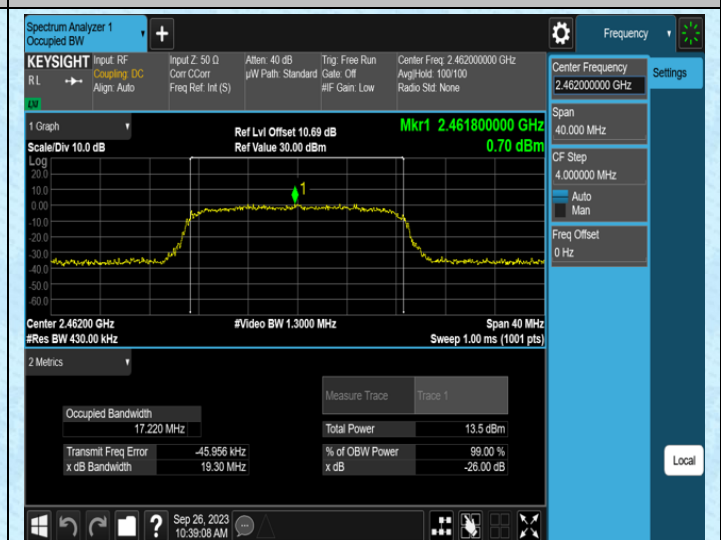

Test Graphs

AppendixB: Occupied Channel Bandwidth

Test Result

Test Mode	Antenna	ChannelFrequency[MHz]	Rate	OCB [MHz]	FL[MHz]	FH[MHz]	Limit[MHz]	Verdict
11B	Ant1	2412	1Mbps	15.284	2404.2970	2419.5810	---	---
11B	Ant1	2437	1Mbps	15.292	2429.3035	2444.5955	---	---
11B	Ant1	2462	1Mbps	15.296	2454.2927	2469.5887	---	---
11G	Ant1	2412	6Mbps	17.261	2403.3639	2420.6249	---	---
11G	Ant1	2437	6Mbps	17.281	2428.2828	2445.5638	---	---
11G	Ant1	2462	6Mbps	17.220	2453.3440	2470.5640	---	---
11N20SISO	Ant1	2412	MCS0	17.943	2403.0587	2421.0017	---	---
11N20SISO	Ant1	2437	MCS0	18.106	2427.8808	2445.9868	---	---
11N20SISO	Ant1	2462	MCS0	17.843	2453.1720	2471.0150	---	---
11N40SISO	Ant1	2422	MCS0	35.643	2404.1146	2439.7576	---	---
11N40SISO	Ant1	2437	MCS0	35.644	2419.1463	2454.7903	---	---
11N40SISO	Ant1	2452	MCS0	35.694	2434.1198	2469.8138	---	---

Test Graphs

AppendixC: Maximum conducted output power

Test Result Peak

Test Mode	Antenna	Frequency [MHz]	Rate	Peak Power [dBm]	Conducted Limit[dBm]	Gain [dBi]	EIRP [dBm]	EIRP Limit [dBm]	Verdict
11B	Ant1	2412	1Mbps	16.26	≤30.00	2.21	18.47	--	PASS
11B	Ant1	2437	1Mbps	15.83	≤30.00	2.21	18.04	--	PASS
11B	Ant1	2462	1Mbps	16.58	≤30.00	2.21	18.79	--	PASS
11G	Ant1	2412	6Mbps	15.72	≤30.00	2.21	17.93	--	PASS
11G	Ant1	2437	6Mbps	14.99	≤30.00	2.21	17.20	--	PASS
11G	Ant1	2462	6Mbps	15.91	≤30.00	2.21	18.12	--	PASS
11N20SISO	Ant1	2412	MCS0	15.60	≤30.00	2.21	17.81	--	PASS
11N20SISO	Ant1	2437	MCS0	14.79	≤30.00	2.21	17.00	--	PASS
11N20SISO	Ant1	2462	MCS0	15.52	≤30.00	2.21	17.73	--	PASS
11N40SISO	Ant1	2422	MCS0	15.44	≤30.00	2.21	17.65	--	PASS
11N40SISO	Ant1	2437	MCS0	15.10	≤30.00	2.21	17.31	--	PASS
11N40SISO	Ant1	2452	MCS0	14.99	≤30.00	2.21	17.20	--	PASS