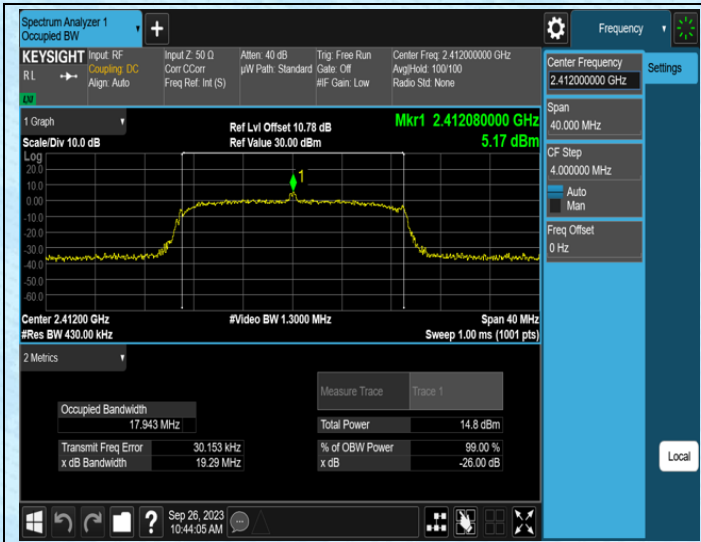

Test Graphs

AppendixB: Occupied Channel Bandwidth

Test Result

Test Mode	Antenna	ChannelFrequency[MHz]	Rate	OCB [MHz]	FL[MHz]	FH[MHz]	Limit[MHz]	Verdict
11B	Ant1	2412	1Mbps	15.284	2404.2970	2419.5810	---	---
11B	Ant1	2437	1Mbps	15.292	2429.3035	2444.5955	---	---
11B	Ant1	2462	1Mbps	15.296	2454.2927	2469.5887	---	---
11G	Ant1	2412	6Mbps	17.261	2403.3639	2420.6249	---	---
11G	Ant1	2437	6Mbps	17.281	2428.2828	2445.5638	---	---
11G	Ant1	2462	6Mbps	17.220	2453.3440	2470.5640	---	---
11N20SISO	Ant1	2412	MCS0	17.943	2403.0587	2421.0017	---	---
11N20SISO	Ant1	2437	MCS0	18.106	2427.8808	2445.9868	---	---
11N20SISO	Ant1	2462	MCS0	17.843	2453.1720	2471.0150	---	---
11N40SISO	Ant1	2422	MCS0	35.643	2404.1146	2439.7576	---	---
11N40SISO	Ant1	2437	MCS0	35.644	2419.1463	2454.7903	---	---
11N40SISO	Ant1	2452	MCS0	35.694	2434.1198	2469.8138	---	---

Test Graphs

AppendixC: Maximum conducted output power

Test Result Peak

Test Mode	Antenna	Frequency [MHz]	Rate	Peak Power [dBm]	Conducted Limit[dBm]	Gain [dBi]	EIRP [dBm]	EIRP Limit [dBm]	Verdict
11B	Ant1	2412	1Mbps	16.26	≤30.00	2.21	18.47	--	PASS
11B	Ant1	2437	1Mbps	15.83	≤30.00	2.21	18.04	--	PASS
11B	Ant1	2462	1Mbps	16.58	≤30.00	2.21	18.79	--	PASS
11G	Ant1	2412	6Mbps	15.72	≤30.00	2.21	17.93	--	PASS
11G	Ant1	2437	6Mbps	14.99	≤30.00	2.21	17.20	--	PASS
11G	Ant1	2462	6Mbps	15.91	≤30.00	2.21	18.12	--	PASS
11N20SISO	Ant1	2412	MCS0	15.60	≤30.00	2.21	17.81	--	PASS
11N20SISO	Ant1	2437	MCS0	14.79	≤30.00	2.21	17.00	--	PASS
11N20SISO	Ant1	2462	MCS0	15.52	≤30.00	2.21	17.73	--	PASS
11N40SISO	Ant1	2422	MCS0	15.44	≤30.00	2.21	17.65	--	PASS
11N40SISO	Ant1	2437	MCS0	15.10	≤30.00	2.21	17.31	--	PASS
11N40SISO	Ant1	2452	MCS0	14.99	≤30.00	2.21	17.20	--	PASS