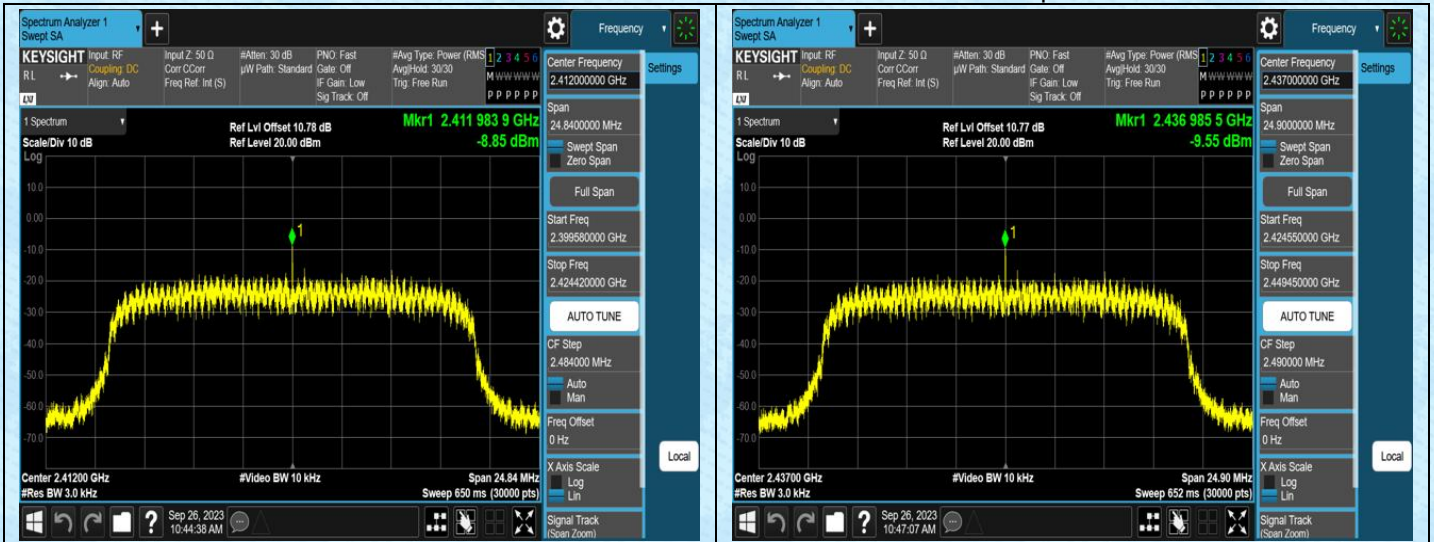

Test Graphs

11B-Ant1-2412

11B-Ant1-2437

11B-Ant1-2462

11G-Ant1-2412

11G-Ant1-2437

11G-Ant1-2462

AppendixE:Band edge measurements

Test Result

Test Mode	Antenna	ChName	Frequency [MHz]	Rate	RefLevel[dBm]	Result[dBm]	Limit[dBm]	Verdict
11B	Ant1	Low	2412	1Mbps	2.93	-43.05	≤-17.07	PASS
11B	Ant1	High	2462	1Mbps	3.13	-48.87	≤-16.87	PASS
11G	Ant1	Low	2412	6Mbps	-3.05	-44.53	≤-23.05	PASS
11G	Ant1	High	2462	6Mbps	-2.82	-49.75	≤-22.82	PASS
11N20SISO	Ant1	Low	2412	MCS0	-2.37	-45.95	≤-22.37	PASS
11N20SISO	Ant1	High	2462	MCS0	-0.58	-49.32	≤-20.58	PASS
11N40SISO	Ant1	Low	2422	MCS0	-5.20	-44.51	≤-25.2	PASS
11N40SISO	Ant1	High	2452	MCS0	-5.77	-47.42	≤-25.77	PASS