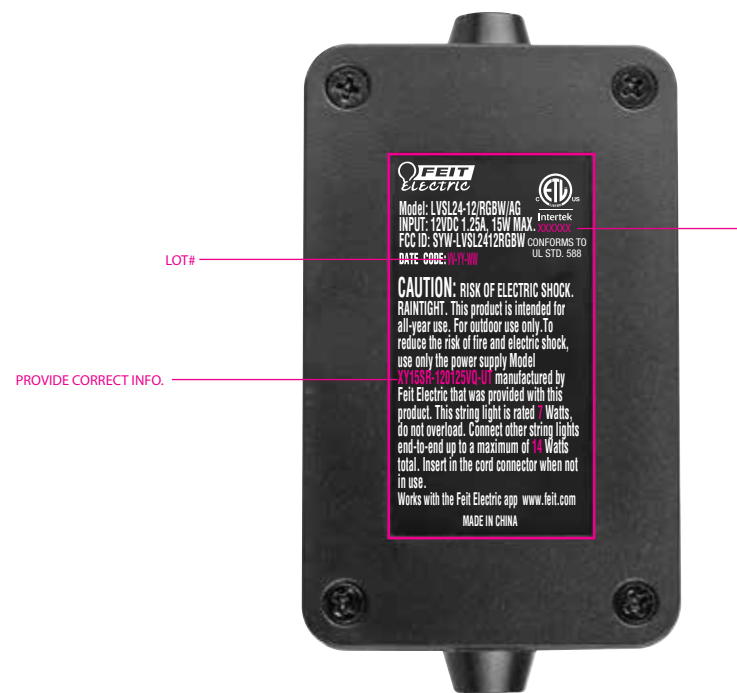

# ITEM# LVSL24-12/RGBW/AG

## CONTROLLER

BACK

FRONT

LABEL PLACEMENT

LABEL PLACEMENT