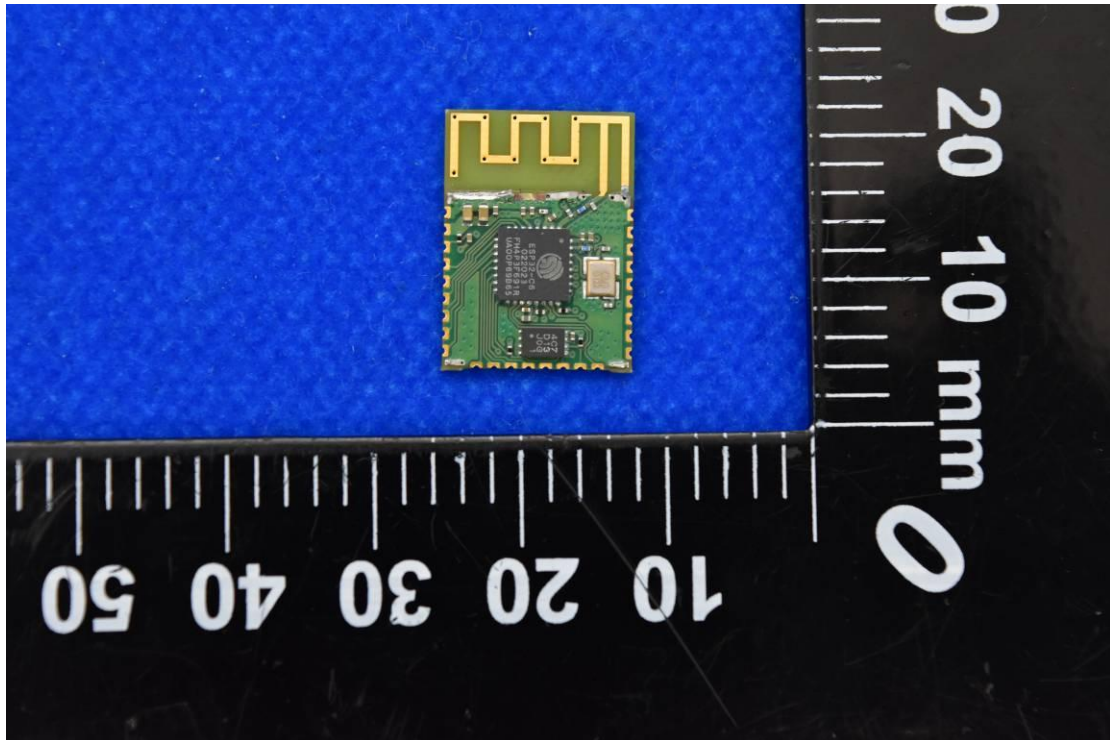

FCC ID: SYW-LCM4 IC: 20416-LCM4

Internal Photos

1. EUT uncover view

2. Antenna view