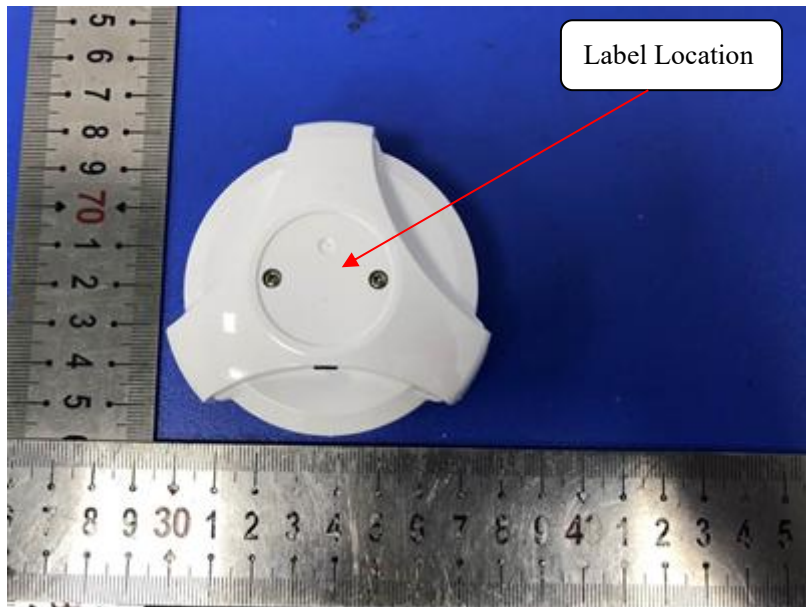

LABEL AND LOCATION

**Sensor**  
**Model No.: H20/WIFI**  
**FCC ID: SYW-H20WIFI**

Made In China

(Size: L3.0m x 2.0cm)

Material: Tagboard  
Glue: adhesive sticker  
Font color: White  
Label color: Black