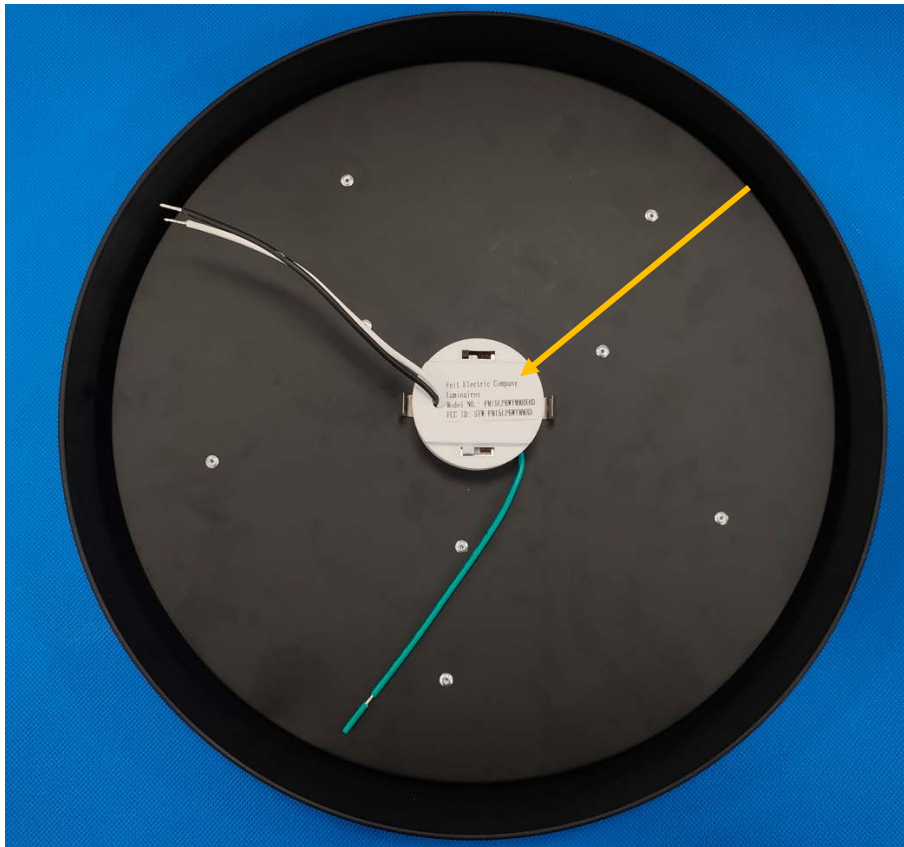

EXHIBITA-FCC ID LABEL AND LOCATION

FCC ID Label

Feit Electric Company

Luminaire

Model NO.: FM15LP6WYMMBKHD

FCC ID:SYW-FM15LP6WYMMHD

FCC ID Label Location Information

The label shown shall be permanently affixed at a conspicuous location on the device and be readily visible to the time purchase (Labeling requirements per 2.295)