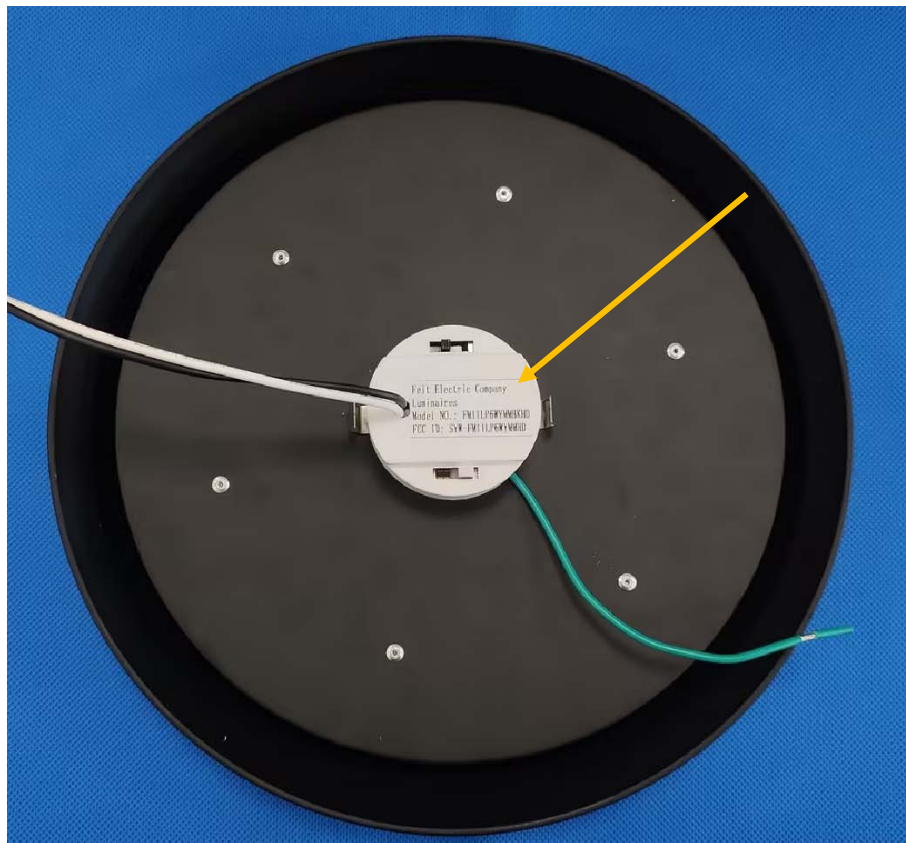

EXHIBITA-FCC ID LABEL AND LOCATION

FCC ID Label

Feit Electric Company

Luminaire

Model NO.:FM11LP6WYMMBKHD

FCC ID:SYW-FM11LP6WYMMHD

FCC ID Label Location Information

The label shown shall be permanently affixed at a conspicuous location on the device and be readily visible to the time purchase (Labeling requirements per 2.295)