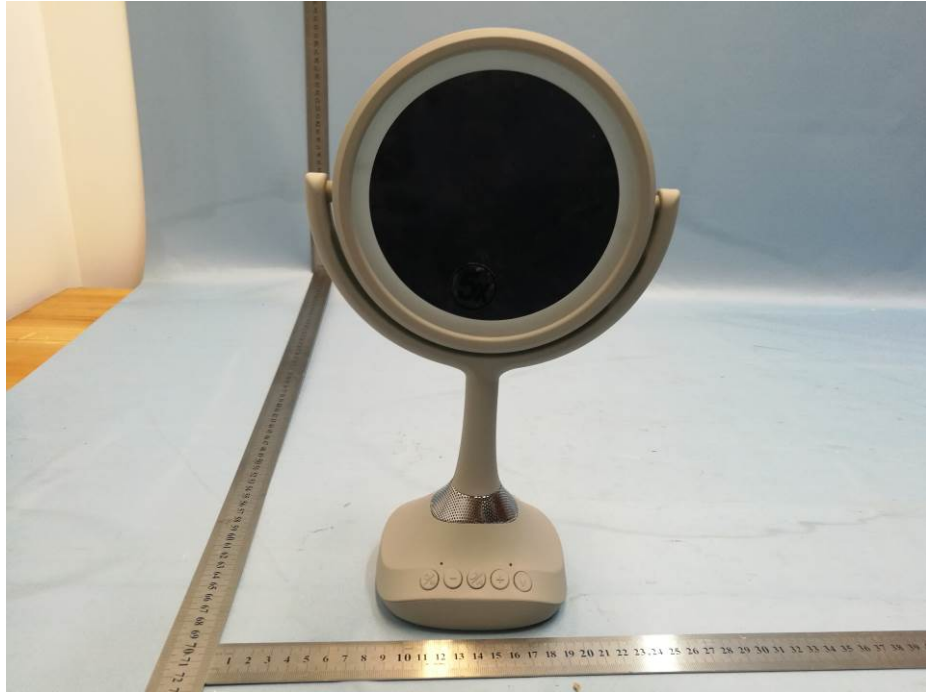

Photographs - Constructional Details

Model 76-101-BT- External View

Reference No.: WTF18F08120957W

Reference No.: WTF18F08120957W