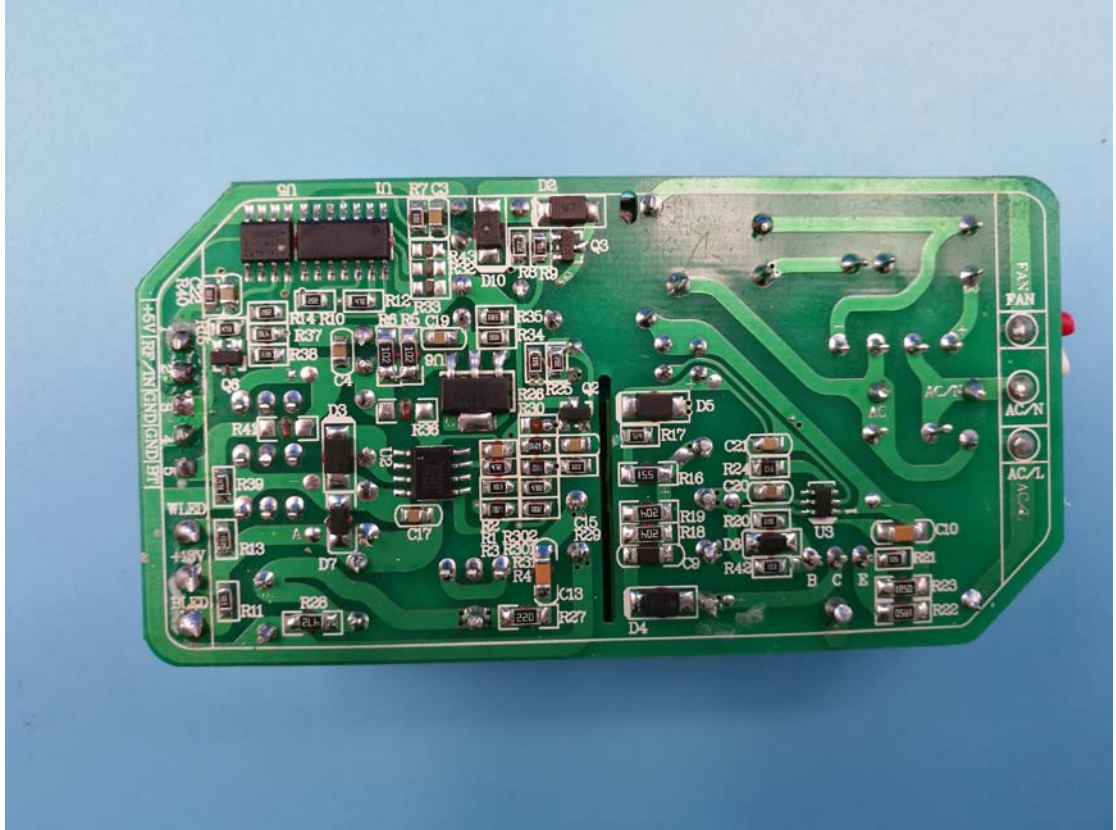

Internal Photos

1. Inside of fan

2. Inside of switch

BS181360

3. Main board front view

4. Main board rear view

5. BT antenna view

6. 433M antenna view