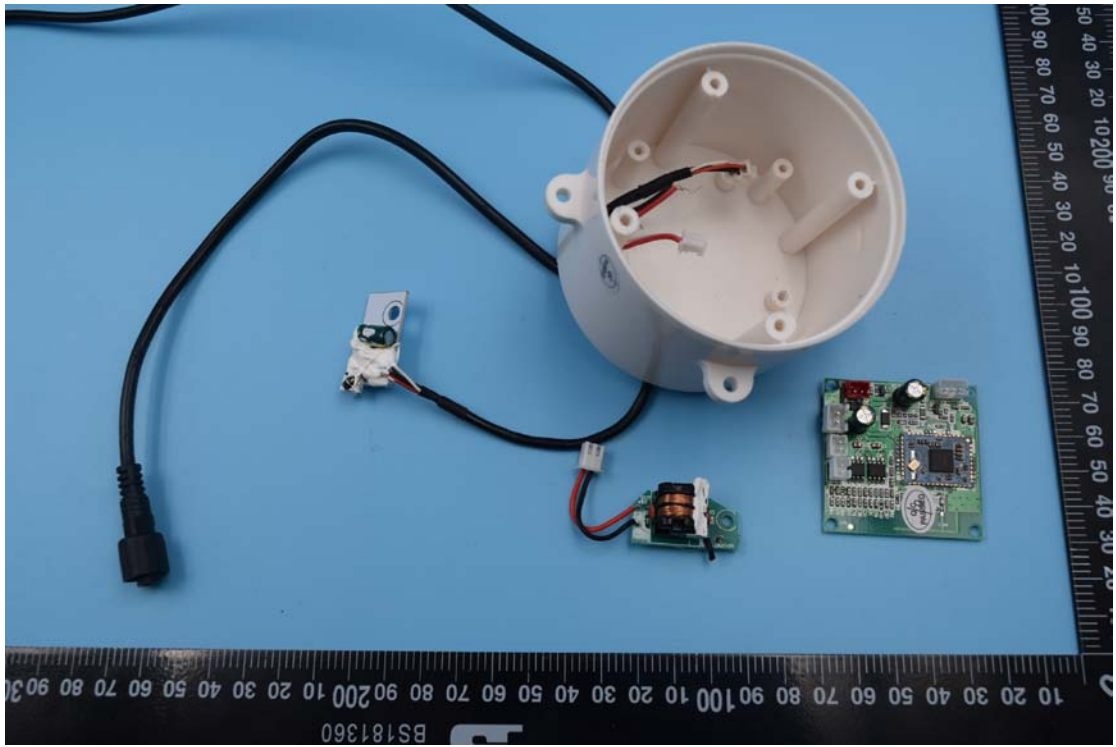

Internal Photos

1. Inside of fan

2. Inside of switch

BS181360

3. Main board front view

4. Main board rear view

5. BT antenna view

6. 433M antenna view