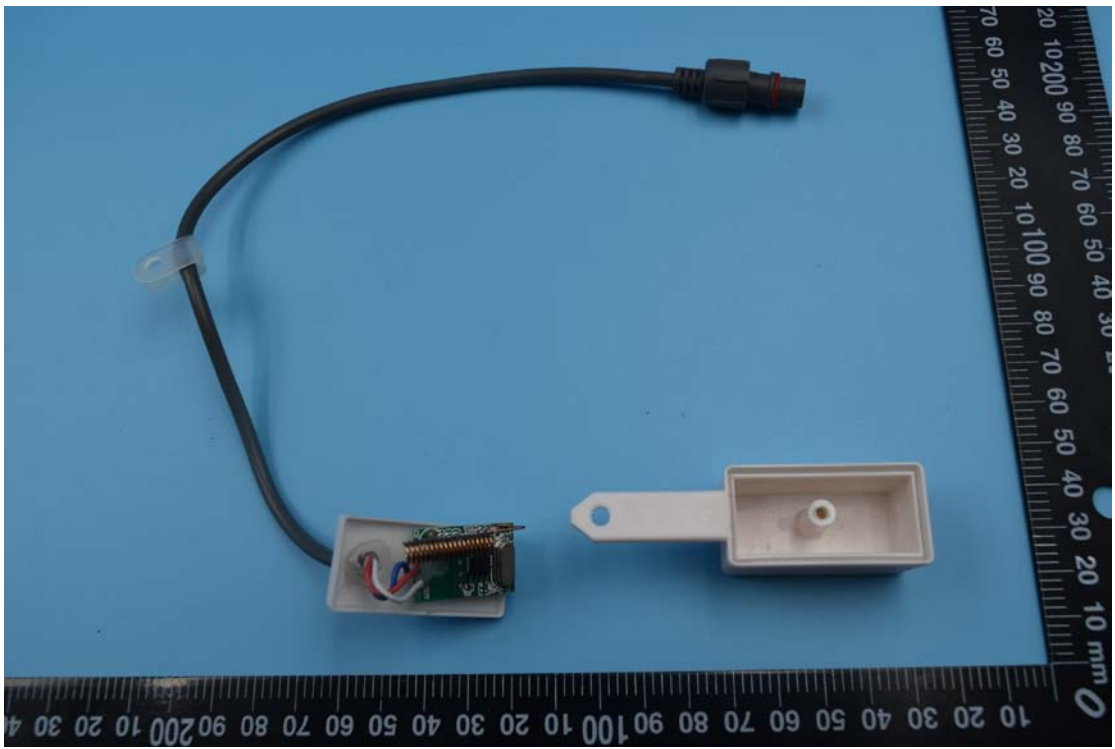

Internal Photos

1. Inside of fan

2. Inside of switch

BS181360

3. Main board front view

4. Main board rear view

5. BT antenna view

6. 433M antenna view