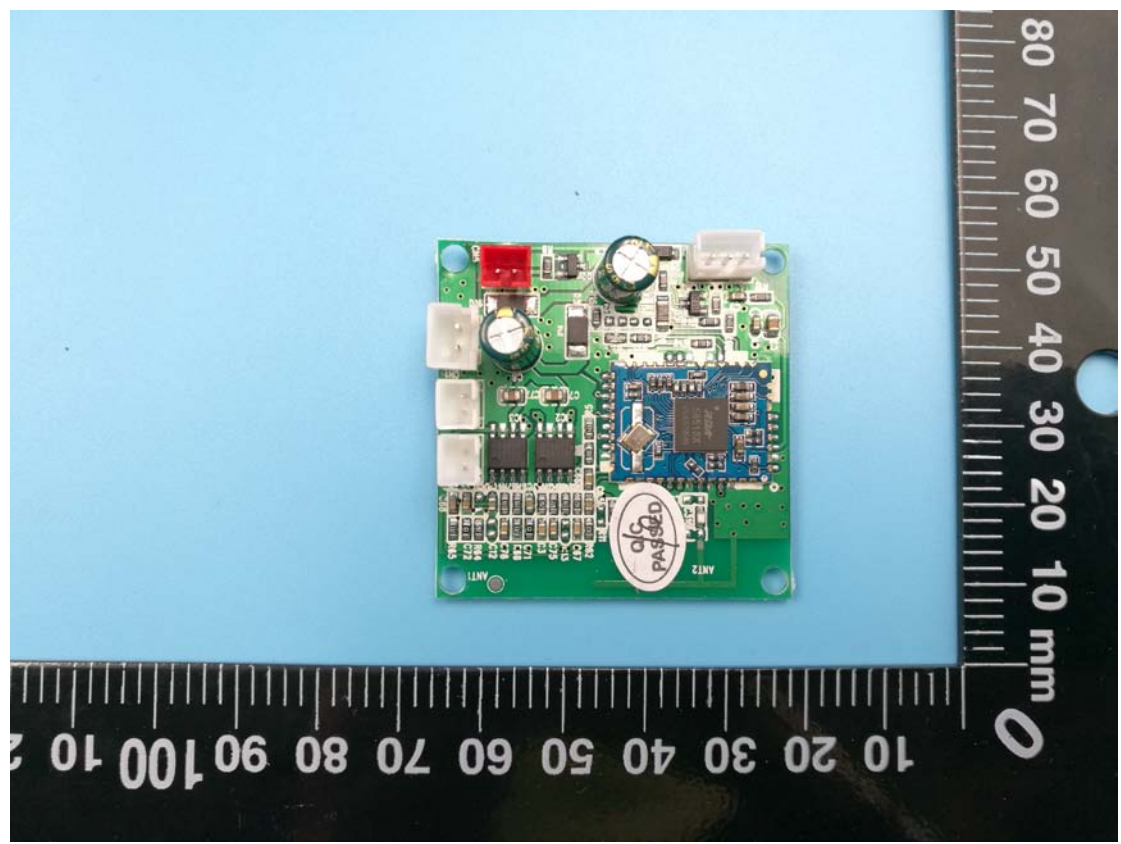

Internal Photos

1. Inside of fan

2. Inside of switch

BS181360

3. Main board front view

4. Main board rear view

5. BT antenna view

6. 433M antenna view