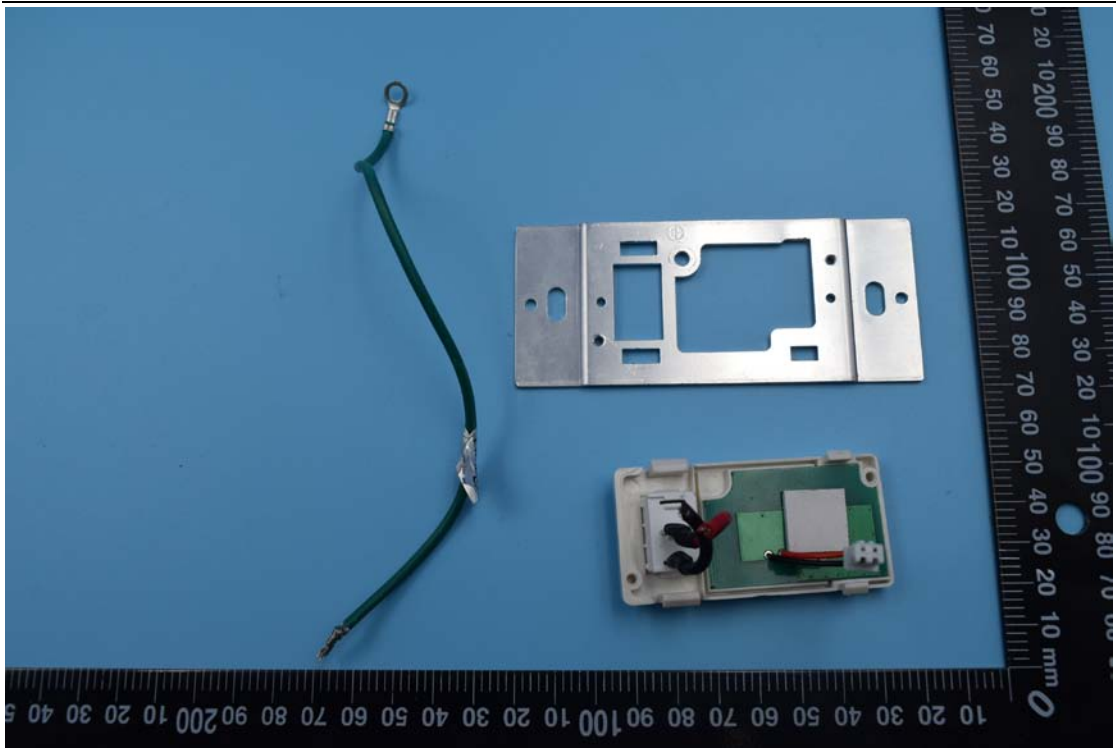

Internal Photos

1. Inside of fan

2. Inside of switch

BS181360

3. Main board front view

4. Main board rear view

5. BT antenna view

6. 433M antenna view