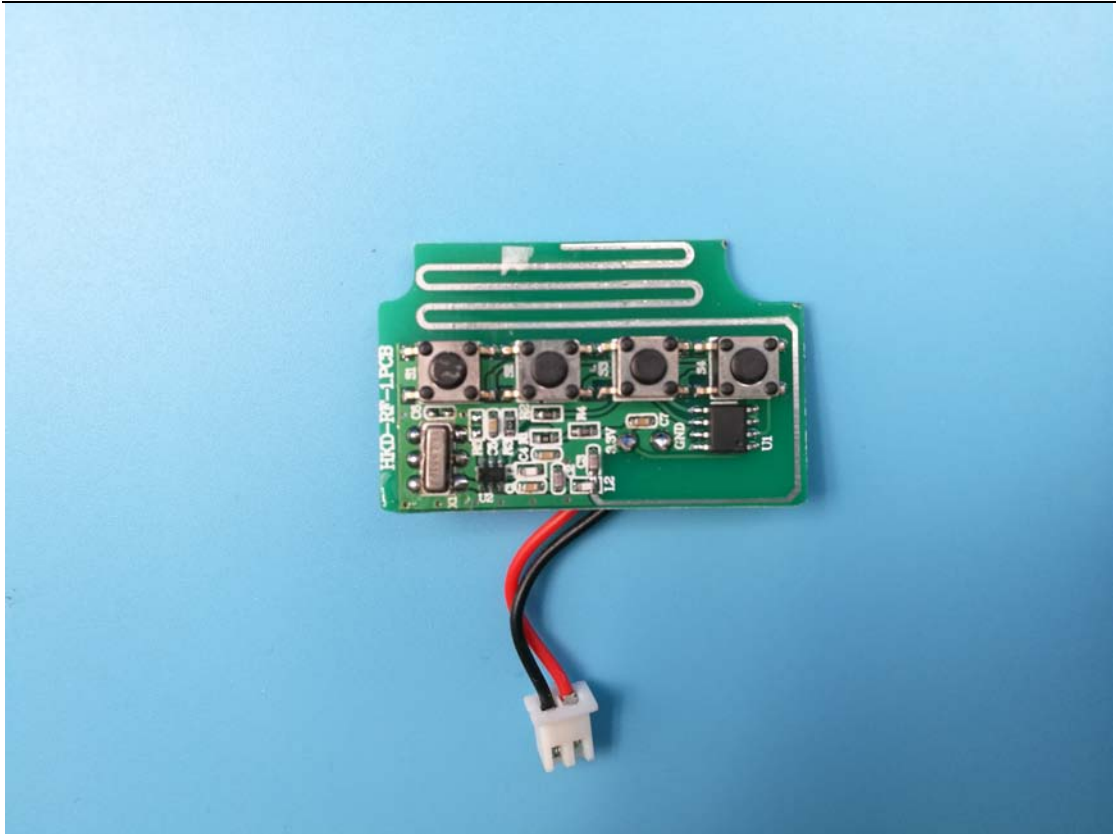

Internal Photos

1. Inside of fan

2. Inside of switch

BS181360

3. Main board front view

4. Main board rear view

5. BT antenna view

6. 433M antenna view