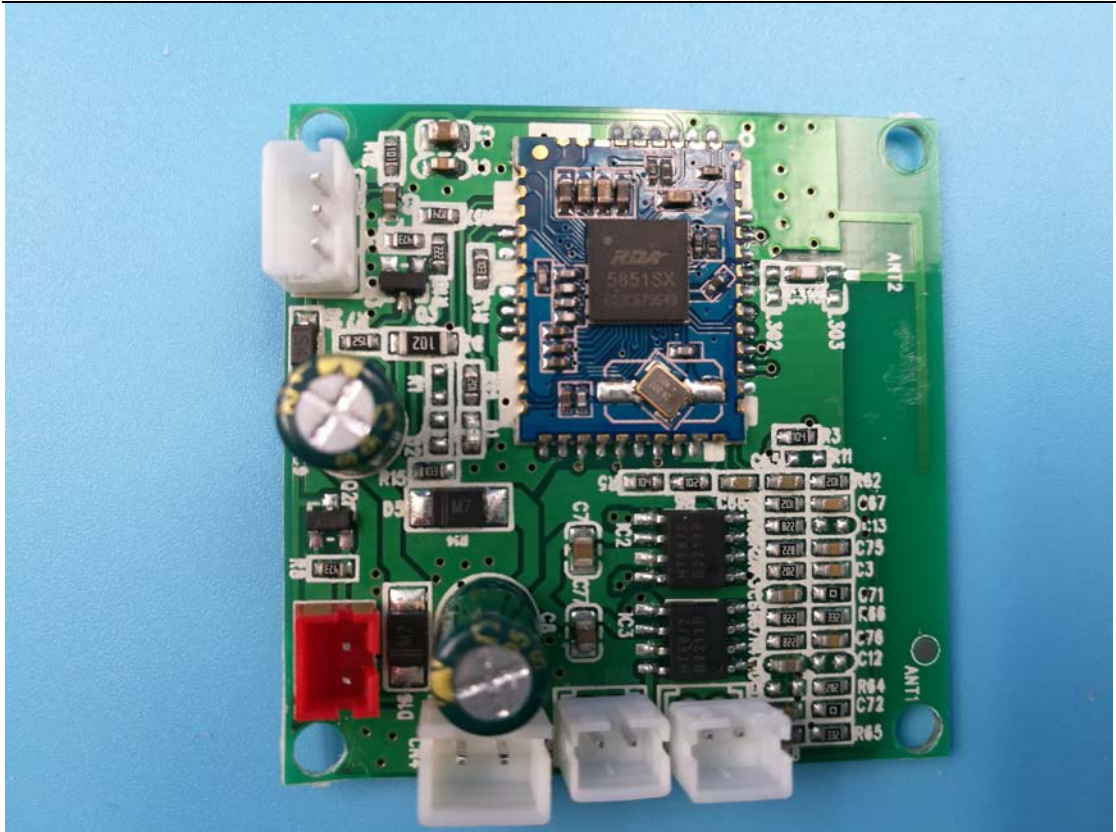

Internal Photos

1. Inside of fan

2. Inside of switch

BS181360

3. Main board front view

4. Main board rear view

5. BT antenna view

6. 433M antenna view