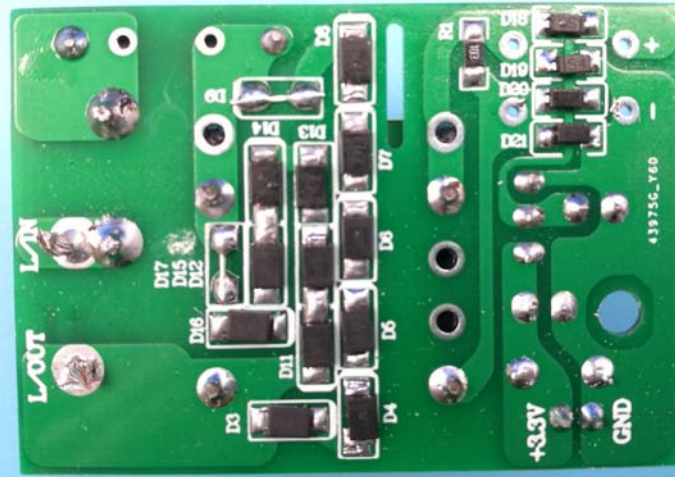

Internal Photos

1. Inside of fan

2. Inside of switch

BS181360

3. Main board front view

4. Main board rear view

5. BT antenna view

6. 433M antenna view