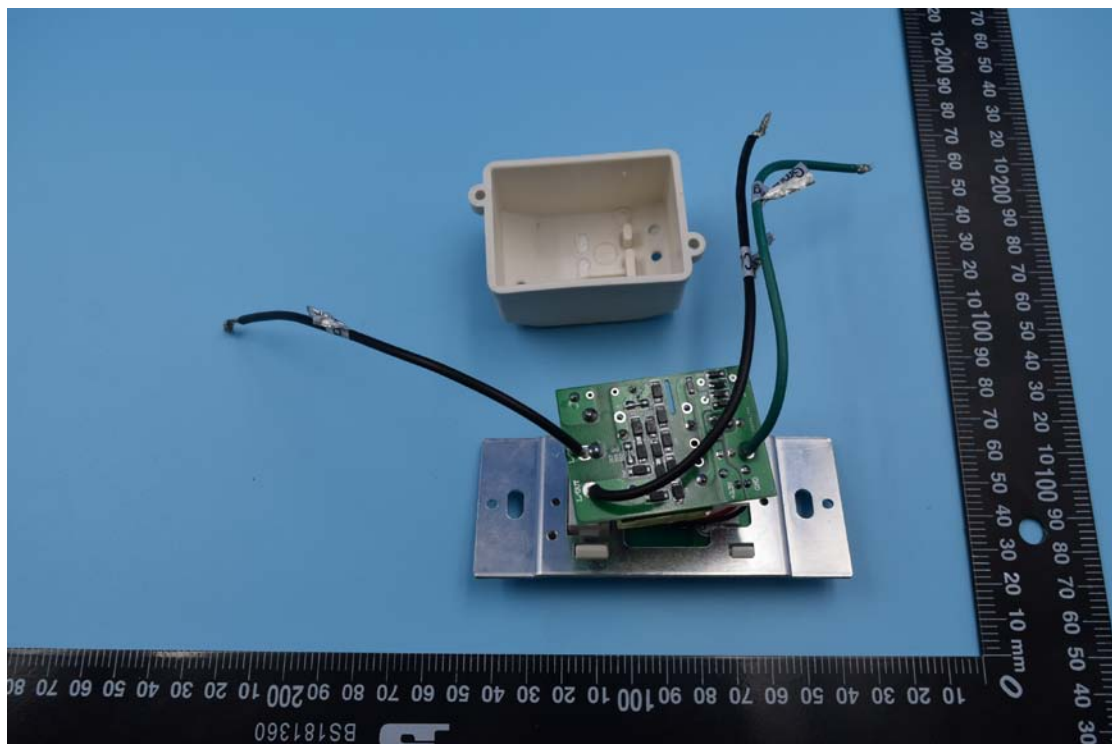

Internal Photos

1. Inside of fan

2. Inside of switch

BS181360

3. Main board front view

4. Main board rear view

5. BT antenna view

6. 433M antenna view