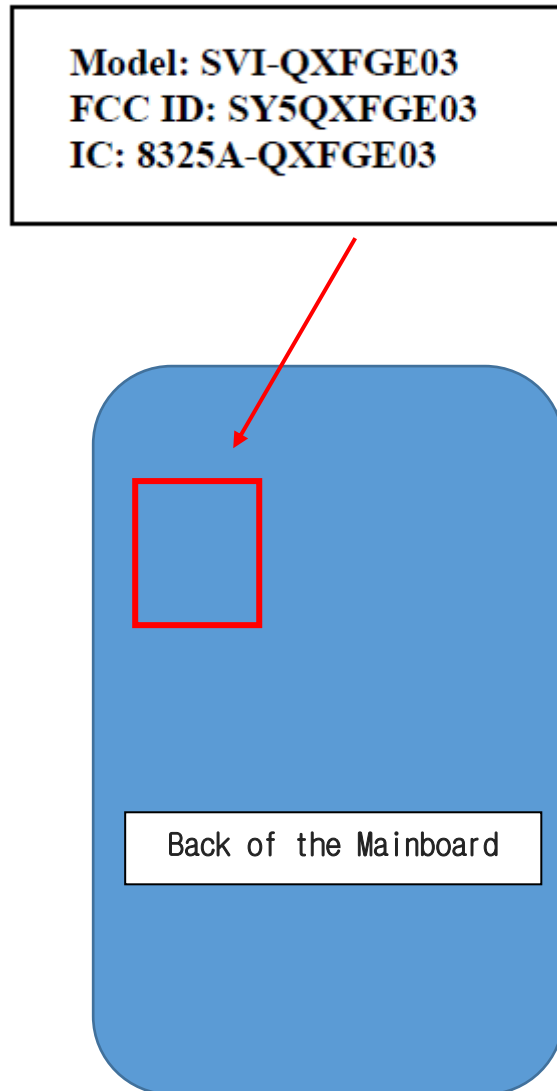

<Label design and location>

Indications of FCC ID is made inside the product.
The user can check the display when battery replacement from the product.