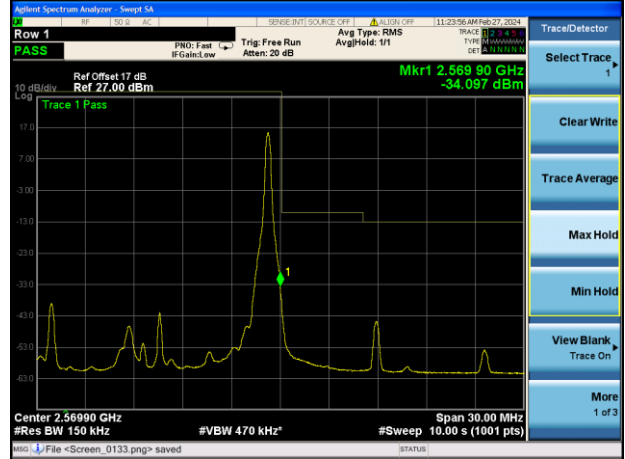

Lowest channel

Highest channel

Test Mode: LTE Band 7 / 5MHz / 25RB / 16-QAM

Lowest channel

Highest channel

Test Mode: LTE Band 7 / 10MHz / 1RB / 16-QAM

Lowest channel

Highest channel

Test Mode: LTE Band 7 / 10MHz / 50RB / 16-QAM

Lowest channel

Highest channel

Test Mode: LTE Band 7 / 15MHz / 1RB / 16-QAM

Lowest channel

Highest channel

Test Mode: LTE Band 7 / 15MHz / 75RB / 16-QAM

Lowest channel

Highest channel

Test Mode: LTE Band 7 / 20MHz / 1RB / 16-QAM

Lowest channel

Highest channel

Test Mode: LTE Band 7 / 20MHz / 100RB / 16-QAM

Lowest channel

Highest channel

Test Mode: LTE Band 41 / 5MHz / 1RB / QPSK