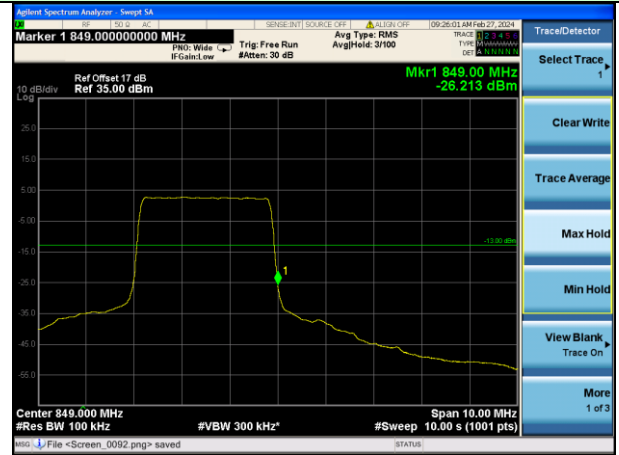

Highest channel

Test Mode: LTE Band 5 / 10MHz / 1RB / QPSK

Lowest channel

Highest channel

Test Mode: LTE Band 5 / 10MHz / 50RB / QPSK

Lowest channel

Highest channel

Test Mode: LTE Band 5 / 1.4MHz / 1RB / 16-QAM

Lowest channel

Highest channel

Test Mode: LTE Band 5 / 1.4MHz / 6RB / 16-QAM

Lowest channel

Highest channel

Test Mode: LTE Band 5 / 3MHz / 1RB / 16-QAM

Lowest channel

Highest channel

Test Mode: LTE Band 5 / 3MHz / 15RB / 16-QAM

Lowest channel

Highest channel

Test Mode: LTE Band 5 / 5MHz / 1RB / 16-QAM

Lowest channel

Highest channel

Test Mode: LTE Band 5 / 5MHz / 25RB / 16-QAM

Lowest channel

Highest channel

Test Mode: LTE Band 5 / 10MHz / 1RB / 16-QAM

Lowest channel

Highest channel

Test Mode: LTE Band 5 / 10MHz / 50RB / 16-QAM

Lowest channel

Highest channel

Test Mode: LTE Band 7 / 5MHz / 1RB / QPSK