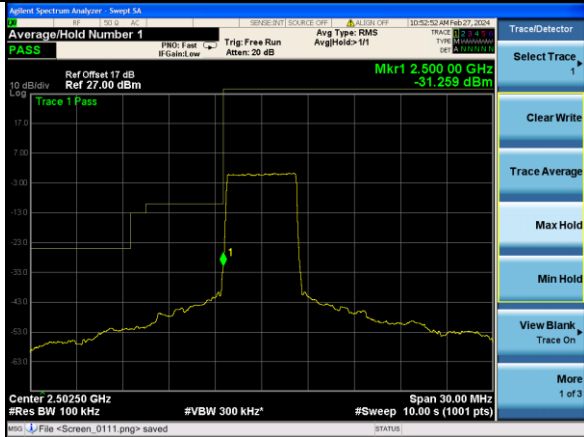

Test Mode: LTE Band 5 / 3MHz / 15RB / 16-QAM

Lowest channel

Highest channel

Test Mode: LTE Band 5 / 5MHz / 1RB / 16-QAM

Lowest channel

Highest channel

Test Mode: LTE Band 5 / 5MHz / 25RB / 16-QAM

Lowest channel

Highest channel

Test Mode: LTE Band 5 / 10MHz / 1RB / 16-QAM

Lowest channel

Highest channel

Test Mode: LTE Band 5 / 10MHz / 50RB / 16-QAM

Lowest channel

Highest channel

Test Mode: LTE Band 7 / 5MHz / 1RB / QPSK

Lowest channel

Highest channel

Test Mode: LTE Band 7 / 5MHz / 25RB / QPSK

Lowest channel

Highest channel

Test Mode: LTE Band 7 / 10MHz / 1RB / QPSK

Lowest channel

Highest channel

Test Mode: LTE Band 7 / 10MHz / 50RB / QPSK

Lowest channel

Highest channel

Test Mode: LTE Band 7 / 15MHz / 1RB / QPSK

Lowest channel

Highest channel

Test Mode: LTE Band 7 / 15MHz / 75RB / QPSK

Lowest channel