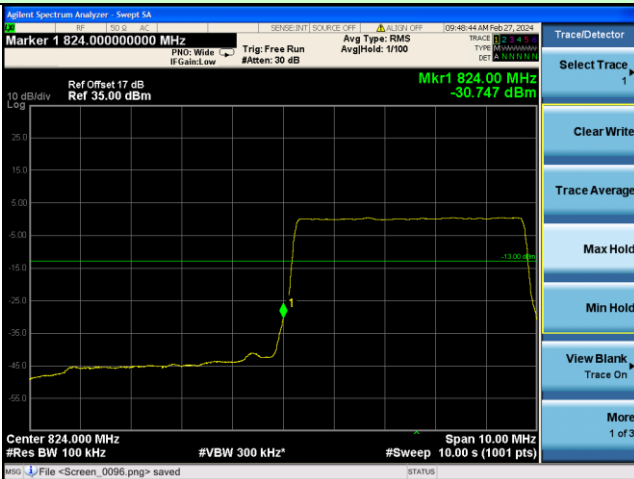

Lowest channel

Highest channel

Test Mode: LTE Band 5 / 1.4MHz / 6RB / 16-QAM

Lowest channel

Highest channel

Test Mode: LTE Band 5 / 3MHz / 1RB / 16-QAM

Lowest channel

Highest channel

Test Mode: LTE Band 5 / 3MHz / 15RB / 16-QAM

Lowest channel

Highest channel

Test Mode: LTE Band 5 / 5MHz / 1RB / 16-QAM

Lowest channel

Highest channel

Test Mode: LTE Band 5 / 5MHz / 25RB / 16-QAM

Lowest channel

Highest channel

Test Mode: LTE Band 5 / 10MHz / 1RB / 16-QAM

Lowest channel

Highest channel

Test Mode: LTE Band 5 / 10MHz / 50RB / 16-QAM

Lowest channel

Highest channel

Test Mode: LTE Band 7 / 5MHz / 1RB / QPSK

Lowest channel

Highest channel

Test Mode: LTE Band 7 / 5MHz / 25RB / QPSK

Lowest channel

Highest channel

Test Mode: LTE Band 7 / 10MHz / 1RB / QPSK

Lowest channel

Highest channel