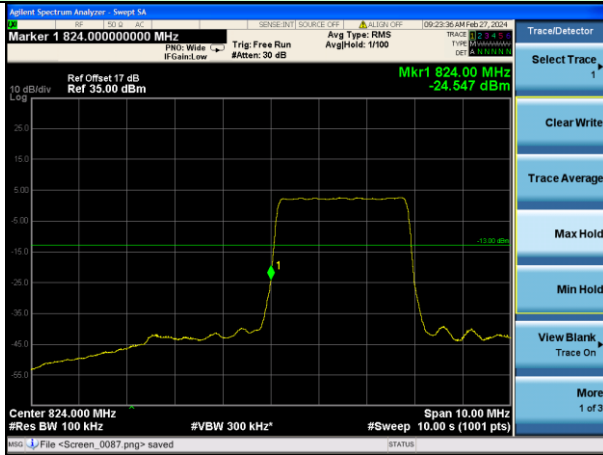

Test Mode: LTE Band 5 / 3MHz / 15RB / QPSK

Lowest channel

Highest channel

Test Mode: LTE Band 5 / 5MHz / 1RB / QPSK

Lowest channel

Highest channel

Test Mode: LTE Band 5 / 5MHz / 25RB / QPSK

Lowest channel

Highest channel

Test Mode: LTE Band 5 / 10MHz / 1RB / QPSK

Lowest channel

Highest channel

Test Mode: LTE Band 5 / 10MHz / 50RB / QPSK

Lowest channel

Highest channel

Test Mode: LTE Band 5 / 1.4MHz / 1RB / 16-QAM

Lowest channel

Highest channel

Test Mode: LTE Band 5 / 1.4MHz / 6RB / 16-QAM

Lowest channel

Highest channel

Test Mode: LTE Band 5 / 3MHz / 1RB / 16-QAM

Lowest channel

Highest channel