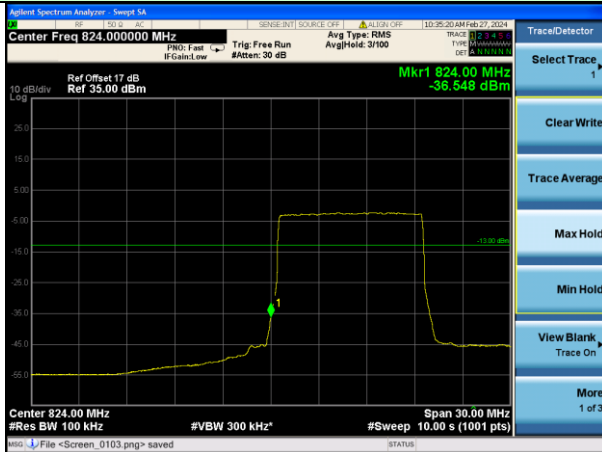

Test Mode: LTE Band 5 / 3MHz / 15RB / QPSK

Lowest channel

Highest channel

Test Mode: LTE Band 5 / 5MHz / 1RB / QPSK

Lowest channel

Highest channel

Test Mode: LTE Band 5 / 5MHz / 25RB / QPSK

Lowest channel

Highest channel

Test Mode: LTE Band 5 / 10MHz / 1RB / QPSK

Lowest channel

Highest channel

Test Mode: LTE Band 5 / 10MHz / 50RB / QPSK

Lowest channel

Highest channel

Test Mode: LTE Band 5 / 1.4MHz / 1RB / 16-QAM

Lowest channel

Highest channel

Test Mode: LTE Band 5 / 1.4MHz / 6RB / 16-QAM

Lowest channel

Highest channel

Test Mode: LTE Band 5 / 3MHz / 1RB / 16-QAM

Lowest channel

Highest channel

Test Mode: LTE Band 5 / 3MHz / 15RB / 16-QAM

Lowest channel

Highest channel

Test Mode: LTE Band 5 / 5MHz / 1RB / 16-QAM

Lowest channel

Highest channel

Test Mode: LTE Band 5 / 5MHz / 25RB / 16-QAM

Lowest channel