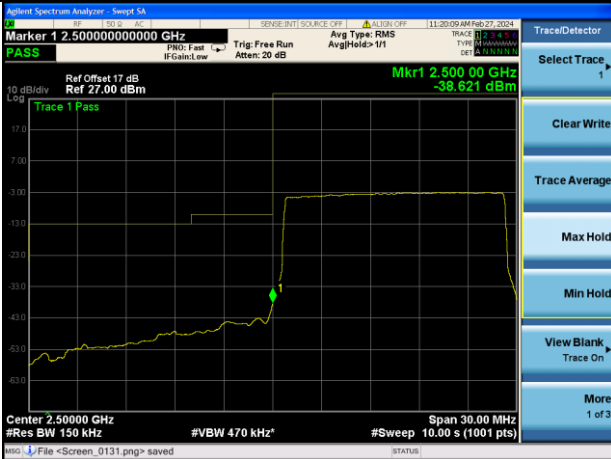

Lowest channel

Highest channel

Test Mode: LTE Band 7 / 5MHz / 25RB / 16-QAM

Lowest channel

Highest channel

Test Mode: LTE Band 7 / 10MHz / 1RB / 16-QAM

Lowest channel

Highest channel

Test Mode: LTE Band 7 / 10MHz / 50RB / 16-QAM

Lowest channel

Highest channel

Test Mode: LTE Band 7 / 15MHz / 1RB / 16-QAM

Lowest channel

Highest channel

Test Mode: LTE Band 7 / 15MHz / 75RB / 16-QAM

Lowest channel

Highest channel

Test Mode: LTE Band 7 / 20MHz / 1RB / 16-QAM

Lowest channel

Highest channel

Test Mode: LTE Band 7 / 20MHz / 100RB / 16-QAM

Lowest channel

Highest channel

Test Mode: LTE Band 41 / 5MHz / 1RB / QPSK