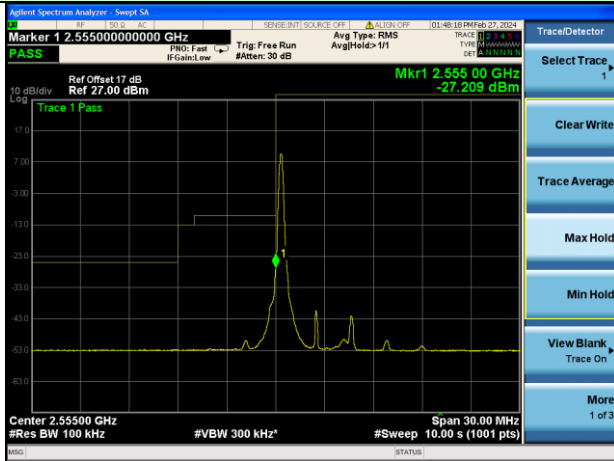

Test Mode: LTE Band 7 / 10MHz / 50RB / 16-QAM

Lowest channel

Highest channel

Test Mode: LTE Band 7 / 15MHz / 1RB / 16-QAM

Lowest channel

Highest channel

Test Mode: LTE Band 7 / 15MHz / 75RB / 16-QAM

Lowest channel

Highest channel

Test Mode: LTE Band 7 / 20MHz / 1RB / 16-QAM

Lowest channel

Highest channel

Test Mode: LTE Band 7 / 20MHz / 100RB / 16-QAM

Lowest channel

Highest channel

Test Mode: LTE Band 41 / 5MHz / 1RB / QPSK

Lowest channel

Highest channel

Test Mode: LTE Band 41 / 5MHz / 25RB / QPSK

Lowest channel

Highest channel

Test Mode: LTE Band 41 / 10MHz / 1RB / QPSK

Lowest channel

Highest channel