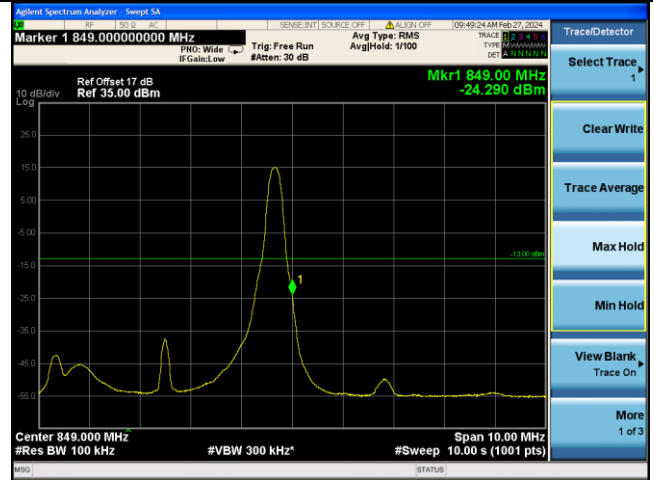

Test Mode: LTE Band 5 / 3MHz / 15RB / QPSK

Lowest channel

Highest channel

Test Mode: LTE Band 5 / 5MHz / 1RB / QPSK

Lowest channel

Highest channel

Test Mode: LTE Band 5 / 5MHz / 25RB / QPSK

Lowest channel

Highest channel

Test Mode: LTE Band 5 / 10MHz / 1RB / QPSK

Lowest channel

Highest channel

Test Mode: LTE Band 5 / 10MHz / 50RB / QPSK

Lowest channel

Highest channel

Test Mode: LTE Band 5 / 1.4MHz / 1RB / 16-QAM

Lowest channel

Highest channel

Test Mode: LTE Band 5 / 1.4MHz / 6RB / 16-QAM

Lowest channel

Highest channel

Test Mode: LTE Band 5 / 3MHz / 1RB / 16-QAM

Lowest channel

Highest channel