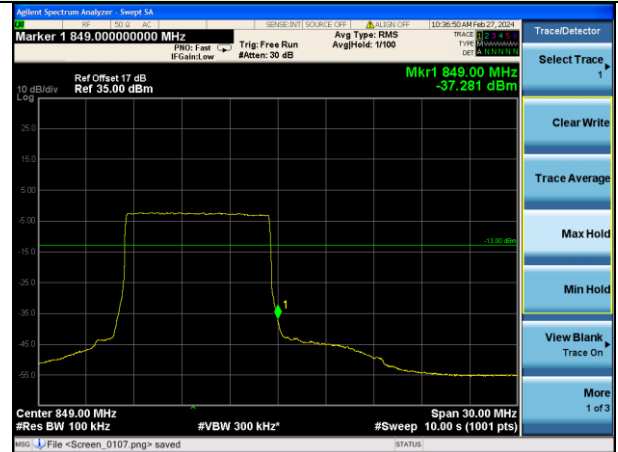

Test Mode: LTE Band 5 / 3MHz / 15RB / QPSK

Lowest channel

Highest channel

Test Mode: LTE Band 5 / 5MHz / 1RB / QPSK

Lowest channel

Highest channel

Test Mode: LTE Band 5 / 5MHz / 25RB / QPSK

Lowest channel

Highest channel

Test Mode: LTE Band 5 / 10MHz / 1RB / QPSK

Lowest channel

Highest channel

Test Mode: LTE Band 5 / 10MHz / 50RB / QPSK

Lowest channel

Highest channel

Test Mode: LTE Band 5 / 1.4MHz / 1RB / 16-QAM

Lowest channel

Highest channel

Test Mode: LTE Band 5 / 1.4MHz / 6RB / 16-QAM

Lowest channel

Highest channel

Test Mode: LTE Band 5 / 3MHz / 1RB / 16-QAM

Lowest channel

Highest channel

Test Mode: LTE Band 5 / 3MHz / 15RB / 16-QAM

Lowest channel

Highest channel

Test Mode: LTE Band 5 / 5MHz / 1RB / 16-QAM

Lowest channel

Highest channel

Test Mode: LTE Band 5 / 5MHz / 25RB / 16-QAM

Lowest channel