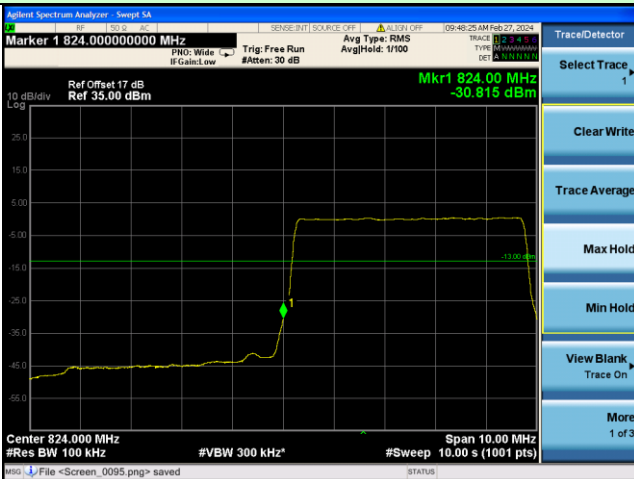

Test Mode: LTE Band 5 / 3MHz / 15RB / QPSK

Lowest channel

Highest channel

Test Mode: LTE Band 5 / 5MHz / 1RB / QPSK

Lowest channel

Highest channel

Test Mode: LTE Band 5 / 5MHz / 25RB / QPSK

Lowest channel

Highest channel

Test Mode: LTE Band 5 / 10MHz / 1RB / QPSK

Lowest channel

Highest channel

Test Mode: LTE Band 5 / 10MHz / 50RB / QPSK

Lowest channel

Highest channel

Test Mode: LTE Band 5 / 1.4MHz / 1RB / 16-QAM

Lowest channel

Highest channel

Test Mode: LTE Band 5 / 1.4MHz / 6RB / 16-QAM

Lowest channel

Highest channel

Test Mode: LTE Band 5 / 3MHz / 1RB / 16-QAM

Lowest channel

Highest channel