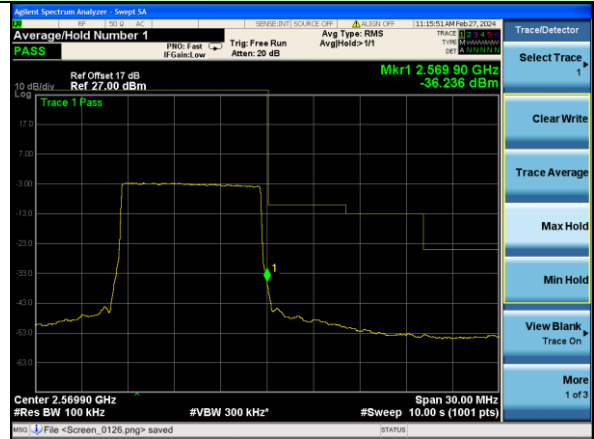

Highest channel

Test Mode: LTE Band 5 / 10MHz / 1RB / 16-QAM

Lowest channel

Highest channel

Test Mode: LTE Band 5 / 10MHz / 50RB / 16-QAM

Lowest channel

Highest channel

Test Mode: LTE Band 7 / 5MHz / 1RB / QPSK

Lowest channel

Highest channel

Test Mode: LTE Band 7 / 5MHz / 25RB / QPSK

Lowest channel

Highest channel

Test Mode: LTE Band 7 / 10MHz / 1RB / QPSK

Lowest channel

Highest channel

Test Mode: LTE Band 7 / 10MHz / 50RB / QPSK

Lowest channel

Highest channel

Test Mode: LTE Band 7 / 15MHz / 1RB / QPSK

Lowest channel

Highest channel

Test Mode: LTE Band 7 / 15MHz / 75RB / QPSK

Lowest channel

Highest channel

Test Mode: LTE Band 7 / 20MHz / 1RB / QPSK

Lowest channel

Highest channel

Test Mode: LTE Band 7 / 20MHz / 100RB / QPSK

Lowest channel

Highest channel

Test Mode: LTE Band 7 / 5MHz / 1RB / 16-QAM