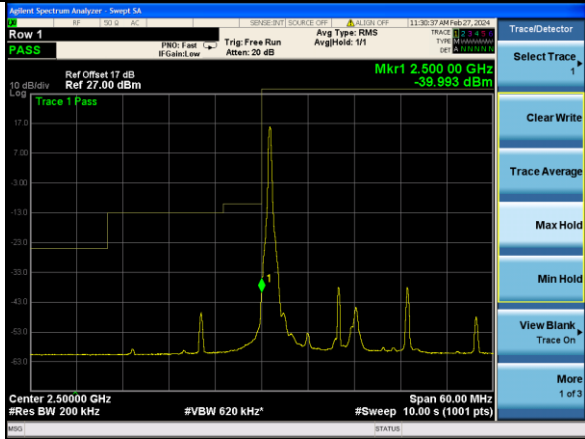

Lowest channel

Highest channel

Test Mode: LTE Band 7 / 5MHz / 25RB / 16-QAM

Lowest channel

Highest channel

Test Mode: LTE Band 7 / 10MHz / 1RB / 16-QAM

Lowest channel

Highest channel

Test Mode: LTE Band 7 / 10MHz / 50RB / 16-QAM

Lowest channel

Highest channel

Test Mode: LTE Band 7 / 15MHz / 1RB / 16-QAM

Lowest channel

Highest channel

Test Mode: LTE Band 7 / 15MHz / 75RB / 16-QAM

Lowest channel

Highest channel

Test Mode: LTE Band 7 / 20MHz / 1RB / 16-QAM

Lowest channel

Highest channel

Test Mode: LTE Band 7 / 20MHz / 100RB / 16-QAM

Lowest channel

Highest channel

Test Mode: LTE Band 41 / 5MHz / 1RB / QPSK