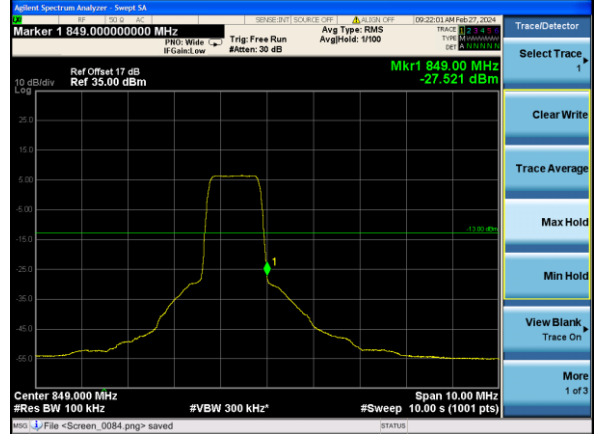

Highest channel

Test Mode: LTE Band 5 / 10MHz / 1RB / QPSK

Lowest channel

Highest channel

Test Mode: LTE Band 5 / 10MHz / 50RB / QPSK

Lowest channel

Highest channel

Test Mode: LTE Band 5 / 1.4MHz / 1RB / 16-QAM

Lowest channel

Highest channel

Test Mode: LTE Band 5 / 1.4MHz / 6RB / 16-QAM

Lowest channel

Highest channel

Test Mode: LTE Band 5 / 3MHz / 1RB / 16-QAM

Lowest channel

Highest channel

Test Mode: LTE Band 5 / 3MHz / 15RB / 16-QAM

Lowest channel

Highest channel

Test Mode: LTE Band 5 / 5MHz / 1RB / 16-QAM

Lowest channel

Highest channel

Test Mode: LTE Band 5 / 5MHz / 25RB / 16-QAM

Lowest channel

Highest channel

Test Mode: LTE Band 5 / 10MHz / 1RB / 16-QAM

Lowest channel

Highest channel

Test Mode: LTE Band 5 / 10MHz / 50RB / 16-QAM

Lowest channel

Highest channel

Test Mode: LTE Band 7 / 5MHz / 1RB / QPSK