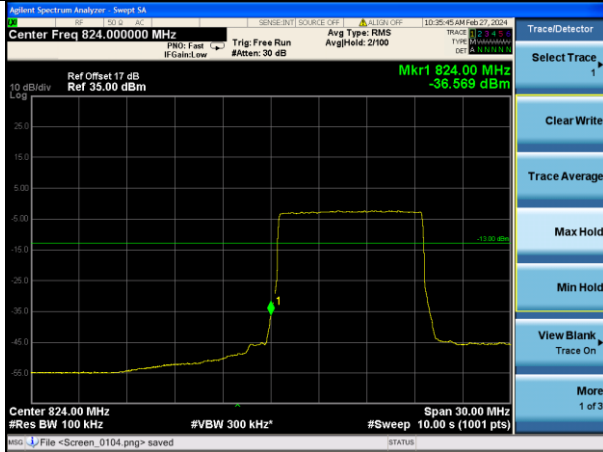

Test Mode: LTE Band 5 / 3MHz / 15RB / 16-QAM

Lowest channel

Highest channel

Test Mode: LTE Band 5 / 5MHz / 1RB / 16-QAM

Lowest channel

Highest channel

Test Mode: LTE Band 5 / 5MHz / 25RB / 16-QAM

Lowest channel

Highest channel

Test Mode: LTE Band 5 / 10MHz / 1RB / 16-QAM

Lowest channel

Highest channel

Test Mode: LTE Band 5 / 10MHz / 50RB / 16-QAM

Lowest channel

Highest channel

Test Mode: LTE Band 7 / 5MHz / 1RB / QPSK

Lowest channel

Highest channel

Test Mode: LTE Band 7 / 5MHz / 25RB / QPSK

Lowest channel

Highest channel

Test Mode: LTE Band 7 / 10MHz / 1RB / QPSK

Lowest channel

Highest channel