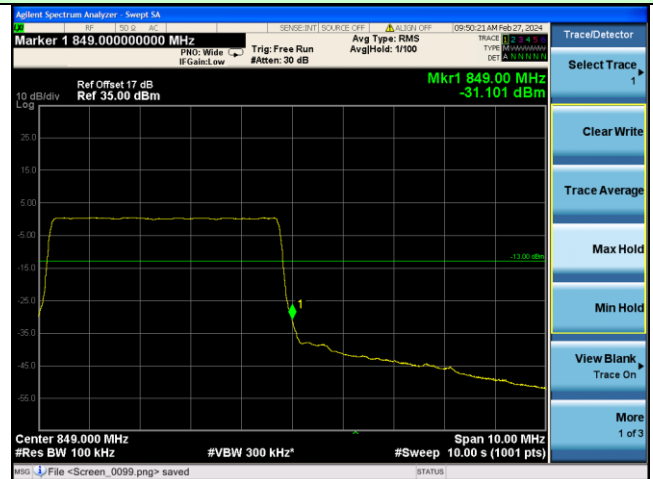

Test Mode: LTE Band 5 / 3MHz / 15RB / QPSK

Lowest channel

Highest channel

Test Mode: LTE Band 5 / 5MHz / 1RB / QPSK

Lowest channel

Highest channel

Test Mode: LTE Band 5 / 5MHz / 25RB / QPSK

Lowest channel

Highest channel

Test Mode: LTE Band 5 / 10MHz / 1RB / QPSK

Lowest channel

Highest channel

Test Mode: LTE Band 5 / 10MHz / 50RB / QPSK

Lowest channel

Highest channel

Test Mode: LTE Band 5 / 1.4MHz / 1RB / 16-QAM

Lowest channel

Highest channel

Test Mode: LTE Band 5 / 1.4MHz / 6RB / 16-QAM

Lowest channel

Highest channel

Test Mode: LTE Band 5 / 3MHz / 1RB / 16-QAM

Lowest channel

Highest channel

Test Mode: LTE Band 5 / 3MHz / 15RB / 16-QAM

Lowest channel

Highest channel

Test Mode: LTE Band 5 / 5MHz / 1RB / 16-QAM

Lowest channel

Highest channel

Test Mode: LTE Band 5 / 5MHz / 25RB / 16-QAM

Lowest channel