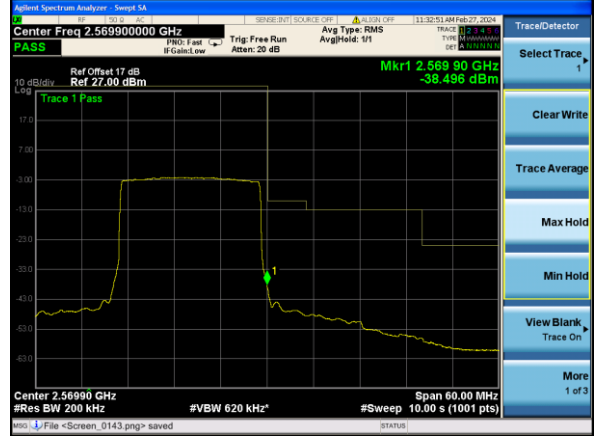

Test Mode: LTE Band 7 / 10MHz / 50RB / 16-QAM

Lowest channel

Highest channel

Test Mode: LTE Band 7 / 15MHz / 1RB / 16-QAM

Lowest channel

Highest channel

Test Mode: LTE Band 7 / 15MHz / 75RB / 16-QAM

Lowest channel

Highest channel

Test Mode: LTE Band 7 / 20MHz / 1RB / 16-QAM

Lowest channel

Highest channel

Test Mode: LTE Band 7 / 20MHz / 100RB / 16-QAM

Lowest channel

Highest channel

Test Mode: LTE Band 41 / 5MHz / 1RB / QPSK

Lowest channel

Highest channel

Test Mode: LTE Band 41 / 5MHz / 25RB / QPSK

Lowest channel

Highest channel

Test Mode: LTE Band 41 / 10MHz / 1RB / QPSK

Lowest channel

Highest channel

Test Mode: LTE Band 41 / 10MHz / 50RB / QPSK

Lowest channel

Highest channel