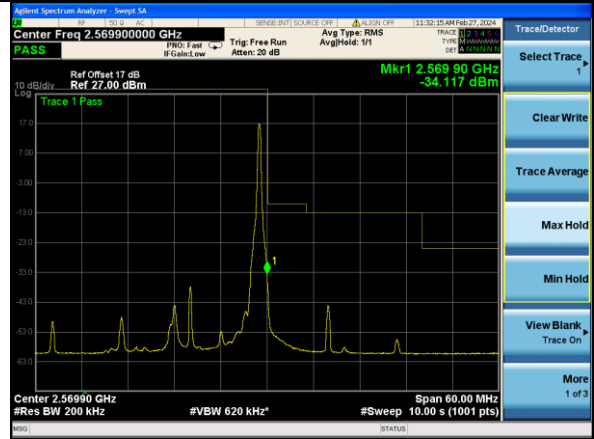

Lowest channel

Highest channel

Test Mode: LTE Band 7 / 5MHz / 25RB / 16-QAM

Lowest channel

Highest channel

Test Mode: LTE Band 7 / 10MHz / 1RB / 16-QAM

Lowest channel

Highest channel

Test Mode: LTE Band 7 / 10MHz / 50RB / 16-QAM

Lowest channel

Highest channel

Test Mode: LTE Band 7 / 15MHz / 1RB / 16-QAM

Lowest channel

Highest channel

Test Mode: LTE Band 7 / 15MHz / 75RB / 16-QAM

Lowest channel

Highest channel

Test Mode: LTE Band 7 / 20MHz / 1RB / 16-QAM

Lowest channel

Highest channel

Test Mode: LTE Band 7 / 20MHz / 100RB / 16-QAM

Lowest channel

Highest channel

Test Mode: LTE Band 41 / 5MHz / 1RB / QPSK