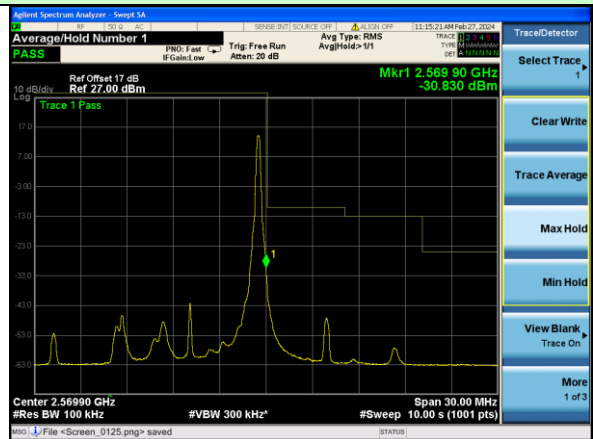

Highest channel

Test Mode: LTE Band 7 / 20MHz / 1RB / QPSK

Lowest channel

Highest channel

Test Mode: LTE Band 7 / 20MHz / 100RB / QPSK

Lowest channel

Highest channel

Test Mode: LTE Band 7 / 5MHz / 1RB / 16-QAM

Lowest channel

Highest channel

Test Mode: LTE Band 7 / 5MHz / 25RB / 16-QAM

Lowest channel

Highest channel

Test Mode: LTE Band 7 / 10MHz / 1RB / 16-QAM

Lowest channel

Highest channel

Test Mode: LTE Band 7 / 10MHz / 50RB / 16-QAM

Lowest channel

Highest channel

Test Mode: LTE Band 7 / 15MHz / 1RB / 16-QAM

Lowest channel

Highest channel

Test Mode: LTE Band 7 / 15MHz / 75RB / 16-QAM

Lowest channel