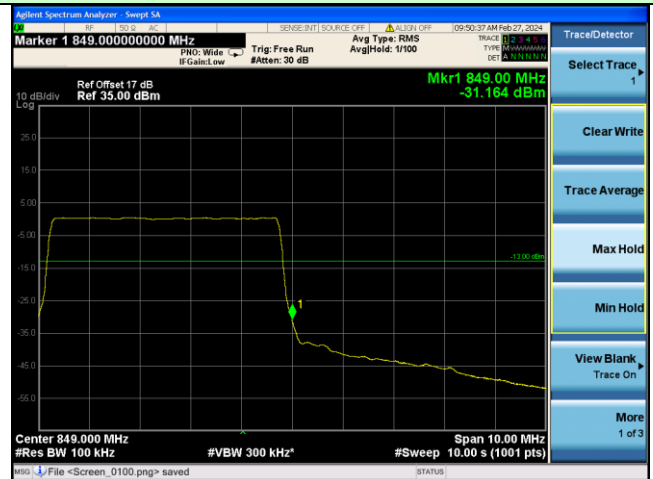

Lowest channel

Highest channel

Test Mode: LTE Band 5 / 1.4MHz / 6RB / 16-QAM

Lowest channel

Highest channel

Test Mode: LTE Band 5 / 3MHz / 1RB / 16-QAM

Lowest channel

Highest channel

Test Mode: LTE Band 5 / 3MHz / 15RB / 16-QAM

Lowest channel

Highest channel

Test Mode: LTE Band 5 / 5MHz / 1RB / 16-QAM

Lowest channel

Highest channel

Test Mode: LTE Band 5 / 5MHz / 25RB / 16-QAM

Lowest channel

Highest channel

Test Mode: LTE Band 5 / 10MHz / 1RB / 16-QAM

Lowest channel

Highest channel

Test Mode: LTE Band 5 / 10MHz / 50RB / 16-QAM

Lowest channel

Highest channel

Test Mode: LTE Band 7 / 5MHz / 1RB / QPSK

Lowest channel

Highest channel

Test Mode: LTE Band 7 / 5MHz / 25RB / QPSK

Lowest channel

Highest channel

Test Mode: LTE Band 7 / 10MHz / 1RB / QPSK

Lowest channel

Highest channel