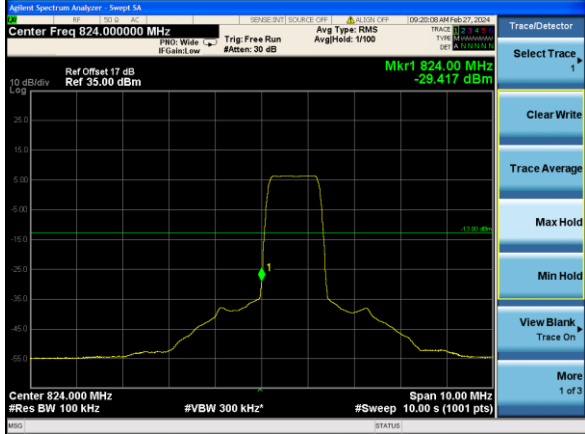

Test Mode: LTE Band 5 / 3MHz / 15RB / QPSK

Lowest channel

Highest channel

Test Mode: LTE Band 5 / 5MHz / 1RB / QPSK

Lowest channel

Highest channel

Test Mode: LTE Band 5 / 5MHz / 25RB / QPSK

Lowest channel

Highest channel

Test Mode: LTE Band 5 / 10MHz / 1RB / QPSK

Lowest channel

Highest channel

Test Mode: LTE Band 5 / 10MHz / 50RB / QPSK

Lowest channel

Highest channel

Test Mode: LTE Band 5 / 1.4MHz / 1RB / 16-QAM

Lowest channel

Highest channel

Test Mode: LTE Band 5 / 1.4MHz / 6RB / 16-QAM

Lowest channel

Highest channel

Test Mode: LTE Band 5 / 3MHz / 1RB / 16-QAM

Lowest channel

Highest channel

Test Mode: LTE Band 5 / 3MHz / 15RB / 16-QAM

Lowest channel

Highest channel

Test Mode: LTE Band 5 / 5MHz / 1RB / 16-QAM

Lowest channel

Highest channel

Test Mode: LTE Band 5 / 5MHz / 25RB / 16-QAM

Lowest channel