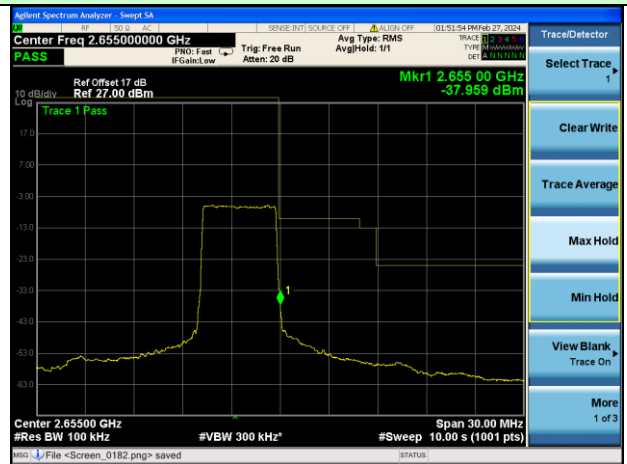

Highest channel

Test Mode: LTE Band 7 / 20MHz / 1RB / 16-QAM

Lowest channel

Highest channel

Test Mode: LTE Band 7 / 20MHz / 100RB / 16-QAM

Lowest channel

Highest channel

Test Mode: LTE Band 41 / 5MHz / 1RB / QPSK

Lowest channel

Highest channel

Test Mode: LTE Band 41 / 5MHz / 25RB / QPSK

Lowest channel

Highest channel

Test Mode: LTE Band 41 / 10MHz / 1RB / QPSK

Lowest channel

Highest channel

Test Mode: LTE Band 41 / 10MHz / 50RB / QPSK

Lowest channel

Highest channel