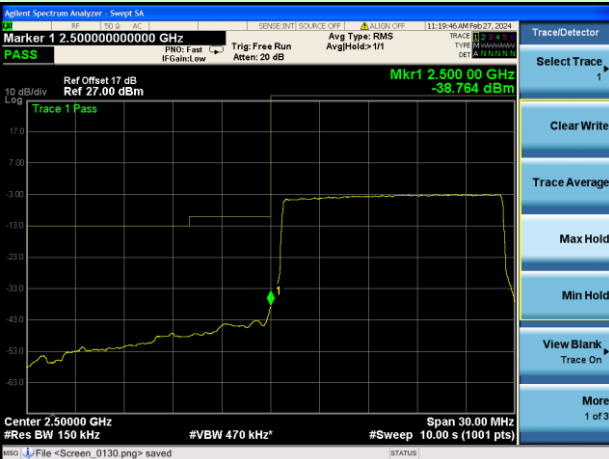

Lowest channel

Highest channel

Test Mode: LTE Band 7 / 5MHz / 25RB / QPSK

Lowest channel

Highest channel

Test Mode: LTE Band 7 / 10MHz / 1RB / QPSK

Lowest channel

Highest channel

Test Mode: LTE Band 7 / 10MHz / 50RB / QPSK

Lowest channel

Highest channel

Test Mode: LTE Band 7 / 15MHz / 1RB / QPSK

Lowest channel

Highest channel

Test Mode: LTE Band 7 / 15MHz / 75RB / QPSK

Lowest channel

Highest channel

Test Mode: LTE Band 7 / 20MHz / 1RB / QPSK

Lowest channel

Highest channel

Test Mode: LTE Band 7 / 20MHz / 100RB / QPSK

Lowest channel

Highest channel

Test Mode: LTE Band 7 / 5MHz / 1RB / 16-QAM

Lowest channel

Highest channel

Test Mode: LTE Band 7 / 5MHz / 25RB / 16-QAM

Lowest channel

Highest channel

Test Mode: LTE Band 7 / 10MHz / 1RB / 16-QAM

Lowest channel

Highest channel