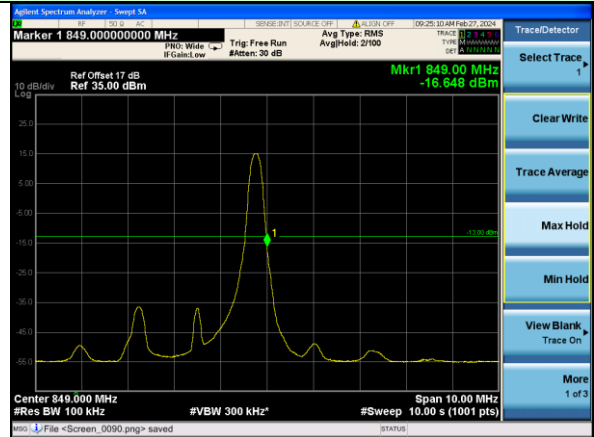

Highest channel

Test Mode: LTE Band 5 / 10MHz / 1RB / QPSK

Lowest channel

Highest channel

Test Mode: LTE Band 5 / 10MHz / 50RB / QPSK

Lowest channel

Highest channel

Test Mode: LTE Band 5 / 1.4MHz / 1RB / 16-QAM

Lowest channel

Highest channel

Test Mode: LTE Band 5 / 1.4MHz / 6RB / 16-QAM

Lowest channel

Highest channel

Test Mode: LTE Band 5 / 3MHz / 1RB / 16-QAM

Lowest channel

Highest channel

Test Mode: LTE Band 5 / 3MHz / 15RB / 16-QAM

Lowest channel

Highest channel

Test Mode: LTE Band 5 / 5MHz / 1RB / 16-QAM

Lowest channel

Highest channel

Test Mode: LTE Band 5 / 5MHz / 25RB / 16-QAM

Lowest channel

Highest channel

Test Mode: LTE Band 5 / 10MHz / 1RB / 16-QAM

Lowest channel

Highest channel

Test Mode: LTE Band 5 / 10MHz / 50RB / 16-QAM

Lowest channel

Highest channel

Test Mode: LTE Band 7 / 5MHz / 1RB / QPSK