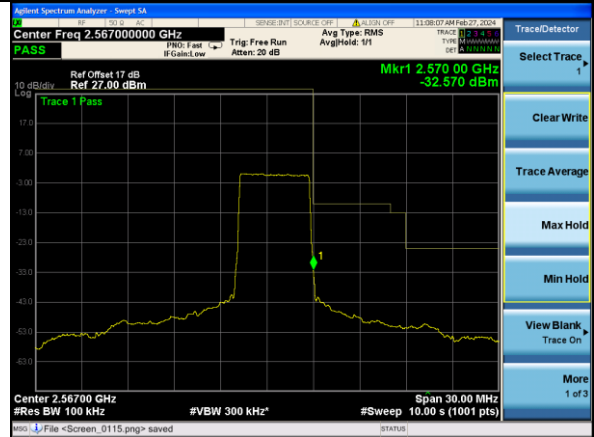

Highest channel

Test Mode: LTE Band 5 / 10MHz / 1RB / 16-QAM

Lowest channel

Highest channel

Test Mode: LTE Band 5 / 10MHz / 50RB / 16-QAM

Lowest channel

Highest channel

Test Mode: LTE Band 7 / 5MHz / 1RB / QPSK

Lowest channel

Highest channel

Test Mode: LTE Band 7 / 5MHz / 25RB / QPSK

Lowest channel

Highest channel

Test Mode: LTE Band 7 / 10MHz / 1RB / QPSK

Lowest channel

Highest channel

Test Mode: LTE Band 7 / 10MHz / 50RB / QPSK

Lowest channel

Highest channel

Test Mode: LTE Band 7 / 15MHz / 1RB / QPSK

Lowest channel

Highest channel

Test Mode: LTE Band 7 / 15MHz / 75RB / QPSK

Lowest channel

Highest channel

Test Mode: LTE Band 7 / 20MHz / 1RB / QPSK

Lowest channel

Highest channel

Test Mode: LTE Band 7 / 20MHz / 100RB / QPSK

Lowest channel

Highest channel

Test Mode: LTE Band 7 / 5MHz / 1RB / 16-QAM