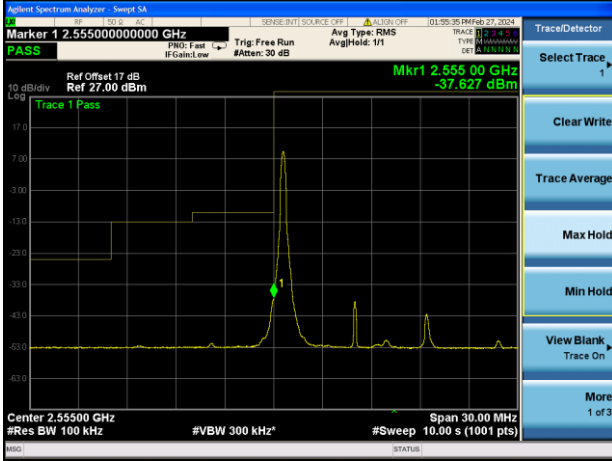

Highest channel

Test Mode: LTE Band 7 / 20MHz / 1RB / 16-QAM

Lowest channel

Highest channel

Test Mode: LTE Band 7 / 20MHz / 100RB / 16-QAM

Lowest channel

Highest channel

Test Mode: LTE Band 41 / 5MHz / 1RB / QPSK

Lowest channel

Highest channel

Test Mode: LTE Band 41 / 5MHz / 25RB / QPSK

Lowest channel

Highest channel

Test Mode: LTE Band 41 / 10MHz / 1RB / QPSK

Lowest channel

Highest channel

Test Mode: LTE Band 41 / 10MHz / 50RB / QPSK

Lowest channel

Highest channel