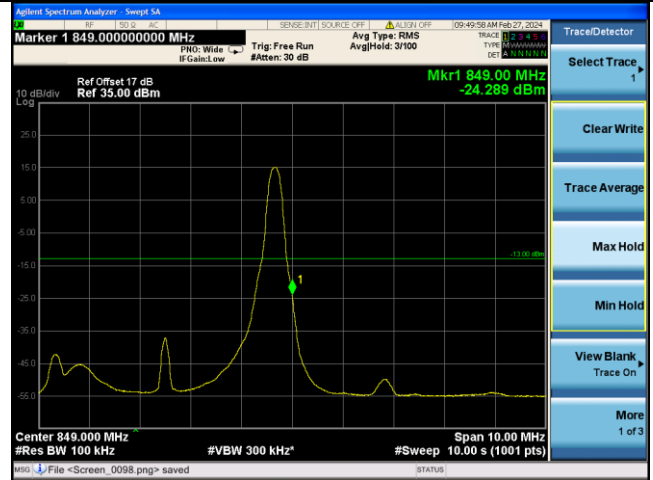

Lowest channel

Highest channel

Test Mode: LTE Band 5 / 1.4MHz / 6RB / 16-QAM

Lowest channel

Highest channel

Test Mode: LTE Band 5 / 3MHz / 1RB / 16-QAM

Lowest channel

Highest channel

Test Mode: LTE Band 5 / 3MHz / 15RB / 16-QAM

Lowest channel

Highest channel

Test Mode: LTE Band 5 / 5MHz / 1RB / 16-QAM

Lowest channel

Highest channel

Test Mode: LTE Band 5 / 5MHz / 25RB / 16-QAM

Lowest channel

Highest channel

Test Mode: LTE Band 5 / 10MHz / 1RB / 16-QAM

Lowest channel

Highest channel

Test Mode: LTE Band 5 / 10MHz / 50RB / 16-QAM

Lowest channel

Highest channel

Test Mode: LTE Band 7 / 5MHz / 1RB / QPSK

Lowest channel

Highest channel

Test Mode: LTE Band 7 / 5MHz / 25RB / QPSK

Lowest channel

Highest channel

Test Mode: LTE Band 7 / 10MHz / 1RB / QPSK

Lowest channel

Highest channel