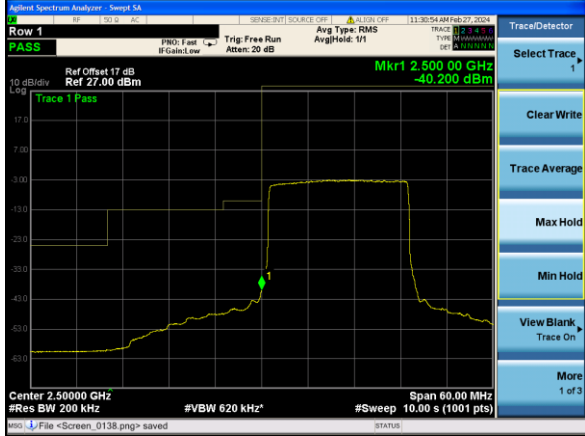

Test Mode: LTE Band 7 / 10MHz / 50RB / QPSK

Lowest channel

Highest channel

Test Mode: LTE Band 7 / 15MHz / 1RB / QPSK

Lowest channel

Highest channel

Test Mode: LTE Band 7 / 15MHz / 75RB / QPSK

Lowest channel

Highest channel

Test Mode: LTE Band 7 / 20MHz / 1RB / QPSK

Lowest channel

Highest channel

Test Mode: LTE Band 7 / 20MHz / 100RB / QPSK

Lowest channel

Highest channel

Test Mode: LTE Band 7 / 5MHz / 1RB / 16-QAM

Lowest channel

Highest channel

Test Mode: LTE Band 7 / 5MHz / 25RB / 16-QAM

Lowest channel

Highest channel

Test Mode: LTE Band 7 / 10MHz / 1RB / 16-QAM

Lowest channel

Highest channel

Test Mode: LTE Band 7 / 10MHz / 50RB / 16-QAM

Lowest channel

Highest channel

Test Mode: LTE Band 7 / 15MHz / 1RB / 16-QAM

Lowest channel

Highest channel

Test Mode: LTE Band 7 / 15MHz / 75RB / 16-QAM

Lowest channel