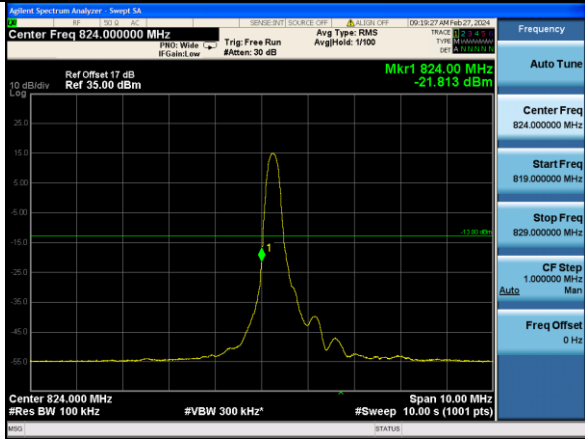

Test Mode: LTE Band 5 / 3MHz / 15RB / QPSK

Lowest channel

Highest channel

Test Mode: LTE Band 5 / 5MHz / 1RB / QPSK

Lowest channel

Highest channel

Test Mode: LTE Band 5 / 5MHz / 25RB / QPSK

Lowest channel

Highest channel

Test Mode: LTE Band 5 / 10MHz / 1RB / QPSK

Lowest channel

Highest channel

Test Mode: LTE Band 5 / 10MHz / 50RB / QPSK

Lowest channel

Highest channel

Test Mode: LTE Band 5 / 1.4MHz / 1RB / 16-QAM

Lowest channel

Highest channel

Test Mode: LTE Band 5 / 1.4MHz / 6RB / 16-QAM

Lowest channel

Highest channel

Test Mode: LTE Band 5 / 3MHz / 1RB / 16-QAM

Lowest channel

Highest channel

Test Mode: LTE Band 5 / 3MHz / 15RB / 16-QAM

Lowest channel

Highest channel

Test Mode: LTE Band 5 / 5MHz / 1RB / 16-QAM

Lowest channel

Highest channel

Test Mode: LTE Band 5 / 5MHz / 25RB / 16-QAM

Lowest channel