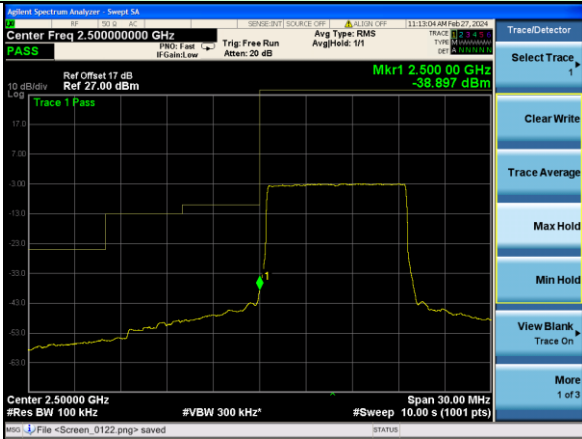

Highest channel

Test Mode: LTE Band 5 / 10MHz / 1RB / 16-QAM

Lowest channel

Highest channel

Test Mode: LTE Band 5 / 10MHz / 50RB / 16-QAM

Lowest channel

Highest channel

Test Mode: LTE Band 7 / 5MHz / 1RB / QPSK

Lowest channel

Highest channel

Test Mode: LTE Band 7 / 5MHz / 25RB / QPSK

Lowest channel

Highest channel

Test Mode: LTE Band 7 / 10MHz / 1RB / QPSK

Lowest channel

Highest channel

Test Mode: LTE Band 7 / 10MHz / 50RB / QPSK

Lowest channel

Highest channel

Test Mode: LTE Band 7 / 15MHz / 1RB / QPSK

Lowest channel

Highest channel

Test Mode: LTE Band 7 / 15MHz / 75RB / QPSK

Lowest channel

Highest channel

Test Mode: LTE Band 7 / 20MHz / 1RB / QPSK

Lowest channel

Highest channel

Test Mode: LTE Band 7 / 20MHz / 100RB / QPSK

Lowest channel

Highest channel

Test Mode: LTE Band 7 / 5MHz / 1RB / 16-QAM