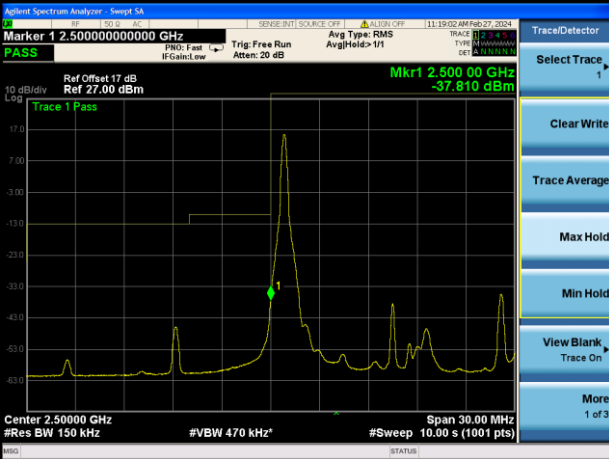

Lowest channel

Highest channel

Test Mode: LTE Band 7 / 5MHz / 25RB / QPSK

Lowest channel

Highest channel

Test Mode: LTE Band 7 / 10MHz / 1RB / QPSK

Lowest channel

Highest channel

Test Mode: LTE Band 7 / 10MHz / 50RB / QPSK

Lowest channel

Highest channel

Test Mode: LTE Band 7 / 15MHz / 1RB / QPSK

Lowest channel

Highest channel

Test Mode: LTE Band 7 / 15MHz / 75RB / QPSK

Lowest channel

Highest channel

Test Mode: LTE Band 7 / 20MHz / 1RB / QPSK

Lowest channel

Highest channel

Test Mode: LTE Band 7 / 20MHz / 100RB / QPSK

Lowest channel

Highest channel

Test Mode: LTE Band 7 / 5MHz / 1RB / 16-QAM