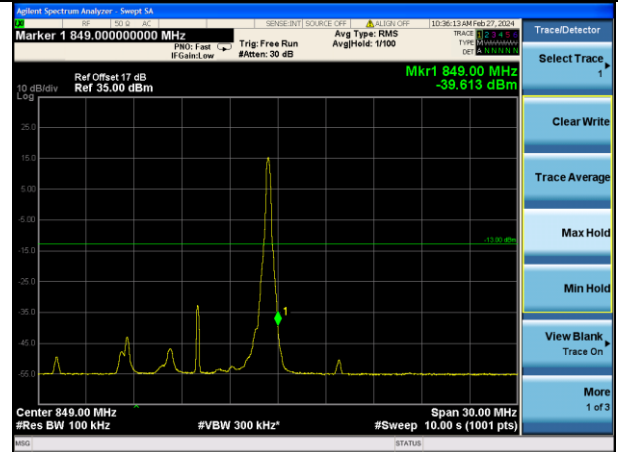

Test Mode: LTE Band 5 / 3MHz / 15RB / QPSK

Lowest channel

Highest channel

Test Mode: LTE Band 5 / 5MHz / 1RB / QPSK

Lowest channel

Highest channel

Test Mode: LTE Band 5 / 5MHz / 25RB / QPSK

Lowest channel

Highest channel

Test Mode: LTE Band 5 / 10MHz / 1RB / QPSK

Lowest channel

Highest channel

Test Mode: LTE Band 5 / 10MHz / 50RB / QPSK

Lowest channel

Highest channel

Test Mode: LTE Band 5 / 1.4MHz / 1RB / 16-QAM

Lowest channel

Highest channel

Test Mode: LTE Band 5 / 1.4MHz / 6RB / 16-QAM

Lowest channel

Highest channel

Test Mode: LTE Band 5 / 3MHz / 1RB / 16-QAM

Lowest channel

Highest channel