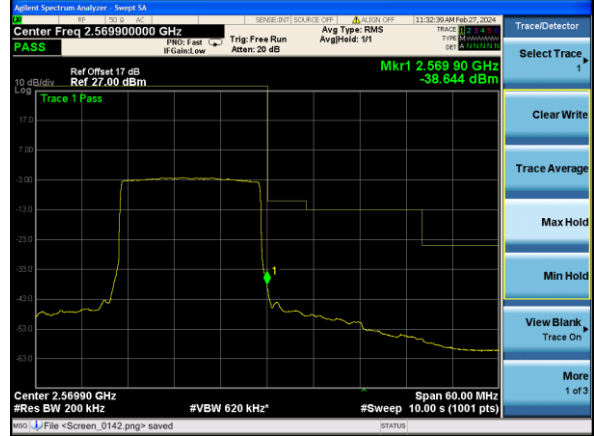

Test Mode: LTE Band 7 / 10MHz / 50RB / QPSK

Lowest channel

Highest channel

Test Mode: LTE Band 7 / 15MHz / 1RB / QPSK

Lowest channel

Highest channel

Test Mode: LTE Band 7 / 15MHz / 75RB / QPSK

Lowest channel

Highest channel

Test Mode: LTE Band 7 / 20MHz / 1RB / QPSK

Lowest channel

Highest channel

Test Mode: LTE Band 7 / 20MHz / 100RB / QPSK

Lowest channel

Highest channel

Test Mode: LTE Band 7 / 5MHz / 1RB / 16-QAM

Lowest channel

Highest channel

Test Mode: LTE Band 7 / 5MHz / 25RB / 16-QAM

Lowest channel

Highest channel

Test Mode: LTE Band 7 / 10MHz / 1RB / 16-QAM

Lowest channel

Highest channel

Test Mode: LTE Band 7 / 10MHz / 50RB / 16-QAM

Lowest channel

Highest channel

Test Mode: LTE Band 7 / 15MHz / 1RB / 16-QAM

Lowest channel

Highest channel

Test Mode: LTE Band 7 / 15MHz / 75RB / 16-QAM

Lowest channel