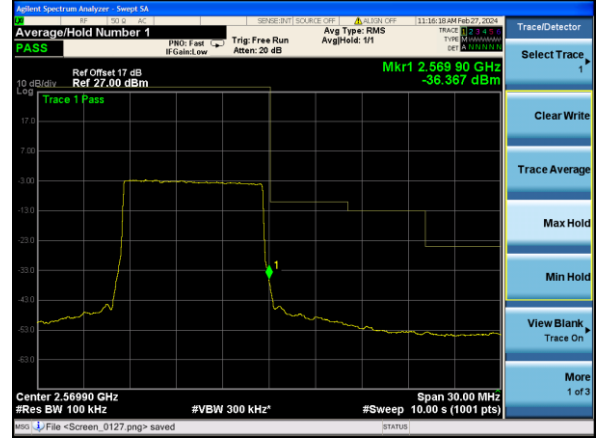

Highest channel

Test Mode: LTE Band 7 / 20MHz / 1RB / QPSK

Lowest channel

Highest channel

Test Mode: LTE Band 7 / 20MHz / 100RB / QPSK

Lowest channel

Highest channel

Test Mode: LTE Band 7 / 5MHz / 1RB / 16-QAM

Lowest channel

Highest channel

Test Mode: LTE Band 7 / 5MHz / 25RB / 16-QAM

Lowest channel

Highest channel

Test Mode: LTE Band 7 / 10MHz / 1RB / 16-QAM

Lowest channel

Highest channel

Test Mode: LTE Band 7 / 10MHz / 50RB / 16-QAM

Lowest channel

Highest channel

Test Mode: LTE Band 7 / 15MHz / 1RB / 16-QAM

Lowest channel

Highest channel

Test Mode: LTE Band 7 / 15MHz / 75RB / 16-QAM

Lowest channel

Highest channel

Test Mode: LTE Band 7 / 20MHz / 1RB / 16-QAM

Lowest channel

Highest channel

Test Mode: LTE Band 7 / 20MHz / 100RB / 16-QAM

Lowest channel

Highest channel

Test Mode: LTE Band 41 / 5MHz / 1RB / QPSK