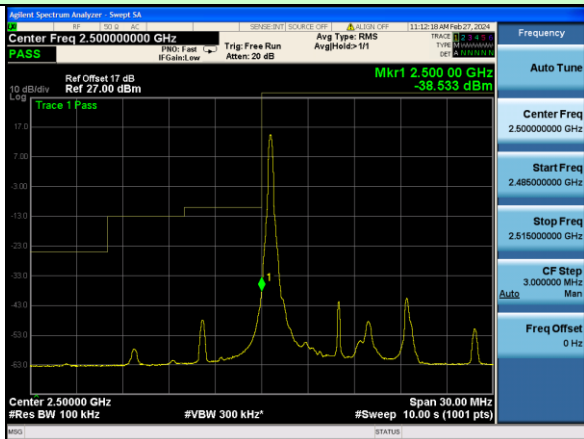

Highest channel

Test Mode: LTE Band 5 / 10MHz / 1RB / 16-QAM

Lowest channel

Highest channel

Test Mode: LTE Band 5 / 10MHz / 50RB / 16-QAM

Lowest channel

Highest channel

Test Mode: LTE Band 7 / 5MHz / 1RB / QPSK

Lowest channel

Highest channel

Test Mode: LTE Band 7 / 5MHz / 25RB / QPSK

Lowest channel

Highest channel

Test Mode: LTE Band 7 / 10MHz / 1RB / QPSK

Lowest channel

Highest channel

Test Mode: LTE Band 7 / 10MHz / 50RB / QPSK

Lowest channel

Highest channel

Test Mode: LTE Band 7 / 15MHz / 1RB / QPSK

Lowest channel

Highest channel

Test Mode: LTE Band 7 / 15MHz / 75RB / QPSK

Lowest channel

Highest channel

Test Mode: LTE Band 7 / 20MHz / 1RB / QPSK

Lowest channel

Highest channel

Test Mode: LTE Band 7 / 20MHz / 100RB / QPSK

Lowest channel

Highest channel

Test Mode: LTE Band 7 / 5MHz / 1RB / 16-QAM