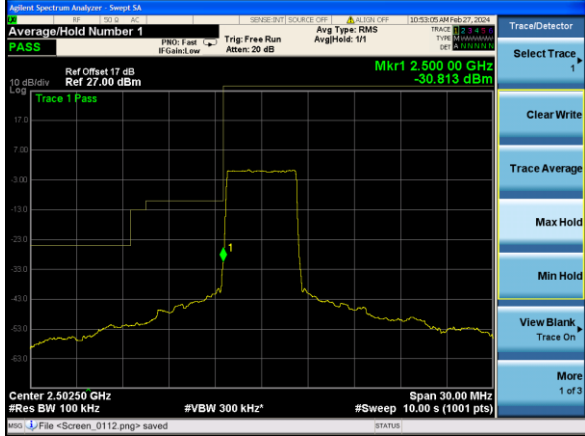

Test Mode: LTE Band 7 / 10MHz / 50RB / QPSK

Lowest channel

Highest channel

Test Mode: LTE Band 7 / 15MHz / 1RB / QPSK

Lowest channel

Highest channel

Test Mode: LTE Band 7 / 15MHz / 75RB / QPSK

Lowest channel

Highest channel

Test Mode: LTE Band 7 / 20MHz / 1RB / QPSK

Lowest channel

Highest channel

Test Mode: LTE Band 7 / 20MHz / 100RB / QPSK

Lowest channel

Highest channel

Test Mode: LTE Band 7 / 5MHz / 1RB / 16-QAM

Lowest channel

Highest channel

Test Mode: LTE Band 7 / 5MHz / 25RB / 16-QAM

Lowest channel

Highest channel

Test Mode: LTE Band 7 / 10MHz / 1RB / 16-QAM

Lowest channel

Highest channel

Test Mode: LTE Band 7 / 10MHz / 50RB / 16-QAM

Lowest channel

Highest channel

Test Mode: LTE Band 7 / 15MHz / 1RB / 16-QAM

Lowest channel

Highest channel

Test Mode: LTE Band 7 / 15MHz / 75RB / 16-QAM

Lowest channel