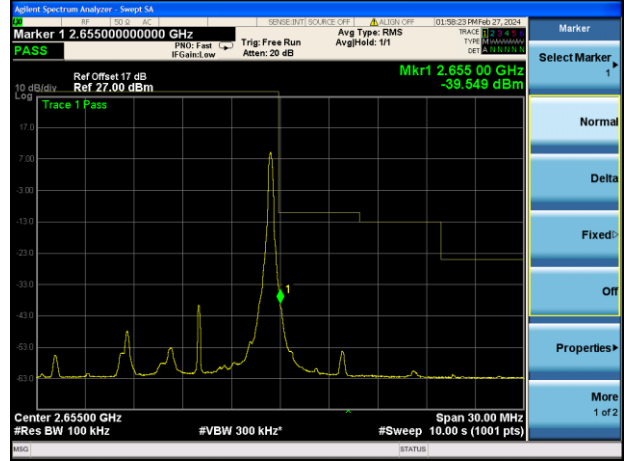

Highest channel

Test Mode: LTE Band 7 / 20MHz / 1RB / 16-QAM

Lowest channel

Highest channel

Test Mode: LTE Band 7 / 20MHz / 100RB / 16-QAM

Lowest channel

Highest channel

Test Mode: LTE Band 41 / 5MHz / 1RB / QPSK

Lowest channel

Highest channel

Test Mode: LTE Band 41 / 5MHz / 25RB / QPSK

Lowest channel

Highest channel

Test Mode: LTE Band 41 / 10MHz / 1RB / QPSK

Lowest channel

Highest channel

Test Mode: LTE Band 41 / 10MHz / 50RB / QPSK

Lowest channel

Highest channel