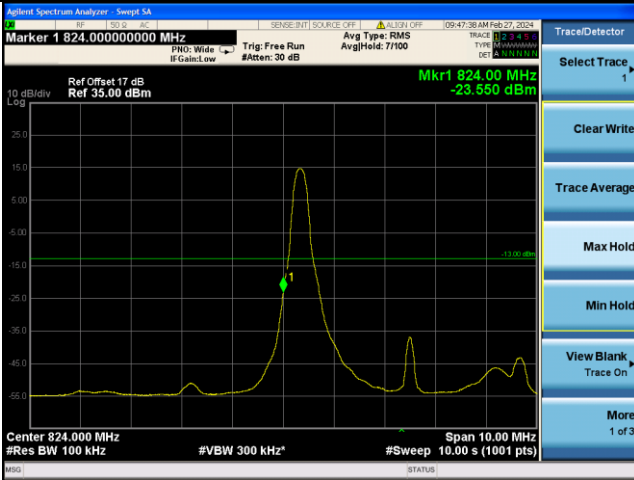

Test Mode: LTE Band 5 / 3MHz / 15RB / QPSK

Lowest channel

Highest channel

Test Mode: LTE Band 5 / 5MHz / 1RB / QPSK

Lowest channel

Highest channel

Test Mode: LTE Band 5 / 5MHz / 25RB / QPSK

Lowest channel

Highest channel

Test Mode: LTE Band 5 / 10MHz / 1RB / QPSK

Lowest channel

Highest channel

Test Mode: LTE Band 5 / 10MHz / 50RB / QPSK

Lowest channel

Highest channel

Test Mode: LTE Band 5 / 1.4MHz / 1RB / 16-QAM

Lowest channel

Highest channel

Test Mode: LTE Band 5 / 1.4MHz / 6RB / 16-QAM

Lowest channel

Highest channel

Test Mode: LTE Band 5 / 3MHz / 1RB / 16-QAM

Lowest channel

Highest channel