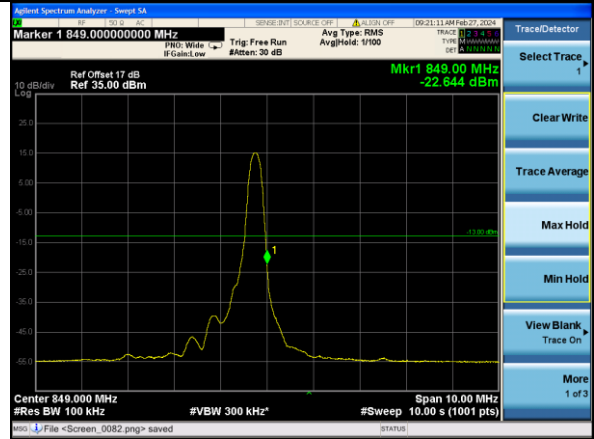

Test Mode: LTE Band 5 / 3MHz / 15RB / QPSK

Lowest channel

Highest channel

Test Mode: LTE Band 5 / 5MHz / 1RB / QPSK

Lowest channel

Highest channel

Test Mode: LTE Band 5 / 5MHz / 25RB / QPSK

Lowest channel

Highest channel

Test Mode: LTE Band 5 / 10MHz / 1RB / QPSK

Lowest channel

Highest channel

Test Mode: LTE Band 5 / 10MHz / 50RB / QPSK

Lowest channel

Highest channel

Test Mode: LTE Band 5 / 1.4MHz / 1RB / 16-QAM

Lowest channel

Highest channel

Test Mode: LTE Band 5 / 1.4MHz / 6RB / 16-QAM

Lowest channel

Highest channel

Test Mode: LTE Band 5 / 3MHz / 1RB / 16-QAM

Lowest channel

Highest channel

Test Mode: LTE Band 5 / 3MHz / 15RB / 16-QAM

Lowest channel

Highest channel

Test Mode: LTE Band 5 / 5MHz / 1RB / 16-QAM

Lowest channel

Highest channel

Test Mode: LTE Band 5 / 5MHz / 25RB / 16-QAM

Lowest channel