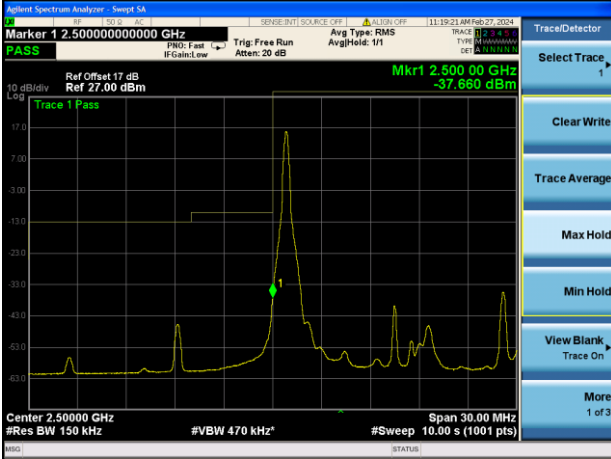

Lowest channel

Highest channel

Test Mode: LTE Band 7 / 5MHz / 25RB / 16-QAM

Lowest channel

Highest channel

Test Mode: LTE Band 7 / 10MHz / 1RB / 16-QAM

Lowest channel

Highest channel

Test Mode: LTE Band 7 / 10MHz / 50RB / 16-QAM

Lowest channel

Highest channel

Test Mode: LTE Band 7 / 15MHz / 1RB / 16-QAM

Lowest channel

Highest channel

Test Mode: LTE Band 7 / 15MHz / 75RB / 16-QAM

Lowest channel

Highest channel

Test Mode: LTE Band 7 / 20MHz / 1RB / 16-QAM

Lowest channel

Highest channel

Test Mode: LTE Band 7 / 20MHz / 100RB / 16-QAM

Lowest channel

Highest channel

Test Mode: LTE Band 41 / 5MHz / 1RB / QPSK