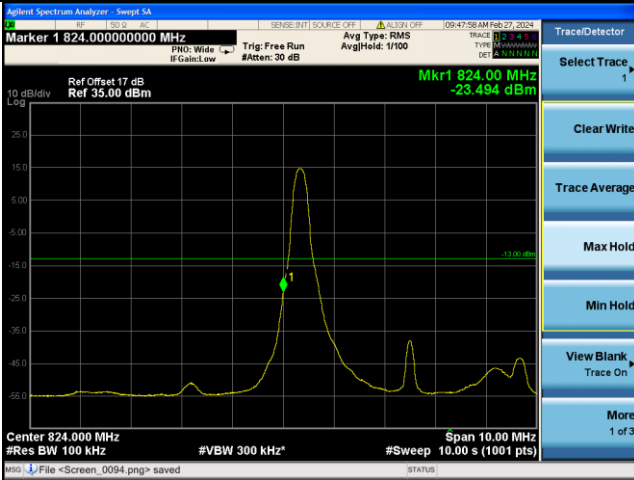

Lowest channel

Highest channel

Test Mode: LTE Band 5 / 1.4MHz / 6RB / 16-QAM

Lowest channel

Highest channel

Test Mode: LTE Band 5 / 3MHz / 1RB / 16-QAM

Lowest channel

Highest channel

Test Mode: LTE Band 5 / 3MHz / 15RB / 16-QAM

Lowest channel

Highest channel

Test Mode: LTE Band 5 / 5MHz / 1RB / 16-QAM

Lowest channel

Highest channel

Test Mode: LTE Band 5 / 5MHz / 25RB / 16-QAM

Lowest channel

Highest channel

Test Mode: LTE Band 5 / 10MHz / 1RB / 16-QAM

Lowest channel

Highest channel

Test Mode: LTE Band 5 / 10MHz / 50RB / 16-QAM

Lowest channel

Highest channel

Test Mode: LTE Band 7 / 5MHz / 1RB / QPSK

Lowest channel

Highest channel

Test Mode: LTE Band 7 / 5MHz / 25RB / QPSK

Lowest channel

Highest channel

Test Mode: LTE Band 7 / 10MHz / 1RB / QPSK

Lowest channel

Highest channel