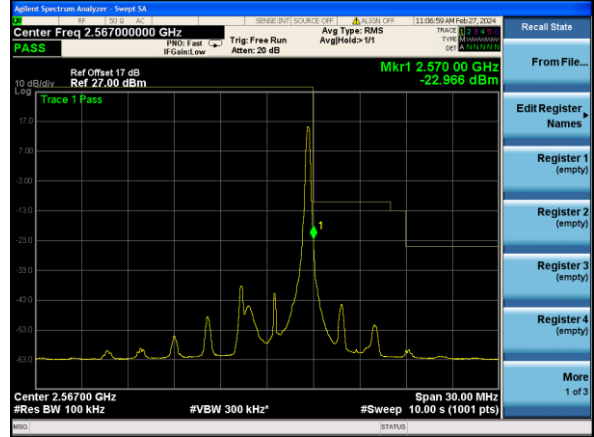

Test Mode: LTE Band 5 / 3MHz / 15RB / 16-QAM

Lowest channel

Highest channel

Test Mode: LTE Band 5 / 5MHz / 1RB / 16-QAM

Lowest channel

Highest channel

Test Mode: LTE Band 5 / 5MHz / 25RB / 16-QAM

Lowest channel

Highest channel

Test Mode: LTE Band 5 / 10MHz / 1RB / 16-QAM

Lowest channel

Highest channel

Test Mode: LTE Band 5 / 10MHz / 50RB / 16-QAM

Lowest channel

Highest channel

Test Mode: LTE Band 7 / 5MHz / 1RB / QPSK

Lowest channel

Highest channel

Test Mode: LTE Band 7 / 5MHz / 25RB / QPSK

Lowest channel

Highest channel

Test Mode: LTE Band 7 / 10MHz / 1RB / QPSK

Lowest channel

Highest channel

Test Mode: LTE Band 7 / 10MHz / 50RB / QPSK

Lowest channel

Highest channel

Test Mode: LTE Band 7 / 15MHz / 1RB / QPSK

Lowest channel

Highest channel

Test Mode: LTE Band 7 / 15MHz / 75RB / QPSK

Lowest channel