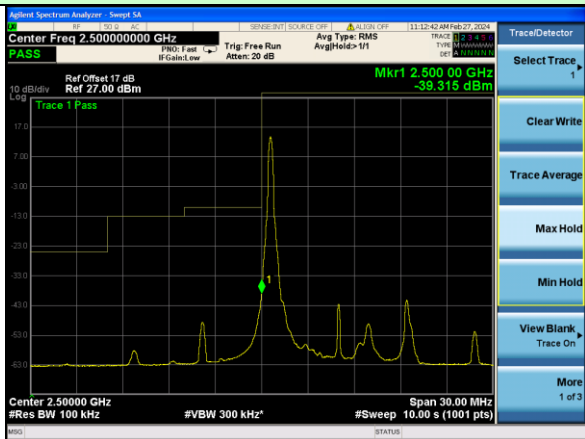

Highest channel

Test Mode: LTE Band 7 / 20MHz / 1RB / QPSK

Lowest channel

Highest channel

Test Mode: LTE Band 7 / 20MHz / 100RB / QPSK

Lowest channel

Highest channel

Test Mode: LTE Band 7 / 5MHz / 1RB / 16-QAM

Lowest channel

Highest channel

Test Mode: LTE Band 7 / 5MHz / 25RB / 16-QAM

Lowest channel

Highest channel

Test Mode: LTE Band 7 / 10MHz / 1RB / 16-QAM

Lowest channel

Highest channel

Test Mode: LTE Band 7 / 10MHz / 50RB / 16-QAM

Lowest channel

Highest channel

Test Mode: LTE Band 7 / 15MHz / 1RB / 16-QAM

Lowest channel

Highest channel

Test Mode: LTE Band 7 / 15MHz / 75RB / 16-QAM

Lowest channel