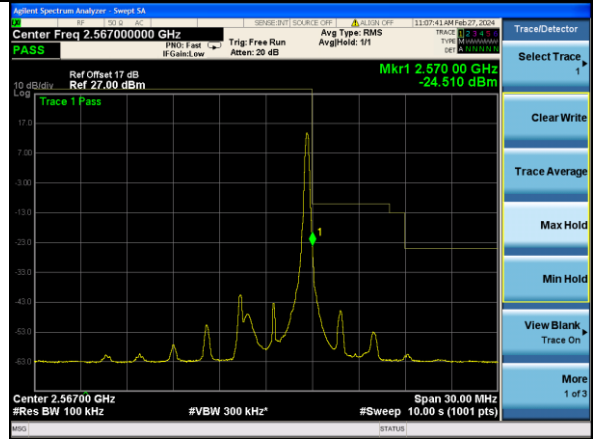

Test Mode: LTE Band 7 / 10MHz / 50RB / QPSK

Lowest channel

Highest channel

Test Mode: LTE Band 7 / 15MHz / 1RB / QPSK

Lowest channel

Highest channel

Test Mode: LTE Band 7 / 15MHz / 75RB / QPSK

Lowest channel

Highest channel

Test Mode: LTE Band 7 / 20MHz / 1RB / QPSK

Lowest channel

Highest channel

Test Mode: LTE Band 7 / 20MHz / 100RB / QPSK

Lowest channel

Highest channel

Test Mode: LTE Band 7 / 5MHz / 1RB / 16-QAM

Lowest channel

Highest channel

Test Mode: LTE Band 7 / 5MHz / 25RB / 16-QAM

Lowest channel

Highest channel

Test Mode: LTE Band 7 / 10MHz / 1RB / 16-QAM

Lowest channel

Highest channel