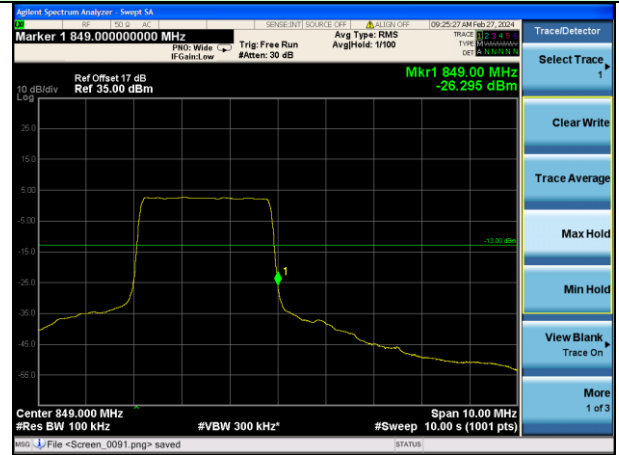

Test Mode: LTE Band 5 / 3MHz / 15RB / QPSK

Lowest channel

Highest channel

Test Mode: LTE Band 5 / 5MHz / 1RB / QPSK

Lowest channel

Highest channel

Test Mode: LTE Band 5 / 5MHz / 25RB / QPSK

Lowest channel

Highest channel

Test Mode: LTE Band 5 / 10MHz / 1RB / QPSK

Lowest channel

Highest channel

Test Mode: LTE Band 5 / 10MHz / 50RB / QPSK

Lowest channel

Highest channel

Test Mode: LTE Band 5 / 1.4MHz / 1RB / 16-QAM

Lowest channel

Highest channel

Test Mode: LTE Band 5 / 1.4MHz / 6RB / 16-QAM

Lowest channel

Highest channel

Test Mode: LTE Band 5 / 3MHz / 1RB / 16-QAM

Lowest channel

Highest channel