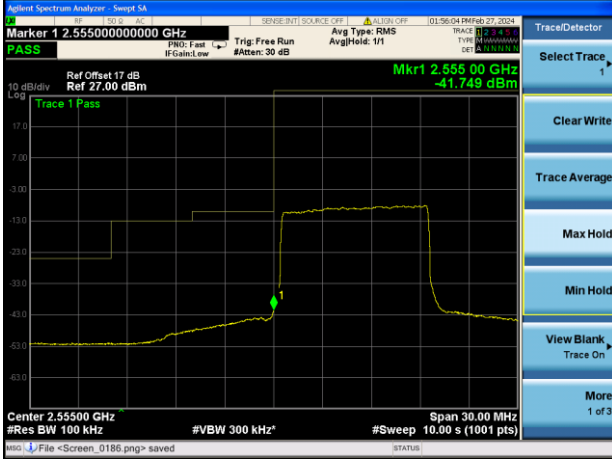

Highest channel

Test Mode: LTE Band 7 / 20MHz / 1RB / 16-QAM

Lowest channel

Highest channel

Test Mode: LTE Band 7 / 20MHz / 100RB / 16-QAM

Lowest channel

Highest channel

Test Mode: LTE Band 41 / 5MHz / 1RB / QPSK

Lowest channel

Highest channel

Test Mode: LTE Band 41 / 5MHz / 25RB / QPSK

Lowest channel

Highest channel

Test Mode: LTE Band 41 / 10MHz / 1RB / QPSK

Lowest channel

Highest channel

Test Mode: LTE Band 41 / 10MHz / 50RB / QPSK

Lowest channel

Highest channel