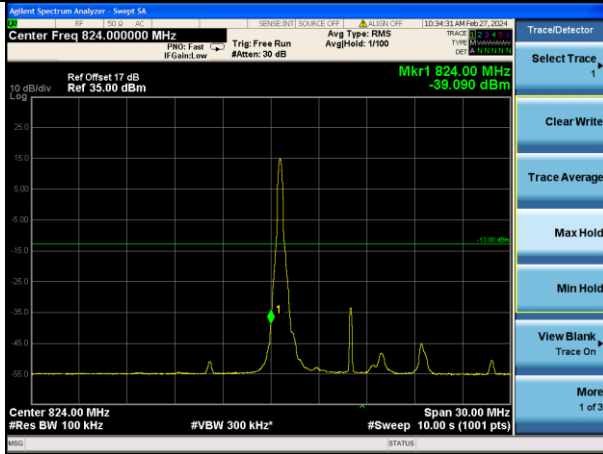

Lowest channel

Highest channel

Test Mode: LTE Band 5 / 1.4MHz / 6RB / 16-QAM

Lowest channel

Highest channel

Test Mode: LTE Band 5 / 3MHz / 1RB / 16-QAM

Lowest channel

Highest channel

Test Mode: LTE Band 5 / 3MHz / 15RB / 16-QAM

Lowest channel

Highest channel

Test Mode: LTE Band 5 / 5MHz / 1RB / 16-QAM

Lowest channel

Highest channel

Test Mode: LTE Band 5 / 5MHz / 25RB / 16-QAM

Lowest channel

Highest channel

Test Mode: LTE Band 5 / 10MHz / 1RB / 16-QAM

Lowest channel

Highest channel

Test Mode: LTE Band 5 / 10MHz / 50RB / 16-QAM

Lowest channel

Highest channel

Test Mode: LTE Band 7 / 5MHz / 1RB / QPSK