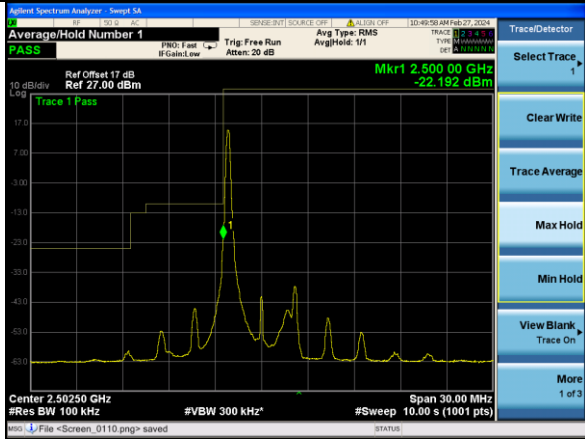

Test Mode: LTE Band 7 / 10MHz / 50RB / QPSK

Lowest channel

Highest channel

Test Mode: LTE Band 7 / 15MHz / 1RB / QPSK

Lowest channel

Highest channel

Test Mode: LTE Band 7 / 15MHz / 75RB / QPSK

Lowest channel

Highest channel

Test Mode: LTE Band 7 / 20MHz / 1RB / QPSK

Lowest channel

Highest channel

Test Mode: LTE Band 7 / 20MHz / 100RB / QPSK

Lowest channel

Highest channel

Test Mode: LTE Band 7 / 5MHz / 1RB / 16-QAM

Lowest channel

Highest channel

Test Mode: LTE Band 7 / 5MHz / 25RB / 16-QAM

Lowest channel

Highest channel

Test Mode: LTE Band 7 / 10MHz / 1RB / 16-QAM

Lowest channel

Highest channel