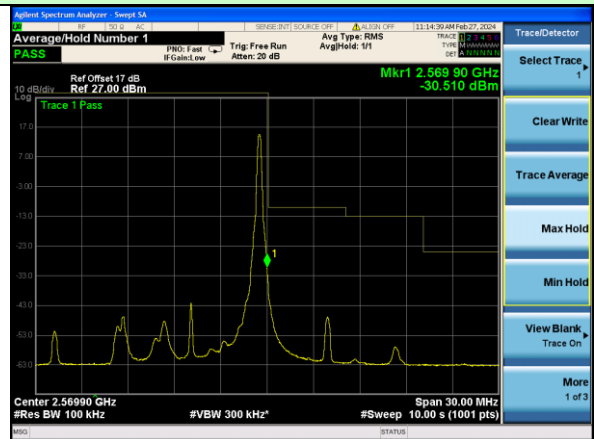

Highest channel

Test Mode: LTE Band 5 / 10MHz / 1RB / 16-QAM

Lowest channel

Highest channel

Test Mode: LTE Band 5 / 10MHz / 50RB / 16-QAM

Lowest channel

Highest channel

Test Mode: LTE Band 7 / 5MHz / 1RB / QPSK

Lowest channel

Highest channel

Test Mode: LTE Band 7 / 5MHz / 25RB / QPSK

Lowest channel

Highest channel

Test Mode: LTE Band 7 / 10MHz / 1RB / QPSK

Lowest channel

Highest channel

Test Mode: LTE Band 7 / 10MHz / 50RB / QPSK

Lowest channel

Highest channel

Test Mode: LTE Band 7 / 15MHz / 1RB / QPSK

Lowest channel

Highest channel

Test Mode: LTE Band 7 / 15MHz / 75RB / QPSK

Lowest channel

Highest channel

Test Mode: LTE Band 7 / 20MHz / 1RB / QPSK

Lowest channel

Highest channel

Test Mode: LTE Band 7 / 20MHz / 100RB / QPSK

Lowest channel

Highest channel

Test Mode: LTE Band 7 / 5MHz / 1RB / 16-QAM