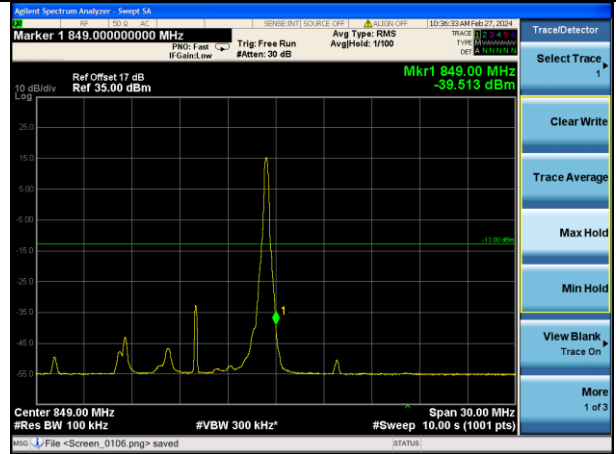

Lowest channel

Highest channel

Test Mode: LTE Band 5 / 1.4MHz / 6RB / 16-QAM

Lowest channel

Highest channel

Test Mode: LTE Band 5 / 3MHz / 1RB / 16-QAM

Lowest channel

Highest channel

Test Mode: LTE Band 5 / 3MHz / 15RB / 16-QAM

Lowest channel

Highest channel

Test Mode: LTE Band 5 / 5MHz / 1RB / 16-QAM

Lowest channel

Highest channel

Test Mode: LTE Band 5 / 5MHz / 25RB / 16-QAM

Lowest channel

Highest channel

Test Mode: LTE Band 5 / 10MHz / 1RB / 16-QAM

Lowest channel

Highest channel

Test Mode: LTE Band 5 / 10MHz / 50RB / 16-QAM

Lowest channel

Highest channel

Test Mode: LTE Band 7 / 5MHz / 1RB / QPSK

Lowest channel

Highest channel

Test Mode: LTE Band 7 / 5MHz / 25RB / QPSK

Lowest channel

Highest channel

Test Mode: LTE Band 7 / 10MHz / 1RB / QPSK

Lowest channel

Highest channel