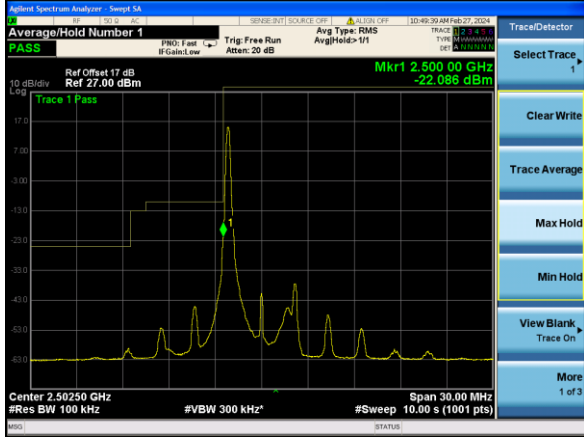

Test Mode: LTE Band 5 / 3MHz / 15RB / 16-QAM

Lowest channel

Highest channel

Test Mode: LTE Band 5 / 5MHz / 1RB / 16-QAM

Lowest channel

Highest channel

Test Mode: LTE Band 5 / 5MHz / 25RB / 16-QAM

Lowest channel

Highest channel

Test Mode: LTE Band 5 / 10MHz / 1RB / 16-QAM

Lowest channel

Highest channel

Test Mode: LTE Band 5 / 10MHz / 50RB / 16-QAM

Lowest channel

Highest channel

Test Mode: LTE Band 7 / 5MHz / 1RB / QPSK

Lowest channel

Highest channel

Test Mode: LTE Band 7 / 5MHz / 25RB / QPSK

Lowest channel

Highest channel

Test Mode: LTE Band 7 / 10MHz / 1RB / QPSK

Lowest channel

Highest channel

Test Mode: LTE Band 7 / 10MHz / 50RB / QPSK

Lowest channel

Highest channel

Test Mode: LTE Band 7 / 15MHz / 1RB / QPSK

Lowest channel

Highest channel

Test Mode: LTE Band 7 / 15MHz / 75RB / QPSK

Lowest channel