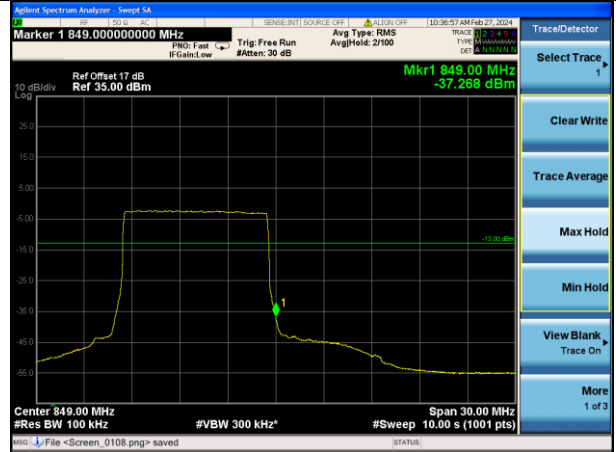

Test Mode: LTE Band 5 / 3MHz / 15RB / 16-QAM

Lowest channel

Highest channel

Test Mode: LTE Band 5 / 5MHz / 1RB / 16-QAM

Lowest channel

Highest channel

Test Mode: LTE Band 5 / 5MHz / 25RB / 16-QAM

Lowest channel

Highest channel

Test Mode: LTE Band 5 / 10MHz / 1RB / 16-QAM

Lowest channel

Highest channel

Test Mode: LTE Band 5 / 10MHz / 50RB / 16-QAM

Lowest channel

Highest channel

Test Mode: LTE Band 7 / 5MHz / 1RB / QPSK

Lowest channel

Highest channel

Test Mode: LTE Band 7 / 5MHz / 25RB / QPSK

Lowest channel

Highest channel

Test Mode: LTE Band 7 / 10MHz / 1RB / QPSK

Lowest channel

Highest channel