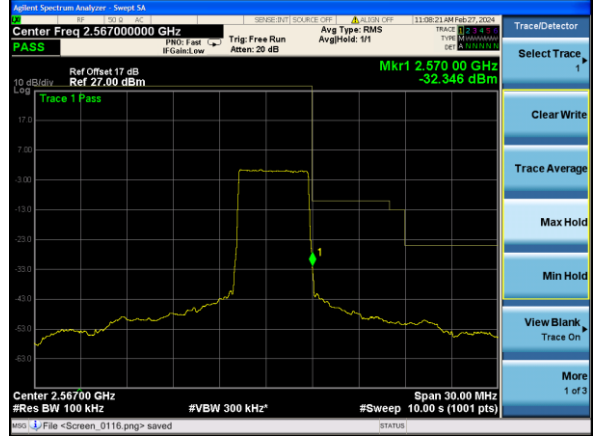

Highest channel

Test Mode: LTE Band 7 / 20MHz / 1RB / QPSK

Lowest channel

Highest channel

Test Mode: LTE Band 7 / 20MHz / 100RB / QPSK

Lowest channel

Highest channel

Test Mode: LTE Band 7 / 5MHz / 1RB / 16-QAM

Lowest channel

Highest channel

Test Mode: LTE Band 7 / 5MHz / 25RB / 16-QAM

Lowest channel

Highest channel

Test Mode: LTE Band 7 / 10MHz / 1RB / 16-QAM

Lowest channel

Highest channel

Test Mode: LTE Band 7 / 10MHz / 50RB / 16-QAM

Lowest channel

Highest channel

Test Mode: LTE Band 7 / 15MHz / 1RB / 16-QAM

Lowest channel

Highest channel

Test Mode: LTE Band 7 / 15MHz / 75RB / 16-QAM

Lowest channel

Highest channel

Test Mode: LTE Band 7 / 20MHz / 1RB / 16-QAM

Lowest channel

Highest channel

Test Mode: LTE Band 7 / 20MHz / 100RB / 16-QAM

Lowest channel

Highest channel

Test Mode: LTE Band 41 / 5MHz / 1RB / QPSK