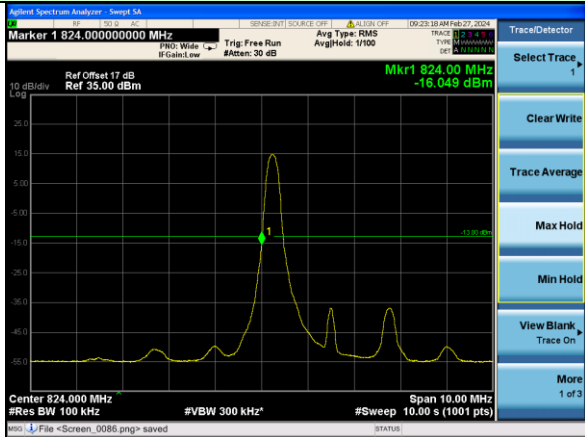

Highest channel

Test Mode: LTE Band 5 / 10MHz / 1RB / QPSK

Lowest channel

Highest channel

Test Mode: LTE Band 5 / 10MHz / 50RB / QPSK

Lowest channel

Highest channel

Test Mode: LTE Band 5 / 1.4MHz / 1RB / 16-QAM

Lowest channel

Highest channel

Test Mode: LTE Band 5 / 1.4MHz / 6RB / 16-QAM

Lowest channel

Highest channel

Test Mode: LTE Band 5 / 3MHz / 1RB / 16-QAM

Lowest channel

Highest channel

Test Mode: LTE Band 5 / 3MHz / 15RB / 16-QAM

Lowest channel

Highest channel

Test Mode: LTE Band 5 / 5MHz / 1RB / 16-QAM

Lowest channel

Highest channel

Test Mode: LTE Band 5 / 5MHz / 25RB / 16-QAM

Lowest channel

Highest channel

Test Mode: LTE Band 5 / 10MHz / 1RB / 16-QAM

Lowest channel

Highest channel

Test Mode: LTE Band 5 / 10MHz / 50RB / 16-QAM

Lowest channel

Highest channel

Test Mode: LTE Band 7 / 5MHz / 1RB / QPSK