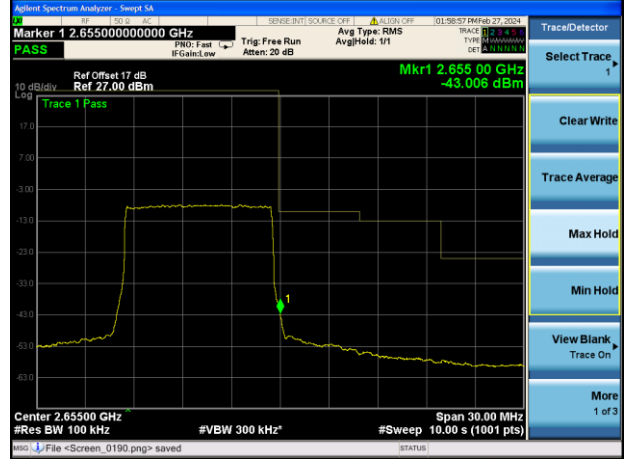

Highest channel

Test Mode: LTE Band 7 / 20MHz / 1RB / 16-QAM

Lowest channel

Highest channel

Test Mode: LTE Band 7 / 20MHz / 100RB / 16-QAM

Lowest channel

Highest channel

Test Mode: LTE Band 41 / 5MHz / 1RB / QPSK

Lowest channel

Highest channel

Test Mode: LTE Band 41 / 5MHz / 25RB / QPSK

Lowest channel

Highest channel

Test Mode: LTE Band 41 / 10MHz / 1RB / QPSK

Lowest channel

Highest channel

Test Mode: LTE Band 41 / 10MHz / 50RB / QPSK

Lowest channel

Highest channel