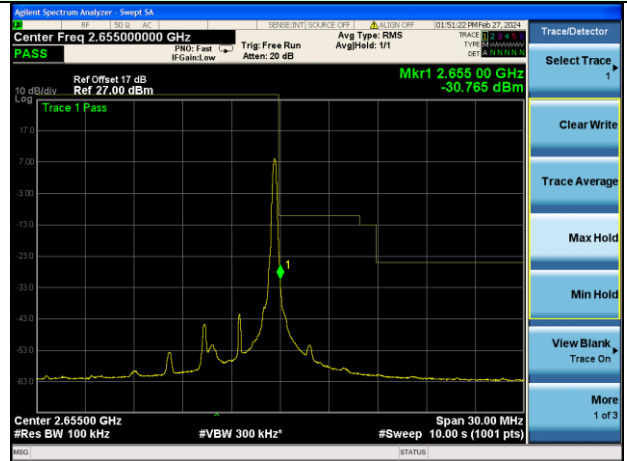

Test Mode: LTE Band 7 / 10MHz / 50RB / 16-QAM

Lowest channel

Highest channel

Test Mode: LTE Band 7 / 15MHz / 1RB / 16-QAM

Lowest channel

Highest channel

Test Mode: LTE Band 7 / 15MHz / 75RB / 16-QAM

Lowest channel

Highest channel

Test Mode: LTE Band 7 / 20MHz / 1RB / 16-QAM

Lowest channel

Highest channel

Test Mode: LTE Band 7 / 20MHz / 100RB / 16-QAM

Lowest channel

Highest channel

Test Mode: LTE Band 41 / 5MHz / 1RB / QPSK

Lowest channel

Highest channel

Test Mode: LTE Band 41 / 5MHz / 25RB / QPSK

Lowest channel

Highest channel

Test Mode: LTE Band 41 / 10MHz / 1RB / QPSK

Lowest channel

Highest channel