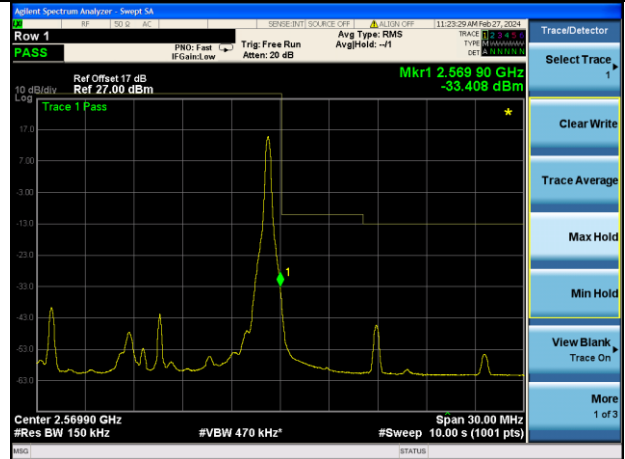

Lowest channel

Highest channel

Test Mode: LTE Band 7 / 5MHz / 25RB / QPSK

Lowest channel

Highest channel

Test Mode: LTE Band 7 / 10MHz / 1RB / QPSK

Lowest channel

Highest channel

Test Mode: LTE Band 7 / 10MHz / 50RB / QPSK

Lowest channel

Highest channel

Test Mode: LTE Band 7 / 15MHz / 1RB / QPSK

Lowest channel

Highest channel

Test Mode: LTE Band 7 / 15MHz / 75RB / QPSK

Lowest channel

Highest channel

Test Mode: LTE Band 7 / 20MHz / 1RB / QPSK

Lowest channel

Highest channel

Test Mode: LTE Band 7 / 20MHz / 100RB / QPSK

Lowest channel

Highest channel

Test Mode: LTE Band 7 / 5MHz / 1RB / 16-QAM

Lowest channel

Highest channel

Test Mode: LTE Band 7 / 5MHz / 25RB / 16-QAM

Lowest channel

Highest channel

Test Mode: LTE Band 7 / 10MHz / 1RB / 16-QAM

Lowest channel

Highest channel