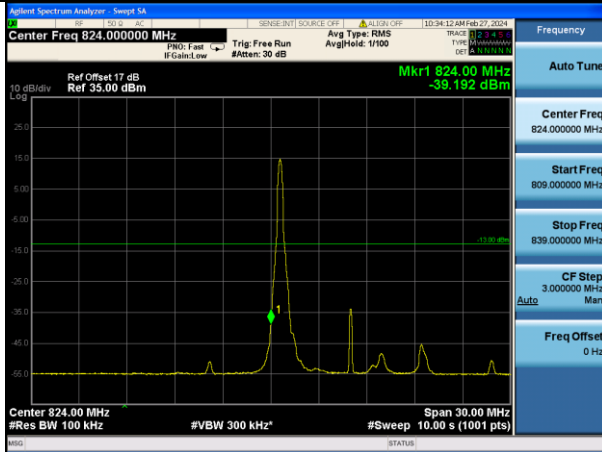

Test Mode: LTE Band 5 / 3MHz / 15RB / QPSK

Lowest channel

Highest channel

Test Mode: LTE Band 5 / 5MHz / 1RB / QPSK

Lowest channel

Highest channel

Test Mode: LTE Band 5 / 5MHz / 25RB / QPSK

Lowest channel

Highest channel

Test Mode: LTE Band 5 / 10MHz / 1RB / QPSK

Lowest channel

Highest channel

Test Mode: LTE Band 5 / 10MHz / 50RB / QPSK

Lowest channel

Highest channel

Test Mode: LTE Band 5 / 1.4MHz / 1RB / 16-QAM

Lowest channel

Highest channel

Test Mode: LTE Band 5 / 1.4MHz / 6RB / 16-QAM

Lowest channel

Highest channel

Test Mode: LTE Band 5 / 3MHz / 1RB / 16-QAM

Lowest channel

Highest channel