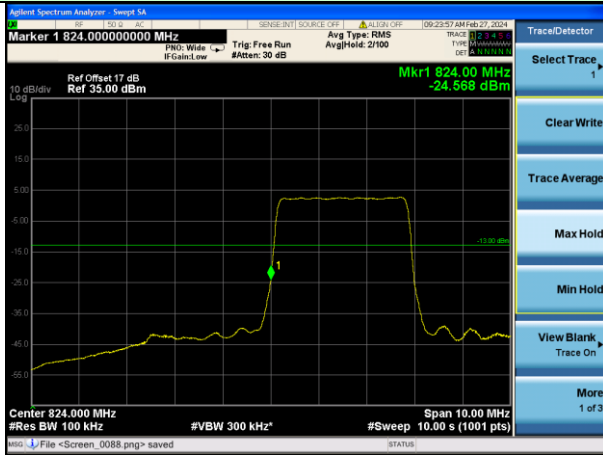

Highest channel

Test Mode: LTE Band 5 / 10MHz / 1RB / QPSK

Lowest channel

Highest channel

Test Mode: LTE Band 5 / 10MHz / 50RB / QPSK

Lowest channel

Highest channel

Test Mode: LTE Band 5 / 1.4MHz / 1RB / 16-QAM

Lowest channel

Highest channel

Test Mode: LTE Band 5 / 1.4MHz / 6RB / 16-QAM

Lowest channel

Highest channel

Test Mode: LTE Band 5 / 3MHz / 1RB / 16-QAM

Lowest channel

Highest channel

Test Mode: LTE Band 5 / 3MHz / 15RB / 16-QAM

Lowest channel

Highest channel

Test Mode: LTE Band 5 / 5MHz / 1RB / 16-QAM

Lowest channel

Highest channel

Test Mode: LTE Band 5 / 5MHz / 25RB / 16-QAM

Lowest channel

Highest channel

Test Mode: LTE Band 5 / 10MHz / 1RB / 16-QAM

Lowest channel

Highest channel

Test Mode: LTE Band 5 / 10MHz / 50RB / 16-QAM

Lowest channel

Highest channel

Test Mode: LTE Band 7 / 5MHz / 1RB / QPSK