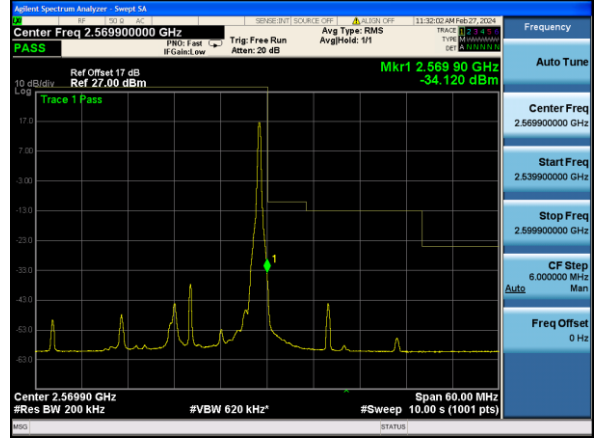

Lowest channel

Highest channel

Test Mode: LTE Band 7 / 5MHz / 25RB / QPSK

Lowest channel

Highest channel

Test Mode: LTE Band 7 / 10MHz / 1RB / QPSK

Lowest channel

Highest channel

Test Mode: LTE Band 7 / 10MHz / 50RB / QPSK

Lowest channel

Highest channel

Test Mode: LTE Band 7 / 15MHz / 1RB / QPSK

Lowest channel

Highest channel

Test Mode: LTE Band 7 / 15MHz / 75RB / QPSK

Lowest channel

Highest channel

Test Mode: LTE Band 7 / 20MHz / 1RB / QPSK

Lowest channel

Highest channel

Test Mode: LTE Band 7 / 20MHz / 100RB / QPSK

Lowest channel

Highest channel

Test Mode: LTE Band 7 / 5MHz / 1RB / 16-QAM