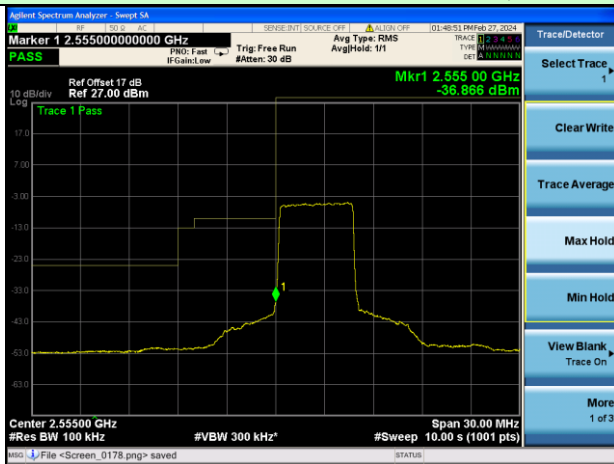

Test Mode: LTE Band 7 / 10MHz / 50RB / 16-QAM

Lowest channel

Highest channel

Test Mode: LTE Band 7 / 15MHz / 1RB / 16-QAM

Lowest channel

Highest channel

Test Mode: LTE Band 7 / 15MHz / 75RB / 16-QAM

Lowest channel

Highest channel

Test Mode: LTE Band 7 / 20MHz / 1RB / 16-QAM

Lowest channel

Highest channel

Test Mode: LTE Band 7 / 20MHz / 100RB / 16-QAM

Lowest channel

Highest channel

Test Mode: LTE Band 41 / 5MHz / 1RB / QPSK

Lowest channel

Highest channel

Test Mode: LTE Band 41 / 5MHz / 25RB / QPSK

Lowest channel

Highest channel

Test Mode: LTE Band 41 / 10MHz / 1RB / QPSK

Lowest channel

Highest channel