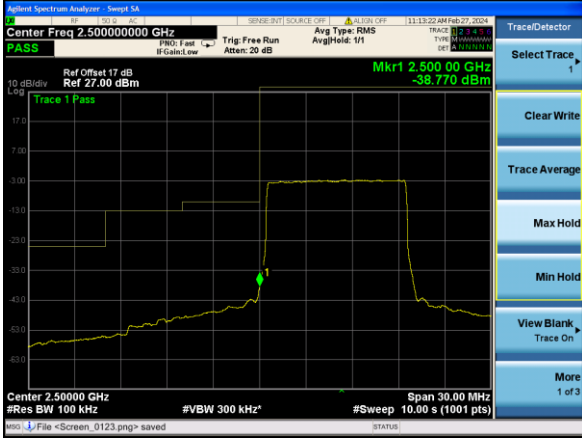

Highest channel

Test Mode: LTE Band 7 / 20MHz / 1RB / QPSK

Lowest channel

Highest channel

Test Mode: LTE Band 7 / 20MHz / 100RB / QPSK

Lowest channel

Highest channel

Test Mode: LTE Band 7 / 5MHz / 1RB / 16-QAM

Lowest channel

Highest channel

Test Mode: LTE Band 7 / 5MHz / 25RB / 16-QAM

Lowest channel

Highest channel

Test Mode: LTE Band 7 / 10MHz / 1RB / 16-QAM

Lowest channel

Highest channel

Test Mode: LTE Band 7 / 10MHz / 50RB / 16-QAM

Lowest channel

Highest channel

Test Mode: LTE Band 7 / 15MHz / 1RB / 16-QAM

Lowest channel

Highest channel

Test Mode: LTE Band 7 / 15MHz / 75RB / 16-QAM

Lowest channel

Highest channel

Test Mode: LTE Band 7 / 20MHz / 1RB / 16-QAM

Lowest channel

Highest channel

Test Mode: LTE Band 7 / 20MHz / 100RB / 16-QAM

Lowest channel

Highest channel

Test Mode: LTE Band 41 / 5MHz / 1RB / QPSK