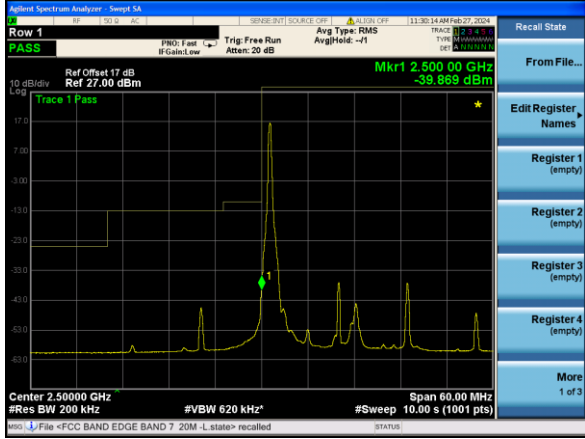

Lowest channel

Highest channel

Test Mode: LTE Band 7 / 5MHz / 25RB / QPSK

Lowest channel

Highest channel

Test Mode: LTE Band 7 / 10MHz / 1RB / QPSK

Lowest channel

Highest channel

Test Mode: LTE Band 7 / 10MHz / 50RB / QPSK

Lowest channel

Highest channel

Test Mode: LTE Band 7 / 15MHz / 1RB / QPSK

Lowest channel

Highest channel

Test Mode: LTE Band 7 / 15MHz / 75RB / QPSK

Lowest channel

Highest channel

Test Mode: LTE Band 7 / 20MHz / 1RB / QPSK

Lowest channel

Highest channel

Test Mode: LTE Band 7 / 20MHz / 100RB / QPSK

Lowest channel

Highest channel

Test Mode: LTE Band 7 / 5MHz / 1RB / 16-QAM