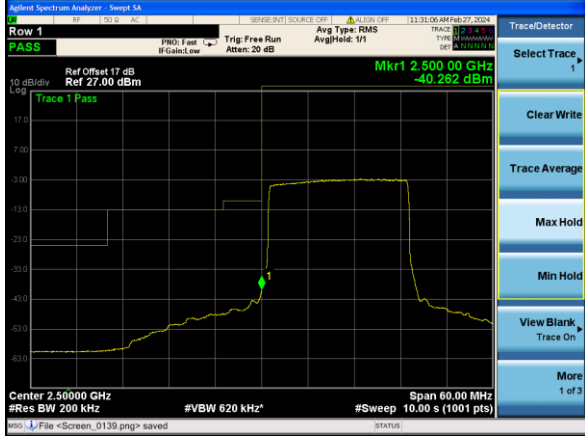

Test Mode: LTE Band 7 / 10MHz / 50RB / 16-QAM

Lowest channel

Highest channel

Test Mode: LTE Band 7 / 15MHz / 1RB / 16-QAM

Lowest channel

Highest channel

Test Mode: LTE Band 7 / 15MHz / 75RB / 16-QAM

Lowest channel

Highest channel

Test Mode: LTE Band 7 / 20MHz / 1RB / 16-QAM

Lowest channel

Highest channel

Test Mode: LTE Band 7 / 20MHz / 100RB / 16-QAM

Lowest channel

Highest channel

Test Mode: LTE Band 41 / 5MHz / 1RB / QPSK

Lowest channel

Highest channel

Test Mode: LTE Band 41 / 5MHz / 25RB / QPSK

Lowest channel

Highest channel

Test Mode: LTE Band 41 / 10MHz / 1RB / QPSK

Lowest channel

Highest channel

Test Mode: LTE Band 41 / 10MHz / 50RB / QPSK

Lowest channel

Highest channel