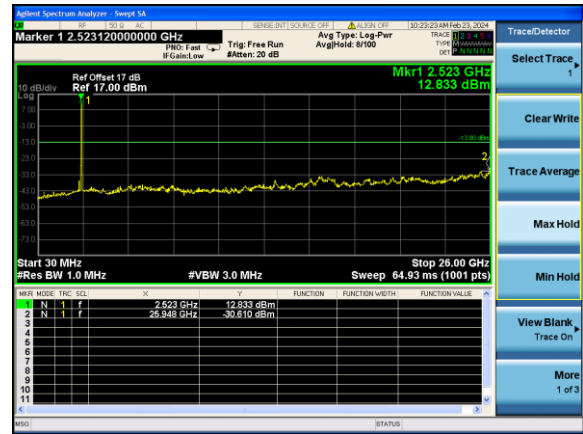

Highest channel

Test Mode: LTE Band 7 / 10MHz /1RB

Test Mode: LTE Band 7 / 10MHz /50RB

Lowest channel

Middle channel

Highest channel

Test Mode: LTE Band 7 / 15MHz /1RB Test Mode: LTE Band 7 / 15MHz /75RB

Lowest channel

Middle channel

Highest channel

Test Mode: LTE Band 7 / 20MHz /1RB Test Mode: LTE Band 7 / 20MHz /100RB

Lowest channel

Middle channel

Highest channel

Test Mode: LTE Band 41 / 5MHz / 1RB Test Mode: LTE Band 41 / 5MHz / 100RB

Lowest channel

Middle channel

Highest channel

Test Mode: LTE Band 41/ 10MHz /1RB Test Mode: LTE Band 41 / 10MHz /100RB

Lowest channel

Middle channel

Highest channel

Test Mode: LTE Band 41/ 15MHz /1RB Test Mode: LTE Band 41 / 15MHz /100RB

Lowest channel

Middle channel

Highest channel

Test Mode: LTE Band 41/ 20MHz /1RB Test Mode: LTE Band 41 / 20MHz /100RB

Lowest channel

Middle channel

Highest channel

Band Edge