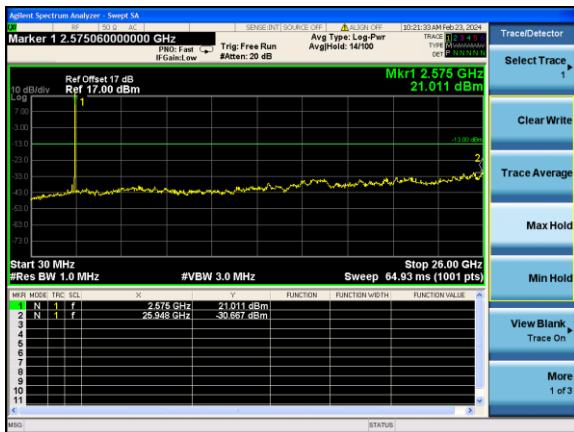

Test Mode: LTE Band 5/ 10MHz /1RB Test Mode: LTE Band 5/ 10MHz /50RB

Lowest channel

Middle channel

Highest channel

Test Mode: LTE Band 7 / 5MHz /1RB

Test Mode: LTE Band 7 / 5MHz /25RB

Lowest channel

Middle channel

Highest channel

Test Mode: LTE Band 7 / 10MHz /1RB

Test Mode: LTE Band 7 / 10MHz /50RB

Lowest channel

Middle channel

Highest channel

Test Mode: LTE Band 7 / 15MHz /1RB Test Mode: LTE Band 7 / 15MHz /75RB

Lowest channel

Middle channel

Highest channel

Test Mode: LTE Band 7 / 20MHz /1RB Test Mode: LTE Band 7 / 20MHz /100RB

Lowest channel

Middle channel

Highest channel

Test Mode: LTE Band 41 / 5MHz / 1RB Test Mode: LTE Band 41 / 5MHz / 100RB

Lowest channel

Middle channel

Highest channel

Test Mode: LTE Band 41/ 10MHz /1RB Test Mode: LTE Band 41 / 10MHz /100RB

Lowest channel

Middle channel

Highest channel

Test Mode: LTE Band 41/ 15MHz /1RB Test Mode: LTE Band 41 / 15MHz /100RB