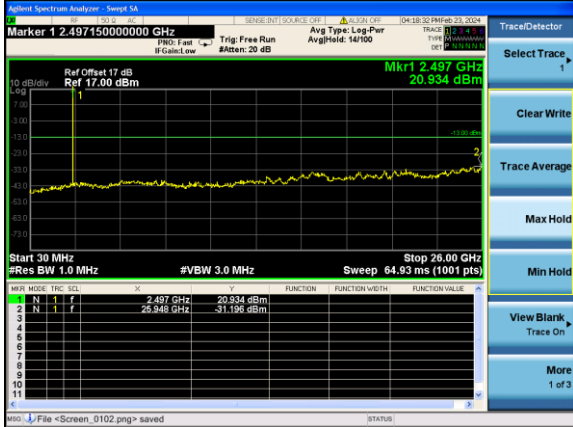

Highest channel

Test Mode: LTE Band 7 / 10MHz /1RB

Test Mode: LTE Band 7 / 10MHz /50RB

Lowest channel

Middle channel

Highest channel

Test Mode: LTE Band 7 / 15MHz /1RB Test Mode: LTE Band 7 / 15MHz /75RB

Lowest channel

Middle channel

Highest channel

Test Mode: LTE Band 7 / 20MHz /1RB Test Mode: LTE Band 7 / 20MHz /100RB

Lowest channel

Middle channel

Highest channel

Test Mode: LTE Band 41 / 5MHz / 1RB Test Mode: LTE Band 41 / 5MHz / 100RB

Lowest channel

Middle channel

Highest channel

Test Mode: LTE Band 41/ 10MHz /1RB Test Mode: LTE Band 41 / 10MHz /100RB

Lowest channel

Middle channel

Highest channel

Test Mode: LTE Band 41/ 15MHz /1RB Test Mode: LTE Band 41 / 15MHz /100RB

Lowest channel

Middle channel

Highest channel

Test Mode: LTE Band 41/ 20MHz /1RB Test Mode: LTE Band 41 / 20MHz /100RB

Lowest channel

Middle channel

Highest channel

Band Edge