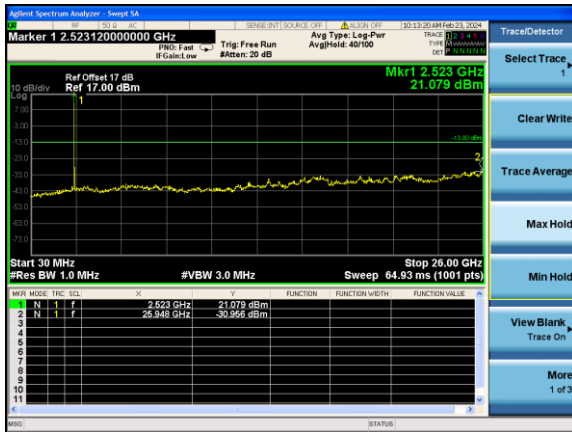

Test Mode: LTE Band 5/ 10MHz /1RB Test Mode: LTE Band 5/ 10MHz /50RB

Lowest channel

Middle channel

Highest channel

Test Mode: LTE Band 7 / 5MHz /1RB

Test Mode: LTE Band 7 / 5MHz /25RB

Lowest channel

Middle channel

Highest channel

Test Mode: LTE Band 7 / 10MHz /1RB

Test Mode: LTE Band 7 / 10MHz /50RB

Lowest channel

Middle channel

Highest channel

Test Mode: LTE Band 7 / 15MHz /1RB Test Mode: LTE Band 7 / 15MHz /75RB

Lowest channel

Middle channel

Highest channel

Test Mode: LTE Band 7 / 20MHz /1RB Test Mode: LTE Band 7 / 20MHz /100RB

Lowest channel

Middle channel

Highest channel

Test Mode: LTE Band 41 / 5MHz / 1RB Test Mode: LTE Band 41 / 5MHz / 100RB