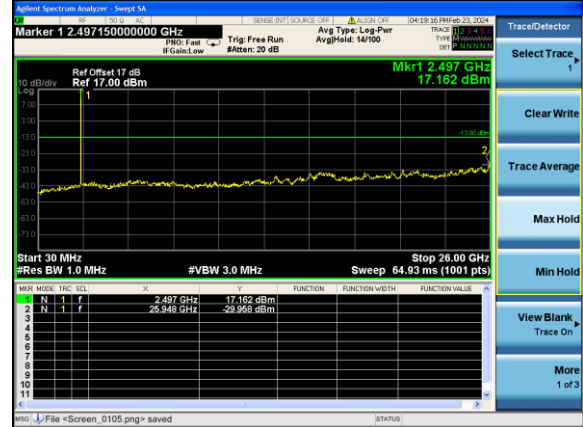

Highest channel

Test Mode: LTE Band 7 / 10MHz /1RB

Test Mode: LTE Band 7 / 10MHz /50RB

Lowest channel

Middle channel

Highest channel

Test Mode: LTE Band 7 / 15MHz /1RB Test Mode: LTE Band 7 / 15MHz /75RB

Lowest channel

Middle channel

Highest channel

Test Mode: LTE Band 7 / 20MHz /1RB Test Mode: LTE Band 7 / 20MHz /100RB

Lowest channel

Middle channel

Highest channel

Test Mode: LTE Band 41 / 5MHz / 1RB Test Mode: LTE Band 41 / 5MHz / 100RB

Lowest channel

Middle channel

Highest channel

Test Mode: LTE Band 41/ 10MHz /1RB Test Mode: LTE Band 41 / 10MHz /100RB

Lowest channel

Middle channel

Highest channel

Test Mode: LTE Band 41/ 15MHz /1RB Test Mode: LTE Band 41 / 15MHz /100RB

Lowest channel

Middle channel

Highest channel

Test Mode: LTE Band 41/ 20MHz /1RB Test Mode: LTE Band 41 / 20MHz /100RB

Lowest channel

Middle channel

Highest channel

Band Edge