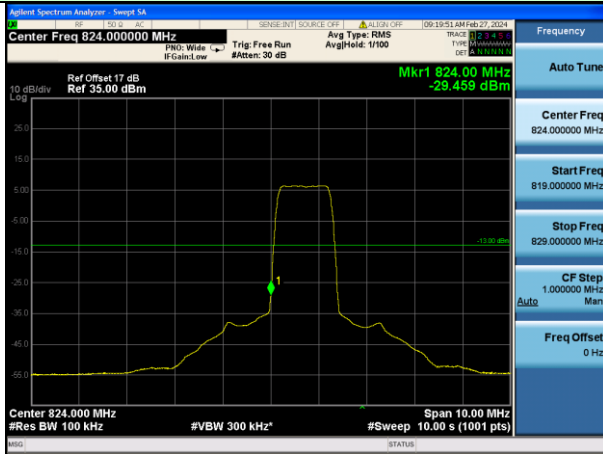

Lowest channel

Middle channel

Highest channel

Test Mode: LTE Band 41/ 20MHz /1RB Test Mode: LTE Band 41 / 20MHz /100RB

Lowest channel

Middle channel

Highest channel

Band Edge

Test Mode: LTE Band 5 / 1.4MHz / 1RB / QPSK

Lowest channel

Highest channel

Test Mode: LTE Band 5 / 1.4MHz / 6RB / QPSK

Lowest channel

Highest channel

Test Mode: LTE Band 5 / 3MHz / 1RB / QPSK

Lowest channel

Highest channel