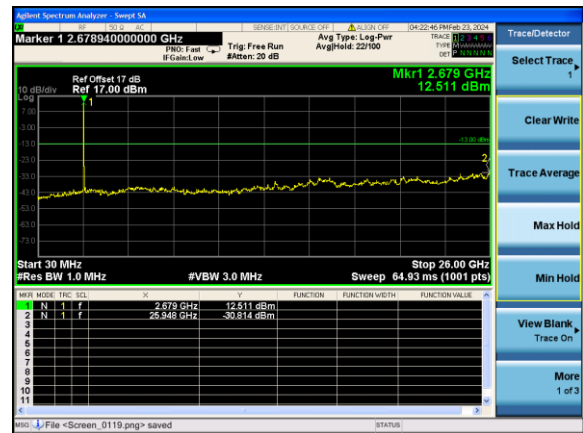

Middle channel

Highest channel

Test Mode: LTE Band 7 / 20MHz /1RB Test Mode: LTE Band 7 / 20MHz /100RB

Lowest channel

Middle channel

Highest channel

Test Mode: LTE Band 41 / 5MHz / 1RB Test Mode: LTE Band 41 / 5MHz / 100RB

Lowest channel

Middle channel

Highest channel

Test Mode: LTE Band 41/ 10MHz /1RB Test Mode: LTE Band 41 / 10MHz /100RB

Lowest channel

Middle channel

Highest channel

Test Mode: LTE Band 41/ 15MHz /1RB Test Mode: LTE Band 41 / 15MHz /100RB

Lowest channel

Middle channel

Highest channel

Test Mode: LTE Band 41/ 20MHz /1RB Test Mode: LTE Band 41 / 20MHz /100RB

Lowest channel

Middle channel

Highest channel

Band Edge

Highest channel