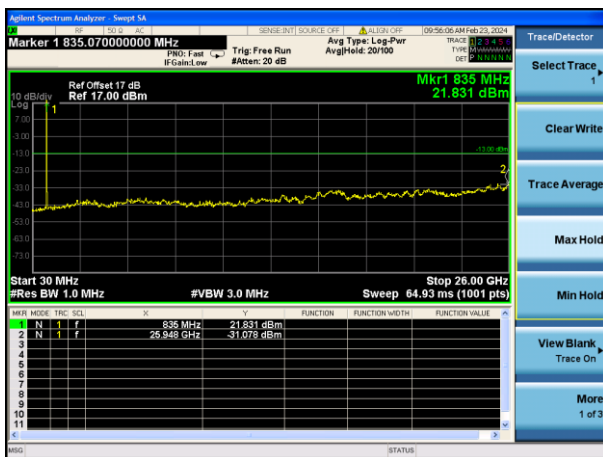

Test Mode: LTE Band 5/ 10MHz /1RB Test Mode: LTE Band 5/ 10MHz /50RB

Lowest channel

Middle channel

Highest channel

Test Mode: LTE Band 7 / 5MHz /1RB

Test Mode: LTE Band 7 / 5MHz /25RB

Lowest channel

Middle channel

Highest channel

Test Mode: LTE Band 7 / 10MHz /1RB

Test Mode: LTE Band 7 / 10MHz /50RB

Lowest channel

Middle channel

Highest channel

Test Mode: LTE Band 7 / 15MHz /1RB Test Mode: LTE Band 7 / 15MHz /75RB

Lowest channel

Middle channel

Highest channel

Test Mode: LTE Band 7 / 20MHz /1RB Test Mode: LTE Band 7 / 20MHz /100RB

Lowest channel

Middle channel

Highest channel

Test Mode: LTE Band 41 / 5MHz / 1RB Test Mode: LTE Band 41 / 5MHz / 100RB