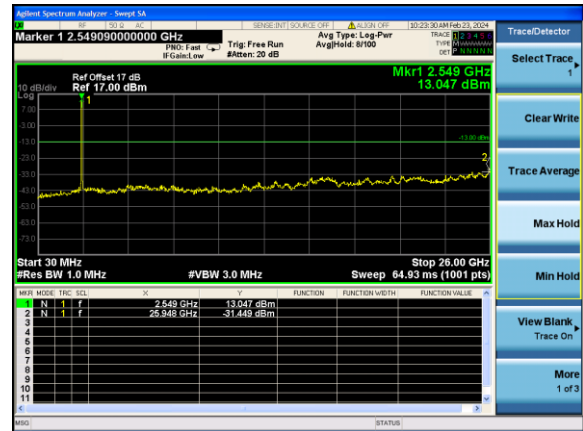

Highest channel

Test Mode: LTE Band 7 / 10MHz /1RB

Test Mode: LTE Band 7 / 10MHz /50RB

Lowest channel

Middle channel

Highest channel

Test Mode: LTE Band 7 / 15MHz /1RB Test Mode: LTE Band 7 / 15MHz /75RB

Lowest channel

Middle channel

Highest channel

Test Mode: LTE Band 7 / 20MHz /1RB Test Mode: LTE Band 7 / 20MHz /100RB

Lowest channel

Middle channel

Highest channel

Test Mode: LTE Band 41 / 5MHz / 1RB Test Mode: LTE Band 41 / 5MHz / 100RB

Lowest channel

Middle channel

Highest channel

Test Mode: LTE Band 41/ 10MHz /1RB Test Mode: LTE Band 41 / 10MHz /100RB

Lowest channel

Middle channel

Highest channel

Test Mode: LTE Band 41/ 15MHz /1RB Test Mode: LTE Band 41 / 15MHz /100RB

Lowest channel

Middle channel

Highest channel

Test Mode: LTE Band 41/ 20MHz /1RB Test Mode: LTE Band 41 / 20MHz /100RB

Lowest channel

Middle channel

Highest channel

Band Edge