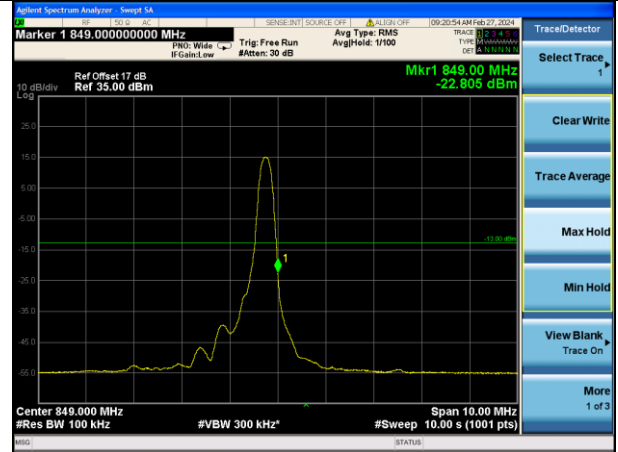

Lowest channel

Middle channel

Highest channel

Test Mode: LTE Band 41/ 10MHz /1RB Test Mode: LTE Band 41 / 10MHz /100RB

Lowest channel

Middle channel

Highest channel

Test Mode: LTE Band 41/ 15MHz /1RB Test Mode: LTE Band 41 / 15MHz /100RB

Lowest channel

Middle channel

Highest channel

Test Mode: LTE Band 41/ 20MHz /1RB Test Mode: LTE Band 41 / 20MHz /100RB

Lowest channel

Middle channel

Highest channel

Band Edge

Test Mode: LTE Band 5 / 1.4MHz / 1RB / QPSK

Lowest channel

Highest channel

Test Mode: LTE Band 5 / 1.4MHz / 6RB / QPSK

Lowest channel

Highest channel

Test Mode: LTE Band 5 / 3MHz / 1RB / QPSK

Lowest channel

Highest channel