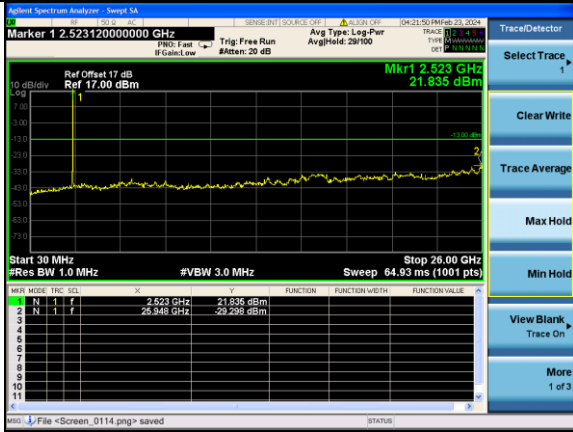

Middle channel

Highest channel

Test Mode: LTE Band 7 / 20MHz /1RB Test Mode: LTE Band 7 / 20MHz /100RB

Lowest channel

Middle channel

Highest channel

Test Mode: LTE Band 41 / 5MHz / 1RB Test Mode: LTE Band 41 / 5MHz / 100RB

Lowest channel

Middle channel

Highest channel

Test Mode: LTE Band 41/ 10MHz /1RB Test Mode: LTE Band 41 / 10MHz /100RB

Lowest channel

Middle channel

Highest channel

Test Mode: LTE Band 41/ 15MHz /1RB Test Mode: LTE Band 41 / 15MHz /100RB

Lowest channel

Middle channel

Highest channel

Test Mode: LTE Band 41/ 20MHz /1RB Test Mode: LTE Band 41 / 20MHz /100RB

Lowest channel

Middle channel

Highest channel

Band Edge

Highest channel