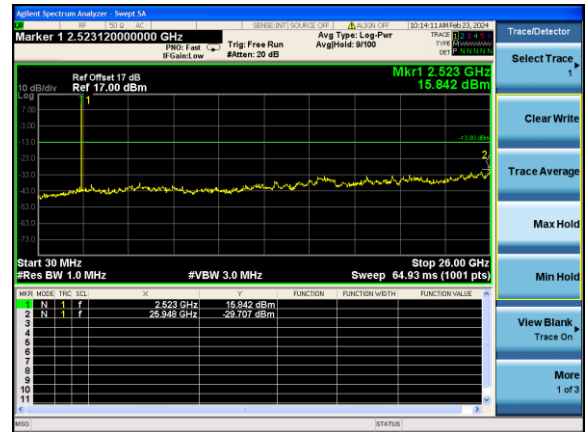

Test Mode: LTE Band 5/ 10MHz /1RB Test Mode: LTE Band 5/ 10MHz /50RB

Lowest channel

Middle channel

Highest channel

Test Mode: LTE Band 7 / 5MHz /1RB

Test Mode: LTE Band 7 / 5MHz /25RB

Lowest channel

Middle channel

Highest channel

Test Mode: LTE Band 7 / 10MHz /1RB

Test Mode: LTE Band 7 / 10MHz /50RB

Lowest channel

Middle channel

Highest channel

Test Mode: LTE Band 7 / 15MHz /1RB Test Mode: LTE Band 7 / 15MHz /75RB

Lowest channel

Middle channel

Highest channel

Test Mode: LTE Band 7 / 20MHz /1RB Test Mode: LTE Band 7 / 20MHz /100RB

Lowest channel

Middle channel

Highest channel

Test Mode: LTE Band 41 / 5MHz / 1RB Test Mode: LTE Band 41 / 5MHz / 100RB