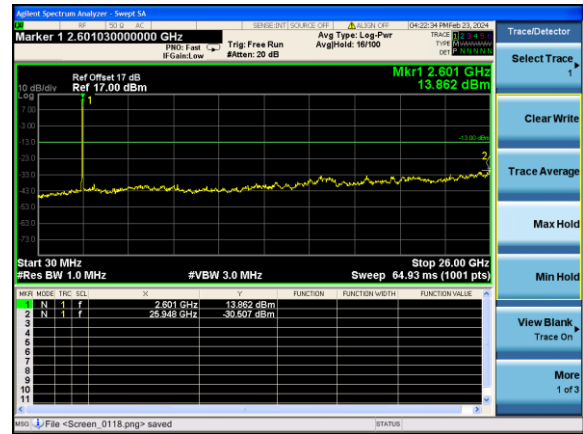

Middle channel

Highest channel

Test Mode: LTE Band 7 / 20MHz /1RB Test Mode: LTE Band 7 / 20MHz /100RB

Lowest channel

Middle channel

Highest channel

Test Mode: LTE Band 41 / 5MHz / 1RB Test Mode: LTE Band 41 / 5MHz / 100RB

Lowest channel

Middle channel

Highest channel

Test Mode: LTE Band 41/ 10MHz /1RB Test Mode: LTE Band 41 / 10MHz /100RB

Lowest channel

Middle channel

Highest channel

Test Mode: LTE Band 41/ 15MHz /1RB Test Mode: LTE Band 41 / 15MHz /100RB

Lowest channel

Middle channel

Highest channel

Test Mode: LTE Band 41/ 20MHz /1RB Test Mode: LTE Band 41 / 20MHz /100RB

Lowest channel

Middle channel

Highest channel

Band Edge

Highest channel