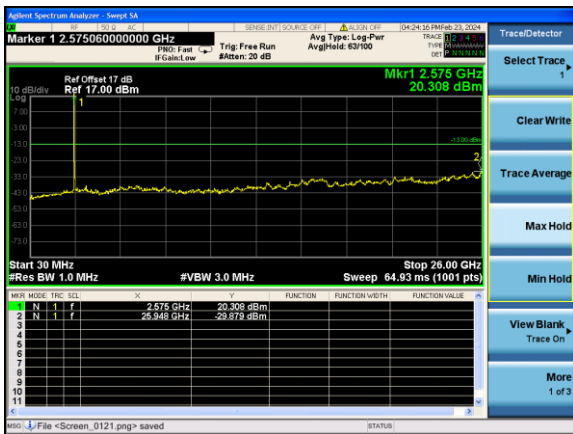

Lowest channel

Middle channel

Highest channel

Test Mode: LTE Band 41/ 10MHz /1RB Test Mode: LTE Band 41 / 10MHz /100RB

Lowest channel

Middle channel

Highest channel

Test Mode: LTE Band 41/ 15MHz /1RB Test Mode: LTE Band 41 / 15MHz /100RB

Lowest channel

Middle channel

Highest channel

Test Mode: LTE Band 41/ 20MHz /1RB Test Mode: LTE Band 41 / 20MHz /100RB

Lowest channel

Middle channel

Highest channel

Band Edge

Test Mode: LTE Band 5 / 1.4MHz / 1RB / QPSK

Lowest channel

Highest channel

Test Mode: LTE Band 5 / 1.4MHz / 6RB / QPSK

Lowest channel

Highest channel

Test Mode: LTE Band 5 / 3MHz / 1RB / QPSK

Lowest channel

Highest channel