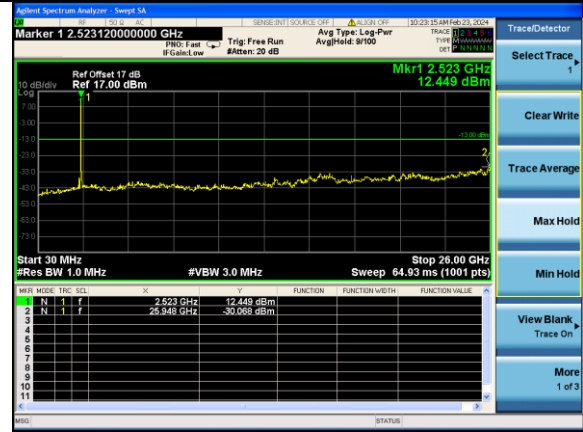

Test Mode: LTE Band 5/ 10MHz /1RB Test Mode: LTE Band 5/ 10MHz /50RB

Lowest channel

Middle channel

Highest channel

Test Mode: LTE Band 7 / 5MHz /1RB

Test Mode: LTE Band 7 / 5MHz /25RB

Lowest channel

Middle channel

Highest channel

Test Mode: LTE Band 7 / 10MHz /1RB

Test Mode: LTE Band 7 / 10MHz /50RB

Lowest channel

Middle channel

Highest channel

Test Mode: LTE Band 7 / 15MHz /1RB Test Mode: LTE Band 7 / 15MHz /75RB

Lowest channel

Middle channel

Highest channel

Test Mode: LTE Band 7 / 20MHz /1RB Test Mode: LTE Band 7 / 20MHz /100RB

Lowest channel

Middle channel

Highest channel

Test Mode: LTE Band 41 / 5MHz / 1RB Test Mode: LTE Band 41 / 5MHz / 100RB

Lowest channel

Middle channel

Highest channel

Test Mode: LTE Band 41/ 10MHz /1RB Test Mode: LTE Band 41 / 10MHz /100RB

Lowest channel

Middle channel

Highest channel

Test Mode: LTE Band 41/ 15MHz /1RB Test Mode: LTE Band 41 / 15MHz /100RB