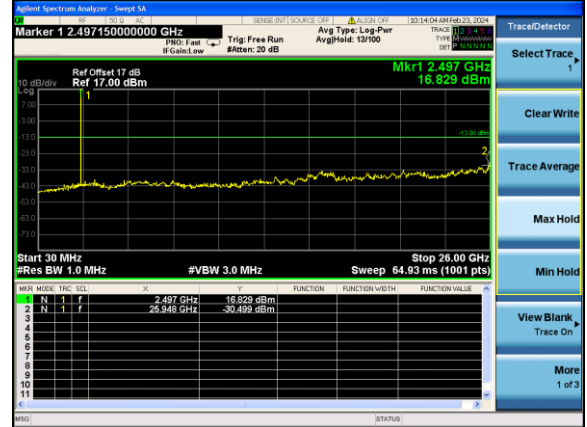

Test Mode: LTE Band 5/ 10MHz /1RB Test Mode: LTE Band 5/ 10MHz /50RB

Lowest channel

Middle channel

Highest channel

Test Mode: LTE Band 7 / 5MHz /1RB

Test Mode: LTE Band 7 / 5MHz /25RB

Lowest channel

Middle channel

Highest channel

Test Mode: LTE Band 7 / 10MHz /1RB

Test Mode: LTE Band 7 / 10MHz /50RB

Lowest channel

Middle channel

Highest channel

Test Mode: LTE Band 7 / 15MHz /1RB Test Mode: LTE Band 7 / 15MHz /75RB

Lowest channel

Middle channel

Highest channel

Test Mode: LTE Band 7 / 20MHz /1RB Test Mode: LTE Band 7 / 20MHz /100RB

Lowest channel

Middle channel

Highest channel

Test Mode: LTE Band 41 / 5MHz / 1RB Test Mode: LTE Band 41 / 5MHz / 100RB