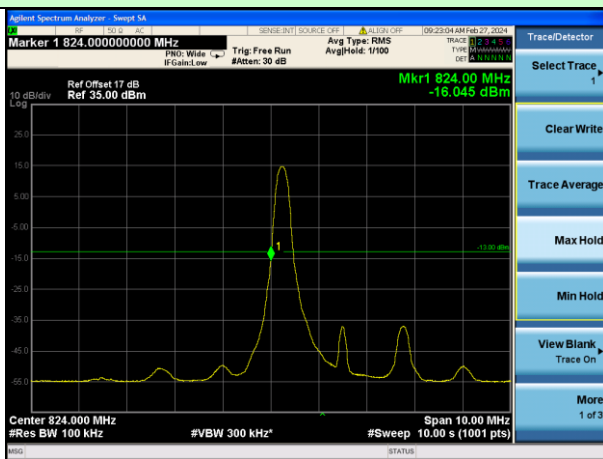

Lowest channel

Middle channel

Highest channel

Test Mode: LTE Band 41/ 20MHz /1RB Test Mode: LTE Band 41 / 20MHz /100RB

Lowest channel

Middle channel

Highest channel

Band Edge

Test Mode: LTE Band 5 / 1.4MHz / 1RB / QPSK

Lowest channel

Highest channel

Test Mode: LTE Band 5 / 1.4MHz / 6RB / QPSK

Lowest channel

Highest channel

Test Mode: LTE Band 5 / 3MHz / 1RB / QPSK

Lowest channel

Highest channel