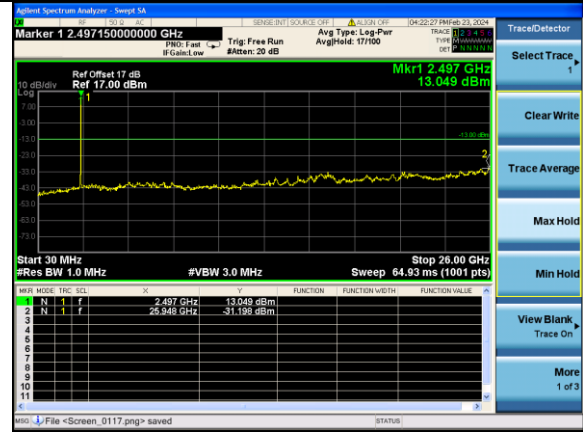

Middle channel

Highest channel

Test Mode: LTE Band 7 / 20MHz /1RB Test Mode: LTE Band 7 / 20MHz /100RB

Lowest channel

Middle channel

Highest channel

Test Mode: LTE Band 41 / 5MHz / 1RB Test Mode: LTE Band 41 / 5MHz / 100RB

Lowest channel

Middle channel

Highest channel

Test Mode: LTE Band 41/ 10MHz /1RB Test Mode: LTE Band 41 / 10MHz /100RB

Lowest channel

Middle channel

Highest channel

Test Mode: LTE Band 41/ 15MHz /1RB Test Mode: LTE Band 41 / 15MHz /100RB

Lowest channel

Middle channel

Highest channel

Test Mode: LTE Band 41/ 20MHz /1RB Test Mode: LTE Band 41 / 20MHz /100RB

Lowest channel

Middle channel

Highest channel

Band Edge

Highest channel