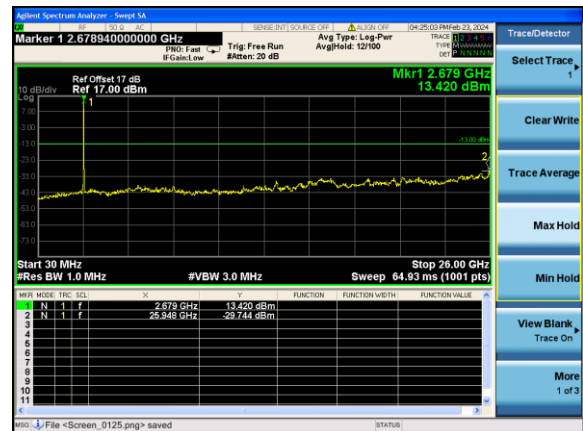

Lowest channel

Middle channel

Highest channel

Test Mode: LTE Band 41/ 10MHz /1RB Test Mode: LTE Band 41 / 10MHz /100RB

Lowest channel

Middle channel

Highest channel

Test Mode: LTE Band 41/ 15MHz /1RB Test Mode: LTE Band 41 / 15MHz /100RB

Lowest channel

Middle channel

Highest channel

Test Mode: LTE Band 41/ 20MHz /1RB Test Mode: LTE Band 41 / 20MHz /100RB

Lowest channel

Middle channel

Highest channel

Band Edge

Test Mode: LTE Band 5 / 1.4MHz / 1RB / QPSK

Lowest channel

Highest channel

Test Mode: LTE Band 5 / 1.4MHz / 6RB / QPSK

Lowest channel

Highest channel

Test Mode: LTE Band 5 / 3MHz / 1RB / QPSK

Lowest channel

Highest channel