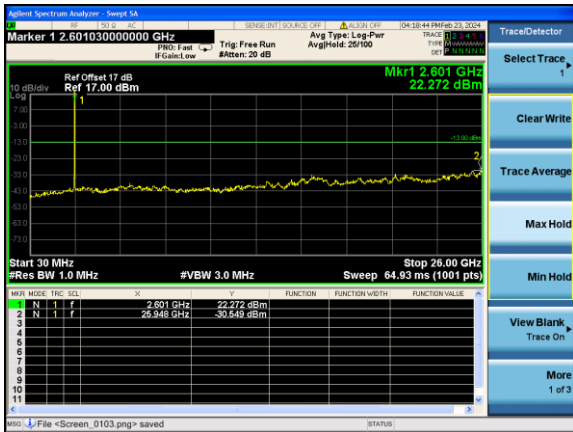

Highest channel

Test Mode: LTE Band 7 / 10MHz /1RB

Test Mode: LTE Band 7 / 10MHz /50RB

Lowest channel

Middle channel

Highest channel

Test Mode: LTE Band 7 / 15MHz /1RB Test Mode: LTE Band 7 / 15MHz /75RB

Lowest channel

Middle channel

Highest channel

Test Mode: LTE Band 7 / 20MHz /1RB Test Mode: LTE Band 7 / 20MHz /100RB

Lowest channel

Middle channel

Highest channel

Test Mode: LTE Band 41 / 5MHz / 1RB Test Mode: LTE Band 41 / 5MHz / 100RB

Lowest channel

Middle channel

Highest channel

Test Mode: LTE Band 41/ 10MHz /1RB Test Mode: LTE Band 41 / 10MHz /100RB

Lowest channel

Middle channel

Highest channel

Test Mode: LTE Band 41/ 15MHz /1RB Test Mode: LTE Band 41 / 15MHz /100RB

Lowest channel

Middle channel

Highest channel

Test Mode: LTE Band 41/ 20MHz /1RB Test Mode: LTE Band 41 / 20MHz /100RB

Lowest channel

Middle channel

Highest channel

Band Edge