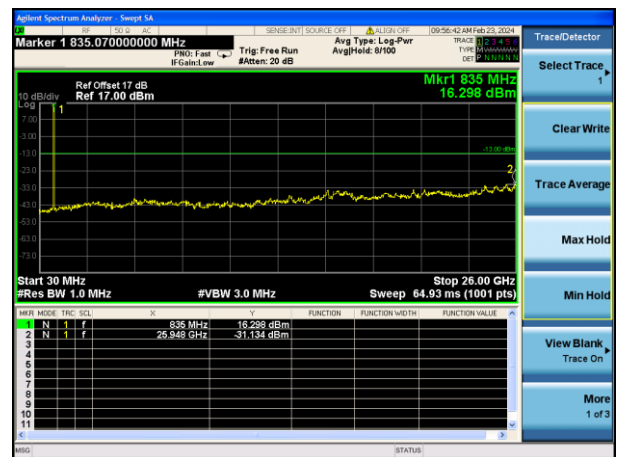

Test Mode: LTE Band 5/ 10MHz /1RB Test Mode: LTE Band 5/ 10MHz /50RB

Lowest channel

Middle channel

Highest channel

Test Mode: LTE Band 7 / 5MHz /1RB

Test Mode: LTE Band 7 / 5MHz /25RB

Lowest channel

Middle channel

Highest channel

Test Mode: LTE Band 7 / 10MHz /1RB

Test Mode: LTE Band 7 / 10MHz /50RB

Lowest channel

Middle channel

Highest channel

Test Mode: LTE Band 7 / 15MHz /1RB Test Mode: LTE Band 7 / 15MHz /75RB

Lowest channel

Middle channel

Highest channel

Test Mode: LTE Band 7 / 20MHz /1RB Test Mode: LTE Band 7 / 20MHz /100RB

Lowest channel

Middle channel

Highest channel

Test Mode: LTE Band 41 / 5MHz / 1RB Test Mode: LTE Band 41 / 5MHz / 100RB