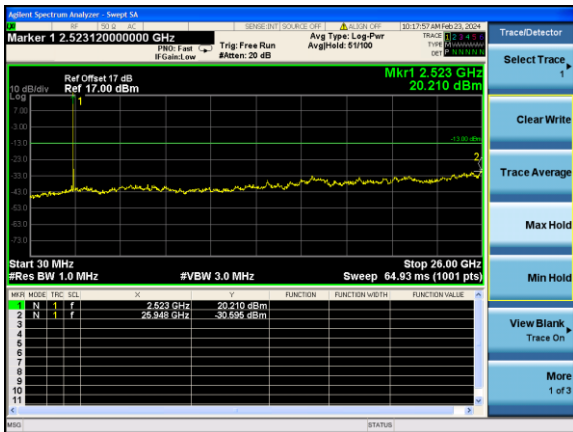

Test Mode: LTE Band 5/ 10MHz /1RB Test Mode: LTE Band 5/ 10MHz /50RB

Lowest channel

Middle channel

Highest channel

Test Mode: LTE Band 7 / 5MHz /1RB

Test Mode: LTE Band 7 / 5MHz /25RB

Lowest channel

Middle channel

Highest channel

Test Mode: LTE Band 7 / 10MHz /1RB

Test Mode: LTE Band 7 / 10MHz /50RB

Lowest channel

Middle channel

Highest channel

Test Mode: LTE Band 7 / 15MHz /1RB Test Mode: LTE Band 7 / 15MHz /75RB

Lowest channel

Middle channel

Highest channel

Test Mode: LTE Band 7 / 20MHz /1RB Test Mode: LTE Band 7 / 20MHz /100RB

Lowest channel

Middle channel

Highest channel

Test Mode: LTE Band 41 / 5MHz / 1RB Test Mode: LTE Band 41 / 5MHz / 100RB