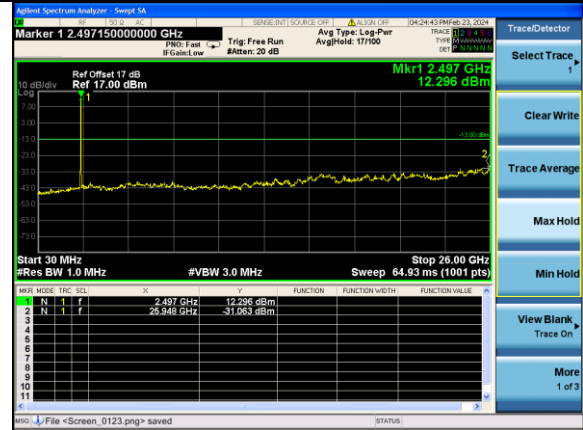

Lowest channel

Middle channel

Highest channel

Test Mode: LTE Band 41/ 10MHz /1RB Test Mode: LTE Band 41 / 10MHz /100RB

Lowest channel

Middle channel

Highest channel

Test Mode: LTE Band 41/ 15MHz /1RB Test Mode: LTE Band 41 / 15MHz /100RB

Lowest channel

Middle channel

Highest channel

Test Mode: LTE Band 41/ 20MHz /1RB Test Mode: LTE Band 41 / 20MHz /100RB

Lowest channel

Middle channel

Highest channel

Band Edge

Test Mode: LTE Band 5 / 1.4MHz / 1RB / QPSK

Lowest channel

Highest channel

Test Mode: LTE Band 5 / 1.4MHz / 6RB / QPSK

Lowest channel

Highest channel

Test Mode: LTE Band 5 / 3MHz / 1RB / QPSK

Lowest channel

Highest channel