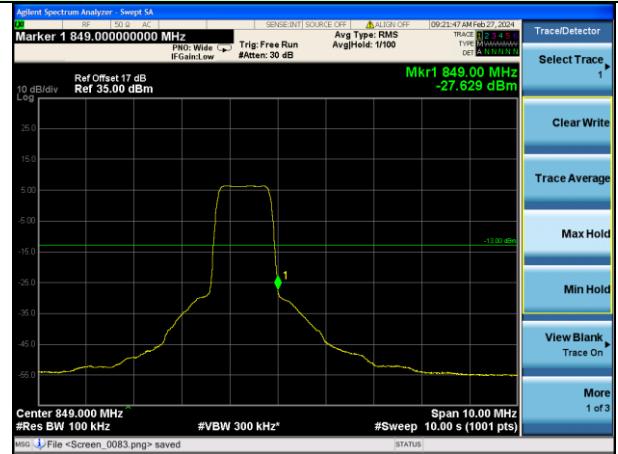

Lowest channel

Middle channel

Highest channel

Test Mode: LTE Band 41/ 20MHz /1RB Test Mode: LTE Band 41 / 20MHz /100RB

Lowest channel

Middle channel

Highest channel

Band Edge

Test Mode: LTE Band 5 / 1.4MHz / 1RB / QPSK

Lowest channel

Highest channel

Test Mode: LTE Band 5 / 1.4MHz / 6RB / QPSK

Lowest channel

Highest channel

Test Mode: LTE Band 5 / 3MHz / 1RB / QPSK

Lowest channel

Highest channel