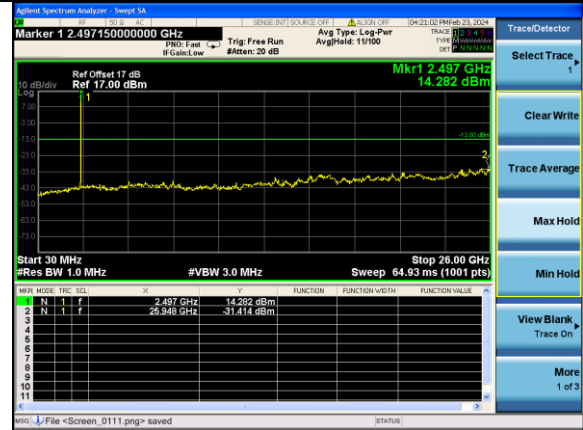

Middle channel

Highest channel

Test Mode: LTE Band 7 / 20MHz /1RB Test Mode: LTE Band 7 / 20MHz /100RB

Lowest channel

Middle channel

Highest channel

Test Mode: LTE Band 41 / 5MHz / 1RB Test Mode: LTE Band 41 / 5MHz / 100RB

Lowest channel

Middle channel

Highest channel

Test Mode: LTE Band 41/ 10MHz /1RB Test Mode: LTE Band 41 / 10MHz /100RB

Lowest channel

Middle channel

Highest channel

Test Mode: LTE Band 41/ 15MHz /1RB Test Mode: LTE Band 41 / 15MHz /100RB

Lowest channel

Middle channel

Highest channel

Test Mode: LTE Band 41/ 20MHz /1RB Test Mode: LTE Band 41 / 20MHz /100RB

Lowest channel

Middle channel

Highest channel

Band Edge

Highest channel