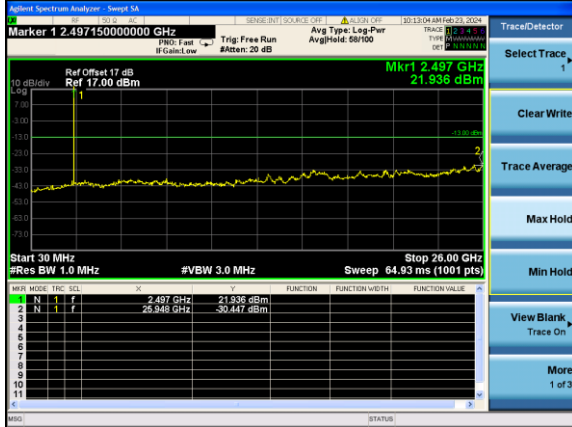

Test Mode: LTE Band 5/ 10MHz /1RB Test Mode: LTE Band 5/ 10MHz /50RB

Lowest channel

Middle channel

Highest channel

Test Mode: LTE Band 7 / 5MHz /1RB

Test Mode: LTE Band 7 / 5MHz /25RB

Lowest channel

Middle channel

Highest channel

Test Mode: LTE Band 7 / 10MHz /1RB

Test Mode: LTE Band 7 / 10MHz /50RB

Lowest channel

Middle channel

Highest channel

Test Mode: LTE Band 7 / 15MHz /1RB Test Mode: LTE Band 7 / 15MHz /75RB

Lowest channel

Middle channel

Highest channel

Test Mode: LTE Band 7 / 20MHz /1RB Test Mode: LTE Band 7 / 20MHz /100RB

Lowest channel

Middle channel

Highest channel

Test Mode: LTE Band 41 / 5MHz / 1RB Test Mode: LTE Band 41 / 5MHz / 100RB