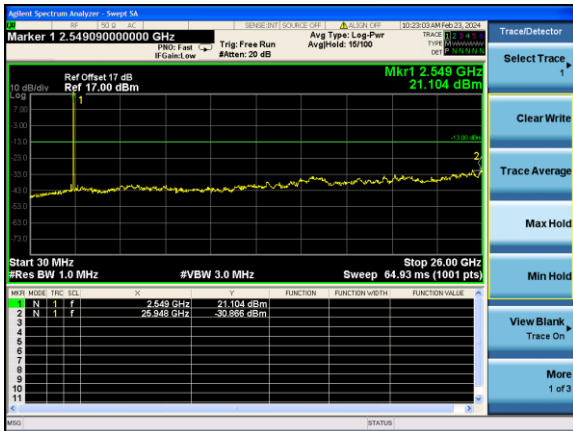

Highest channel

Test Mode: LTE Band 7 / 10MHz /1RB

Test Mode: LTE Band 7 / 10MHz /50RB

Lowest channel

Middle channel

Highest channel

Test Mode: LTE Band 7 / 15MHz /1RB Test Mode: LTE Band 7 / 15MHz /75RB

Lowest channel

Middle channel

Highest channel

Test Mode: LTE Band 7 / 20MHz /1RB Test Mode: LTE Band 7 / 20MHz /100RB

Lowest channel

Middle channel

Highest channel

Test Mode: LTE Band 41 / 5MHz / 1RB Test Mode: LTE Band 41 / 5MHz / 100RB

Lowest channel

Middle channel

Highest channel

Test Mode: LTE Band 41/ 10MHz /1RB Test Mode: LTE Band 41 / 10MHz /100RB

Lowest channel

Middle channel

Highest channel

Test Mode: LTE Band 41/ 15MHz /1RB Test Mode: LTE Band 41 / 15MHz /100RB

Lowest channel

Middle channel

Highest channel

Test Mode: LTE Band 41/ 20MHz /1RB Test Mode: LTE Band 41 / 20MHz /100RB

Lowest channel

Middle channel

Highest channel

Band Edge