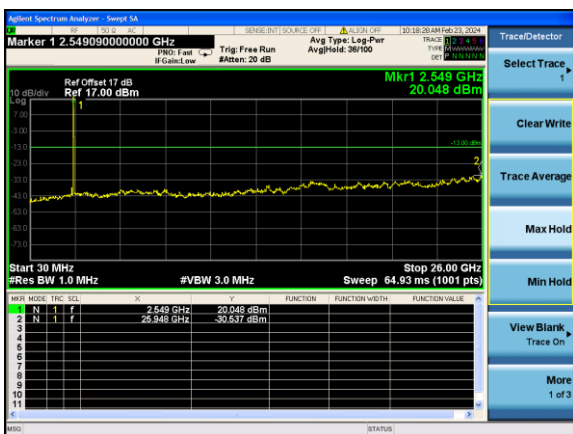

Test Mode: LTE Band 5/ 10MHz /1RB Test Mode: LTE Band 5/ 10MHz /50RB

Lowest channel

Middle channel

Highest channel

Test Mode: LTE Band 7 / 5MHz /1RB

Test Mode: LTE Band 7 / 5MHz /25RB

Lowest channel

Middle channel

Highest channel

Test Mode: LTE Band 7 / 10MHz /1RB

Test Mode: LTE Band 7 / 10MHz /50RB

Lowest channel

Middle channel

Highest channel

Test Mode: LTE Band 7 / 15MHz /1RB Test Mode: LTE Band 7 / 15MHz /75RB

Lowest channel

Middle channel

Highest channel

Test Mode: LTE Band 7 / 20MHz /1RB Test Mode: LTE Band 7 / 20MHz /100RB

Lowest channel

Middle channel

Highest channel

Test Mode: LTE Band 41 / 5MHz / 1RB Test Mode: LTE Band 41 / 5MHz / 100RB

Lowest channel

Middle channel

Highest channel

Test Mode: LTE Band 41/ 10MHz /1RB Test Mode: LTE Band 41 / 10MHz /100RB

Lowest channel

Middle channel

Highest channel

Test Mode: LTE Band 41/ 15MHz /1RB Test Mode: LTE Band 41 / 15MHz /100RB