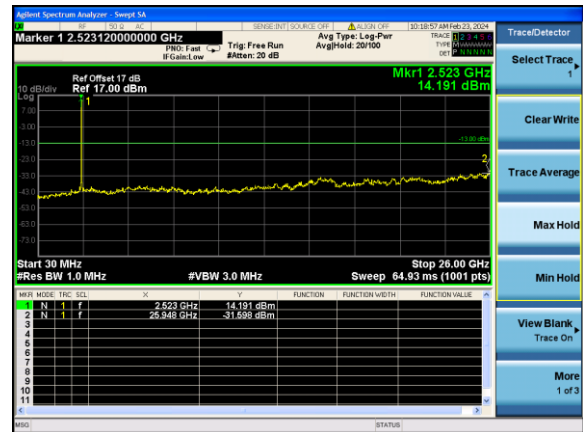

Test Mode: LTE Band 5/ 10MHz /1RB Test Mode: LTE Band 5/ 10MHz /50RB

Lowest channel

Middle channel

Highest channel

Test Mode: LTE Band 7 / 5MHz /1RB

Test Mode: LTE Band 7 / 5MHz /25RB

Lowest channel

Middle channel

Highest channel

Test Mode: LTE Band 7 / 10MHz /1RB

Test Mode: LTE Band 7 / 10MHz /50RB

Lowest channel

Middle channel

Highest channel

Test Mode: LTE Band 7 / 15MHz /1RB Test Mode: LTE Band 7 / 15MHz /75RB

Lowest channel

Middle channel

Highest channel

Test Mode: LTE Band 7 / 20MHz /1RB Test Mode: LTE Band 7 / 20MHz /100RB

Lowest channel

Middle channel

Highest channel

Test Mode: LTE Band 41 / 5MHz / 1RB Test Mode: LTE Band 41 / 5MHz / 100RB