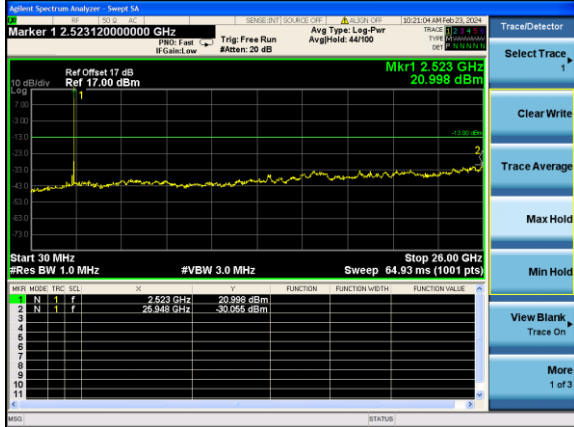

Test Mode: LTE Band 5/ 10MHz /1RB Test Mode: LTE Band 5/ 10MHz /50RB

Lowest channel

Middle channel

Highest channel

Test Mode: LTE Band 7 / 5MHz /1RB

Test Mode: LTE Band 7 / 5MHz /25RB

Lowest channel

Middle channel

Highest channel

Test Mode: LTE Band 7 / 10MHz /1RB

Test Mode: LTE Band 7 / 10MHz /50RB

Lowest channel

Middle channel

Highest channel

Test Mode: LTE Band 7 / 15MHz /1RB Test Mode: LTE Band 7 / 15MHz /75RB

Lowest channel

Middle channel

Highest channel

Test Mode: LTE Band 7 / 20MHz /1RB Test Mode: LTE Band 7 / 20MHz /100RB

Lowest channel

Middle channel

Highest channel

Test Mode: LTE Band 41 / 5MHz / 1RB Test Mode: LTE Band 41 / 5MHz / 100RB

Lowest channel

Middle channel

Highest channel

Test Mode: LTE Band 41/ 10MHz /1RB Test Mode: LTE Band 41 / 10MHz /100RB

Lowest channel

Middle channel

Highest channel

Test Mode: LTE Band 41/ 15MHz /1RB Test Mode: LTE Band 41 / 15MHz /100RB