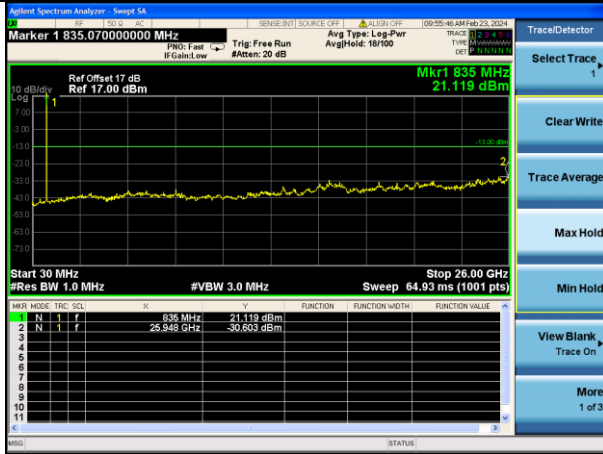

Test Mode: LTE Band 5/ 10MHz /1RB Test Mode: LTE Band 5/ 10MHz /50RB

Lowest channel

Middle channel

Highest channel

Test Mode: LTE Band 7 / 5MHz /1RB

Test Mode: LTE Band 7 / 5MHz /25RB

Lowest channel

Middle channel

Highest channel

Test Mode: LTE Band 7 / 10MHz /1RB

Test Mode: LTE Band 7 / 10MHz /50RB

Lowest channel

Middle channel

Highest channel

Test Mode: LTE Band 7 / 15MHz /1RB Test Mode: LTE Band 7 / 15MHz /75RB

Lowest channel

Middle channel

Highest channel

Test Mode: LTE Band 7 / 20MHz /1RB Test Mode: LTE Band 7 / 20MHz /100RB

Lowest channel

Middle channel

Highest channel

Test Mode: LTE Band 41 / 5MHz / 1RB Test Mode: LTE Band 41 / 5MHz / 100RB