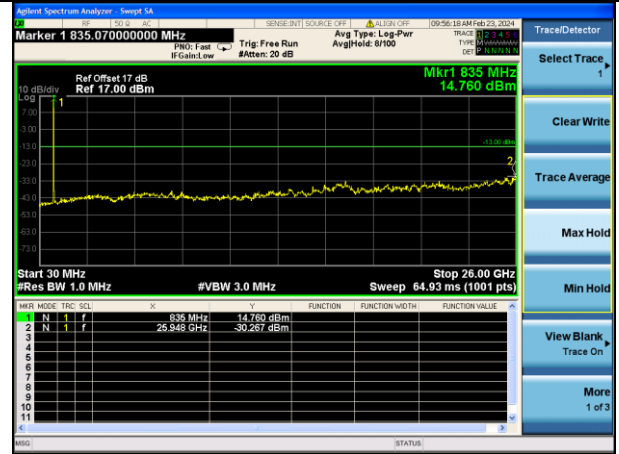

Test Mode: LTE Band 5/ 10MHz /1RB Test Mode: LTE Band 5/ 10MHz /50RB

Lowest channel

Middle channel

Highest channel

Test Mode: LTE Band 7 / 5MHz /1RB

Test Mode: LTE Band 7 / 5MHz /25RB

Lowest channel

Middle channel

Highest channel

Test Mode: LTE Band 7 / 10MHz /1RB

Test Mode: LTE Band 7 / 10MHz /50RB

Lowest channel

Middle channel

Highest channel

Test Mode: LTE Band 7 / 15MHz /1RB Test Mode: LTE Band 7 / 15MHz /75RB

Lowest channel

Middle channel

Highest channel

Test Mode: LTE Band 7 / 20MHz /1RB Test Mode: LTE Band 7 / 20MHz /100RB

Lowest channel

Middle channel

Highest channel

Test Mode: LTE Band 41 / 5MHz / 1RB Test Mode: LTE Band 41 / 5MHz / 100RB