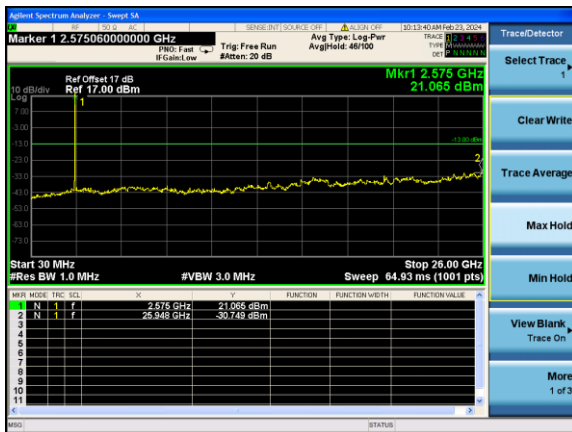

Test Mode: LTE Band 5/ 10MHz /1RB Test Mode: LTE Band 5/ 10MHz /50RB

Lowest channel

Middle channel

Highest channel

Test Mode: LTE Band 7 / 5MHz /1RB

Test Mode: LTE Band 7 / 5MHz /25RB

Lowest channel

Middle channel

Highest channel

Test Mode: LTE Band 7 / 10MHz /1RB

Test Mode: LTE Band 7 / 10MHz /50RB

Lowest channel

Middle channel

Highest channel

Test Mode: LTE Band 7 / 15MHz /1RB Test Mode: LTE Band 7 / 15MHz /75RB

Lowest channel

Middle channel

Highest channel

Test Mode: LTE Band 7 / 20MHz /1RB Test Mode: LTE Band 7 / 20MHz /100RB

Lowest channel

Middle channel

Highest channel

Test Mode: LTE Band 41 / 5MHz / 1RB Test Mode: LTE Band 41 / 5MHz / 100RB