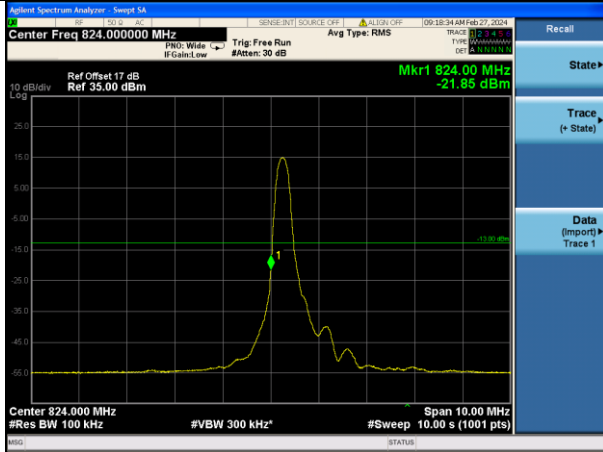

Lowest channel

Middle channel

Highest channel

Test Mode: LTE Band 41/ 10MHz /1RB Test Mode: LTE Band 41 / 10MHz /100RB

Lowest channel

Middle channel

Highest channel

Test Mode: LTE Band 41/ 15MHz /1RB Test Mode: LTE Band 41 / 15MHz /100RB

Lowest channel

Middle channel

Highest channel

Test Mode: LTE Band 41/ 20MHz /1RB Test Mode: LTE Band 41 / 20MHz /100RB

Lowest channel

Middle channel

Highest channel

Band Edge

Test Mode: LTE Band 5 / 1.4MHz / 1RB / QPSK

Lowest channel

Highest channel

Test Mode: LTE Band 5 / 1.4MHz / 6RB / QPSK

Lowest channel

Highest channel

Test Mode: LTE Band 5 / 3MHz / 1RB / QPSK

Lowest channel

Highest channel