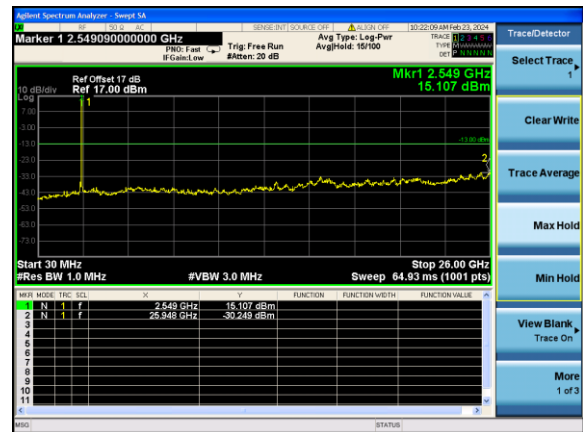

Test Mode: LTE Band 5/ 10MHz /1RB Test Mode: LTE Band 5/ 10MHz /50RB

Lowest channel

Middle channel

Highest channel

Test Mode: LTE Band 7 / 5MHz /1RB

Test Mode: LTE Band 7 / 5MHz /25RB

Lowest channel

Middle channel

Highest channel

Test Mode: LTE Band 7 / 10MHz /1RB

Test Mode: LTE Band 7 / 10MHz /50RB

Lowest channel

Middle channel

Highest channel

Test Mode: LTE Band 7 / 15MHz /1RB Test Mode: LTE Band 7 / 15MHz /75RB

Lowest channel

Middle channel

Highest channel

Test Mode: LTE Band 7 / 20MHz /1RB Test Mode: LTE Band 7 / 20MHz /100RB

Lowest channel

Middle channel

Highest channel

Test Mode: LTE Band 41 / 5MHz / 1RB Test Mode: LTE Band 41 / 5MHz / 100RB

Lowest channel

Middle channel

Highest channel

Test Mode: LTE Band 41/ 10MHz /1RB Test Mode: LTE Band 41 / 10MHz /100RB

Lowest channel

Middle channel

Highest channel

Test Mode: LTE Band 41/ 15MHz /1RB Test Mode: LTE Band 41 / 15MHz /100RB