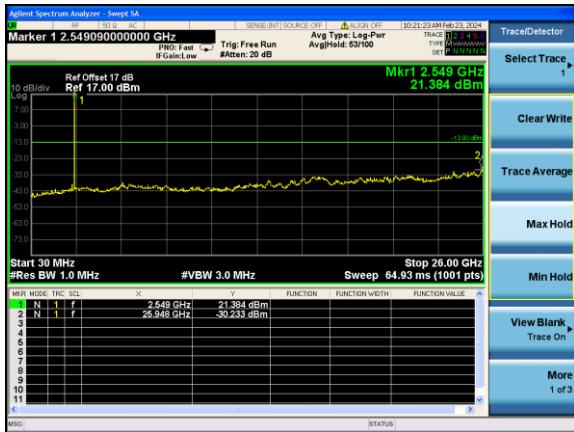

Test Mode: LTE Band 5/ 10MHz /1RB Test Mode: LTE Band 5/ 10MHz /50RB

Lowest channel

Middle channel

Highest channel

Test Mode: LTE Band 7 / 5MHz /1RB

Test Mode: LTE Band 7 / 5MHz /25RB

Lowest channel

Middle channel

Highest channel

Test Mode: LTE Band 7 / 10MHz /1RB

Test Mode: LTE Band 7 / 10MHz /50RB

Lowest channel

Middle channel

Highest channel

Test Mode: LTE Band 7 / 15MHz /1RB Test Mode: LTE Band 7 / 15MHz /75RB

Lowest channel

Middle channel

Highest channel

Test Mode: LTE Band 7 / 20MHz /1RB Test Mode: LTE Band 7 / 20MHz /100RB

Lowest channel

Middle channel

Highest channel

Test Mode: LTE Band 41 / 5MHz / 1RB Test Mode: LTE Band 41 / 5MHz / 100RB

Lowest channel

Middle channel

Highest channel

Test Mode: LTE Band 41/ 10MHz /1RB Test Mode: LTE Band 41 / 10MHz /100RB

Lowest channel

Middle channel

Highest channel

Test Mode: LTE Band 41/ 15MHz /1RB Test Mode: LTE Band 41 / 15MHz /100RB