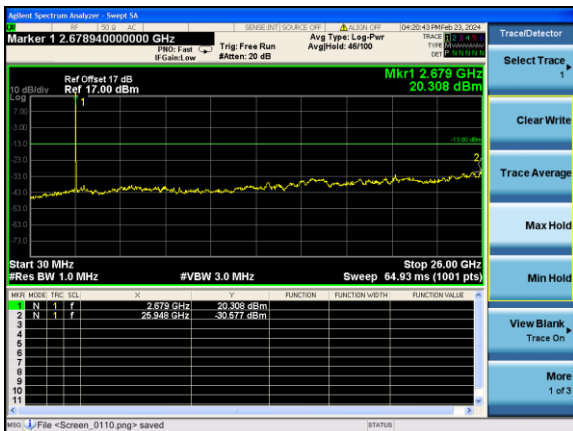

Middle channel

Highest channel

Test Mode: LTE Band 7 / 20MHz /1RB Test Mode: LTE Band 7 / 20MHz /100RB

Lowest channel

Middle channel

Highest channel

Test Mode: LTE Band 41 / 5MHz / 1RB Test Mode: LTE Band 41 / 5MHz / 100RB

Lowest channel

Middle channel

Highest channel

Test Mode: LTE Band 41/ 10MHz /1RB Test Mode: LTE Band 41 / 10MHz /100RB

Lowest channel

Middle channel

Highest channel

Test Mode: LTE Band 41/ 15MHz /1RB Test Mode: LTE Band 41 / 15MHz /100RB

Lowest channel

Middle channel

Highest channel

Test Mode: LTE Band 41/ 20MHz /1RB Test Mode: LTE Band 41 / 20MHz /100RB

Lowest channel

Middle channel

Highest channel

Band Edge

Highest channel