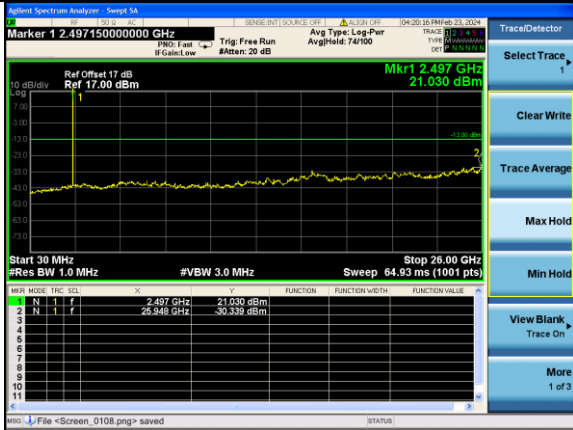

Middle channel

Highest channel

Test Mode: LTE Band 7 / 20MHz /1RB Test Mode: LTE Band 7 / 20MHz /100RB

Lowest channel

Middle channel

Highest channel

Test Mode: LTE Band 41 / 5MHz / 1RB Test Mode: LTE Band 41 / 5MHz / 100RB

Lowest channel

Middle channel

Highest channel

Test Mode: LTE Band 41/ 10MHz /1RB Test Mode: LTE Band 41 / 10MHz /100RB

Lowest channel

Middle channel

Highest channel

Test Mode: LTE Band 41/ 15MHz /1RB Test Mode: LTE Band 41 / 15MHz /100RB

Lowest channel

Middle channel

Highest channel

Test Mode: LTE Band 41/ 20MHz /1RB Test Mode: LTE Band 41 / 20MHz /100RB

Lowest channel

Middle channel

Highest channel

Band Edge

Highest channel