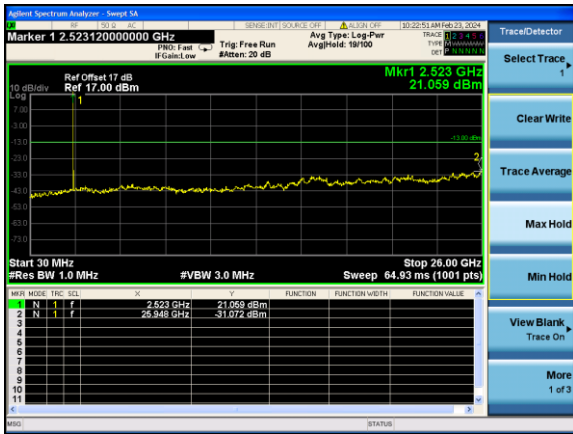

Highest channel

Test Mode: LTE Band 7 / 10MHz /1RB

Test Mode: LTE Band 7 / 10MHz /50RB

Lowest channel

Middle channel

Highest channel

Test Mode: LTE Band 7 / 15MHz /1RB Test Mode: LTE Band 7 / 15MHz /75RB

Lowest channel

Middle channel

Highest channel

Test Mode: LTE Band 7 / 20MHz /1RB Test Mode: LTE Band 7 / 20MHz /100RB

Lowest channel

Middle channel

Highest channel

Test Mode: LTE Band 41 / 5MHz / 1RB Test Mode: LTE Band 41 / 5MHz / 100RB

Lowest channel

Middle channel

Highest channel

Test Mode: LTE Band 41/ 10MHz /1RB Test Mode: LTE Band 41 / 10MHz /100RB

Lowest channel

Middle channel

Highest channel

Test Mode: LTE Band 41/ 15MHz /1RB Test Mode: LTE Band 41 / 15MHz /100RB

Lowest channel

Middle channel

Highest channel

Test Mode: LTE Band 41/ 20MHz /1RB Test Mode: LTE Band 41 / 20MHz /100RB

Lowest channel

Middle channel

Highest channel

Band Edge