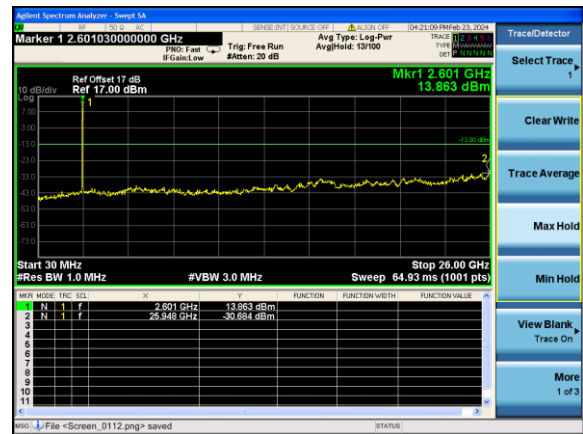

Middle channel

Highest channel

Test Mode: LTE Band 7 / 20MHz /1RB Test Mode: LTE Band 7 / 20MHz /100RB

Lowest channel

Middle channel

Highest channel

Test Mode: LTE Band 41 / 5MHz / 1RB Test Mode: LTE Band 41 / 5MHz / 100RB

Lowest channel

Middle channel

Highest channel

Test Mode: LTE Band 41/ 10MHz /1RB Test Mode: LTE Band 41 / 10MHz /100RB

Lowest channel

Middle channel

Highest channel

Test Mode: LTE Band 41/ 15MHz /1RB Test Mode: LTE Band 41 / 15MHz /100RB

Lowest channel

Middle channel

Highest channel

Test Mode: LTE Band 41/ 20MHz /1RB Test Mode: LTE Band 41 / 20MHz /100RB

Lowest channel

Middle channel

Highest channel

Band Edge

Highest channel