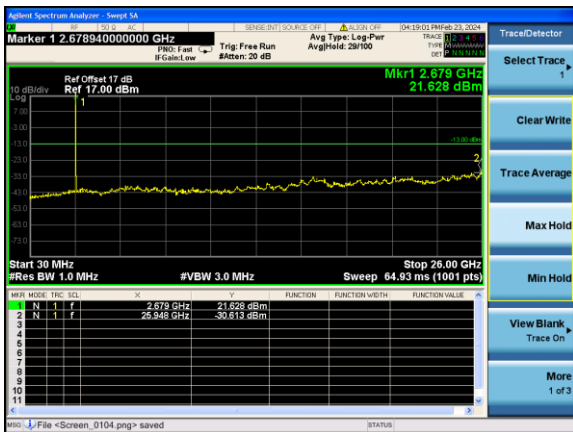

Highest channel

Test Mode: LTE Band 7 / 10MHz /1RB

Test Mode: LTE Band 7 / 10MHz /50RB

Lowest channel

Middle channel

Highest channel

Test Mode: LTE Band 7 / 15MHz /1RB Test Mode: LTE Band 7 / 15MHz /75RB

Lowest channel

Middle channel

Highest channel

Test Mode: LTE Band 7 / 20MHz /1RB Test Mode: LTE Band 7 / 20MHz /100RB

Lowest channel

Middle channel

Highest channel

Test Mode: LTE Band 41 / 5MHz / 1RB Test Mode: LTE Band 41 / 5MHz / 100RB

Lowest channel

Middle channel

Highest channel

Test Mode: LTE Band 41/ 10MHz /1RB Test Mode: LTE Band 41 / 10MHz /100RB

Lowest channel

Middle channel

Highest channel

Test Mode: LTE Band 41/ 15MHz /1RB Test Mode: LTE Band 41 / 15MHz /100RB

Lowest channel

Middle channel

Highest channel

Test Mode: LTE Band 41/ 20MHz /1RB Test Mode: LTE Band 41 / 20MHz /100RB

Lowest channel

Middle channel

Highest channel

Band Edge