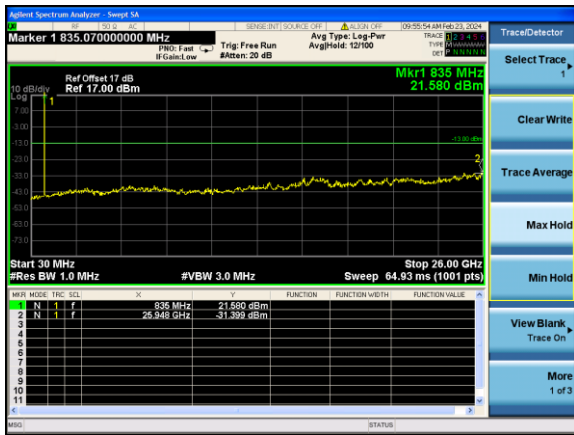

Test Mode: LTE Band 5/ 10MHz /1RB Test Mode: LTE Band 5/ 10MHz /50RB

Lowest channel

Middle channel

Highest channel

Test Mode: LTE Band 7 / 5MHz /1RB

Test Mode: LTE Band 7 / 5MHz /25RB

Lowest channel

Middle channel

Highest channel

Test Mode: LTE Band 7 / 10MHz /1RB

Test Mode: LTE Band 7 / 10MHz /50RB

Lowest channel

Middle channel

Highest channel

Test Mode: LTE Band 7 / 15MHz /1RB Test Mode: LTE Band 7 / 15MHz /75RB

Lowest channel

Middle channel

Highest channel

Test Mode: LTE Band 7 / 20MHz /1RB Test Mode: LTE Band 7 / 20MHz /100RB

Lowest channel

Middle channel

Highest channel

Test Mode: LTE Band 41 / 5MHz / 1RB Test Mode: LTE Band 41 / 5MHz / 100RB