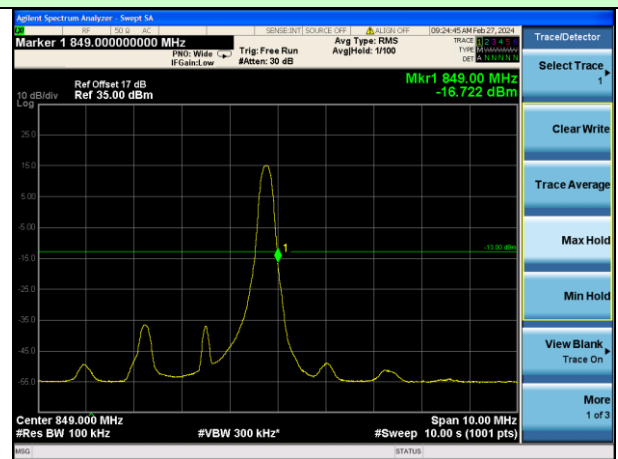

Lowest channel

Middle channel

Highest channel

Test Mode: LTE Band 41/ 20MHz /1RB Test Mode: LTE Band 41 / 20MHz /100RB

Lowest channel

Middle channel

Highest channel

Band Edge

Test Mode: LTE Band 5 / 1.4MHz / 1RB / QPSK

Lowest channel

Highest channel

Test Mode: LTE Band 5 / 1.4MHz / 6RB / QPSK

Lowest channel

Highest channel

Test Mode: LTE Band 5 / 3MHz / 1RB / QPSK

Lowest channel

Highest channel