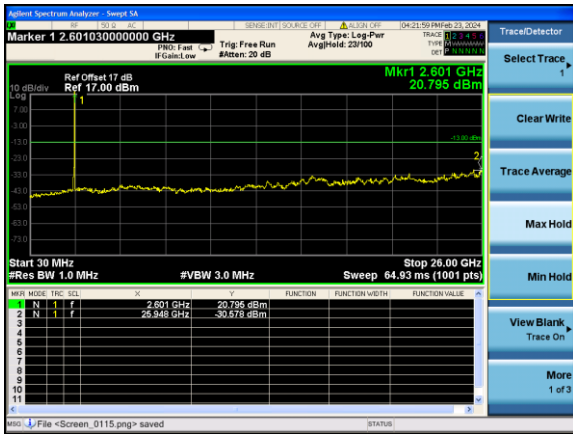

Middle channel

Highest channel

Test Mode: LTE Band 7 / 20MHz /1RB Test Mode: LTE Band 7 / 20MHz /100RB

Lowest channel

Middle channel

Highest channel

Test Mode: LTE Band 41 / 5MHz / 1RB Test Mode: LTE Band 41 / 5MHz / 100RB

Lowest channel

Middle channel

Highest channel

Test Mode: LTE Band 41/ 10MHz /1RB Test Mode: LTE Band 41 / 10MHz /100RB

Lowest channel

Middle channel

Highest channel

Test Mode: LTE Band 41/ 15MHz /1RB Test Mode: LTE Band 41 / 15MHz /100RB

Lowest channel

Middle channel

Highest channel

Test Mode: LTE Band 41/ 20MHz /1RB Test Mode: LTE Band 41 / 20MHz /100RB

Lowest channel

Middle channel

Highest channel

Band Edge

Highest channel