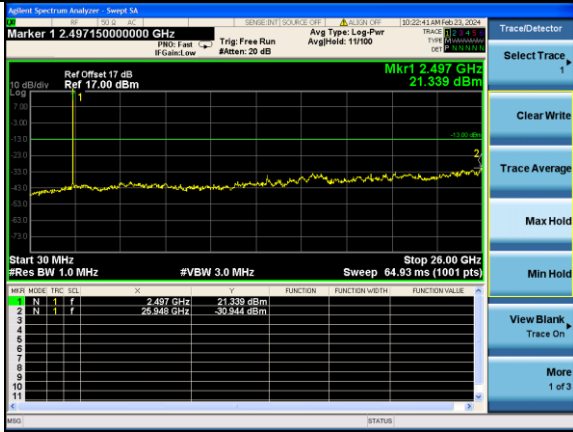

Test Mode: LTE Band 5/ 10MHz /1RB Test Mode: LTE Band 5/ 10MHz /50RB

Lowest channel

Middle channel

Highest channel

Test Mode: LTE Band 7 / 5MHz /1RB

Test Mode: LTE Band 7 / 5MHz /25RB

Lowest channel

Middle channel

Highest channel

Test Mode: LTE Band 7 / 10MHz /1RB

Test Mode: LTE Band 7 / 10MHz /50RB

Lowest channel

Middle channel

Highest channel

Test Mode: LTE Band 7 / 15MHz /1RB Test Mode: LTE Band 7 / 15MHz /75RB

Lowest channel

Middle channel

Highest channel

Test Mode: LTE Band 7 / 20MHz /1RB Test Mode: LTE Band 7 / 20MHz /100RB

Lowest channel

Middle channel

Highest channel

Test Mode: LTE Band 41 / 5MHz / 1RB Test Mode: LTE Band 41 / 5MHz / 100RB

Lowest channel

Middle channel

Highest channel

Test Mode: LTE Band 41/ 10MHz /1RB Test Mode: LTE Band 41 / 10MHz /100RB

Lowest channel

Middle channel

Highest channel

Test Mode: LTE Band 41/ 15MHz /1RB Test Mode: LTE Band 41 / 15MHz /100RB