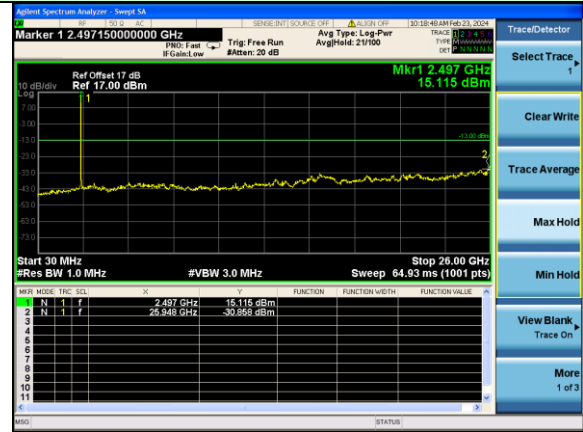

Test Mode: LTE Band 5/ 10MHz /1RB Test Mode: LTE Band 5/ 10MHz /50RB

Lowest channel

Middle channel

Highest channel

Test Mode: LTE Band 7 / 5MHz /1RB

Test Mode: LTE Band 7 / 5MHz /25RB

Lowest channel

Middle channel

Highest channel

Test Mode: LTE Band 7 / 10MHz /1RB

Test Mode: LTE Band 7 / 10MHz /50RB

Lowest channel

Middle channel

Highest channel

Test Mode: LTE Band 7 / 15MHz /1RB Test Mode: LTE Band 7 / 15MHz /75RB

Lowest channel

Middle channel

Highest channel

Test Mode: LTE Band 7 / 20MHz /1RB Test Mode: LTE Band 7 / 20MHz /100RB

Lowest channel

Middle channel

Highest channel

Test Mode: LTE Band 41 / 5MHz / 1RB Test Mode: LTE Band 41 / 5MHz / 100RB