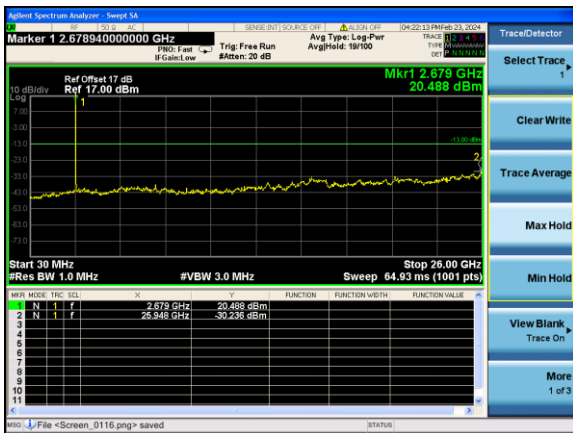

Middle channel

Highest channel

Test Mode: LTE Band 7 / 20MHz /1RB Test Mode: LTE Band 7 / 20MHz /100RB

Lowest channel

Middle channel

Highest channel

Test Mode: LTE Band 41 / 5MHz / 1RB Test Mode: LTE Band 41 / 5MHz / 100RB

Lowest channel

Middle channel

Highest channel

Test Mode: LTE Band 41/ 10MHz /1RB Test Mode: LTE Band 41 / 10MHz /100RB

Lowest channel

Middle channel

Highest channel

Test Mode: LTE Band 41/ 15MHz /1RB Test Mode: LTE Band 41 / 15MHz /100RB

Lowest channel

Middle channel

Highest channel

Test Mode: LTE Band 41/ 20MHz /1RB Test Mode: LTE Band 41 / 20MHz /100RB

Lowest channel

Middle channel

Highest channel

Band Edge

Highest channel