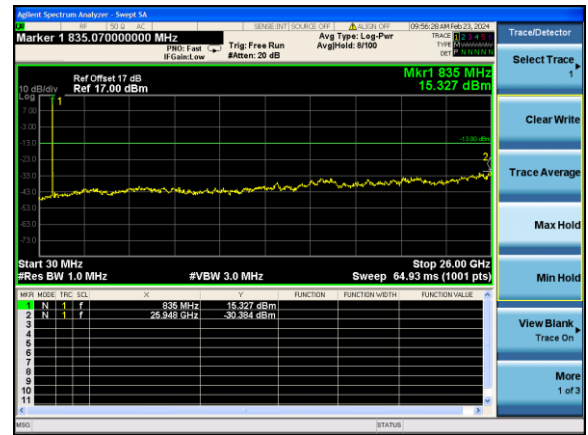

Test Mode: LTE Band 5/ 10MHz /1RB Test Mode: LTE Band 5/ 10MHz /50RB

Lowest channel

Middle channel

Highest channel

Test Mode: LTE Band 7 / 5MHz /1RB

Test Mode: LTE Band 7 / 5MHz /25RB

Lowest channel

Middle channel

Highest channel

Test Mode: LTE Band 7 / 10MHz /1RB

Test Mode: LTE Band 7 / 10MHz /50RB

Lowest channel

Middle channel

Highest channel

Test Mode: LTE Band 7 / 15MHz /1RB Test Mode: LTE Band 7 / 15MHz /75RB

Lowest channel

Middle channel

Highest channel

Test Mode: LTE Band 7 / 20MHz /1RB Test Mode: LTE Band 7 / 20MHz /100RB

Lowest channel

Middle channel

Highest channel

Test Mode: LTE Band 41 / 5MHz / 1RB Test Mode: LTE Band 41 / 5MHz / 100RB