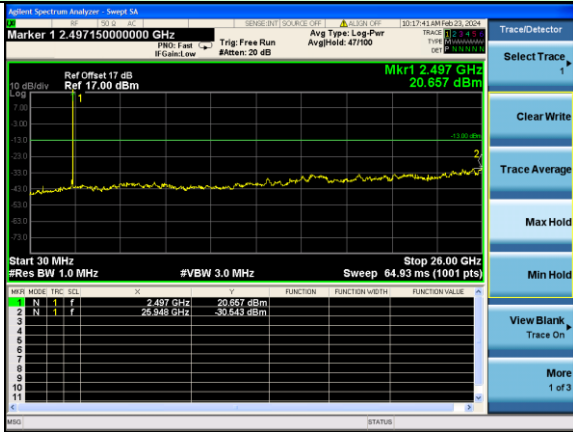

Test Mode: LTE Band 5/ 10MHz /1RB Test Mode: LTE Band 5/ 10MHz /50RB

Lowest channel

Middle channel

Highest channel

Test Mode: LTE Band 7 / 5MHz /1RB

Test Mode: LTE Band 7 / 5MHz /25RB

Lowest channel

Middle channel

Highest channel

Test Mode: LTE Band 7 / 10MHz /1RB

Test Mode: LTE Band 7 / 10MHz /50RB

Lowest channel

Middle channel

Highest channel

Test Mode: LTE Band 7 / 15MHz /1RB Test Mode: LTE Band 7 / 15MHz /75RB

Lowest channel

Middle channel

Highest channel

Test Mode: LTE Band 7 / 20MHz /1RB Test Mode: LTE Band 7 / 20MHz /100RB

Lowest channel

Middle channel

Highest channel

Test Mode: LTE Band 41 / 5MHz / 1RB Test Mode: LTE Band 41 / 5MHz / 100RB