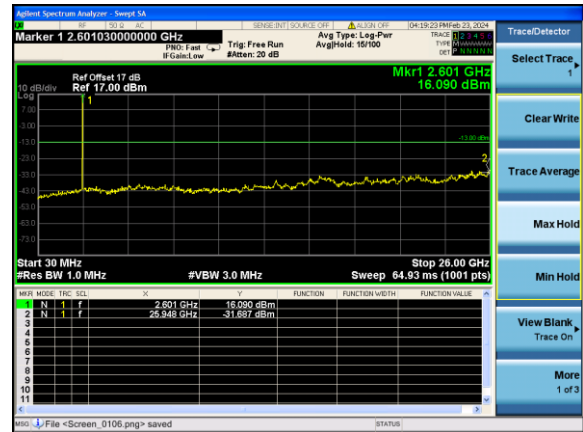

Highest channel

Test Mode: LTE Band 7 / 10MHz /1RB

Test Mode: LTE Band 7 / 10MHz /50RB

Lowest channel

Middle channel

Highest channel

Test Mode: LTE Band 7 / 15MHz /1RB Test Mode: LTE Band 7 / 15MHz /75RB

Lowest channel

Middle channel

Highest channel

Test Mode: LTE Band 7 / 20MHz /1RB Test Mode: LTE Band 7 / 20MHz /100RB

Lowest channel

Middle channel

Highest channel

Test Mode: LTE Band 41 / 5MHz / 1RB Test Mode: LTE Band 41 / 5MHz / 100RB

Lowest channel

Middle channel

Highest channel

Test Mode: LTE Band 41/ 10MHz /1RB Test Mode: LTE Band 41 / 10MHz /100RB

Lowest channel

Middle channel

Highest channel

Test Mode: LTE Band 41/ 15MHz /1RB Test Mode: LTE Band 41 / 15MHz /100RB

Lowest channel

Middle channel

Highest channel

Test Mode: LTE Band 41/ 20MHz /1RB Test Mode: LTE Band 41 / 20MHz /100RB

Lowest channel

Middle channel

Highest channel

Band Edge