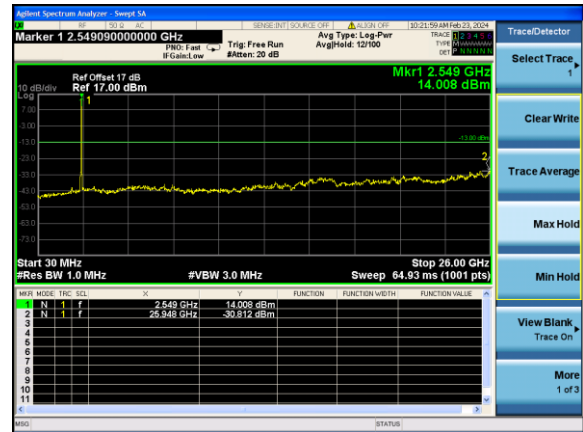

Test Mode: LTE Band 5/ 10MHz /1RB Test Mode: LTE Band 5/ 10MHz /50RB

Lowest channel

Middle channel

Highest channel

Test Mode: LTE Band 7 / 5MHz /1RB

Test Mode: LTE Band 7 / 5MHz /25RB

Lowest channel

Middle channel

Highest channel

Test Mode: LTE Band 7 / 10MHz /1RB

Test Mode: LTE Band 7 / 10MHz /50RB

Lowest channel

Middle channel

Highest channel

Test Mode: LTE Band 7 / 15MHz /1RB Test Mode: LTE Band 7 / 15MHz /75RB

Lowest channel

Middle channel

Highest channel

Test Mode: LTE Band 7 / 20MHz /1RB Test Mode: LTE Band 7 / 20MHz /100RB

Lowest channel

Middle channel

Highest channel

Test Mode: LTE Band 41 / 5MHz / 1RB Test Mode: LTE Band 41 / 5MHz / 100RB

Lowest channel

Middle channel

Highest channel

Test Mode: LTE Band 41/ 10MHz /1RB Test Mode: LTE Band 41 / 10MHz /100RB

Lowest channel

Middle channel

Highest channel

Test Mode: LTE Band 41/ 15MHz /1RB Test Mode: LTE Band 41 / 15MHz /100RB