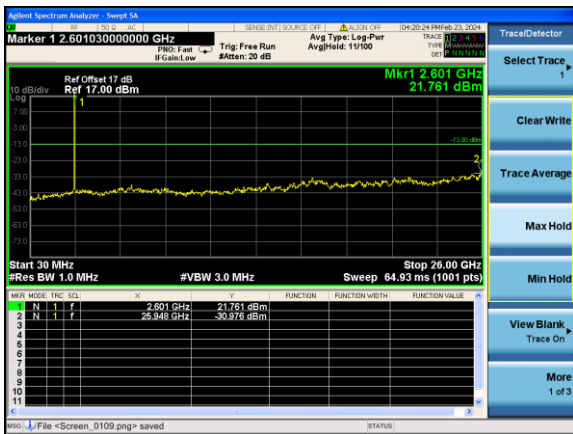

Middle channel

Highest channel

Test Mode: LTE Band 7 / 20MHz /1RB Test Mode: LTE Band 7 / 20MHz /100RB

Lowest channel

Middle channel

Highest channel

Test Mode: LTE Band 41 / 5MHz / 1RB Test Mode: LTE Band 41 / 5MHz / 100RB

Lowest channel

Middle channel

Highest channel

Test Mode: LTE Band 41/ 10MHz /1RB Test Mode: LTE Band 41 / 10MHz /100RB

Lowest channel

Middle channel

Highest channel

Test Mode: LTE Band 41/ 15MHz /1RB Test Mode: LTE Band 41 / 15MHz /100RB

Lowest channel

Middle channel

Highest channel

Test Mode: LTE Band 41/ 20MHz /1RB Test Mode: LTE Band 41 / 20MHz /100RB

Lowest channel

Middle channel

Highest channel

Band Edge

Highest channel