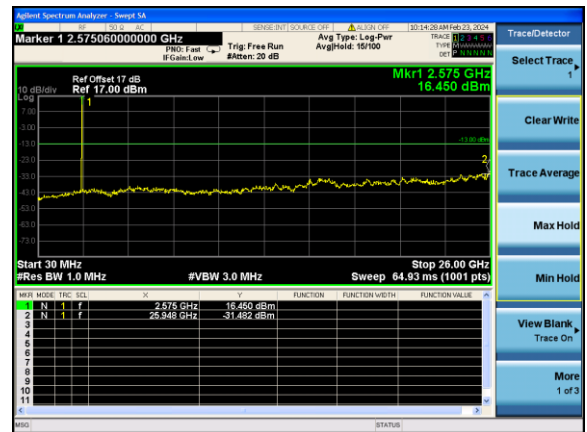

Test Mode: LTE Band 5/ 10MHz /1RB Test Mode: LTE Band 5/ 10MHz /50RB

Lowest channel

Middle channel

Highest channel

Test Mode: LTE Band 7 / 5MHz /1RB

Test Mode: LTE Band 7 / 5MHz /25RB

Lowest channel

Middle channel

Highest channel

Test Mode: LTE Band 7 / 10MHz /1RB

Test Mode: LTE Band 7 / 10MHz /50RB

Lowest channel

Middle channel

Highest channel

Test Mode: LTE Band 7 / 15MHz /1RB Test Mode: LTE Band 7 / 15MHz /75RB

Lowest channel

Middle channel

Highest channel

Test Mode: LTE Band 7 / 20MHz /1RB Test Mode: LTE Band 7 / 20MHz /100RB

Lowest channel

Middle channel

Highest channel

Test Mode: LTE Band 41 / 5MHz / 1RB Test Mode: LTE Band 41 / 5MHz / 100RB