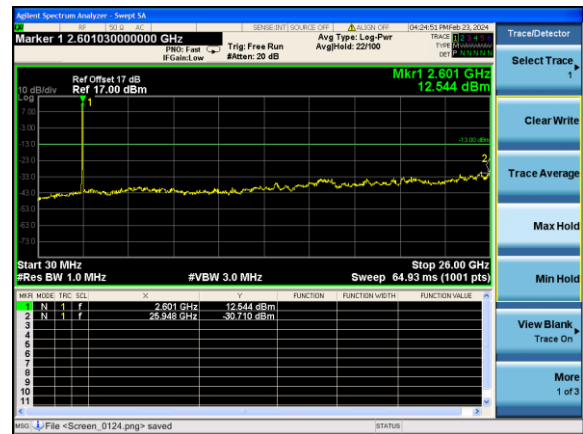

Lowest channel

Middle channel

Highest channel

Test Mode: LTE Band 41/ 10MHz /1RB Test Mode: LTE Band 41 / 10MHz /100RB

Lowest channel

Middle channel

Highest channel

Test Mode: LTE Band 41/ 15MHz /1RB Test Mode: LTE Band 41 / 15MHz /100RB

Lowest channel

Middle channel

Highest channel

Test Mode: LTE Band 41/ 20MHz /1RB Test Mode: LTE Band 41 / 20MHz /100RB

Lowest channel

Middle channel

Highest channel

Band Edge

Test Mode: LTE Band 5 / 1.4MHz / 1RB / QPSK

Lowest channel

Highest channel

Test Mode: LTE Band 5 / 1.4MHz / 6RB / QPSK

Lowest channel

Highest channel

Test Mode: LTE Band 5 / 3MHz / 1RB / QPSK

Lowest channel

Highest channel