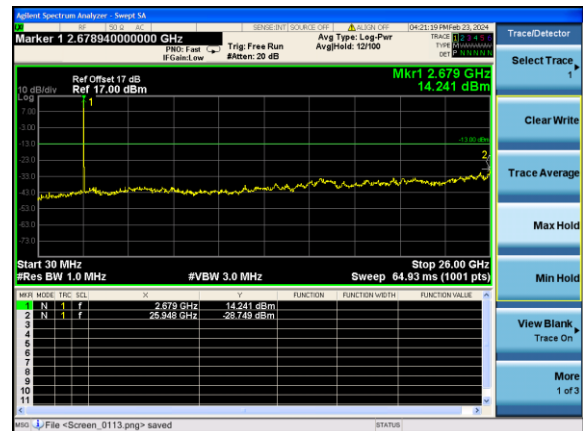

Middle channel

Highest channel

Test Mode: LTE Band 7 / 20MHz /1RB Test Mode: LTE Band 7 / 20MHz /100RB

Lowest channel

Middle channel

Highest channel

Test Mode: LTE Band 41 / 5MHz / 1RB Test Mode: LTE Band 41 / 5MHz / 100RB

Lowest channel

Middle channel

Highest channel

Test Mode: LTE Band 41/ 10MHz /1RB Test Mode: LTE Band 41 / 10MHz /100RB

Lowest channel

Middle channel

Highest channel

Test Mode: LTE Band 41/ 15MHz /1RB Test Mode: LTE Band 41 / 15MHz /100RB

Lowest channel

Middle channel

Highest channel

Test Mode: LTE Band 41/ 20MHz /1RB Test Mode: LTE Band 41 / 20MHz /100RB

Lowest channel

Middle channel

Highest channel

Band Edge

Highest channel