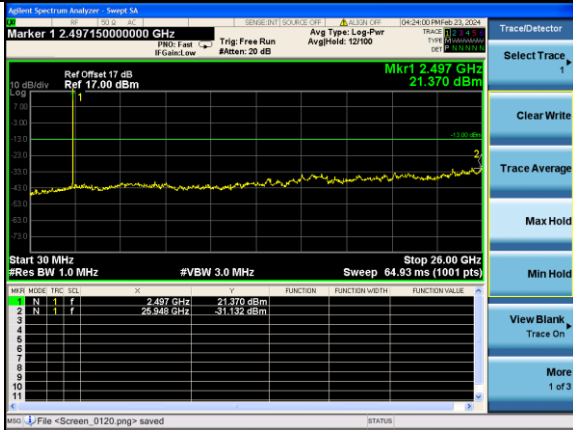

Lowest channel

Middle channel

Highest channel

Test Mode: LTE Band 41/ 10MHz /1RB Test Mode: LTE Band 41 / 10MHz /100RB

Lowest channel

Middle channel

Highest channel

Test Mode: LTE Band 41/ 15MHz /1RB Test Mode: LTE Band 41 / 15MHz /100RB

Lowest channel

Middle channel

Highest channel

Test Mode: LTE Band 41/ 20MHz /1RB Test Mode: LTE Band 41 / 20MHz /100RB

Lowest channel

Middle channel

Highest channel

Band Edge

Test Mode: LTE Band 5 / 1.4MHz / 1RB / QPSK

Lowest channel

Highest channel

Test Mode: LTE Band 5 / 1.4MHz / 6RB / QPSK

Lowest channel

Highest channel

Test Mode: LTE Band 5 / 3MHz / 1RB / QPSK

Lowest channel

Highest channel