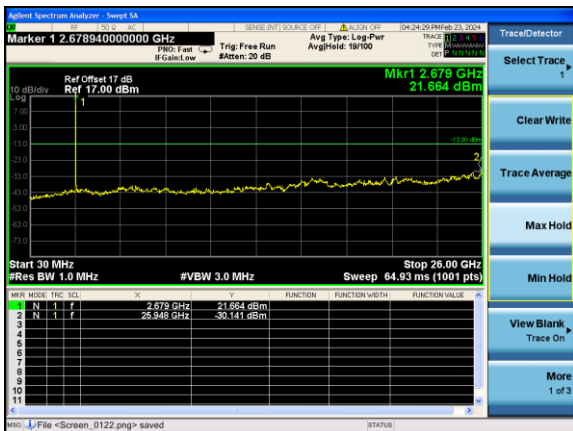

Lowest channel

Middle channel

Highest channel

Test Mode: LTE Band 41/ 10MHz /1RB Test Mode: LTE Band 41 / 10MHz /100RB

Lowest channel

Middle channel

Highest channel

Test Mode: LTE Band 41/ 15MHz /1RB Test Mode: LTE Band 41 / 15MHz /100RB

Lowest channel

Middle channel

Highest channel

Test Mode: LTE Band 41/ 20MHz /1RB Test Mode: LTE Band 41 / 20MHz /100RB

Lowest channel

Middle channel

Highest channel

Band Edge

Test Mode: LTE Band 5 / 1.4MHz / 1RB / QPSK

Lowest channel

Highest channel

Test Mode: LTE Band 5 / 1.4MHz / 6RB / QPSK

Lowest channel

Highest channel

Test Mode: LTE Band 5 / 3MHz / 1RB / QPSK

Lowest channel

Highest channel