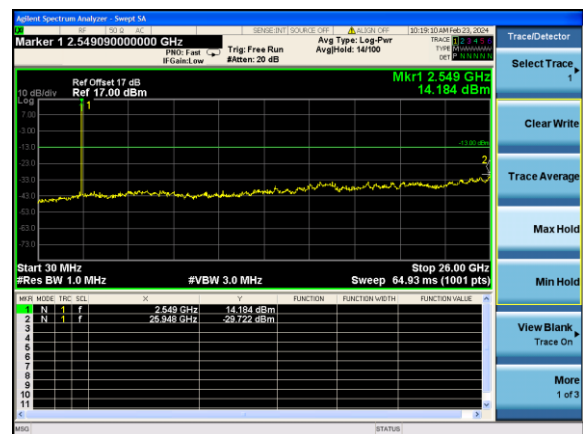

Test Mode: LTE Band 5/ 10MHz /1RB Test Mode: LTE Band 5/ 10MHz /50RB

Lowest channel

Middle channel

Highest channel

Test Mode: LTE Band 7 / 5MHz /1RB

Test Mode: LTE Band 7 / 5MHz /25RB

Lowest channel

Middle channel

Highest channel

Test Mode: LTE Band 7 / 10MHz /1RB

Test Mode: LTE Band 7 / 10MHz /50RB

Lowest channel

Middle channel

Highest channel

Test Mode: LTE Band 7 / 15MHz /1RB Test Mode: LTE Band 7 / 15MHz /75RB

Lowest channel

Middle channel

Highest channel

Test Mode: LTE Band 7 / 20MHz /1RB Test Mode: LTE Band 7 / 20MHz /100RB

Lowest channel

Middle channel

Highest channel

Test Mode: LTE Band 41 / 5MHz / 1RB Test Mode: LTE Band 41 / 5MHz / 100RB

Lowest channel

Middle channel

Highest channel

Test Mode: LTE Band 41/ 10MHz /1RB Test Mode: LTE Band 41 / 10MHz /100RB

Lowest channel

Middle channel

Highest channel

Test Mode: LTE Band 41/ 15MHz /1RB Test Mode: LTE Band 41 / 15MHz /100RB