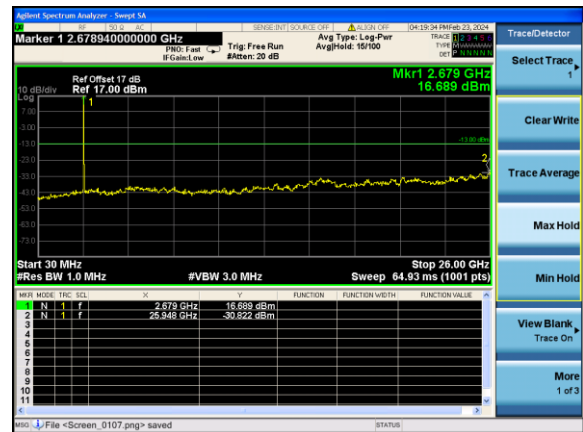

Highest channel

Test Mode: LTE Band 7 / 10MHz /1RB

Test Mode: LTE Band 7 / 10MHz /50RB

Lowest channel

Middle channel

Highest channel

Test Mode: LTE Band 7 / 15MHz /1RB Test Mode: LTE Band 7 / 15MHz /75RB

Lowest channel

Middle channel

Highest channel

Test Mode: LTE Band 7 / 20MHz /1RB Test Mode: LTE Band 7 / 20MHz /100RB

Lowest channel

Middle channel

Highest channel

Test Mode: LTE Band 41 / 5MHz / 1RB Test Mode: LTE Band 41 / 5MHz / 100RB

Lowest channel

Middle channel

Highest channel

Test Mode: LTE Band 41/ 10MHz /1RB Test Mode: LTE Band 41 / 10MHz /100RB

Lowest channel

Middle channel

Highest channel

Test Mode: LTE Band 41/ 15MHz /1RB Test Mode: LTE Band 41 / 15MHz /100RB

Lowest channel

Middle channel

Highest channel

Test Mode: LTE Band 41/ 20MHz /1RB Test Mode: LTE Band 41 / 20MHz /100RB

Lowest channel

Middle channel

Highest channel

Band Edge