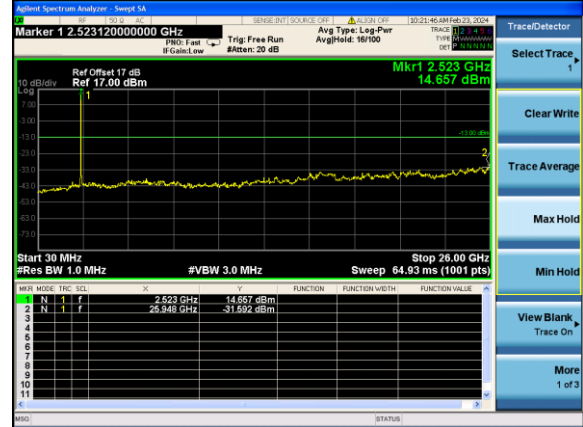

Test Mode: LTE Band 5/ 10MHz /1RB Test Mode: LTE Band 5/ 10MHz /50RB

Lowest channel

Middle channel

Highest channel

Test Mode: LTE Band 7 / 5MHz /1RB

Test Mode: LTE Band 7 / 5MHz /25RB

Lowest channel

Middle channel

Highest channel

Test Mode: LTE Band 7 / 10MHz /1RB

Test Mode: LTE Band 7 / 10MHz /50RB

Lowest channel

Middle channel

Highest channel

Test Mode: LTE Band 7 / 15MHz /1RB Test Mode: LTE Band 7 / 15MHz /75RB

Lowest channel

Middle channel

Highest channel

Test Mode: LTE Band 7 / 20MHz /1RB Test Mode: LTE Band 7 / 20MHz /100RB

Lowest channel

Middle channel

Highest channel

Test Mode: LTE Band 41 / 5MHz / 1RB Test Mode: LTE Band 41 / 5MHz / 100RB

Lowest channel

Middle channel

Highest channel

Test Mode: LTE Band 41/ 10MHz /1RB Test Mode: LTE Band 41 / 10MHz /100RB

Lowest channel

Middle channel

Highest channel

Test Mode: LTE Band 41/ 15MHz /1RB Test Mode: LTE Band 41 / 15MHz /100RB