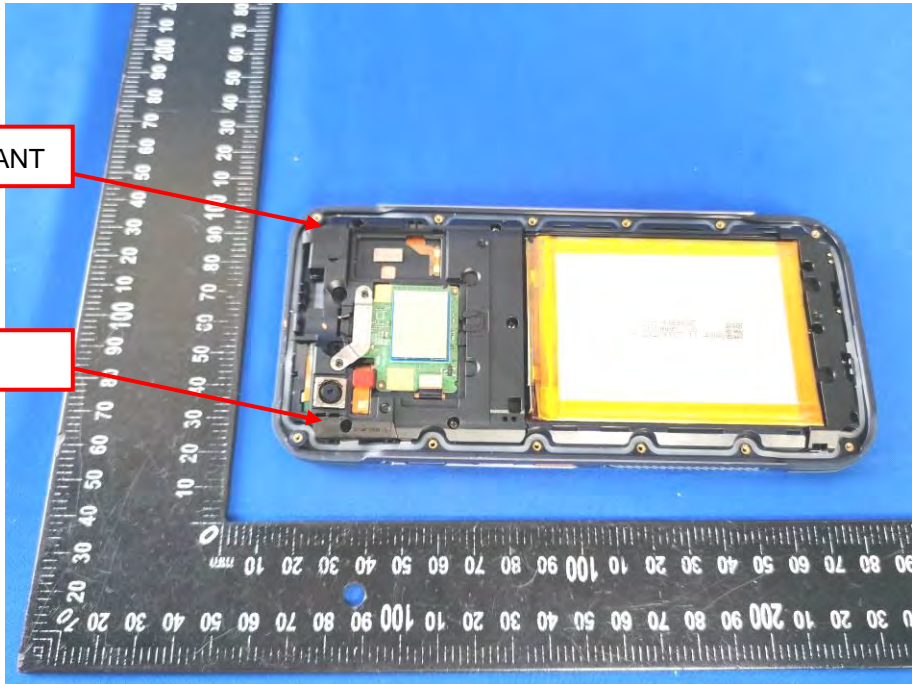

Model: LT60H

EUT View

EUT View

EUT View

2/3/4G Main ANT

GPS ANT

EUT View

EUT View

EUT View

2/3/4G Diversity ANT

BT/WIFI ANT

EUT View

EUT View

EUT View

EUT View

EUT View