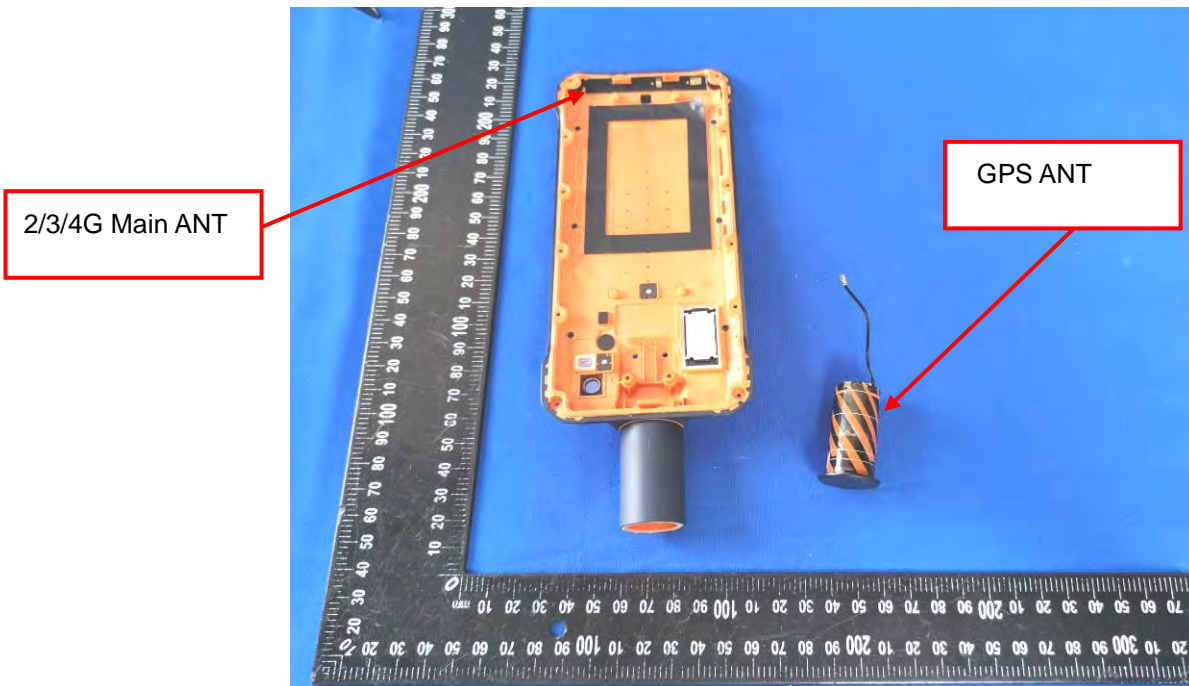

Model: LT60H

EUT View

EUT View

EUT View

2/3/4G Main ANT

GPS ANT

EUT View

EUT View

EUT View

2/3/4G Diversity ANT

BT/WIFI ANT

EUT View

EUT View

EUT View

EUT View

EUT View