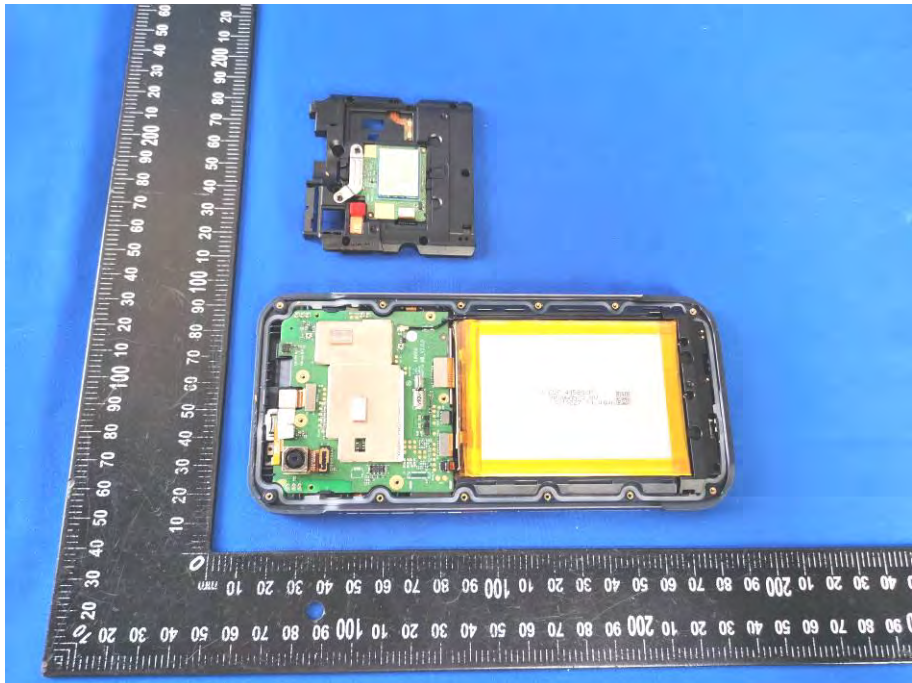

Model: LT60H

EUT View

EUT View

EUT View

2/3/4G Main ANT

GPS ANT

EUT View

EUT View

EUT View

2/3/4G Diversity ANT

BT/WIFI ANT

EUT View

EUT View

EUT View

EUT View

EUT View