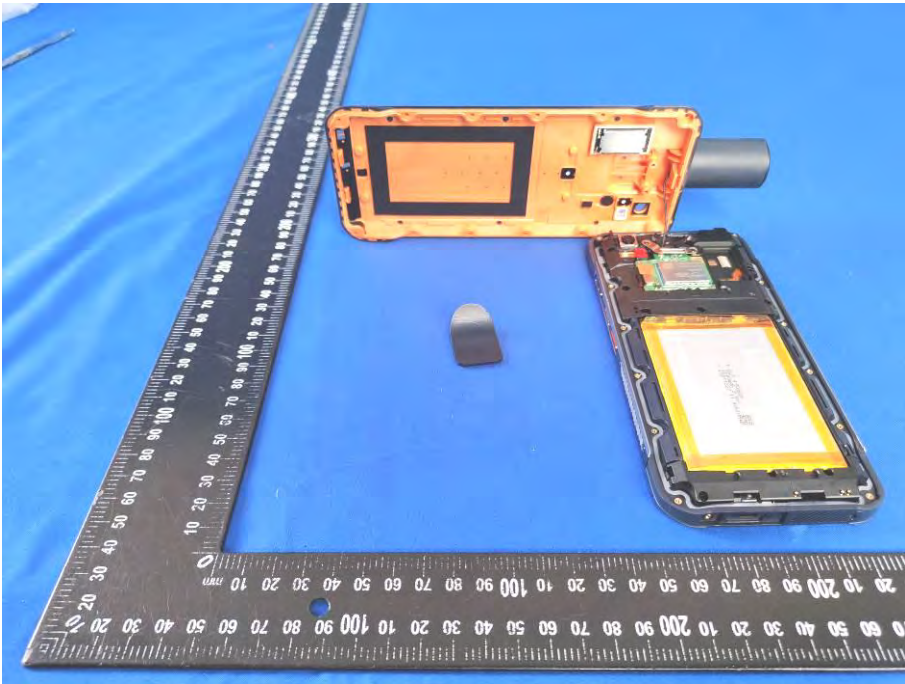

Model: LT60H

EUT View

EUT View

EUT View

2/3/4G Main ANT

GPS ANT

EUT View

EUT View

EUT View

2/3/4G Diversity ANT

BT/WIFI ANT

EUT View

EUT View

EUT View

EUT View

EUT View