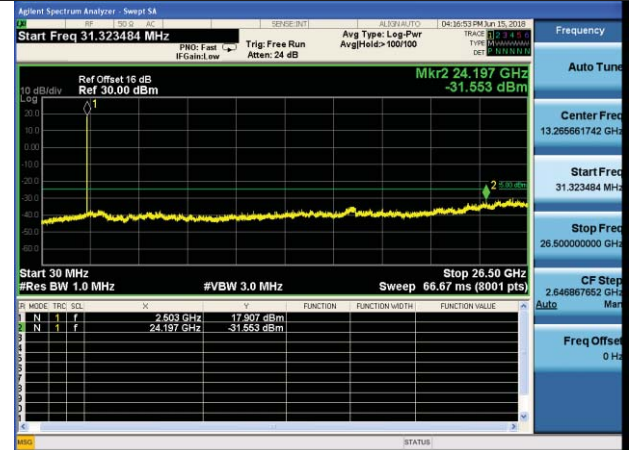

Middle channel

Highest channel

Test Mode: LTE Band 5 / 5MHz /1RB      Test Mode: LTE Band 5 / 5MHz /25RB

Lowest channel

Middle channel

Highest channel

Test Mode: LTE Band 5 / 10MHz /1RB

Test Mode: LTE Band 5 / 10MHz /50RB

Lowest channel

Middle channel

Highest channel

Test Mode: LTE Band 7 / 5MHz /1RB

Test Mode: LTE Band 7 / 5MHz /25RB

Lowest channel

Middle channel

Highest channel

Test Mode: LTE Band 7 / 10MHz /1RB      Test Mode: LTE Band 7 / 10MHz /50RB

Lowest channel

Middle channel

Highest channel

Test Mode: LTE Band 7 / 15MHz /1RB      Test Mode: LTE Band 7 / 15MHz /75RB

Lowest channel

Middle channel

Highest channel

Test Mode: LTE Band 7 / 20MHz /1RB

Test Mode: LTE Band 7 / 20MHz /100RB

Lowest channel

Middle channel

Highest channel

Test Mode: LTE Band 17 / 5MHz / 1RB      Test Mode: LTE Band 17 / 5MHz / 25RB