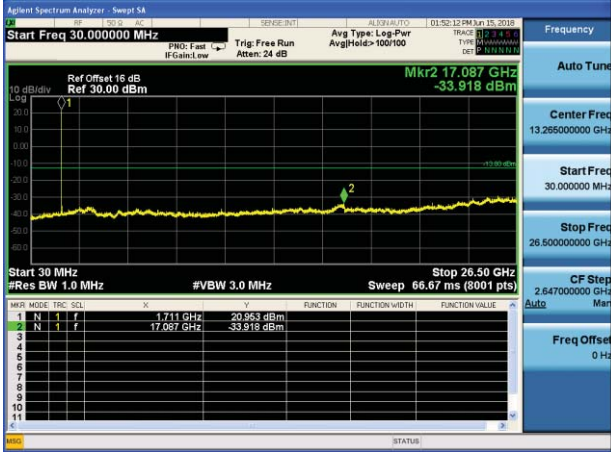

Test Mode: LTE Band 4 / 3MHz /1RB      Test Mode: LTE Band 4 / 3MHz /15RB

Lowest channel

Middle channel

Highest channel

Test Mode: LTE Band 4 / 5MHz /1RB      Test Mode: LTE Band 4 / 5MHz /25RB

Lowest channel

Middle channel

Highest channel

Test Mode: LTE Band 4 / 10MHz /1RB      Test Mode: LTE Band 4 / 10MHz /50RB

Lowest channel

Middle channel

Highest channel

Test Mode: LTE Band 4 / 15MHz /1RB      Test Mode: LTE Band 4 / 15MHz /75RB

Lowest channel

Middle channel

Highest channel

Test Mode: LTE Band 4 / 20MHz /1RB

Test Mode: LTE Band 4 / 20MHz /100RB

Lowest channel

Middle channel

Highest channel

Test Mode: LTE Band 5 / 1.4MHz /1RB

Test Mode: LTE Band 5 / 1.4MHz /6RB

Lowest channel

Middle channel

Highest channel

Test Mode: LTE Band 5 / 3MHz /1RB

Test Mode: LTE Band 5 / 3MHz /15RB

Lowest channel