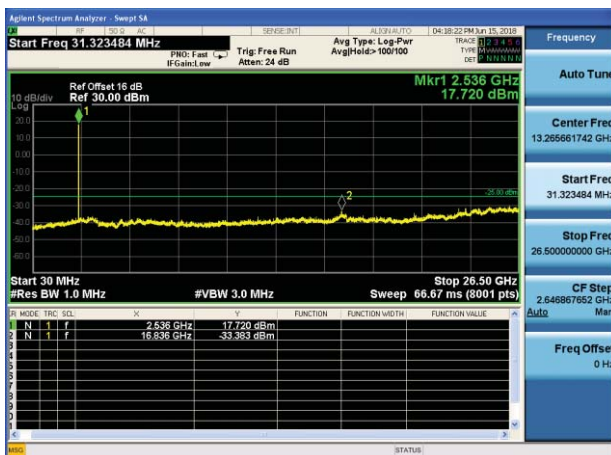

Middle channel

Highest channel

Test Mode: LTE Band 5 / 5MHz /1RB      Test Mode: LTE Band 5 / 5MHz /25RB

Lowest channel

Middle channel

Highest channel

Test Mode: LTE Band 5 / 10MHz /1RB

Test Mode: LTE Band 5 / 10MHz /50RB

Lowest channel

Middle channel

Highest channel

Test Mode: LTE Band 7 / 5MHz /1RB

Test Mode: LTE Band 7 / 5MHz /25RB

Lowest channel

Middle channel

Highest channel

Test Mode: LTE Band 7 / 10MHz /1RB      Test Mode: LTE Band 7 / 10MHz /50RB

Lowest channel

Middle channel

Highest channel

Test Mode: LTE Band 7 / 15MHz /1RB      Test Mode: LTE Band 7 / 15MHz /75RB

Lowest channel

Middle channel

Highest channel

Test Mode: LTE Band 7 / 20MHz /1RB

Test Mode: LTE Band 7 / 20MHz /100RB

Lowest channel

Middle channel

Highest channel

Test Mode: LTE Band 17 / 5MHz / 1RB      Test Mode: LTE Band 17 / 5MHz / 25RB