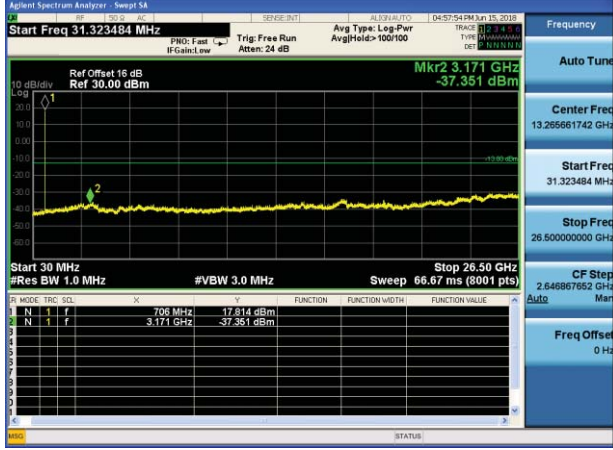

Test Mode: LTE Band 7 / 10MHz /1RB      Test Mode: LTE Band 7 / 10MHz /50RB

Lowest channel

Middle channel

Highest channel

Test Mode: LTE Band 7 / 15MHz /1RB      Test Mode: LTE Band 7 / 15MHz /75RB

Lowest channel

Middle channel

Highest channel

Test Mode: LTE Band 7 / 20MHz /1RB

Test Mode: LTE Band 7 / 20MHz /100RB

Lowest channel

Middle channel

Highest channel

Test Mode: LTE Band 17 / 5MHz / 1RB      Test Mode: LTE Band 17 / 5MHz / 25RB

Lowest channel

Middle channel

Highest channel

Test Mode: LTE Band 17 / 10MHz /1RB      Test Mode: LTE Band 17 / 10MHz /50RB

Lowest channel

Middle channel

Highest channel