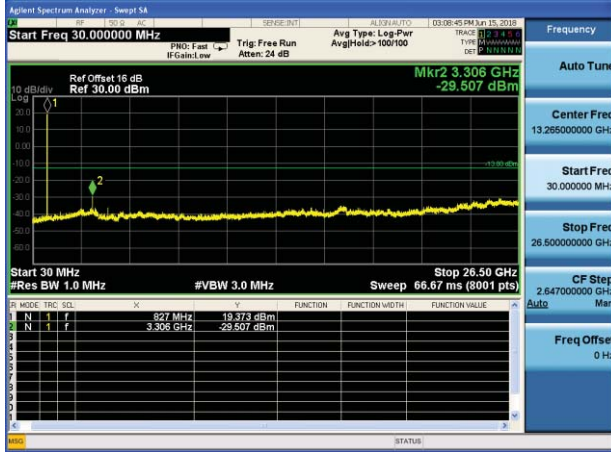

Lowest channel

Middle channel

Highest channel

Test Mode: LTE Band 4 / 20MHz /1RB

Test Mode: LTE Band 4 / 20MHz /100RB

Lowest channel

Middle channel

Highest channel

Test Mode: LTE Band 5 / 1.4MHz /1RB

Test Mode: LTE Band 5 / 1.4MHz /6RB

Lowest channel

Middle channel

Highest channel

Test Mode: LTE Band 5 / 3MHz /1RB

Test Mode: LTE Band 5 / 3MHz /15RB

Lowest channel

Middle channel

Highest channel

Test Mode: LTE Band 5 / 5MHz /1RB      Test Mode: LTE Band 5 / 5MHz /25RB

Lowest channel

Middle channel

Highest channel

Test Mode: LTE Band 5 / 10MHz /1RB

Test Mode: LTE Band 5 / 10MHz /50RB

Lowest channel

Middle channel

Highest channel

Test Mode: LTE Band 7 / 5MHz /1RB

Test Mode: LTE Band 7 / 5MHz /25RB

Lowest channel

Middle channel

Highest channel