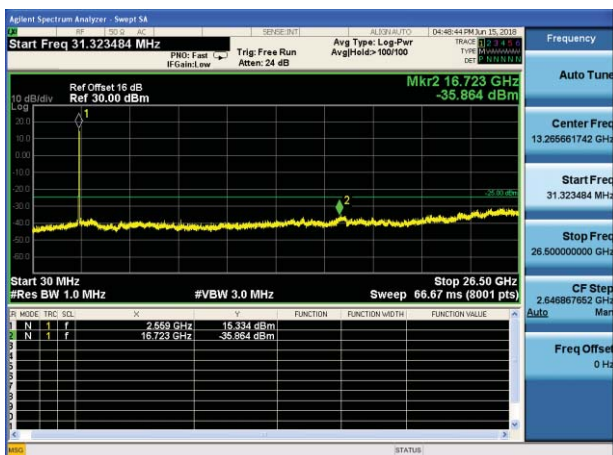

Test Mode: LTE Band 7 / 10MHz /1RB      Test Mode: LTE Band 7 / 10MHz /50RB

Lowest channel

Middle channel

Highest channel

Test Mode: LTE Band 7 / 15MHz /1RB      Test Mode: LTE Band 7 / 15MHz /75RB

Lowest channel

Middle channel

Highest channel

Test Mode: LTE Band 7 / 20MHz /1RB

Test Mode: LTE Band 7 / 20MHz /100RB

Lowest channel

Middle channel

Highest channel

Test Mode: LTE Band 17 / 5MHz / 1RB      Test Mode: LTE Band 17 / 5MHz / 25RB

Lowest channel

Middle channel

Highest channel

Test Mode: LTE Band 17 / 10MHz /1RB      Test Mode: LTE Band 17 / 10MHz /50RB

Lowest channel

Middle channel

Highest channel