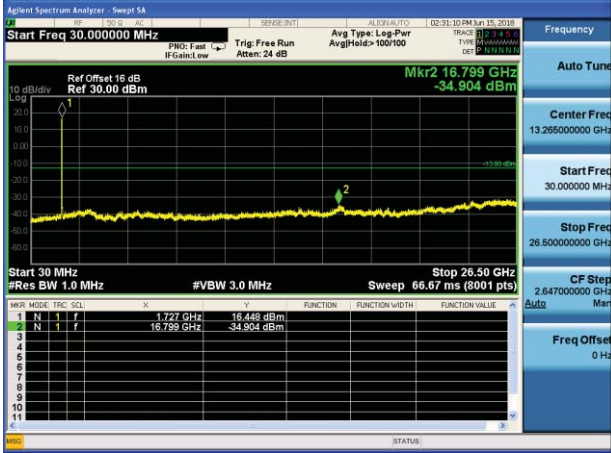

Middle channel

Highest channel

Test Mode: LTE Band 4 / 10MHz /1RB      Test Mode: LTE Band 4 / 10MHz /50RB

Lowest channel

Middle channel

Highest channel

Test Mode: LTE Band 4 / 15MHz /1RB      Test Mode: LTE Band 4 / 15MHz /75RB

Lowest channel

Middle channel

Highest channel

Test Mode: LTE Band 4 / 20MHz /1RB

Test Mode: LTE Band 4 / 20MHz /100RB

Lowest channel

Middle channel

Highest channel

Test Mode: LTE Band 5 / 1.4MHz /1RB

Test Mode: LTE Band 5 / 1.4MHz /6RB

Lowest channel

Middle channel

Highest channel

Test Mode: LTE Band 5 / 3MHz /1RB

Test Mode: LTE Band 5 / 3MHz /15RB

Lowest channel

Middle channel

Highest channel

Test Mode: LTE Band 5 / 5MHz /1RB      Test Mode: LTE Band 5 / 5MHz /25RB

Lowest channel

Middle channel

Highest channel

Test Mode: LTE Band 5 / 10MHz /1RB

Test Mode: LTE Band 5 / 10MHz /50RB