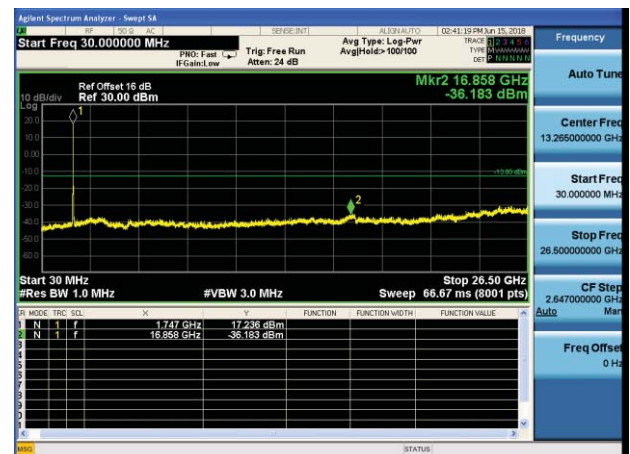

Middle channel

Highest channel

Test Mode: LTE Band 4 / 10MHz /1RB      Test Mode: LTE Band 4 / 10MHz /50RB

Lowest channel

Middle channel

Highest channel

Test Mode: LTE Band 4 / 15MHz /1RB      Test Mode: LTE Band 4 / 15MHz /75RB

Lowest channel

Middle channel

Highest channel

Test Mode: LTE Band 4 / 20MHz /1RB

Test Mode: LTE Band 4 / 20MHz /100RB

Lowest channel

Middle channel

Highest channel

Test Mode: LTE Band 5 / 1.4MHz /1RB

Test Mode: LTE Band 5 / 1.4MHz /6RB

Lowest channel

Middle channel

Highest channel

Test Mode: LTE Band 5 / 3MHz /1RB

Test Mode: LTE Band 5 / 3MHz /15RB

Lowest channel

Middle channel

Highest channel

Test Mode: LTE Band 5 / 5MHz /1RB      Test Mode: LTE Band 5 / 5MHz /25RB

Lowest channel

Middle channel

Highest channel

Test Mode: LTE Band 5 / 10MHz /1RB

Test Mode: LTE Band 5 / 10MHz /50RB