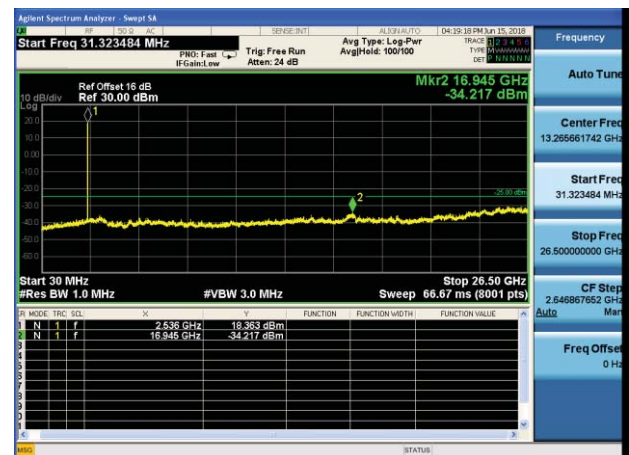

Middle channel

Highest channel

Test Mode: LTE Band 5 / 5MHz /1RB      Test Mode: LTE Band 5 / 5MHz /25RB

Lowest channel

Middle channel

Highest channel

Test Mode: LTE Band 5 / 10MHz /1RB

Test Mode: LTE Band 5 / 10MHz /50RB

Lowest channel

Middle channel

Highest channel

Test Mode: LTE Band 7 / 5MHz /1RB

Test Mode: LTE Band 7 / 5MHz /25RB

Lowest channel

Middle channel

Highest channel

Test Mode: LTE Band 7 / 10MHz /1RB      Test Mode: LTE Band 7 / 10MHz /50RB

Lowest channel

Middle channel

Highest channel

Test Mode: LTE Band 7 / 15MHz /1RB      Test Mode: LTE Band 7 / 15MHz /75RB

Lowest channel

Middle channel

Highest channel

Test Mode: LTE Band 7 / 20MHz /1RB

Test Mode: LTE Band 7 / 20MHz /100RB

Lowest channel

Middle channel

Highest channel

Test Mode: LTE Band 17 / 5MHz / 1RB      Test Mode: LTE Band 17 / 5MHz / 25RB