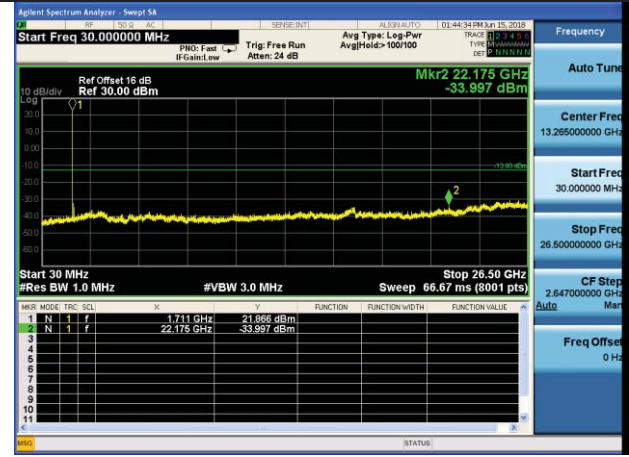

Test Mode: LTE Band 4 / 3MHz /1RB      Test Mode: LTE Band 4 / 3MHz /15RB

Lowest channel

Middle channel

Highest channel

Test Mode: LTE Band 4 / 5MHz /1RB      Test Mode: LTE Band 4 / 5MHz /25RB

Lowest channel

Middle channel

Highest channel

Test Mode: LTE Band 4 / 10MHz /1RB      Test Mode: LTE Band 4 / 10MHz /50RB

Lowest channel

Middle channel

Highest channel

Test Mode: LTE Band 4 / 15MHz /1RB      Test Mode: LTE Band 4 / 15MHz /75RB

Lowest channel

Middle channel

Highest channel

Test Mode: LTE Band 4 / 20MHz /1RB

Test Mode: LTE Band 4 / 20MHz /100RB

Lowest channel

Middle channel

Highest channel