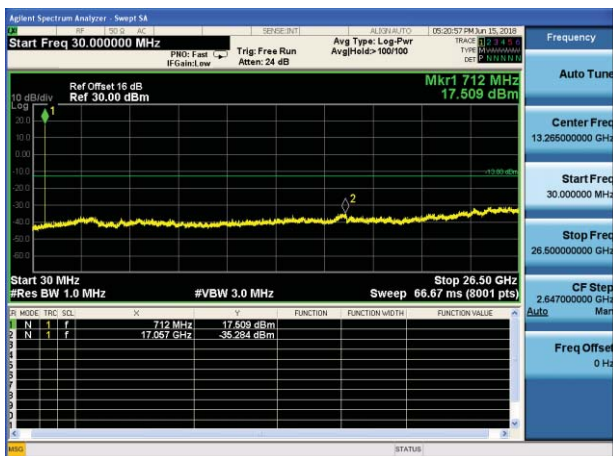

Middle channel

Highest channel

Test Mode: LTE Band 7 / 20MHz /1RB

Test Mode: LTE Band 7 / 20MHz /100RB

Lowest channel

Middle channel

Highest channel

Test Mode: LTE Band 17 / 5MHz / 1RB      Test Mode: LTE Band 17 / 5MHz / 25RB

Lowest channel

Middle channel

Highest channel

Test Mode: LTE Band 17 / 10MHz /1RB      Test Mode: LTE Band 17 / 10MHz /50RB

Lowest channel

Middle channel

Highest channel