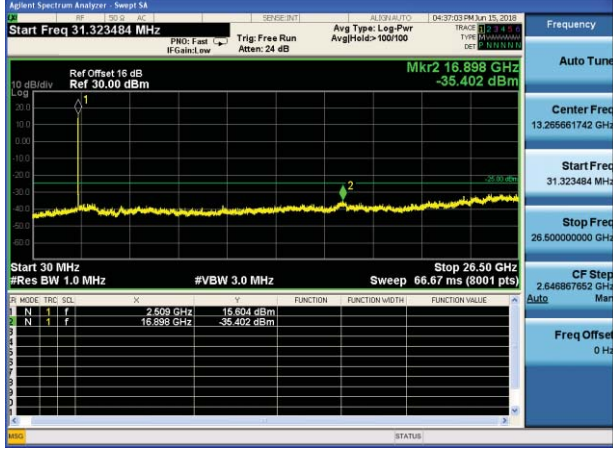

Lowest channel

Middle channel

Highest channel

Test Mode: LTE Band 7 / 5MHz /1RB

Test Mode: LTE Band 7 / 5MHz /25RB

Lowest channel

Middle channel

Highest channel

Test Mode: LTE Band 7 / 10MHz /1RB      Test Mode: LTE Band 7 / 10MHz /50RB

Lowest channel

Middle channel

Highest channel

Test Mode: LTE Band 7 / 15MHz /1RB      Test Mode: LTE Band 7 / 15MHz /75RB

Lowest channel

Middle channel

Highest channel

Test Mode: LTE Band 7 / 20MHz /1RB

Test Mode: LTE Band 7 / 20MHz /100RB

Lowest channel

Middle channel

Highest channel

Test Mode: LTE Band 17 / 5MHz / 1RB      Test Mode: LTE Band 17 / 5MHz / 25RB

Lowest channel

Middle channel

Highest channel

Test Mode: LTE Band 17 / 10MHz /1RB      Test Mode: LTE Band 17 / 10MHz /50RB

Lowest channel

Middle channel

Highest channel