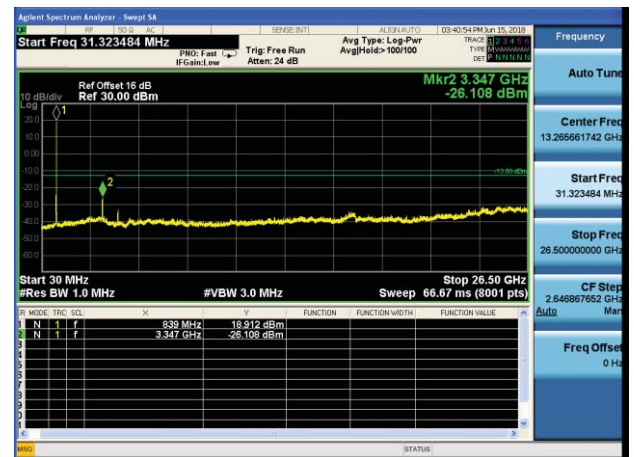

Test Mode: LTE Band 5 / 1.4MHz /1RB

Test Mode: LTE Band 5 / 1.4MHz /6RB

Lowest channel

Middle channel

Highest channel

Test Mode: LTE Band 5 / 3MHz /1RB

Test Mode: LTE Band 5 / 3MHz /15RB

Lowest channel

Middle channel

Highest channel

Test Mode: LTE Band 5 / 5MHz /1RB      Test Mode: LTE Band 5 / 5MHz /25RB

Lowest channel

Middle channel

Highest channel

Test Mode: LTE Band 5 / 10MHz /1RB

Test Mode: LTE Band 5 / 10MHz /50RB

Lowest channel

Middle channel

Highest channel

Test Mode: LTE Band 7 / 5MHz /1RB

Test Mode: LTE Band 7 / 5MHz /25RB

Lowest channel

Middle channel

Highest channel

Test Mode: LTE Band 7 / 10MHz /1RB      Test Mode: LTE Band 7 / 10MHz /50RB

Lowest channel

Middle channel

Highest channel

Test Mode: LTE Band 7 / 15MHz /1RB      Test Mode: LTE Band 7 / 15MHz /75RB

Lowest channel