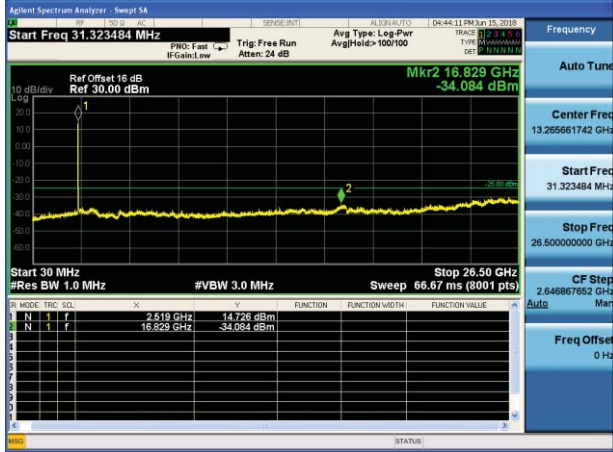

Lowest channel

Middle channel

Highest channel

Test Mode: LTE Band 7 / 5MHz /1RB

Test Mode: LTE Band 7 / 5MHz /25RB

Lowest channel

Middle channel

Highest channel

Test Mode: LTE Band 7 / 10MHz /1RB      Test Mode: LTE Band 7 / 10MHz /50RB

Lowest channel

Middle channel

Highest channel

Test Mode: LTE Band 7 / 15MHz /1RB      Test Mode: LTE Band 7 / 15MHz /75RB

Lowest channel

Middle channel

Highest channel

Test Mode: LTE Band 7 / 20MHz /1RB

Test Mode: LTE Band 7 / 20MHz /100RB

Lowest channel

Middle channel

Highest channel

Test Mode: LTE Band 17 / 5MHz / 1RB      Test Mode: LTE Band 17 / 5MHz / 25RB

Lowest channel

Middle channel

Highest channel

Test Mode: LTE Band 17 / 10MHz /1RB      Test Mode: LTE Band 17 / 10MHz /50RB

Lowest channel

Middle channel

Highest channel