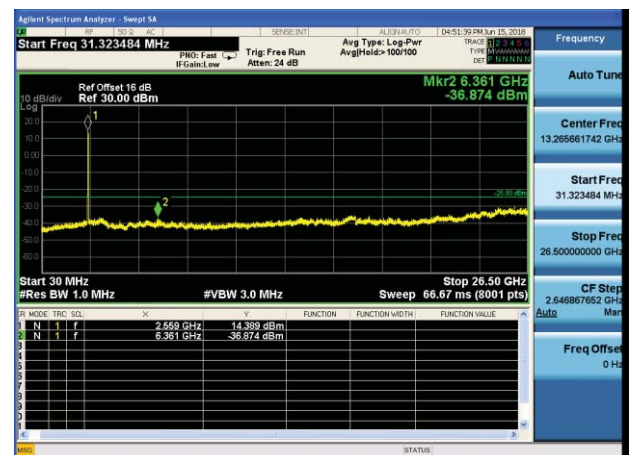

Test Mode: LTE Band 7 / 10MHz /1RB      Test Mode: LTE Band 7 / 10MHz /50RB

Lowest channel

Middle channel

Highest channel

Test Mode: LTE Band 7 / 15MHz /1RB      Test Mode: LTE Band 7 / 15MHz /75RB

Lowest channel

Middle channel

Highest channel

Test Mode: LTE Band 7 / 20MHz /1RB

Test Mode: LTE Band 7 / 20MHz /100RB

Lowest channel

Middle channel

Highest channel

Test Mode: LTE Band 17 / 5MHz / 1RB      Test Mode: LTE Band 17 / 5MHz / 25RB

Lowest channel

Middle channel

Highest channel

Test Mode: LTE Band 17 / 10MHz /1RB      Test Mode: LTE Band 17 / 10MHz /50RB

Lowest channel

Middle channel

Highest channel