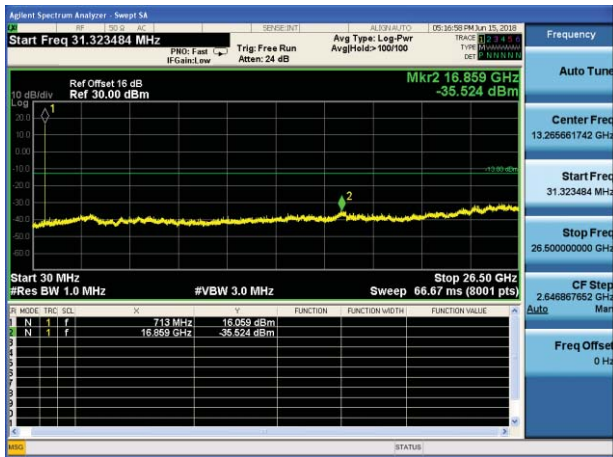

Test Mode: LTE Band 7 / 10MHz /1RB      Test Mode: LTE Band 7 / 10MHz /50RB

Lowest channel

Middle channel

Highest channel

Test Mode: LTE Band 7 / 15MHz /1RB      Test Mode: LTE Band 7 / 15MHz /75RB

Lowest channel

Middle channel

Highest channel

Test Mode: LTE Band 7 / 20MHz /1RB

Test Mode: LTE Band 7 / 20MHz /100RB

Lowest channel

Middle channel

Highest channel

Test Mode: LTE Band 17 / 5MHz / 1RB      Test Mode: LTE Band 17 / 5MHz / 25RB

Lowest channel

Middle channel

Highest channel

Test Mode: LTE Band 17 / 10MHz /1RB      Test Mode: LTE Band 17 / 10MHz /50RB

Lowest channel

Middle channel

Highest channel