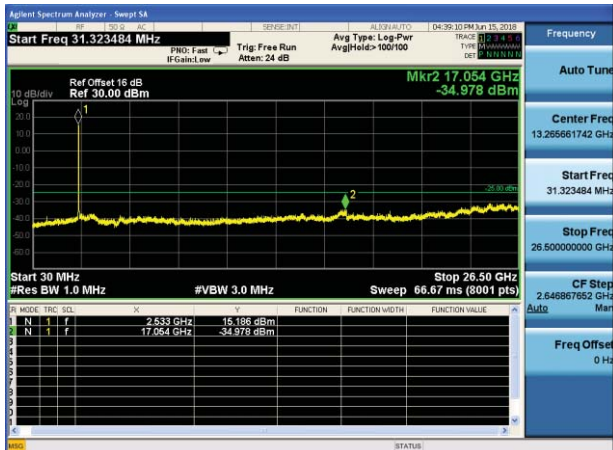

Lowest channel

Middle channel

Highest channel

Test Mode: LTE Band 7 / 5MHz /1RB

Test Mode: LTE Band 7 / 5MHz /25RB

Lowest channel

Middle channel

Highest channel

Test Mode: LTE Band 7 / 10MHz /1RB      Test Mode: LTE Band 7 / 10MHz /50RB

Lowest channel

Middle channel

Highest channel

Test Mode: LTE Band 7 / 15MHz /1RB      Test Mode: LTE Band 7 / 15MHz /75RB

Lowest channel

Middle channel

Highest channel

Test Mode: LTE Band 7 / 20MHz /1RB

Test Mode: LTE Band 7 / 20MHz /100RB

Lowest channel

Middle channel

Highest channel

Test Mode: LTE Band 17 / 5MHz / 1RB      Test Mode: LTE Band 17 / 5MHz / 25RB

Lowest channel

Middle channel

Highest channel

Test Mode: LTE Band 17 / 10MHz /1RB      Test Mode: LTE Band 17 / 10MHz /50RB

Lowest channel

Middle channel

Highest channel