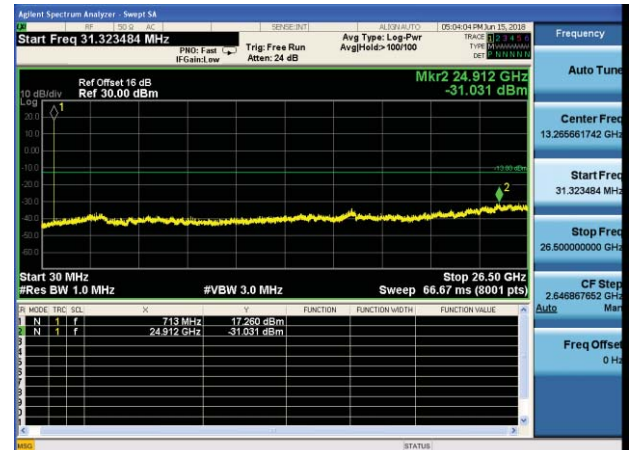

Test Mode: LTE Band 7 / 10MHz /1RB      Test Mode: LTE Band 7 / 10MHz /50RB

Lowest channel

Middle channel

Highest channel

Test Mode: LTE Band 7 / 15MHz /1RB      Test Mode: LTE Band 7 / 15MHz /75RB

Lowest channel

Middle channel

Highest channel

Test Mode: LTE Band 7 / 20MHz /1RB

Test Mode: LTE Band 7 / 20MHz /100RB

Lowest channel

Middle channel

Highest channel

Test Mode: LTE Band 17 / 5MHz / 1RB      Test Mode: LTE Band 17 / 5MHz / 25RB

Lowest channel

Middle channel

Highest channel

Test Mode: LTE Band 17 / 10MHz /1RB      Test Mode: LTE Band 17 / 10MHz /50RB

Lowest channel

Middle channel

Highest channel