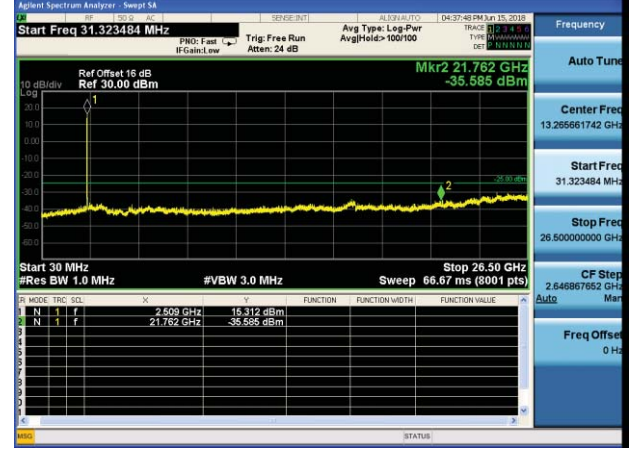

Lowest channel

Middle channel

Highest channel

Test Mode: LTE Band 7 / 5MHz /1RB

Test Mode: LTE Band 7 / 5MHz /25RB

Lowest channel

Middle channel

Highest channel

Test Mode: LTE Band 7 / 10MHz /1RB      Test Mode: LTE Band 7 / 10MHz /50RB

Lowest channel

Middle channel

Highest channel

Test Mode: LTE Band 7 / 15MHz /1RB      Test Mode: LTE Band 7 / 15MHz /75RB

Lowest channel

Middle channel

Highest channel

Test Mode: LTE Band 7 / 20MHz /1RB

Test Mode: LTE Band 7 / 20MHz /100RB

Lowest channel

Middle channel

Highest channel

Test Mode: LTE Band 17 / 5MHz / 1RB      Test Mode: LTE Band 17 / 5MHz / 25RB

Lowest channel

Middle channel

Highest channel

Test Mode: LTE Band 17 / 10MHz /1RB      Test Mode: LTE Band 17 / 10MHz /50RB

Lowest channel

Middle channel

Highest channel