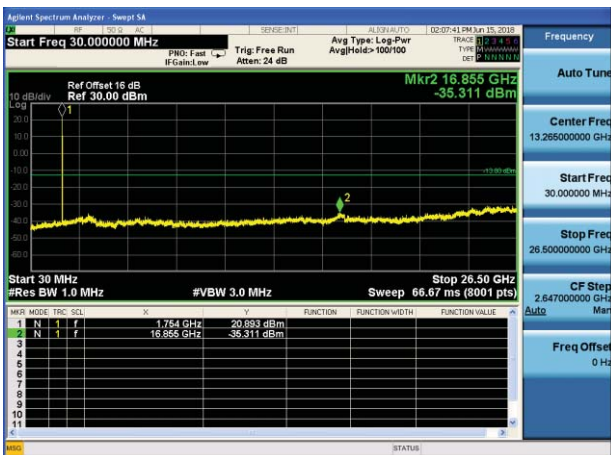

Test Mode: LTE Band 4 / 3MHz /1RB      Test Mode: LTE Band 4 / 3MHz /15RB

Lowest channel

Middle channel

Highest channel

Test Mode: LTE Band 4 / 5MHz /1RB      Test Mode: LTE Band 4 / 5MHz /25RB

Lowest channel

Middle channel

Highest channel

Test Mode: LTE Band 4 / 10MHz /1RB      Test Mode: LTE Band 4 / 10MHz /50RB

Lowest channel

Middle channel

Highest channel

Test Mode: LTE Band 4 / 15MHz /1RB      Test Mode: LTE Band 4 / 15MHz /75RB

Lowest channel

Middle channel

Highest channel

Test Mode: LTE Band 4 / 20MHz /1RB

Test Mode: LTE Band 4 / 20MHz /100RB

Lowest channel

Middle channel

Highest channel

Test Mode: LTE Band 5 / 1.4MHz /1RB

Test Mode: LTE Band 5 / 1.4MHz /6RB

Lowest channel

Middle channel

Highest channel

Test Mode: LTE Band 5 / 3MHz /1RB

Test Mode: LTE Band 5 / 3MHz /15RB

Lowest channel