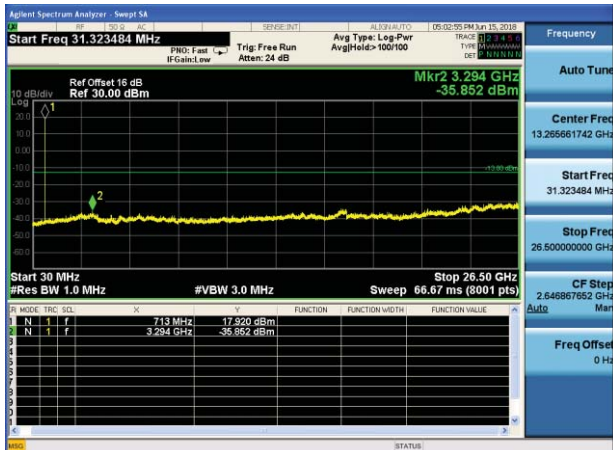

Test Mode: LTE Band 7 / 10MHz /1RB      Test Mode: LTE Band 7 / 10MHz /50RB

Lowest channel

Middle channel

Highest channel

Test Mode: LTE Band 7 / 15MHz /1RB      Test Mode: LTE Band 7 / 15MHz /75RB

Lowest channel

Middle channel

Highest channel

Test Mode: LTE Band 7 / 20MHz /1RB

Test Mode: LTE Band 7 / 20MHz /100RB

Lowest channel

Middle channel

Highest channel

Test Mode: LTE Band 17 / 5MHz / 1RB      Test Mode: LTE Band 17 / 5MHz / 25RB

Lowest channel

Middle channel

Highest channel

Test Mode: LTE Band 17 / 10MHz /1RB      Test Mode: LTE Band 17 / 10MHz /50RB

Lowest channel

Middle channel

Highest channel