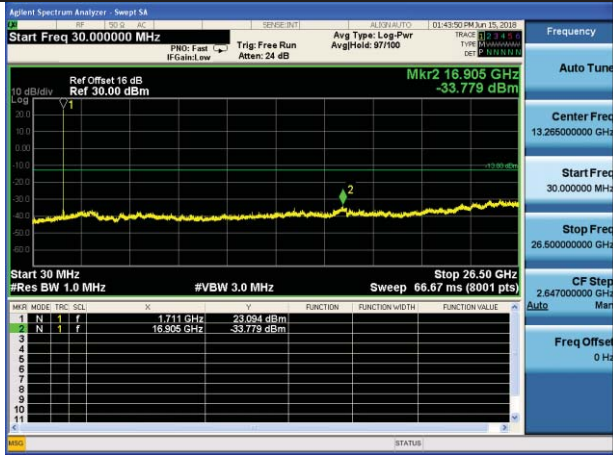

Test Mode: LTE Band 4 / 3MHz /1RB      Test Mode: LTE Band 4 / 3MHz /15RB

Lowest channel

Middle channel

Highest channel

Test Mode: LTE Band 4 / 5MHz /1RB      Test Mode: LTE Band 4 / 5MHz /25RB

Lowest channel

Middle channel

Highest channel

Test Mode: LTE Band 4 / 10MHz /1RB      Test Mode: LTE Band 4 / 10MHz /50RB

Lowest channel

Middle channel

Highest channel

Test Mode: LTE Band 4 / 15MHz /1RB      Test Mode: LTE Band 4 / 15MHz /75RB

Lowest channel

Middle channel

Highest channel

Test Mode: LTE Band 4 / 20MHz /1RB

Test Mode: LTE Band 4 / 20MHz /100RB

Lowest channel

Middle channel

Highest channel

Test Mode: LTE Band 5 / 1.4MHz /1RB

Test Mode: LTE Band 5 / 1.4MHz /6RB

Lowest channel

Middle channel

Highest channel

Test Mode: LTE Band 5 / 3MHz /1RB

Test Mode: LTE Band 5 / 3MHz /15RB

Lowest channel