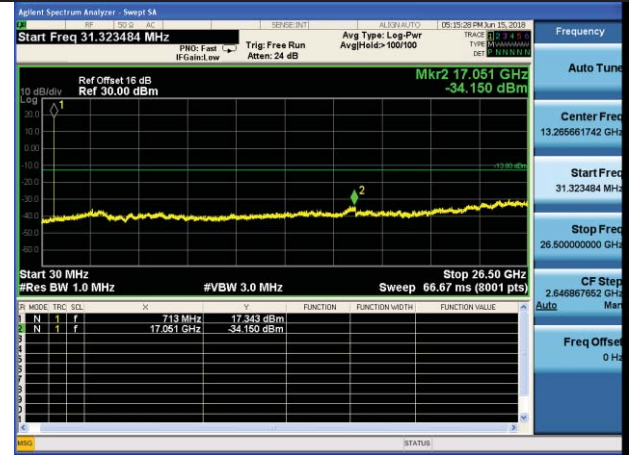

Test Mode: LTE Band 7 / 10MHz /1RB      Test Mode: LTE Band 7 / 10MHz /50RB

Lowest channel

Middle channel

Highest channel

Test Mode: LTE Band 7 / 15MHz /1RB      Test Mode: LTE Band 7 / 15MHz /75RB

Lowest channel

Middle channel

Highest channel

Test Mode: LTE Band 7 / 20MHz /1RB

Test Mode: LTE Band 7 / 20MHz /100RB

Lowest channel

Middle channel

Highest channel

Test Mode: LTE Band 17 / 5MHz / 1RB      Test Mode: LTE Band 17 / 5MHz / 25RB

Lowest channel

Middle channel

Highest channel

Test Mode: LTE Band 17 / 10MHz /1RB      Test Mode: LTE Band 17 / 10MHz /50RB

Lowest channel

Middle channel

Highest channel