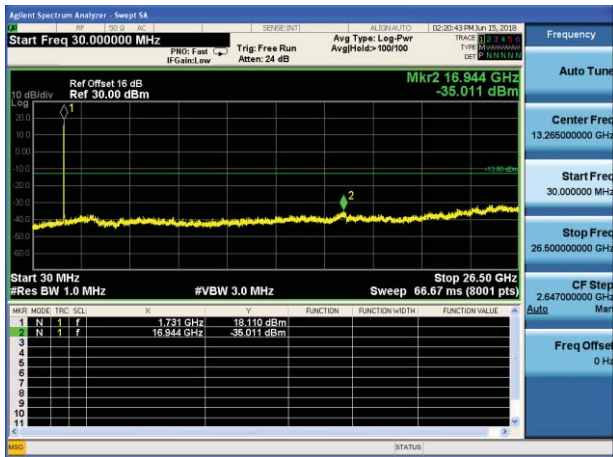

Test Mode: LTE Band 4 / 3MHz /1RB      Test Mode: LTE Band 4 / 3MHz /15RB

Lowest channel

Middle channel

Highest channel

Test Mode: LTE Band 4 / 5MHz /1RB      Test Mode: LTE Band 4 / 5MHz /25RB

Lowest channel

Middle channel

Highest channel

Test Mode: LTE Band 4 / 10MHz /1RB      Test Mode: LTE Band 4 / 10MHz /50RB

Lowest channel

Middle channel

Highest channel

Test Mode: LTE Band 4 / 15MHz /1RB      Test Mode: LTE Band 4 / 15MHz /75RB

Lowest channel

Middle channel

Highest channel

Test Mode: LTE Band 4 / 20MHz /1RB

Test Mode: LTE Band 4 / 20MHz /100RB

Lowest channel

Middle channel

Highest channel