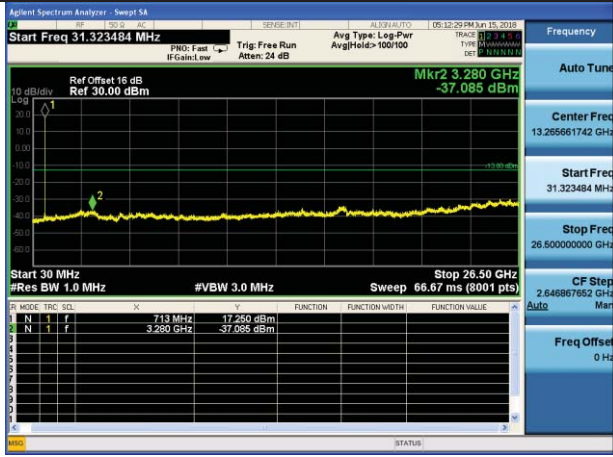

Middle channel

Highest channel

Test Mode: LTE Band 7 / 20MHz /1RB

Test Mode: LTE Band 7 / 20MHz /100RB

Lowest channel

Middle channel

Highest channel

Test Mode: LTE Band 17 / 5MHz / 1RB      Test Mode: LTE Band 17 / 5MHz / 25RB

Lowest channel

Middle channel

Highest channel

Test Mode: LTE Band 17 / 10MHz /1RB      Test Mode: LTE Band 17 / 10MHz /50RB

Lowest channel

Middle channel

Highest channel