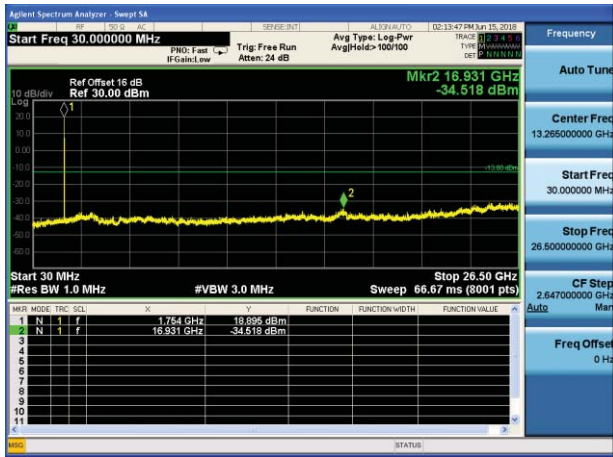

Test Mode: LTE Band 4 / 3MHz /1RB      Test Mode: LTE Band 4 / 3MHz /15RB

Lowest channel

Middle channel

Highest channel

Test Mode: LTE Band 4 / 5MHz /1RB      Test Mode: LTE Band 4 / 5MHz /25RB

Lowest channel

Middle channel

Highest channel

Test Mode: LTE Band 4 / 10MHz /1RB      Test Mode: LTE Band 4 / 10MHz /50RB

Lowest channel

Middle channel

Highest channel

Test Mode: LTE Band 4 / 15MHz /1RB      Test Mode: LTE Band 4 / 15MHz /75RB

Lowest channel

Middle channel

Highest channel

Test Mode: LTE Band 4 / 20MHz /1RB

Test Mode: LTE Band 4 / 20MHz /100RB

Lowest channel

Middle channel

Highest channel