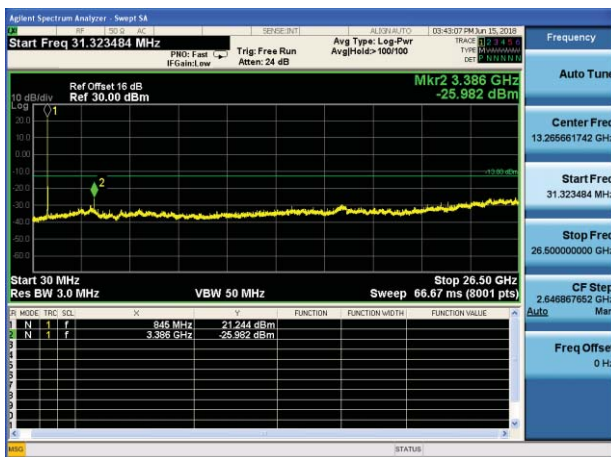

Test Mode: LTE Band 5 / 1.4MHz /1RB

Test Mode: LTE Band 5 / 1.4MHz /6RB

Lowest channel

Middle channel

Highest channel

Test Mode: LTE Band 5 / 3MHz /1RB

Test Mode: LTE Band 5 / 3MHz /15RB

Lowest channel

Middle channel

Highest channel

Test Mode: LTE Band 5 / 5MHz /1RB      Test Mode: LTE Band 5 / 5MHz /25RB

Lowest channel

Middle channel

Highest channel

Test Mode: LTE Band 5 / 10MHz /1RB

Test Mode: LTE Band 5 / 10MHz /50RB

Lowest channel

Middle channel

Highest channel

Test Mode: LTE Band 7 / 5MHz /1RB

Test Mode: LTE Band 7 / 5MHz /25RB

Lowest channel

Middle channel

Highest channel

Test Mode: LTE Band 7 / 10MHz /1RB      Test Mode: LTE Band 7 / 10MHz /50RB

Lowest channel

Middle channel

Highest channel

Test Mode: LTE Band 7 / 15MHz /1RB      Test Mode: LTE Band 7 / 15MHz /75RB

Lowest channel