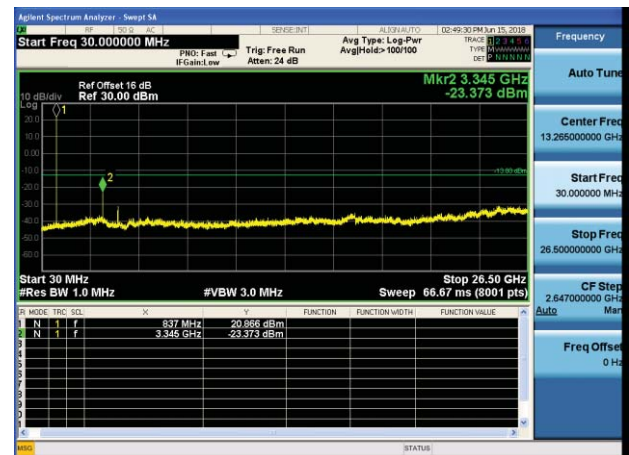

Middle channel

Highest channel

Test Mode: LTE Band 4 / 10MHz /1RB      Test Mode: LTE Band 4 / 10MHz /50RB

Lowest channel

Middle channel

Highest channel

Test Mode: LTE Band 4 / 15MHz /1RB      Test Mode: LTE Band 4 / 15MHz /75RB

Lowest channel

Middle channel

Highest channel

Test Mode: LTE Band 4 / 20MHz /1RB

Test Mode: LTE Band 4 / 20MHz /100RB

Lowest channel

Middle channel

Highest channel

Test Mode: LTE Band 5 / 1.4MHz /1RB

Test Mode: LTE Band 5 / 1.4MHz /6RB

Lowest channel

Middle channel

Highest channel

Test Mode: LTE Band 5 / 3MHz /1RB

Test Mode: LTE Band 5 / 3MHz /15RB

Lowest channel

Middle channel

Highest channel

Test Mode: LTE Band 5 / 5MHz /1RB      Test Mode: LTE Band 5 / 5MHz /25RB

Lowest channel

Middle channel

Highest channel

Test Mode: LTE Band 5 / 10MHz /1RB

Test Mode: LTE Band 5 / 10MHz /50RB