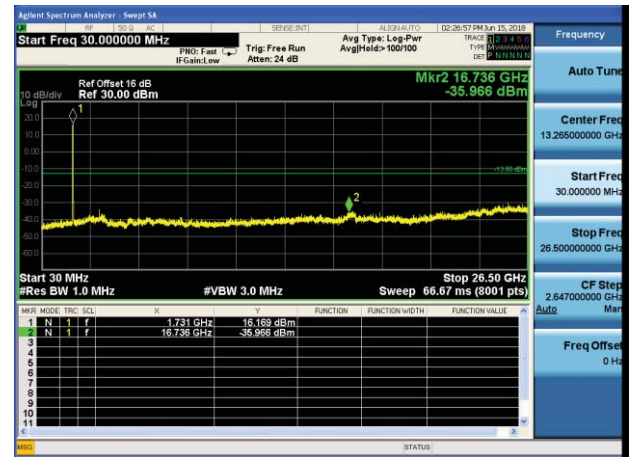

Test Mode: LTE Band 4 / 3MHz /1RB      Test Mode: LTE Band 4 / 3MHz /15RB

Lowest channel

Middle channel

Highest channel

Test Mode: LTE Band 4 / 5MHz /1RB      Test Mode: LTE Band 4 / 5MHz /25RB

Lowest channel

Middle channel

Highest channel

Test Mode: LTE Band 4 / 10MHz /1RB      Test Mode: LTE Band 4 / 10MHz /50RB

Lowest channel

Middle channel

Highest channel

Test Mode: LTE Band 4 / 15MHz /1RB      Test Mode: LTE Band 4 / 15MHz /75RB

Lowest channel

Middle channel

Highest channel

Test Mode: LTE Band 4 / 20MHz /1RB

Test Mode: LTE Band 4 / 20MHz /100RB

Lowest channel

Middle channel

Highest channel

Test Mode: LTE Band 5 / 1.4MHz /1RB

Test Mode: LTE Band 5 / 1.4MHz /6RB

Lowest channel

Middle channel

Highest channel

Test Mode: LTE Band 5 / 3MHz /1RB

Test Mode: LTE Band 5 / 3MHz /15RB

Lowest channel