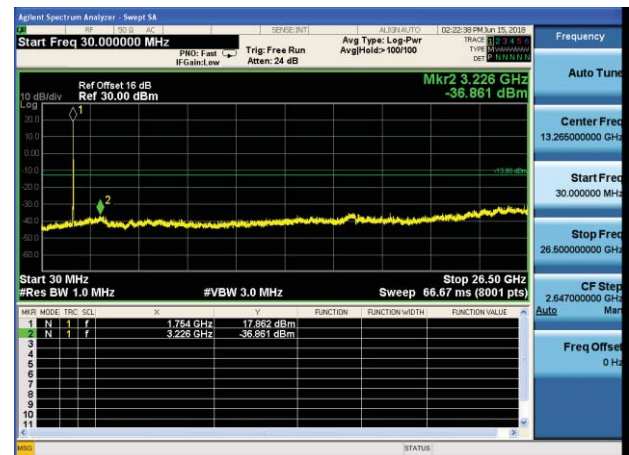

Test Mode: LTE Band 4 / 3MHz /1RB      Test Mode: LTE Band 4 / 3MHz /15RB

Lowest channel

Middle channel

Highest channel

Test Mode: LTE Band 4 / 5MHz /1RB      Test Mode: LTE Band 4 / 5MHz /25RB

Lowest channel

Middle channel

Highest channel

Test Mode: LTE Band 4 / 10MHz /1RB      Test Mode: LTE Band 4 / 10MHz /50RB

Lowest channel

Middle channel

Highest channel

Test Mode: LTE Band 4 / 15MHz /1RB      Test Mode: LTE Band 4 / 15MHz /75RB

Lowest channel

Middle channel

Highest channel

Test Mode: LTE Band 4 / 20MHz /1RB

Test Mode: LTE Band 4 / 20MHz /100RB

Lowest channel

Middle channel

Highest channel

Test Mode: LTE Band 5 / 1.4MHz /1RB

Test Mode: LTE Band 5 / 1.4MHz /6RB

Lowest channel

Middle channel

Highest channel

Test Mode: LTE Band 5 / 3MHz /1RB

Test Mode: LTE Band 5 / 3MHz /15RB

Lowest channel