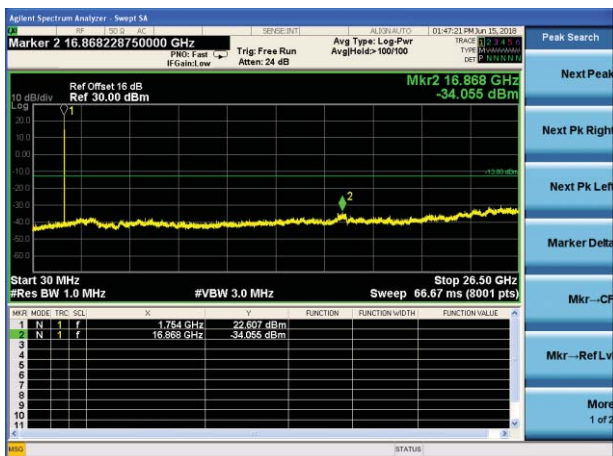

Test Mode: LTE Band 4 / 3MHz /1RB      Test Mode: LTE Band 4 / 3MHz /15RB

Lowest channel

Middle channel

Highest channel

Test Mode: LTE Band 4 / 5MHz /1RB      Test Mode: LTE Band 4 / 5MHz /25RB

Lowest channel

Middle channel

Highest channel

Test Mode: LTE Band 4 / 10MHz /1RB      Test Mode: LTE Band 4 / 10MHz /50RB

Lowest channel

Middle channel

Highest channel

Test Mode: LTE Band 4 / 15MHz /1RB      Test Mode: LTE Band 4 / 15MHz /75RB

Lowest channel

Middle channel

Highest channel

Test Mode: LTE Band 4 / 20MHz /1RB

Test Mode: LTE Band 4 / 20MHz /100RB

Lowest channel

Middle channel

Highest channel

Test Mode: LTE Band 5 / 1.4MHz /1RB

Test Mode: LTE Band 5 / 1.4MHz /6RB

Lowest channel

Middle channel

Highest channel

Test Mode: LTE Band 5 / 3MHz /1RB

Test Mode: LTE Band 5 / 3MHz /15RB

Lowest channel