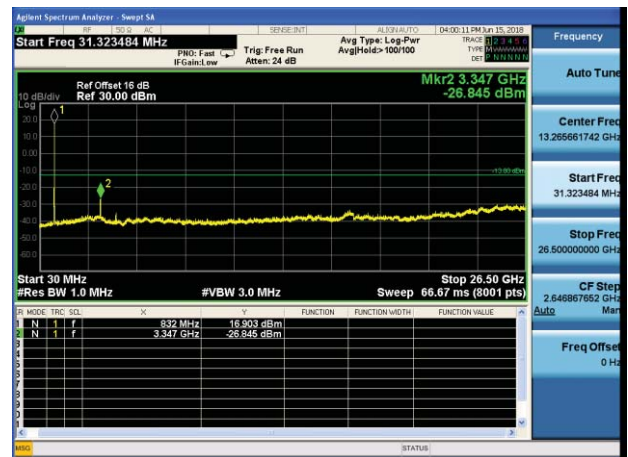

Test Mode: LTE Band 5 / 1.4MHz /1RB

Test Mode: LTE Band 5 / 1.4MHz /6RB

Lowest channel

Middle channel

Highest channel

Test Mode: LTE Band 5 / 3MHz /1RB

Test Mode: LTE Band 5 / 3MHz /15RB

Lowest channel

Middle channel

Highest channel

Test Mode: LTE Band 5 / 5MHz /1RB      Test Mode: LTE Band 5 / 5MHz /25RB

Lowest channel

Middle channel

Highest channel

Test Mode: LTE Band 5 / 10MHz /1RB

Test Mode: LTE Band 5 / 10MHz /50RB

Lowest channel

Middle channel

Highest channel

Test Mode: LTE Band 7 / 5MHz /1RB

Test Mode: LTE Band 7 / 5MHz /25RB

Lowest channel

Middle channel

Highest channel

Test Mode: LTE Band 7 / 10MHz /1RB      Test Mode: LTE Band 7 / 10MHz /50RB

Lowest channel

Middle channel

Highest channel

Test Mode: LTE Band 7 / 15MHz /1RB      Test Mode: LTE Band 7 / 15MHz /75RB

Lowest channel