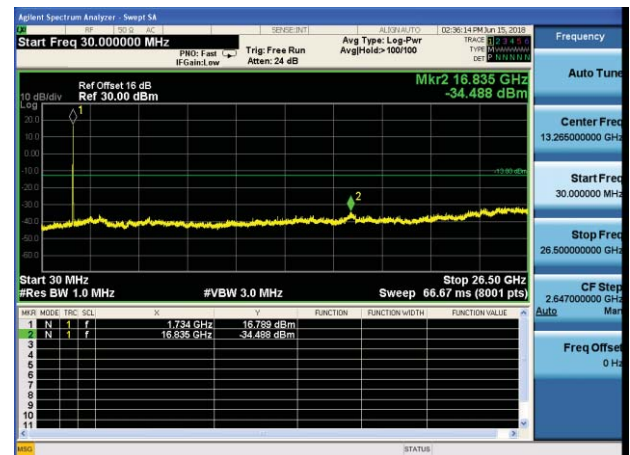

Middle channel

Highest channel

Test Mode: LTE Band 4 / 10MHz /1RB      Test Mode: LTE Band 4 / 10MHz /50RB

Lowest channel

Middle channel

Highest channel

Test Mode: LTE Band 4 / 15MHz /1RB      Test Mode: LTE Band 4 / 15MHz /75RB

Lowest channel

Middle channel

Highest channel

Test Mode: LTE Band 4 / 20MHz /1RB

Test Mode: LTE Band 4 / 20MHz /100RB

Lowest channel

Middle channel

Highest channel

Test Mode: LTE Band 5 / 1.4MHz /1RB

Test Mode: LTE Band 5 / 1.4MHz /6RB

Lowest channel

Middle channel

Highest channel

Test Mode: LTE Band 5 / 3MHz /1RB

Test Mode: LTE Band 5 / 3MHz /15RB

Lowest channel

Middle channel

Highest channel

Test Mode: LTE Band 5 / 5MHz /1RB      Test Mode: LTE Band 5 / 5MHz /25RB

Lowest channel

Middle channel

Highest channel

Test Mode: LTE Band 5 / 10MHz /1RB

Test Mode: LTE Band 5 / 10MHz /50RB