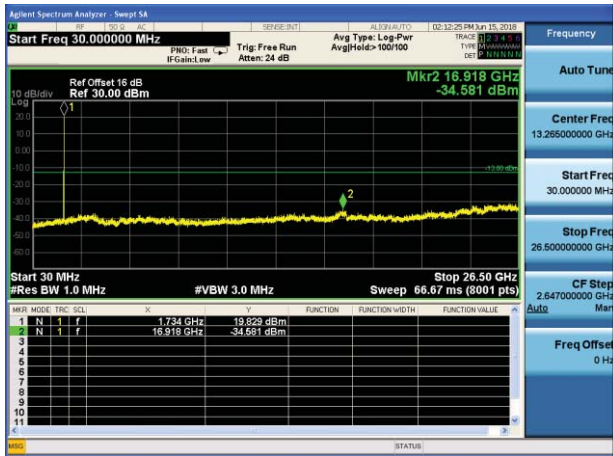

Test Mode: LTE Band 4 / 3MHz /1RB      Test Mode: LTE Band 4 / 3MHz /15RB

Lowest channel

Middle channel

Highest channel

Test Mode: LTE Band 4 / 5MHz /1RB      Test Mode: LTE Band 4 / 5MHz /25RB

Lowest channel

Middle channel

Highest channel

Test Mode: LTE Band 4 / 10MHz /1RB      Test Mode: LTE Band 4 / 10MHz /50RB

Lowest channel

Middle channel

Highest channel

Test Mode: LTE Band 4 / 15MHz /1RB      Test Mode: LTE Band 4 / 15MHz /75RB

Lowest channel

Middle channel

Highest channel

Test Mode: LTE Band 4 / 20MHz /1RB

Test Mode: LTE Band 4 / 20MHz /100RB

Lowest channel

Middle channel

Highest channel