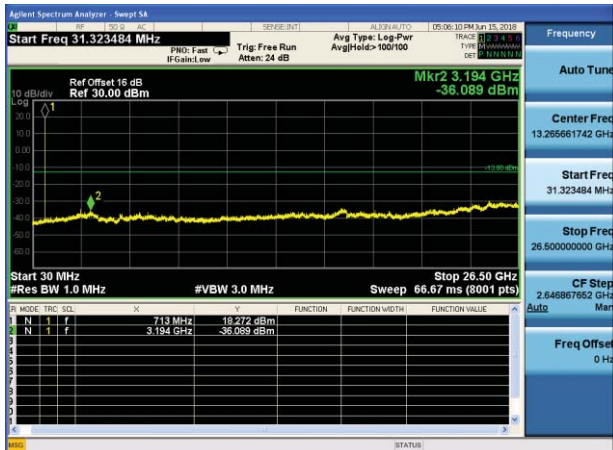

Test Mode: LTE Band 7 / 10MHz /1RB      Test Mode: LTE Band 7 / 10MHz /50RB

Lowest channel

Middle channel

Highest channel

Test Mode: LTE Band 7 / 15MHz /1RB      Test Mode: LTE Band 7 / 15MHz /75RB

Lowest channel

Middle channel

Highest channel

Test Mode: LTE Band 7 / 20MHz /1RB

Test Mode: LTE Band 7 / 20MHz /100RB

Lowest channel

Middle channel

Highest channel

Test Mode: LTE Band 17 / 5MHz / 1RB      Test Mode: LTE Band 17 / 5MHz / 25RB

Lowest channel

Middle channel

Highest channel

Test Mode: LTE Band 17 / 10MHz /1RB      Test Mode: LTE Band 17 / 10MHz /50RB

Lowest channel

Middle channel

Highest channel