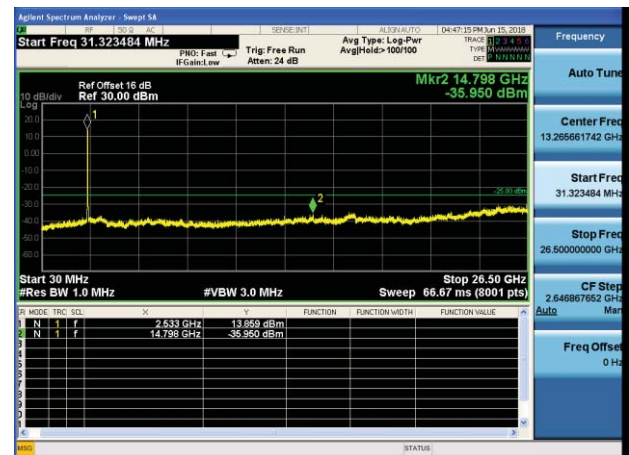

Test Mode: LTE Band 7 / 10MHz /1RB      Test Mode: LTE Band 7 / 10MHz /50RB

Lowest channel

Middle channel

Highest channel

Test Mode: LTE Band 7 / 15MHz /1RB      Test Mode: LTE Band 7 / 15MHz /75RB

Lowest channel

Middle channel

Highest channel

Test Mode: LTE Band 7 / 20MHz /1RB

Test Mode: LTE Band 7 / 20MHz /100RB

Lowest channel

Middle channel

Highest channel

Test Mode: LTE Band 17 / 5MHz / 1RB      Test Mode: LTE Band 17 / 5MHz / 25RB

Lowest channel

Middle channel

Highest channel

Test Mode: LTE Band 17 / 10MHz /1RB      Test Mode: LTE Band 17 / 10MHz /50RB

Lowest channel

Middle channel

Highest channel