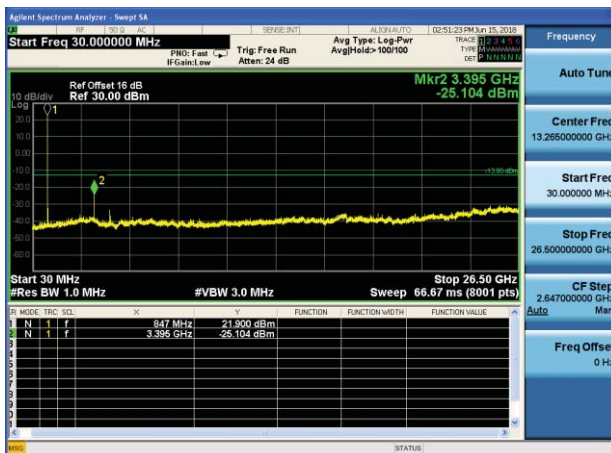

Lowest channel

Middle channel

Highest channel

Test Mode: LTE Band 4 / 20MHz /1RB

Test Mode: LTE Band 4 / 20MHz /100RB

Lowest channel

Middle channel

Highest channel

Test Mode: LTE Band 5 / 1.4MHz /1RB

Test Mode: LTE Band 5 / 1.4MHz /6RB

Lowest channel

Middle channel

Highest channel

Test Mode: LTE Band 5 / 3MHz /1RB

Test Mode: LTE Band 5 / 3MHz /15RB

Lowest channel

Middle channel

Highest channel

Test Mode: LTE Band 5 / 5MHz /1RB      Test Mode: LTE Band 5 / 5MHz /25RB

Lowest channel

Middle channel

Highest channel

Test Mode: LTE Band 5 / 10MHz /1RB

Test Mode: LTE Band 5 / 10MHz /50RB

Lowest channel

Middle channel

Highest channel

Test Mode: LTE Band 7 / 5MHz /1RB

Test Mode: LTE Band 7 / 5MHz /25RB

Lowest channel

Middle channel

Highest channel