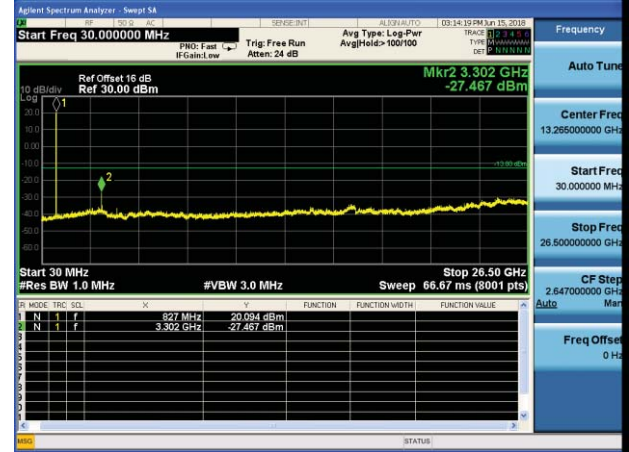

Lowest channel

Middle channel

Highest channel

Test Mode: LTE Band 4 / 20MHz /1RB

Test Mode: LTE Band 4 / 20MHz /100RB

Lowest channel

Middle channel

Highest channel

Test Mode: LTE Band 5 / 1.4MHz /1RB

Test Mode: LTE Band 5 / 1.4MHz /6RB

Lowest channel

Middle channel

Highest channel

Test Mode: LTE Band 5 / 3MHz /1RB

Test Mode: LTE Band 5 / 3MHz /15RB

Lowest channel

Middle channel

Highest channel

Test Mode: LTE Band 5 / 5MHz /1RB      Test Mode: LTE Band 5 / 5MHz /25RB

Lowest channel

Middle channel

Highest channel

Test Mode: LTE Band 5 / 10MHz /1RB

Test Mode: LTE Band 5 / 10MHz /50RB

Lowest channel

Middle channel

Highest channel

Test Mode: LTE Band 7 / 5MHz /1RB

Test Mode: LTE Band 7 / 5MHz /25RB

Lowest channel

Middle channel

Highest channel