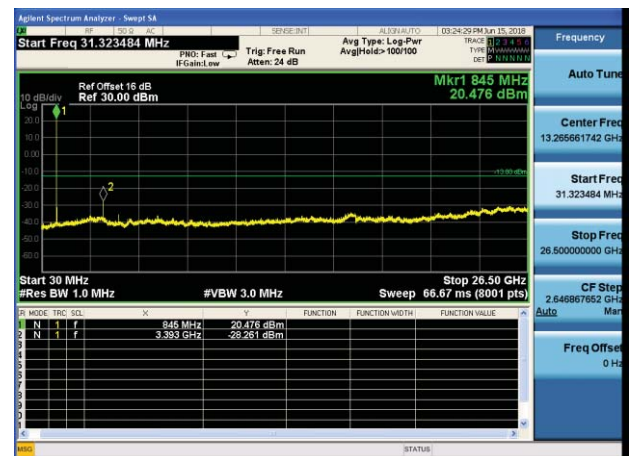

Lowest channel

Middle channel

Highest channel

Test Mode: LTE Band 4 / 20MHz /1RB

Test Mode: LTE Band 4 / 20MHz /100RB

Lowest channel

Middle channel

Highest channel

Test Mode: LTE Band 5 / 1.4MHz /1RB

Test Mode: LTE Band 5 / 1.4MHz /6RB

Lowest channel

Middle channel

Highest channel

Test Mode: LTE Band 5 / 3MHz /1RB

Test Mode: LTE Band 5 / 3MHz /15RB

Lowest channel

Middle channel

Highest channel

Test Mode: LTE Band 5 / 5MHz /1RB      Test Mode: LTE Band 5 / 5MHz /25RB

Lowest channel

Middle channel

Highest channel

Test Mode: LTE Band 5 / 10MHz /1RB

Test Mode: LTE Band 5 / 10MHz /50RB

Lowest channel

Middle channel

Highest channel

Test Mode: LTE Band 7 / 5MHz /1RB

Test Mode: LTE Band 7 / 5MHz /25RB

Lowest channel

Middle channel

Highest channel