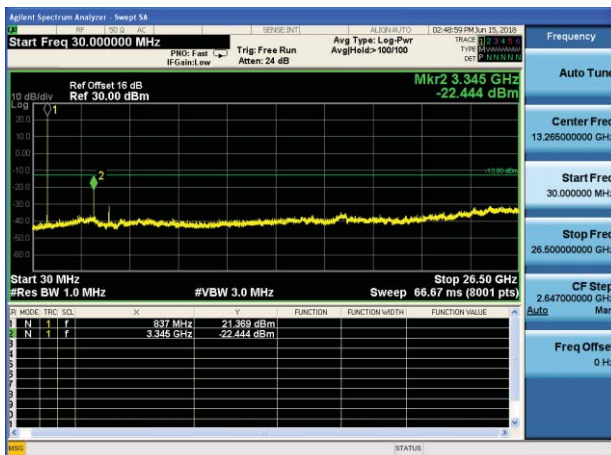

Middle channel

Highest channel

Test Mode: LTE Band 4 / 10MHz /1RB      Test Mode: LTE Band 4 / 10MHz /50RB

Lowest channel

Middle channel

Highest channel

Test Mode: LTE Band 4 / 15MHz /1RB      Test Mode: LTE Band 4 / 15MHz /75RB

Lowest channel

Middle channel

Highest channel

Test Mode: LTE Band 4 / 20MHz /1RB

Test Mode: LTE Band 4 / 20MHz /100RB

Lowest channel

Middle channel

Highest channel

Test Mode: LTE Band 5 / 1.4MHz /1RB

Test Mode: LTE Band 5 / 1.4MHz /6RB

Lowest channel

Middle channel

Highest channel

Test Mode: LTE Band 5 / 3MHz /1RB

Test Mode: LTE Band 5 / 3MHz /15RB

Lowest channel

Middle channel

Highest channel

Test Mode: LTE Band 5 / 5MHz /1RB      Test Mode: LTE Band 5 / 5MHz /25RB

Lowest channel

Middle channel

Highest channel

Test Mode: LTE Band 5 / 10MHz /1RB

Test Mode: LTE Band 5 / 10MHz /50RB