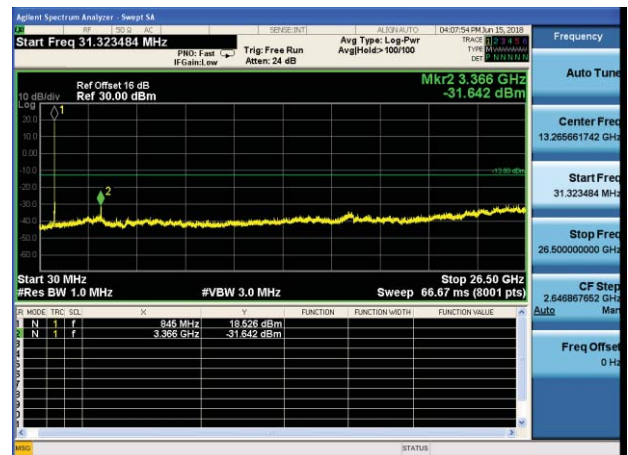

Test Mode: LTE Band 5 / 1.4MHz /1RB

Test Mode: LTE Band 5 / 1.4MHz /6RB

Lowest channel

Middle channel

Highest channel

Test Mode: LTE Band 5 / 3MHz /1RB

Test Mode: LTE Band 5 / 3MHz /15RB

Lowest channel

Middle channel

Highest channel

Test Mode: LTE Band 5 / 5MHz /1RB      Test Mode: LTE Band 5 / 5MHz /25RB

Lowest channel

Middle channel

Highest channel

Test Mode: LTE Band 5 / 10MHz /1RB

Test Mode: LTE Band 5 / 10MHz /50RB

Lowest channel

Middle channel

Highest channel

Test Mode: LTE Band 7 / 5MHz /1RB

Test Mode: LTE Band 7 / 5MHz /25RB

Lowest channel

Middle channel

Highest channel

Test Mode: LTE Band 7 / 10MHz /1RB      Test Mode: LTE Band 7 / 10MHz /50RB

Lowest channel

Middle channel

Highest channel

Test Mode: LTE Band 7 / 15MHz /1RB      Test Mode: LTE Band 7 / 15MHz /75RB

Lowest channel