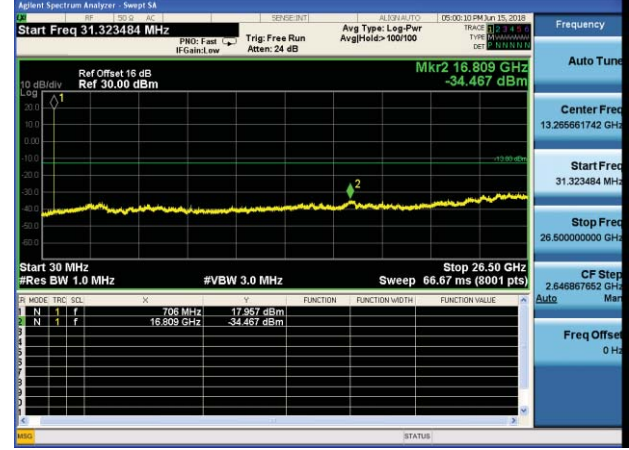

Test Mode: LTE Band 7 / 10MHz /1RB      Test Mode: LTE Band 7 / 10MHz /50RB

Lowest channel

Middle channel

Highest channel

Test Mode: LTE Band 7 / 15MHz /1RB      Test Mode: LTE Band 7 / 15MHz /75RB

Lowest channel

Middle channel

Highest channel

Test Mode: LTE Band 7 / 20MHz /1RB

Test Mode: LTE Band 7 / 20MHz /100RB

Lowest channel

Middle channel

Highest channel

Test Mode: LTE Band 17 / 5MHz / 1RB      Test Mode: LTE Band 17 / 5MHz / 25RB

Lowest channel

Middle channel

Highest channel

Test Mode: LTE Band 17 / 10MHz /1RB      Test Mode: LTE Band 17 / 10MHz /50RB

Lowest channel

Middle channel

Highest channel