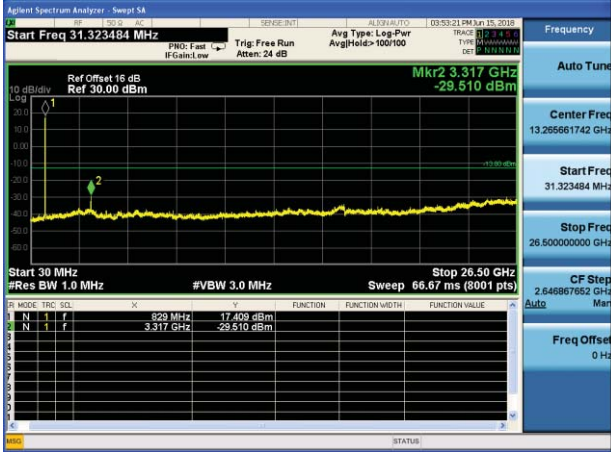

Test Mode: LTE Band 5 / 1.4MHz /1RB

Test Mode: LTE Band 5 / 1.4MHz /6RB

Lowest channel

Middle channel

Highest channel

Test Mode: LTE Band 5 / 3MHz /1RB

Test Mode: LTE Band 5 / 3MHz /15RB

Lowest channel

Middle channel

Highest channel

Test Mode: LTE Band 5 / 5MHz /1RB      Test Mode: LTE Band 5 / 5MHz /25RB

Lowest channel

Middle channel

Highest channel

Test Mode: LTE Band 5 / 10MHz /1RB

Test Mode: LTE Band 5 / 10MHz /50RB

Lowest channel

Middle channel

Highest channel

Test Mode: LTE Band 7 / 5MHz /1RB

Test Mode: LTE Band 7 / 5MHz /25RB

Lowest channel

Middle channel

Highest channel

Test Mode: LTE Band 7 / 10MHz /1RB      Test Mode: LTE Band 7 / 10MHz /50RB

Lowest channel

Middle channel

Highest channel

Test Mode: LTE Band 7 / 15MHz /1RB      Test Mode: LTE Band 7 / 15MHz /75RB

Lowest channel