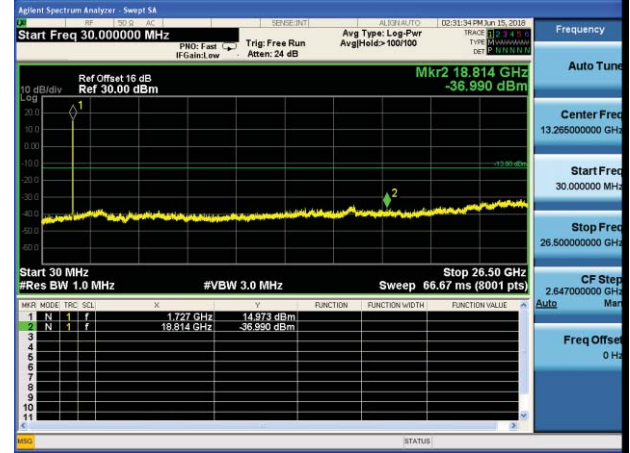

Middle channel

Highest channel

Test Mode: LTE Band 4 / 10MHz /1RB      Test Mode: LTE Band 4 / 10MHz /50RB

Lowest channel

Middle channel

Highest channel

Test Mode: LTE Band 4 / 15MHz /1RB      Test Mode: LTE Band 4 / 15MHz /75RB

Lowest channel

Middle channel

Highest channel

Test Mode: LTE Band 4 / 20MHz /1RB

Test Mode: LTE Band 4 / 20MHz /100RB

Lowest channel

Middle channel

Highest channel

Test Mode: LTE Band 5 / 1.4MHz /1RB

Test Mode: LTE Band 5 / 1.4MHz /6RB

Lowest channel

Middle channel

Highest channel

Test Mode: LTE Band 5 / 3MHz /1RB

Test Mode: LTE Band 5 / 3MHz /15RB

Lowest channel

Middle channel

Highest channel

Test Mode: LTE Band 5 / 5MHz /1RB      Test Mode: LTE Band 5 / 5MHz /25RB

Lowest channel

Middle channel

Highest channel

Test Mode: LTE Band 5 / 10MHz /1RB

Test Mode: LTE Band 5 / 10MHz /50RB