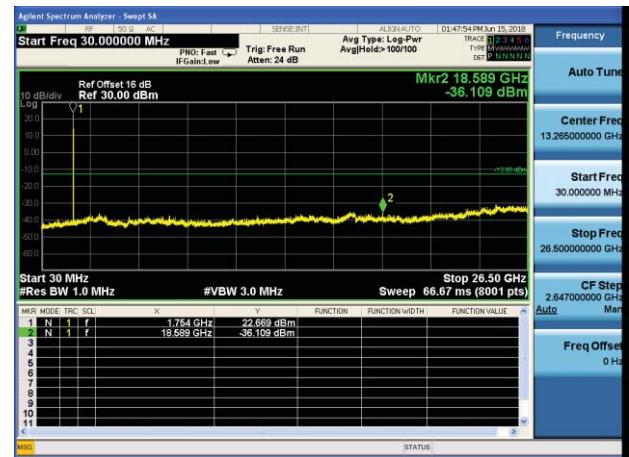

Test Mode: LTE Band 4 / 3MHz /1RB      Test Mode: LTE Band 4 / 3MHz /15RB

Lowest channel

Middle channel

Highest channel

Test Mode: LTE Band 4 / 5MHz /1RB      Test Mode: LTE Band 4 / 5MHz /25RB

Lowest channel

Middle channel

Highest channel

Test Mode: LTE Band 4 / 10MHz /1RB      Test Mode: LTE Band 4 / 10MHz /50RB

Lowest channel

Middle channel

Highest channel

Test Mode: LTE Band 4 / 15MHz /1RB      Test Mode: LTE Band 4 / 15MHz /75RB

Lowest channel

Middle channel

Highest channel

Test Mode: LTE Band 4 / 20MHz /1RB

Test Mode: LTE Band 4 / 20MHz /100RB

Lowest channel

Middle channel

Highest channel