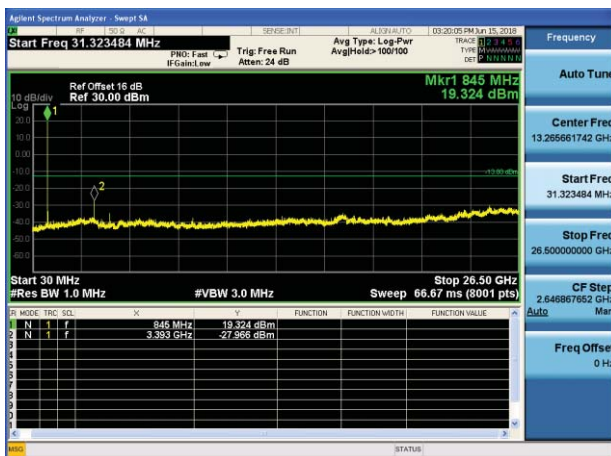

Lowest channel

Middle channel

Highest channel

Test Mode: LTE Band 4 / 20MHz /1RB

Test Mode: LTE Band 4 / 20MHz /100RB

Lowest channel

Middle channel

Highest channel

Test Mode: LTE Band 5 / 1.4MHz /1RB

Test Mode: LTE Band 5 / 1.4MHz /6RB

Lowest channel

Middle channel

Highest channel

Test Mode: LTE Band 5 / 3MHz /1RB

Test Mode: LTE Band 5 / 3MHz /15RB

Lowest channel

Middle channel

Highest channel

Test Mode: LTE Band 5 / 5MHz /1RB      Test Mode: LTE Band 5 / 5MHz /25RB

Lowest channel

Middle channel

Highest channel

Test Mode: LTE Band 5 / 10MHz /1RB

Test Mode: LTE Band 5 / 10MHz /50RB

Lowest channel

Middle channel

Highest channel

Test Mode: LTE Band 7 / 5MHz /1RB

Test Mode: LTE Band 7 / 5MHz /25RB

Lowest channel

Middle channel

Highest channel