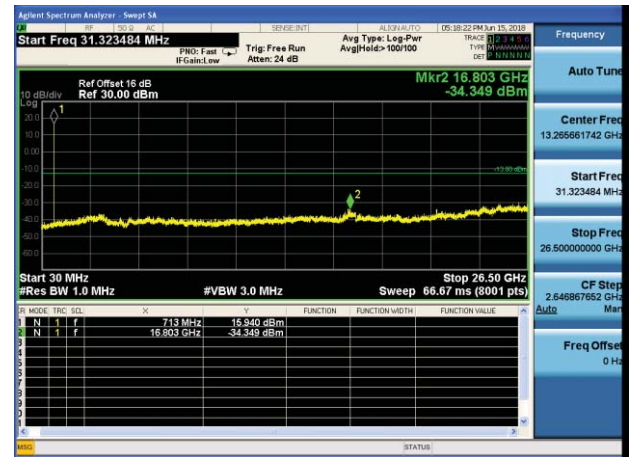

Test Mode: LTE Band 7 / 10MHz /1RB      Test Mode: LTE Band 7 / 10MHz /50RB

Lowest channel

Middle channel

Highest channel

Test Mode: LTE Band 7 / 15MHz /1RB      Test Mode: LTE Band 7 / 15MHz /75RB

Lowest channel

Middle channel

Highest channel

Test Mode: LTE Band 7 / 20MHz /1RB

Test Mode: LTE Band 7 / 20MHz /100RB

Lowest channel

Middle channel

Highest channel

Test Mode: LTE Band 17 / 5MHz / 1RB      Test Mode: LTE Band 17 / 5MHz / 25RB

Lowest channel

Middle channel

Highest channel

Test Mode: LTE Band 17 / 10MHz /1RB      Test Mode: LTE Band 17 / 10MHz /50RB

Lowest channel

Middle channel

Highest channel