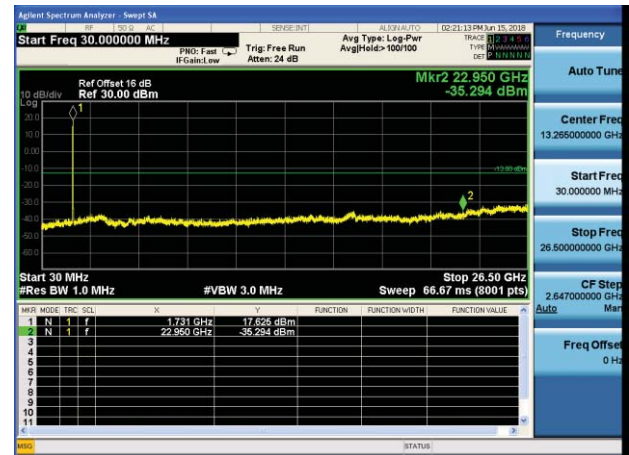

Test Mode: LTE Band 4 / 3MHz /1RB      Test Mode: LTE Band 4 / 3MHz /15RB

Lowest channel

Middle channel

Highest channel

Test Mode: LTE Band 4 / 5MHz /1RB      Test Mode: LTE Band 4 / 5MHz /25RB

Lowest channel

Middle channel

Highest channel

Test Mode: LTE Band 4 / 10MHz /1RB      Test Mode: LTE Band 4 / 10MHz /50RB

Lowest channel

Middle channel

Highest channel

Test Mode: LTE Band 4 / 15MHz /1RB      Test Mode: LTE Band 4 / 15MHz /75RB

Lowest channel

Middle channel

Highest channel

Test Mode: LTE Band 4 / 20MHz /1RB

Test Mode: LTE Band 4 / 20MHz /100RB

Lowest channel

Middle channel

Highest channel

Test Mode: LTE Band 5 / 1.4MHz /1RB

Test Mode: LTE Band 5 / 1.4MHz /6RB

Lowest channel

Middle channel

Highest channel

Test Mode: LTE Band 5 / 3MHz /1RB

Test Mode: LTE Band 5 / 3MHz /15RB

Lowest channel