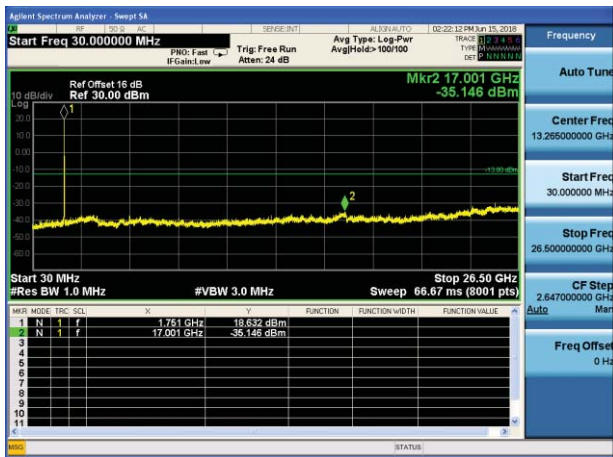

Test Mode: LTE Band 4 / 3MHz /1RB      Test Mode: LTE Band 4 / 3MHz /15RB

Lowest channel

Middle channel

Highest channel

Test Mode: LTE Band 4 / 5MHz /1RB      Test Mode: LTE Band 4 / 5MHz /25RB

Lowest channel

Middle channel

Highest channel

Test Mode: LTE Band 4 / 10MHz /1RB      Test Mode: LTE Band 4 / 10MHz /50RB

Lowest channel

Middle channel

Highest channel

Test Mode: LTE Band 4 / 15MHz /1RB      Test Mode: LTE Band 4 / 15MHz /75RB

Lowest channel

Middle channel

Highest channel

Test Mode: LTE Band 4 / 20MHz /1RB

Test Mode: LTE Band 4 / 20MHz /100RB

Lowest channel

Middle channel

Highest channel