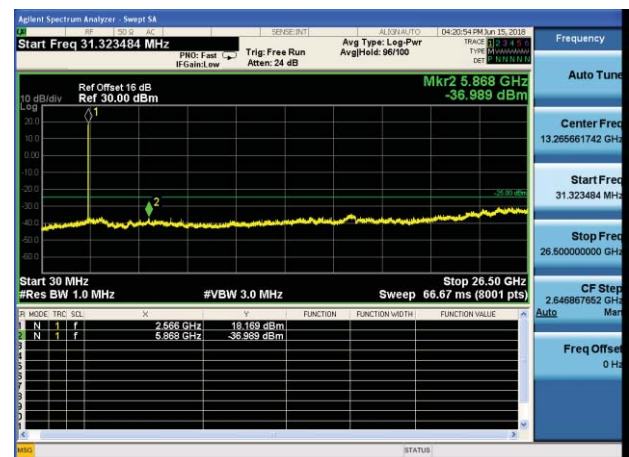

Middle channel

Highest channel

Test Mode: LTE Band 5 / 5MHz /1RB      Test Mode: LTE Band 5 / 5MHz /25RB

Lowest channel

Middle channel

Highest channel

Test Mode: LTE Band 5 / 10MHz /1RB

Test Mode: LTE Band 5 / 10MHz /50RB

Lowest channel

Middle channel

Highest channel

Test Mode: LTE Band 7 / 5MHz /1RB

Test Mode: LTE Band 7 / 5MHz /25RB

Lowest channel

Middle channel

Highest channel

Test Mode: LTE Band 7 / 10MHz /1RB      Test Mode: LTE Band 7 / 10MHz /50RB

Lowest channel

Middle channel

Highest channel

Test Mode: LTE Band 7 / 15MHz /1RB      Test Mode: LTE Band 7 / 15MHz /75RB

Lowest channel

Middle channel

Highest channel

Test Mode: LTE Band 7 / 20MHz /1RB

Test Mode: LTE Band 7 / 20MHz /100RB

Lowest channel

Middle channel

Highest channel

Test Mode: LTE Band 17 / 5MHz / 1RB      Test Mode: LTE Band 17 / 5MHz / 25RB