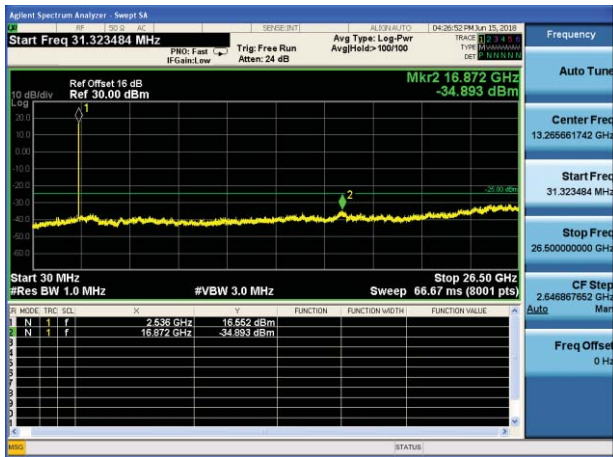

Middle channel

Highest channel

Test Mode: LTE Band 5 / 5MHz /1RB      Test Mode: LTE Band 5 / 5MHz /25RB

Lowest channel

Middle channel

Highest channel

Test Mode: LTE Band 5 / 10MHz /1RB

Test Mode: LTE Band 5 / 10MHz /50RB

Lowest channel

Middle channel

Highest channel

Test Mode: LTE Band 7 / 5MHz /1RB

Test Mode: LTE Band 7 / 5MHz /25RB

Lowest channel

Middle channel

Highest channel

Test Mode: LTE Band 7 / 10MHz /1RB      Test Mode: LTE Band 7 / 10MHz /50RB

Lowest channel

Middle channel

Highest channel

Test Mode: LTE Band 7 / 15MHz /1RB      Test Mode: LTE Band 7 / 15MHz /75RB

Lowest channel

Middle channel

Highest channel

Test Mode: LTE Band 7 / 20MHz /1RB

Test Mode: LTE Band 7 / 20MHz /100RB

Lowest channel

Middle channel

Highest channel

Test Mode: LTE Band 17 / 5MHz / 1RB      Test Mode: LTE Band 17 / 5MHz / 25RB