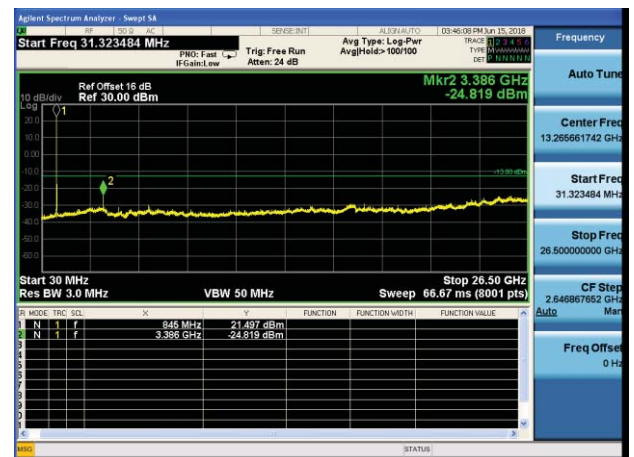

Test Mode: LTE Band 5 / 1.4MHz /1RB

Test Mode: LTE Band 5 / 1.4MHz /6RB

Lowest channel

Middle channel

Highest channel

Test Mode: LTE Band 5 / 3MHz /1RB

Test Mode: LTE Band 5 / 3MHz /15RB

Lowest channel

Middle channel

Highest channel

Test Mode: LTE Band 5 / 5MHz /1RB      Test Mode: LTE Band 5 / 5MHz /25RB

Lowest channel

Middle channel

Highest channel

Test Mode: LTE Band 5 / 10MHz /1RB

Test Mode: LTE Band 5 / 10MHz /50RB

Lowest channel

Middle channel

Highest channel

Test Mode: LTE Band 7 / 5MHz /1RB

Test Mode: LTE Band 7 / 5MHz /25RB

Lowest channel

Middle channel

Highest channel

Test Mode: LTE Band 7 / 10MHz /1RB      Test Mode: LTE Band 7 / 10MHz /50RB

Lowest channel

Middle channel

Highest channel

Test Mode: LTE Band 7 / 15MHz /1RB      Test Mode: LTE Band 7 / 15MHz /75RB

Lowest channel