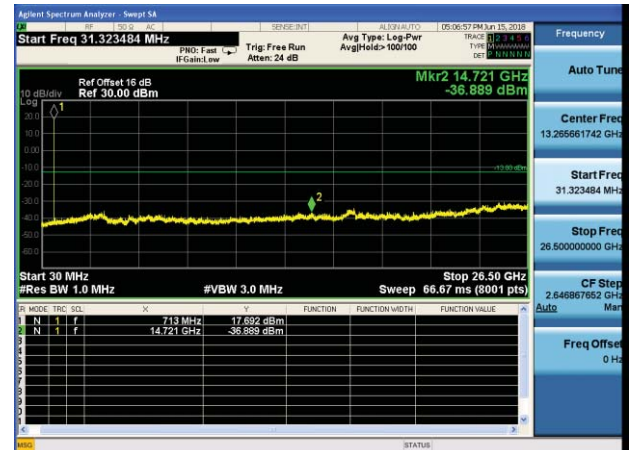

Test Mode: LTE Band 7 / 10MHz /1RB      Test Mode: LTE Band 7 / 10MHz /50RB

Lowest channel

Middle channel

Highest channel

Test Mode: LTE Band 7 / 15MHz /1RB      Test Mode: LTE Band 7 / 15MHz /75RB

Lowest channel

Middle channel

Highest channel

Test Mode: LTE Band 7 / 20MHz /1RB

Test Mode: LTE Band 7 / 20MHz /100RB

Lowest channel

Middle channel

Highest channel

Test Mode: LTE Band 17 / 5MHz / 1RB      Test Mode: LTE Band 17 / 5MHz / 25RB

Lowest channel

Middle channel

Highest channel

Test Mode: LTE Band 17 / 10MHz /1RB      Test Mode: LTE Band 17 / 10MHz /50RB

Lowest channel

Middle channel

Highest channel