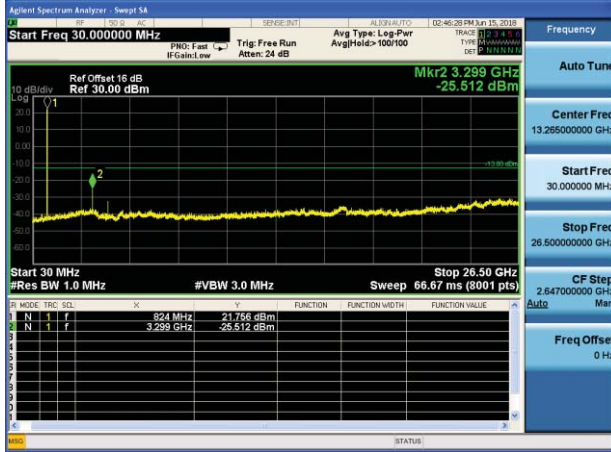

Middle channel

Highest channel

Test Mode: LTE Band 4 / 10MHz /1RB      Test Mode: LTE Band 4 / 10MHz /50RB

Lowest channel

Middle channel

Highest channel

Test Mode: LTE Band 4 / 15MHz /1RB      Test Mode: LTE Band 4 / 15MHz /75RB

Lowest channel

Middle channel

Highest channel

Test Mode: LTE Band 4 / 20MHz /1RB

Test Mode: LTE Band 4 / 20MHz /100RB

Lowest channel

Middle channel

Highest channel

Test Mode: LTE Band 5 / 1.4MHz /1RB

Test Mode: LTE Band 5 / 1.4MHz /6RB

Lowest channel

Middle channel

Highest channel

Test Mode: LTE Band 5 / 3MHz /1RB

Test Mode: LTE Band 5 / 3MHz /15RB

Lowest channel

Middle channel

Highest channel

Test Mode: LTE Band 5 / 5MHz /1RB      Test Mode: LTE Band 5 / 5MHz /25RB

Lowest channel

Middle channel

Highest channel

Test Mode: LTE Band 5 / 10MHz /1RB

Test Mode: LTE Band 5 / 10MHz /50RB