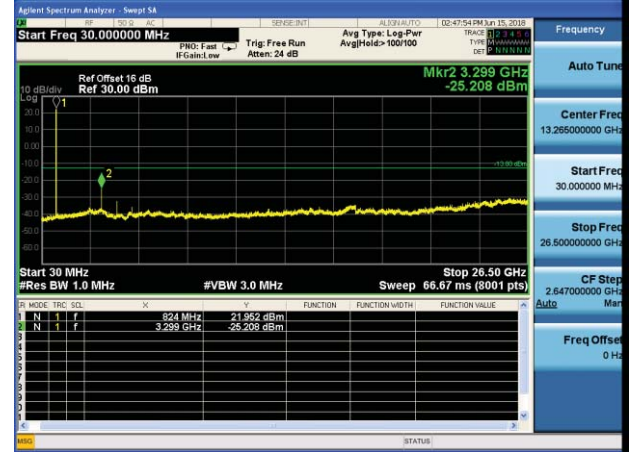

Middle channel

Highest channel

Test Mode: LTE Band 4 / 10MHz /1RB      Test Mode: LTE Band 4 / 10MHz /50RB

Lowest channel

Middle channel

Highest channel

Test Mode: LTE Band 4 / 15MHz /1RB      Test Mode: LTE Band 4 / 15MHz /75RB

Lowest channel

Middle channel

Highest channel

Test Mode: LTE Band 4 / 20MHz /1RB

Test Mode: LTE Band 4 / 20MHz /100RB

Lowest channel

Middle channel

Highest channel

Test Mode: LTE Band 5 / 1.4MHz /1RB

Test Mode: LTE Band 5 / 1.4MHz /6RB

Lowest channel

Middle channel

Highest channel

Test Mode: LTE Band 5 / 3MHz /1RB

Test Mode: LTE Band 5 / 3MHz /15RB

Lowest channel

Middle channel

Highest channel

Test Mode: LTE Band 5 / 5MHz /1RB      Test Mode: LTE Band 5 / 5MHz /25RB

Lowest channel

Middle channel

Highest channel

Test Mode: LTE Band 5 / 10MHz /1RB

Test Mode: LTE Band 5 / 10MHz /50RB