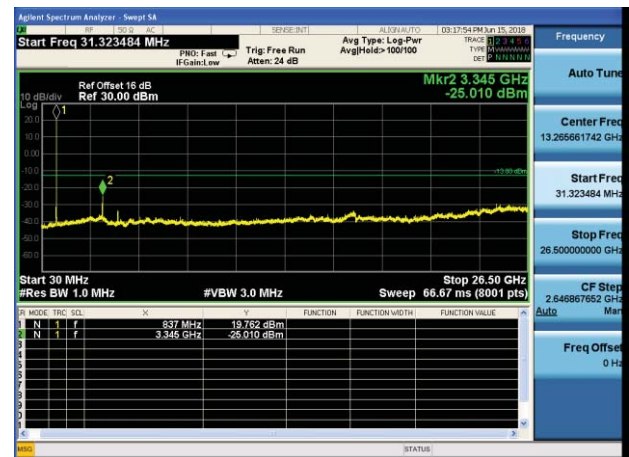

Lowest channel

Middle channel

Highest channel

Test Mode: LTE Band 4 / 20MHz /1RB

Test Mode: LTE Band 4 / 20MHz /100RB

Lowest channel

Middle channel

Highest channel

Test Mode: LTE Band 5 / 1.4MHz /1RB

Test Mode: LTE Band 5 / 1.4MHz /6RB

Lowest channel

Middle channel

Highest channel

Test Mode: LTE Band 5 / 3MHz /1RB

Test Mode: LTE Band 5 / 3MHz /15RB

Lowest channel

Middle channel

Highest channel

Test Mode: LTE Band 5 / 5MHz /1RB      Test Mode: LTE Band 5 / 5MHz /25RB

Lowest channel

Middle channel

Highest channel

Test Mode: LTE Band 5 / 10MHz /1RB

Test Mode: LTE Band 5 / 10MHz /50RB

Lowest channel

Middle channel

Highest channel

Test Mode: LTE Band 7 / 5MHz /1RB

Test Mode: LTE Band 7 / 5MHz /25RB

Lowest channel

Middle channel

Highest channel