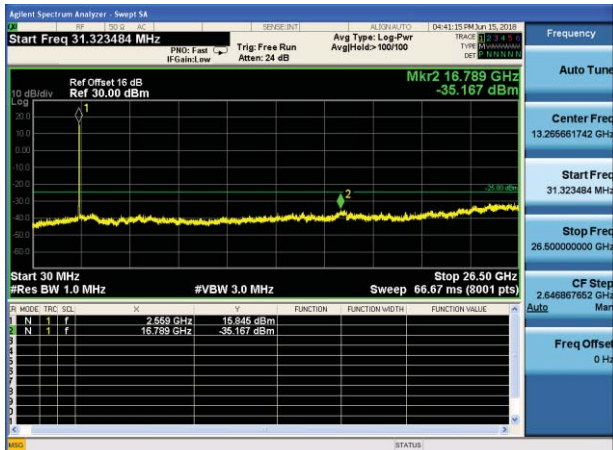

Lowest channel

Middle channel

Highest channel

Test Mode: LTE Band 7 / 5MHz /1RB

Test Mode: LTE Band 7 / 5MHz /25RB

Lowest channel

Middle channel

Highest channel

Test Mode: LTE Band 7 / 10MHz /1RB      Test Mode: LTE Band 7 / 10MHz /50RB

Lowest channel

Middle channel

Highest channel

Test Mode: LTE Band 7 / 15MHz /1RB      Test Mode: LTE Band 7 / 15MHz /75RB

Lowest channel

Middle channel

Highest channel

Test Mode: LTE Band 7 / 20MHz /1RB

Test Mode: LTE Band 7 / 20MHz /100RB

Lowest channel

Middle channel

Highest channel

Test Mode: LTE Band 17 / 5MHz / 1RB      Test Mode: LTE Band 17 / 5MHz / 25RB

Lowest channel

Middle channel

Highest channel

Test Mode: LTE Band 17 / 10MHz /1RB      Test Mode: LTE Band 17 / 10MHz /50RB

Lowest channel

Middle channel

Highest channel