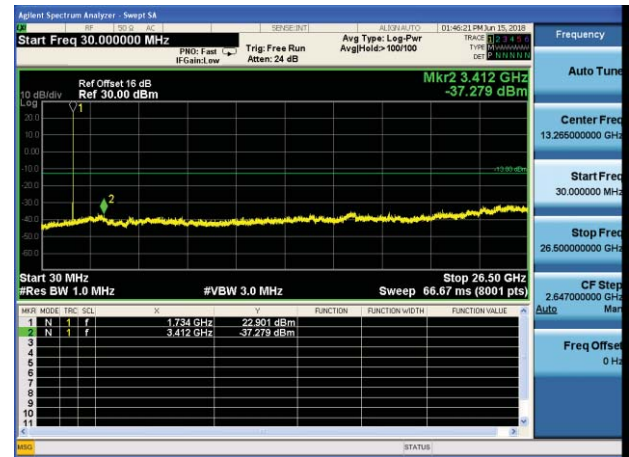

Test Mode: LTE Band 4 / 3MHz /1RB      Test Mode: LTE Band 4 / 3MHz /15RB

Lowest channel

Middle channel

Highest channel

Test Mode: LTE Band 4 / 5MHz /1RB      Test Mode: LTE Band 4 / 5MHz /25RB

Lowest channel

Middle channel

Highest channel

Test Mode: LTE Band 4 / 10MHz /1RB      Test Mode: LTE Band 4 / 10MHz /50RB

Lowest channel

Middle channel

Highest channel

Test Mode: LTE Band 4 / 15MHz /1RB      Test Mode: LTE Band 4 / 15MHz /75RB

Lowest channel

Middle channel

Highest channel

Test Mode: LTE Band 4 / 20MHz /1RB

Test Mode: LTE Band 4 / 20MHz /100RB

Lowest channel

Middle channel

Highest channel