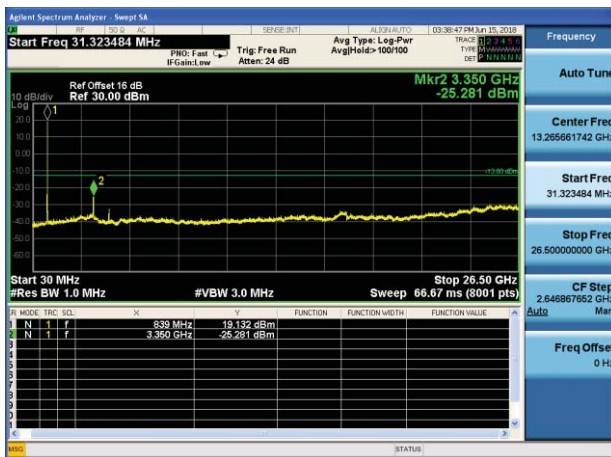

Test Mode: LTE Band 5 / 1.4MHz /1RB

Test Mode: LTE Band 5 / 1.4MHz /6RB

Lowest channel

Middle channel

Highest channel

Test Mode: LTE Band 5 / 3MHz /1RB

Test Mode: LTE Band 5 / 3MHz /15RB

Lowest channel

Middle channel

Highest channel

Test Mode: LTE Band 5 / 5MHz /1RB      Test Mode: LTE Band 5 / 5MHz /25RB

Lowest channel

Middle channel

Highest channel

Test Mode: LTE Band 5 / 10MHz /1RB

Test Mode: LTE Band 5 / 10MHz /50RB

Lowest channel

Middle channel

Highest channel

Test Mode: LTE Band 7 / 5MHz /1RB

Test Mode: LTE Band 7 / 5MHz /25RB

Lowest channel

Middle channel

Highest channel

Test Mode: LTE Band 7 / 10MHz /1RB      Test Mode: LTE Band 7 / 10MHz /50RB

Lowest channel

Middle channel

Highest channel

Test Mode: LTE Band 7 / 15MHz /1RB      Test Mode: LTE Band 7 / 15MHz /75RB

Lowest channel