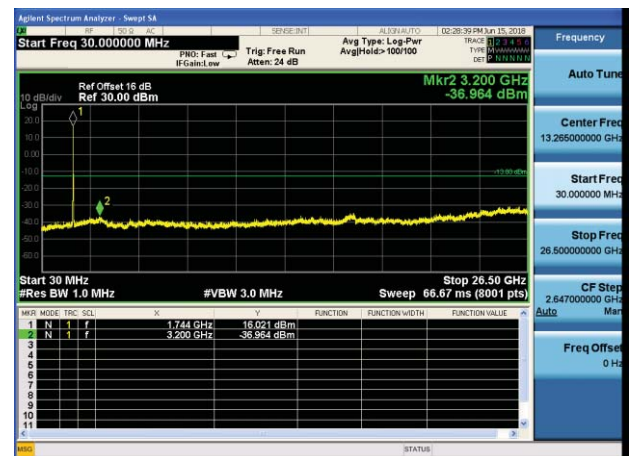

Test Mode: LTE Band 4 / 3MHz /1RB      Test Mode: LTE Band 4 / 3MHz /15RB

Lowest channel

Middle channel

Highest channel

Test Mode: LTE Band 4 / 5MHz /1RB      Test Mode: LTE Band 4 / 5MHz /25RB

Lowest channel

Middle channel

Highest channel

Test Mode: LTE Band 4 / 10MHz /1RB      Test Mode: LTE Band 4 / 10MHz /50RB

Lowest channel

Middle channel

Highest channel

Test Mode: LTE Band 4 / 15MHz /1RB      Test Mode: LTE Band 4 / 15MHz /75RB

Lowest channel

Middle channel

Highest channel

Test Mode: LTE Band 4 / 20MHz /1RB

Test Mode: LTE Band 4 / 20MHz /100RB

Lowest channel

Middle channel

Highest channel

Test Mode: LTE Band 5 / 1.4MHz /1RB

Test Mode: LTE Band 5 / 1.4MHz /6RB

Lowest channel

Middle channel

Highest channel

Test Mode: LTE Band 5 / 3MHz /1RB

Test Mode: LTE Band 5 / 3MHz /15RB

Lowest channel