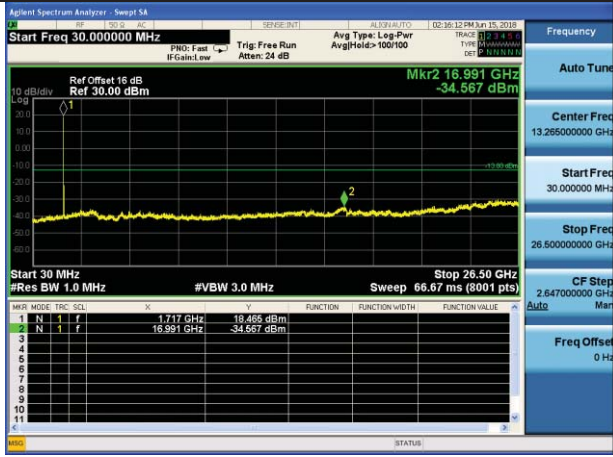

Test Mode: LTE Band 4 / 3MHz /1RB      Test Mode: LTE Band 4 / 3MHz /15RB

Lowest channel

Middle channel

Highest channel

Test Mode: LTE Band 4 / 5MHz /1RB      Test Mode: LTE Band 4 / 5MHz /25RB

Lowest channel

Middle channel

Highest channel

Test Mode: LTE Band 4 / 10MHz /1RB      Test Mode: LTE Band 4 / 10MHz /50RB

Lowest channel

Middle channel

Highest channel

Test Mode: LTE Band 4 / 15MHz /1RB      Test Mode: LTE Band 4 / 15MHz /75RB

Lowest channel

Middle channel

Highest channel

Test Mode: LTE Band 4 / 20MHz /1RB

Test Mode: LTE Band 4 / 20MHz /100RB

Lowest channel

Middle channel

Highest channel