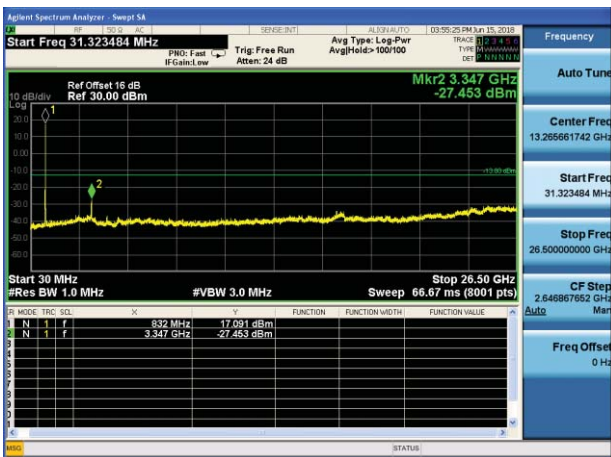

Test Mode: LTE Band 5 / 1.4MHz /1RB

Test Mode: LTE Band 5 / 1.4MHz /6RB

Lowest channel

Middle channel

Highest channel

Test Mode: LTE Band 5 / 3MHz /1RB

Test Mode: LTE Band 5 / 3MHz /15RB

Lowest channel

Middle channel

Highest channel

Test Mode: LTE Band 5 / 5MHz /1RB      Test Mode: LTE Band 5 / 5MHz /25RB

Lowest channel

Middle channel

Highest channel

Test Mode: LTE Band 5 / 10MHz /1RB

Test Mode: LTE Band 5 / 10MHz /50RB

Lowest channel

Middle channel

Highest channel

Test Mode: LTE Band 7 / 5MHz /1RB

Test Mode: LTE Band 7 / 5MHz /25RB

Lowest channel

Middle channel

Highest channel

Test Mode: LTE Band 7 / 10MHz /1RB      Test Mode: LTE Band 7 / 10MHz /50RB

Lowest channel

Middle channel

Highest channel

Test Mode: LTE Band 7 / 15MHz /1RB      Test Mode: LTE Band 7 / 15MHz /75RB

Lowest channel