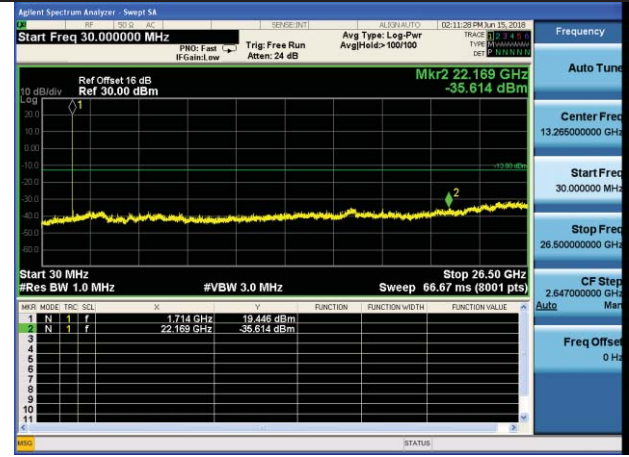

Test Mode: LTE Band 4 / 3MHz /1RB      Test Mode: LTE Band 4 / 3MHz /15RB

Lowest channel

Middle channel

Highest channel

Test Mode: LTE Band 4 / 5MHz /1RB      Test Mode: LTE Band 4 / 5MHz /25RB

Lowest channel

Middle channel

Highest channel

Test Mode: LTE Band 4 / 10MHz /1RB      Test Mode: LTE Band 4 / 10MHz /50RB

Lowest channel

Middle channel

Highest channel

Test Mode: LTE Band 4 / 15MHz /1RB      Test Mode: LTE Band 4 / 15MHz /75RB

Lowest channel

Middle channel

Highest channel

Test Mode: LTE Band 4 / 20MHz /1RB

Test Mode: LTE Band 4 / 20MHz /100RB

Lowest channel

Middle channel

Highest channel