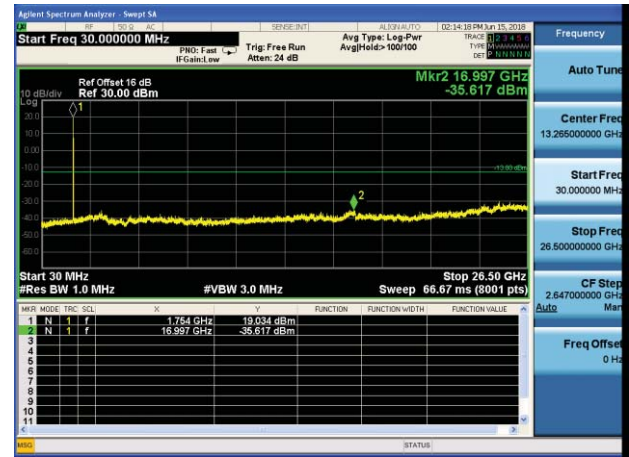

Test Mode: LTE Band 4 / 3MHz /1RB      Test Mode: LTE Band 4 / 3MHz /15RB

Lowest channel

Middle channel

Highest channel

Test Mode: LTE Band 4 / 5MHz /1RB      Test Mode: LTE Band 4 / 5MHz /25RB

Lowest channel

Middle channel

Highest channel

Test Mode: LTE Band 4 / 10MHz /1RB      Test Mode: LTE Band 4 / 10MHz /50RB

Lowest channel

Middle channel

Highest channel

Test Mode: LTE Band 4 / 15MHz /1RB      Test Mode: LTE Band 4 / 15MHz /75RB

Lowest channel

Middle channel

Highest channel

Test Mode: LTE Band 4 / 20MHz /1RB

Test Mode: LTE Band 4 / 20MHz /100RB

Lowest channel

Middle channel

Highest channel