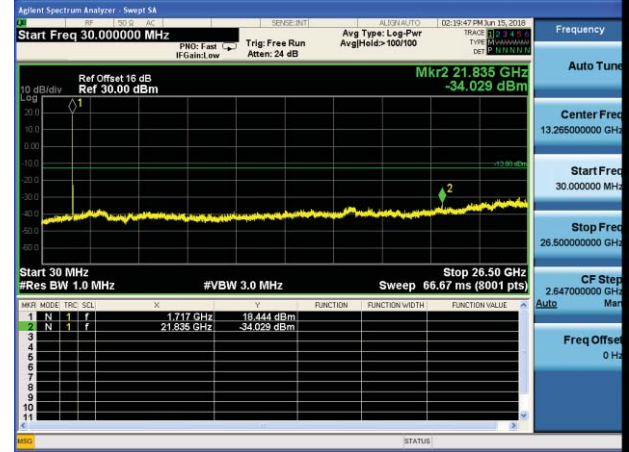

Test Mode: LTE Band 4 / 3MHz /1RB      Test Mode: LTE Band 4 / 3MHz /15RB

Lowest channel

Middle channel

Highest channel

Test Mode: LTE Band 4 / 5MHz /1RB      Test Mode: LTE Band 4 / 5MHz /25RB

Lowest channel

Middle channel

Highest channel

Test Mode: LTE Band 4 / 10MHz /1RB      Test Mode: LTE Band 4 / 10MHz /50RB

Lowest channel

Middle channel

Highest channel

Test Mode: LTE Band 4 / 15MHz /1RB      Test Mode: LTE Band 4 / 15MHz /75RB

Lowest channel

Middle channel

Highest channel

Test Mode: LTE Band 4 / 20MHz /1RB

Test Mode: LTE Band 4 / 20MHz /100RB

Lowest channel

Middle channel

Highest channel