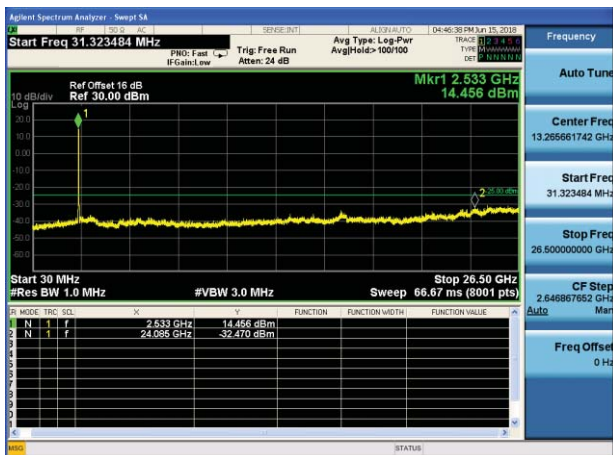

Test Mode: LTE Band 7 / 10MHz /1RB      Test Mode: LTE Band 7 / 10MHz /50RB

Lowest channel

Middle channel

Highest channel

Test Mode: LTE Band 7 / 15MHz /1RB      Test Mode: LTE Band 7 / 15MHz /75RB

Lowest channel

Middle channel

Highest channel

Test Mode: LTE Band 7 / 20MHz /1RB

Test Mode: LTE Band 7 / 20MHz /100RB

Lowest channel

Middle channel

Highest channel

Test Mode: LTE Band 17 / 5MHz / 1RB      Test Mode: LTE Band 17 / 5MHz / 25RB

Lowest channel

Middle channel

Highest channel

Test Mode: LTE Band 17 / 10MHz /1RB      Test Mode: LTE Band 17 / 10MHz /50RB

Lowest channel

Middle channel

Highest channel