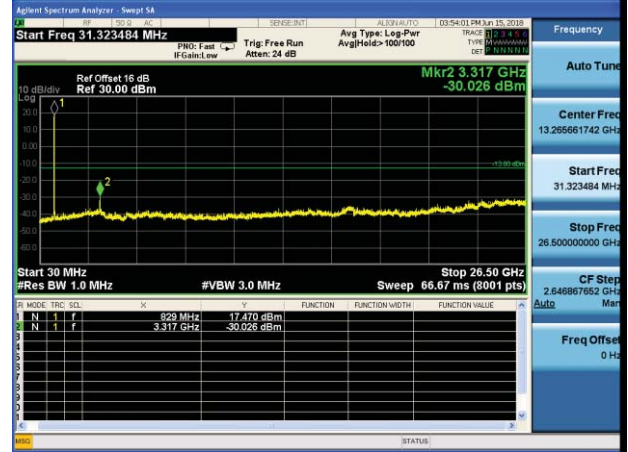

Test Mode: LTE Band 5 / 1.4MHz /1RB

Test Mode: LTE Band 5 / 1.4MHz /6RB

Lowest channel

Middle channel

Highest channel

Test Mode: LTE Band 5 / 3MHz /1RB

Test Mode: LTE Band 5 / 3MHz /15RB

Lowest channel

Middle channel

Highest channel

Test Mode: LTE Band 5 / 5MHz /1RB      Test Mode: LTE Band 5 / 5MHz /25RB

Lowest channel

Middle channel

Highest channel

Test Mode: LTE Band 5 / 10MHz /1RB

Test Mode: LTE Band 5 / 10MHz /50RB

Lowest channel

Middle channel

Highest channel

Test Mode: LTE Band 7 / 5MHz /1RB

Test Mode: LTE Band 7 / 5MHz /25RB

Lowest channel

Middle channel

Highest channel

Test Mode: LTE Band 7 / 10MHz /1RB      Test Mode: LTE Band 7 / 10MHz /50RB

Lowest channel

Middle channel

Highest channel

Test Mode: LTE Band 7 / 15MHz /1RB      Test Mode: LTE Band 7 / 15MHz /75RB

Lowest channel