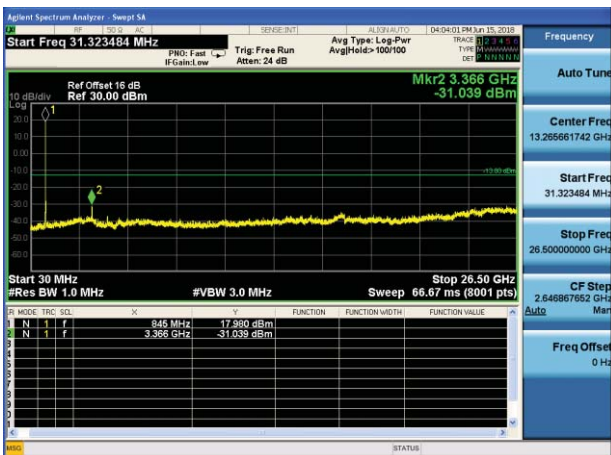

Test Mode: LTE Band 5 / 1.4MHz /1RB

Test Mode: LTE Band 5 / 1.4MHz /6RB

Lowest channel

Middle channel

Highest channel

Test Mode: LTE Band 5 / 3MHz /1RB

Test Mode: LTE Band 5 / 3MHz /15RB

Lowest channel

Middle channel

Highest channel

Test Mode: LTE Band 5 / 5MHz /1RB      Test Mode: LTE Band 5 / 5MHz /25RB

Lowest channel

Middle channel

Highest channel

Test Mode: LTE Band 5 / 10MHz /1RB

Test Mode: LTE Band 5 / 10MHz /50RB

Lowest channel

Middle channel

Highest channel

Test Mode: LTE Band 7 / 5MHz /1RB

Test Mode: LTE Band 7 / 5MHz /25RB

Lowest channel

Middle channel

Highest channel

Test Mode: LTE Band 7 / 10MHz /1RB      Test Mode: LTE Band 7 / 10MHz /50RB

Lowest channel

Middle channel

Highest channel

Test Mode: LTE Band 7 / 15MHz /1RB      Test Mode: LTE Band 7 / 15MHz /75RB

Lowest channel