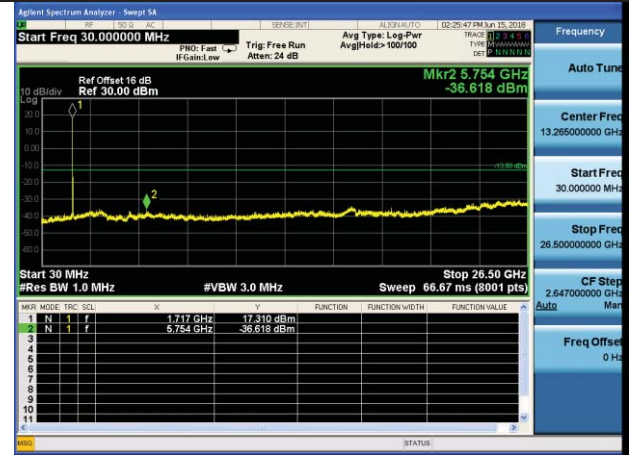

Test Mode: LTE Band 4 / 3MHz /1RB      Test Mode: LTE Band 4 / 3MHz /15RB

Lowest channel

Middle channel

Highest channel

Test Mode: LTE Band 4 / 5MHz /1RB      Test Mode: LTE Band 4 / 5MHz /25RB

Lowest channel

Middle channel

Highest channel

Test Mode: LTE Band 4 / 10MHz /1RB      Test Mode: LTE Band 4 / 10MHz /50RB

Lowest channel

Middle channel

Highest channel

Test Mode: LTE Band 4 / 15MHz /1RB      Test Mode: LTE Band 4 / 15MHz /75RB

Lowest channel

Middle channel

Highest channel

Test Mode: LTE Band 4 / 20MHz /1RB

Test Mode: LTE Band 4 / 20MHz /100RB

Lowest channel

Middle channel

Highest channel

Test Mode: LTE Band 5 / 1.4MHz /1RB

Test Mode: LTE Band 5 / 1.4MHz /6RB

Lowest channel

Middle channel

Highest channel

Test Mode: LTE Band 5 / 3MHz /1RB

Test Mode: LTE Band 5 / 3MHz /15RB

Lowest channel