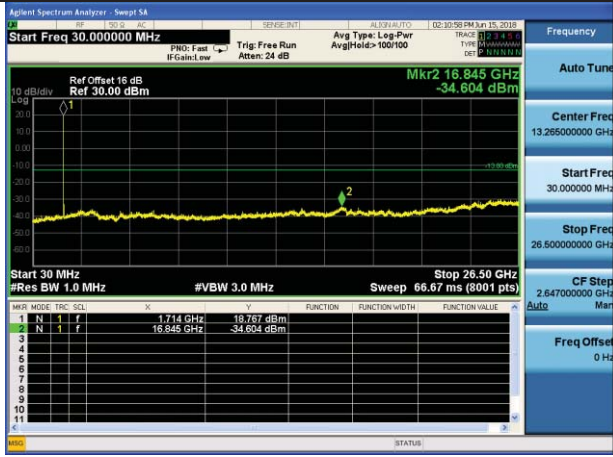

Test Mode: LTE Band 4 / 3MHz /1RB      Test Mode: LTE Band 4 / 3MHz /15RB

Lowest channel

Middle channel

Highest channel

Test Mode: LTE Band 4 / 5MHz /1RB      Test Mode: LTE Band 4 / 5MHz /25RB

Lowest channel

Middle channel

Highest channel

Test Mode: LTE Band 4 / 10MHz /1RB      Test Mode: LTE Band 4 / 10MHz /50RB

Lowest channel

Middle channel

Highest channel

Test Mode: LTE Band 4 / 15MHz /1RB      Test Mode: LTE Band 4 / 15MHz /75RB

Lowest channel

Middle channel

Highest channel

Test Mode: LTE Band 4 / 20MHz /1RB

Test Mode: LTE Band 4 / 20MHz /100RB

Lowest channel

Middle channel

Highest channel