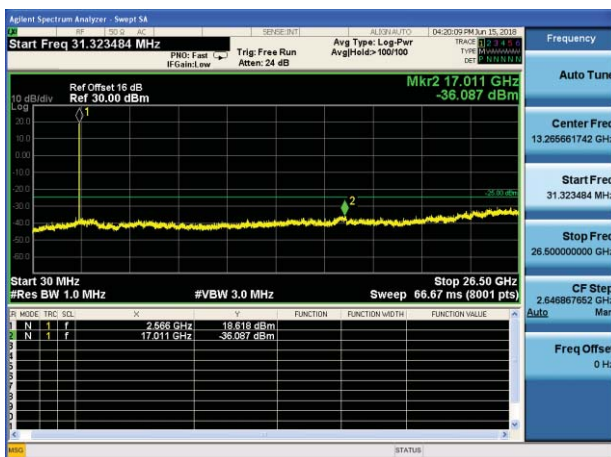

Middle channel

Highest channel

Test Mode: LTE Band 5 / 5MHz /1RB      Test Mode: LTE Band 5 / 5MHz /25RB

Lowest channel

Middle channel

Highest channel

Test Mode: LTE Band 5 / 10MHz /1RB

Test Mode: LTE Band 5 / 10MHz /50RB

Lowest channel

Middle channel

Highest channel

Test Mode: LTE Band 7 / 5MHz /1RB

Test Mode: LTE Band 7 / 5MHz /25RB

Lowest channel

Middle channel

Highest channel

Test Mode: LTE Band 7 / 10MHz /1RB      Test Mode: LTE Band 7 / 10MHz /50RB

Lowest channel

Middle channel

Highest channel

Test Mode: LTE Band 7 / 15MHz /1RB      Test Mode: LTE Band 7 / 15MHz /75RB

Lowest channel

Middle channel

Highest channel

Test Mode: LTE Band 7 / 20MHz /1RB

Test Mode: LTE Band 7 / 20MHz /100RB

Lowest channel

Middle channel

Highest channel

Test Mode: LTE Band 17 / 5MHz / 1RB      Test Mode: LTE Band 17 / 5MHz / 25RB