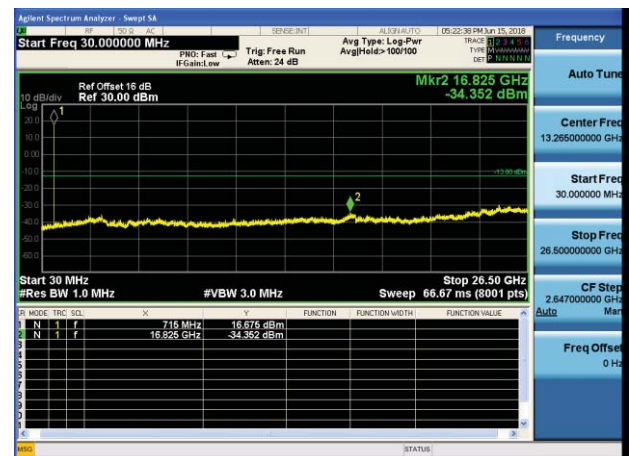

Middle channel

Highest channel

Test Mode: LTE Band 7 / 20MHz /1RB

Test Mode: LTE Band 7 / 20MHz /100RB

Lowest channel

Middle channel

Highest channel

Test Mode: LTE Band 17 / 5MHz / 1RB      Test Mode: LTE Band 17 / 5MHz / 25RB

Lowest channel

Middle channel

Highest channel

Test Mode: LTE Band 17 / 10MHz /1RB      Test Mode: LTE Band 17 / 10MHz /50RB

Lowest channel

Middle channel

Highest channel