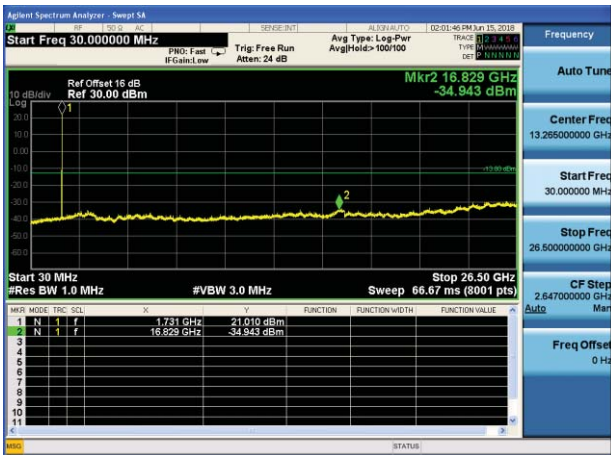

Test Mode: LTE Band 4 / 3MHz /1RB      Test Mode: LTE Band 4 / 3MHz /15RB

Lowest channel

Middle channel

Highest channel

Test Mode: LTE Band 4 / 5MHz /1RB      Test Mode: LTE Band 4 / 5MHz /25RB

Lowest channel

Middle channel

Highest channel

Test Mode: LTE Band 4 / 10MHz /1RB      Test Mode: LTE Band 4 / 10MHz /50RB

Lowest channel

Middle channel

Highest channel

Test Mode: LTE Band 4 / 15MHz /1RB      Test Mode: LTE Band 4 / 15MHz /75RB

Lowest channel

Middle channel

Highest channel

Test Mode: LTE Band 4 / 20MHz /1RB

Test Mode: LTE Band 4 / 20MHz /100RB

Lowest channel

Middle channel

Highest channel

Test Mode: LTE Band 5 / 1.4MHz /1RB

Test Mode: LTE Band 5 / 1.4MHz /6RB

Lowest channel

Middle channel

Highest channel

Test Mode: LTE Band 5 / 3MHz /1RB

Test Mode: LTE Band 5 / 3MHz /15RB

Lowest channel