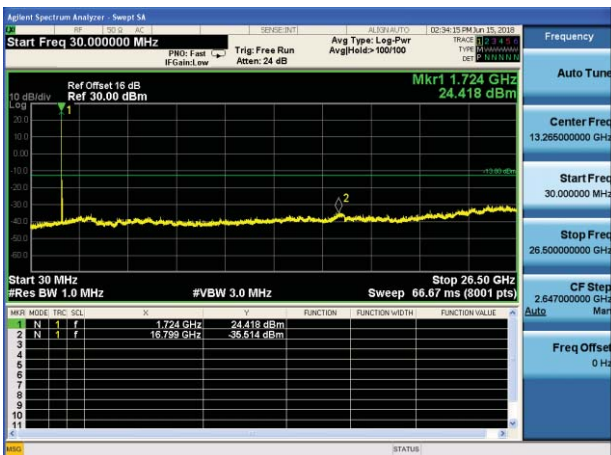

Middle channel

Highest channel

Test Mode: LTE Band 4 / 10MHz /1RB      Test Mode: LTE Band 4 / 10MHz /50RB

Lowest channel

Middle channel

Highest channel

Test Mode: LTE Band 4 / 15MHz /1RB      Test Mode: LTE Band 4 / 15MHz /75RB

Lowest channel

Middle channel

Highest channel

Test Mode: LTE Band 4 / 20MHz /1RB

Test Mode: LTE Band 4 / 20MHz /100RB

Lowest channel

Middle channel

Highest channel

Test Mode: LTE Band 5 / 1.4MHz /1RB

Test Mode: LTE Band 5 / 1.4MHz /6RB

Lowest channel

Middle channel

Highest channel

Test Mode: LTE Band 5 / 3MHz /1RB

Test Mode: LTE Band 5 / 3MHz /15RB

Lowest channel

Middle channel

Highest channel

Test Mode: LTE Band 5 / 5MHz /1RB      Test Mode: LTE Band 5 / 5MHz /25RB

Lowest channel

Middle channel

Highest channel

Test Mode: LTE Band 5 / 10MHz /1RB

Test Mode: LTE Band 5 / 10MHz /50RB