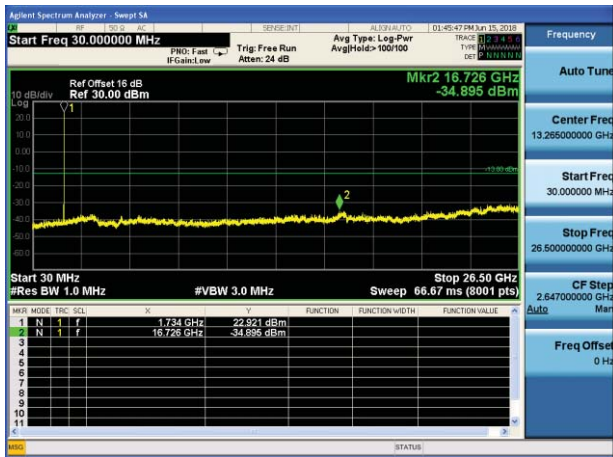

Test Mode: LTE Band 4 / 3MHz /1RB      Test Mode: LTE Band 4 / 3MHz /15RB

Lowest channel

Middle channel

Highest channel

Test Mode: LTE Band 4 / 5MHz /1RB      Test Mode: LTE Band 4 / 5MHz /25RB

Lowest channel

Middle channel

Highest channel

Test Mode: LTE Band 4 / 10MHz /1RB      Test Mode: LTE Band 4 / 10MHz /50RB

Lowest channel

Middle channel

Highest channel

Test Mode: LTE Band 4 / 15MHz /1RB      Test Mode: LTE Band 4 / 15MHz /75RB

Lowest channel

Middle channel

Highest channel

Test Mode: LTE Band 4 / 20MHz /1RB

Test Mode: LTE Band 4 / 20MHz /100RB

Lowest channel

Middle channel

Highest channel

Test Mode: LTE Band 5 / 1.4MHz /1RB

Test Mode: LTE Band 5 / 1.4MHz /6RB

Lowest channel

Middle channel

Highest channel

Test Mode: LTE Band 5 / 3MHz /1RB

Test Mode: LTE Band 5 / 3MHz /15RB

Lowest channel