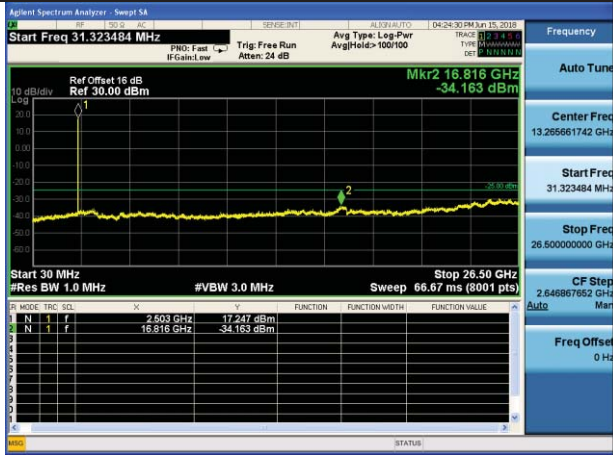

Middle channel

Highest channel

Test Mode: LTE Band 5 / 5MHz /1RB      Test Mode: LTE Band 5 / 5MHz /25RB

Lowest channel

Middle channel

Highest channel

Test Mode: LTE Band 5 / 10MHz /1RB

Test Mode: LTE Band 5 / 10MHz /50RB

Lowest channel

Middle channel

Highest channel

Test Mode: LTE Band 7 / 5MHz /1RB

Test Mode: LTE Band 7 / 5MHz /25RB

Lowest channel

Middle channel

Highest channel

Test Mode: LTE Band 7 / 10MHz /1RB      Test Mode: LTE Band 7 / 10MHz /50RB

Lowest channel

Middle channel

Highest channel

Test Mode: LTE Band 7 / 15MHz /1RB      Test Mode: LTE Band 7 / 15MHz /75RB

Lowest channel

Middle channel

Highest channel

Test Mode: LTE Band 7 / 20MHz /1RB

Test Mode: LTE Band 7 / 20MHz /100RB

Lowest channel

Middle channel

Highest channel

Test Mode: LTE Band 17 / 5MHz / 1RB      Test Mode: LTE Band 17 / 5MHz / 25RB