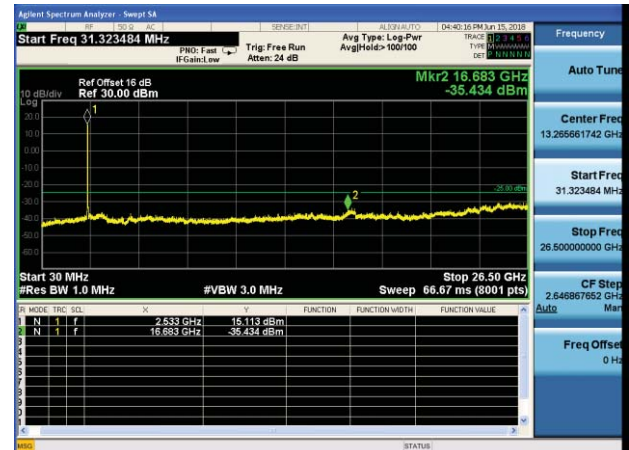

Lowest channel

Middle channel

Highest channel

Test Mode: LTE Band 7 / 5MHz /1RB

Test Mode: LTE Band 7 / 5MHz /25RB

Lowest channel

Middle channel

Highest channel

Test Mode: LTE Band 7 / 10MHz /1RB      Test Mode: LTE Band 7 / 10MHz /50RB

Lowest channel

Middle channel

Highest channel

Test Mode: LTE Band 7 / 15MHz /1RB      Test Mode: LTE Band 7 / 15MHz /75RB

Lowest channel

Middle channel

Highest channel

Test Mode: LTE Band 7 / 20MHz /1RB

Test Mode: LTE Band 7 / 20MHz /100RB

Lowest channel

Middle channel

Highest channel

Test Mode: LTE Band 17 / 5MHz / 1RB      Test Mode: LTE Band 17 / 5MHz / 25RB

Lowest channel

Middle channel

Highest channel

Test Mode: LTE Band 17 / 10MHz /1RB      Test Mode: LTE Band 17 / 10MHz /50RB

Lowest channel

Middle channel

Highest channel