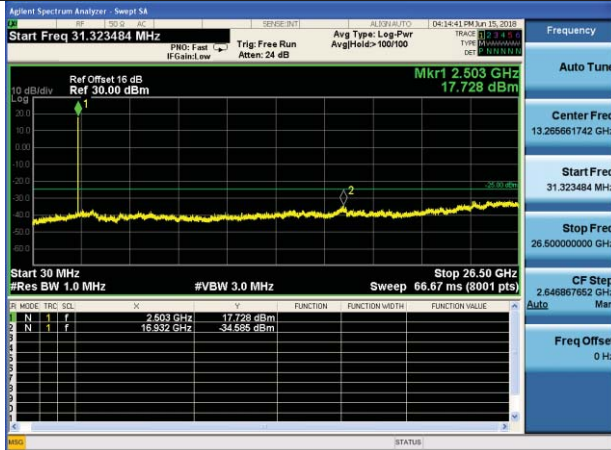

Middle channel

Highest channel

Test Mode: LTE Band 5 / 5MHz /1RB      Test Mode: LTE Band 5 / 5MHz /25RB

Lowest channel

Middle channel

Highest channel

Test Mode: LTE Band 5 / 10MHz /1RB

Test Mode: LTE Band 5 / 10MHz /50RB

Lowest channel

Middle channel

Highest channel

Test Mode: LTE Band 7 / 5MHz /1RB

Test Mode: LTE Band 7 / 5MHz /25RB

Lowest channel

Middle channel

Highest channel

Test Mode: LTE Band 7 / 10MHz /1RB      Test Mode: LTE Band 7 / 10MHz /50RB

Lowest channel

Middle channel

Highest channel

Test Mode: LTE Band 7 / 15MHz /1RB      Test Mode: LTE Band 7 / 15MHz /75RB

Lowest channel

Middle channel

Highest channel

Test Mode: LTE Band 7 / 20MHz /1RB

Test Mode: LTE Band 7 / 20MHz /100RB

Lowest channel

Middle channel

Highest channel

Test Mode: LTE Band 17 / 5MHz / 1RB      Test Mode: LTE Band 17 / 5MHz / 25RB