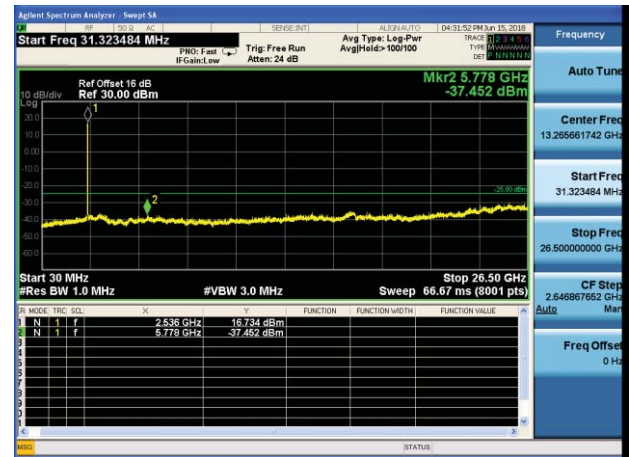

Middle channel

Highest channel

Test Mode: LTE Band 5 / 5MHz /1RB      Test Mode: LTE Band 5 / 5MHz /25RB

Lowest channel

Middle channel

Highest channel

Test Mode: LTE Band 5 / 10MHz /1RB

Test Mode: LTE Band 5 / 10MHz /50RB

Lowest channel

Middle channel

Highest channel

Test Mode: LTE Band 7 / 5MHz /1RB

Test Mode: LTE Band 7 / 5MHz /25RB

Lowest channel

Middle channel

Highest channel

Test Mode: LTE Band 7 / 10MHz /1RB      Test Mode: LTE Band 7 / 10MHz /50RB

Lowest channel

Middle channel

Highest channel

Test Mode: LTE Band 7 / 15MHz /1RB      Test Mode: LTE Band 7 / 15MHz /75RB

Lowest channel

Middle channel

Highest channel

Test Mode: LTE Band 7 / 20MHz /1RB

Test Mode: LTE Band 7 / 20MHz /100RB

Lowest channel

Middle channel

Highest channel

Test Mode: LTE Band 17 / 5MHz / 1RB      Test Mode: LTE Band 17 / 5MHz / 25RB