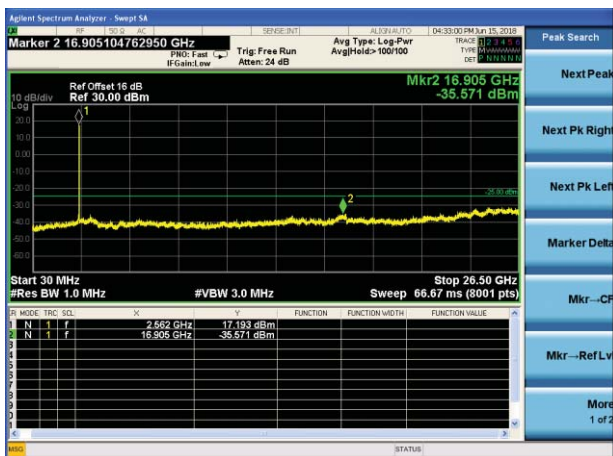

Middle channel

Highest channel

Test Mode: LTE Band 5 / 5MHz /1RB      Test Mode: LTE Band 5 / 5MHz /25RB

Lowest channel

Middle channel

Highest channel

Test Mode: LTE Band 5 / 10MHz /1RB

Test Mode: LTE Band 5 / 10MHz /50RB

Lowest channel

Middle channel

Highest channel

Test Mode: LTE Band 7 / 5MHz /1RB

Test Mode: LTE Band 7 / 5MHz /25RB

Lowest channel

Middle channel

Highest channel

Test Mode: LTE Band 7 / 10MHz /1RB      Test Mode: LTE Band 7 / 10MHz /50RB

Lowest channel

Middle channel

Highest channel

Test Mode: LTE Band 7 / 15MHz /1RB      Test Mode: LTE Band 7 / 15MHz /75RB

Lowest channel

Middle channel

Highest channel

Test Mode: LTE Band 7 / 20MHz /1RB

Test Mode: LTE Band 7 / 20MHz /100RB

Lowest channel

Middle channel

Highest channel

Test Mode: LTE Band 17 / 5MHz / 1RB      Test Mode: LTE Band 17 / 5MHz / 25RB