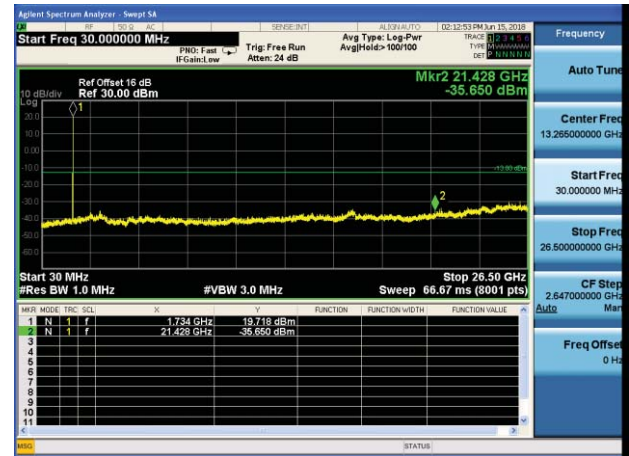

Test Mode: LTE Band 4 / 3MHz /1RB      Test Mode: LTE Band 4 / 3MHz /15RB

Lowest channel

Middle channel

Highest channel

Test Mode: LTE Band 4 / 5MHz /1RB      Test Mode: LTE Band 4 / 5MHz /25RB

Lowest channel

Middle channel

Highest channel

Test Mode: LTE Band 4 / 10MHz /1RB      Test Mode: LTE Band 4 / 10MHz /50RB

Lowest channel

Middle channel

Highest channel

Test Mode: LTE Band 4 / 15MHz /1RB      Test Mode: LTE Band 4 / 15MHz /75RB

Lowest channel

Middle channel

Highest channel

Test Mode: LTE Band 4 / 20MHz /1RB

Test Mode: LTE Band 4 / 20MHz /100RB

Lowest channel

Middle channel

Highest channel