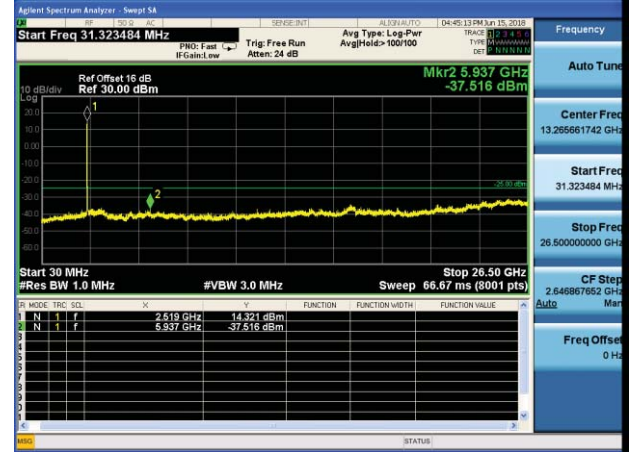

Lowest channel

Middle channel

Highest channel

Test Mode: LTE Band 7 / 5MHz /1RB

Test Mode: LTE Band 7 / 5MHz /25RB

Lowest channel

Middle channel

Highest channel

Test Mode: LTE Band 7 / 10MHz /1RB      Test Mode: LTE Band 7 / 10MHz /50RB

Lowest channel

Middle channel

Highest channel

Test Mode: LTE Band 7 / 15MHz /1RB      Test Mode: LTE Band 7 / 15MHz /75RB

Lowest channel

Middle channel

Highest channel

Test Mode: LTE Band 7 / 20MHz /1RB

Test Mode: LTE Band 7 / 20MHz /100RB

Lowest channel

Middle channel

Highest channel

Test Mode: LTE Band 17 / 5MHz / 1RB      Test Mode: LTE Band 17 / 5MHz / 25RB

Lowest channel

Middle channel

Highest channel

Test Mode: LTE Band 17 / 10MHz /1RB      Test Mode: LTE Band 17 / 10MHz /50RB

Lowest channel

Middle channel

Highest channel