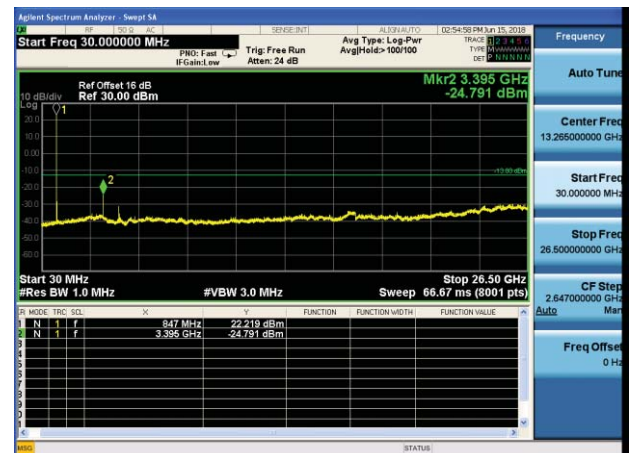

Lowest channel

Middle channel

Highest channel

Test Mode: LTE Band 4 / 20MHz /1RB

Test Mode: LTE Band 4 / 20MHz /100RB

Lowest channel

Middle channel

Highest channel

Test Mode: LTE Band 5 / 1.4MHz /1RB

Test Mode: LTE Band 5 / 1.4MHz /6RB

Lowest channel

Middle channel

Highest channel

Test Mode: LTE Band 5 / 3MHz /1RB

Test Mode: LTE Band 5 / 3MHz /15RB

Lowest channel

Middle channel

Highest channel

Test Mode: LTE Band 5 / 5MHz /1RB      Test Mode: LTE Band 5 / 5MHz /25RB

Lowest channel

Middle channel

Highest channel

Test Mode: LTE Band 5 / 10MHz /1RB

Test Mode: LTE Band 5 / 10MHz /50RB

Lowest channel

Middle channel

Highest channel

Test Mode: LTE Band 7 / 5MHz /1RB

Test Mode: LTE Band 7 / 5MHz /25RB

Lowest channel

Middle channel

Highest channel