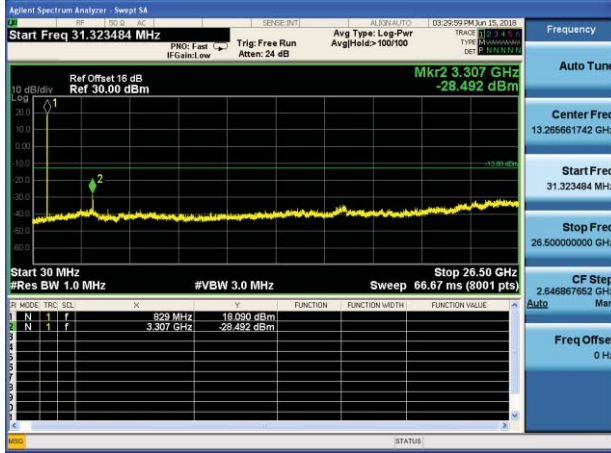

Lowest channel

Middle channel

Highest channel

Test Mode: LTE Band 4 / 20MHz /1RB

Test Mode: LTE Band 4 / 20MHz /100RB

Lowest channel

Middle channel

Highest channel

Test Mode: LTE Band 5 / 1.4MHz /1RB

Test Mode: LTE Band 5 / 1.4MHz /6RB

Lowest channel

Middle channel

Highest channel

Test Mode: LTE Band 5 / 3MHz /1RB

Test Mode: LTE Band 5 / 3MHz /15RB

Lowest channel

Middle channel

Highest channel

Test Mode: LTE Band 5 / 5MHz /1RB      Test Mode: LTE Band 5 / 5MHz /25RB

Lowest channel

Middle channel

Highest channel

Test Mode: LTE Band 5 / 10MHz /1RB

Test Mode: LTE Band 5 / 10MHz /50RB

Lowest channel

Middle channel

Highest channel

Test Mode: LTE Band 7 / 5MHz /1RB

Test Mode: LTE Band 7 / 5MHz /25RB

Lowest channel

Middle channel

Highest channel