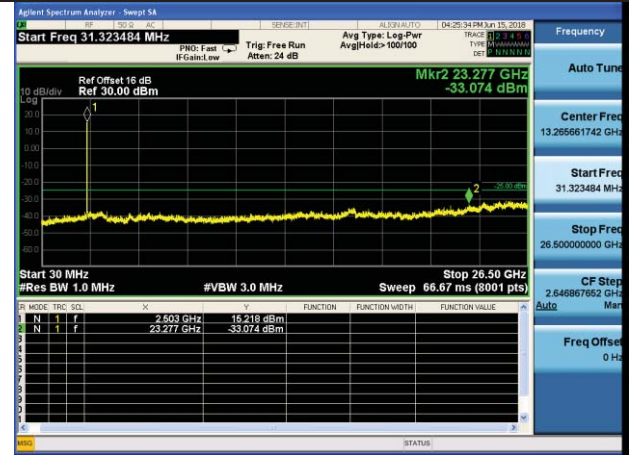

Middle channel

Highest channel

Test Mode: LTE Band 5 / 5MHz /1RB      Test Mode: LTE Band 5 / 5MHz /25RB

Lowest channel

Middle channel

Highest channel

Test Mode: LTE Band 5 / 10MHz /1RB

Test Mode: LTE Band 5 / 10MHz /50RB

Lowest channel

Middle channel

Highest channel

Test Mode: LTE Band 7 / 5MHz /1RB

Test Mode: LTE Band 7 / 5MHz /25RB

Lowest channel

Middle channel

Highest channel

Test Mode: LTE Band 7 / 10MHz /1RB      Test Mode: LTE Band 7 / 10MHz /50RB

Lowest channel

Middle channel

Highest channel

Test Mode: LTE Band 7 / 15MHz /1RB      Test Mode: LTE Band 7 / 15MHz /75RB

Lowest channel

Middle channel

Highest channel

Test Mode: LTE Band 7 / 20MHz /1RB

Test Mode: LTE Band 7 / 20MHz /100RB

Lowest channel

Middle channel

Highest channel

Test Mode: LTE Band 17 / 5MHz / 1RB      Test Mode: LTE Band 17 / 5MHz / 25RB