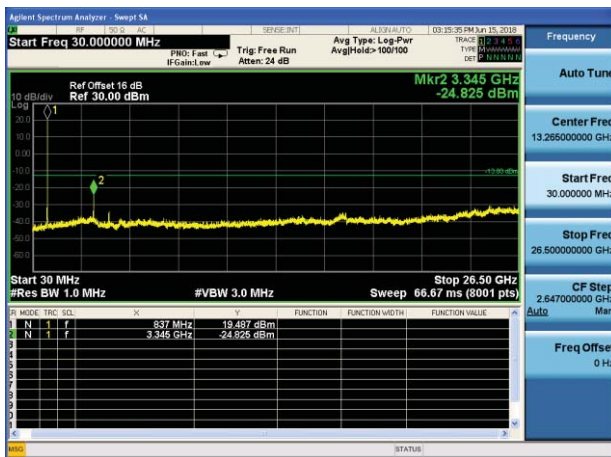

Lowest channel

Middle channel

Highest channel

Test Mode: LTE Band 4 / 20MHz /1RB

Test Mode: LTE Band 4 / 20MHz /100RB

Lowest channel

Middle channel

Highest channel

Test Mode: LTE Band 5 / 1.4MHz /1RB

Test Mode: LTE Band 5 / 1.4MHz /6RB

Lowest channel

Middle channel

Highest channel

Test Mode: LTE Band 5 / 3MHz /1RB

Test Mode: LTE Band 5 / 3MHz /15RB

Lowest channel

Middle channel

Highest channel

Test Mode: LTE Band 5 / 5MHz /1RB      Test Mode: LTE Band 5 / 5MHz /25RB

Lowest channel

Middle channel

Highest channel

Test Mode: LTE Band 5 / 10MHz /1RB

Test Mode: LTE Band 5 / 10MHz /50RB

Lowest channel

Middle channel

Highest channel

Test Mode: LTE Band 7 / 5MHz /1RB

Test Mode: LTE Band 7 / 5MHz /25RB

Lowest channel

Middle channel

Highest channel