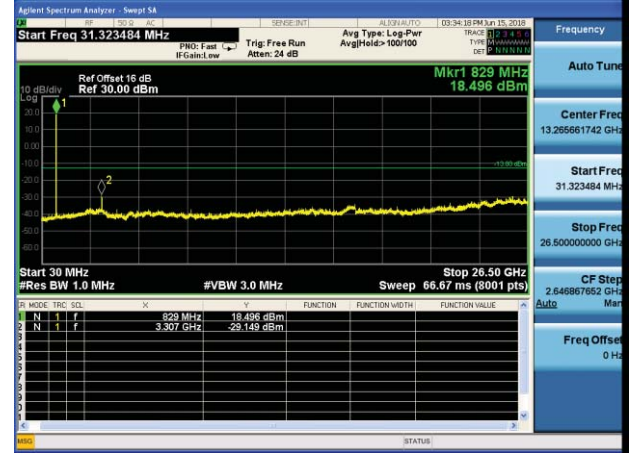

Lowest channel

Middle channel

Highest channel

Test Mode: LTE Band 4 / 20MHz /1RB

Test Mode: LTE Band 4 / 20MHz /100RB

Lowest channel

Middle channel

Highest channel

Test Mode: LTE Band 5 / 1.4MHz /1RB

Test Mode: LTE Band 5 / 1.4MHz /6RB

Lowest channel

Middle channel

Highest channel

Test Mode: LTE Band 5 / 3MHz /1RB

Test Mode: LTE Band 5 / 3MHz /15RB

Lowest channel

Middle channel

Highest channel

Test Mode: LTE Band 5 / 5MHz /1RB      Test Mode: LTE Band 5 / 5MHz /25RB

Lowest channel

Middle channel

Highest channel

Test Mode: LTE Band 5 / 10MHz /1RB

Test Mode: LTE Band 5 / 10MHz /50RB

Lowest channel

Middle channel

Highest channel

Test Mode: LTE Band 7 / 5MHz /1RB

Test Mode: LTE Band 7 / 5MHz /25RB

Lowest channel

Middle channel

Highest channel