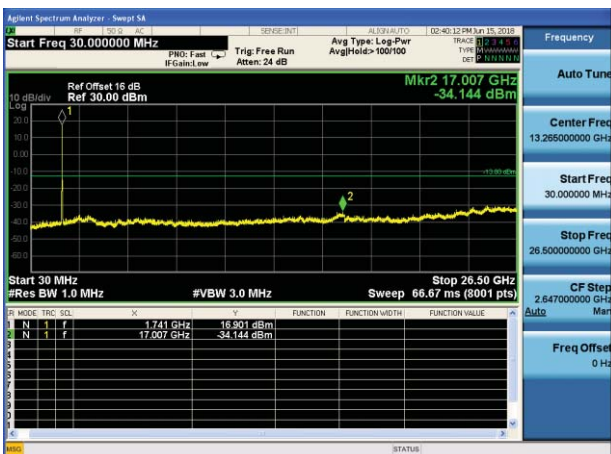

Middle channel

Highest channel

Test Mode: LTE Band 4 / 10MHz /1RB      Test Mode: LTE Band 4 / 10MHz /50RB

Lowest channel

Middle channel

Highest channel

Test Mode: LTE Band 4 / 15MHz /1RB      Test Mode: LTE Band 4 / 15MHz /75RB

Lowest channel

Middle channel

Highest channel

Test Mode: LTE Band 4 / 20MHz /1RB

Test Mode: LTE Band 4 / 20MHz /100RB

Lowest channel

Middle channel

Highest channel

Test Mode: LTE Band 5 / 1.4MHz /1RB

Test Mode: LTE Band 5 / 1.4MHz /6RB

Lowest channel

Middle channel

Highest channel

Test Mode: LTE Band 5 / 3MHz /1RB

Test Mode: LTE Band 5 / 3MHz /15RB

Lowest channel

Middle channel

Highest channel

Test Mode: LTE Band 5 / 5MHz /1RB      Test Mode: LTE Band 5 / 5MHz /25RB

Lowest channel

Middle channel

Highest channel

Test Mode: LTE Band 5 / 10MHz /1RB

Test Mode: LTE Band 5 / 10MHz /50RB