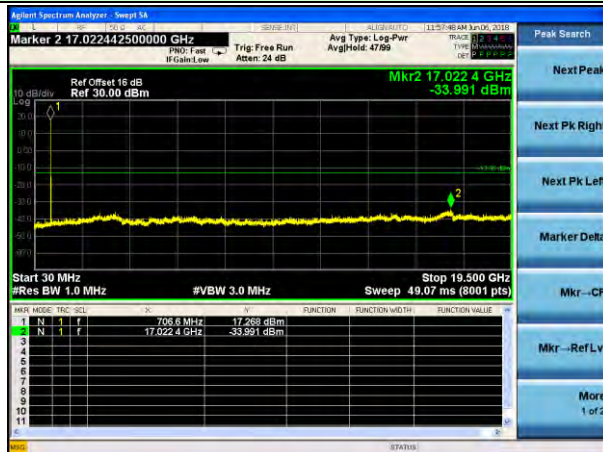

Test Mode: LTE Band 7
Channel Bandwidth: 10MHz (16QAM)

Lowest channel

Middle channel

Highest channel

Test Mode: LTE Band 7
Channel Bandwidth: 15MHz (QPSK)

Test Mode: LTE Band 7
Channel Bandwidth: 1.5MHz (16QAM)

Lowest channel

Middle channel

Highest channel

Test Mode: LTE Band 7
Channel Bandwidth:20MHz (QPSK)

Test Mode: LTE Band 7
Channel Bandwidth:20MHz (16QAM)

Lowest channel

Middle channel

Highest channel

Test Mode: LTE Band 17
Channel Bandwidth:5MHz (QPSK)

Test Mode: LTE Band 17
Channel Bandwidth:5MHz (16QAM)

Lowest channel

Middle channel

Highest channel

Test Mode: LTE Band 17
Channel Bandwidth: 10MHz (QPSK)

Test Mode: LTE Band 17
Channel Bandwidth: 10MHz (16QAM)

Lowest channel

Middle channel

Highest channel