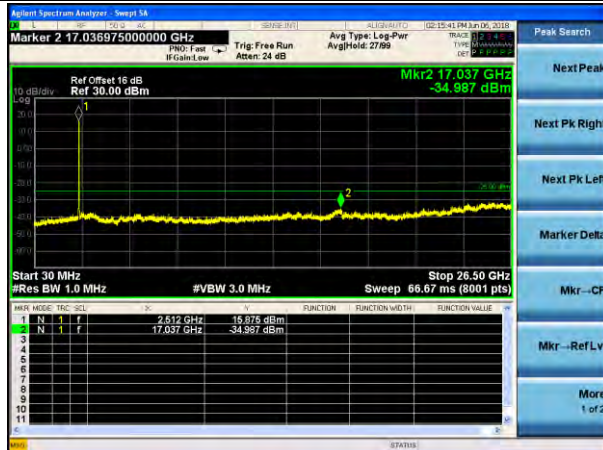

Lowest channel

Middle channel

Highest channel

Test Mode: LTE Band 5
Channel Bandwidth: 10MHz (QPSK)

Test Mode: LTE Band 5
Channel Bandwidth: 10MHz (16QAM)

Lowest channel

Middle channel

Highest channel

Test Mode: LTE Band 7
Channel Bandwidth: 5MHz (QPSK)

Test Mode: LTE Band 7
Channel Bandwidth: 5MHz (16QAM)

Lowest channel

Middle channel

Highest channel

Test Mode: LTE Band 7
Channel Bandwidth: 10MHz (QPSK)

Test Mode: LTE Band 7
Channel Bandwidth: 10MHz (16QAM)

Lowest channel

Middle channel

Highest channel

Test Mode: LTE Band 7
Channel Bandwidth: 15MHz (QPSK)

Test Mode: LTE Band 7
Channel Bandwidth: 1.5MHz (16QAM)

Lowest channel

Middle channel

Highest channel

Test Mode: LTE Band 7
Channel Bandwidth:20MHz (QPSK)

Test Mode: LTE Band 7
Channel Bandwidth:20MHz (16QAM)

Lowest channel

Middle channel

Highest channel