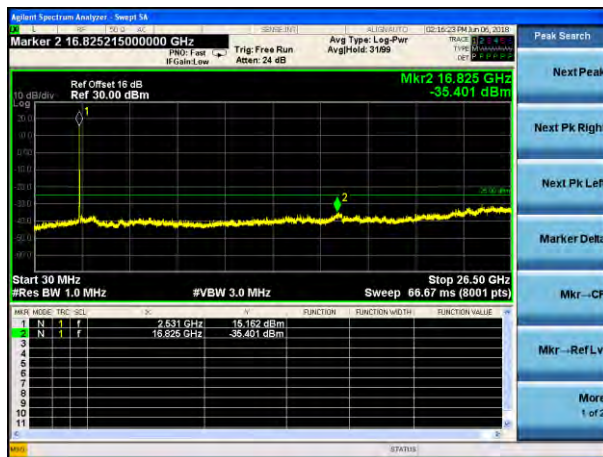

Lowest channel

Middle channel

Highest channel

Test Mode: LTE Band 5
Channel Bandwidth: 10MHz (QPSK)

Test Mode: LTE Band 5
Channel Bandwidth: 10MHz (16QAM)

Lowest channel

Middle channel

Highest channel

Test Mode: LTE Band 7
Channel Bandwidth: 5MHz (QPSK)

Test Mode: LTE Band 7
Channel Bandwidth: 5MHz (16QAM)

Lowest channel

Middle channel

Highest channel

Test Mode: LTE Band 7
Channel Bandwidth: 10MHz (QPSK)

Test Mode: LTE Band 7
Channel Bandwidth: 10MHz (16QAM)

Lowest channel

Middle channel

Highest channel

Test Mode: LTE Band 7
Channel Bandwidth: 15MHz (QPSK)

Test Mode: LTE Band 7
Channel Bandwidth: 1.5MHz (16QAM)

Lowest channel

Middle channel

Highest channel

Test Mode: LTE Band 7
Channel Bandwidth:20MHz (QPSK)

Test Mode: LTE Band 7
Channel Bandwidth:20MHz (16QAM)

Lowest channel

Middle channel

Highest channel