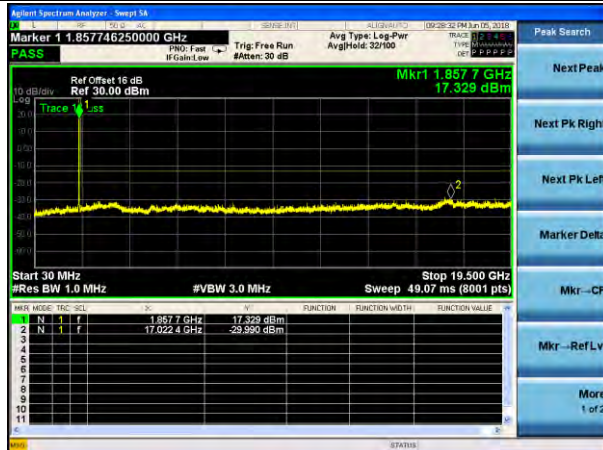

Test Mode: LTE Band 2
Channel Bandwidth: 3MHz (QPSK)

Test Mode: LTE Band 2
Channel Bandwidth: 3MHz (16QAM)

Lowest channel

Middle channel

Highest channel

Test Mode: LTE Band 2
Channel Bandwidth: 5MHz(QPSK)

Test Mode: LTE Band 2
Channel Bandwidth: 5MHz(16QAM)

Lowest channel

Middle channel

Highest channel

Test Mode: LTE Band 2
Channel Bandwidth: 10MHz(QPSK)

Test Mode: LTE Band 2
Channel Bandwidth: 10MHz(16QAM)

Lowest channel

Middle channel

Highest channel

Test Mode: LTE Band 2
Channel Bandwidth: 15MHz(QPSK)

Test Mode: LTE Band 2
Channel Bandwidth: 15MHz(16QAM)

Lowest channel

Middle channel

Highest channel

Test Mode: LTE Band 2
Channel Bandwidth: 20MHz(QPSK)

Test Mode: LTE Band 2
Channel Bandwidth: 20MHz(16QAM)

Lowest channel

Middle channel

Highest channel

Test Mode: LTE Band 4
Channel Bandwidth: 1.4MHz (QPSK)

Test Mode: LTE Band 4
Channel Bandwidth: 1.4MHz (16QAM)