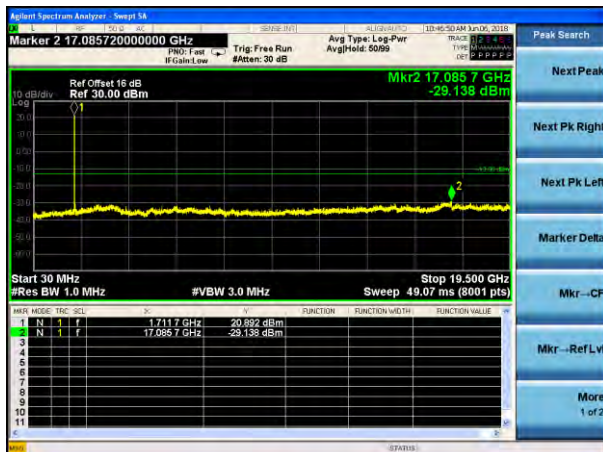

Test Mode: LTE Band 4
Channel Bandwidth: 5MHz (QPSK)

Test Mode: LTE Band 4
Channel Bandwidth: 5MHz (16QAM)

Lowest channel

Middle channel

Highest channel

Test Mode: LTE Band 4
Channel Bandwidth: 10MHz (QPSK)

Test Mode: LTE Band 4
Channel Bandwidth: 10MHz (16QAM)

Lowest channel

Middle channel

Highest channel

Test Mode: LTE Band 4
Channel Bandwidth: 15MHz (QPSK)

Test Mode: LTE Band 4
Channel Bandwidth: 15MHz (16QAM)

Lowest channel

Middle channel

Highest channel

Test Mode: LTE Band 4
Channel Bandwidth: 20MHz (QPSK)

Test Mode: LTE Band 4
Channel Bandwidth: 20MHz (16QAM)

Lowest channel

Middle channel

Highest channel

Test Mode: LTE Band 5
Channel Bandwidth: 1.4MHz (QPSK)

Test Mode: LTE Band 5
Channel Bandwidth: 1.4MHz (16QAM)

Lowest channel

Middle channel

Highest channel

Test Mode: LTE Band 5
Channel Bandwidth: 3MHz (QPSK)