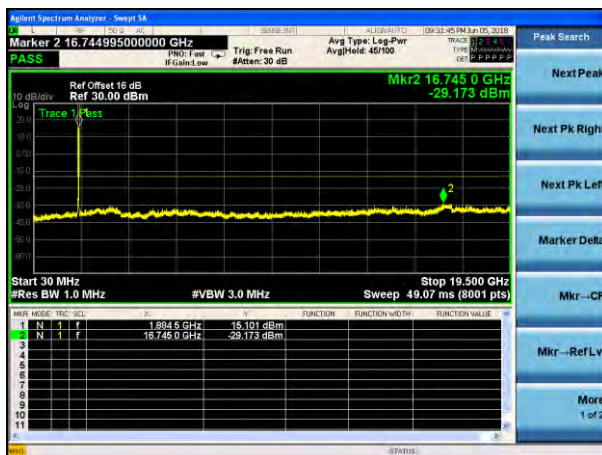

Lowest channel

Middle channel

Highest channel

Test Mode: LTE Band 2
Channel Bandwidth: 10MHz(QPSK)

Test Mode: LTE Band 2
Channel Bandwidth: 10MHz(16QAM)

Lowest channel

Middle channel

Highest channel

Test Mode: LTE Band 2
Channel Bandwidth: 15MHz(QPSK)

Test Mode: LTE Band 2
Channel Bandwidth: 15MHz(16QAM)

Lowest channel

Middle channel

Highest channel

Test Mode: LTE Band 2
Channel Bandwidth: 20MHz(QPSK)

Test Mode: LTE Band 2
Channel Bandwidth: 20MHz(16QAM)

Lowest channel

Middle channel

Highest channel

Test Mode: LTE Band 4
Channel Bandwidth: 1.4MHz (QPSK)

Test Mode: LTE Band 4
Channel Bandwidth: 1.4MHz (16QAM)

Lowest channel

Middle channel

Highest channel

Test Mode: LTE Band 4
Channel Bandwidth: 3MHz (QPSK)

Test Mode: LTE Band 4
Channel Bandwidth: 3MHz (16QAM)

Lowest channel

Middle channel

Highest channel