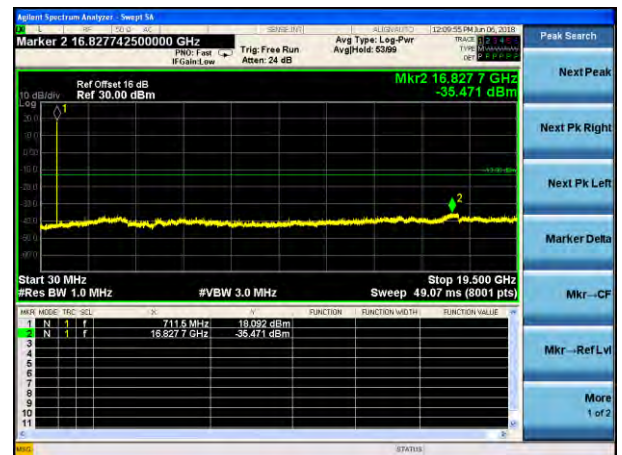

Test Mode: LTE Band 7
Channel Bandwidth: 10MHz (16QAM)

Lowest channel

Middle channel

Highest channel

Test Mode: LTE Band 7
Channel Bandwidth: 15MHz (QPSK)

Test Mode: LTE Band 7
Channel Bandwidth: 1.5MHz (16QAM)

Lowest channel

Middle channel

Highest channel

Test Mode: LTE Band 7
Channel Bandwidth:20MHz (QPSK)

Test Mode: LTE Band 7
Channel Bandwidth:20MHz (16QAM)

Lowest channel

Middle channel

Highest channel

Test Mode: LTE Band 17
Channel Bandwidth:5MHz (QPSK)

Test Mode: LTE Band 17
Channel Bandwidth:5MHz (16QAM)

Lowest channel

Middle channel

Highest channel

Test Mode: LTE Band 17
Channel Bandwidth: 10MHz (QPSK)

Test Mode: LTE Band 17
Channel Bandwidth: 10MHz (16QAM)

Lowest channel

Middle channel

Highest channel