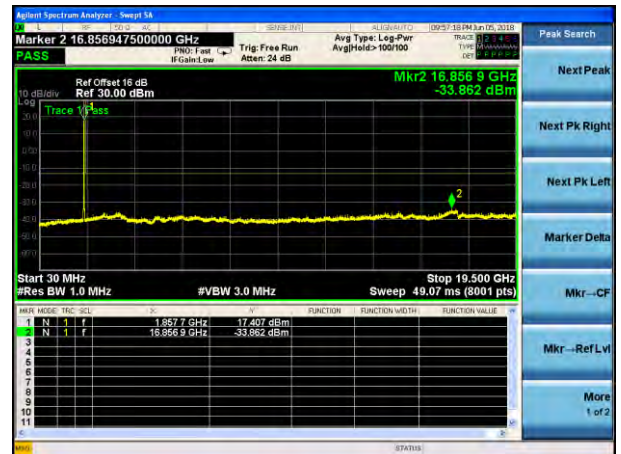

Test Mode: LTE Band 2
Channel Bandwidth: 3MHz (QPSK)

Test Mode: LTE Band 2
Channel Bandwidth: 3MHz (16QAM)

Lowest channel

Middle channel

Highest channel

Test Mode: LTE Band 2
Channel Bandwidth: 5MHz(QPSK)

Test Mode: LTE Band 2
Channel Bandwidth: 5MHz(16QAM)

Lowest channel

Middle channel

Highest channel

Test Mode: LTE Band 2
Channel Bandwidth: 10MHz(QPSK)

Test Mode: LTE Band 2
Channel Bandwidth: 10MHz(16QAM)

Lowest channel

Middle channel

Highest channel

Test Mode: LTE Band 2
Channel Bandwidth: 15MHz(QPSK)

Test Mode: LTE Band 2
Channel Bandwidth: 15MHz(16QAM)

Lowest channel

Middle channel

Highest channel

Test Mode: LTE Band 2
Channel Bandwidth: 20MHz(QPSK)

Test Mode: LTE Band 2
Channel Bandwidth: 20MHz(16QAM)

Lowest channel

Middle channel

Highest channel

Test Mode: LTE Band 4
Channel Bandwidth: 1.4MHz (QPSK)

Test Mode: LTE Band 4
Channel Bandwidth: 1.4MHz (16QAM)