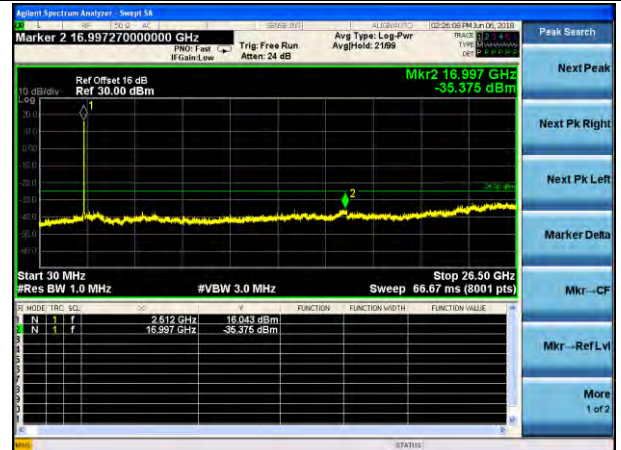

Lowest channel

Middle channel

Highest channel

Test Mode: LTE Band 5
Channel Bandwidth: 10MHz (QPSK)

Test Mode: LTE Band 5
Channel Bandwidth: 10MHz (16QAM)

Lowest channel

Middle channel

Highest channel

Test Mode: LTE Band 7
Channel Bandwidth: 5MHz (QPSK)

Test Mode: LTE Band 7
Channel Bandwidth: 5MHz (16QAM)

Lowest channel

Middle channel

Highest channel

Test Mode: LTE Band 7
Channel Bandwidth: 10MHz (QPSK)

Test Mode: LTE Band 7
Channel Bandwidth: 10MHz (16QAM)

Lowest channel

Middle channel

Highest channel

Test Mode: LTE Band 7
Channel Bandwidth: 15MHz (QPSK)

Test Mode: LTE Band 7
Channel Bandwidth: 1.5MHz (16QAM)

Lowest channel

Middle channel

Highest channel

Test Mode: LTE Band 7
Channel Bandwidth:20MHz (QPSK)

Test Mode: LTE Band 7
Channel Bandwidth:20MHz (16QAM)

Lowest channel

Middle channel

Highest channel