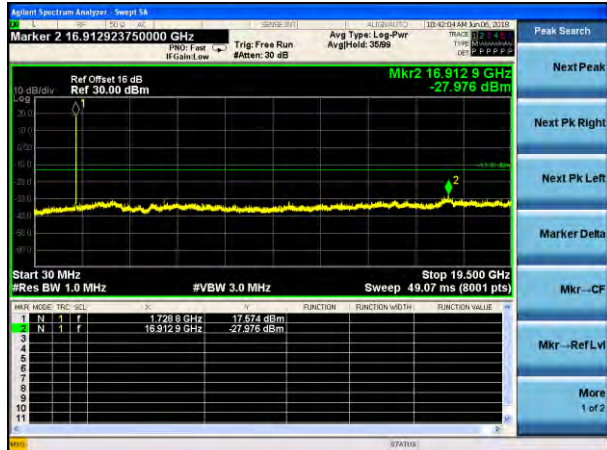

Lowest channel

Middle channel

Highest channel

Test Mode: LTE Band 4
Channel Bandwidth: 3MHz (QPSK)

Test Mode: LTE Band 4
Channel Bandwidth: 3MHz (16QAM)

Lowest channel

Middle channel

Highest channel

Test Mode: LTE Band 4
Channel Bandwidth: 5MHz (QPSK)

Test Mode: LTE Band 4
Channel Bandwidth: 5MHz (16QAM)

Lowest channel

Middle channel

Highest channel

Test Mode: LTE Band 4
Channel Bandwidth: 10MHz (QPSK)

Test Mode: LTE Band 4
Channel Bandwidth: 10MHz (16QAM)

Lowest channel

Middle channel

Highest channel

Test Mode: LTE Band 4
Channel Bandwidth: 15MHz (QPSK)

Test Mode: LTE Band 4
Channel Bandwidth: 15MHz (16QAM)

Lowest channel

Middle channel

Highest channel

Test Mode: LTE Band 4
Channel Bandwidth: 20MHz (QPSK)

Test Mode: LTE Band 4
Channel Bandwidth: 20MHz (16QAM)

Lowest channel

Middle channel

Highest channel