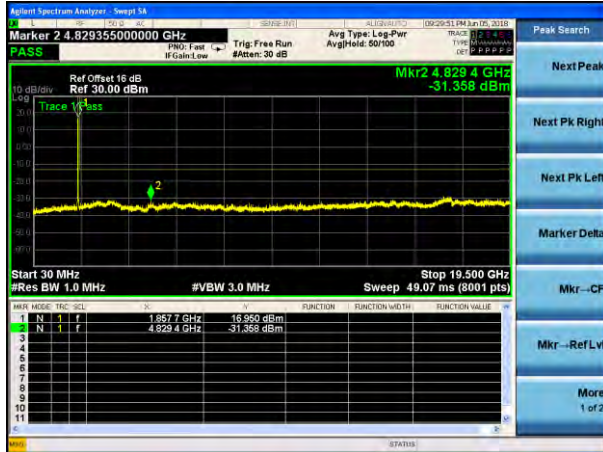

Test Mode: LTE Band 2
Channel Bandwidth: 3MHz (QPSK)

Test Mode: LTE Band 2
Channel Bandwidth: 3MHz (16QAM)

Lowest channel

Middle channel

Highest channel

Test Mode: LTE Band 2
Channel Bandwidth: 5MHz(QPSK)

Test Mode: LTE Band 2
Channel Bandwidth: 5MHz(16QAM)

Lowest channel

Middle channel

Highest channel

Test Mode: LTE Band 2
Channel Bandwidth: 10MHz(QPSK)

Test Mode: LTE Band 2
Channel Bandwidth: 10MHz(16QAM)

Lowest channel

Middle channel

Highest channel

Test Mode: LTE Band 2
Channel Bandwidth: 15MHz(QPSK)

Test Mode: LTE Band 2
Channel Bandwidth: 15MHz(16QAM)

Lowest channel

Middle channel

Highest channel

Test Mode: LTE Band 2
Channel Bandwidth: 20MHz(QPSK)

Test Mode: LTE Band 2
Channel Bandwidth: 20MHz(16QAM)

Lowest channel

Middle channel

Highest channel

Test Mode: LTE Band 4
Channel Bandwidth: 1.4MHz (QPSK)

Test Mode: LTE Band 4
Channel Bandwidth: 1.4MHz (16QAM)