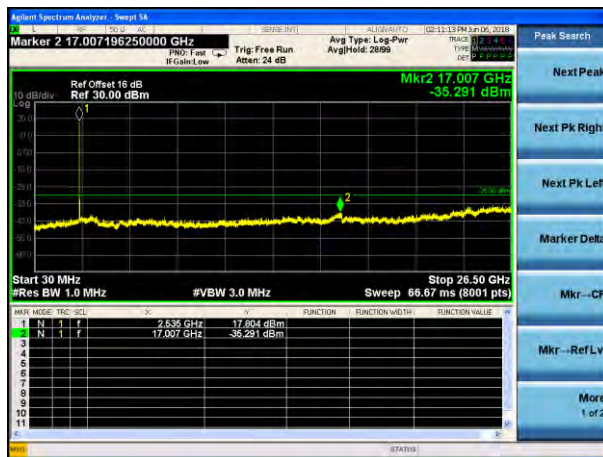

Test Mode: LTE Band 5
Channel Bandwidth: 3MHz (16QAM)

Lowest channel

Middle channel

Highest channel

Test Mode: LTE Band 5
Channel Bandwidth: 5MHz (QPSK)

Test Mode: LTE Band 5
Channel Bandwidth: 5MHz (16QAM)

Lowest channel

Middle channel

Highest channel

Test Mode: LTE Band 5
Channel Bandwidth: 10MHz (QPSK)

Test Mode: LTE Band 5
Channel Bandwidth: 10MHz (16QAM)

Lowest channel

Middle channel

Highest channel

Test Mode: LTE Band 7
Channel Bandwidth: 5MHz (QPSK)

Test Mode: LTE Band 7
Channel Bandwidth: 5MHz (16QAM)

Lowest channel

Middle channel

Highest channel

Test Mode: LTE Band 7
Channel Bandwidth: 10MHz (QPSK)

Test Mode: LTE Band 7
Channel Bandwidth: 10MHz (16QAM)

Lowest channel

Middle channel

Highest channel

Test Mode: LTE Band 7
Channel Bandwidth: 15MHz (QPSK)

Test Mode: LTE Band 7
Channel Bandwidth: 1.5MHz (16QAM)