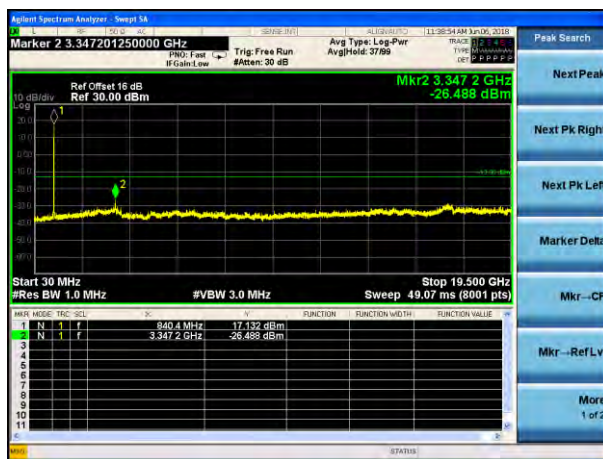

Test Mode: LTE Band 5
Channel Bandwidth: 3MHz (16QAM)

Lowest channel

Middle channel

Highest channel

Test Mode: LTE Band 5
Channel Bandwidth: 5MHz (QPSK)

Test Mode: LTE Band 5
Channel Bandwidth: 5MHz (16QAM)

Lowest channel

Middle channel

Highest channel

Test Mode: LTE Band 5
Channel Bandwidth: 10MHz (QPSK)

Test Mode: LTE Band 5
Channel Bandwidth: 10MHz (16QAM)

Lowest channel

Middle channel

Highest channel

Test Mode: LTE Band 7
Channel Bandwidth: 5MHz (QPSK)

Test Mode: LTE Band 7
Channel Bandwidth: 5MHz (16QAM)

Lowest channel

Middle channel

Highest channel

Test Mode: LTE Band 7
Channel Bandwidth: 10MHz (QPSK)

Test Mode: LTE Band 7
Channel Bandwidth: 10MHz (16QAM)

Lowest channel

Middle channel

Highest channel

Test Mode: LTE Band 7
Channel Bandwidth: 15MHz (QPSK)

Test Mode: LTE Band 7
Channel Bandwidth: 1.5MHz (16QAM)