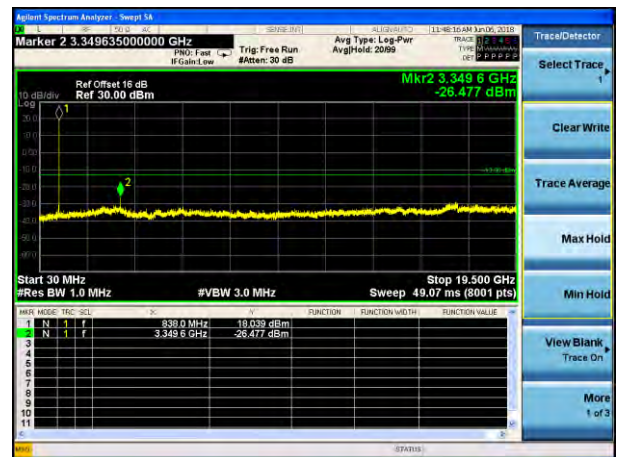

Lowest channel

Middle channel

Highest channel

Test Mode: LTE Band 4
Channel Bandwidth: 20MHz (QPSK)

Test Mode: LTE Band 4
Channel Bandwidth: 20MHz (16QAM)

Lowest channel

Middle channel

Highest channel

Test Mode: LTE Band 5
Channel Bandwidth: 1.4MHz (QPSK)

Test Mode: LTE Band 5
Channel Bandwidth: 1.4MHz (16QAM)

Lowest channel

Middle channel

Highest channel

Test Mode: LTE Band 5
Channel Bandwidth: 3MHz (QPSK)

Test Mode: LTE Band 5
Channel Bandwidth: 3MHz (16QAM)

Lowest channel

Middle channel

Highest channel

Test Mode: LTE Band 5
Channel Bandwidth: 5MHz (QPSK)

Test Mode: LTE Band 5
Channel Bandwidth: 5MHz (16QAM)

Lowest channel

Middle channel

Highest channel

Test Mode: LTE Band 5
Channel Bandwidth: 10MHz (QPSK)

Test Mode: LTE Band 5
Channel Bandwidth: 10MHz (16QAM)

Lowest channel

Middle channel

Highest channel