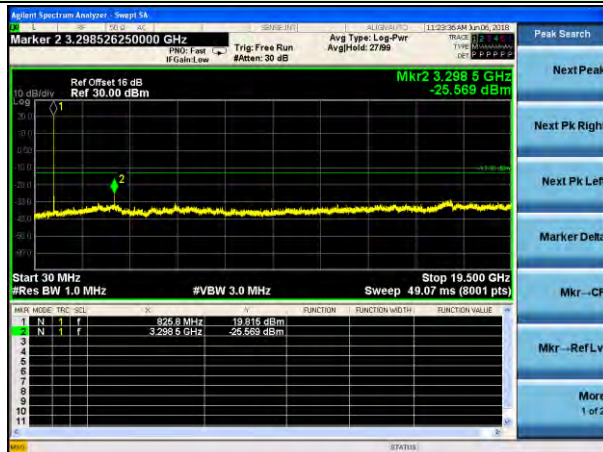

Lowest channel

Middle channel

Highest channel

Test Mode: LTE Band 4
Channel Bandwidth: 20MHz (QPSK)

Test Mode: LTE Band 4
Channel Bandwidth: 20MHz (16QAM)

Lowest channel

Middle channel

Highest channel

Test Mode: LTE Band 5
Channel Bandwidth: 1.4MHz (QPSK)

Test Mode: LTE Band 5
Channel Bandwidth: 1.4MHz (16QAM)

Lowest channel

Middle channel

Highest channel

Test Mode: LTE Band 5
Channel Bandwidth: 3MHz (QPSK)

Test Mode: LTE Band 5
Channel Bandwidth: 3MHz (16QAM)

Lowest channel

Middle channel

Highest channel

Test Mode: LTE Band 5
Channel Bandwidth: 5MHz (QPSK)

Test Mode: LTE Band 5
Channel Bandwidth: 5MHz (16QAM)

Lowest channel

Middle channel

Highest channel

Test Mode: LTE Band 5
Channel Bandwidth: 10MHz (QPSK)

Test Mode: LTE Band 5
Channel Bandwidth: 10MHz (16QAM)

Lowest channel

Middle channel

Highest channel