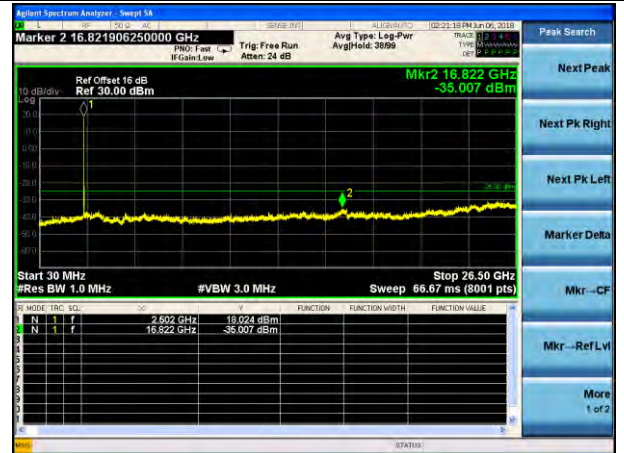

Lowest channel

Middle channel

Highest channel

Test Mode: LTE Band 5
Channel Bandwidth: 10MHz (QPSK)

Test Mode: LTE Band 5
Channel Bandwidth: 10MHz (16QAM)

Lowest channel

Middle channel

Highest channel

Test Mode: LTE Band 7
Channel Bandwidth: 5MHz (QPSK)

Test Mode: LTE Band 7
Channel Bandwidth: 5MHz (16QAM)

Lowest channel

Middle channel

Highest channel

Test Mode: LTE Band 7
Channel Bandwidth: 10MHz (QPSK)

Test Mode: LTE Band 7
Channel Bandwidth: 10MHz (16QAM)

Lowest channel

Middle channel

Highest channel

Test Mode: LTE Band 7
Channel Bandwidth: 15MHz (QPSK)

Test Mode: LTE Band 7
Channel Bandwidth: 1.5MHz (16QAM)

Lowest channel

Middle channel

Highest channel

Test Mode: LTE Band 7
Channel Bandwidth:20MHz (QPSK)

Test Mode: LTE Band 7
Channel Bandwidth:20MHz (16QAM)

Lowest channel

Middle channel

Highest channel