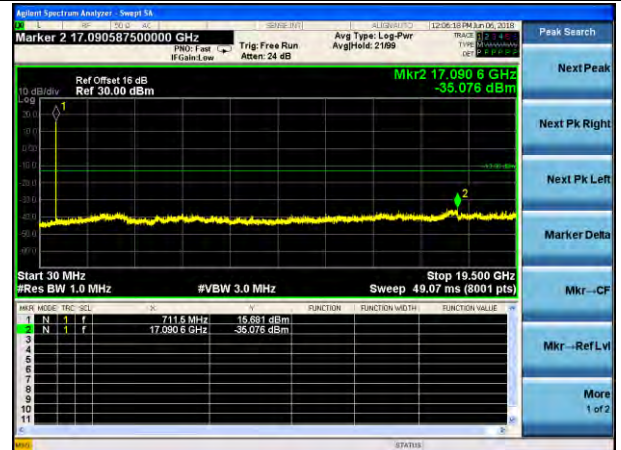

Lowest channel

Middle channel

Highest channel

Test Mode: LTE Band 7
Channel Bandwidth:20MHz (QPSK)

Test Mode: LTE Band 7
Channel Bandwidth:20MHz (16QAM)

Lowest channel

Middle channel

Highest channel

Test Mode: LTE Band 17
Channel Bandwidth:5MHz (QPSK)

Test Mode: LTE Band 17
Channel Bandwidth:5MHz (16QAM)

Lowest channel

Middle channel

Highest channel

Test Mode: LTE Band 17
Channel Bandwidth: 10MHz (QPSK)

Test Mode: LTE Band 17
Channel Bandwidth: 10MHz (16QAM)

Lowest channel

Middle channel

Highest channel