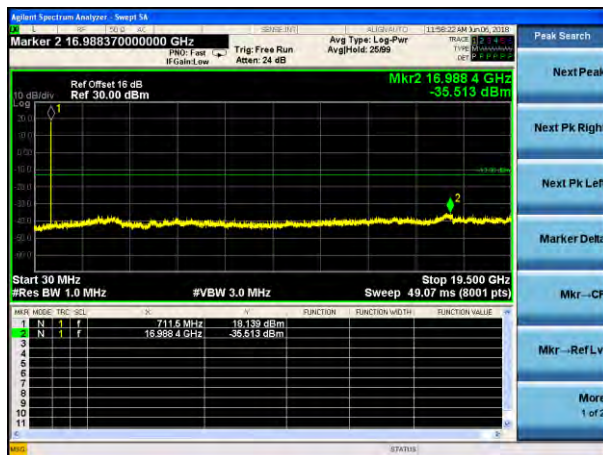

Test Mode: LTE Band 7
Channel Bandwidth: 10MHz (16QAM)

Lowest channel

Middle channel

Highest channel

Test Mode: LTE Band 7
Channel Bandwidth: 15MHz (QPSK)

Test Mode: LTE Band 7
Channel Bandwidth: 1.5MHz (16QAM)

Lowest channel

Middle channel

Highest channel

Test Mode: LTE Band 7
Channel Bandwidth:20MHz (QPSK)

Test Mode: LTE Band 7
Channel Bandwidth:20MHz (16QAM)

Lowest channel

Middle channel

Highest channel

Test Mode: LTE Band 17
Channel Bandwidth:5MHz (QPSK)

Test Mode: LTE Band 17
Channel Bandwidth:5MHz (16QAM)

Lowest channel

Middle channel

Highest channel

Test Mode: LTE Band 17
Channel Bandwidth: 10MHz (QPSK)

Test Mode: LTE Band 17
Channel Bandwidth: 10MHz (16QAM)

Lowest channel

Middle channel

Highest channel