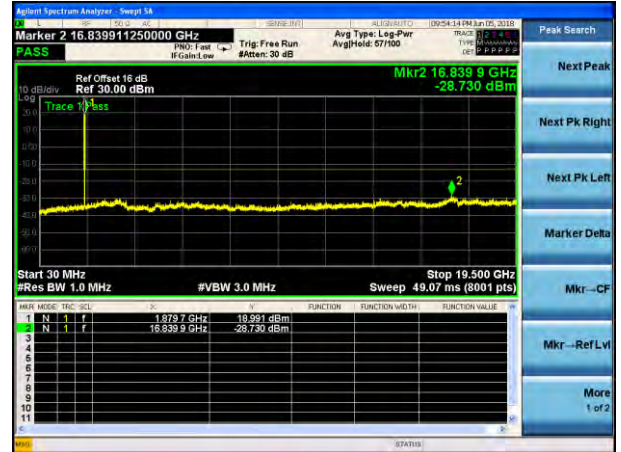

Test Mode: LTE Band 2
Channel Bandwidth: 3MHz (QPSK)

Test Mode: LTE Band 2
Channel Bandwidth: 3MHz (16QAM)

Lowest channel

Middle channel

Highest channel

Test Mode: LTE Band 2
Channel Bandwidth: 5MHz(QPSK)

Test Mode: LTE Band 2
Channel Bandwidth: 5MHz(16QAM)

Lowest channel

Middle channel

Highest channel

Test Mode: LTE Band 2
Channel Bandwidth: 10MHz(QPSK)

Test Mode: LTE Band 2
Channel Bandwidth: 10MHz(16QAM)

Lowest channel

Middle channel

Highest channel

Test Mode: LTE Band 2
Channel Bandwidth: 15MHz(QPSK)

Test Mode: LTE Band 2
Channel Bandwidth: 15MHz(16QAM)

Lowest channel

Middle channel

Highest channel

Test Mode: LTE Band 2
Channel Bandwidth: 20MHz(QPSK)

Test Mode: LTE Band 2
Channel Bandwidth: 20MHz(16QAM)

Lowest channel

Middle channel

Highest channel

Test Mode: LTE Band 4
Channel Bandwidth: 1.4MHz (QPSK)

Test Mode: LTE Band 4
Channel Bandwidth: 1.4MHz (16QAM)