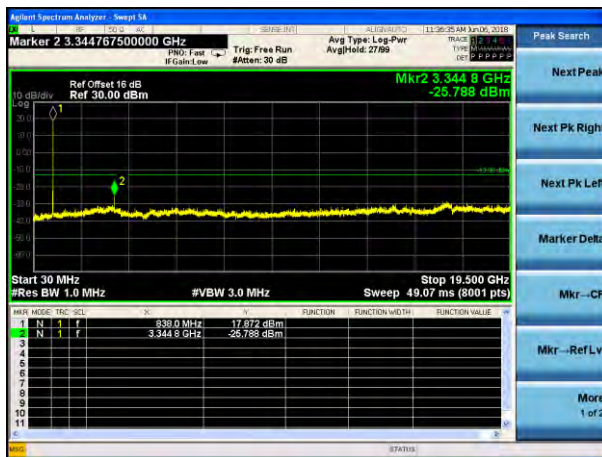

Lowest channel

Middle channel

Highest channel

Test Mode: LTE Band 4
Channel Bandwidth: 20MHz (QPSK)

Test Mode: LTE Band 4
Channel Bandwidth: 20MHz (16QAM)

Lowest channel

Middle channel

Highest channel

Test Mode: LTE Band 5
Channel Bandwidth: 1.4MHz (QPSK)

Test Mode: LTE Band 5
Channel Bandwidth: 1.4MHz (16QAM)

Lowest channel

Middle channel

Highest channel

Test Mode: LTE Band 5
Channel Bandwidth: 3MHz (QPSK)

Test Mode: LTE Band 5
Channel Bandwidth: 3MHz (16QAM)

Lowest channel

Middle channel

Highest channel

Test Mode: LTE Band 5
Channel Bandwidth: 5MHz (QPSK)

Test Mode: LTE Band 5
Channel Bandwidth: 5MHz (16QAM)

Lowest channel

Middle channel

Highest channel

Test Mode: LTE Band 5
Channel Bandwidth: 10MHz (QPSK)

Test Mode: LTE Band 5
Channel Bandwidth: 10MHz (16QAM)

Lowest channel

Middle channel

Highest channel