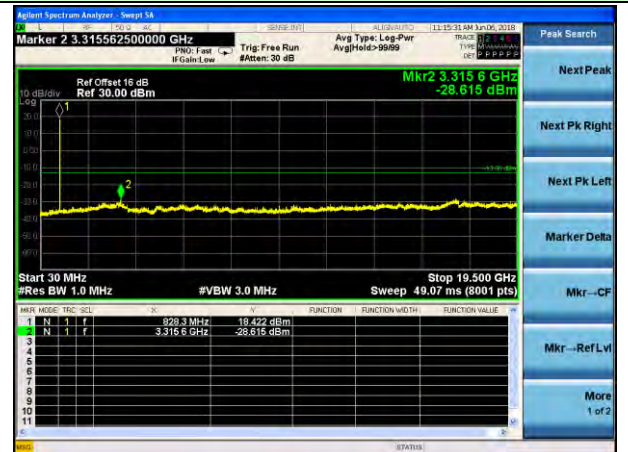

Test Mode: LTE Band 5
Channel Bandwidth: 3MHz (16QAM)

Lowest channel

Middle channel

Highest channel

Test Mode: LTE Band 5
Channel Bandwidth: 5MHz (QPSK)

Test Mode: LTE Band 5
Channel Bandwidth: 5MHz (16QAM)

Lowest channel

Middle channel

Highest channel

Test Mode: LTE Band 5
Channel Bandwidth: 10MHz (QPSK)

Test Mode: LTE Band 5
Channel Bandwidth: 10MHz (16QAM)

Lowest channel

Middle channel

Highest channel

Test Mode: LTE Band 7
Channel Bandwidth: 5MHz (QPSK)

Test Mode: LTE Band 7
Channel Bandwidth: 5MHz (16QAM)

Lowest channel

Middle channel

Highest channel

Test Mode: LTE Band 7
Channel Bandwidth: 10MHz (QPSK)