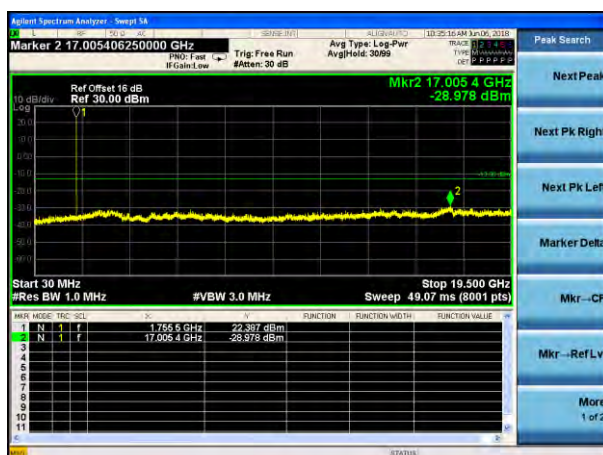

Test Mode: LTE Band 2
Channel Bandwidth: 15MHz(QPSK)

Test Mode: LTE Band 2
Channel Bandwidth: 15MHz(16QAM)

Lowest channel

Middle channel

Highest channel

Test Mode: LTE Band 2
Channel Bandwidth: 20MHz(QPSK)

Test Mode: LTE Band 2
Channel Bandwidth: 20MHz(16QAM)

Lowest channel

Middle channel

Highest channel

Test Mode: LTE Band 4
Channel Bandwidth: 1.4MHz (QPSK)

Test Mode: LTE Band 4
Channel Bandwidth: 1.4MHz (16QAM)

Lowest channel

Middle channel

Highest channel

Test Mode: LTE Band 4
Channel Bandwidth: 3MHz (QPSK)

Test Mode: LTE Band 4
Channel Bandwidth: 3MHz (16QAM)

Lowest channel

Middle channel

Highest channel

Test Mode: LTE Band 4
Channel Bandwidth: 5MHz (QPSK)

Test Mode: LTE Band 4
Channel Bandwidth: 5MHz (16QAM)

Lowest channel

Middle channel

Highest channel

Test Mode: LTE Band 4
Channel Bandwidth: 10MHz (QPSK)