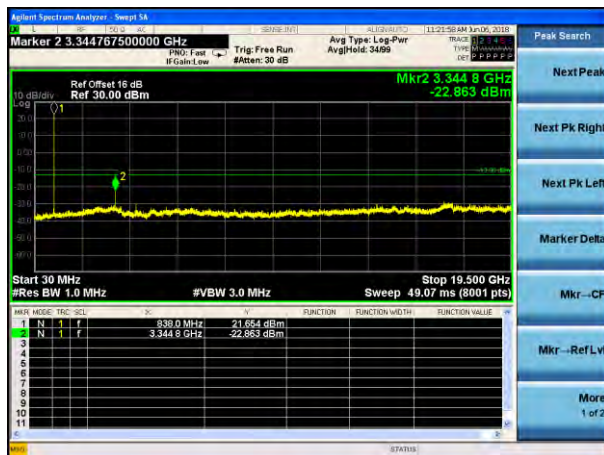

Test Mode: LTE Band 4
Channel Bandwidth: 10MHz (16QAM)

Lowest channel

Middle channel

Highest channel

Test Mode: LTE Band 4
Channel Bandwidth: 15MHz (QPSK)

Test Mode: LTE Band 4
Channel Bandwidth: 15MHz (16QAM)

Lowest channel

Middle channel

Highest channel

Test Mode: LTE Band 4
Channel Bandwidth: 20MHz (QPSK)

Test Mode: LTE Band 4
Channel Bandwidth: 20MHz (16QAM)

Lowest channel

Middle channel

Highest channel

Test Mode: LTE Band 5
Channel Bandwidth: 1.4MHz (QPSK)

Test Mode: LTE Band 5
Channel Bandwidth: 1.4MHz (16QAM)

Lowest channel

Middle channel

Highest channel

Test Mode: LTE Band 5
Channel Bandwidth: 3MHz (QPSK)

Test Mode: LTE Band 5
Channel Bandwidth: 3MHz (16QAM)

Lowest channel

Middle channel

Highest channel

Test Mode: LTE Band 5
Channel Bandwidth: 5MHz (QPSK)

Test Mode: LTE Band 5
Channel Bandwidth: 5MHz (16QAM)