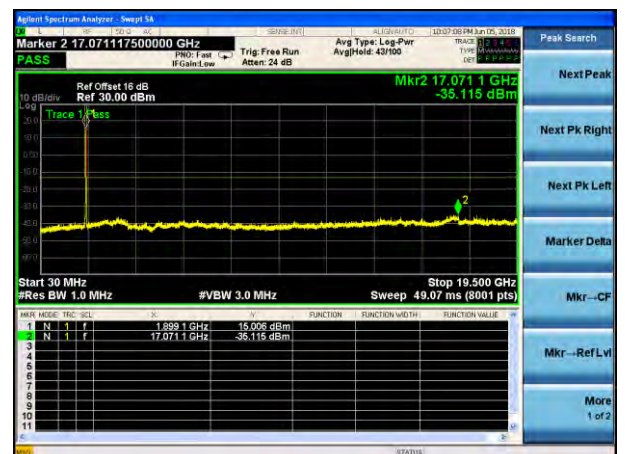

Lowest channel

Middle channel

Highest channel

Test Mode: LTE Band 2
Channel Bandwidth: 10MHz(QPSK)

Test Mode: LTE Band 2
Channel Bandwidth: 10MHz(16QAM)

Lowest channel

Middle channel

Highest channel

Test Mode: LTE Band 2
Channel Bandwidth: 15MHz(QPSK)

Test Mode: LTE Band 2
Channel Bandwidth: 15MHz(16QAM)

Lowest channel

Middle channel

Highest channel

Test Mode: LTE Band 2
Channel Bandwidth: 20MHz(QPSK)

Test Mode: LTE Band 2
Channel Bandwidth: 20MHz(16QAM)

Lowest channel

Middle channel

Highest channel

Test Mode: LTE Band 4
Channel Bandwidth: 1.4MHz (QPSK)

Test Mode: LTE Band 4
Channel Bandwidth: 1.4MHz (16QAM)

Lowest channel

Middle channel

Highest channel

Test Mode: LTE Band 4
Channel Bandwidth: 3MHz (QPSK)

Test Mode: LTE Band 4
Channel Bandwidth: 3MHz (16QAM)

Lowest channel

Middle channel

Highest channel