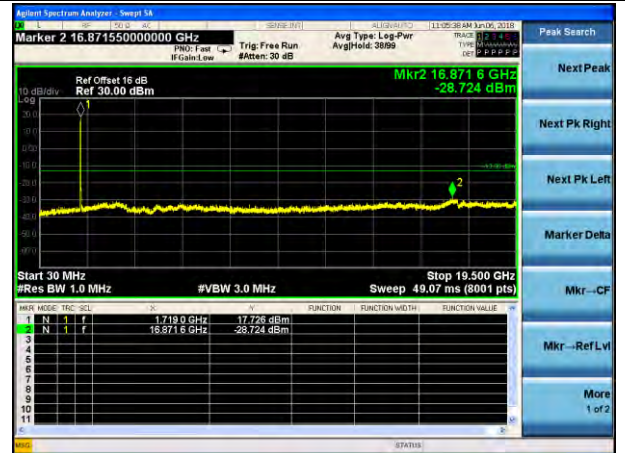

Test Mode: LTE Band 4
Channel Bandwidth: 5MHz (QPSK)

Test Mode: LTE Band 4
Channel Bandwidth: 5MHz (16QAM)

Lowest channel

Middle channel

Highest channel

Test Mode: LTE Band 4
Channel Bandwidth: 10MHz (QPSK)

Test Mode: LTE Band 4
Channel Bandwidth: 10MHz (16QAM)

Lowest channel

Middle channel

Highest channel

Test Mode: LTE Band 4
Channel Bandwidth: 15MHz (QPSK)

Test Mode: LTE Band 4
Channel Bandwidth: 15MHz (16QAM)

Lowest channel

Middle channel

Highest channel

Test Mode: LTE Band 4
Channel Bandwidth: 20MHz (QPSK)

Test Mode: LTE Band 4
Channel Bandwidth: 20MHz (16QAM)

Lowest channel

Middle channel

Highest channel

Test Mode: LTE Band 5
Channel Bandwidth: 1.4MHz (QPSK)

Test Mode: LTE Band 5
Channel Bandwidth: 1.4MHz (16QAM)

Lowest channel

Middle channel

Highest channel

Test Mode: LTE Band 5
Channel Bandwidth: 3MHz (QPSK)