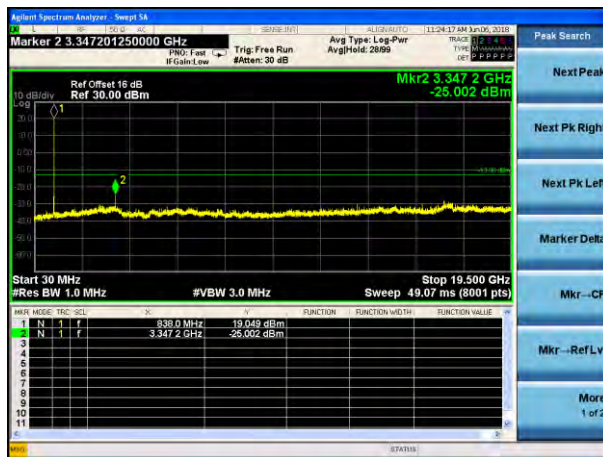

Lowest channel

Middle channel

Highest channel

Test Mode: LTE Band 4
Channel Bandwidth: 20MHz (QPSK)

Test Mode: LTE Band 4
Channel Bandwidth: 20MHz (16QAM)

Lowest channel

Middle channel

Highest channel

Test Mode: LTE Band 5
Channel Bandwidth: 1.4MHz (QPSK)

Test Mode: LTE Band 5
Channel Bandwidth: 1.4MHz (16QAM)

Lowest channel

Middle channel

Highest channel

Test Mode: LTE Band 5
Channel Bandwidth: 3MHz (QPSK)

Test Mode: LTE Band 5
Channel Bandwidth: 3MHz (16QAM)

Lowest channel

Middle channel

Highest channel

Test Mode: LTE Band 5
Channel Bandwidth: 5MHz (QPSK)

Test Mode: LTE Band 5
Channel Bandwidth: 5MHz (16QAM)

Lowest channel

Middle channel

Highest channel

Test Mode: LTE Band 5
Channel Bandwidth: 10MHz (QPSK)

Test Mode: LTE Band 5
Channel Bandwidth: 10MHz (16QAM)

Lowest channel

Middle channel

Highest channel