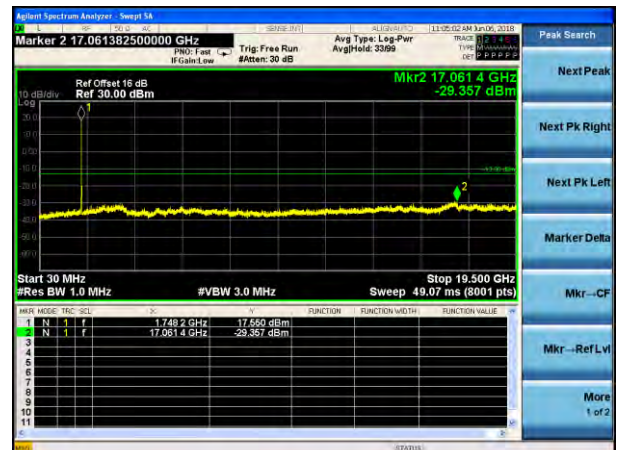

Lowest channel

Middle channel

Highest channel

Test Mode: LTE Band 4
Channel Bandwidth: 3MHz (QPSK)

Test Mode: LTE Band 4
Channel Bandwidth: 3MHz (16QAM)

Lowest channel

Middle channel

Highest channel

Test Mode: LTE Band 4
Channel Bandwidth: 5MHz (QPSK)

Test Mode: LTE Band 4
Channel Bandwidth: 5MHz (16QAM)

Lowest channel

Middle channel

Highest channel

Test Mode: LTE Band 4
Channel Bandwidth: 10MHz (QPSK)

Test Mode: LTE Band 4
Channel Bandwidth: 10MHz (16QAM)

Lowest channel

Middle channel

Highest channel

Test Mode: LTE Band 4
Channel Bandwidth: 15MHz (QPSK)

Test Mode: LTE Band 4
Channel Bandwidth: 15MHz (16QAM)

Lowest channel

Middle channel

Highest channel

Test Mode: LTE Band 4
Channel Bandwidth: 20MHz (QPSK)

Test Mode: LTE Band 4
Channel Bandwidth: 20MHz (16QAM)

Lowest channel

Middle channel

Highest channel