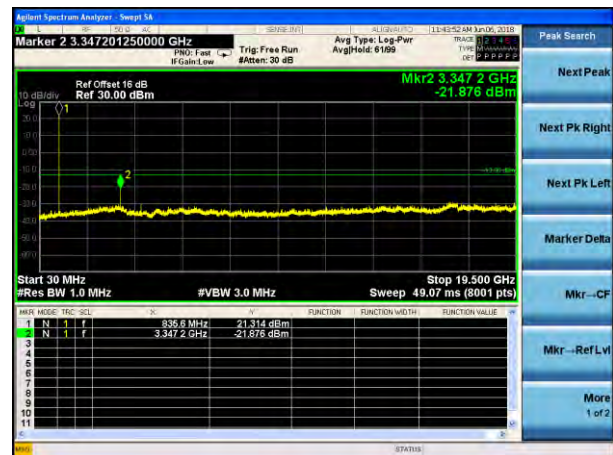

Test Mode: LTE Band 4
Channel Bandwidth: 10MHz (16QAM)

Lowest channel

Middle channel

Highest channel

Test Mode: LTE Band 4
Channel Bandwidth: 15MHz (QPSK)

Test Mode: LTE Band 4
Channel Bandwidth: 15MHz (16QAM)

Lowest channel

Middle channel

Highest channel

Test Mode: LTE Band 4
Channel Bandwidth: 20MHz (QPSK)

Test Mode: LTE Band 4
Channel Bandwidth: 20MHz (16QAM)

Lowest channel

Middle channel

Highest channel

Test Mode: LTE Band 5
Channel Bandwidth: 1.4MHz (QPSK)

Test Mode: LTE Band 5
Channel Bandwidth: 1.4MHz (16QAM)

Lowest channel

Middle channel

Highest channel

Test Mode: LTE Band 5
Channel Bandwidth: 3MHz (QPSK)

Test Mode: LTE Band 5
Channel Bandwidth: 3MHz (16QAM)

Lowest channel

Middle channel

Highest channel

Test Mode: LTE Band 5
Channel Bandwidth: 5MHz (QPSK)

Test Mode: LTE Band 5
Channel Bandwidth: 5MHz (16QAM)