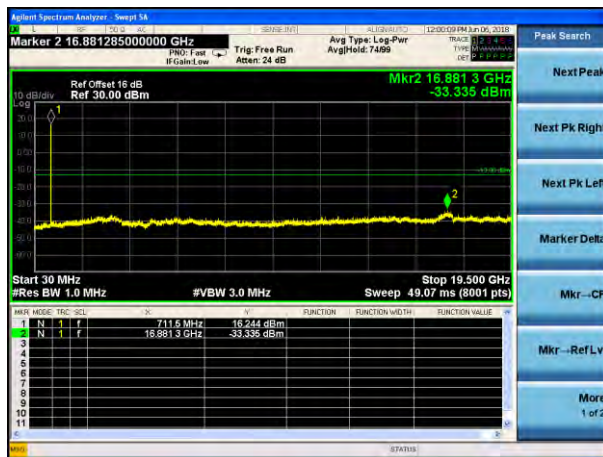

Lowest channel

Middle channel

Highest channel

Test Mode: LTE Band 7
Channel Bandwidth:20MHz (QPSK)

Test Mode: LTE Band 7
Channel Bandwidth:20MHz (16QAM)

Lowest channel

Middle channel

Highest channel

Test Mode: LTE Band 17
Channel Bandwidth:5MHz (QPSK)

Test Mode: LTE Band 17
Channel Bandwidth:5MHz (16QAM)

Lowest channel

Middle channel

Highest channel

Test Mode: LTE Band 17
Channel Bandwidth: 10MHz (QPSK)

Test Mode: LTE Band 17
Channel Bandwidth: 10MHz (16QAM)

Lowest channel

Middle channel

Highest channel