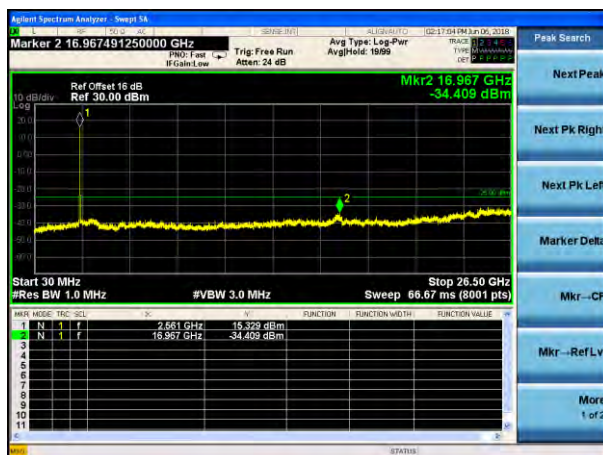

Lowest channel

Middle channel

Highest channel

Test Mode: LTE Band 5
Channel Bandwidth: 10MHz (QPSK)

Test Mode: LTE Band 5
Channel Bandwidth: 10MHz (16QAM)

Lowest channel

Middle channel

Highest channel

Test Mode: LTE Band 7
Channel Bandwidth: 5MHz (QPSK)

Test Mode: LTE Band 7
Channel Bandwidth: 5MHz (16QAM)

Lowest channel

Middle channel

Highest channel

Test Mode: LTE Band 7
Channel Bandwidth: 10MHz (QPSK)

Test Mode: LTE Band 7
Channel Bandwidth: 10MHz (16QAM)

Lowest channel

Middle channel

Highest channel

Test Mode: LTE Band 7
Channel Bandwidth: 15MHz (QPSK)

Test Mode: LTE Band 7
Channel Bandwidth: 1.5MHz (16QAM)

Lowest channel

Middle channel

Highest channel

Test Mode: LTE Band 7
Channel Bandwidth:20MHz (QPSK)

Test Mode: LTE Band 7
Channel Bandwidth:20MHz (16QAM)

Lowest channel

Middle channel

Highest channel