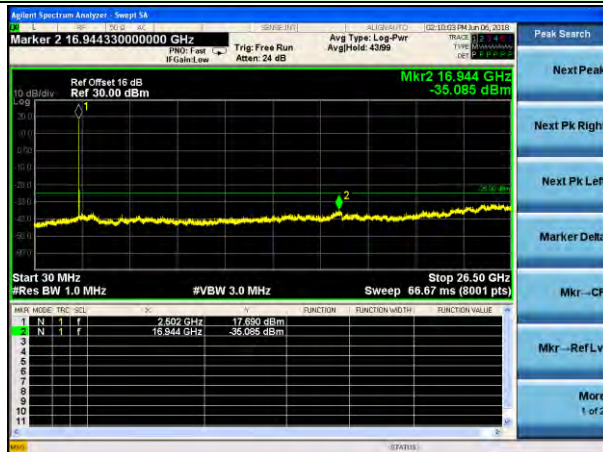

Test Mode: LTE Band 5
Channel Bandwidth: 3MHz (16QAM)

Lowest channel

Middle channel

Highest channel

Test Mode: LTE Band 5
Channel Bandwidth: 5MHz (QPSK)

Test Mode: LTE Band 5
Channel Bandwidth: 5MHz (16QAM)

Lowest channel

Middle channel

Highest channel

Test Mode: LTE Band 5
Channel Bandwidth: 10MHz (QPSK)

Test Mode: LTE Band 5
Channel Bandwidth: 10MHz (16QAM)

Lowest channel

Middle channel

Highest channel

Test Mode: LTE Band 7
Channel Bandwidth: 5MHz (QPSK)

Test Mode: LTE Band 7
Channel Bandwidth: 5MHz (16QAM)

Lowest channel

Middle channel

Highest channel

Test Mode: LTE Band 7
Channel Bandwidth: 10MHz (QPSK)

Test Mode: LTE Band 7
Channel Bandwidth: 10MHz (16QAM)

Lowest channel

Middle channel

Highest channel

Test Mode: LTE Band 7
Channel Bandwidth: 15MHz (QPSK)

Test Mode: LTE Band 7
Channel Bandwidth: 1.5MHz (16QAM)