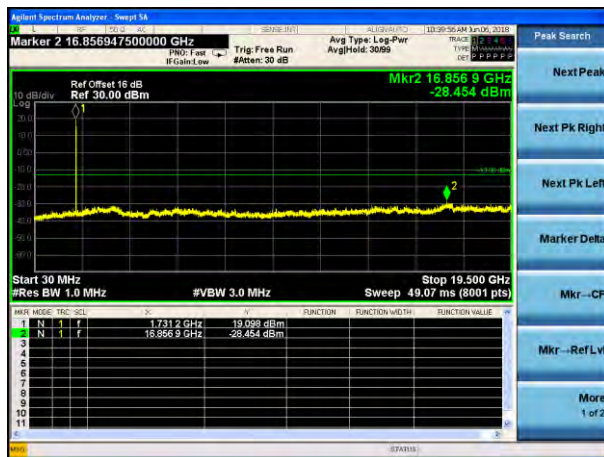

Test Mode: LTE Band 2
Channel Bandwidth: 20MHz(16QAM)

Lowest channel

Middle channel

Highest channel

Test Mode: LTE Band 4
Channel Bandwidth: 1.4MHz (QPSK)

Test Mode: LTE Band 4
Channel Bandwidth: 1.4MHz (16QAM)

Lowest channel

Middle channel

Highest channel

Test Mode: LTE Band 4
Channel Bandwidth: 3MHz (QPSK)

Test Mode: LTE Band 4
Channel Bandwidth: 3MHz (16QAM)

Lowest channel

Middle channel

Highest channel

Test Mode: LTE Band 4
Channel Bandwidth: 5MHz (QPSK)

Test Mode: LTE Band 4
Channel Bandwidth: 5MHz (16QAM)

Lowest channel

Middle channel

Highest channel

Test Mode: LTE Band 4
Channel Bandwidth: 10MHz (QPSK)

Test Mode: LTE Band 4
Channel Bandwidth: 10MHz (16QAM)

Lowest channel

Middle channel

Highest channel

Test Mode: LTE Band 4
Channel Bandwidth: 15MHz (QPSK)

Test Mode: LTE Band 4
Channel Bandwidth: 15MHz (16QAM)