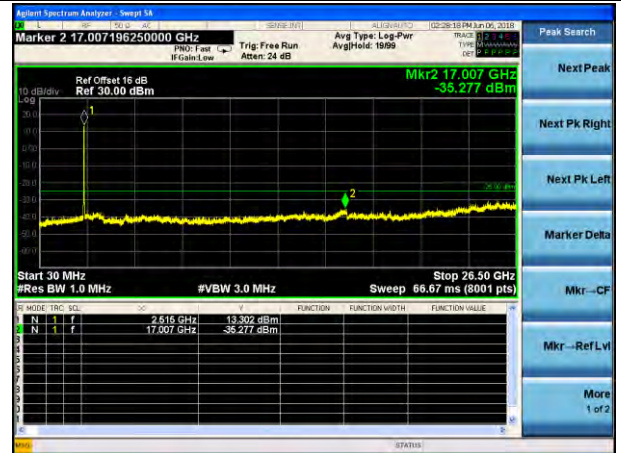

Test Mode: LTE Band 7
Channel Bandwidth: 10MHz (16QAM)

Lowest channel

Middle channel

Highest channel

Test Mode: LTE Band 7
Channel Bandwidth: 15MHz (QPSK)

Test Mode: LTE Band 7
Channel Bandwidth: 1.5MHz (16QAM)

Lowest channel

Middle channel

Highest channel

Test Mode: LTE Band 7
Channel Bandwidth:20MHz (QPSK)

Test Mode: LTE Band 7
Channel Bandwidth:20MHz (16QAM)

Lowest channel

Middle channel

Highest channel

Test Mode: LTE Band 17
Channel Bandwidth:5MHz (QPSK)

Test Mode: LTE Band 17
Channel Bandwidth:5MHz (16QAM)

Lowest channel

Middle channel

Highest channel

Test Mode: LTE Band 17
Channel Bandwidth: 10MHz (QPSK)

Test Mode: LTE Band 17
Channel Bandwidth: 10MHz (16QAM)

Lowest channel

Middle channel

Highest channel