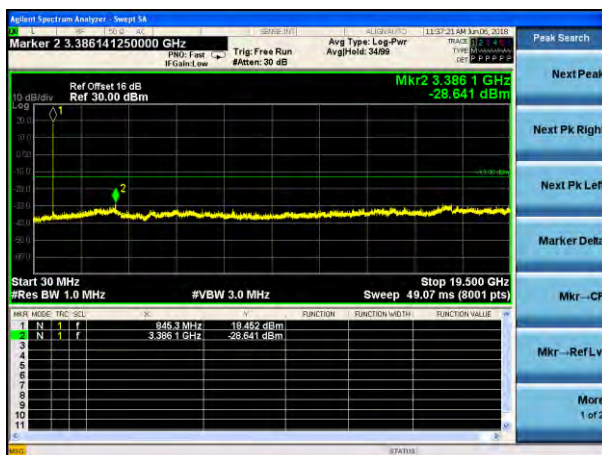

Lowest channel

Middle channel

Highest channel

Test Mode: LTE Band 4
Channel Bandwidth: 20MHz (QPSK)

Test Mode: LTE Band 4
Channel Bandwidth: 20MHz (16QAM)

Lowest channel

Middle channel

Highest channel

Test Mode: LTE Band 5
Channel Bandwidth: 1.4MHz (QPSK)

Test Mode: LTE Band 5
Channel Bandwidth: 1.4MHz (16QAM)

Lowest channel

Middle channel

Highest channel

Test Mode: LTE Band 5
Channel Bandwidth: 3MHz (QPSK)

Test Mode: LTE Band 5
Channel Bandwidth: 3MHz (16QAM)

Lowest channel

Middle channel

Highest channel

Test Mode: LTE Band 5
Channel Bandwidth: 5MHz (QPSK)

Test Mode: LTE Band 5
Channel Bandwidth: 5MHz (16QAM)

Lowest channel

Middle channel

Highest channel

Test Mode: LTE Band 5
Channel Bandwidth: 10MHz (QPSK)

Test Mode: LTE Band 5
Channel Bandwidth: 10MHz (16QAM)

Lowest channel

Middle channel

Highest channel