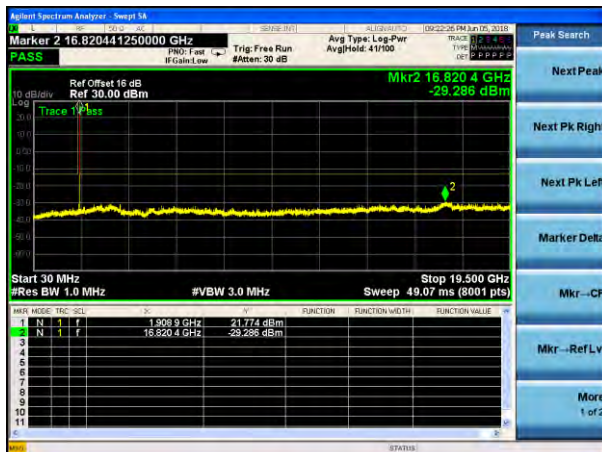

Appendix D: Conducted Spurious Emission

Test Graphs

Test Mode: LTE Band 2
Channel Bandwidth: 1.4MHz (QPSK)

Test Mode: LTE Band 2
Channel Bandwidth: 1.4MHz (16QAM)

Lowest channel

Middle channel

Highest channel

Test Mode: LTE Band 2
Channel Bandwidth: 3MHz (QPSK)

Test Mode: LTE Band 2
Channel Bandwidth: 3MHz (16QAM)

Lowest channel

Middle channel

Highest channel

Test Mode: LTE Band 2
Channel Bandwidth: 5MHz(QPSK)

Test Mode: LTE Band 2
Channel Bandwidth: 5MHz(16QAM)

Lowest channel

Middle channel

Highest channel

Test Mode: LTE Band 2
Channel Bandwidth: 10MHz(QPSK)

Test Mode: LTE Band 2
Channel Bandwidth: 10MHz(16QAM)

Lowest channel

Middle channel

Highest channel