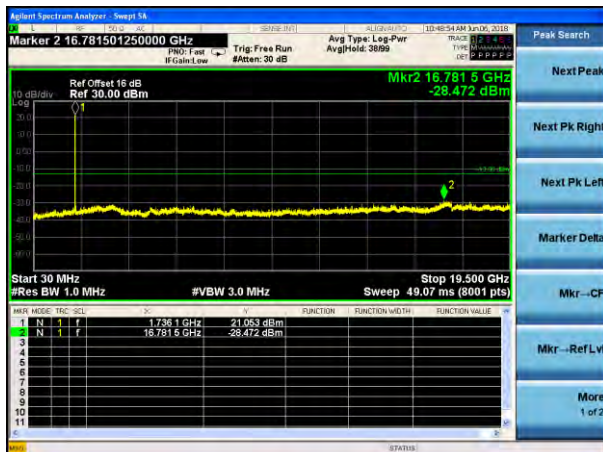

Test Mode: LTE Band 4
Channel Bandwidth: 10MHz (16QAM)

Lowest channel

Middle channel

Highest channel

Test Mode: LTE Band 4
Channel Bandwidth: 15MHz (QPSK)

Test Mode: LTE Band 4
Channel Bandwidth: 15MHz (16QAM)

Lowest channel

Middle channel

Highest channel

Test Mode: LTE Band 4
Channel Bandwidth: 20MHz (QPSK)

Test Mode: LTE Band 4
Channel Bandwidth: 20MHz (16QAM)

Lowest channel

Middle channel

Highest channel

Test Mode: LTE Band 5
Channel Bandwidth: 1.4MHz (QPSK)

Test Mode: LTE Band 5
Channel Bandwidth: 1.4MHz (16QAM)

Lowest channel

Middle channel

Highest channel

Test Mode: LTE Band 5
Channel Bandwidth: 3MHz (QPSK)

Test Mode: LTE Band 5
Channel Bandwidth: 3MHz (16QAM)

Lowest channel

Middle channel

Highest channel

Test Mode: LTE Band 5
Channel Bandwidth: 5MHz (QPSK)

Test Mode: LTE Band 5
Channel Bandwidth: 5MHz (16QAM)