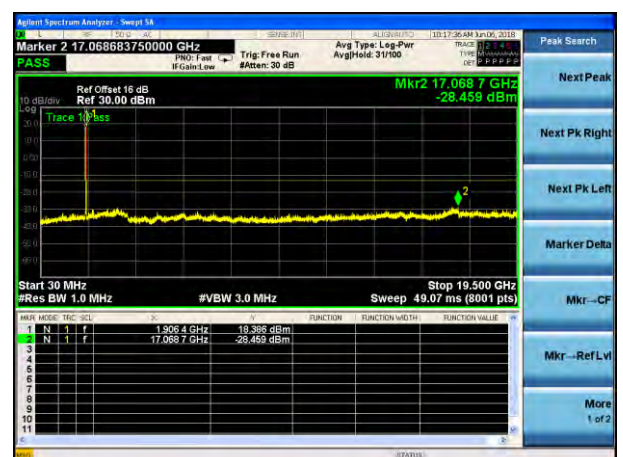

Appendix D: Conducted Spurious Emission

Test Graphs

Test Mode: LTE Band 2
Channel Bandwidth: 1.4MHz (QPSK)

Test Mode: LTE Band 2
Channel Bandwidth: 1.4MHz (16QAM)

Lowest channel

Middle channel

Highest channel

Test Mode: LTE Band 2
Channel Bandwidth: 3MHz (QPSK)

Test Mode: LTE Band 2
Channel Bandwidth: 3MHz (16QAM)

Lowest channel

Middle channel

Highest channel

Test Mode: LTE Band 2
Channel Bandwidth: 5MHz(QPSK)

Test Mode: LTE Band 2
Channel Bandwidth: 5MHz(16QAM)

Lowest channel

Middle channel

Highest channel

Test Mode: LTE Band 2
Channel Bandwidth: 10MHz(QPSK)

Test Mode: LTE Band 2
Channel Bandwidth: 10MHz(16QAM)

Lowest channel

Middle channel

Highest channel

Test Mode: LTE Band 2
Channel Bandwidth: 15MHz(QPSK)

Test Mode: LTE Band 2
Channel Bandwidth: 15MHz(16QAM)

Lowest channel

Middle channel

Highest channel

Test Mode: LTE Band 2
Channel Bandwidth: 20MHz(QPSK)