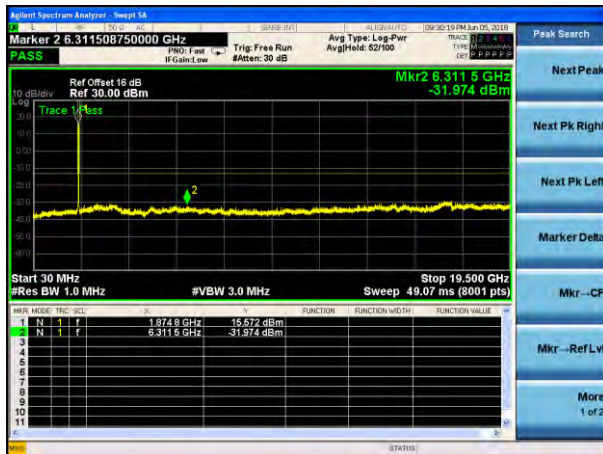

Test Mode: LTE Band 2
Channel Bandwidth: 3MHz (QPSK)

Test Mode: LTE Band 2
Channel Bandwidth: 3MHz (16QAM)

Lowest channel

Middle channel

Highest channel

Test Mode: LTE Band 2
Channel Bandwidth: 5MHz(QPSK)

Test Mode: LTE Band 2
Channel Bandwidth: 5MHz(16QAM)

Lowest channel

Middle channel

Highest channel

Test Mode: LTE Band 2
Channel Bandwidth: 10MHz(QPSK)

Test Mode: LTE Band 2
Channel Bandwidth: 10MHz(16QAM)

Lowest channel

Middle channel

Highest channel

Test Mode: LTE Band 2
Channel Bandwidth: 15MHz(QPSK)

Test Mode: LTE Band 2
Channel Bandwidth: 15MHz(16QAM)

Lowest channel

Middle channel

Highest channel

Test Mode: LTE Band 2
Channel Bandwidth: 20MHz(QPSK)

Test Mode: LTE Band 2
Channel Bandwidth: 20MHz(16QAM)

Lowest channel

Middle channel

Highest channel

Test Mode: LTE Band 4
Channel Bandwidth: 1.4MHz (QPSK)

Test Mode: LTE Band 4
Channel Bandwidth: 1.4MHz (16QAM)