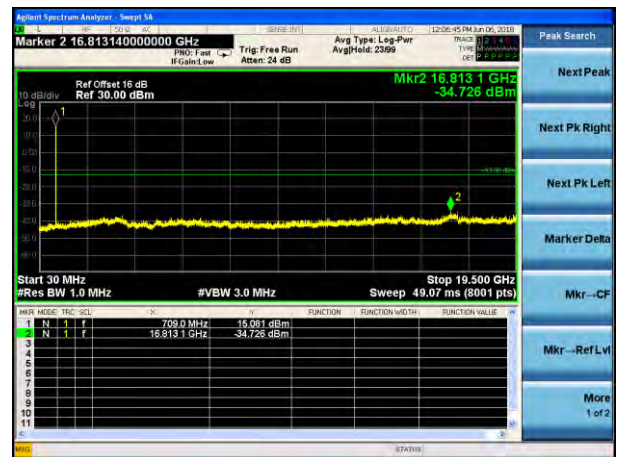

Lowest channel

Middle channel

Highest channel

Test Mode: LTE Band 7
Channel Bandwidth:20MHz (QPSK)

Test Mode: LTE Band 7
Channel Bandwidth:20MHz (16QAM)

Lowest channel

Middle channel

Highest channel

Test Mode: LTE Band 17
Channel Bandwidth:5MHz (QPSK)

Test Mode: LTE Band 17
Channel Bandwidth:5MHz (16QAM)

Lowest channel

Middle channel

Highest channel

Test Mode: LTE Band 17
Channel Bandwidth: 10MHz (QPSK)

Test Mode: LTE Band 17
Channel Bandwidth: 10MHz (16QAM)

Lowest channel

Middle channel

Highest channel