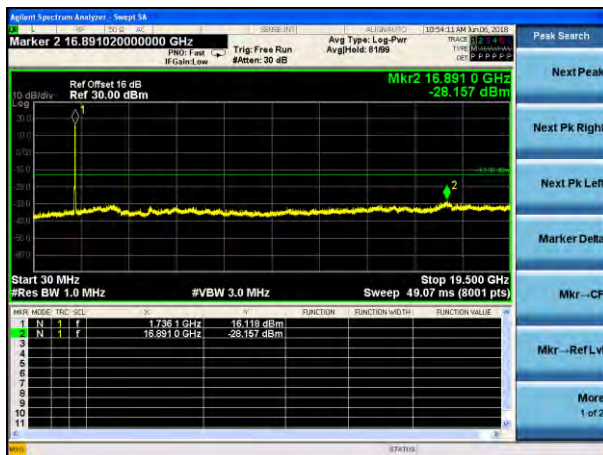

Test Mode: LTE Band 4
Channel Bandwidth: 10MHz (16QAM)

Lowest channel

Middle channel

Highest channel

Test Mode: LTE Band 4
Channel Bandwidth: 15MHz (QPSK)

Test Mode: LTE Band 4
Channel Bandwidth: 15MHz (16QAM)

Lowest channel

Middle channel

Highest channel

Test Mode: LTE Band 4
Channel Bandwidth: 20MHz (QPSK)

Test Mode: LTE Band 4
Channel Bandwidth: 20MHz (16QAM)

Lowest channel

Middle channel

Highest channel

Test Mode: LTE Band 5
Channel Bandwidth: 1.4MHz (QPSK)

Test Mode: LTE Band 5
Channel Bandwidth: 1.4MHz (16QAM)

Lowest channel

Middle channel

Highest channel

Test Mode: LTE Band 5
Channel Bandwidth: 3MHz (QPSK)

Test Mode: LTE Band 5
Channel Bandwidth: 3MHz (16QAM)

Lowest channel

Middle channel

Highest channel

Test Mode: LTE Band 5
Channel Bandwidth: 5MHz (QPSK)

Test Mode: LTE Band 5
Channel Bandwidth: 5MHz (16QAM)