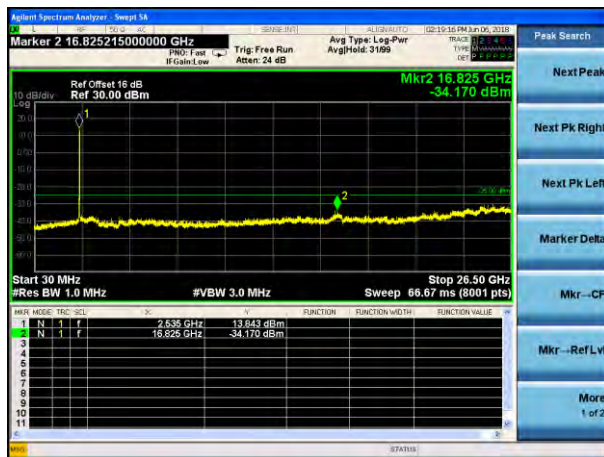

Test Mode: LTE Band 7
Channel Bandwidth: 10MHz (16QAM)

Lowest channel

Middle channel

Highest channel

Test Mode: LTE Band 7
Channel Bandwidth: 15MHz (QPSK)

Test Mode: LTE Band 7
Channel Bandwidth: 1.5MHz (16QAM)

Lowest channel

Middle channel

Highest channel

Test Mode: LTE Band 7
Channel Bandwidth:20MHz (QPSK)

Test Mode: LTE Band 7
Channel Bandwidth:20MHz (16QAM)

Lowest channel

Middle channel

Highest channel

Test Mode: LTE Band 17
Channel Bandwidth:5MHz (QPSK)

Test Mode: LTE Band 17
Channel Bandwidth:5MHz (16QAM)

Lowest channel

Middle channel

Highest channel

Test Mode: LTE Band 17
Channel Bandwidth: 10MHz (QPSK)

Test Mode: LTE Band 17
Channel Bandwidth: 10MHz (16QAM)

Lowest channel

Middle channel

Highest channel