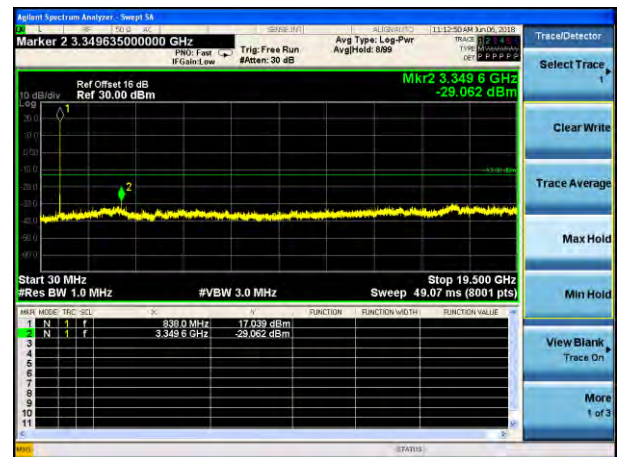

Lowest channel

Middle channel

Highest channel

Test Mode: LTE Band 4
Channel Bandwidth: 20MHz (QPSK)

Test Mode: LTE Band 4
Channel Bandwidth: 20MHz (16QAM)

Lowest channel

Middle channel

Highest channel

Test Mode: LTE Band 5
Channel Bandwidth: 1.4MHz (QPSK)

Test Mode: LTE Band 5
Channel Bandwidth: 1.4MHz (16QAM)

Lowest channel

Middle channel

Highest channel

Test Mode: LTE Band 5
Channel Bandwidth: 3MHz (QPSK)

Test Mode: LTE Band 5
Channel Bandwidth: 3MHz (16QAM)

Lowest channel

Middle channel

Highest channel

Test Mode: LTE Band 5
Channel Bandwidth: 5MHz (QPSK)

Test Mode: LTE Band 5
Channel Bandwidth: 5MHz (16QAM)

Lowest channel

Middle channel

Highest channel

Test Mode: LTE Band 5
Channel Bandwidth: 10MHz (QPSK)

Test Mode: LTE Band 5
Channel Bandwidth: 10MHz (16QAM)

Lowest channel

Middle channel

Highest channel