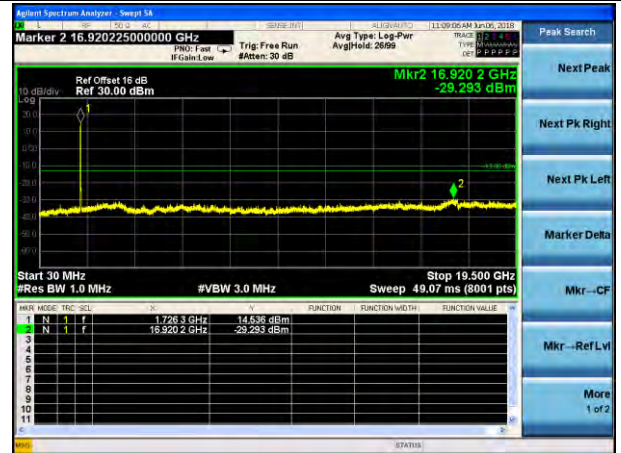

Test Mode: LTE Band 4
Channel Bandwidth: 10MHz (16QAM)

Lowest channel

Middle channel

Highest channel

Test Mode: LTE Band 4
Channel Bandwidth: 15MHz (QPSK)

Test Mode: LTE Band 4
Channel Bandwidth: 15MHz (16QAM)

Lowest channel

Middle channel

Highest channel

Test Mode: LTE Band 4
Channel Bandwidth: 20MHz (QPSK)

Test Mode: LTE Band 4
Channel Bandwidth: 20MHz (16QAM)

Lowest channel

Middle channel

Highest channel

Test Mode: LTE Band 5
Channel Bandwidth: 1.4MHz (QPSK)

Test Mode: LTE Band 5
Channel Bandwidth: 1.4MHz (16QAM)

Lowest channel

Middle channel

Highest channel

Test Mode: LTE Band 5
Channel Bandwidth: 3MHz (QPSK)

Test Mode: LTE Band 5
Channel Bandwidth: 3MHz (16QAM)

Lowest channel

Middle channel

Highest channel

Test Mode: LTE Band 5
Channel Bandwidth: 5MHz (QPSK)

Test Mode: LTE Band 5
Channel Bandwidth: 5MHz (16QAM)