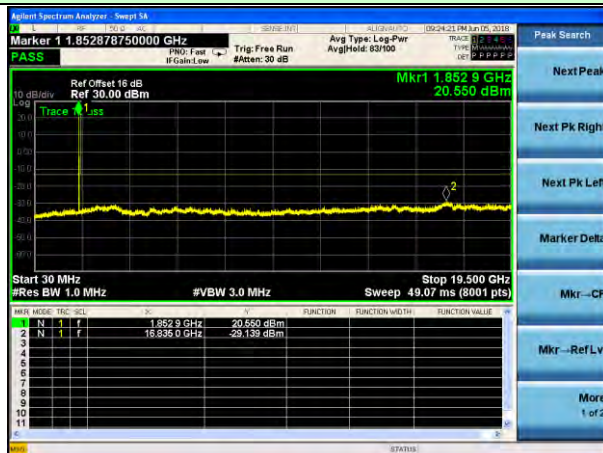

Appendix D: Conducted Spurious Emission

Test Graphs

Test Mode: LTE Band 2
Channel Bandwidth: 1.4MHz (QPSK)

Test Mode: LTE Band 2
Channel Bandwidth: 1.4MHz (16QAM)

Lowest channel

Middle channel

Highest channel

Test Mode: LTE Band 2
Channel Bandwidth: 3MHz (QPSK)

Test Mode: LTE Band 2
Channel Bandwidth: 3MHz (16QAM)

Lowest channel

Middle channel

Highest channel

Test Mode: LTE Band 2
Channel Bandwidth: 5MHz(QPSK)

Test Mode: LTE Band 2
Channel Bandwidth: 5MHz(16QAM)

Lowest channel

Middle channel

Highest channel

Test Mode: LTE Band 2
Channel Bandwidth: 10MHz(QPSK)

Test Mode: LTE Band 2
Channel Bandwidth: 10MHz(16QAM)

Lowest channel

Middle channel

Highest channel