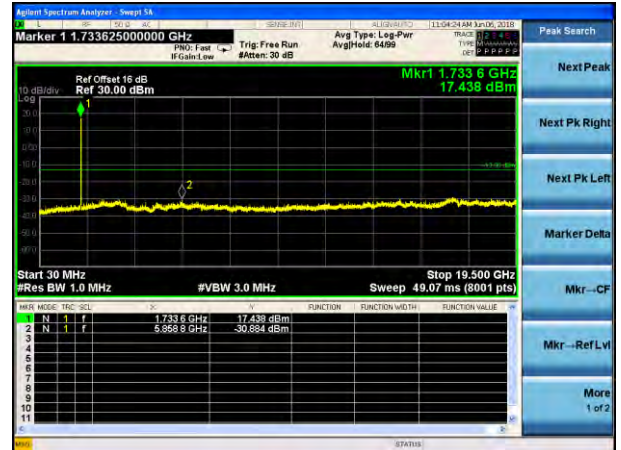

Lowest channel

Middle channel

Highest channel

Test Mode: LTE Band 4
Channel Bandwidth: 3MHz (QPSK)

Test Mode: LTE Band 4
Channel Bandwidth: 3MHz (16QAM)

Lowest channel

Middle channel

Highest channel

Test Mode: LTE Band 4
Channel Bandwidth: 5MHz (QPSK)

Test Mode: LTE Band 4
Channel Bandwidth: 5MHz (16QAM)

Lowest channel

Middle channel

Highest channel

Test Mode: LTE Band 4
Channel Bandwidth: 10MHz (QPSK)

Test Mode: LTE Band 4
Channel Bandwidth: 10MHz (16QAM)

Lowest channel

Middle channel

Highest channel

Test Mode: LTE Band 4
Channel Bandwidth: 15MHz (QPSK)

Test Mode: LTE Band 4
Channel Bandwidth: 15MHz (16QAM)

Lowest channel

Middle channel

Highest channel

Test Mode: LTE Band 4
Channel Bandwidth: 20MHz (QPSK)

Test Mode: LTE Band 4
Channel Bandwidth: 20MHz (16QAM)

Lowest channel

Middle channel

Highest channel