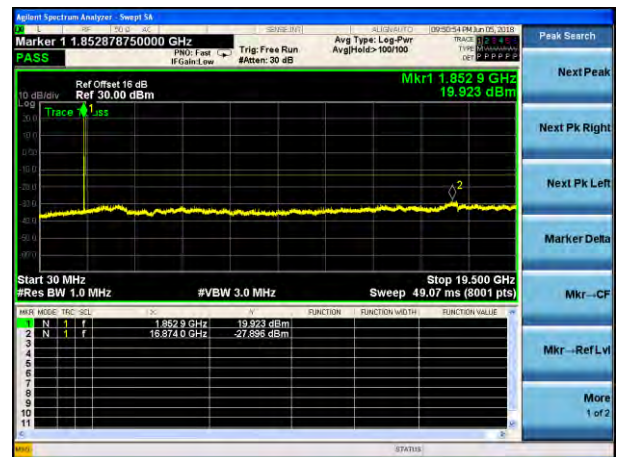

Test Mode: LTE Band 2
Channel Bandwidth: 3MHz (QPSK)

Test Mode: LTE Band 2
Channel Bandwidth: 3MHz (16QAM)

Lowest channel

Middle channel

Highest channel

Test Mode: LTE Band 2
Channel Bandwidth: 5MHz(QPSK)

Test Mode: LTE Band 2
Channel Bandwidth: 5MHz(16QAM)

Lowest channel

Middle channel

Highest channel

Test Mode: LTE Band 2
Channel Bandwidth: 10MHz(QPSK)

Test Mode: LTE Band 2
Channel Bandwidth: 10MHz(16QAM)

Lowest channel

Middle channel

Highest channel

Test Mode: LTE Band 2
Channel Bandwidth: 15MHz(QPSK)

Test Mode: LTE Band 2
Channel Bandwidth: 15MHz(16QAM)

Lowest channel

Middle channel

Highest channel

Test Mode: LTE Band 2
Channel Bandwidth: 20MHz(QPSK)

Test Mode: LTE Band 2
Channel Bandwidth: 20MHz(16QAM)

Lowest channel

Middle channel

Highest channel

Test Mode: LTE Band 4
Channel Bandwidth: 1.4MHz (QPSK)

Test Mode: LTE Band 4
Channel Bandwidth: 1.4MHz (16QAM)