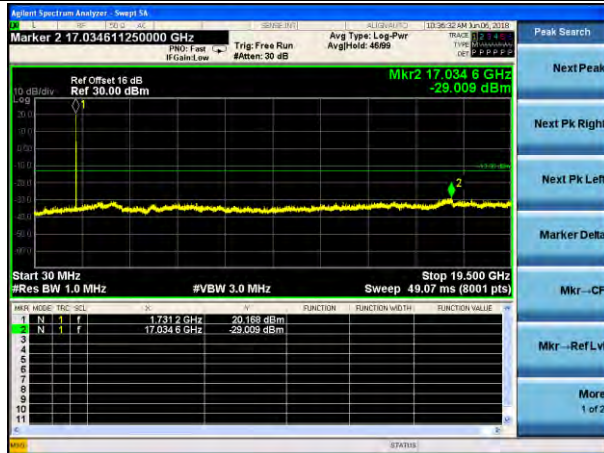

Test Mode: LTE Band 2
Channel Bandwidth: 20MHz(16QAM)

Lowest channel

Middle channel

Highest channel

Test Mode: LTE Band 4
Channel Bandwidth: 1.4MHz (QPSK)

Test Mode: LTE Band 4
Channel Bandwidth: 1.4MHz (16QAM)

Lowest channel

Middle channel

Highest channel

Test Mode: LTE Band 4
Channel Bandwidth: 3MHz (QPSK)

Test Mode: LTE Band 4
Channel Bandwidth: 3MHz (16QAM)

Lowest channel

Middle channel

Highest channel

Test Mode: LTE Band 4
Channel Bandwidth: 5MHz (QPSK)

Test Mode: LTE Band 4
Channel Bandwidth: 5MHz (16QAM)

Lowest channel

Middle channel

Highest channel

Test Mode: LTE Band 4
Channel Bandwidth: 10MHz (QPSK)

Test Mode: LTE Band 4
Channel Bandwidth: 10MHz (16QAM)

Lowest channel

Middle channel

Highest channel

Test Mode: LTE Band 4
Channel Bandwidth: 15MHz (QPSK)

Test Mode: LTE Band 4
Channel Bandwidth: 15MHz (16QAM)