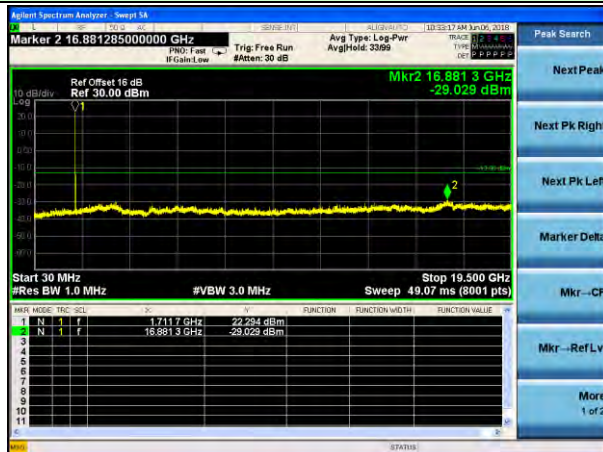

Test Mode: LTE Band 2
Channel Bandwidth: 15MHz(QPSK)

Test Mode: LTE Band 2
Channel Bandwidth: 15MHz(16QAM)

Lowest channel

Middle channel

Highest channel

Test Mode: LTE Band 2
Channel Bandwidth: 20MHz(QPSK)

Test Mode: LTE Band 2
Channel Bandwidth: 20MHz(16QAM)

Lowest channel

Middle channel

Highest channel

Test Mode: LTE Band 4
Channel Bandwidth: 1.4MHz (QPSK)

Test Mode: LTE Band 4
Channel Bandwidth: 1.4MHz (16QAM)

Lowest channel

Middle channel

Highest channel

Test Mode: LTE Band 4
Channel Bandwidth: 3MHz (QPSK)

Test Mode: LTE Band 4
Channel Bandwidth: 3MHz (16QAM)

Lowest channel

Middle channel

Highest channel

Test Mode: LTE Band 4
Channel Bandwidth: 5MHz (QPSK)

Test Mode: LTE Band 4
Channel Bandwidth: 5MHz (16QAM)

Lowest channel

Middle channel

Highest channel

Test Mode: LTE Band 4
Channel Bandwidth: 10MHz (QPSK)