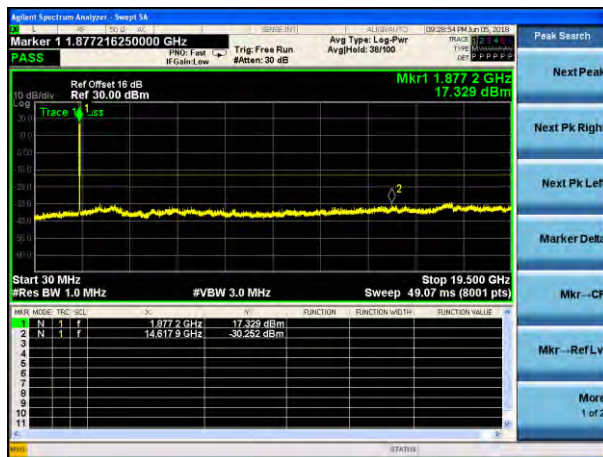

Test Mode: LTE Band 2
Channel Bandwidth: 3MHz (QPSK)

Test Mode: LTE Band 2
Channel Bandwidth: 3MHz (16QAM)

Lowest channel

Middle channel

Highest channel

Test Mode: LTE Band 2
Channel Bandwidth: 5MHz(QPSK)

Test Mode: LTE Band 2
Channel Bandwidth: 5MHz(16QAM)

Lowest channel

Middle channel

Highest channel

Test Mode: LTE Band 2
Channel Bandwidth: 10MHz(QPSK)

Test Mode: LTE Band 2
Channel Bandwidth: 10MHz(16QAM)

Lowest channel

Middle channel

Highest channel

Test Mode: LTE Band 2
Channel Bandwidth: 15MHz(QPSK)

Test Mode: LTE Band 2
Channel Bandwidth: 15MHz(16QAM)

Lowest channel

Middle channel

Highest channel

Test Mode: LTE Band 2
Channel Bandwidth: 20MHz(QPSK)

Test Mode: LTE Band 2
Channel Bandwidth: 20MHz(16QAM)

Lowest channel

Middle channel

Highest channel

Test Mode: LTE Band 4
Channel Bandwidth: 1.4MHz (QPSK)

Test Mode: LTE Band 4
Channel Bandwidth: 1.4MHz (16QAM)