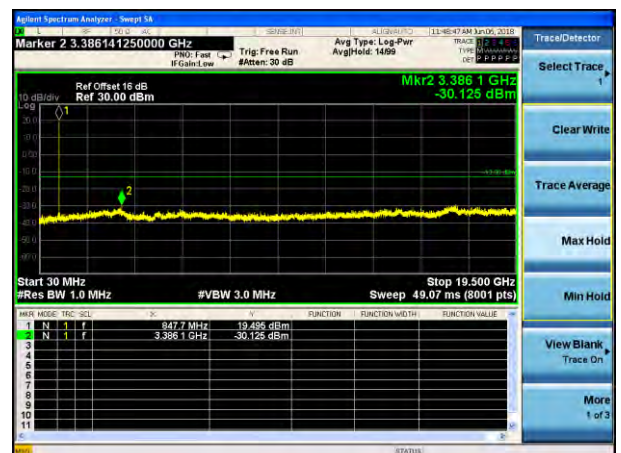

Lowest channel

Middle channel

Highest channel

Test Mode: LTE Band 4
Channel Bandwidth: 20MHz (QPSK)

Test Mode: LTE Band 4
Channel Bandwidth: 20MHz (16QAM)

Lowest channel

Middle channel

Highest channel

Test Mode: LTE Band 5
Channel Bandwidth: 1.4MHz (QPSK)

Test Mode: LTE Band 5
Channel Bandwidth: 1.4MHz (16QAM)

Lowest channel

Middle channel

Highest channel

Test Mode: LTE Band 5
Channel Bandwidth: 3MHz (QPSK)

Test Mode: LTE Band 5
Channel Bandwidth: 3MHz (16QAM)

Lowest channel

Middle channel

Highest channel

Test Mode: LTE Band 5
Channel Bandwidth: 5MHz (QPSK)

Test Mode: LTE Band 5
Channel Bandwidth: 5MHz (16QAM)

Lowest channel

Middle channel

Highest channel

Test Mode: LTE Band 5
Channel Bandwidth: 10MHz (QPSK)

Test Mode: LTE Band 5
Channel Bandwidth: 10MHz (16QAM)

Lowest channel

Middle channel

Highest channel