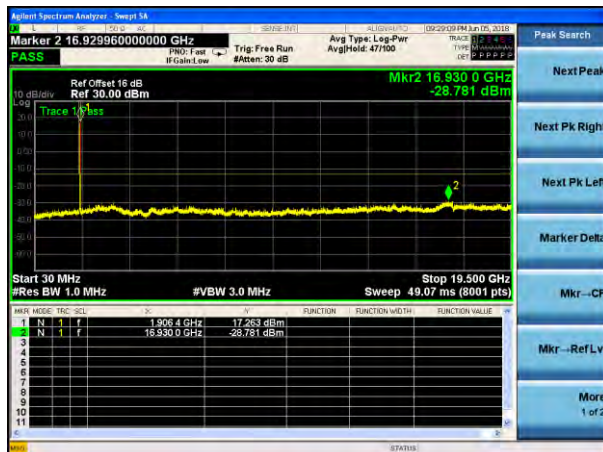

Test Mode: LTE Band 2
Channel Bandwidth: 3MHz (QPSK)

Test Mode: LTE Band 2
Channel Bandwidth: 3MHz (16QAM)

Lowest channel

Middle channel

Highest channel

Test Mode: LTE Band 2
Channel Bandwidth: 5MHz(QPSK)

Test Mode: LTE Band 2
Channel Bandwidth: 5MHz(16QAM)

Lowest channel

Middle channel

Highest channel

Test Mode: LTE Band 2
Channel Bandwidth: 10MHz(QPSK)

Test Mode: LTE Band 2
Channel Bandwidth: 10MHz(16QAM)

Lowest channel

Middle channel

Highest channel

Test Mode: LTE Band 2
Channel Bandwidth: 15MHz(QPSK)

Test Mode: LTE Band 2
Channel Bandwidth: 15MHz(16QAM)

Lowest channel

Middle channel

Highest channel

Test Mode: LTE Band 2
Channel Bandwidth: 20MHz(QPSK)

Test Mode: LTE Band 2
Channel Bandwidth: 20MHz(16QAM)

Lowest channel

Middle channel

Highest channel

Test Mode: LTE Band 4
Channel Bandwidth: 1.4MHz (QPSK)

Test Mode: LTE Band 4
Channel Bandwidth: 1.4MHz (16QAM)