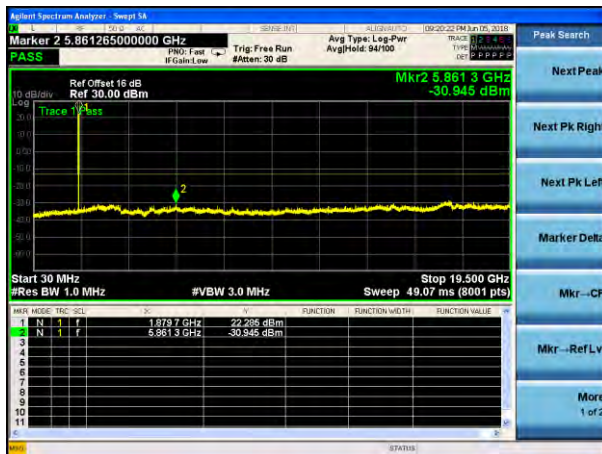

Appendix D: Conducted Spurious Emission

Test Graphs

Test Mode: LTE Band 2
Channel Bandwidth: 1.4MHz (QPSK)

Test Mode: LTE Band 2
Channel Bandwidth: 1.4MHz (16QAM)

Lowest channel

Middle channel

Highest channel

Test Mode: LTE Band 2
Channel Bandwidth: 3MHz (QPSK)

Test Mode: LTE Band 2
Channel Bandwidth: 3MHz (16QAM)

Lowest channel

Middle channel

Highest channel

Test Mode: LTE Band 2
Channel Bandwidth: 5MHz(QPSK)

Test Mode: LTE Band 2
Channel Bandwidth: 5MHz(16QAM)

Lowest channel

Middle channel

Highest channel

Test Mode: LTE Band 2
Channel Bandwidth: 10MHz(QPSK)

Test Mode: LTE Band 2
Channel Bandwidth: 10MHz(16QAM)

Lowest channel

Middle channel

Highest channel