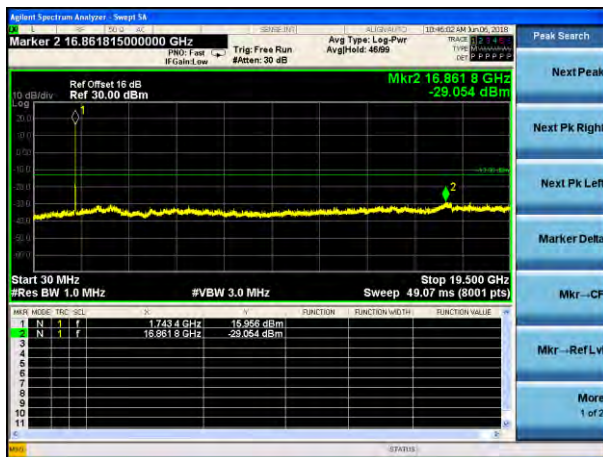

Test Mode: LTE Band 4
Channel Bandwidth: 5MHz (QPSK)

Test Mode: LTE Band 4
Channel Bandwidth: 5MHz (16QAM)

Lowest channel

Middle channel

Highest channel

Test Mode: LTE Band 4
Channel Bandwidth: 10MHz (QPSK)

Test Mode: LTE Band 4
Channel Bandwidth: 10MHz (16QAM)

Lowest channel

Middle channel

Highest channel

Test Mode: LTE Band 4
Channel Bandwidth: 15MHz (QPSK)

Test Mode: LTE Band 4
Channel Bandwidth: 15MHz (16QAM)

Lowest channel

Middle channel

Highest channel

Test Mode: LTE Band 4
Channel Bandwidth: 20MHz (QPSK)

Test Mode: LTE Band 4
Channel Bandwidth: 20MHz (16QAM)

Lowest channel

Middle channel

Highest channel

Test Mode: LTE Band 5
Channel Bandwidth: 1.4MHz (QPSK)

Test Mode: LTE Band 5
Channel Bandwidth: 1.4MHz (16QAM)

Lowest channel

Middle channel

Highest channel

Test Mode: LTE Band 5
Channel Bandwidth: 3MHz (QPSK)