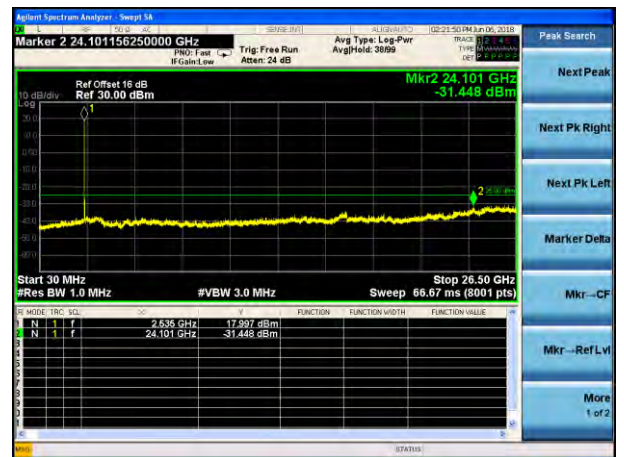

Lowest channel

Middle channel

Highest channel

Test Mode: LTE Band 5
Channel Bandwidth: 10MHz (QPSK)

Test Mode: LTE Band 5
Channel Bandwidth: 10MHz (16QAM)

Lowest channel

Middle channel

Highest channel

Test Mode: LTE Band 7
Channel Bandwidth: 5MHz (QPSK)

Test Mode: LTE Band 7
Channel Bandwidth: 5MHz (16QAM)

Lowest channel

Middle channel

Highest channel

Test Mode: LTE Band 7
Channel Bandwidth: 10MHz (QPSK)

Test Mode: LTE Band 7
Channel Bandwidth: 10MHz (16QAM)

Lowest channel

Middle channel

Highest channel

Test Mode: LTE Band 7
Channel Bandwidth: 15MHz (QPSK)

Test Mode: LTE Band 7
Channel Bandwidth: 1.5MHz (16QAM)

Lowest channel

Middle channel

Highest channel

Test Mode: LTE Band 7
Channel Bandwidth:20MHz (QPSK)

Test Mode: LTE Band 7
Channel Bandwidth:20MHz (16QAM)

Lowest channel

Middle channel

Highest channel