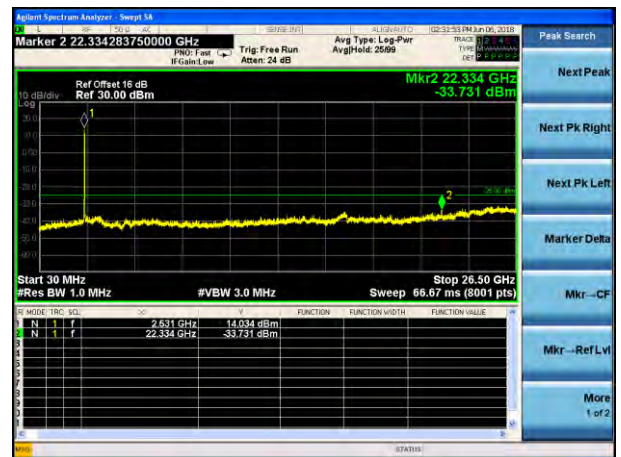

Test Mode: LTE Band 7
Channel Bandwidth: 10MHz (16QAM)

Lowest channel

Middle channel

Highest channel

Test Mode: LTE Band 7
Channel Bandwidth: 15MHz (QPSK)

Test Mode: LTE Band 7
Channel Bandwidth: 1.5MHz (16QAM)

Lowest channel

Middle channel

Highest channel

Test Mode: LTE Band 7
Channel Bandwidth:20MHz (QPSK)

Test Mode: LTE Band 7
Channel Bandwidth:20MHz (16QAM)

Lowest channel

Middle channel

Highest channel

Test Mode: LTE Band 17
Channel Bandwidth:5MHz (QPSK)

Test Mode: LTE Band 17
Channel Bandwidth:5MHz (16QAM)

Lowest channel

Middle channel

Highest channel

Test Mode: LTE Band 17
Channel Bandwidth: 10MHz (QPSK)

Test Mode: LTE Band 17
Channel Bandwidth: 10MHz (16QAM)

Lowest channel

Middle channel

Highest channel