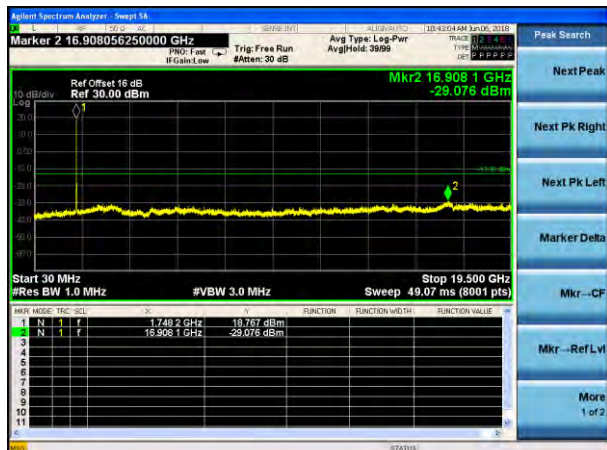

Lowest channel

Middle channel

Highest channel

Test Mode: LTE Band 4
Channel Bandwidth: 3MHz (QPSK)

Test Mode: LTE Band 4
Channel Bandwidth: 3MHz (16QAM)

Lowest channel

Middle channel

Highest channel

Test Mode: LTE Band 4
Channel Bandwidth: 5MHz (QPSK)

Test Mode: LTE Band 4
Channel Bandwidth: 5MHz (16QAM)

Lowest channel

Middle channel

Highest channel

Test Mode: LTE Band 4
Channel Bandwidth: 10MHz (QPSK)

Test Mode: LTE Band 4
Channel Bandwidth: 10MHz (16QAM)

Lowest channel

Middle channel

Highest channel

Test Mode: LTE Band 4
Channel Bandwidth: 15MHz (QPSK)

Test Mode: LTE Band 4
Channel Bandwidth: 15MHz (16QAM)

Lowest channel

Middle channel

Highest channel

Test Mode: LTE Band 4
Channel Bandwidth: 20MHz (QPSK)

Test Mode: LTE Band 4
Channel Bandwidth: 20MHz (16QAM)

Lowest channel

Middle channel

Highest channel