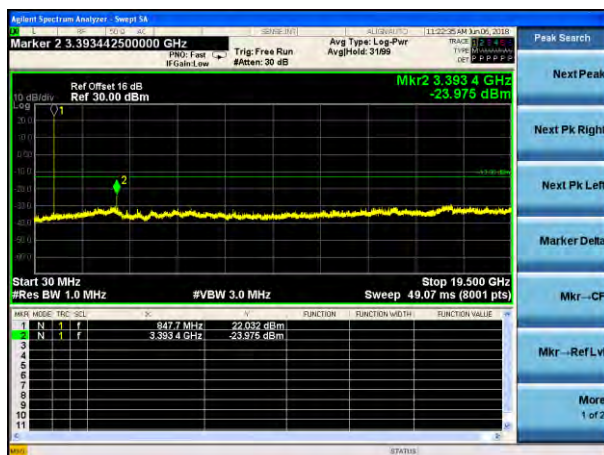

Lowest channel

Middle channel

Highest channel

Test Mode: LTE Band 4
Channel Bandwidth: 20MHz (QPSK)

Test Mode: LTE Band 4
Channel Bandwidth: 20MHz (16QAM)

Lowest channel

Middle channel

Highest channel

Test Mode: LTE Band 5
Channel Bandwidth: 1.4MHz (QPSK)

Test Mode: LTE Band 5
Channel Bandwidth: 1.4MHz (16QAM)

Lowest channel

Middle channel

Highest channel

Test Mode: LTE Band 5
Channel Bandwidth: 3MHz (QPSK)

Test Mode: LTE Band 5
Channel Bandwidth: 3MHz (16QAM)

Lowest channel

Middle channel

Highest channel

Test Mode: LTE Band 5
Channel Bandwidth: 5MHz (QPSK)

Test Mode: LTE Band 5
Channel Bandwidth: 5MHz (16QAM)

Lowest channel

Middle channel

Highest channel

Test Mode: LTE Band 5
Channel Bandwidth: 10MHz (QPSK)

Test Mode: LTE Band 5
Channel Bandwidth: 10MHz (16QAM)

Lowest channel

Middle channel

Highest channel