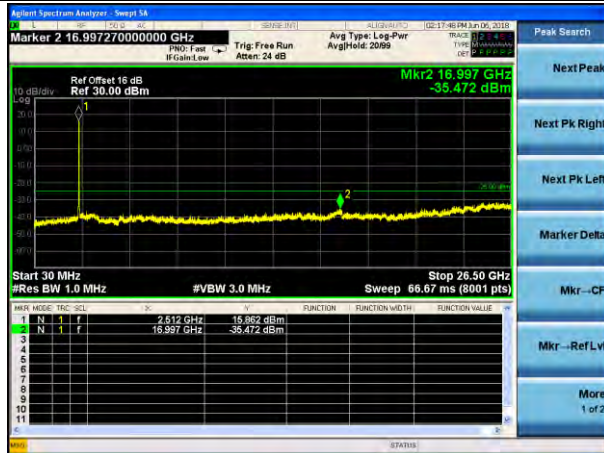

Test Mode: LTE Band 7
Channel Bandwidth: 10MHz (16QAM)

Lowest channel

Middle channel

Highest channel

Test Mode: LTE Band 7
Channel Bandwidth: 15MHz (QPSK)

Test Mode: LTE Band 7
Channel Bandwidth: 1.5MHz (16QAM)

Lowest channel

Middle channel

Highest channel

Test Mode: LTE Band 7
Channel Bandwidth:20MHz (QPSK)

Test Mode: LTE Band 7
Channel Bandwidth:20MHz (16QAM)

Lowest channel

Middle channel

Highest channel

Test Mode: LTE Band 17
Channel Bandwidth:5MHz (QPSK)

Test Mode: LTE Band 17
Channel Bandwidth:5MHz (16QAM)

Lowest channel

Middle channel

Highest channel

Test Mode: LTE Band 17
Channel Bandwidth: 10MHz (QPSK)

Test Mode: LTE Band 17
Channel Bandwidth: 10MHz (16QAM)

Lowest channel

Middle channel

Highest channel