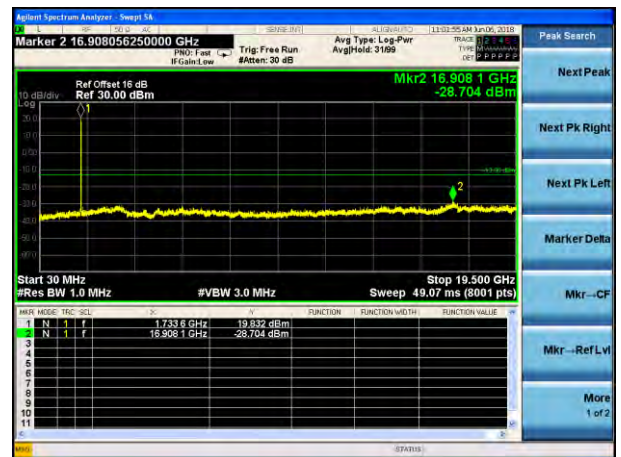

Test Mode: LTE Band 2
Channel Bandwidth: 20MHz(16QAM)

Lowest channel

Middle channel

Highest channel

Test Mode: LTE Band 4
Channel Bandwidth: 1.4MHz (QPSK)

Test Mode: LTE Band 4
Channel Bandwidth: 1.4MHz (16QAM)

Lowest channel

Middle channel

Highest channel

Test Mode: LTE Band 4
Channel Bandwidth: 3MHz (QPSK)

Test Mode: LTE Band 4
Channel Bandwidth: 3MHz (16QAM)

Lowest channel

Middle channel

Highest channel

Test Mode: LTE Band 4
Channel Bandwidth: 5MHz (QPSK)

Test Mode: LTE Band 4
Channel Bandwidth: 5MHz (16QAM)

Lowest channel

Middle channel

Highest channel

Test Mode: LTE Band 4
Channel Bandwidth: 10MHz (QPSK)

Test Mode: LTE Band 4
Channel Bandwidth: 10MHz (16QAM)

Lowest channel

Middle channel

Highest channel

Test Mode: LTE Band 4
Channel Bandwidth: 15MHz (QPSK)

Test Mode: LTE Band 4
Channel Bandwidth: 15MHz (16QAM)