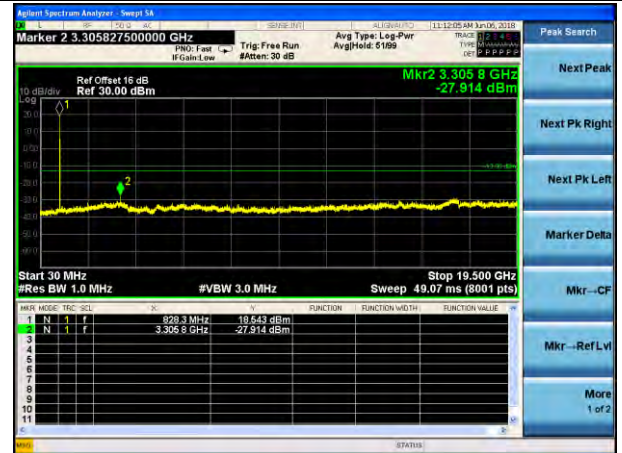

Lowest channel

Middle channel

Highest channel

Test Mode: LTE Band 4
Channel Bandwidth: 20MHz (QPSK)

Test Mode: LTE Band 4
Channel Bandwidth: 20MHz (16QAM)

Lowest channel

Middle channel

Highest channel

Test Mode: LTE Band 5
Channel Bandwidth: 1.4MHz (QPSK)

Test Mode: LTE Band 5
Channel Bandwidth: 1.4MHz (16QAM)

Lowest channel

Middle channel

Highest channel

Test Mode: LTE Band 5
Channel Bandwidth: 3MHz (QPSK)

Test Mode: LTE Band 5
Channel Bandwidth: 3MHz (16QAM)

Lowest channel

Middle channel

Highest channel

Test Mode: LTE Band 5
Channel Bandwidth: 5MHz (QPSK)

Test Mode: LTE Band 5
Channel Bandwidth: 5MHz (16QAM)

Lowest channel

Middle channel

Highest channel

Test Mode: LTE Band 5
Channel Bandwidth: 10MHz (QPSK)

Test Mode: LTE Band 5
Channel Bandwidth: 10MHz (16QAM)

Lowest channel

Middle channel

Highest channel