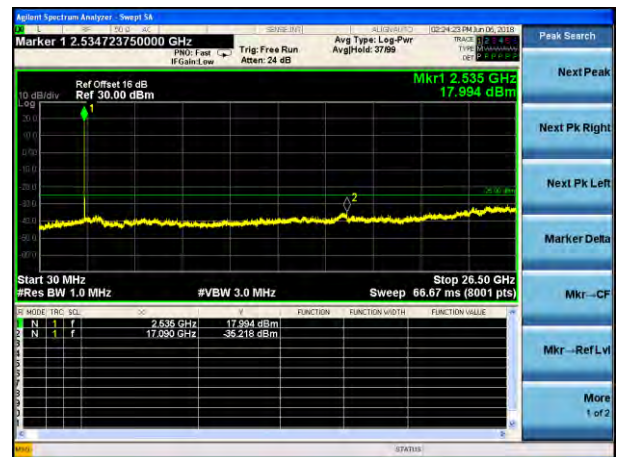

Test Mode: LTE Band 5
Channel Bandwidth: 3MHz (16QAM)

Lowest channel

Middle channel

Highest channel

Test Mode: LTE Band 5
Channel Bandwidth: 5MHz (QPSK)

Test Mode: LTE Band 5
Channel Bandwidth: 5MHz (16QAM)

Lowest channel

Middle channel

Highest channel

Test Mode: LTE Band 5
Channel Bandwidth: 10MHz (QPSK)

Test Mode: LTE Band 5
Channel Bandwidth: 10MHz (16QAM)

Lowest channel

Middle channel

Highest channel

Test Mode: LTE Band 7
Channel Bandwidth: 5MHz (QPSK)

Test Mode: LTE Band 7
Channel Bandwidth: 5MHz (16QAM)

Lowest channel

Middle channel

Highest channel

Test Mode: LTE Band 7
Channel Bandwidth: 10MHz (QPSK)

Test Mode: LTE Band 7
Channel Bandwidth: 10MHz (16QAM)

Lowest channel

Middle channel

Highest channel

Test Mode: LTE Band 7
Channel Bandwidth: 15MHz (QPSK)

Test Mode: LTE Band 7
Channel Bandwidth: 1.5MHz (16QAM)