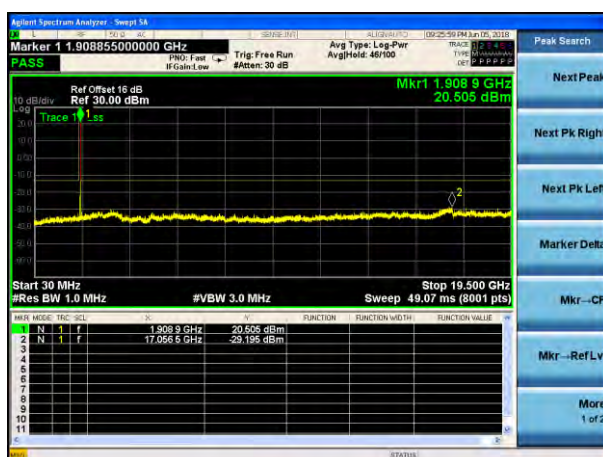

Appendix D: Conducted Spurious Emission

Test Graphs

Test Mode: LTE Band 2
Channel Bandwidth: 1.4MHz (QPSK)

Test Mode: LTE Band 2
Channel Bandwidth: 1.4MHz (16QAM)

Lowest channel

Middle channel

Highest channel

Test Mode: LTE Band 2
Channel Bandwidth: 3MHz (QPSK)

Test Mode: LTE Band 2
Channel Bandwidth: 3MHz (16QAM)

Lowest channel

Middle channel

Highest channel

Test Mode: LTE Band 2
Channel Bandwidth: 5MHz(QPSK)

Test Mode: LTE Band 2
Channel Bandwidth: 5MHz(16QAM)

Lowest channel

Middle channel

Highest channel

Test Mode: LTE Band 2
Channel Bandwidth: 10MHz(QPSK)

Test Mode: LTE Band 2
Channel Bandwidth: 10MHz(16QAM)

Lowest channel

Middle channel

Highest channel

Test Mode: LTE Band 2
Channel Bandwidth: 15MHz(QPSK)

Test Mode: LTE Band 2
Channel Bandwidth: 15MHz(16QAM)

Lowest channel

Middle channel

Highest channel

Test Mode: LTE Band 2
Channel Bandwidth: 20MHz(QPSK)