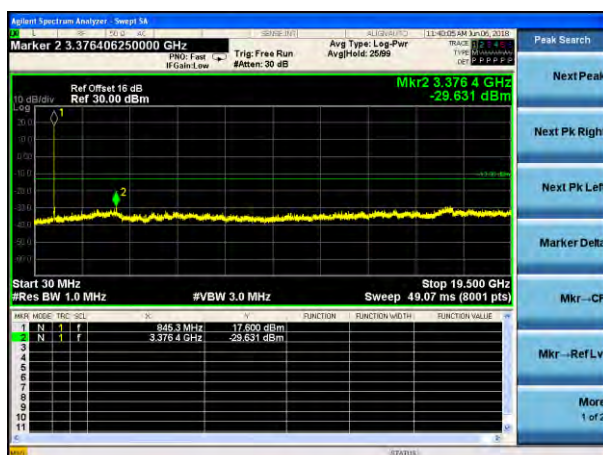

Test Mode: LTE Band 5
Channel Bandwidth: 3MHz (16QAM)

Lowest channel

Middle channel

Highest channel

Test Mode: LTE Band 5
Channel Bandwidth: 5MHz (QPSK)

Test Mode: LTE Band 5
Channel Bandwidth: 5MHz (16QAM)

Lowest channel

Middle channel

Highest channel

Test Mode: LTE Band 5
Channel Bandwidth: 10MHz (QPSK)

Test Mode: LTE Band 5
Channel Bandwidth: 10MHz (16QAM)

Lowest channel

Middle channel

Highest channel

Test Mode: LTE Band 7
Channel Bandwidth: 5MHz (QPSK)

Test Mode: LTE Band 7
Channel Bandwidth: 5MHz (16QAM)

Lowest channel

Middle channel

Highest channel

Test Mode: LTE Band 7
Channel Bandwidth: 10MHz (QPSK)

Test Mode: LTE Band 7
Channel Bandwidth: 10MHz (16QAM)

Lowest channel

Middle channel

Highest channel

Test Mode: LTE Band 7
Channel Bandwidth: 15MHz (QPSK)

Test Mode: LTE Band 7
Channel Bandwidth: 1.5MHz (16QAM)