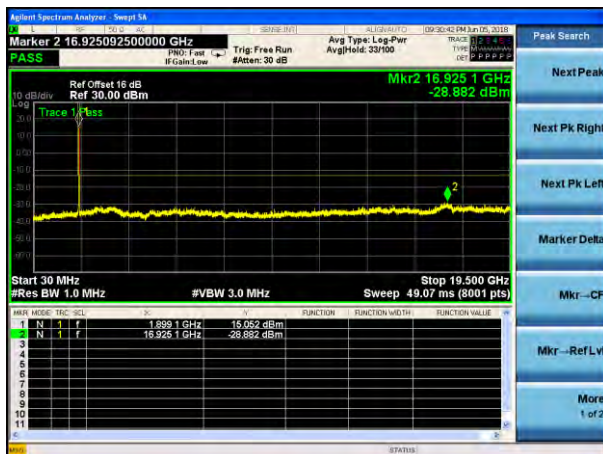

Lowest channel

Middle channel

Highest channel

Test Mode: LTE Band 2
Channel Bandwidth: 10MHz(QPSK)

Test Mode: LTE Band 2
Channel Bandwidth: 10MHz(16QAM)

Lowest channel

Middle channel

Highest channel

Test Mode: LTE Band 2
Channel Bandwidth: 15MHz(QPSK)

Test Mode: LTE Band 2
Channel Bandwidth: 15MHz(16QAM)

Lowest channel

Middle channel

Highest channel

Test Mode: LTE Band 2
Channel Bandwidth: 20MHz(QPSK)

Test Mode: LTE Band 2
Channel Bandwidth: 20MHz(16QAM)

Lowest channel

Middle channel

Highest channel

Test Mode: LTE Band 4
Channel Bandwidth: 1.4MHz (QPSK)

Test Mode: LTE Band 4
Channel Bandwidth: 1.4MHz (16QAM)

Lowest channel

Middle channel

Highest channel

Test Mode: LTE Band 4
Channel Bandwidth: 3MHz (QPSK)

Test Mode: LTE Band 4
Channel Bandwidth: 3MHz (16QAM)

Lowest channel

Middle channel

Highest channel