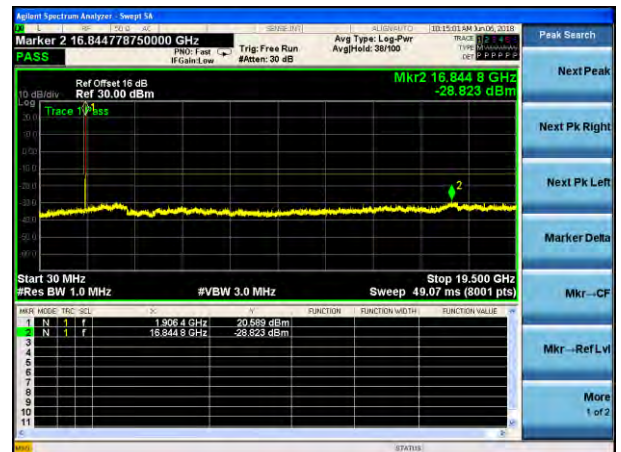

Appendix D: Conducted Spurious Emission

Test Graphs

Test Mode: LTE Band 2
Channel Bandwidth: 1.4MHz (QPSK)

Test Mode: LTE Band 2
Channel Bandwidth: 1.4MHz (16QAM)

Lowest channel

Middle channel

Highest channel

Test Mode: LTE Band 2
Channel Bandwidth: 3MHz (QPSK)

Test Mode: LTE Band 2
Channel Bandwidth: 3MHz (16QAM)

Lowest channel

Middle channel

Highest channel

Test Mode: LTE Band 2
Channel Bandwidth: 5MHz(QPSK)

Test Mode: LTE Band 2
Channel Bandwidth: 5MHz(16QAM)

Lowest channel

Middle channel

Highest channel

Test Mode: LTE Band 2
Channel Bandwidth: 10MHz(QPSK)

Test Mode: LTE Band 2
Channel Bandwidth: 10MHz(16QAM)

Lowest channel

Middle channel

Highest channel