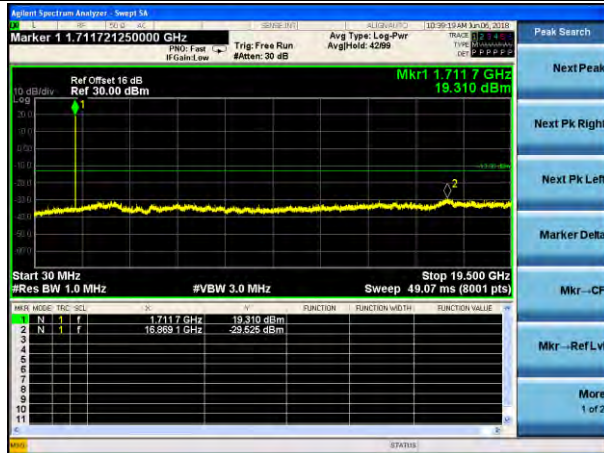

Test Mode: LTE Band 2
Channel Bandwidth: 20MHz(16QAM)

Lowest channel

Middle channel

Highest channel

Test Mode: LTE Band 4
Channel Bandwidth: 1.4MHz (QPSK)

Test Mode: LTE Band 4
Channel Bandwidth: 1.4MHz (16QAM)

Lowest channel

Middle channel

Highest channel

Test Mode: LTE Band 4
Channel Bandwidth: 3MHz (QPSK)

Test Mode: LTE Band 4
Channel Bandwidth: 3MHz (16QAM)

Lowest channel

Middle channel

Highest channel

Test Mode: LTE Band 4
Channel Bandwidth: 5MHz (QPSK)

Test Mode: LTE Band 4
Channel Bandwidth: 5MHz (16QAM)

Lowest channel

Middle channel

Highest channel

Test Mode: LTE Band 4
Channel Bandwidth: 10MHz (QPSK)

Test Mode: LTE Band 4
Channel Bandwidth: 10MHz (16QAM)

Lowest channel

Middle channel

Highest channel

Test Mode: LTE Band 4
Channel Bandwidth: 15MHz (QPSK)

Test Mode: LTE Band 4
Channel Bandwidth: 15MHz (16QAM)