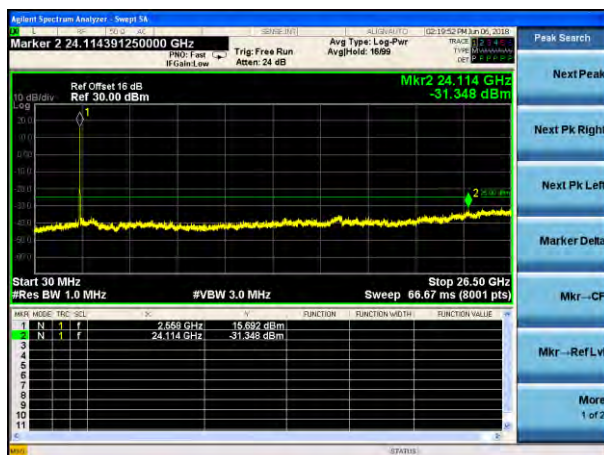

Test Mode: LTE Band 7
Channel Bandwidth: 10MHz (16QAM)

Lowest channel

Middle channel

Highest channel

Test Mode: LTE Band 7
Channel Bandwidth: 15MHz (QPSK)

Test Mode: LTE Band 7
Channel Bandwidth: 1.5MHz (16QAM)

Lowest channel

Middle channel

Highest channel

Test Mode: LTE Band 7
Channel Bandwidth:20MHz (QPSK)

Test Mode: LTE Band 7
Channel Bandwidth:20MHz (16QAM)

Lowest channel

Middle channel

Highest channel

Test Mode: LTE Band 17
Channel Bandwidth:5MHz (QPSK)

Test Mode: LTE Band 17
Channel Bandwidth:5MHz (16QAM)

Lowest channel

Middle channel

Highest channel

Test Mode: LTE Band 17
Channel Bandwidth: 10MHz (QPSK)

Test Mode: LTE Band 17
Channel Bandwidth: 10MHz (16QAM)

Lowest channel

Middle channel

Highest channel