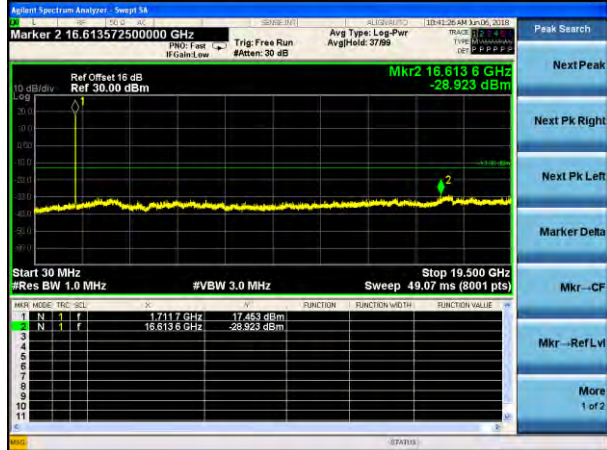

Lowest channel

Middle channel

Highest channel

Test Mode: LTE Band 4
Channel Bandwidth: 3MHz (QPSK)

Test Mode: LTE Band 4
Channel Bandwidth: 3MHz (16QAM)

Lowest channel

Middle channel

Highest channel

Test Mode: LTE Band 4
Channel Bandwidth: 5MHz (QPSK)

Test Mode: LTE Band 4
Channel Bandwidth: 5MHz (16QAM)

Lowest channel

Middle channel

Highest channel

Test Mode: LTE Band 4
Channel Bandwidth: 10MHz (QPSK)

Test Mode: LTE Band 4
Channel Bandwidth: 10MHz (16QAM)

Lowest channel

Middle channel

Highest channel

Test Mode: LTE Band 4
Channel Bandwidth: 15MHz (QPSK)

Test Mode: LTE Band 4
Channel Bandwidth: 15MHz (16QAM)

Lowest channel

Middle channel

Highest channel

Test Mode: LTE Band 4
Channel Bandwidth: 20MHz (QPSK)

Test Mode: LTE Band 4
Channel Bandwidth: 20MHz (16QAM)

Lowest channel

Middle channel

Highest channel