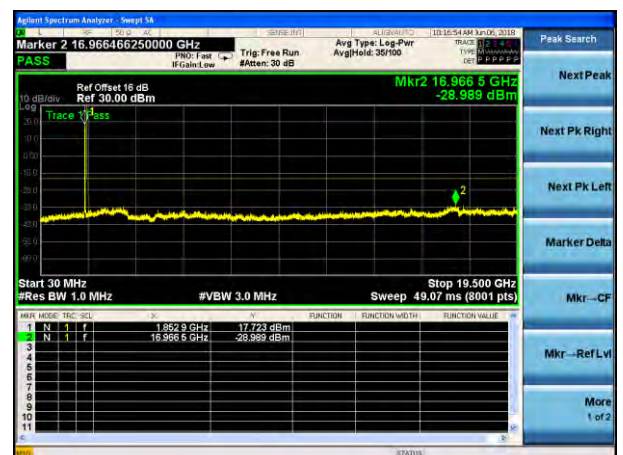

Appendix D: Conducted Spurious Emission

Test Graphs

Test Mode: LTE Band 2
Channel Bandwidth: 1.4MHz (QPSK)

Test Mode: LTE Band 2
Channel Bandwidth: 1.4MHz (16QAM)

Lowest channel

Middle channel

Highest channel

Test Mode: LTE Band 2
Channel Bandwidth: 3MHz (QPSK)

Test Mode: LTE Band 2
Channel Bandwidth: 3MHz (16QAM)

Lowest channel

Middle channel

Highest channel

Test Mode: LTE Band 2
Channel Bandwidth: 5MHz(QPSK)

Test Mode: LTE Band 2
Channel Bandwidth: 5MHz(16QAM)

Lowest channel

Middle channel

Highest channel

Test Mode: LTE Band 2
Channel Bandwidth: 10MHz(QPSK)

Test Mode: LTE Band 2
Channel Bandwidth: 10MHz(16QAM)

Lowest channel

Middle channel

Highest channel