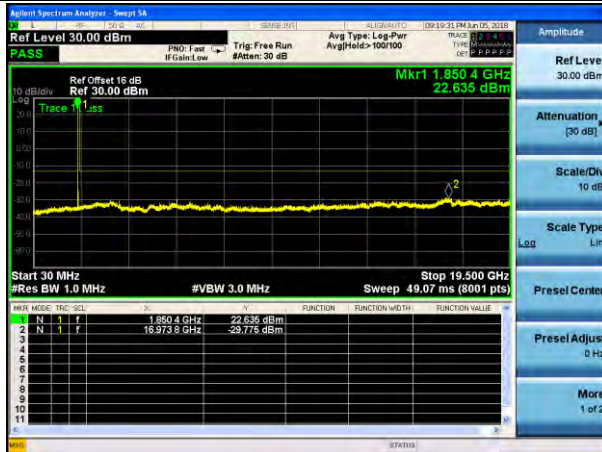

Appendix D: Conducted Spurious Emission

Test Graphs

Test Mode: LTE Band 2
Channel Bandwidth: 1.4MHz (QPSK)

Test Mode: LTE Band 2
Channel Bandwidth: 1.4MHz (16QAM)

Lowest channel

Middle channel

Highest channel

Test Mode: LTE Band 2
Channel Bandwidth: 3MHz (QPSK)

Test Mode: LTE Band 2
Channel Bandwidth: 3MHz (16QAM)

Lowest channel

Middle channel

Highest channel

Test Mode: LTE Band 2
Channel Bandwidth: 5MHz(QPSK)

Test Mode: LTE Band 2
Channel Bandwidth: 5MHz(16QAM)

Lowest channel

Middle channel

Highest channel

Test Mode: LTE Band 2
Channel Bandwidth: 10MHz(QPSK)

Test Mode: LTE Band 2
Channel Bandwidth: 10MHz(16QAM)

Lowest channel

Middle channel

Highest channel