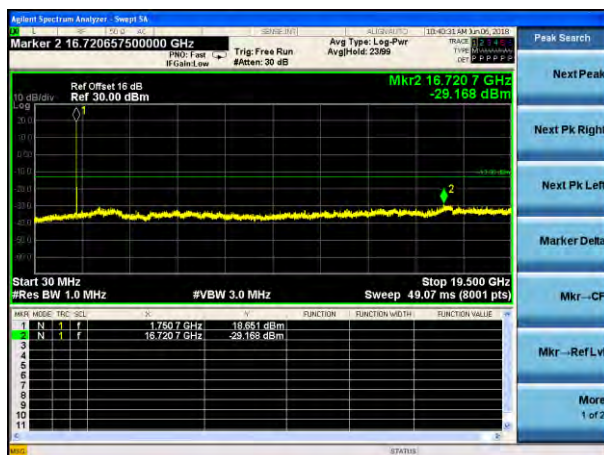

Lowest channel

Middle channel

Highest channel

Test Mode: LTE Band 4
Channel Bandwidth: 3MHz (QPSK)

Test Mode: LTE Band 4
Channel Bandwidth: 3MHz (16QAM)

Lowest channel

Middle channel

Highest channel

Test Mode: LTE Band 4
Channel Bandwidth: 5MHz (QPSK)

Test Mode: LTE Band 4
Channel Bandwidth: 5MHz (16QAM)

Lowest channel

Middle channel

Highest channel

Test Mode: LTE Band 4
Channel Bandwidth: 10MHz (QPSK)

Test Mode: LTE Band 4
Channel Bandwidth: 10MHz (16QAM)

Lowest channel

Middle channel

Highest channel

Test Mode: LTE Band 4
Channel Bandwidth: 15MHz (QPSK)

Test Mode: LTE Band 4
Channel Bandwidth: 15MHz (16QAM)

Lowest channel

Middle channel

Highest channel

Test Mode: LTE Band 4
Channel Bandwidth: 20MHz (QPSK)

Test Mode: LTE Band 4
Channel Bandwidth: 20MHz (16QAM)

Lowest channel

Middle channel

Highest channel