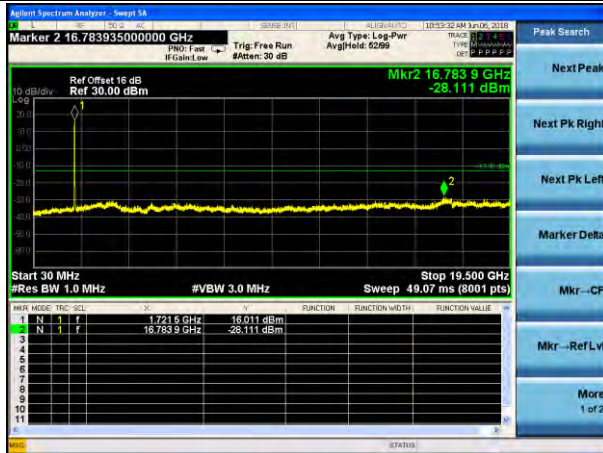

Test Mode: LTE Band 4
Channel Bandwidth: 10MHz (16QAM)

Lowest channel

Middle channel

Highest channel

Test Mode: LTE Band 4
Channel Bandwidth: 15MHz (QPSK)

Test Mode: LTE Band 4
Channel Bandwidth: 15MHz (16QAM)

Lowest channel

Middle channel

Highest channel

Test Mode: LTE Band 4
Channel Bandwidth: 20MHz (QPSK)

Test Mode: LTE Band 4
Channel Bandwidth: 20MHz (16QAM)

Lowest channel

Middle channel

Highest channel

Test Mode: LTE Band 5
Channel Bandwidth: 1.4MHz (QPSK)

Test Mode: LTE Band 5
Channel Bandwidth: 1.4MHz (16QAM)

Lowest channel

Middle channel

Highest channel

Test Mode: LTE Band 5
Channel Bandwidth: 3MHz (QPSK)

Test Mode: LTE Band 5
Channel Bandwidth: 3MHz (16QAM)

Lowest channel

Middle channel

Highest channel

Test Mode: LTE Band 5
Channel Bandwidth: 5MHz (QPSK)

Test Mode: LTE Band 5
Channel Bandwidth: 5MHz (16QAM)