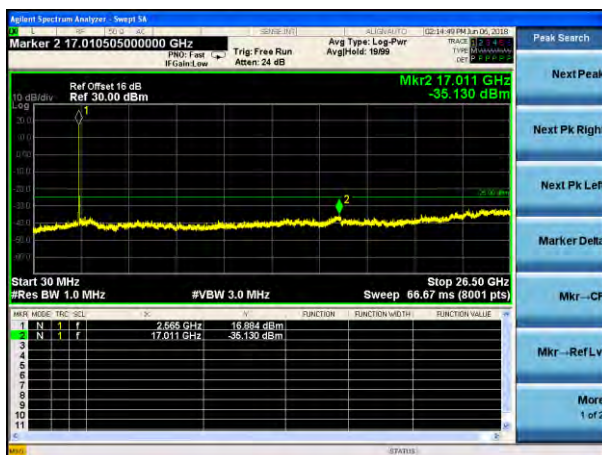

Lowest channel

Middle channel

Highest channel

Test Mode: LTE Band 5
Channel Bandwidth: 10MHz (QPSK)

Test Mode: LTE Band 5
Channel Bandwidth: 10MHz (16QAM)

Lowest channel

Middle channel

Highest channel

Test Mode: LTE Band 7
Channel Bandwidth: 5MHz (QPSK)

Test Mode: LTE Band 7
Channel Bandwidth: 5MHz (16QAM)

Lowest channel

Middle channel

Highest channel

Test Mode: LTE Band 7
Channel Bandwidth: 10MHz (QPSK)

Test Mode: LTE Band 7
Channel Bandwidth: 10MHz (16QAM)

Lowest channel

Middle channel

Highest channel

Test Mode: LTE Band 7
Channel Bandwidth: 15MHz (QPSK)

Test Mode: LTE Band 7
Channel Bandwidth: 1.5MHz (16QAM)

Lowest channel

Middle channel

Highest channel

Test Mode: LTE Band 7
Channel Bandwidth:20MHz (QPSK)

Test Mode: LTE Band 7
Channel Bandwidth:20MHz (16QAM)

Lowest channel

Middle channel

Highest channel