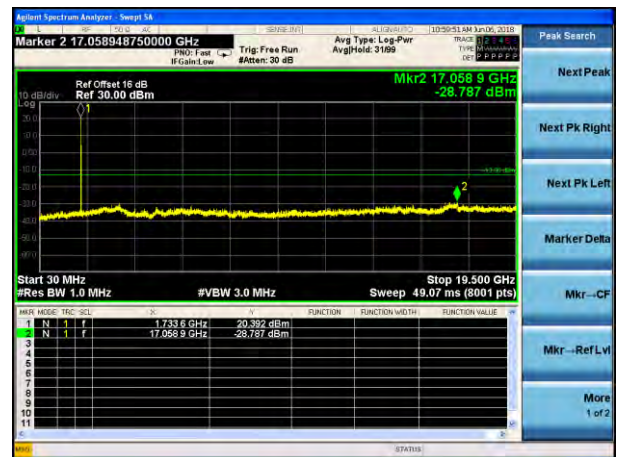

Test Mode: LTE Band 2
Channel Bandwidth: 20MHz(16QAM)

Lowest channel

Middle channel

Highest channel

Test Mode: LTE Band 4
Channel Bandwidth: 1.4MHz (QPSK)

Test Mode: LTE Band 4
Channel Bandwidth: 1.4MHz (16QAM)

Lowest channel

Middle channel

Highest channel

Test Mode: LTE Band 4
Channel Bandwidth: 3MHz (QPSK)

Test Mode: LTE Band 4
Channel Bandwidth: 3MHz (16QAM)

Lowest channel

Middle channel

Highest channel

Test Mode: LTE Band 4
Channel Bandwidth: 5MHz (QPSK)

Test Mode: LTE Band 4
Channel Bandwidth: 5MHz (16QAM)

Lowest channel

Middle channel

Highest channel

Test Mode: LTE Band 4
Channel Bandwidth: 10MHz (QPSK)

Test Mode: LTE Band 4
Channel Bandwidth: 10MHz (16QAM)

Lowest channel

Middle channel

Highest channel

Test Mode: LTE Band 4
Channel Bandwidth: 15MHz (QPSK)

Test Mode: LTE Band 4
Channel Bandwidth: 15MHz (16QAM)