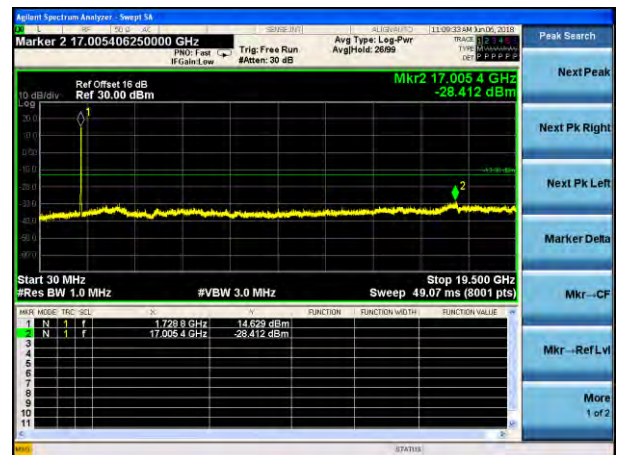

Test Mode: LTE Band 4
Channel Bandwidth: 10MHz (16QAM)

Lowest channel

Middle channel

Highest channel

Test Mode: LTE Band 4
Channel Bandwidth: 15MHz (QPSK)

Test Mode: LTE Band 4
Channel Bandwidth: 15MHz (16QAM)

Lowest channel

Middle channel

Highest channel

Test Mode: LTE Band 4
Channel Bandwidth: 20MHz (QPSK)

Test Mode: LTE Band 4
Channel Bandwidth: 20MHz (16QAM)

Lowest channel

Middle channel

Highest channel

Test Mode: LTE Band 5
Channel Bandwidth: 1.4MHz (QPSK)

Test Mode: LTE Band 5
Channel Bandwidth: 1.4MHz (16QAM)

Lowest channel

Middle channel

Highest channel

Test Mode: LTE Band 5
Channel Bandwidth: 3MHz (QPSK)

Test Mode: LTE Band 5
Channel Bandwidth: 3MHz (16QAM)

Lowest channel

Middle channel

Highest channel

Test Mode: LTE Band 5
Channel Bandwidth: 5MHz (QPSK)

Test Mode: LTE Band 5
Channel Bandwidth: 5MHz (16QAM)