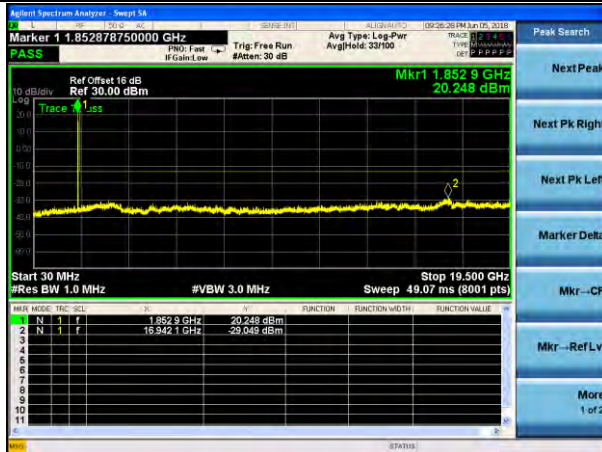

Appendix D: Conducted Spurious Emission

Test Graphs

Test Mode: LTE Band 2
Channel Bandwidth: 1.4MHz (QPSK)

Test Mode: LTE Band 2
Channel Bandwidth: 1.4MHz (16QAM)

Lowest channel

Middle channel

Highest channel

Test Mode: LTE Band 2
Channel Bandwidth: 3MHz (QPSK)

Test Mode: LTE Band 2
Channel Bandwidth: 3MHz (16QAM)

Lowest channel

Middle channel

Highest channel

Test Mode: LTE Band 2
Channel Bandwidth: 5MHz(QPSK)

Test Mode: LTE Band 2
Channel Bandwidth: 5MHz(16QAM)

Lowest channel

Middle channel

Highest channel

Test Mode: LTE Band 2
Channel Bandwidth: 10MHz(QPSK)

Test Mode: LTE Band 2
Channel Bandwidth: 10MHz(16QAM)

Lowest channel

Middle channel

Highest channel

Test Mode: LTE Band 2
Channel Bandwidth: 15MHz(QPSK)

Test Mode: LTE Band 2
Channel Bandwidth: 15MHz(16QAM)

Lowest channel

Middle channel

Highest channel

Test Mode: LTE Band 2
Channel Bandwidth: 20MHz(QPSK)