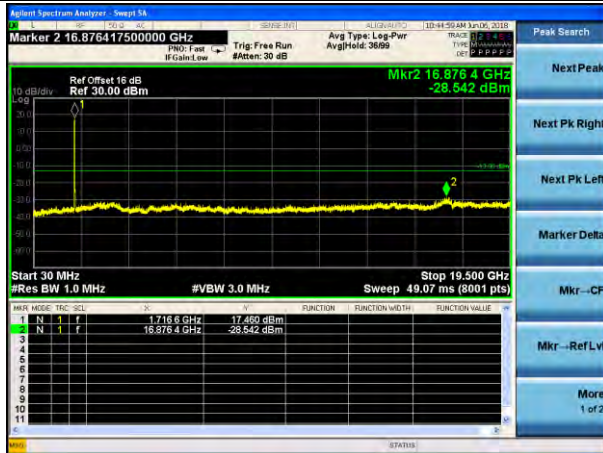

Test Mode: LTE Band 4
Channel Bandwidth: 5MHz (QPSK)

Test Mode: LTE Band 4
Channel Bandwidth: 5MHz (16QAM)

Lowest channel

Middle channel

Highest channel

Test Mode: LTE Band 4
Channel Bandwidth: 10MHz (QPSK)

Test Mode: LTE Band 4
Channel Bandwidth: 10MHz (16QAM)

Lowest channel

Middle channel

Highest channel

Test Mode: LTE Band 4
Channel Bandwidth: 15MHz (QPSK)

Test Mode: LTE Band 4
Channel Bandwidth: 15MHz (16QAM)

Lowest channel

Middle channel

Highest channel

Test Mode: LTE Band 4
Channel Bandwidth: 20MHz (QPSK)

Test Mode: LTE Band 4
Channel Bandwidth: 20MHz (16QAM)

Lowest channel

Middle channel

Highest channel

Test Mode: LTE Band 5
Channel Bandwidth: 1.4MHz (QPSK)

Test Mode: LTE Band 5
Channel Bandwidth: 1.4MHz (16QAM)

Lowest channel

Middle channel

Highest channel

Test Mode: LTE Band 5
Channel Bandwidth: 3MHz (QPSK)