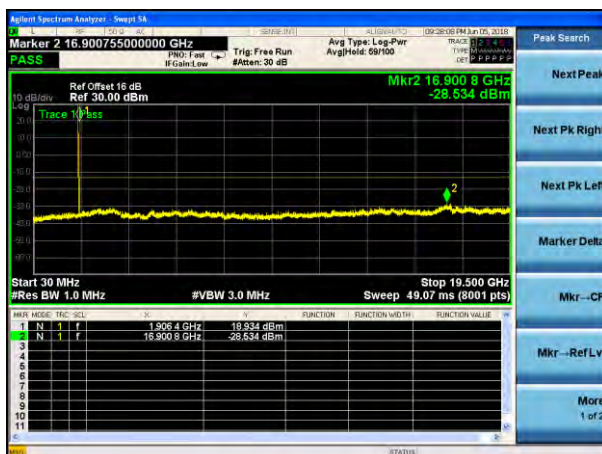

Appendix D: Conducted Spurious Emission

Test Graphs

Test Mode: LTE Band 2
Channel Bandwidth: 1.4MHz (QPSK)

Test Mode: LTE Band 2
Channel Bandwidth: 1.4MHz (16QAM)

Lowest channel

Middle channel

Highest channel

Test Mode: LTE Band 2
Channel Bandwidth: 3MHz (QPSK)

Test Mode: LTE Band 2
Channel Bandwidth: 3MHz (16QAM)

Lowest channel

Middle channel

Highest channel

Test Mode: LTE Band 2
Channel Bandwidth: 5MHz(QPSK)

Test Mode: LTE Band 2
Channel Bandwidth: 5MHz(16QAM)

Lowest channel

Middle channel

Highest channel

Test Mode: LTE Band 2
Channel Bandwidth: 10MHz(QPSK)

Test Mode: LTE Band 2
Channel Bandwidth: 10MHz(16QAM)

Lowest channel

Middle channel

Highest channel

Test Mode: LTE Band 2
Channel Bandwidth: 15MHz(QPSK)

Test Mode: LTE Band 2
Channel Bandwidth: 15MHz(16QAM)

Lowest channel

Middle channel

Highest channel

Test Mode: LTE Band 2
Channel Bandwidth: 20MHz(QPSK)