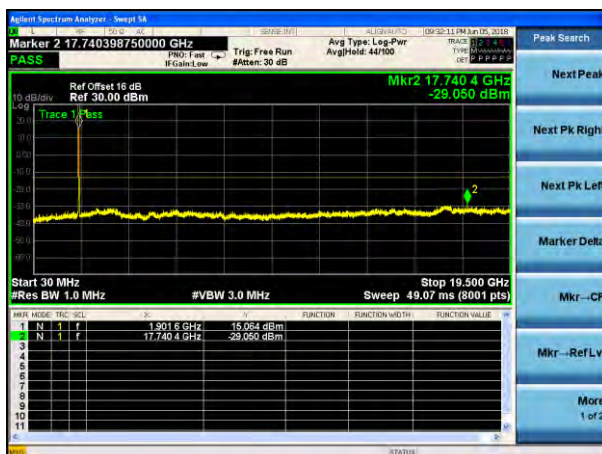

Lowest channel

Middle channel

Highest channel

Test Mode: LTE Band 2
Channel Bandwidth: 10MHz(QPSK)

Test Mode: LTE Band 2
Channel Bandwidth: 10MHz(16QAM)

Lowest channel

Middle channel

Highest channel

Test Mode: LTE Band 2
Channel Bandwidth: 15MHz(QPSK)

Test Mode: LTE Band 2
Channel Bandwidth: 15MHz(16QAM)

Lowest channel

Middle channel

Highest channel

Test Mode: LTE Band 2
Channel Bandwidth: 20MHz(QPSK)

Test Mode: LTE Band 2
Channel Bandwidth: 20MHz(16QAM)

Lowest channel

Middle channel

Highest channel

Test Mode: LTE Band 4
Channel Bandwidth: 1.4MHz (QPSK)

Test Mode: LTE Band 4
Channel Bandwidth: 1.4MHz (16QAM)

Lowest channel

Middle channel

Highest channel

Test Mode: LTE Band 4
Channel Bandwidth: 3MHz (QPSK)

Test Mode: LTE Band 4
Channel Bandwidth: 3MHz (16QAM)

Lowest channel

Middle channel

Highest channel