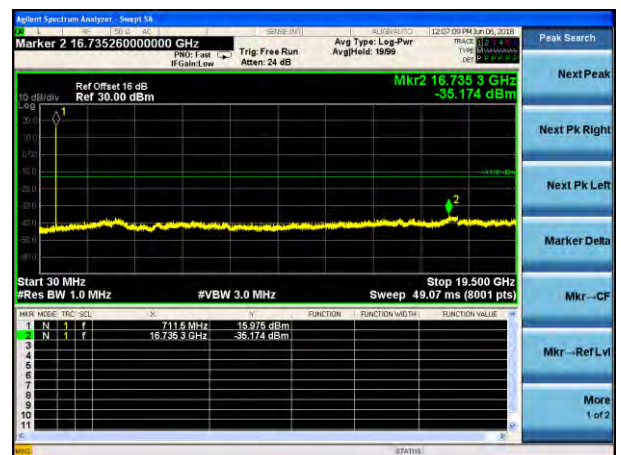

Lowest channel

Middle channel

Highest channel

Test Mode: LTE Band 7
Channel Bandwidth:20MHz (QPSK)

Test Mode: LTE Band 7
Channel Bandwidth:20MHz (16QAM)

Lowest channel

Middle channel

Highest channel

Test Mode: LTE Band 17
Channel Bandwidth:5MHz (QPSK)

Test Mode: LTE Band 17
Channel Bandwidth:5MHz (16QAM)

Lowest channel

Middle channel

Highest channel

Test Mode: LTE Band 17
Channel Bandwidth: 10MHz (QPSK)

Test Mode: LTE Band 17
Channel Bandwidth: 10MHz (16QAM)

Lowest channel

Middle channel

Highest channel