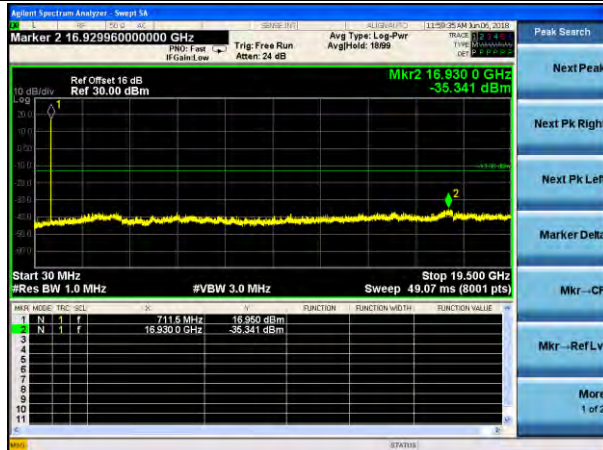

Lowest channel

Middle channel

Highest channel

Test Mode: LTE Band 7
Channel Bandwidth:20MHz (QPSK)

Test Mode: LTE Band 7
Channel Bandwidth:20MHz (16QAM)

Lowest channel

Middle channel

Highest channel

Test Mode: LTE Band 17
Channel Bandwidth:5MHz (QPSK)

Test Mode: LTE Band 17
Channel Bandwidth:5MHz (16QAM)

Lowest channel

Middle channel

Highest channel

Test Mode: LTE Band 17
Channel Bandwidth: 10MHz (QPSK)

Test Mode: LTE Band 17
Channel Bandwidth: 10MHz (16QAM)

Lowest channel

Middle channel

Highest channel