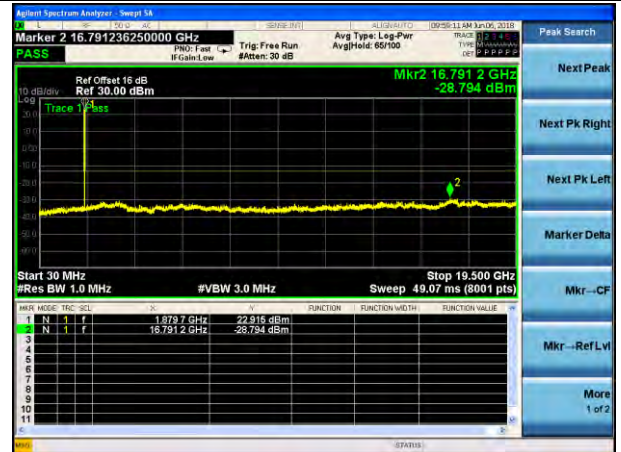

Appendix D: Conducted Spurious Emission

Test Graphs

Test Mode: LTE Band 2
Channel Bandwidth: 1.4MHz (QPSK)

Test Mode: LTE Band 2
Channel Bandwidth: 1.4MHz (16QAM)

Lowest channel

Middle channel

Highest channel

Test Mode: LTE Band 2
Channel Bandwidth: 3MHz (QPSK)

Test Mode: LTE Band 2
Channel Bandwidth: 3MHz (16QAM)

Lowest channel

Middle channel

Highest channel

Test Mode: LTE Band 2
Channel Bandwidth: 5MHz(QPSK)

Test Mode: LTE Band 2
Channel Bandwidth: 5MHz(16QAM)

Lowest channel

Middle channel

Highest channel

Test Mode: LTE Band 2
Channel Bandwidth: 10MHz(QPSK)

Test Mode: LTE Band 2
Channel Bandwidth: 10MHz(16QAM)

Lowest channel

Middle channel

Highest channel