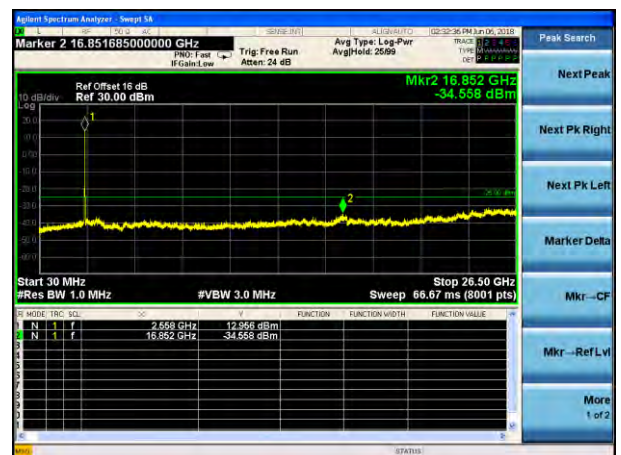

Test Mode: LTE Band 7
Channel Bandwidth: 10MHz (16QAM)

Lowest channel

Middle channel

Highest channel

Test Mode: LTE Band 7
Channel Bandwidth: 15MHz (QPSK)

Test Mode: LTE Band 7
Channel Bandwidth: 1.5MHz (16QAM)

Lowest channel

Middle channel

Highest channel

Test Mode: LTE Band 7
Channel Bandwidth:20MHz (QPSK)

Test Mode: LTE Band 7
Channel Bandwidth:20MHz (16QAM)

Lowest channel

Middle channel

Highest channel

Test Mode: LTE Band 17
Channel Bandwidth:5MHz (QPSK)

Test Mode: LTE Band 17
Channel Bandwidth:5MHz (16QAM)

Lowest channel

Middle channel

Highest channel

Test Mode: LTE Band 17
Channel Bandwidth: 10MHz (QPSK)

Test Mode: LTE Band 17
Channel Bandwidth: 10MHz (16QAM)

Lowest channel

Middle channel

Highest channel