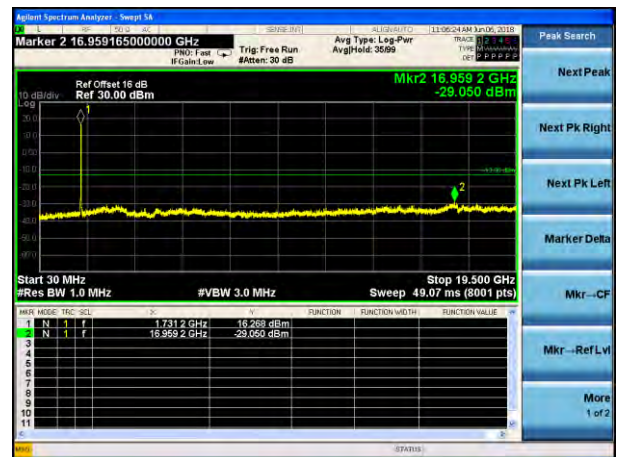

Test Mode: LTE Band 4
Channel Bandwidth: 5MHz (QPSK)

Test Mode: LTE Band 4
Channel Bandwidth: 5MHz (16QAM)

Lowest channel

Middle channel

Highest channel

Test Mode: LTE Band 4
Channel Bandwidth: 10MHz (QPSK)

Test Mode: LTE Band 4
Channel Bandwidth: 10MHz (16QAM)

Lowest channel

Middle channel

Highest channel

Test Mode: LTE Band 4
Channel Bandwidth: 15MHz (QPSK)

Test Mode: LTE Band 4
Channel Bandwidth: 15MHz (16QAM)

Lowest channel

Middle channel

Highest channel

Test Mode: LTE Band 4
Channel Bandwidth: 20MHz (QPSK)

Test Mode: LTE Band 4
Channel Bandwidth: 20MHz (16QAM)

Lowest channel

Middle channel

Highest channel

Test Mode: LTE Band 5
Channel Bandwidth: 1.4MHz (QPSK)

Test Mode: LTE Band 5
Channel Bandwidth: 1.4MHz (16QAM)

Lowest channel

Middle channel

Highest channel

Test Mode: LTE Band 5
Channel Bandwidth: 3MHz (QPSK)