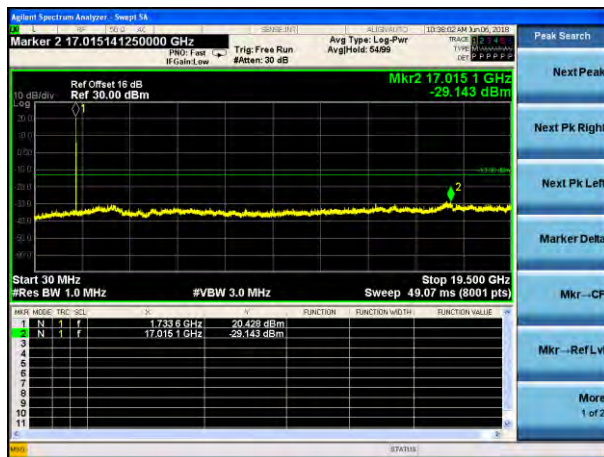

Test Mode: LTE Band 2
Channel Bandwidth: 20MHz(16QAM)

Lowest channel

Middle channel

Highest channel

Test Mode: LTE Band 4
Channel Bandwidth: 1.4MHz (QPSK)

Test Mode: LTE Band 4
Channel Bandwidth: 1.4MHz (16QAM)

Lowest channel

Middle channel

Highest channel

Test Mode: LTE Band 4
Channel Bandwidth: 3MHz (QPSK)

Test Mode: LTE Band 4
Channel Bandwidth: 3MHz (16QAM)

Lowest channel

Middle channel

Highest channel

Test Mode: LTE Band 4
Channel Bandwidth: 5MHz (QPSK)

Test Mode: LTE Band 4
Channel Bandwidth: 5MHz (16QAM)

Lowest channel

Middle channel

Highest channel

Test Mode: LTE Band 4
Channel Bandwidth: 10MHz (QPSK)

Test Mode: LTE Band 4
Channel Bandwidth: 10MHz (16QAM)

Lowest channel

Middle channel

Highest channel

Test Mode: LTE Band 4
Channel Bandwidth: 15MHz (QPSK)

Test Mode: LTE Band 4
Channel Bandwidth: 15MHz (16QAM)