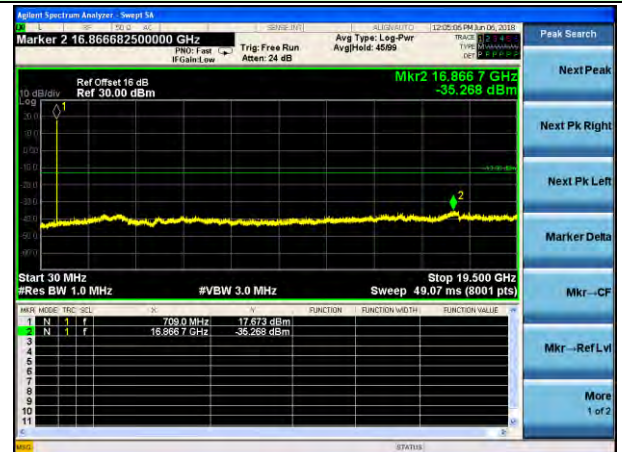

Test Mode: LTE Band 7
Channel Bandwidth: 10MHz (16QAM)

Lowest channel

Middle channel

Highest channel

Test Mode: LTE Band 7
Channel Bandwidth: 15MHz (QPSK)

Test Mode: LTE Band 7
Channel Bandwidth: 1.5MHz (16QAM)

Lowest channel

Middle channel

Highest channel

Test Mode: LTE Band 7
Channel Bandwidth:20MHz (QPSK)

Test Mode: LTE Band 7
Channel Bandwidth:20MHz (16QAM)

Lowest channel

Middle channel

Highest channel

Test Mode: LTE Band 17
Channel Bandwidth:5MHz (QPSK)

Test Mode: LTE Band 17
Channel Bandwidth:5MHz (16QAM)

Lowest channel

Middle channel

Highest channel

Test Mode: LTE Band 17
Channel Bandwidth: 10MHz (QPSK)

Test Mode: LTE Band 17
Channel Bandwidth: 10MHz (16QAM)

Lowest channel

Middle channel

Highest channel