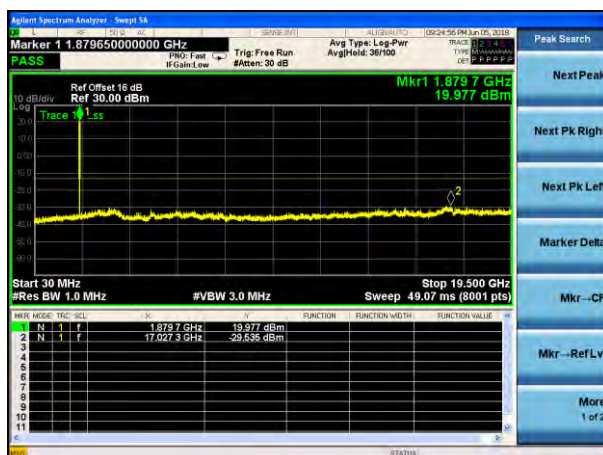

Appendix D: Conducted Spurious Emission

Test Graphs

Test Mode: LTE Band 2
Channel Bandwidth: 1.4MHz (QPSK)

Test Mode: LTE Band 2
Channel Bandwidth: 1.4MHz (16QAM)

Lowest channel

Middle channel

Highest channel

Test Mode: LTE Band 2
Channel Bandwidth: 3MHz (QPSK)

Test Mode: LTE Band 2
Channel Bandwidth: 3MHz (16QAM)

Lowest channel

Middle channel

Highest channel

Test Mode: LTE Band 2
Channel Bandwidth: 5MHz(QPSK)

Test Mode: LTE Band 2
Channel Bandwidth: 5MHz(16QAM)

Lowest channel

Middle channel

Highest channel

Test Mode: LTE Band 2
Channel Bandwidth: 10MHz(QPSK)

Test Mode: LTE Band 2
Channel Bandwidth: 10MHz(16QAM)

Lowest channel

Middle channel

Highest channel