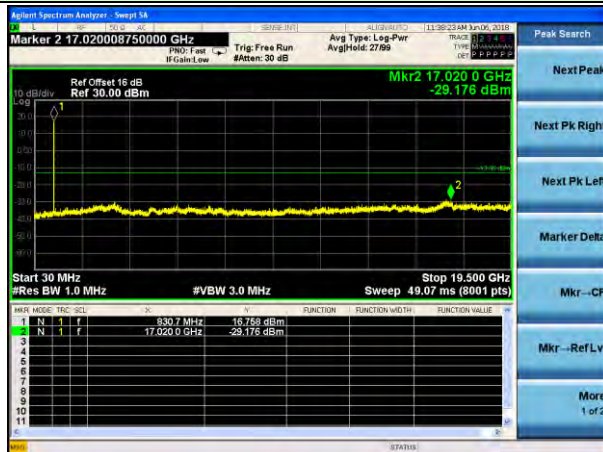

Test Mode: LTE Band 5
Channel Bandwidth: 3MHz (16QAM)

Lowest channel

Middle channel

Highest channel

Test Mode: LTE Band 5
Channel Bandwidth: 5MHz (QPSK)

Test Mode: LTE Band 5
Channel Bandwidth: 5MHz (16QAM)

Lowest channel

Middle channel

Highest channel

Test Mode: LTE Band 5
Channel Bandwidth: 10MHz (QPSK)

Test Mode: LTE Band 5
Channel Bandwidth: 10MHz (16QAM)

Lowest channel

Middle channel

Highest channel

Test Mode: LTE Band 7
Channel Bandwidth: 5MHz (QPSK)

Test Mode: LTE Band 7
Channel Bandwidth: 5MHz (16QAM)

Lowest channel

Middle channel

Highest channel

Test Mode: LTE Band 7
Channel Bandwidth: 10MHz (QPSK)

Test Mode: LTE Band 7
Channel Bandwidth: 10MHz (16QAM)

Lowest channel

Middle channel

Highest channel

Test Mode: LTE Band 7
Channel Bandwidth: 15MHz (QPSK)

Test Mode: LTE Band 7
Channel Bandwidth: 1.5MHz (16QAM)