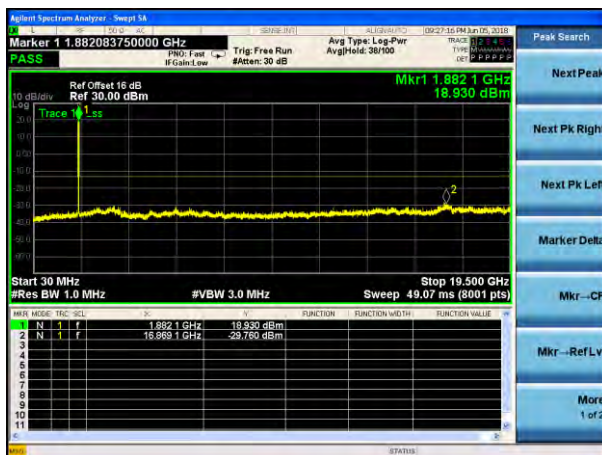

Appendix D: Conducted Spurious Emission

Test Graphs

Test Mode: LTE Band 2
Channel Bandwidth: 1.4MHz (QPSK)

Test Mode: LTE Band 2
Channel Bandwidth: 1.4MHz (16QAM)

Lowest channel

Middle channel

Highest channel

Test Mode: LTE Band 2
Channel Bandwidth: 3MHz (QPSK)

Test Mode: LTE Band 2
Channel Bandwidth: 3MHz (16QAM)

Lowest channel

Middle channel

Highest channel

Test Mode: LTE Band 2
Channel Bandwidth: 5MHz(QPSK)

Test Mode: LTE Band 2
Channel Bandwidth: 5MHz(16QAM)

Lowest channel

Middle channel

Highest channel

Test Mode: LTE Band 2
Channel Bandwidth: 10MHz(QPSK)

Test Mode: LTE Band 2
Channel Bandwidth: 10MHz(16QAM)

Lowest channel

Middle channel

Highest channel

Test Mode: LTE Band 2
Channel Bandwidth: 15MHz(QPSK)

Test Mode: LTE Band 2
Channel Bandwidth: 15MHz(16QAM)

Lowest channel

Middle channel

Highest channel

Test Mode: LTE Band 2
Channel Bandwidth: 20MHz(QPSK)