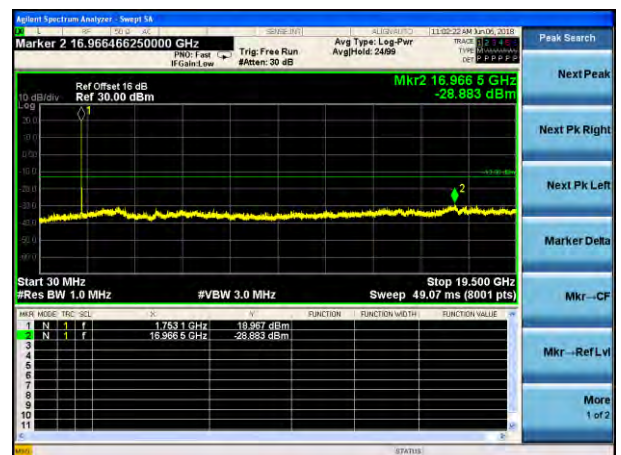

Lowest channel

Middle channel

Highest channel

Test Mode: LTE Band 4
Channel Bandwidth: 3MHz (QPSK)

Test Mode: LTE Band 4
Channel Bandwidth: 3MHz (16QAM)

Lowest channel

Middle channel

Highest channel

Test Mode: LTE Band 4
Channel Bandwidth: 5MHz (QPSK)

Test Mode: LTE Band 4
Channel Bandwidth: 5MHz (16QAM)

Lowest channel

Middle channel

Highest channel

Test Mode: LTE Band 4
Channel Bandwidth: 10MHz (QPSK)

Test Mode: LTE Band 4
Channel Bandwidth: 10MHz (16QAM)

Lowest channel

Middle channel

Highest channel

Test Mode: LTE Band 4
Channel Bandwidth: 15MHz (QPSK)

Test Mode: LTE Band 4
Channel Bandwidth: 15MHz (16QAM)

Lowest channel

Middle channel

Highest channel

Test Mode: LTE Band 4
Channel Bandwidth: 20MHz (QPSK)

Test Mode: LTE Band 4
Channel Bandwidth: 20MHz (16QAM)

Lowest channel

Middle channel

Highest channel