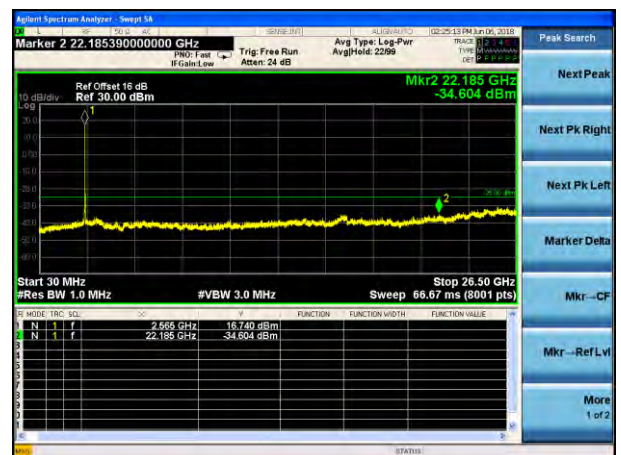

Lowest channel

Middle channel

Highest channel

Test Mode: LTE Band 5
Channel Bandwidth: 10MHz (QPSK)

Test Mode: LTE Band 5
Channel Bandwidth: 10MHz (16QAM)

Lowest channel

Middle channel

Highest channel

Test Mode: LTE Band 7
Channel Bandwidth: 5MHz (QPSK)

Test Mode: LTE Band 7
Channel Bandwidth: 5MHz (16QAM)

Lowest channel

Middle channel

Highest channel

Test Mode: LTE Band 7
Channel Bandwidth: 10MHz (QPSK)

Test Mode: LTE Band 7
Channel Bandwidth: 10MHz (16QAM)

Lowest channel

Middle channel

Highest channel

Test Mode: LTE Band 7
Channel Bandwidth: 15MHz (QPSK)

Test Mode: LTE Band 7
Channel Bandwidth: 1.5MHz (16QAM)

Lowest channel

Middle channel

Highest channel

Test Mode: LTE Band 7
Channel Bandwidth:20MHz (QPSK)

Test Mode: LTE Band 7
Channel Bandwidth:20MHz (16QAM)

Lowest channel

Middle channel

Highest channel