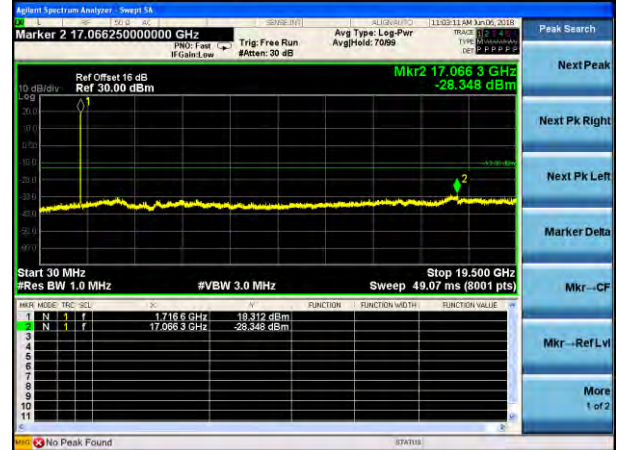

Lowest channel

Middle channel

Highest channel

Test Mode: LTE Band 4
Channel Bandwidth: 3MHz (QPSK)

Test Mode: LTE Band 4
Channel Bandwidth: 3MHz (16QAM)

Lowest channel

Middle channel

Highest channel

Test Mode: LTE Band 4
Channel Bandwidth: 5MHz (QPSK)

Test Mode: LTE Band 4
Channel Bandwidth: 5MHz (16QAM)

Lowest channel

Middle channel

Highest channel

Test Mode: LTE Band 4
Channel Bandwidth: 10MHz (QPSK)

Test Mode: LTE Band 4
Channel Bandwidth: 10MHz (16QAM)

Lowest channel

Middle channel

Highest channel

Test Mode: LTE Band 4
Channel Bandwidth: 15MHz (QPSK)

Test Mode: LTE Band 4
Channel Bandwidth: 15MHz (16QAM)

Lowest channel

Middle channel

Highest channel

Test Mode: LTE Band 4
Channel Bandwidth: 20MHz (QPSK)

Test Mode: LTE Band 4
Channel Bandwidth: 20MHz (16QAM)

Lowest channel

Middle channel

Highest channel