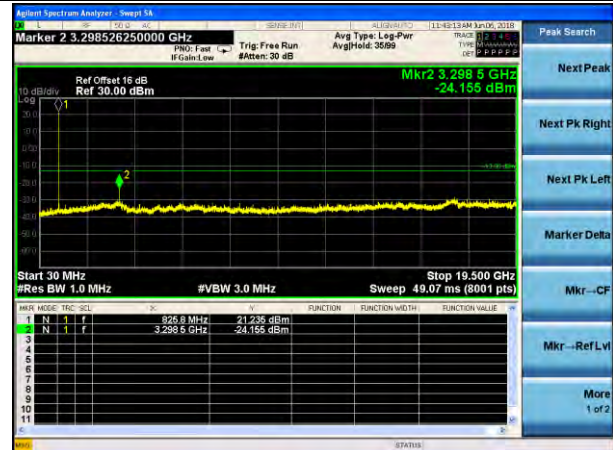

Test Mode: LTE Band 4
Channel Bandwidth: 10MHz (16QAM)

Lowest channel

Middle channel

Highest channel

Test Mode: LTE Band 4
Channel Bandwidth: 15MHz (QPSK)

Test Mode: LTE Band 4
Channel Bandwidth: 15MHz (16QAM)

Lowest channel

Middle channel

Highest channel

Test Mode: LTE Band 4
Channel Bandwidth: 20MHz (QPSK)

Test Mode: LTE Band 4
Channel Bandwidth: 20MHz (16QAM)

Lowest channel

Middle channel

Highest channel

Test Mode: LTE Band 5
Channel Bandwidth: 1.4MHz (QPSK)

Test Mode: LTE Band 5
Channel Bandwidth: 1.4MHz (16QAM)

Lowest channel

Middle channel

Highest channel

Test Mode: LTE Band 5
Channel Bandwidth: 3MHz (QPSK)

Test Mode: LTE Band 5
Channel Bandwidth: 3MHz (16QAM)

Lowest channel

Middle channel

Highest channel

Test Mode: LTE Band 5
Channel Bandwidth: 5MHz (QPSK)

Test Mode: LTE Band 5
Channel Bandwidth: 5MHz (16QAM)