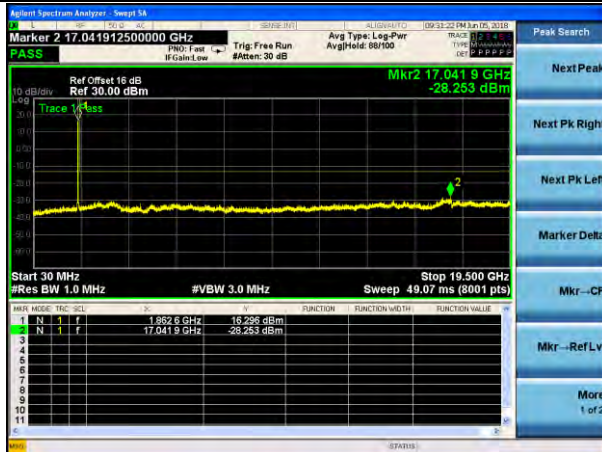

Lowest channel

Middle channel

Highest channel

Test Mode: LTE Band 2
Channel Bandwidth: 10MHz(QPSK)

Test Mode: LTE Band 2
Channel Bandwidth: 10MHz(16QAM)

Lowest channel

Middle channel

Highest channel

Test Mode: LTE Band 2
Channel Bandwidth: 15MHz(QPSK)

Test Mode: LTE Band 2
Channel Bandwidth: 15MHz(16QAM)

Lowest channel

Middle channel

Highest channel

Test Mode: LTE Band 2
Channel Bandwidth: 20MHz(QPSK)

Test Mode: LTE Band 2
Channel Bandwidth: 20MHz(16QAM)

Lowest channel

Middle channel

Highest channel

Test Mode: LTE Band 4
Channel Bandwidth: 1.4MHz (QPSK)

Test Mode: LTE Band 4
Channel Bandwidth: 1.4MHz (16QAM)

Lowest channel

Middle channel

Highest channel

Test Mode: LTE Band 4
Channel Bandwidth: 3MHz (QPSK)

Test Mode: LTE Band 4
Channel Bandwidth: 3MHz (16QAM)

Lowest channel

Middle channel

Highest channel