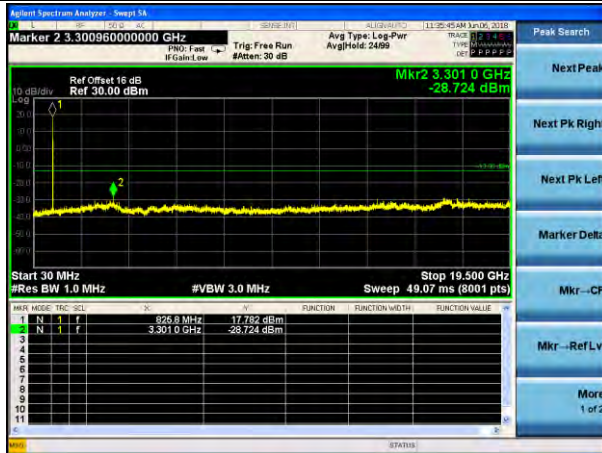

Lowest channel

Middle channel

Highest channel

Test Mode: LTE Band 4
Channel Bandwidth: 20MHz (QPSK)

Test Mode: LTE Band 4
Channel Bandwidth: 20MHz (16QAM)

Lowest channel

Middle channel

Highest channel

Test Mode: LTE Band 5
Channel Bandwidth: 1.4MHz (QPSK)

Test Mode: LTE Band 5
Channel Bandwidth: 1.4MHz (16QAM)

Lowest channel

Middle channel

Highest channel

Test Mode: LTE Band 5
Channel Bandwidth: 3MHz (QPSK)

Test Mode: LTE Band 5
Channel Bandwidth: 3MHz (16QAM)

Lowest channel

Middle channel

Highest channel

Test Mode: LTE Band 5
Channel Bandwidth: 5MHz (QPSK)

Test Mode: LTE Band 5
Channel Bandwidth: 5MHz (16QAM)

Lowest channel

Middle channel

Highest channel

Test Mode: LTE Band 5
Channel Bandwidth: 10MHz (QPSK)

Test Mode: LTE Band 5
Channel Bandwidth: 10MHz (16QAM)

Lowest channel

Middle channel

Highest channel