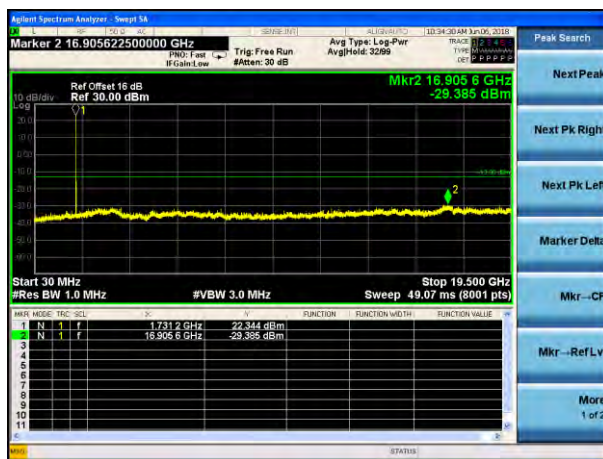

Test Mode: LTE Band 2
Channel Bandwidth: 15MHz(QPSK)

Test Mode: LTE Band 2
Channel Bandwidth: 15MHz(16QAM)

Lowest channel

Middle channel

Highest channel

Test Mode: LTE Band 2
Channel Bandwidth: 20MHz(QPSK)

Test Mode: LTE Band 2
Channel Bandwidth: 20MHz(16QAM)

Lowest channel

Middle channel

Highest channel

Test Mode: LTE Band 4
Channel Bandwidth: 1.4MHz (QPSK)

Test Mode: LTE Band 4
Channel Bandwidth: 1.4MHz (16QAM)

Lowest channel

Middle channel

Highest channel

Test Mode: LTE Band 4
Channel Bandwidth: 3MHz (QPSK)

Test Mode: LTE Band 4
Channel Bandwidth: 3MHz (16QAM)

Lowest channel

Middle channel

Highest channel

Test Mode: LTE Band 4
Channel Bandwidth: 5MHz (QPSK)

Test Mode: LTE Band 4
Channel Bandwidth: 5MHz (16QAM)

Lowest channel

Middle channel

Highest channel

Test Mode: LTE Band 4
Channel Bandwidth: 10MHz (QPSK)