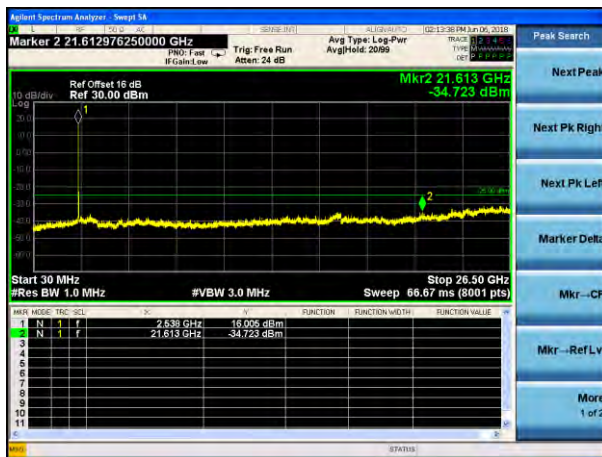

Lowest channel

Middle channel

Highest channel

Test Mode: LTE Band 5
Channel Bandwidth: 10MHz (QPSK)

Test Mode: LTE Band 5
Channel Bandwidth: 10MHz (16QAM)

Lowest channel

Middle channel

Highest channel

Test Mode: LTE Band 7
Channel Bandwidth: 5MHz (QPSK)

Test Mode: LTE Band 7
Channel Bandwidth: 5MHz (16QAM)

Lowest channel

Middle channel

Highest channel

Test Mode: LTE Band 7
Channel Bandwidth: 10MHz (QPSK)

Test Mode: LTE Band 7
Channel Bandwidth: 10MHz (16QAM)

Lowest channel

Middle channel

Highest channel

Test Mode: LTE Band 7
Channel Bandwidth: 15MHz (QPSK)

Test Mode: LTE Band 7
Channel Bandwidth: 1.5MHz (16QAM)

Lowest channel

Middle channel

Highest channel

Test Mode: LTE Band 7
Channel Bandwidth:20MHz (QPSK)

Test Mode: LTE Band 7
Channel Bandwidth:20MHz (16QAM)

Lowest channel

Middle channel

Highest channel