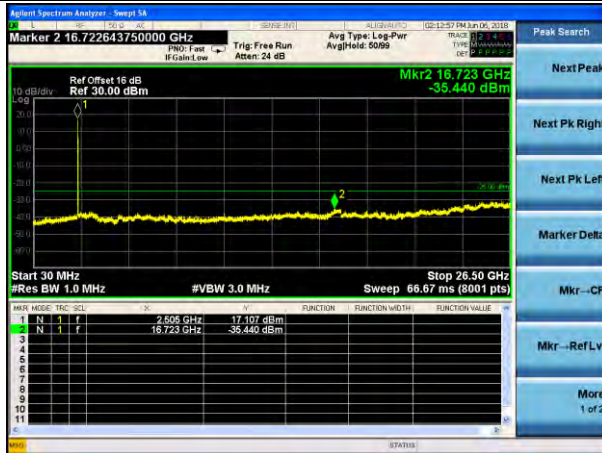

Lowest channel

Middle channel

Highest channel

Test Mode: LTE Band 5
Channel Bandwidth: 10MHz (QPSK)

Test Mode: LTE Band 5
Channel Bandwidth: 10MHz (16QAM)

Lowest channel

Middle channel

Highest channel

Test Mode: LTE Band 7
Channel Bandwidth: 5MHz (QPSK)

Test Mode: LTE Band 7
Channel Bandwidth: 5MHz (16QAM)

Lowest channel

Middle channel

Highest channel

Test Mode: LTE Band 7
Channel Bandwidth: 10MHz (QPSK)

Test Mode: LTE Band 7
Channel Bandwidth: 10MHz (16QAM)

Lowest channel

Middle channel

Highest channel

Test Mode: LTE Band 7
Channel Bandwidth: 15MHz (QPSK)

Test Mode: LTE Band 7
Channel Bandwidth: 1.5MHz (16QAM)

Lowest channel

Middle channel

Highest channel

Test Mode: LTE Band 7
Channel Bandwidth:20MHz (QPSK)

Test Mode: LTE Band 7
Channel Bandwidth:20MHz (16QAM)

Lowest channel

Middle channel

Highest channel