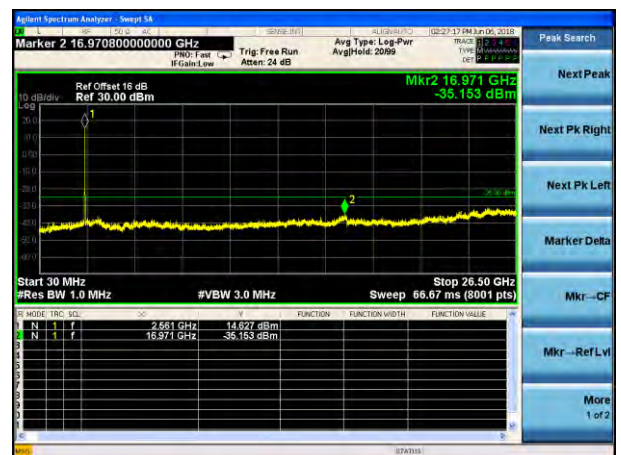

Lowest channel

Middle channel

Highest channel

Test Mode: LTE Band 5
Channel Bandwidth: 10MHz (QPSK)

Test Mode: LTE Band 5
Channel Bandwidth: 10MHz (16QAM)

Lowest channel

Middle channel

Highest channel

Test Mode: LTE Band 7
Channel Bandwidth: 5MHz (QPSK)

Test Mode: LTE Band 7
Channel Bandwidth: 5MHz (16QAM)

Lowest channel

Middle channel

Highest channel

Test Mode: LTE Band 7
Channel Bandwidth: 10MHz (QPSK)

Test Mode: LTE Band 7
Channel Bandwidth: 10MHz (16QAM)

Lowest channel

Middle channel

Highest channel

Test Mode: LTE Band 7
Channel Bandwidth: 15MHz (QPSK)

Test Mode: LTE Band 7
Channel Bandwidth: 1.5MHz (16QAM)

Lowest channel

Middle channel

Highest channel

Test Mode: LTE Band 7
Channel Bandwidth:20MHz (QPSK)

Test Mode: LTE Band 7
Channel Bandwidth:20MHz (16QAM)

Lowest channel

Middle channel

Highest channel