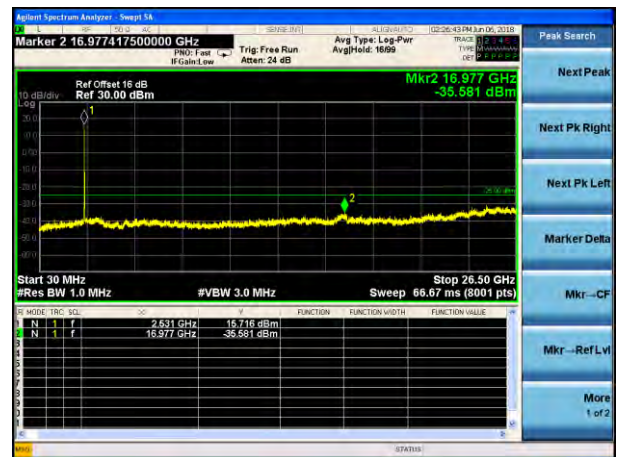

Lowest channel

Middle channel

Highest channel

Test Mode: LTE Band 5
Channel Bandwidth: 10MHz (QPSK)

Test Mode: LTE Band 5
Channel Bandwidth: 10MHz (16QAM)

Lowest channel

Middle channel

Highest channel

Test Mode: LTE Band 7
Channel Bandwidth: 5MHz (QPSK)

Test Mode: LTE Band 7
Channel Bandwidth: 5MHz (16QAM)

Lowest channel

Middle channel

Highest channel

Test Mode: LTE Band 7
Channel Bandwidth: 10MHz (QPSK)

Test Mode: LTE Band 7
Channel Bandwidth: 10MHz (16QAM)

Lowest channel

Middle channel

Highest channel

Test Mode: LTE Band 7
Channel Bandwidth: 15MHz (QPSK)

Test Mode: LTE Band 7
Channel Bandwidth: 1.5MHz (16QAM)

Lowest channel

Middle channel

Highest channel

Test Mode: LTE Band 7
Channel Bandwidth:20MHz (QPSK)

Test Mode: LTE Band 7
Channel Bandwidth:20MHz (16QAM)

Lowest channel

Middle channel

Highest channel