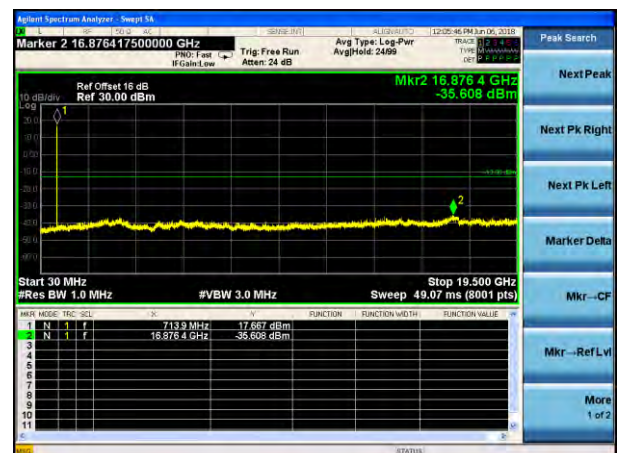

Lowest channel

Middle channel

Highest channel

Test Mode: LTE Band 7
Channel Bandwidth:20MHz (QPSK)

Test Mode: LTE Band 7
Channel Bandwidth:20MHz (16QAM)

Lowest channel

Middle channel

Highest channel

Test Mode: LTE Band 17
Channel Bandwidth:5MHz (QPSK)

Test Mode: LTE Band 17
Channel Bandwidth:5MHz (16QAM)

Lowest channel

Middle channel

Highest channel

Test Mode: LTE Band 17
Channel Bandwidth: 10MHz (QPSK)

Test Mode: LTE Band 17
Channel Bandwidth: 10MHz (16QAM)

Lowest channel

Middle channel

Highest channel