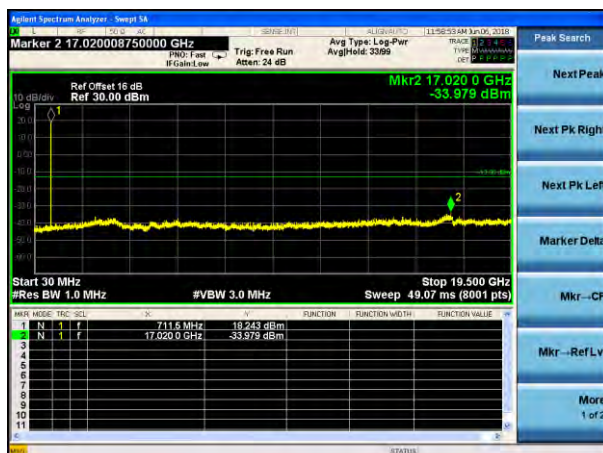

Lowest channel

Middle channel

Highest channel

Test Mode: LTE Band 7
Channel Bandwidth:20MHz (QPSK)

Test Mode: LTE Band 7
Channel Bandwidth:20MHz (16QAM)

Lowest channel

Middle channel

Highest channel

Test Mode: LTE Band 17
Channel Bandwidth:5MHz (QPSK)

Test Mode: LTE Band 17
Channel Bandwidth:5MHz (16QAM)

Lowest channel

Middle channel

Highest channel

Test Mode: LTE Band 17
Channel Bandwidth: 10MHz (QPSK)

Test Mode: LTE Band 17
Channel Bandwidth: 10MHz (16QAM)

Lowest channel

Middle channel

Highest channel