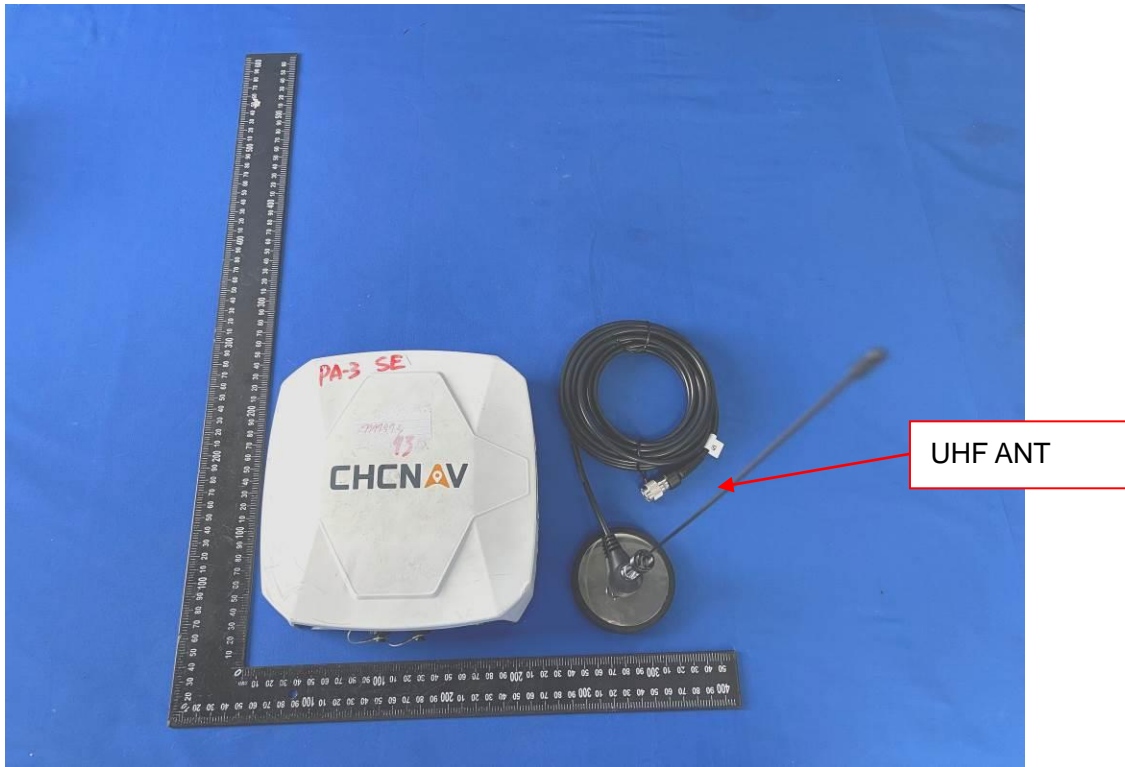

FCC ID: SY4-A02043

Model No.: PA-3 Plus

Overall view(PA-3 Plus)

Overall view(PA-3 Plus)

Overall view(PA-3 Plus)

Overall view(PA-3 Plus)

Overall view(PA-3 Plus)

Overall view(PA-3 Plus)

Port View(PA-3 Plus)

Port View (PA-3 Plus)

Model No.: PA-3 SE

Overall view(PA-3 SE)

Overall view(PA-3 SE)

Overall view(PA-3 SE)

Overall view(PA-3 SE)

Overall view(PA-3 SE)

Overall view(PA-3 SE)

Overall view(PA-3 SE)

Port View (PA-3 SE)

Port View (PA-3 SE)

Model No.: PA-3 Pro

Overall view(PA-3 Pro)

Overall view(PA-3 Pro)

Overall view(PA-3 Pro)