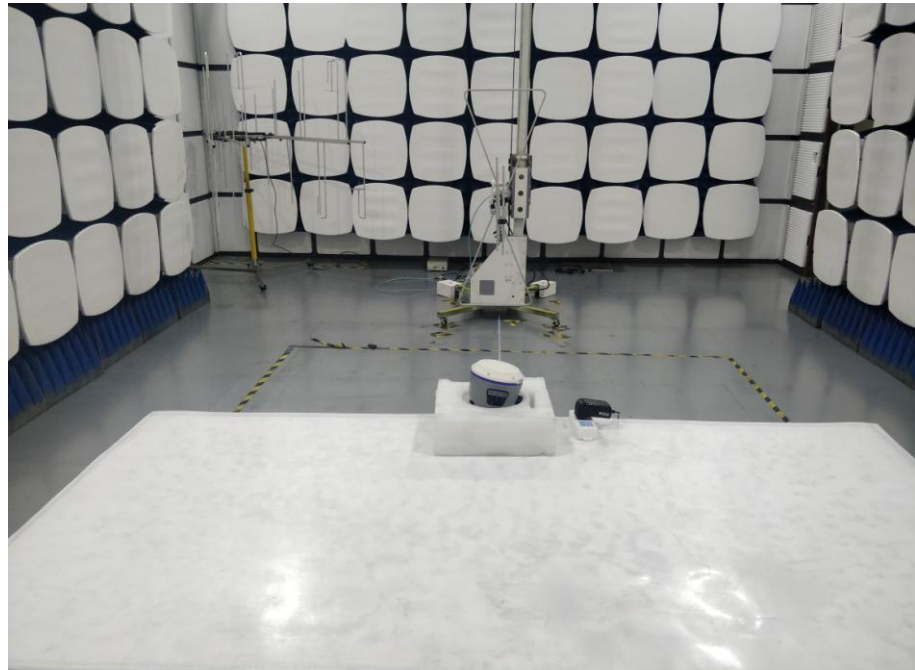

Photos of Radiated Emission Test (In Semi Anechoic Chamber 30MHz~1GHz)

Photos of Radiated Emission Test (In Semi Anechoic Chamber above 1GHz)