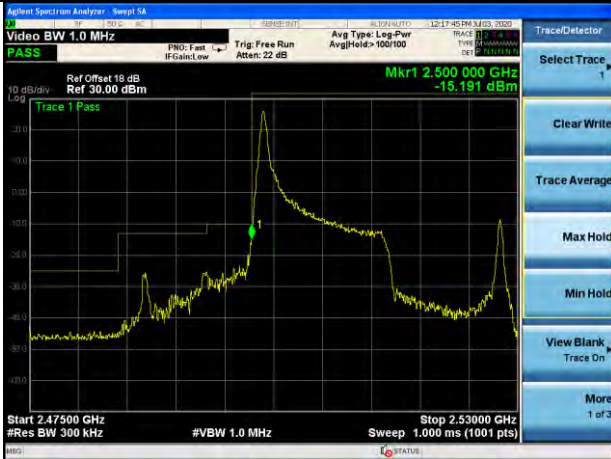

Lowest channel

Highest channel

Test Mode: LTE Band 7 / 5MHz / 25RB / 16-QAM

Lowest channel

Highest channel

Test Mode: LTE Band 7 / 10MHz / 1RB / 16-QAM

Lowest channel

Highest channel

Test Mode: LTE Band 7 / 10MHz / 50RB / 16-QAM

Lowest channel

Highest channel

Test Mode: LTE Band 7 / 15MHz / 1RB / 16-QAM

Lowest channel

Highest channel

Test Mode: LTE Band 7 / 15MHz / 75RB / 16-QAM

Lowest channel

Highest channel

Test Mode: LTE Band 7 / 20MHz / 1RB / 16-QAM

Lowest channel

Highest channel

Test Mode: LTE Band 7 / 20MHz / 100RB / 16-QAM

Lowest channel

Highest channel

Note: All bandwidth and modulation are tested, only the worst result is reported.