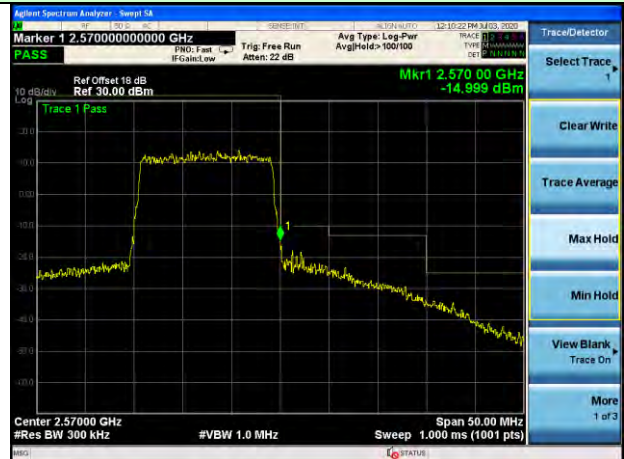

Test Mode: LTE Band 7 / 10MHz / 50RB / QPSK

Lowest channel

Highest channel

Test Mode: LTE Band 7 / 15MHz / 1RB / QPSK

Lowest channel

Highest channel

Test Mode: LTE Band 7 / 15MHz / 75RB / QPSK

Lowest channel

Highest channel

Test Mode: LTE Band 7 / 20MHz / 1RB / QPSK

Lowest channel

Highest channel

Test Mode: LTE Band 7 / 20MHz / 100RB / QPSK

Lowest channel

Highest channel

Test Mode: LTE Band 7 / 5MHz / 1RB / 16-QAM

Lowest channel

Highest channel

Test Mode: LTE Band 7 / 5MHz / 25RB / 16-QAM

Lowest channel

Highest channel

Test Mode: LTE Band 7 / 10MHz / 1RB / 16-QAM

Lowest channel

Highest channel