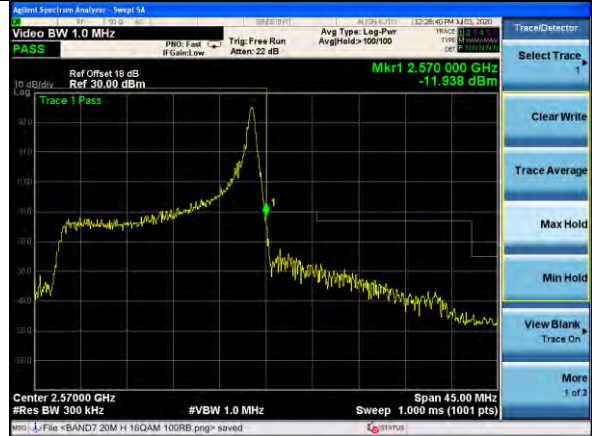

Lowest channel

Highest channel

Test Mode: LTE Band 7 / 5MHz / 25RB / 16-QAM

Lowest channel

Highest channel

Test Mode: LTE Band 7 / 10MHz / 1RB / 16-QAM

Lowest channel

Highest channel

Test Mode: LTE Band 7 / 10MHz / 50RB / 16-QAM

Lowest channel

Highest channel

Test Mode: LTE Band 7 / 15MHz / 1RB / 16-QAM

Lowest channel

Highest channel

Test Mode: LTE Band 7 / 15MHz / 75RB / 16-QAM

Lowest channel

Highest channel

Test Mode: LTE Band 7 / 20MHz / 1RB / 16-QAM

Lowest channel

Highest channel

Test Mode: LTE Band 7 / 20MHz / 100RB / 16-QAM

Lowest channel

Highest channel

Note: All bandwidth and modulation are tested, only the worst result is reported.