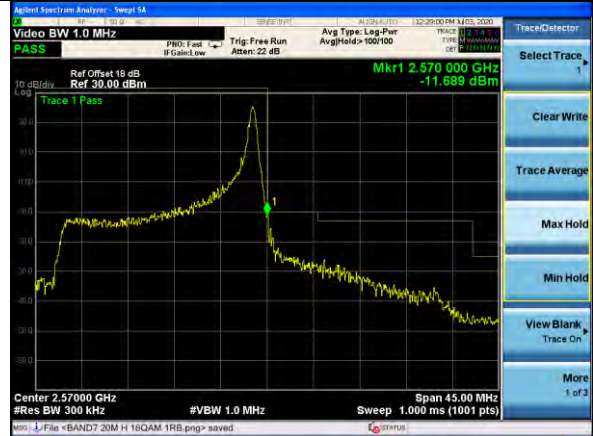

Test Mode: LTE Band 7 / 10MHz / 50RB / QPSK

Lowest channel

Highest channel

Test Mode: LTE Band 7 / 15MHz / 1RB / QPSK

Lowest channel

Highest channel

Test Mode: LTE Band 7 / 15MHz / 75RB / QPSK

Lowest channel

Highest channel

Test Mode: LTE Band 7 / 20MHz / 1RB / QPSK

Lowest channel

Highest channel

Test Mode: LTE Band 7 / 20MHz / 100RB / QPSK

Lowest channel

Highest channel

Test Mode: LTE Band 7 / 5MHz / 1RB / 16-QAM

Lowest channel

Highest channel

Test Mode: LTE Band 7 / 5MHz / 25RB / 16-QAM

Lowest channel

Highest channel

Test Mode: LTE Band 7 / 10MHz / 1RB / 16-QAM

Lowest channel

Highest channel