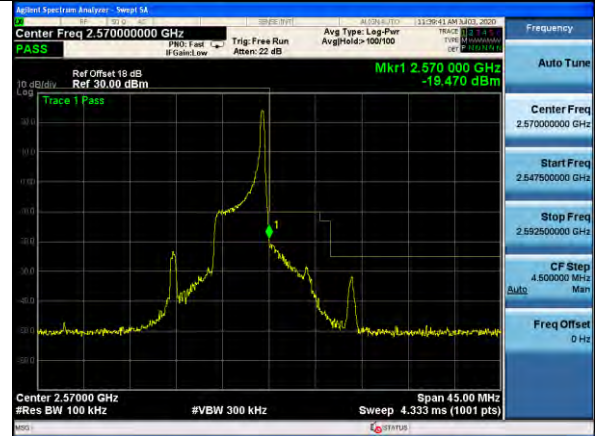

Test Mode: LTE Band 7 / 10MHz / 50RB / QPSK

Lowest channel

Highest channel

Test Mode: LTE Band 7 / 15MHz / 1RB / QPSK

Lowest channel

Highest channel

Test Mode: LTE Band 7 / 15MHz / 75RB / QPSK

Lowest channel

Highest channel

Test Mode: LTE Band 7 / 20MHz / 1RB / QPSK

Lowest channel

Highest channel

Test Mode: LTE Band 7 / 20MHz / 100RB / QPSK

Lowest channel

Highest channel

Test Mode: LTE Band 7 / 5MHz / 1RB / 16-QAM

Lowest channel

Highest channel

Test Mode: LTE Band 7 / 5MHz / 25RB / 16-QAM

Lowest channel

Highest channel

Test Mode: LTE Band 7 / 10MHz / 1RB / 16-QAM

Lowest channel

Highest channel