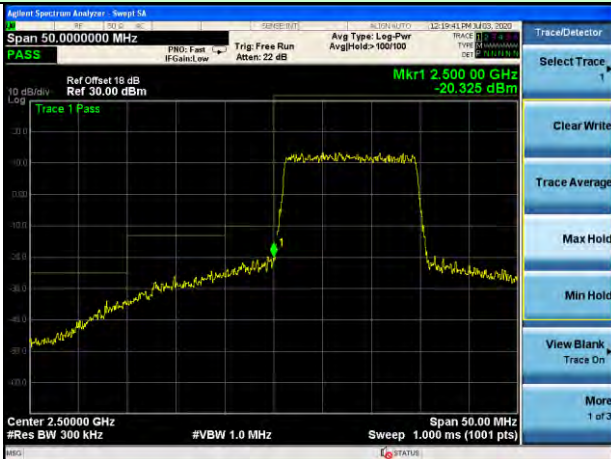

Lowest channel

Highest channel

Test Mode: LTE Band 7 / 5MHz / 25RB / 16-QAM

Lowest channel

Highest channel

Test Mode: LTE Band 7 / 10MHz / 1RB / 16-QAM

Lowest channel

Highest channel

Test Mode: LTE Band 7 / 10MHz / 50RB / 16-QAM

Lowest channel

Highest channel

Test Mode: LTE Band 7 / 15MHz / 1RB / 16-QAM

Lowest channel

Highest channel

Test Mode: LTE Band 7 / 15MHz / 75RB / 16-QAM

Lowest channel

Highest channel

Test Mode: LTE Band 7 / 20MHz / 1RB / 16-QAM

Lowest channel

Highest channel

Test Mode: LTE Band 7 / 20MHz / 100RB / 16-QAM

Lowest channel

Highest channel

Note: All bandwidth and modulation are tested, only the worst result is reported.