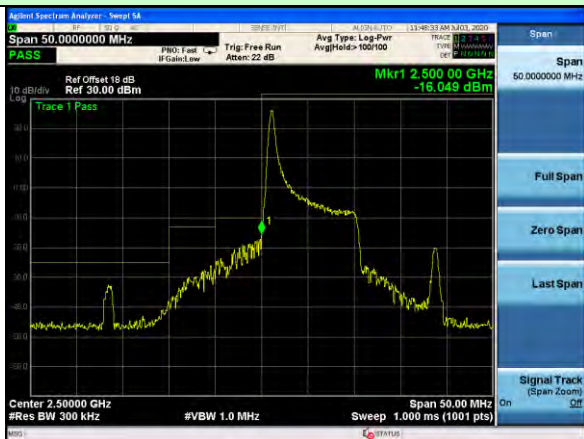

Highest channel

Test Mode: LTE Band 7 / 20MHz / 1RB / QPSK

Lowest channel

Highest channel

Test Mode: LTE Band 7 / 20MHz / 100RB / QPSK

Lowest channel

Highest channel

Test Mode: LTE Band 7 / 5MHz / 1RB / 16-QAM

Lowest channel

Highest channel

Test Mode: LTE Band 7 / 5MHz / 25RB / 16-QAM

Lowest channel

Highest channel

Test Mode: LTE Band 7 / 10MHz / 1RB / 16-QAM

Lowest channel

Highest channel

Test Mode: LTE Band 7 / 10MHz / 50RB / 16-QAM

Lowest channel

Highest channel

Test Mode: LTE Band 7 / 15MHz / 1RB / 16-QAM

Lowest channel

Highest channel

Test Mode: LTE Band 7 / 15MHz / 75RB / 16-QAM

Lowest channel