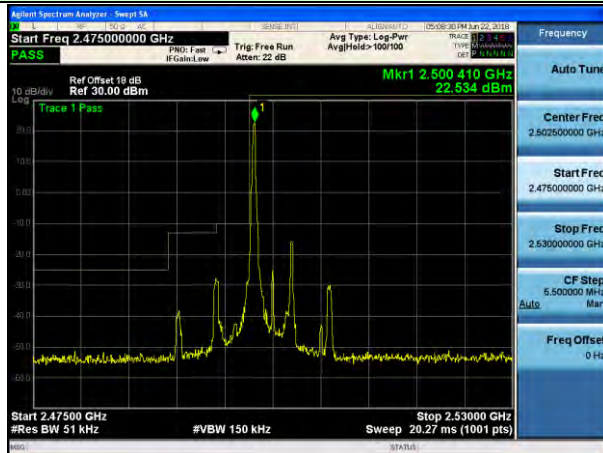

Test Mode: LTE Band 5 / 10MHz / 16QAM / 1RB

Lowest channel

Highest channel

Test Mode: LTE Band 5 / 1.4MHz / 16QAM / 6RB

Lowest channel

Highest channel

Test Mode: LTE Band 5 / 3MHz / 16QAM / 15RB

Lowest channel

Highest channel

Test Mode: LTE Band 5 / 5MHz / 16QAM / 25RB

Lowest channel

Highest channel

Test Mode: LTE Band 5 / 10MHz / 16QAM / 50RB

Lowest channel

Highest channel

Test Mode: LTE Band 7 / 5MHz / QPSK / 1RB

Lowest channel

Highest channel

Test Mode: LTE Band 7 / 10MHz / QPSK / 1RB

Lowest channel

Highest channel

Test Mode: LTE Band 7 / 15MHz / QPSK / 1RB

Lowest channel

Highest channel

Test Mode: LTE Band 7 / 20MHz / QPSK / 1RB

Lowest channel

Highest channel

Test Mode: LTE Band 7 / 5MHz / QPSK / 25RB

Lowest channel

Highest channel

Test Mode: LTE Band 7 / 10MHz / QPSK / 50RB

Lowest channel