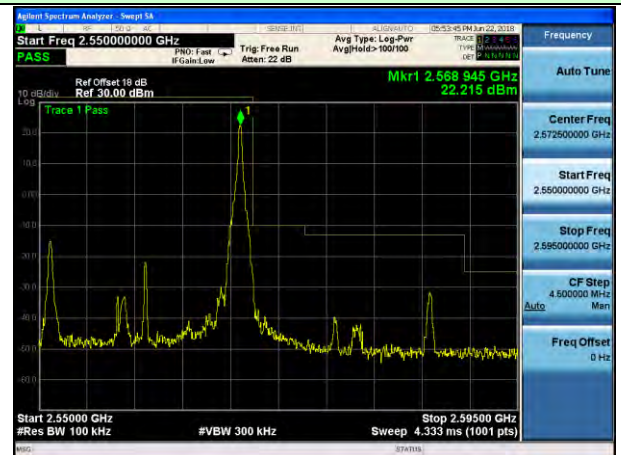

Highest channel

Test Mode: LTE Band 5 / 5MHz / 16QAM / 25RB

Lowest channel

Highest channel

Test Mode: LTE Band 5 / 10MHz / 16QAM / 50RB

Lowest channel

Highest channel

Test Mode: LTE Band 7 / 5MHz / QPSK / 1RB

Lowest channel

Highest channel

Test Mode: LTE Band 7 / 10MHz / QPSK / 1RB

Lowest channel

Highest channel

Test Mode: LTE Band 7 / 15MHz / QPSK / 1RB

Lowest channel

Highest channel

Test Mode: LTE Band 7 / 20MHz / QPSK / 1RB

Lowest channel

Highest channel

Test Mode: LTE Band 7 / 5MHz / QPSK / 25RB

Lowest channel

Highest channel

Test Mode: LTE Band 7 / 10MHz / QPSK / 50RB

Lowest channel

Highest channel

Test Mode: LTE Band 7 / 15MHz / QPSK / 75RB

Lowest channel

Highest channel

Test Mode: LTE Band 7 / 20MHz / QPSK / 100RB

Lowest channel

Highest channel

Test Mode: LTE Band 7 / 5MHz / 16QAM / 1RB