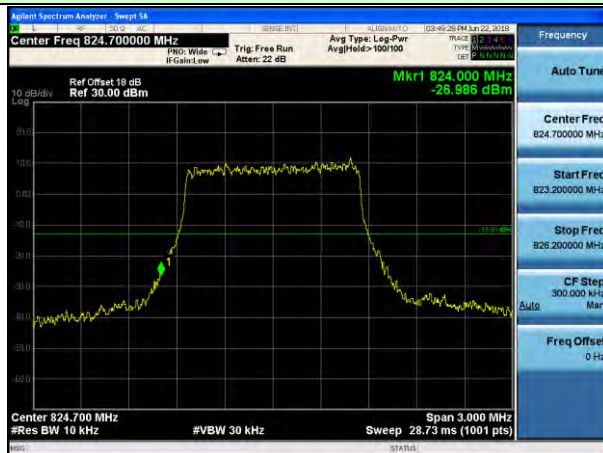

Test Mode: LTE Band 5 / 10MHz / 16QAM / 1RB

Lowest channel

Highest channel

Test Mode: LTE Band 5 / 1.4MHz / 16QAM / 6RB

Lowest channel

Highest channel

Test Mode: LTE Band 5 / 3MHz / 16QAM / 15RB

Lowest channel

Highest channel

Test Mode: LTE Band 5 / 5MHz / 16QAM / 25RB

Lowest channel

Highest channel

Test Mode: LTE Band 5 / 10MHz / 16QAM / 50RB

Lowest channel

Highest channel

Test Mode: LTE Band 7 / 5MHz / QPSK / 1RB

Lowest channel

Highest channel

Test Mode: LTE Band 7 / 10MHz / QPSK / 1RB

Lowest channel

Highest channel

Test Mode: LTE Band 7 / 15MHz / QPSK / 1RB

Lowest channel

Highest channel