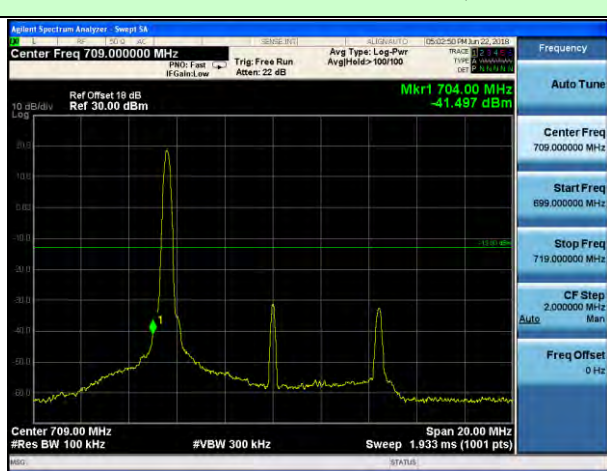

Lowest channel

Highest channel

Test Mode: LTE Band 17 / 10MHz / QPSK / 1RB

Lowest channel

Highest channel

Test Mode: LTE Band 17 / 5MHz / QPSK / 25RB

Lowest channel

Highest channel

Test Mode: LTE Band 17 / 10MHz / QPSK / 50RB

Lowest channel

Highest channel

Test Mode: LTE Band 17 / 5MHz / 16QAM / 1RB

Lowest channel

Highest channel

Test Mode: LTE Band 17 / 10MHz / 16QAM / 1RB

Lowest channel

Highest channel

Test Mode: LTE Band 17 / 5MHz / 16QAM / 25RB

Lowest channel

Highest channel

Test Mode: LTE Band 17 / 10MHz / 16QAM / 50RB

Lowest channel

Highest channel

Note: All bandwidth and modulation are tested, only the worst result is reported.