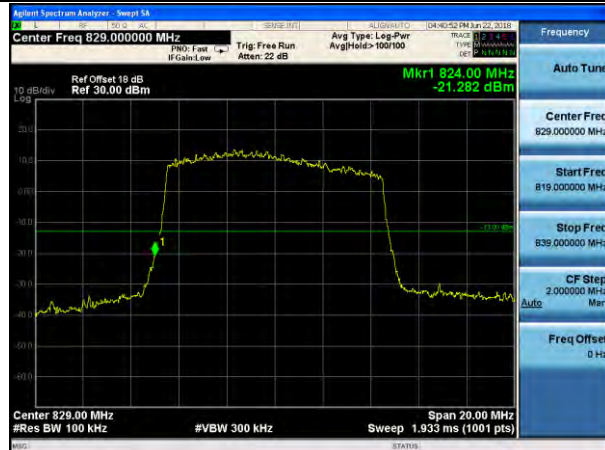

Test Mode: LTE Band 5 / 10MHz / 16QAM / 1RB

Lowest channel

Highest channel

Test Mode: LTE Band 5 / 1.4MHz / 16QAM / 6RB

Lowest channel

Highest channel

Test Mode: LTE Band 5 / 3MHz / 16QAM / 15RB

Lowest channel

Highest channel

Test Mode: LTE Band 5 / 5MHz / 16QAM / 25RB

Lowest channel

Highest channel

Test Mode: LTE Band 5 / 10MHz / 16QAM / 50RB

Lowest channel

Highest channel

Test Mode: LTE Band 7 / 5MHz / QPSK / 1RB

Lowest channel

Highest channel

Test Mode: LTE Band 7 / 10MHz / QPSK / 1RB

Lowest channel

Highest channel

Test Mode: LTE Band 7 / 15MHz / QPSK / 1RB

Lowest channel

Highest channel

Test Mode: LTE Band 7 / 20MHz / QPSK / 1RB

Lowest channel

Highest channel

Test Mode: LTE Band 7 / 5MHz / QPSK / 25RB

Lowest channel

Highest channel

Test Mode: LTE Band 7 / 10MHz / QPSK / 50RB

Lowest channel