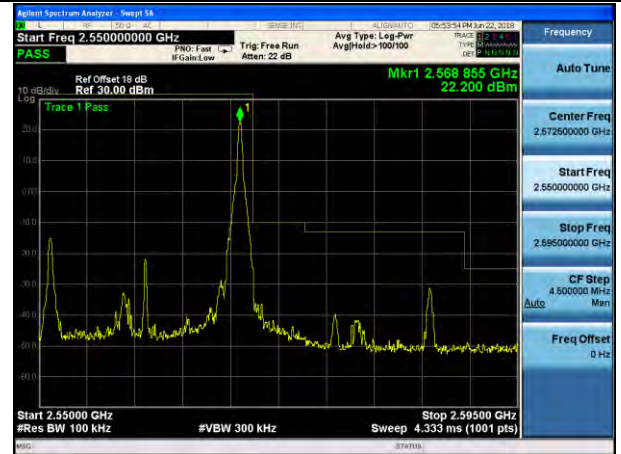

Highest channel

Test Mode: LTE Band 7 / 15MHz / QPSK / 75RB

Lowest channel

Highest channel

Test Mode: LTE Band 7 / 20MHz / QPSK / 100RB

Lowest channel

Highest channel

Test Mode: LTE Band 7 / 5MHz / 16QAM / 1RB

Lowest channel

Highest channel

Test Mode: LTE Band 7 / 10MHz / 16QAM / 1RB

Lowest channel

Highest channel

Test Mode: LTE Band 7 / 15MHz / 16QAM / 1RB

Lowest channel

Highest channel

Test Mode: LTE Band 7 / 20MHz / 16QAM / 1RB

Lowest channel

Highest channel

Test Mode: LTE Band 7 / 5MHz / 16QAM / 25RB

Lowest channel

Highest channel

Test Mode: LTE Band 7 / 10MHz / 16QAM / 50RB

Lowest channel

Highest channel

Test Mode: LTE Band 7 / 15MHz / 16QAM / 75RB

Lowest channel

Highest channel

Test Mode: LTE Band 7 / 20MHz / 16QAM / 100RB

Lowest channel

Highest channel

Test Mode: LTE Band 17 / 5MHz / QPSK / 1RB