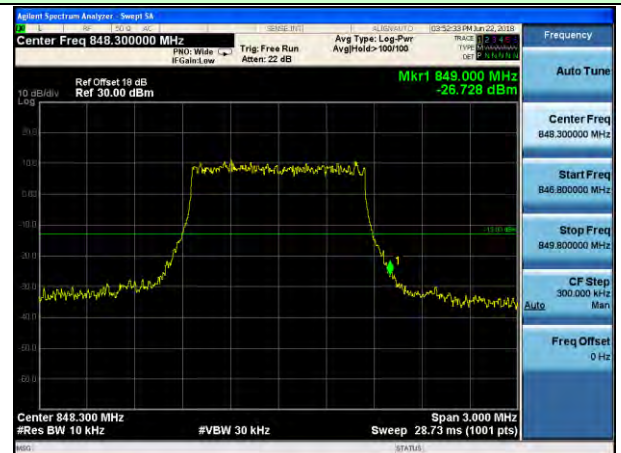

Test Mode: LTE Band 5 / 10MHz / 16QAM / 1RB

Lowest channel

Highest channel

Test Mode: LTE Band 5 / 1.4MHz / 16QAM / 6RB

Lowest channel

Highest channel

Test Mode: LTE Band 5 / 3MHz / 16QAM / 15RB

Lowest channel

Highest channel

Test Mode: LTE Band 5 / 5MHz / 16QAM / 25RB

Lowest channel

Highest channel

Test Mode: LTE Band 5 / 10MHz / 16QAM / 50RB

Lowest channel

Highest channel

Test Mode: LTE Band 7 / 5MHz / QPSK / 1RB

Lowest channel

Highest channel

Test Mode: LTE Band 7 / 10MHz / QPSK / 1RB

Lowest channel

Highest channel

Test Mode: LTE Band 7 / 15MHz / QPSK / 1RB

Lowest channel

Highest channel