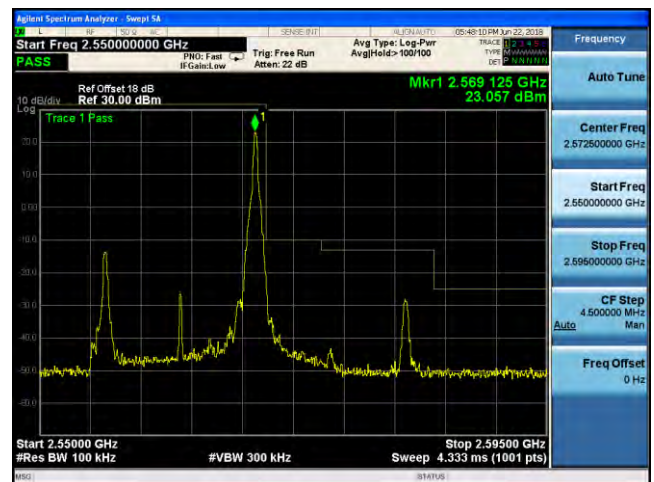

Highest channel

Test Mode: LTE Band 5 / 5MHz / 16QAM / 25RB

Lowest channel

Highest channel

Test Mode: LTE Band 5 / 10MHz / 16QAM / 50RB

Lowest channel

Highest channel

Test Mode: LTE Band 7 / 5MHz / QPSK / 1RB

Lowest channel

Highest channel

Test Mode: LTE Band 7 / 10MHz / QPSK / 1RB

Lowest channel

Highest channel

Test Mode: LTE Band 7 / 15MHz / QPSK / 1RB

Lowest channel

Highest channel

Test Mode: LTE Band 7 / 20MHz / QPSK / 1RB

Lowest channel

Highest channel

Test Mode: LTE Band 7 / 5MHz / QPSK / 25RB

Lowest channel

Highest channel

Test Mode: LTE Band 7 / 10MHz / QPSK / 50RB

Lowest channel

Highest channel

Test Mode: LTE Band 7 / 15MHz / QPSK / 75RB

Lowest channel

Highest channel

Test Mode: LTE Band 7 / 20MHz / QPSK / 100RB

Lowest channel

Highest channel

Test Mode: LTE Band 7 / 5MHz / 16QAM / 1RB