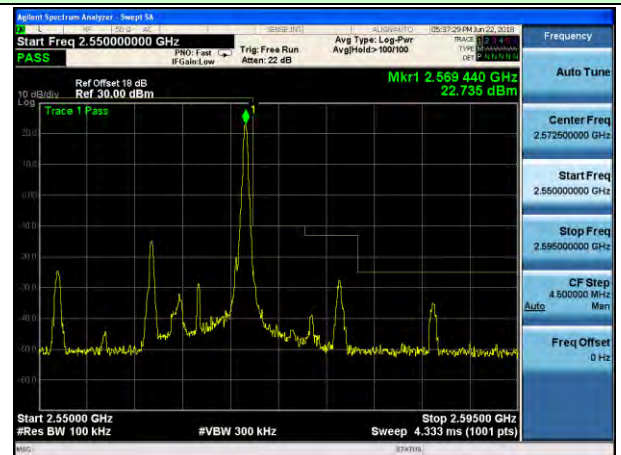

Highest channel

Test Mode: LTE Band 5 / 5MHz / 16QAM / 25RB

Lowest channel

Highest channel

Test Mode: LTE Band 5 / 10MHz / 16QAM / 50RB

Lowest channel

Highest channel

Test Mode: LTE Band 7 / 5MHz / QPSK / 1RB

Lowest channel

Highest channel

Test Mode: LTE Band 7 / 10MHz / QPSK / 1RB

Lowest channel

Highest channel

Test Mode: LTE Band 7 / 15MHz / QPSK / 1RB

Lowest channel

Highest channel

Test Mode: LTE Band 7 / 20MHz / QPSK / 1RB

Lowest channel

Highest channel

Test Mode: LTE Band 7 / 5MHz / QPSK / 25RB

Lowest channel

Highest channel

Test Mode: LTE Band 7 / 10MHz / QPSK / 50RB

Lowest channel

Highest channel

Test Mode: LTE Band 7 / 15MHz / QPSK / 75RB

Lowest channel

Highest channel

Test Mode: LTE Band 7 / 20MHz / QPSK / 100RB

Lowest channel

Highest channel

Test Mode: LTE Band 7 / 5MHz / 16QAM / 1RB