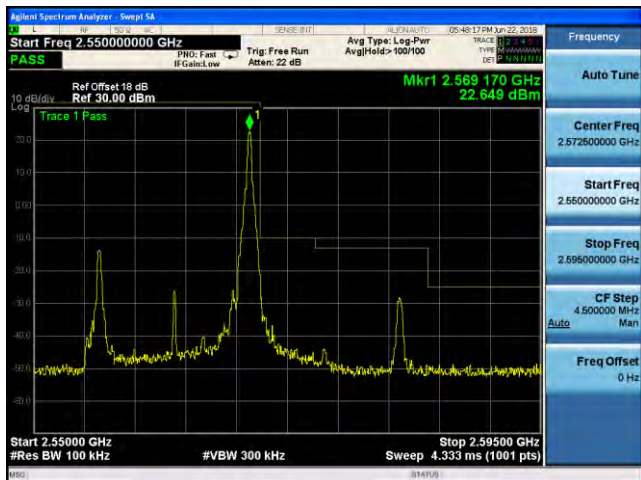

Highest channel

Test Mode: LTE Band 7 / 15MHz / QPSK / 75RB

Lowest channel

Highest channel

Test Mode: LTE Band 7 / 20MHz / QPSK / 100RB

Lowest channel

Highest channel

Test Mode: LTE Band 7 / 5MHz / 16QAM / 1RB

Lowest channel

Highest channel

Test Mode: LTE Band 7 / 10MHz / 16QAM / 1RB

Lowest channel

Highest channel

Test Mode: LTE Band 7 / 15MHz / 16QAM / 1RB

Lowest channel

Highest channel

Test Mode: LTE Band 7 / 20MHz / 16QAM / 1RB

Lowest channel

Highest channel

Test Mode: LTE Band 7 / 5MHz / 16QAM / 25RB

Lowest channel

Highest channel

Test Mode: LTE Band 7 / 10MHz / 16QAM / 50RB

Lowest channel

Highest channel

Test Mode: LTE Band 7 / 15MHz / 16QAM / 75RB

Lowest channel

Highest channel

Test Mode: LTE Band 7 / 20MHz / 16QAM / 100RB

Lowest channel

Highest channel

Test Mode: LTE Band 17 / 5MHz / QPSK / 1RB