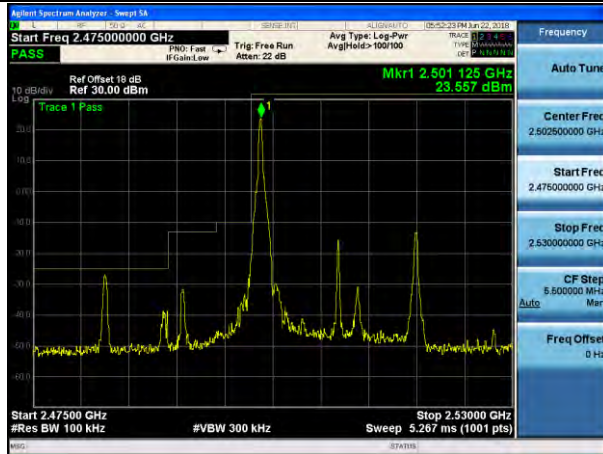

Highest channel

Test Mode: LTE Band 7 / 15MHz / QPSK / 75RB

Lowest channel

Highest channel

Test Mode: LTE Band 7 / 20MHz / QPSK / 100RB

Lowest channel

Highest channel

Test Mode: LTE Band 7 / 5MHz / 16QAM / 1RB

Lowest channel

Highest channel

Test Mode: LTE Band 7 / 10MHz / 16QAM / 1RB

Lowest channel

Highest channel

Test Mode: LTE Band 7 / 15MHz / 16QAM / 1RB

Lowest channel

Highest channel

Test Mode: LTE Band 7 / 20MHz / 16QAM / 1RB

Lowest channel

Highest channel

Test Mode: LTE Band 7 / 5MHz / 16QAM / 25RB

Lowest channel

Highest channel

Test Mode: LTE Band 7 / 10MHz / 16QAM / 50RB

Lowest channel

Highest channel

Test Mode: LTE Band 7 / 15MHz / 16QAM / 75RB

Lowest channel

Highest channel

Test Mode: LTE Band 7 / 20MHz / 16QAM / 100RB

Lowest channel

Highest channel

Test Mode: LTE Band 17 / 5MHz / QPSK / 1RB