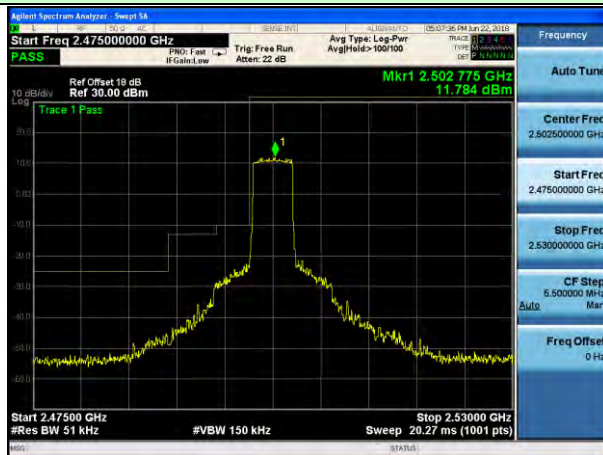

Lowest channel

Highest channel

Test Mode: LTE Band 7 / 10MHz / 16QAM / 1RB

Lowest channel

Highest channel

Test Mode: LTE Band 7 / 15MHz / 16QAM / 1RB

Lowest channel

Highest channel

Test Mode: LTE Band 7 / 20MHz / 16QAM / 1RB

Lowest channel

Highest channel

Test Mode: LTE Band 7 / 5MHz / 16QAM / 25RB

Lowest channel

Highest channel

Test Mode: LTE Band 7 / 10MHz / 16QAM / 50RB

Lowest channel

Highest channel

Test Mode: LTE Band 7 / 15MHz / 16QAM / 75RB

Lowest channel

Highest channel

Test Mode: LTE Band 7 / 20MHz / 16QAM / 100RB

Lowest channel

Highest channel

Test Mode: LTE Band 17 / 5MHz / QPSK / 1RB