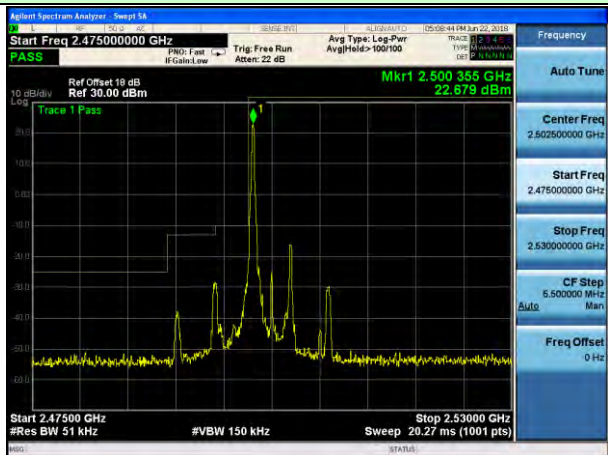

Test Mode: LTE Band 7 / 20MHz / QPSK / 1RB

Lowest channel

Highest channel

Test Mode: LTE Band 7 / 5MHz / QPSK / 25RB

Lowest channel

Highest channel

Test Mode: LTE Band 7 / 10MHz / QPSK / 50RB

Lowest channel

Highest channel

Test Mode: LTE Band 7 / 15MHz / QPSK / 75RB

Lowest channel

Highest channel

Test Mode: LTE Band 7 / 20MHz / QPSK / 100RB

Lowest channel

Highest channel

Test Mode: LTE Band 7 / 5MHz / 16QAM / 1RB

Lowest channel

Highest channel

Test Mode: LTE Band 7 / 10MHz / 16QAM / 1RB

Lowest channel

Highest channel

Test Mode: LTE Band 7 / 15MHz / 16QAM / 1RB

Lowest channel

Highest channel