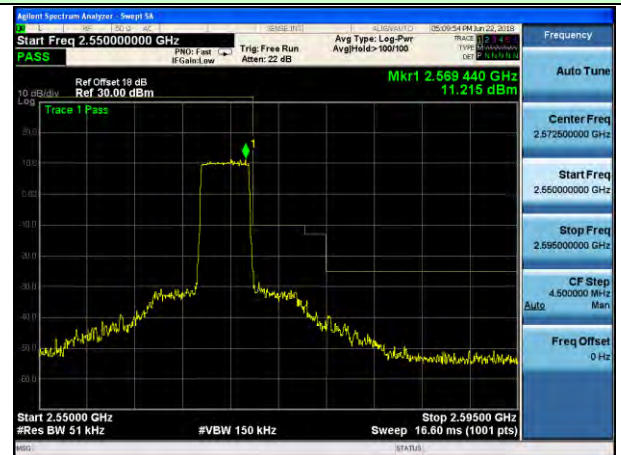

Lowest channel

Highest channel

Test Mode: LTE Band 7 / 10MHz / 16QAM / 1RB

Lowest channel

Highest channel

Test Mode: LTE Band 7 / 15MHz / 16QAM / 1RB

Lowest channel

Highest channel

Test Mode: LTE Band 7 / 20MHz / 16QAM / 1RB

Lowest channel

Highest channel

Test Mode: LTE Band 7 / 5MHz / 16QAM / 25RB

Lowest channel

Highest channel

Test Mode: LTE Band 7 / 10MHz / 16QAM / 50RB

Lowest channel

Highest channel

Test Mode: LTE Band 7 / 15MHz / 16QAM / 75RB

Lowest channel

Highest channel

Test Mode: LTE Band 7 / 20MHz / 16QAM / 100RB

Lowest channel

Highest channel

Test Mode: LTE Band 17 / 5MHz / QPSK / 1RB

Lowest channel

Highest channel

Test Mode: LTE Band 17 / 10MHz / QPSK / 1RB

Lowest channel

Highest channel

Test Mode: LTE Band 17 / 5MHz / QPSK / 25RB

Lowest channel

Highest channel