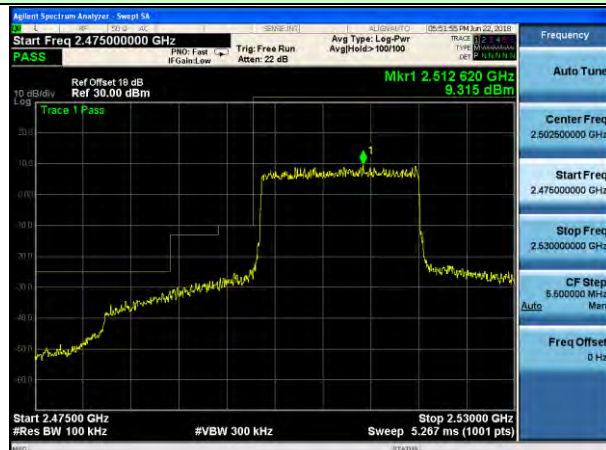

Test Mode: LTE Band 7 / 20MHz / 16QAM / 1RB

Lowest channel

Highest channel

Test Mode: LTE Band 7 / 5MHz / 16QAM / 25RB

Lowest channel

Highest channel

Test Mode: LTE Band 7 / 10MHz / 16QAM / 50RB

Lowest channel

Highest channel

Test Mode: LTE Band 7 / 15MHz / 16QAM / 75RB

Lowest channel

Highest channel

Test Mode: LTE Band 7 / 20MHz / 16QAM / 100RB

Lowest channel

Highest channel

Test Mode: LTE Band 17 / 5MHz / QPSK / 1RB

Lowest channel

Highest channel

Test Mode: LTE Band 17 / 10MHz / QPSK / 1RB

Lowest channel

Highest channel

Test Mode: LTE Band 17 / 5MHz / QPSK / 25RB

Lowest channel

Highest channel