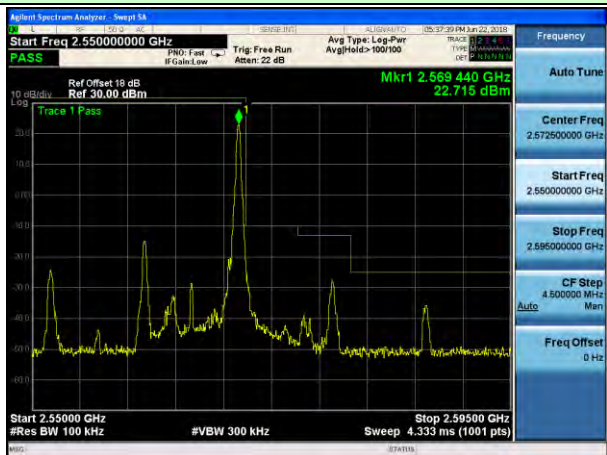

Highest channel

Test Mode: LTE Band 7 / 15MHz / QPSK / 75RB

Lowest channel

Highest channel

Test Mode: LTE Band 7 / 20MHz / QPSK / 100RB

Lowest channel

Highest channel

Test Mode: LTE Band 7 / 5MHz / 16QAM / 1RB

Lowest channel

Highest channel

Test Mode: LTE Band 7 / 10MHz / 16QAM / 1RB

Lowest channel

Highest channel

Test Mode: LTE Band 7 / 15MHz / 16QAM / 1RB

Lowest channel

Highest channel

Test Mode: LTE Band 7 / 20MHz / 16QAM / 1RB

Lowest channel

Highest channel

Test Mode: LTE Band 7 / 5MHz / 16QAM / 25RB

Lowest channel

Highest channel

Test Mode: LTE Band 7 / 10MHz / 16QAM / 50RB

Lowest channel

Highest channel

Test Mode: LTE Band 7 / 15MHz / 16QAM / 75RB

Lowest channel

Highest channel

Test Mode: LTE Band 7 / 20MHz / 16QAM / 100RB

Lowest channel

Highest channel

Test Mode: LTE Band 17 / 5MHz / QPSK / 1RB