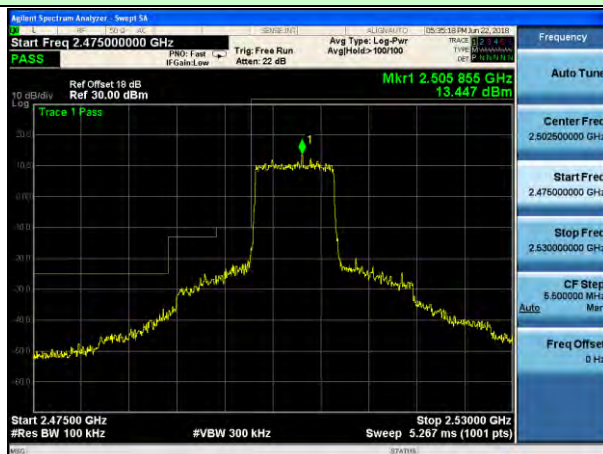

Lowest channel

Highest channel

Test Mode: LTE Band 7 / 10MHz / 16QAM / 1RB

Lowest channel

Highest channel

Test Mode: LTE Band 7 / 15MHz / 16QAM / 1RB

Lowest channel

Highest channel

Test Mode: LTE Band 7 / 20MHz / 16QAM / 1RB

Lowest channel

Highest channel

Test Mode: LTE Band 7 / 5MHz / 16QAM / 25RB

Lowest channel

Highest channel

Test Mode: LTE Band 7 / 10MHz / 16QAM / 50RB

Lowest channel

Highest channel

Test Mode: LTE Band 7 / 15MHz / 16QAM / 75RB

Lowest channel

Highest channel

Test Mode: LTE Band 7 / 20MHz / 16QAM / 100RB

Lowest channel

Highest channel

Test Mode: LTE Band 17 / 5MHz / QPSK / 1RB

Lowest channel

Highest channel

Test Mode: LTE Band 17 / 10MHz / QPSK / 1RB

Lowest channel

Highest channel

Test Mode: LTE Band 17 / 5MHz / QPSK / 25RB

Lowest channel

Highest channel