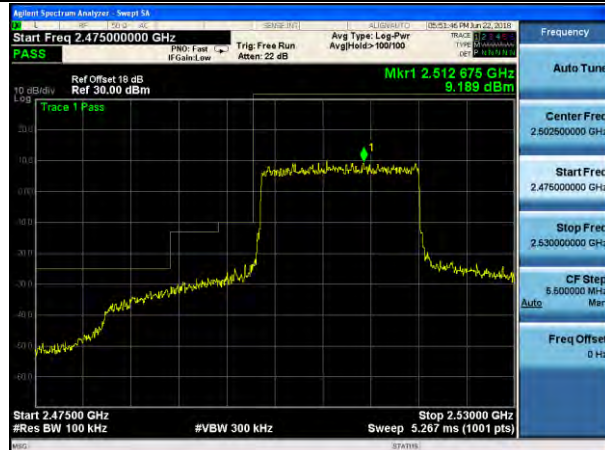

Test Mode: LTE Band 7 / 20MHz / QPSK / 1RB

Lowest channel

Highest channel

Test Mode: LTE Band 7 / 5MHz / QPSK / 25RB

Lowest channel

Highest channel

Test Mode: LTE Band 7 / 10MHz / QPSK / 50RB

Lowest channel

Highest channel

Test Mode: LTE Band 7 / 15MHz / QPSK / 75RB

Lowest channel

Highest channel

Test Mode: LTE Band 7 / 20MHz / QPSK / 100RB

Lowest channel

Highest channel

Test Mode: LTE Band 7 / 5MHz / 16QAM / 1RB

Lowest channel

Highest channel

Test Mode: LTE Band 7 / 10MHz / 16QAM / 1RB

Lowest channel

Highest channel

Test Mode: LTE Band 7 / 15MHz / 16QAM / 1RB

Lowest channel

Highest channel