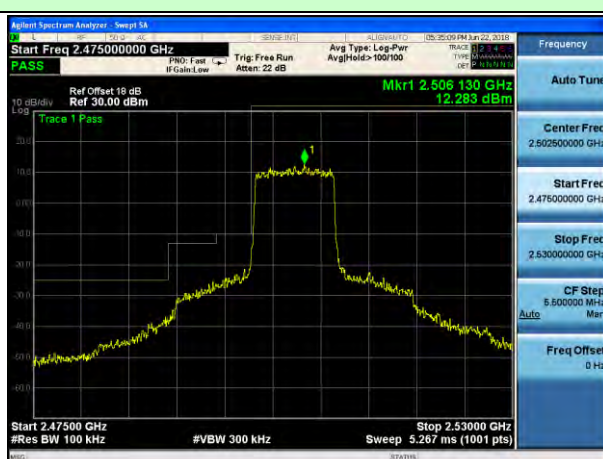

Lowest channel

Highest channel

Test Mode: LTE Band 7 / 10MHz / QPSK / 1RB

Lowest channel

Highest channel

Test Mode: LTE Band 7 / 15MHz / QPSK / 1RB

Lowest channel

Highest channel

Test Mode: LTE Band 7 / 20MHz / QPSK / 1RB

Lowest channel

Highest channel

Test Mode: LTE Band 7 / 5MHz / QPSK / 25RB

Lowest channel

Highest channel

Test Mode: LTE Band 7 / 10MHz / QPSK / 50RB

Lowest channel

Highest channel

Test Mode: LTE Band 7 / 15MHz / QPSK / 75RB

Lowest channel

Highest channel

Test Mode: LTE Band 7 / 20MHz / QPSK / 100RB

Lowest channel

Highest channel

Test Mode: LTE Band 7 / 5MHz / 16QAM / 1RB

Lowest channel

Highest channel

Test Mode: LTE Band 7 / 10MHz / 16QAM / 1RB

Lowest channel

Highest channel

Test Mode: LTE Band 7 / 15MHz / 16QAM / 1RB

Lowest channel

Highest channel