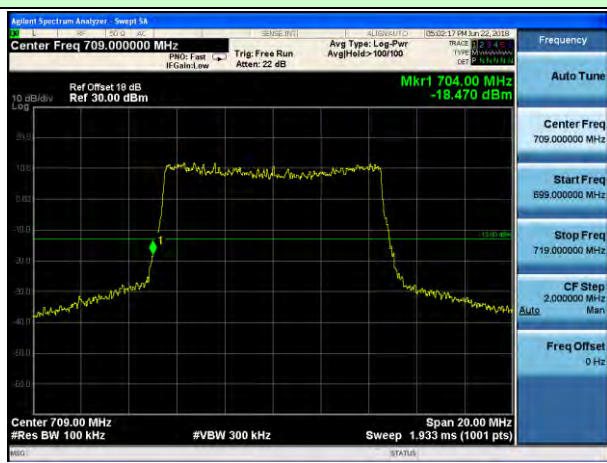

Highest channel

Test Mode: LTE Band 7 / 15MHz / 16QAM / 75RB

Lowest channel

Highest channel

Test Mode: LTE Band 7 / 20MHz / 16QAM / 100RB

Lowest channel

Highest channel

Test Mode: LTE Band 17 / 5MHz / QPSK / 1RB

Lowest channel

Highest channel

Test Mode: LTE Band 17 / 10MHz / QPSK / 1RB

Lowest channel

Highest channel

Test Mode: LTE Band 17 / 5MHz / QPSK / 25RB

Lowest channel

Highest channel

Test Mode: LTE Band 17 / 10MHz / QPSK / 50RB

Lowest channel

Highest channel

Test Mode: LTE Band 17 / 5MHz / 16QAM / 1RB

Lowest channel

Highest channel

Test Mode: LTE Band 17 / 10MHz / 16QAM / 1RB

Lowest channel