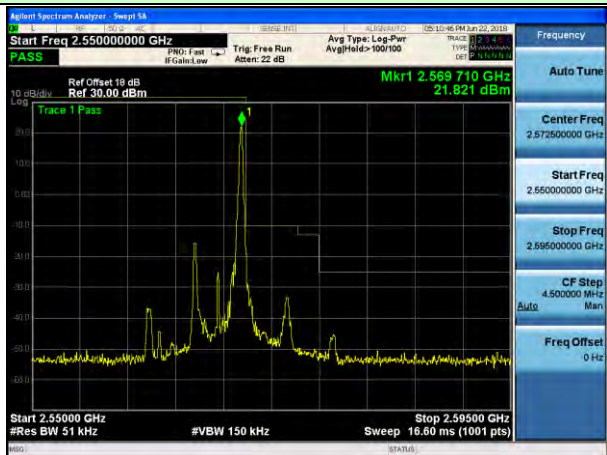

Test Mode: LTE Band 7 / 20MHz / QPSK / 1RB

Lowest channel

Highest channel

Test Mode: LTE Band 7 / 5MHz / QPSK / 25RB

Lowest channel

Highest channel

Test Mode: LTE Band 7 / 10MHz / QPSK / 50RB

Lowest channel

Highest channel

Test Mode: LTE Band 7 / 15MHz / QPSK / 75RB

Lowest channel

Highest channel

Test Mode: LTE Band 7 / 20MHz / QPSK / 100RB

Lowest channel

Highest channel

Test Mode: LTE Band 7 / 5MHz / 16QAM / 1RB

Lowest channel

Highest channel

Test Mode: LTE Band 7 / 10MHz / 16QAM / 1RB

Lowest channel

Highest channel

Test Mode: LTE Band 7 / 15MHz / 16QAM / 1RB

Lowest channel

Highest channel

Test Mode: LTE Band 7 / 20MHz / 16QAM / 1RB

Lowest channel

Highest channel

Test Mode: LTE Band 7 / 5MHz / 16QAM / 25RB

Lowest channel

Highest channel

Test Mode: LTE Band 7 / 10MHz / 16QAM / 50RB

Lowest channel