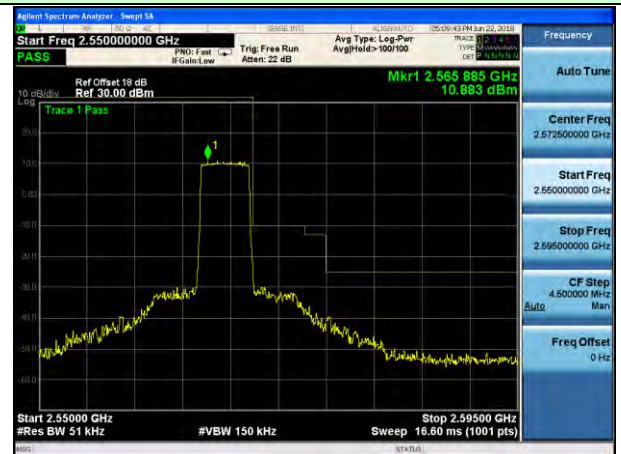

Lowest channel

Highest channel

Test Mode: LTE Band 7 / 10MHz / QPSK / 1RB

Lowest channel

Highest channel

Test Mode: LTE Band 7 / 15MHz / QPSK / 1RB

Lowest channel

Highest channel

Test Mode: LTE Band 7 / 20MHz / QPSK / 1RB

Lowest channel

Highest channel

Test Mode: LTE Band 7 / 5MHz / QPSK / 25RB

Lowest channel

Highest channel

Test Mode: LTE Band 7 / 10MHz / QPSK / 50RB

Lowest channel

Highest channel

Test Mode: LTE Band 7 / 15MHz / QPSK / 75RB

Lowest channel

Highest channel

Test Mode: LTE Band 7 / 20MHz / QPSK / 100RB

Lowest channel

Highest channel

Test Mode: LTE Band 7 / 5MHz / 16QAM / 1RB

Lowest channel

Highest channel

Test Mode: LTE Band 7 / 10MHz / 16QAM / 1RB

Lowest channel

Highest channel

Test Mode: LTE Band 7 / 15MHz / 16QAM / 1RB

Lowest channel

Highest channel