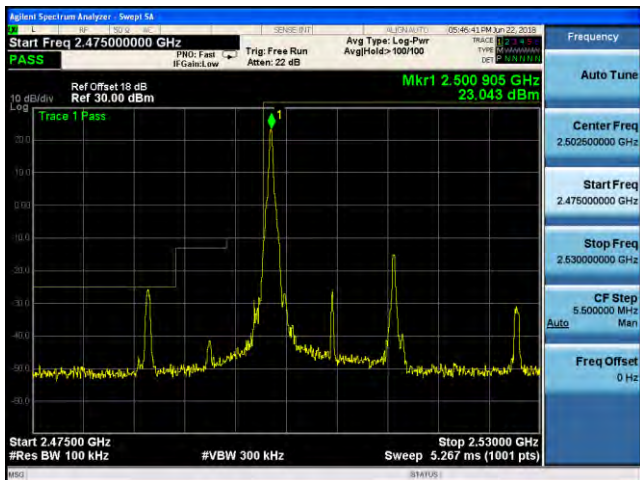

Highest channel

Test Mode: LTE Band 7 / 15MHz / QPSK / 75RB

Lowest channel

Highest channel

Test Mode: LTE Band 7 / 20MHz / QPSK / 100RB

Lowest channel

Highest channel

Test Mode: LTE Band 7 / 5MHz / 16QAM / 1RB

Lowest channel

Highest channel

Test Mode: LTE Band 7 / 10MHz / 16QAM / 1RB

Lowest channel

Highest channel

Test Mode: LTE Band 7 / 15MHz / 16QAM / 1RB

Lowest channel

Highest channel

Test Mode: LTE Band 7 / 20MHz / 16QAM / 1RB

Lowest channel

Highest channel

Test Mode: LTE Band 7 / 5MHz / 16QAM / 25RB

Lowest channel

Highest channel

Test Mode: LTE Band 7 / 10MHz / 16QAM / 50RB

Lowest channel

Highest channel

Test Mode: LTE Band 7 / 15MHz / 16QAM / 75RB

Lowest channel

Highest channel

Test Mode: LTE Band 7 / 20MHz / 16QAM / 100RB

Lowest channel

Highest channel

Test Mode: LTE Band 17 / 5MHz / QPSK / 1RB