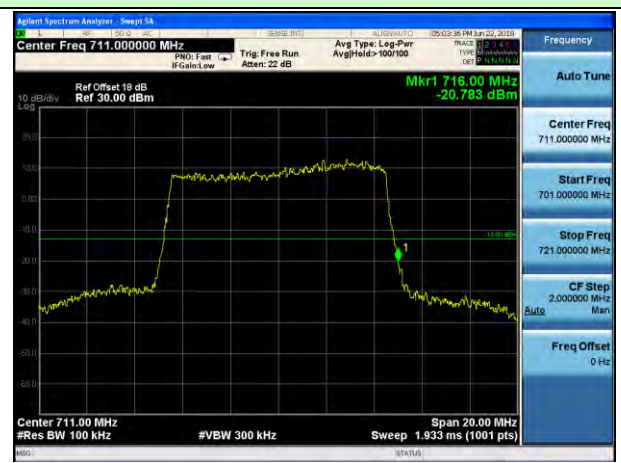

Highest channel

Test Mode: LTE Band 7 / 15MHz / 16QAM / 75RB

Lowest channel

Highest channel

Test Mode: LTE Band 7 / 20MHz / 16QAM / 100RB

Lowest channel

Highest channel

Test Mode: LTE Band 17 / 5MHz / QPSK / 1RB

Lowest channel

Highest channel

Test Mode: LTE Band 17 / 10MHz / QPSK / 1RB

Lowest channel

Highest channel

Test Mode: LTE Band 17 / 5MHz / QPSK / 25RB

Lowest channel

Highest channel

Test Mode: LTE Band 17 / 10MHz / QPSK / 50RB

Lowest channel

Highest channel

Test Mode: LTE Band 17 / 5MHz / 16QAM / 1RB

Lowest channel

Highest channel

Test Mode: LTE Band 17 / 10MHz / 16QAM / 1RB

Lowest channel