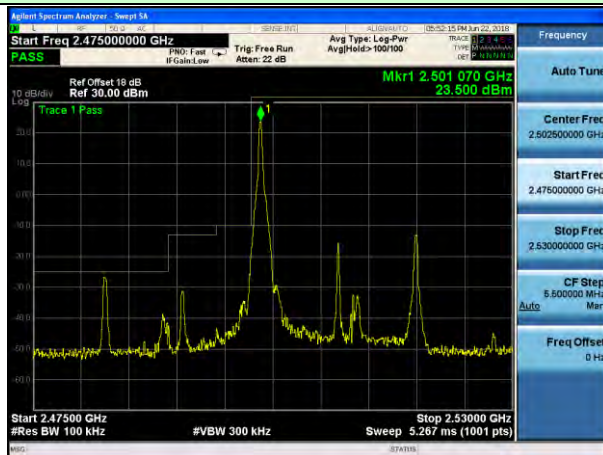

Highest channel

Test Mode: LTE Band 5 / 5MHz / 16QAM / 25RB

Lowest channel

Highest channel

Test Mode: LTE Band 5 / 10MHz / 16QAM / 50RB

Lowest channel

Highest channel

Test Mode: LTE Band 7 / 5MHz / QPSK / 1RB

Lowest channel

Highest channel

Test Mode: LTE Band 7 / 10MHz / QPSK / 1RB

Lowest channel

Highest channel

Test Mode: LTE Band 7 / 15MHz / QPSK / 1RB

Lowest channel

Highest channel

Test Mode: LTE Band 7 / 20MHz / QPSK / 1RB

Lowest channel

Highest channel

Test Mode: LTE Band 7 / 5MHz / QPSK / 25RB

Lowest channel

Highest channel

Test Mode: LTE Band 7 / 10MHz / QPSK / 50RB

Lowest channel

Highest channel

Test Mode: LTE Band 7 / 15MHz / QPSK / 75RB

Lowest channel

Highest channel

Test Mode: LTE Band 7 / 20MHz / QPSK / 100RB

Lowest channel

Highest channel

Test Mode: LTE Band 7 / 5MHz / 16QAM / 1RB