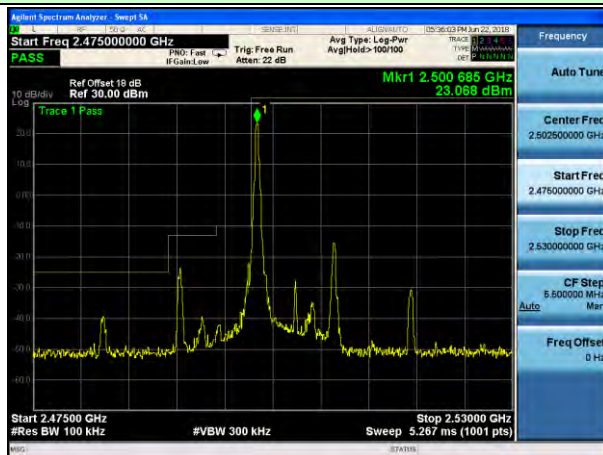

Test Mode: LTE Band 5 / 10MHz / 16QAM / 1RB

Lowest channel

Highest channel

Test Mode: LTE Band 5 / 1.4MHz / 16QAM / 6RB

Lowest channel

Highest channel

Test Mode: LTE Band 5 / 3MHz / 16QAM / 15RB

Lowest channel

Highest channel

Test Mode: LTE Band 5 / 5MHz / 16QAM / 25RB

Lowest channel

Highest channel

Test Mode: LTE Band 5 / 10MHz / 16QAM / 50RB

Lowest channel

Highest channel

Test Mode: LTE Band 7 / 5MHz / QPSK / 1RB

Lowest channel

Highest channel

Test Mode: LTE Band 7 / 10MHz / QPSK / 1RB

Lowest channel

Highest channel

Test Mode: LTE Band 7 / 15MHz / QPSK / 1RB

Lowest channel

Highest channel

Test Mode: LTE Band 7 / 20MHz / QPSK / 1RB

Lowest channel

Highest channel

Test Mode: LTE Band 7 / 5MHz / QPSK / 25RB

Lowest channel

Highest channel

Test Mode: LTE Band 7 / 10MHz / QPSK / 50RB

Lowest channel