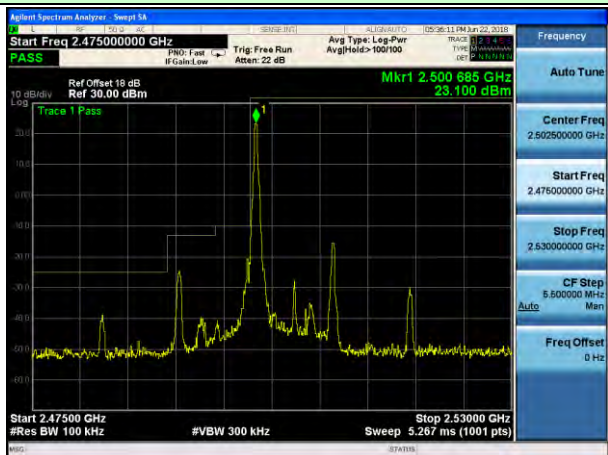

Test Mode: LTE Band 7 / 20MHz / QPSK / 1RB

Lowest channel

Highest channel

Test Mode: LTE Band 7 / 5MHz / QPSK / 25RB

Lowest channel

Highest channel

Test Mode: LTE Band 7 / 10MHz / QPSK / 50RB

Lowest channel

Highest channel

Test Mode: LTE Band 7 / 15MHz / QPSK / 75RB

Lowest channel

Highest channel

Test Mode: LTE Band 7 / 20MHz / QPSK / 100RB

Lowest channel

Highest channel

Test Mode: LTE Band 7 / 5MHz / 16QAM / 1RB

Lowest channel

Highest channel

Test Mode: LTE Band 7 / 10MHz / 16QAM / 1RB

Lowest channel

Highest channel

Test Mode: LTE Band 7 / 15MHz / 16QAM / 1RB

Lowest channel

Highest channel