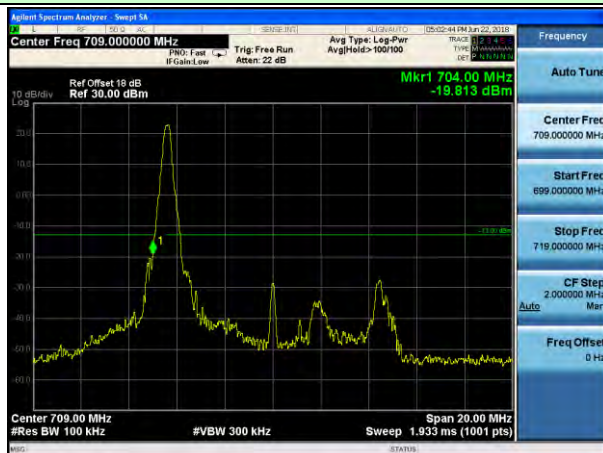

Test Mode: LTE Band 7 / 20MHz / 16QAM / 1RB

Lowest channel

Highest channel

Test Mode: LTE Band 7 / 5MHz / 16QAM / 25RB

Lowest channel

Highest channel

Test Mode: LTE Band 7 / 10MHz / 16QAM / 50RB

Lowest channel

Highest channel

Test Mode: LTE Band 7 / 15MHz / 16QAM / 75RB

Lowest channel

Highest channel

Test Mode: LTE Band 7 / 20MHz / 16QAM / 100RB

Lowest channel

Highest channel

Test Mode: LTE Band 17 / 5MHz / QPSK / 1RB

Lowest channel

Highest channel

Test Mode: LTE Band 17 / 10MHz / QPSK / 1RB

Lowest channel

Highest channel

Test Mode: LTE Band 17 / 5MHz / QPSK / 25RB

Lowest channel

Highest channel