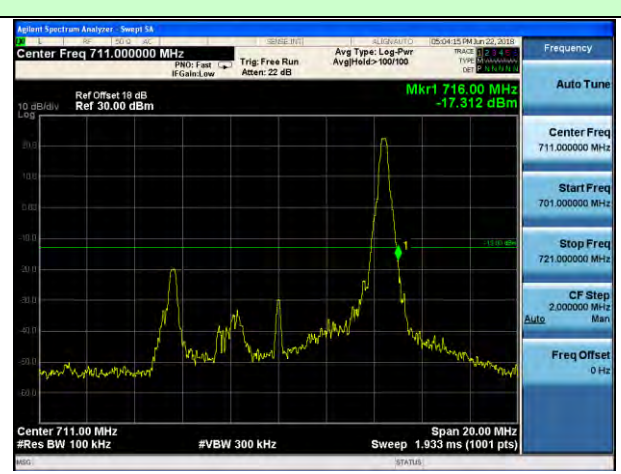

Highest channel

Test Mode: LTE Band 7 / 15MHz / 16QAM / 75RB

Lowest channel

Highest channel

Test Mode: LTE Band 7 / 20MHz / 16QAM / 100RB

Lowest channel

Highest channel

Test Mode: LTE Band 17 / 5MHz / QPSK / 1RB

Lowest channel

Highest channel

Test Mode: LTE Band 17 / 10MHz / QPSK / 1RB

Lowest channel

Highest channel

Test Mode: LTE Band 17 / 5MHz / QPSK / 25RB

Lowest channel

Highest channel

Test Mode: LTE Band 17 / 10MHz / QPSK / 50RB

Lowest channel

Highest channel

Test Mode: LTE Band 17 / 5MHz / 16QAM / 1RB

Lowest channel

Highest channel

Test Mode: LTE Band 17 / 10MHz / 16QAM / 1RB

Lowest channel

Highest channel

Test Mode: LTE Band 17 / 5MHz / 16QAM / 25RB

Lowest channel

Highest channel

Test Mode: LTE Band 17 / 10MHz / 16QAM / 50RB

Lowest channel

Highest channel

Note: All bandwidth and modulation are tested, only the worst result is reported.