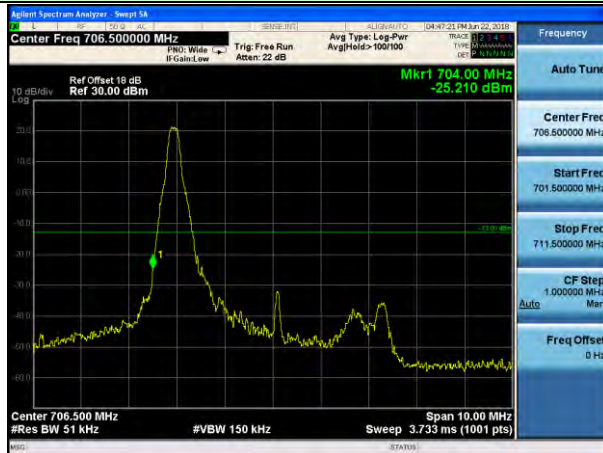

Test Mode: LTE Band 7 / 20MHz / 16QAM / 1RB

Lowest channel

Highest channel

Test Mode: LTE Band 7 / 5MHz / 16QAM / 25RB

Lowest channel

Highest channel

Test Mode: LTE Band 7 / 10MHz / 16QAM / 50RB

Lowest channel

Highest channel

Test Mode: LTE Band 7 / 15MHz / 16QAM / 75RB

Lowest channel

Highest channel

Test Mode: LTE Band 7 / 20MHz / 16QAM / 100RB

Lowest channel

Highest channel

Test Mode: LTE Band 17 / 5MHz / QPSK / 1RB

Lowest channel

Highest channel

Test Mode: LTE Band 17 / 10MHz / QPSK / 1RB

Lowest channel

Highest channel

Test Mode: LTE Band 17 / 5MHz / QPSK / 25RB

Lowest channel

Highest channel