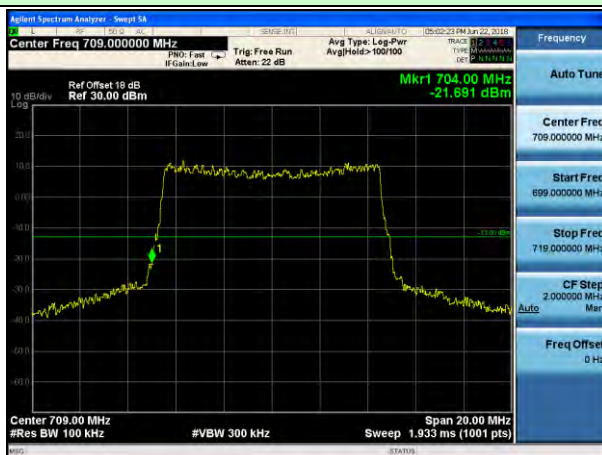

Test Mode: LTE Band 17 / 10MHz / QPSK / 50RB

Lowest channel

Highest channel

Test Mode: LTE Band 17 / 5MHz / 16QAM / 1RB

Lowest channel

Highest channel

Test Mode: LTE Band 17 / 10MHz / 16QAM / 1RB

Lowest channel

Highest channel

Test Mode: LTE Band 17 / 5MHz / 16QAM / 25RB

Lowest channel

Highest channel

Test Mode: LTE Band 17 / 10MHz / 16QAM / 50RB

Lowest channel

Highest channel

Note: All bandwidth and modulation are tested, only the worst result is reported.