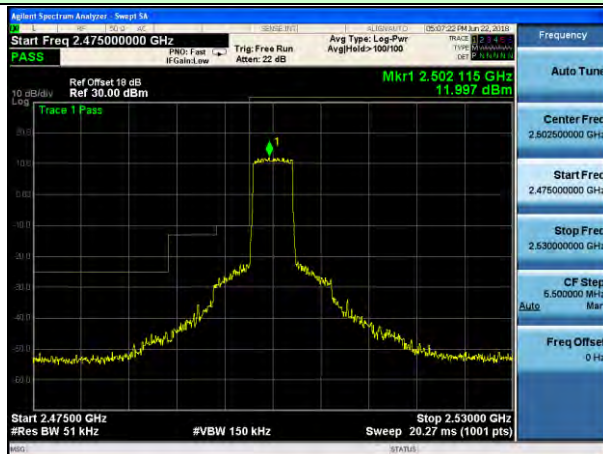

Lowest channel

Highest channel

Test Mode: LTE Band 7 / 10MHz / QPSK / 1RB

Lowest channel

Highest channel

Test Mode: LTE Band 7 / 15MHz / QPSK / 1RB

Lowest channel

Highest channel

Test Mode: LTE Band 7 / 20MHz / QPSK / 1RB

Lowest channel

Highest channel

Test Mode: LTE Band 7 / 5MHz / QPSK / 25RB

Lowest channel

Highest channel

Test Mode: LTE Band 7 / 10MHz / QPSK / 50RB

Lowest channel

Highest channel

Test Mode: LTE Band 7 / 15MHz / QPSK / 75RB

Lowest channel

Highest channel

Test Mode: LTE Band 7 / 20MHz / QPSK / 100RB

Lowest channel

Highest channel

Test Mode: LTE Band 7 / 5MHz / 16QAM / 1RB

Lowest channel

Highest channel

Test Mode: LTE Band 7 / 10MHz / 16QAM / 1RB

Lowest channel

Highest channel

Test Mode: LTE Band 7 / 15MHz / 16QAM / 1RB

Lowest channel

Highest channel