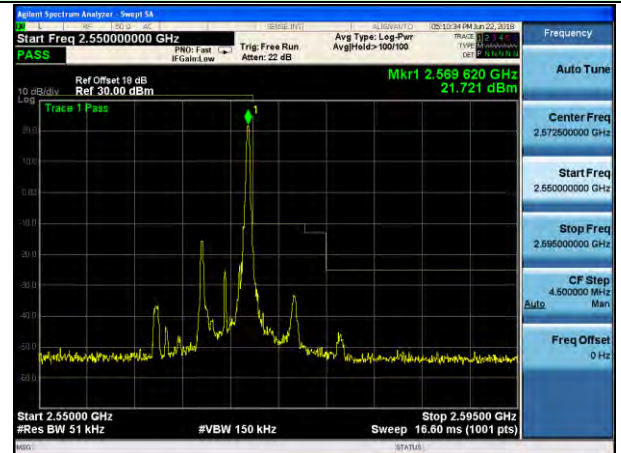

Test Mode: LTE Band 5 / 10MHz / 16QAM / 1RB

Lowest channel

Highest channel

Test Mode: LTE Band 5 / 1.4MHz / 16QAM / 6RB

Lowest channel

Highest channel

Test Mode: LTE Band 5 / 3MHz / 16QAM / 15RB

Lowest channel

Highest channel

Test Mode: LTE Band 5 / 5MHz / 16QAM / 25RB

Lowest channel

Highest channel

Test Mode: LTE Band 5 / 10MHz / 16QAM / 50RB

Lowest channel

Highest channel

Test Mode: LTE Band 7 / 5MHz / QPSK / 1RB

Lowest channel

Highest channel

Test Mode: LTE Band 7 / 10MHz / QPSK / 1RB

Lowest channel

Highest channel

Test Mode: LTE Band 7 / 15MHz / QPSK / 1RB

Lowest channel

Highest channel

Test Mode: LTE Band 7 / 20MHz / QPSK / 1RB

Lowest channel

Highest channel

Test Mode: LTE Band 7 / 5MHz / QPSK / 25RB

Lowest channel

Highest channel

Test Mode: LTE Band 7 / 10MHz / QPSK / 50RB

Lowest channel