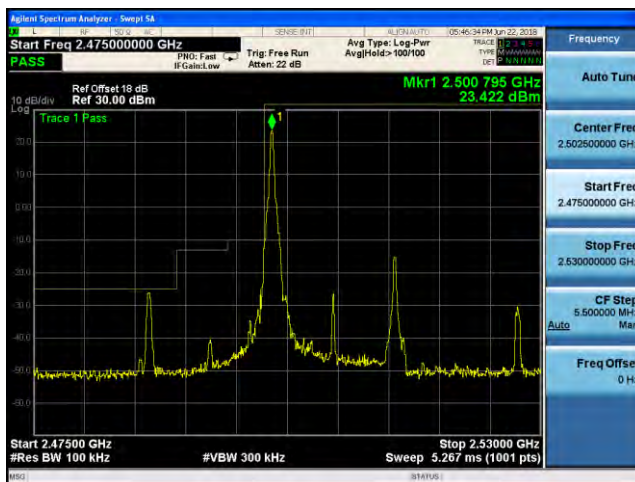

Highest channel

Test Mode: LTE Band 5 / 5MHz / 16QAM / 25RB

Lowest channel

Highest channel

Test Mode: LTE Band 5 / 10MHz / 16QAM / 50RB

Lowest channel

Highest channel

Test Mode: LTE Band 7 / 5MHz / QPSK / 1RB

Lowest channel

Highest channel

Test Mode: LTE Band 7 / 10MHz / QPSK / 1RB

Lowest channel

Highest channel

Test Mode: LTE Band 7 / 15MHz / QPSK / 1RB

Lowest channel

Highest channel

Test Mode: LTE Band 7 / 20MHz / QPSK / 1RB

Lowest channel

Highest channel

Test Mode: LTE Band 7 / 5MHz / QPSK / 25RB

Lowest channel

Highest channel

Test Mode: LTE Band 7 / 10MHz / QPSK / 50RB

Lowest channel

Highest channel

Test Mode: LTE Band 7 / 15MHz / QPSK / 75RB

Lowest channel

Highest channel

Test Mode: LTE Band 7 / 20MHz / QPSK / 100RB

Lowest channel

Highest channel

Test Mode: LTE Band 7 / 5MHz / 16QAM / 1RB