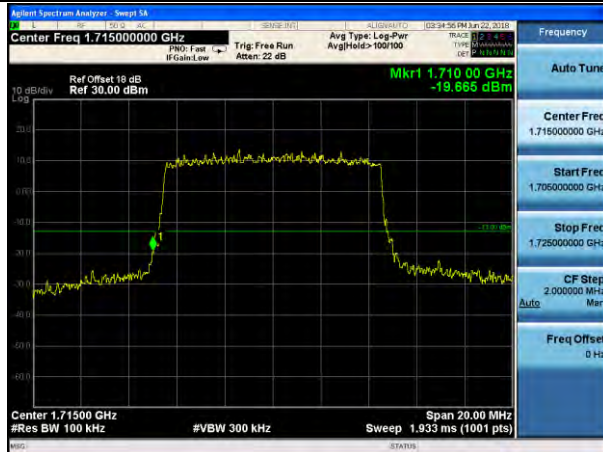

Highest channel

Test Mode: LTE Band 2 / 20MHz / 16QAM / 1RB

Lowest channel

Highest channel

Test Mode: LTE Band 4 / 1.4MHz / 16QAM / 6RB

Lowest channel

Highest channel

Test Mode: LTE Band 4 / 3MHz / 16QAM / 15RB

Lowest channel

Highest channel

Test Mode: LTE Band 4 / 5MHz / 16QAM / 25RB

Lowest channel

Highest channel

Test Mode: LTE Band 4 / 10MHz / 16QAM / 50RB

Lowest channel

Highest channel

Test Mode: LTE Band 4 / 15MHz / 16QAM / 75RB

Lowest channel

Highest channel

Test Mode: LTE Band 4 / 20MHz / 16QAM / 100RB

Lowest channel

Highest channel

Test Mode: LTE Band 5 / 1.4MHz / QPSK / 1RB

Lowest channel

Highest channel

Test Mode: LTE Band 5 / 3MHz / QPSK / 1RB

Lowest channel

Highest channel

Test Mode: LTE Band 5 / 5MHz / QPSK / 1RB

Lowest channel

Highest channel

Test Mode: LTE Band 5 / 10MHz / QPSK / 1RB