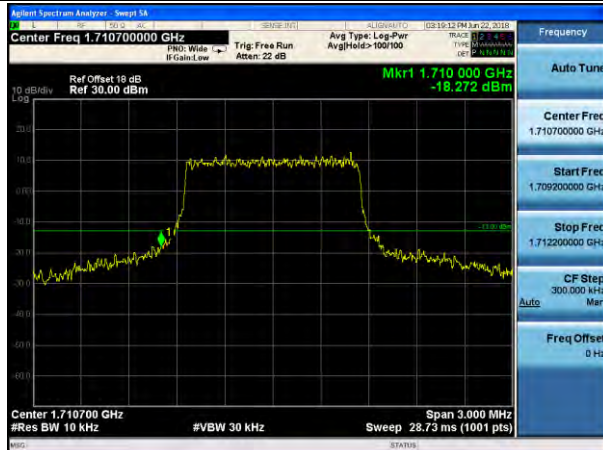

Test Mode: LTE Band 4 / 5MHz / 16QAM / 1RB

Lowest channel

Highest channel

Test Mode: LTE Band 4 / 10MHz / 16QAM / 1RB

Lowest channel

Highest channel

Test Mode: LTE Band 4 / 15MHz / 16QAM / 1RB

Lowest channel

Highest channel

Test Mode: LTE Band 2 / 20MHz / 16QAM / 1RB

Lowest channel

Highest channel

Test Mode: LTE Band 4 / 1.4MHz / 16QAM / 6RB

Lowest channel

Highest channel

Test Mode: LTE Band 4 / 3MHz / 16QAM / 15RB

Lowest channel

Highest channel

Test Mode: LTE Band 4 / 5MHz / 16QAM / 25RB

Lowest channel

Highest channel

Test Mode: LTE Band 4 / 10MHz / 16QAM / 50RB

Lowest channel

Highest channel

Test Mode: LTE Band 4 / 15MHz / 16QAM / 75RB

Lowest channel

Highest channel

Test Mode: LTE Band 4 / 20MHz / 16QAM / 100RB

Lowest channel

Highest channel

Test Mode: LTE Band 5 / 1.4MHz / QPSK / 1RB

Lowest channel