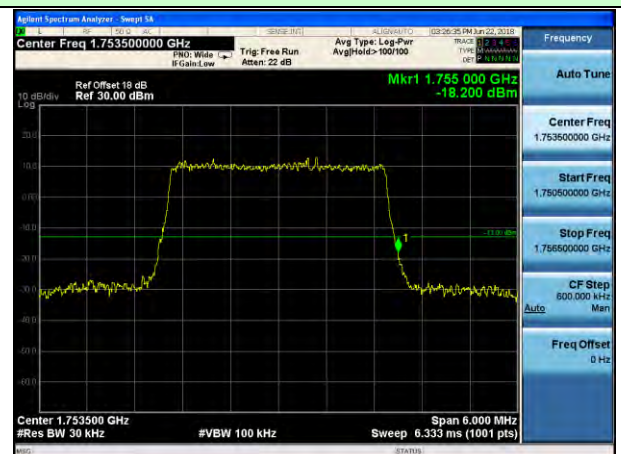

Test Mode: LTE Band 4 / 1.4MHz / QPSK / 6RB

Lowest channel

Highest channel

Test Mode: LTE Band 4 / 3MHz / QPSK / 15RB

Lowest channel

Highest channel

Test Mode: LTE Band 4 / 5MHz / QPSK / 25RB

Lowest channel

Highest channel

Test Mode: LTE Band 4 / 10MHz / QPSK / 50RB

Lowest channel

Highest channel

Test Mode: LTE Band 4 / 15MHz / QPSK / 75RB

Lowest channel

Highest channel

Test Mode: LTE Band 4 / 20MHz / QPSK / 100RB

Lowest channel

Highest channel

Test Mode: LTE Band 4 / 1.4MHz / 16QAM / 1RB

Lowest channel

Highest channel

Test Mode: LTE Band 4 / 3MHz / 16QAM / 1RB

Lowest channel

Highest channel