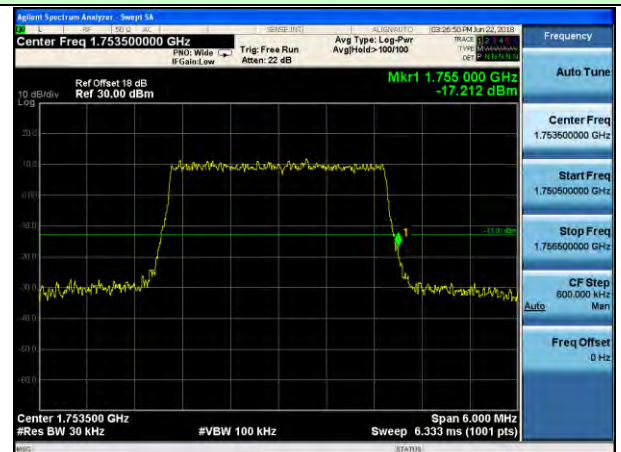

Test Mode: LTE Band 4 / 5MHz / 16QAM / 1RB

Lowest channel

Highest channel

Test Mode: LTE Band 4 / 10MHz / 16QAM / 1RB

Lowest channel

Highest channel

Test Mode: LTE Band 4 / 15MHz / 16QAM / 1RB

Lowest channel

Highest channel

Test Mode: LTE Band 2 / 20MHz / 16QAM / 1RB

Lowest channel

Highest channel

Test Mode: LTE Band 4 / 1.4MHz / 16QAM / 6RB

Lowest channel

Highest channel

Test Mode: LTE Band 4 / 3MHz / 16QAM / 15RB

Lowest channel

Highest channel

Test Mode: LTE Band 4 / 5MHz / 16QAM / 25RB

Lowest channel

Highest channel

Test Mode: LTE Band 4 / 10MHz / 16QAM / 50RB

Lowest channel

Highest channel

Test Mode: LTE Band 4 / 15MHz / 16QAM / 75RB

Lowest channel

Highest channel

Test Mode: LTE Band 4 / 20MHz / 16QAM / 100RB

Lowest channel

Highest channel

Test Mode: LTE Band 5 / 1.4MHz / QPSK / 1RB

Lowest channel