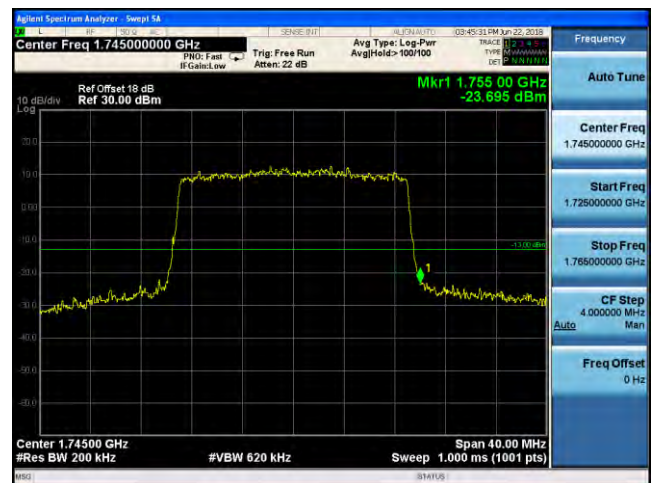

Test Mode: LTE Band 4 / 1.4MHz / QPSK / 6RB

Lowest channel

Highest channel

Test Mode: LTE Band 4 / 3MHz / QPSK / 15RB

Lowest channel

Highest channel

Test Mode: LTE Band 4 / 5MHz / QPSK / 25RB

Lowest channel

Highest channel

Test Mode: LTE Band 4 / 10MHz / QPSK / 50RB

Lowest channel

Highest channel

Test Mode: LTE Band 4 / 15MHz / QPSK / 75RB

Lowest channel

Highest channel

Test Mode: LTE Band 4 / 20MHz / QPSK / 100RB

Lowest channel

Highest channel

Test Mode: LTE Band 4 / 1.4MHz / 16QAM / 1RB

Lowest channel

Highest channel

Test Mode: LTE Band 4 / 3MHz / 16QAM / 1RB

Lowest channel

Highest channel

Test Mode: LTE Band 4 / 5MHz / 16QAM / 1RB

Lowest channel

Highest channel

Test Mode: LTE Band 4 / 10MHz / 16QAM / 1RB

Lowest channel

Highest channel

Test Mode: LTE Band 4 / 15MHz / 16QAM / 1RB

Lowest channel