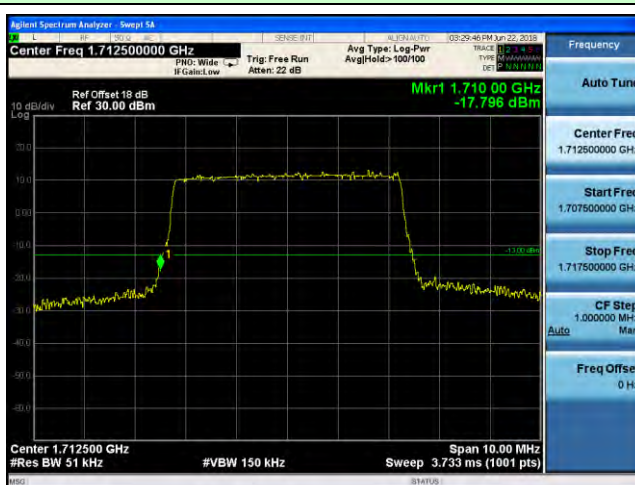

Test Mode: LTE Band 4 / 1.4MHz / QPSK / 6RB

Lowest channel

Highest channel

Test Mode: LTE Band 4 / 3MHz / QPSK / 15RB

Lowest channel

Highest channel

Test Mode: LTE Band 4 / 5MHz / QPSK / 25RB

Lowest channel

Highest channel

Test Mode: LTE Band 4 / 10MHz / QPSK / 50RB

Lowest channel

Highest channel

Test Mode: LTE Band 4 / 15MHz / QPSK / 75RB

Lowest channel

Highest channel

Test Mode: LTE Band 4 / 20MHz / QPSK / 100RB

Lowest channel

Highest channel

Test Mode: LTE Band 4 / 1.4MHz / 16QAM / 1RB

Lowest channel

Highest channel

Test Mode: LTE Band 4 / 3MHz / 16QAM / 1RB

Lowest channel

Highest channel