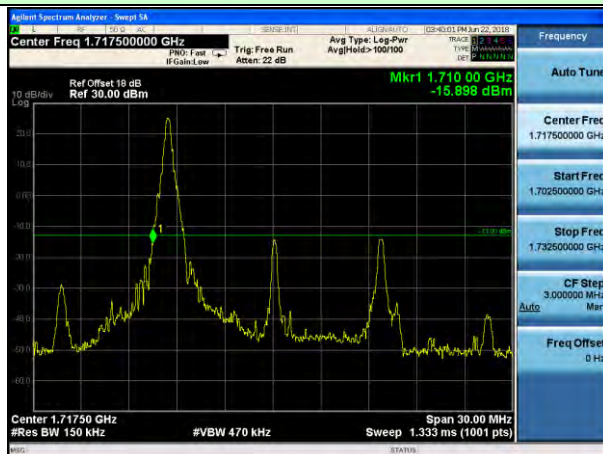

Lowest channel

Highest channel

Test Mode: LTE Band 4 / 1.4MHz / 16QAM / 1RB

Lowest channel

Highest channel

Test Mode: LTE Band 4 / 3MHz / 16QAM / 1RB

Lowest channel

Highest channel

Test Mode: LTE Band 4 / 5MHz / 16QAM / 1RB

Lowest channel

Highest channel

Test Mode: LTE Band 4 / 10MHz / 16QAM / 1RB

Lowest channel

Highest channel

Test Mode: LTE Band 4 / 15MHz / 16QAM / 1RB

Lowest channel

Highest channel

Test Mode: LTE Band 2 / 20MHz / 16QAM / 1RB

Lowest channel

Highest channel

Test Mode: LTE Band 4 / 1.4MHz / 16QAM / 6RB

Lowest channel

Highest channel

Test Mode: LTE Band 4 / 3MHz / 16QAM / 15RB

Lowest channel

Highest channel

Test Mode: LTE Band 4 / 5MHz / 16QAM / 25RB

Lowest channel

Highest channel

Test Mode: LTE Band 4 / 10MHz / 16QAM / 50RB

Lowest channel

Highest channel