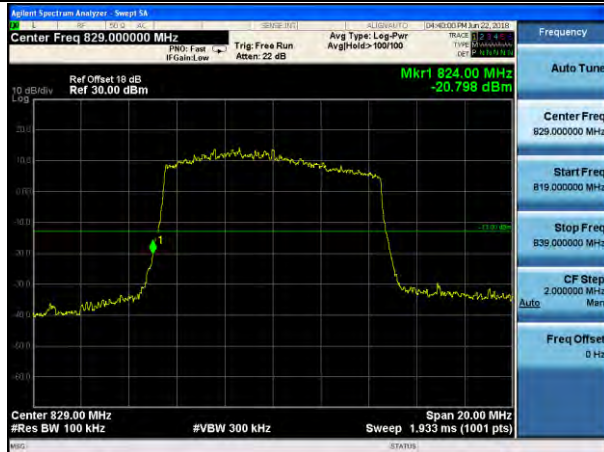

Lowest channel

Highest channel

Test Mode: LTE Band 5 / 1.4MHz / QPSK / 6RB

Lowest channel

Highest channel

Test Mode: LTE Band 5 / 3MHz / QPSK / 15RB

Lowest channel

Highest channel

Test Mode: LTE Band 5 / 5MHz / QPSK / 25RB

Lowest channel

Highest channel

Test Mode: LTE Band 5 / 10MHz / QPSK / 50RB

Lowest channel

Highest channel

Test Mode: LTE Band 5 / 1.4MHz / 16QAM / 1RB

Lowest channel

Highest channel

Test Mode: LTE Band 5 / 3MHz / 16QAM / 1RB

Lowest channel

Highest channel

Test Mode: LTE Band 5 / 5MHz / 16QAM / 1RB

Lowest channel

Highest channel