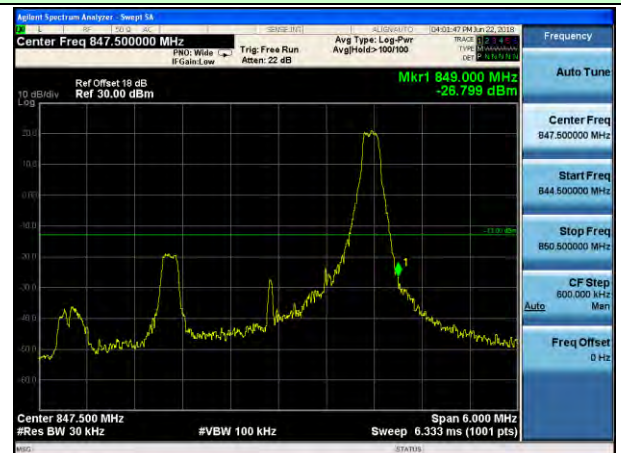

Lowest channel

Highest channel

Test Mode: LTE Band 5 / 1.4MHz / QPSK / 6RB

Lowest channel

Highest channel

Test Mode: LTE Band 5 / 3MHz / QPSK / 15RB

Lowest channel

Highest channel

Test Mode: LTE Band 5 / 5MHz / QPSK / 25RB

Lowest channel

Highest channel

Test Mode: LTE Band 5 / 10MHz / QPSK / 50RB

Lowest channel

Highest channel

Test Mode: LTE Band 5 / 1.4MHz / 16QAM / 1RB

Lowest channel

Highest channel

Test Mode: LTE Band 5 / 3MHz / 16QAM / 1RB

Lowest channel

Highest channel

Test Mode: LTE Band 5 / 5MHz / 16QAM / 1RB

Lowest channel

Highest channel