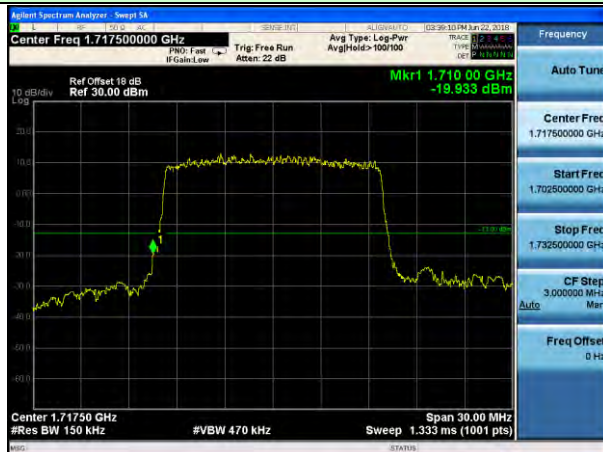

Test Mode: LTE Band 4 / 1.4MHz / QPSK / 6RB

Lowest channel

Highest channel

Test Mode: LTE Band 4 / 3MHz / QPSK / 15RB

Lowest channel

Highest channel

Test Mode: LTE Band 4 / 5MHz / QPSK / 25RB

Lowest channel

Highest channel

Test Mode: LTE Band 4 / 10MHz / QPSK / 50RB

Lowest channel

Highest channel

Test Mode: LTE Band 4 / 15MHz / QPSK / 75RB

Lowest channel

Highest channel

Test Mode: LTE Band 4 / 20MHz / QPSK / 100RB

Lowest channel

Highest channel

Test Mode: LTE Band 4 / 1.4MHz / 16QAM / 1RB

Lowest channel

Highest channel

Test Mode: LTE Band 4 / 3MHz / 16QAM / 1RB

Lowest channel

Highest channel

Test Mode: LTE Band 4 / 5MHz / 16QAM / 1RB

Lowest channel

Highest channel

Test Mode: LTE Band 4 / 10MHz / 16QAM / 1RB

Lowest channel

Highest channel

Test Mode: LTE Band 4 / 15MHz / 16QAM / 1RB

Lowest channel