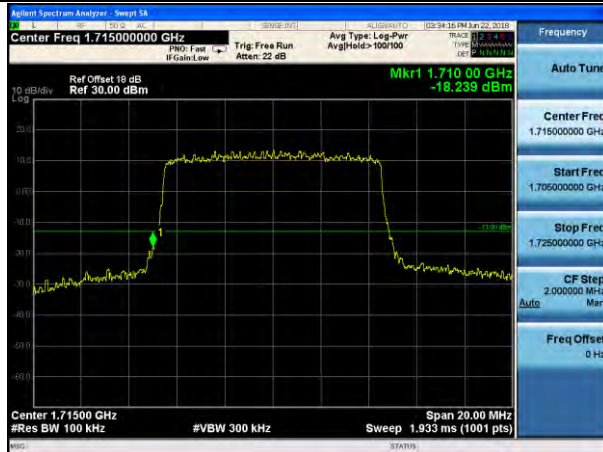

Test Mode: LTE Band 4 / 1.4MHz / QPSK / 6RB

Lowest channel

Highest channel

Test Mode: LTE Band 4 / 3MHz / QPSK / 15RB

Lowest channel

Highest channel

Test Mode: LTE Band 4 / 5MHz / QPSK / 25RB

Lowest channel

Highest channel

Test Mode: LTE Band 4 / 10MHz / QPSK / 50RB

Lowest channel

Highest channel

Test Mode: LTE Band 4 / 15MHz / QPSK / 75RB

Lowest channel

Highest channel

Test Mode: LTE Band 4 / 20MHz / QPSK / 100RB

Lowest channel

Highest channel

Test Mode: LTE Band 4 / 1.4MHz / 16QAM / 1RB

Lowest channel

Highest channel

Test Mode: LTE Band 4 / 3MHz / 16QAM / 1RB

Lowest channel

Highest channel