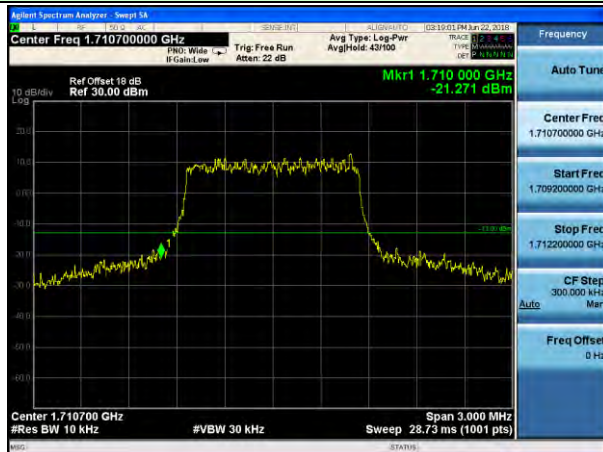

Test Mode: LTE Band 4 / 1.4MHz / QPSK / 6RB

Lowest channel

Highest channel

Test Mode: LTE Band 4 / 3MHz / QPSK / 15RB

Lowest channel

Highest channel

Test Mode: LTE Band 4 / 5MHz / QPSK / 25RB

Lowest channel

Highest channel

Test Mode: LTE Band 4 / 10MHz / QPSK / 50RB

Lowest channel

Highest channel

Test Mode: LTE Band 4 / 15MHz / QPSK / 75RB

Lowest channel

Highest channel

Test Mode: LTE Band 4 / 20MHz / QPSK / 100RB

Lowest channel

Highest channel

Test Mode: LTE Band 4 / 1.4MHz / 16QAM / 1RB

Lowest channel

Highest channel

Test Mode: LTE Band 4 / 3MHz / 16QAM / 1RB

Lowest channel

Highest channel