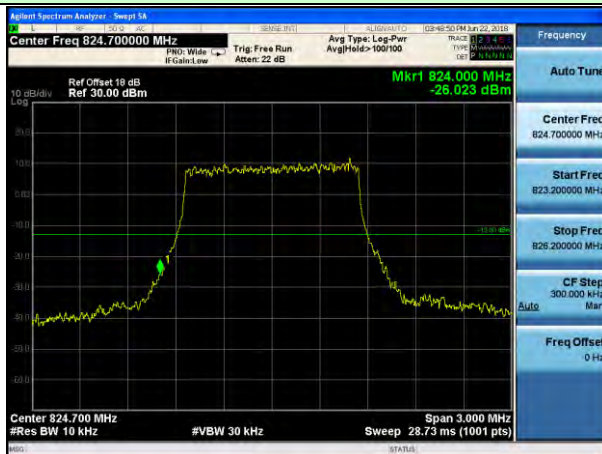

Test Mode: LTE Band 4 / 15MHz / 16QAM / 75RB

Lowest channel

Highest channel

Test Mode: LTE Band 4 / 20MHz / 16QAM / 100RB

Lowest channel

Highest channel

Test Mode: LTE Band 5 / 1.4MHz / QPSK / 1RB

Lowest channel

Highest channel

Test Mode: LTE Band 5 / 3MHz / QPSK / 1RB

Lowest channel

Highest channel

Test Mode: LTE Band 5 / 5MHz / QPSK / 1RB

Lowest channel

Highest channel

Test Mode: LTE Band 5 / 10MHz / QPSK / 1RB

Lowest channel

Highest channel

Test Mode: LTE Band 5 / 1.4MHz / QPSK / 6RB

Lowest channel

Highest channel

Test Mode: LTE Band 5 / 3MHz / QPSK / 15RB

Lowest channel

Highest channel