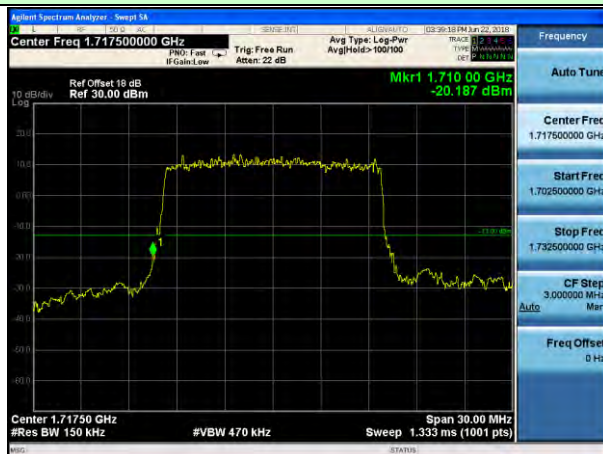

Highest channel

Test Mode: LTE Band 2 / 20MHz / 16QAM / 1RB

Lowest channel

Highest channel

Test Mode: LTE Band 4 / 1.4MHz / 16QAM / 6RB

Lowest channel

Highest channel

Test Mode: LTE Band 4 / 3MHz / 16QAM / 15RB

Lowest channel

Highest channel

Test Mode: LTE Band 4 / 5MHz / 16QAM / 25RB

Lowest channel

Highest channel

Test Mode: LTE Band 4 / 10MHz / 16QAM / 50RB

Lowest channel

Highest channel

Test Mode: LTE Band 4 / 15MHz / 16QAM / 75RB

Lowest channel

Highest channel

Test Mode: LTE Band 4 / 20MHz / 16QAM / 100RB

Lowest channel

Highest channel

Test Mode: LTE Band 5 / 1.4MHz / QPSK / 1RB

Lowest channel

Highest channel

Test Mode: LTE Band 5 / 3MHz / QPSK / 1RB

Lowest channel

Highest channel

Test Mode: LTE Band 5 / 5MHz / QPSK / 1RB

Lowest channel

Highest channel

Test Mode: LTE Band 5 / 10MHz / QPSK / 1RB