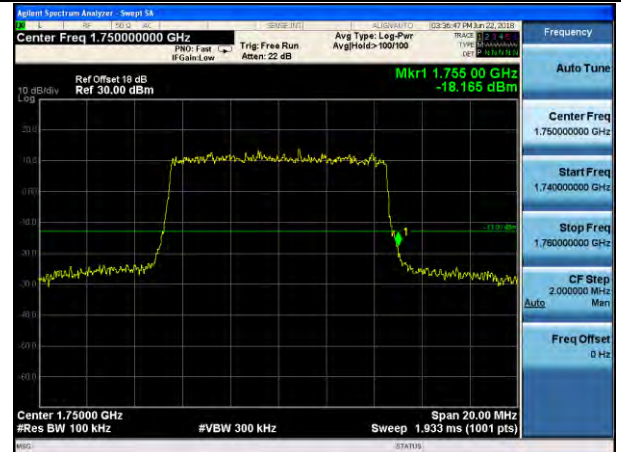

Highest channel

Test Mode: LTE Band 2 / 20MHz / 16QAM / 1RB

Lowest channel

Highest channel

Test Mode: LTE Band 4 / 1.4MHz / 16QAM / 6RB

Lowest channel

Highest channel

Test Mode: LTE Band 4 / 3MHz / 16QAM / 15RB

Lowest channel

Highest channel

Test Mode: LTE Band 4 / 5MHz / 16QAM / 25RB

Lowest channel

Highest channel

Test Mode: LTE Band 4 / 10MHz / 16QAM / 50RB

Lowest channel

Highest channel

Test Mode: LTE Band 4 / 15MHz / 16QAM / 75RB

Lowest channel

Highest channel

Test Mode: LTE Band 4 / 20MHz / 16QAM / 100RB

Lowest channel

Highest channel

Test Mode: LTE Band 5 / 1.4MHz / QPSK / 1RB

Lowest channel

Highest channel

Test Mode: LTE Band 5 / 3MHz / QPSK / 1RB

Lowest channel

Highest channel

Test Mode: LTE Band 5 / 5MHz / QPSK / 1RB

Lowest channel

Highest channel

Test Mode: LTE Band 5 / 10MHz / QPSK / 1RB