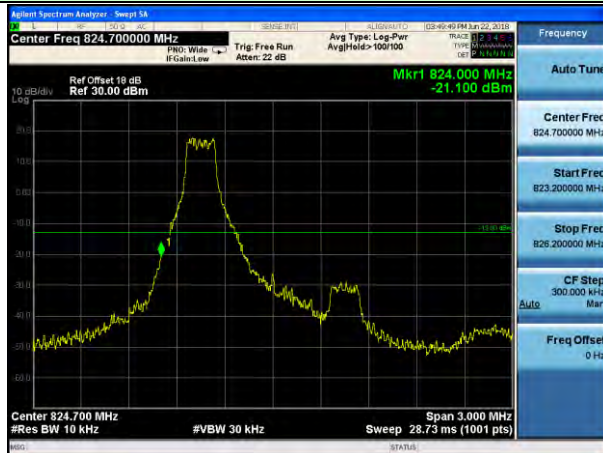

Lowest channel

Highest channel

Test Mode: LTE Band 4 / 5MHz / 16QAM / 25RB

Lowest channel

Highest channel

Test Mode: LTE Band 4 / 10MHz / 16QAM / 50RB

Lowest channel

Highest channel

Test Mode: LTE Band 4 / 15MHz / 16QAM / 75RB

Lowest channel

Highest channel

Test Mode: LTE Band 4 / 20MHz / 16QAM / 100RB

Lowest channel

Highest channel

Test Mode: LTE Band 5 / 1.4MHz / QPSK / 1RB

Lowest channel

Highest channel

Test Mode: LTE Band 5 / 3MHz / QPSK / 1RB

Lowest channel

Highest channel

Test Mode: LTE Band 5 / 5MHz / QPSK / 1RB

Lowest channel

Highest channel

Test Mode: LTE Band 5 / 10MHz / QPSK / 1RB

Lowest channel

Highest channel

Test Mode: LTE Band 5 / 1.4MHz / QPSK / 6RB

Lowest channel

Highest channel

Test Mode: LTE Band 5 / 3MHz / QPSK / 15RB

Lowest channel

Highest channel