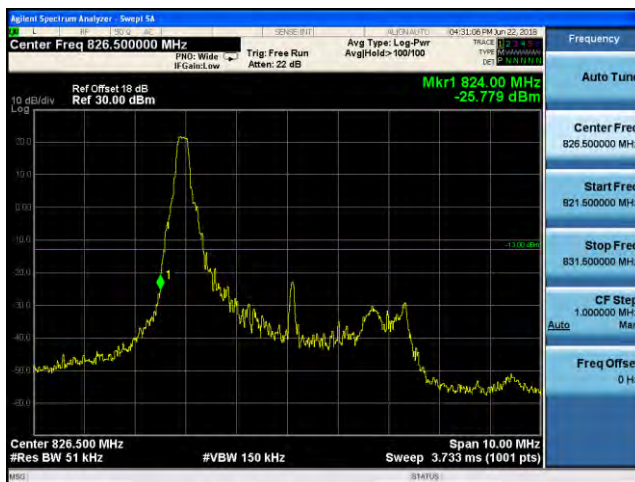

Test Mode: LTE Band 4 / 15MHz / 16QAM / 75RB

Lowest channel

Highest channel

Test Mode: LTE Band 4 / 20MHz / 16QAM / 100RB

Lowest channel

Highest channel

Test Mode: LTE Band 5 / 1.4MHz / QPSK / 1RB

Lowest channel

Highest channel

Test Mode: LTE Band 5 / 3MHz / QPSK / 1RB

Lowest channel

Highest channel

Test Mode: LTE Band 5 / 5MHz / QPSK / 1RB

Lowest channel

Highest channel

Test Mode: LTE Band 5 / 10MHz / QPSK / 1RB

Lowest channel

Highest channel

Test Mode: LTE Band 5 / 1.4MHz / QPSK / 6RB

Lowest channel

Highest channel

Test Mode: LTE Band 5 / 3MHz / QPSK / 15RB

Lowest channel

Highest channel