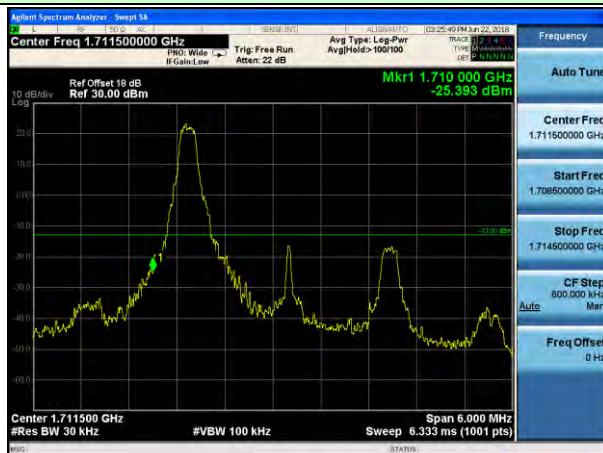

Highest channel

Test Mode: LTE Band 4 / 10MHz / QPSK / 50RB

Lowest channel

Highest channel

Test Mode: LTE Band 4 / 15MHz / QPSK / 75RB

Lowest channel

Highest channel

Test Mode: LTE Band 4 / 20MHz / QPSK / 100RB

Lowest channel

Highest channel

Test Mode: LTE Band 4 / 1.4MHz / 16QAM / 1RB

Lowest channel

Highest channel

Test Mode: LTE Band 4 / 3MHz / 16QAM / 1RB

Lowest channel

Highest channel

Test Mode: LTE Band 4 / 5MHz / 16QAM / 1RB

Lowest channel

Highest channel

Test Mode: LTE Band 4 / 10MHz / 16QAM / 1RB

Lowest channel

Highest channel

Test Mode: LTE Band 4 / 15MHz / 16QAM / 1RB

Lowest channel

Highest channel

Test Mode: LTE Band 2 / 20MHz / 16QAM / 1RB

Lowest channel

Highest channel

Test Mode: LTE Band 4 / 1.4MHz / 16QAM / 6RB

Lowest channel

Highest channel

Test Mode: LTE Band 4 / 3MHz / 16QAM / 15RB