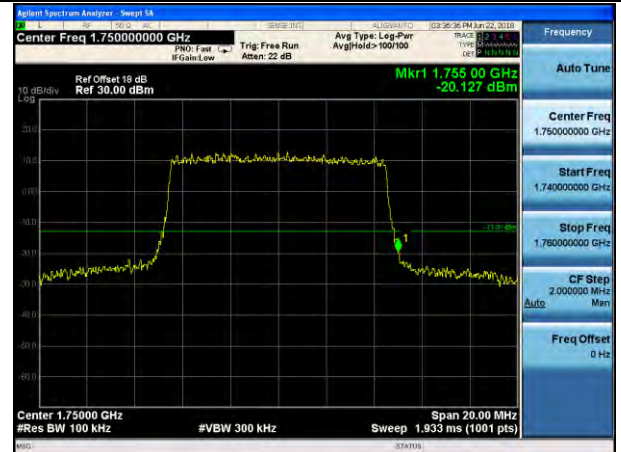

Test Mode: LTE Band 4 / 1.4MHz / QPSK / 6RB

Lowest channel

Highest channel

Test Mode: LTE Band 4 / 3MHz / QPSK / 15RB

Lowest channel

Highest channel

Test Mode: LTE Band 4 / 5MHz / QPSK / 25RB

Lowest channel

Highest channel

Test Mode: LTE Band 4 / 10MHz / QPSK / 50RB

Lowest channel

Highest channel

Test Mode: LTE Band 4 / 15MHz / QPSK / 75RB

Lowest channel

Highest channel

Test Mode: LTE Band 4 / 20MHz / QPSK / 100RB

Lowest channel

Highest channel

Test Mode: LTE Band 4 / 1.4MHz / 16QAM / 1RB

Lowest channel

Highest channel

Test Mode: LTE Band 4 / 3MHz / 16QAM / 1RB

Lowest channel

Highest channel