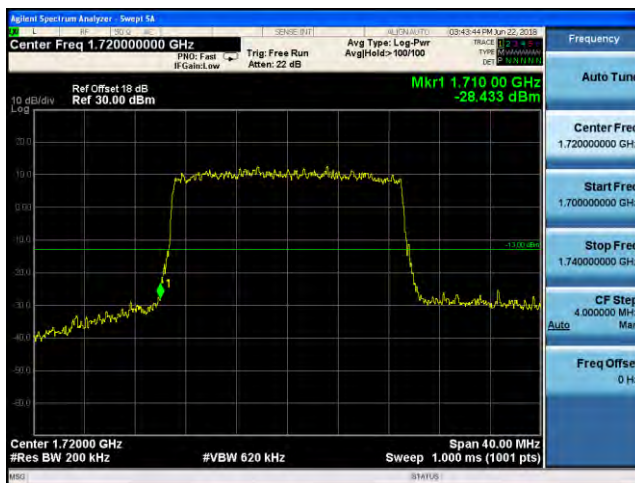

Test Mode: LTE Band 4 / 1.4MHz / QPSK / 6RB

Lowest channel

Highest channel

Test Mode: LTE Band 4 / 3MHz / QPSK / 15RB

Lowest channel

Highest channel

Test Mode: LTE Band 4 / 5MHz / QPSK / 25RB

Lowest channel

Highest channel

Test Mode: LTE Band 4 / 10MHz / QPSK / 50RB

Lowest channel

Highest channel

Test Mode: LTE Band 4 / 15MHz / QPSK / 75RB

Lowest channel

Highest channel

Test Mode: LTE Band 4 / 20MHz / QPSK / 100RB

Lowest channel

Highest channel

Test Mode: LTE Band 4 / 1.4MHz / 16QAM / 1RB

Lowest channel

Highest channel

Test Mode: LTE Band 4 / 3MHz / 16QAM / 1RB

Lowest channel

Highest channel

Test Mode: LTE Band 4 / 5MHz / 16QAM / 1RB

Lowest channel

Highest channel

Test Mode: LTE Band 4 / 10MHz / 16QAM / 1RB

Lowest channel

Highest channel

Test Mode: LTE Band 4 / 15MHz / 16QAM / 1RB

Lowest channel