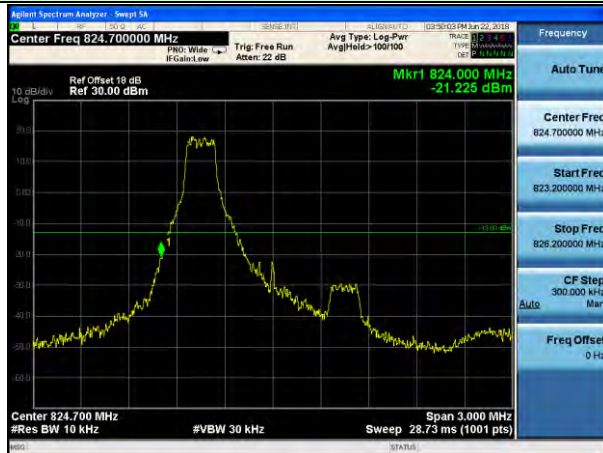

Highest channel

Test Mode: LTE Band 5 / 3MHz / QPSK / 1RB

Lowest channel

Highest channel

Test Mode: LTE Band 5 / 5MHz / QPSK / 1RB

Lowest channel

Highest channel

Test Mode: LTE Band 5 / 10MHz / QPSK / 1RB

Lowest channel

Highest channel

Test Mode: LTE Band 5 / 1.4MHz / QPSK / 6RB

Lowest channel

Highest channel

Test Mode: LTE Band 5 / 3MHz / QPSK / 15RB

Lowest channel

Highest channel

Test Mode: LTE Band 5 / 5MHz / QPSK / 25RB

Lowest channel

Highest channel

Test Mode: LTE Band 5 / 10MHz / QPSK / 50RB

Lowest channel

Highest channel

Test Mode: LTE Band 5 / 1.4MHz / 16QAM / 1RB

Lowest channel

Highest channel

Test Mode: LTE Band 5 / 3MHz / 16QAM / 1RB

Lowest channel

Highest channel

Test Mode: LTE Band 5 / 5MHz / 16QAM / 1RB

Lowest channel

Highest channel