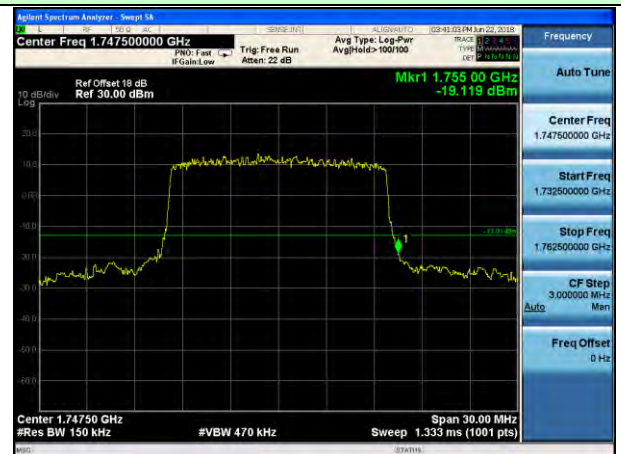

Highest channel

Test Mode: LTE Band 2 / 20MHz / 16QAM / 1RB

Lowest channel

Highest channel

Test Mode: LTE Band 4 / 1.4MHz / 16QAM / 6RB

Lowest channel

Highest channel

Test Mode: LTE Band 4 / 3MHz / 16QAM / 15RB

Lowest channel

Highest channel

Test Mode: LTE Band 4 / 5MHz / 16QAM / 25RB

Lowest channel

Highest channel

Test Mode: LTE Band 4 / 10MHz / 16QAM / 50RB

Lowest channel

Highest channel

Test Mode: LTE Band 4 / 15MHz / 16QAM / 75RB

Lowest channel

Highest channel

Test Mode: LTE Band 4 / 20MHz / 16QAM / 100RB

Lowest channel

Highest channel

Test Mode: LTE Band 5 / 1.4MHz / QPSK / 1RB

Lowest channel

Highest channel

Test Mode: LTE Band 5 / 3MHz / QPSK / 1RB

Lowest channel

Highest channel

Test Mode: LTE Band 5 / 5MHz / QPSK / 1RB

Lowest channel

Highest channel

Test Mode: LTE Band 5 / 10MHz / QPSK / 1RB