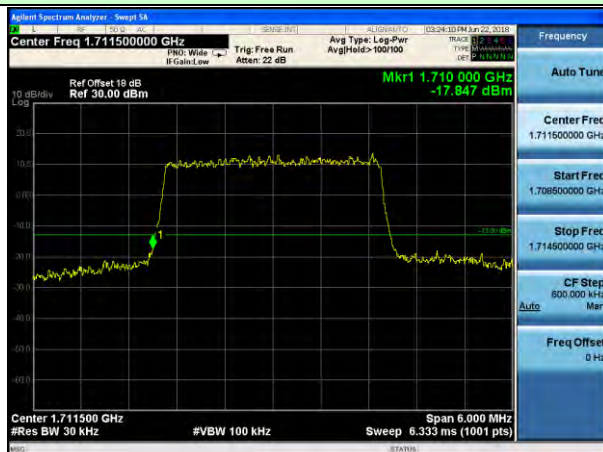

Test Mode: LTE Band 4 / 5MHz / 16QAM / 1RB

Lowest channel

Highest channel

Test Mode: LTE Band 4 / 10MHz / 16QAM / 1RB

Lowest channel

Highest channel

Test Mode: LTE Band 4 / 15MHz / 16QAM / 1RB

Lowest channel

Highest channel

Test Mode: LTE Band 2 / 20MHz / 16QAM / 1RB

Lowest channel

Highest channel

Test Mode: LTE Band 4 / 1.4MHz / 16QAM / 6RB

Lowest channel

Highest channel

Test Mode: LTE Band 4 / 3MHz / 16QAM / 15RB

Lowest channel

Highest channel

Test Mode: LTE Band 4 / 5MHz / 16QAM / 25RB

Lowest channel

Highest channel

Test Mode: LTE Band 4 / 10MHz / 16QAM / 50RB

Lowest channel

Highest channel

Test Mode: LTE Band 4 / 15MHz / 16QAM / 75RB

Lowest channel

Highest channel

Test Mode: LTE Band 4 / 20MHz / 16QAM / 100RB

Lowest channel

Highest channel

Test Mode: LTE Band 5 / 1.4MHz / QPSK / 1RB

Lowest channel