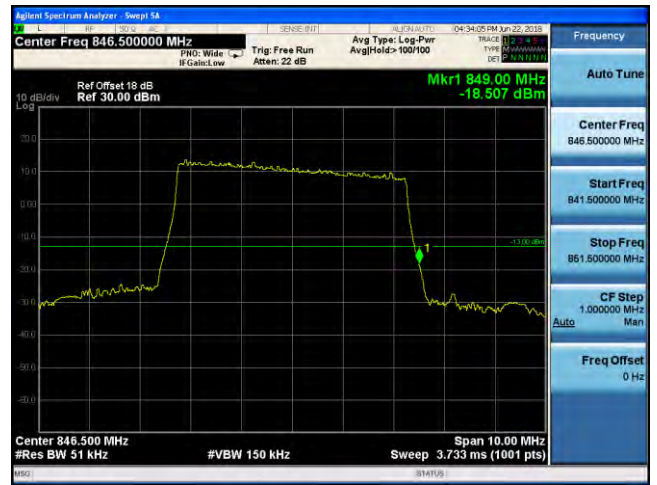

Highest channel

Test Mode: LTE Band 5 / 3MHz / QPSK / 1RB

Lowest channel

Highest channel

Test Mode: LTE Band 5 / 5MHz / QPSK / 1RB

Lowest channel

Highest channel

Test Mode: LTE Band 5 / 10MHz / QPSK / 1RB

Lowest channel

Highest channel

Test Mode: LTE Band 5 / 1.4MHz / QPSK / 6RB

Lowest channel

Highest channel

Test Mode: LTE Band 5 / 3MHz / QPSK / 15RB

Lowest channel

Highest channel

Test Mode: LTE Band 5 / 5MHz / QPSK / 25RB

Lowest channel

Highest channel

Test Mode: LTE Band 5 / 10MHz / QPSK / 50RB

Lowest channel

Highest channel

Test Mode: LTE Band 5 / 1.4MHz / 16QAM / 1RB

Lowest channel

Highest channel

Test Mode: LTE Band 5 / 3MHz / 16QAM / 1RB

Lowest channel

Highest channel

Test Mode: LTE Band 5 / 5MHz / 16QAM / 1RB

Lowest channel

Highest channel