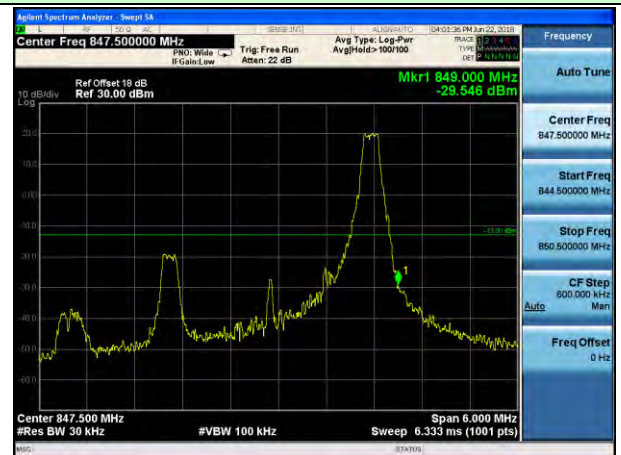

Lowest channel

Highest channel

Test Mode: LTE Band 4 / 5MHz / 16QAM / 25RB

Lowest channel

Highest channel

Test Mode: LTE Band 4 / 10MHz / 16QAM / 50RB

Lowest channel

Highest channel

Test Mode: LTE Band 4 / 15MHz / 16QAM / 75RB

Lowest channel

Highest channel

Test Mode: LTE Band 4 / 20MHz / 16QAM / 100RB

Lowest channel

Highest channel

Test Mode: LTE Band 5 / 1.4MHz / QPSK / 1RB

Lowest channel

Highest channel

Test Mode: LTE Band 5 / 3MHz / QPSK / 1RB

Lowest channel

Highest channel

Test Mode: LTE Band 5 / 5MHz / QPSK / 1RB

Lowest channel

Highest channel

Test Mode: LTE Band 5 / 10MHz / QPSK / 1RB

Lowest channel

Highest channel

Test Mode: LTE Band 5 / 1.4MHz / QPSK / 6RB

Lowest channel

Highest channel

Test Mode: LTE Band 5 / 3MHz / QPSK / 15RB

Lowest channel

Highest channel