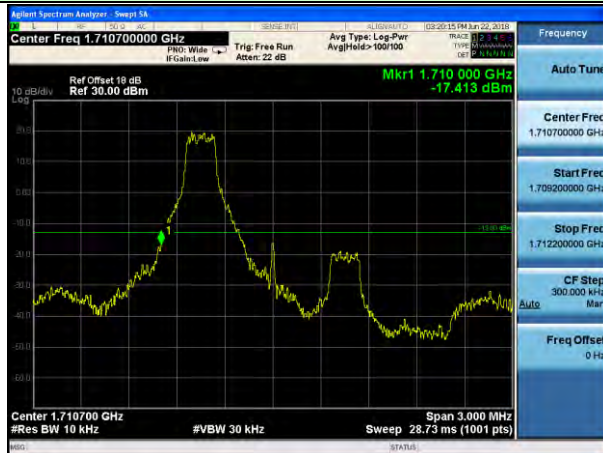

Test Mode: LTE Band 4 / 1.4MHz / QPSK / 6RB

Lowest channel

Highest channel

Test Mode: LTE Band 4 / 3MHz / QPSK / 15RB

Lowest channel

Highest channel

Test Mode: LTE Band 4 / 5MHz / QPSK / 25RB

Lowest channel

Highest channel

Test Mode: LTE Band 4 / 10MHz / QPSK / 50RB

Lowest channel

Highest channel

Test Mode: LTE Band 4 / 15MHz / QPSK / 75RB

Lowest channel

Highest channel

Test Mode: LTE Band 4 / 20MHz / QPSK / 100RB

Lowest channel

Highest channel

Test Mode: LTE Band 4 / 1.4MHz / 16QAM / 1RB

Lowest channel

Highest channel

Test Mode: LTE Band 4 / 3MHz / 16QAM / 1RB

Lowest channel

Highest channel

Test Mode: LTE Band 4 / 5MHz / 16QAM / 1RB

Lowest channel

Highest channel

Test Mode: LTE Band 4 / 10MHz / 16QAM / 1RB

Lowest channel

Highest channel

Test Mode: LTE Band 4 / 15MHz / 16QAM / 1RB

Lowest channel