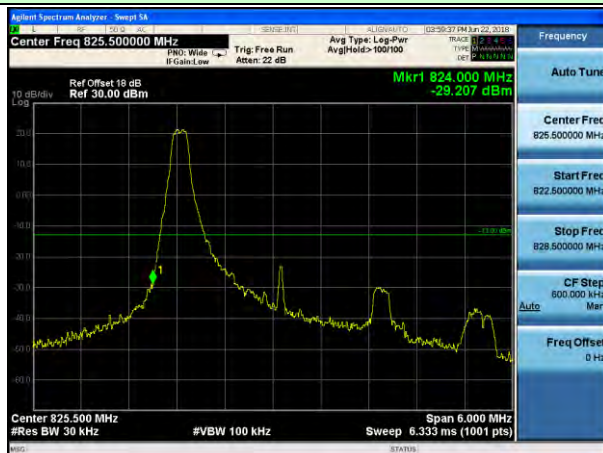

Lowest channel

Highest channel

Test Mode: LTE Band 5 / 1.4MHz / QPSK / 6RB

Lowest channel

Highest channel

Test Mode: LTE Band 5 / 3MHz / QPSK / 15RB

Lowest channel

Highest channel

Test Mode: LTE Band 5 / 5MHz / QPSK / 25RB

Lowest channel

Highest channel

Test Mode: LTE Band 5 / 10MHz / QPSK / 50RB

Lowest channel

Highest channel

Test Mode: LTE Band 5 / 1.4MHz / 16QAM / 1RB

Lowest channel

Highest channel

Test Mode: LTE Band 5 / 3MHz / 16QAM / 1RB

Lowest channel

Highest channel

Test Mode: LTE Band 5 / 5MHz / 16QAM / 1RB

Lowest channel

Highest channel