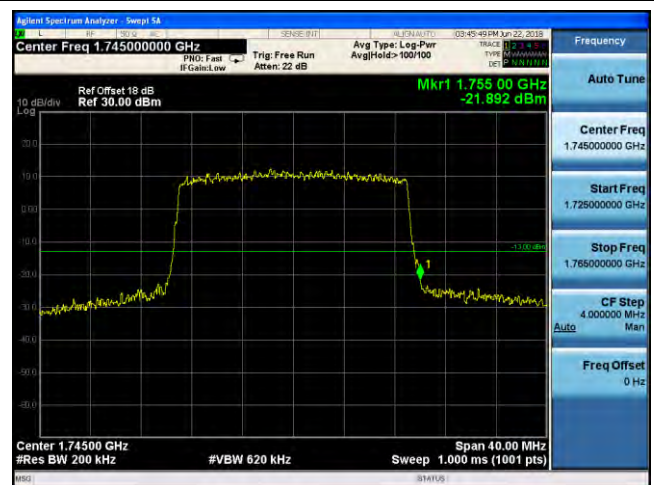

Lowest channel

Highest channel

Test Mode: LTE Band 4 / 5MHz / 16QAM / 25RB

Lowest channel

Highest channel

Test Mode: LTE Band 4 / 10MHz / 16QAM / 50RB

Lowest channel

Highest channel

Test Mode: LTE Band 4 / 15MHz / 16QAM / 75RB

Lowest channel

Highest channel

Test Mode: LTE Band 4 / 20MHz / 16QAM / 100RB

Lowest channel

Highest channel

Test Mode: LTE Band 5 / 1.4MHz / QPSK / 1RB

Lowest channel

Highest channel

Test Mode: LTE Band 5 / 3MHz / QPSK / 1RB

Lowest channel

Highest channel

Test Mode: LTE Band 5 / 5MHz / QPSK / 1RB

Lowest channel

Highest channel

Test Mode: LTE Band 5 / 10MHz / QPSK / 1RB

Lowest channel

Highest channel

Test Mode: LTE Band 5 / 1.4MHz / QPSK / 6RB

Lowest channel

Highest channel

Test Mode: LTE Band 5 / 3MHz / QPSK / 15RB

Lowest channel

Highest channel