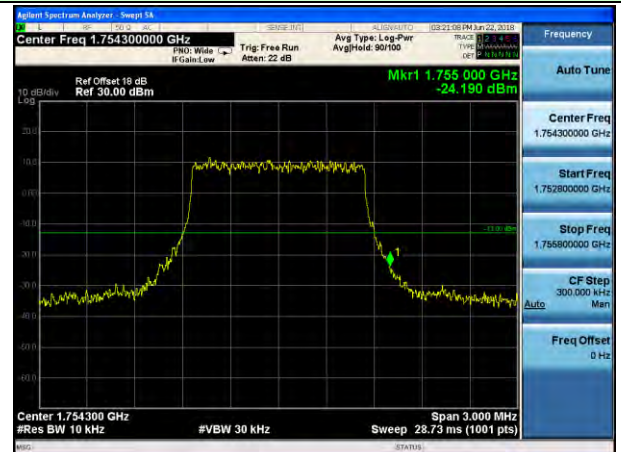

Test Mode: LTE Band 4 / 1.4MHz / QPSK / 6RB

Lowest channel

Highest channel

Test Mode: LTE Band 4 / 3MHz / QPSK / 15RB

Lowest channel

Highest channel

Test Mode: LTE Band 4 / 5MHz / QPSK / 25RB

Lowest channel

Highest channel

Test Mode: LTE Band 4 / 10MHz / QPSK / 50RB

Lowest channel

Highest channel

Test Mode: LTE Band 4 / 15MHz / QPSK / 75RB

Lowest channel

Highest channel

Test Mode: LTE Band 4 / 20MHz / QPSK / 100RB

Lowest channel

Highest channel

Test Mode: LTE Band 4 / 1.4MHz / 16QAM / 1RB

Lowest channel

Highest channel

Test Mode: LTE Band 4 / 3MHz / 16QAM / 1RB

Lowest channel

Highest channel