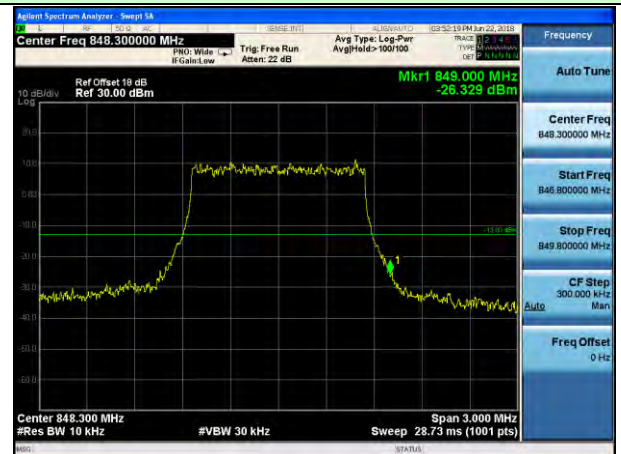

Highest channel

Test Mode: LTE Band 5 / 3MHz / QPSK / 1RB

Lowest channel

Highest channel

Test Mode: LTE Band 5 / 5MHz / QPSK / 1RB

Lowest channel

Highest channel

Test Mode: LTE Band 5 / 10MHz / QPSK / 1RB

Lowest channel

Highest channel

Test Mode: LTE Band 5 / 1.4MHz / QPSK / 6RB

Lowest channel

Highest channel

Test Mode: LTE Band 5 / 3MHz / QPSK / 15RB

Lowest channel

Highest channel

Test Mode: LTE Band 5 / 5MHz / QPSK / 25RB

Lowest channel

Highest channel

Test Mode: LTE Band 5 / 10MHz / QPSK / 50RB

Lowest channel

Highest channel

Test Mode: LTE Band 5 / 1.4MHz / 16QAM / 1RB

Lowest channel

Highest channel

Test Mode: LTE Band 5 / 3MHz / 16QAM / 1RB

Lowest channel

Highest channel

Test Mode: LTE Band 5 / 5MHz / 16QAM / 1RB

Lowest channel

Highest channel