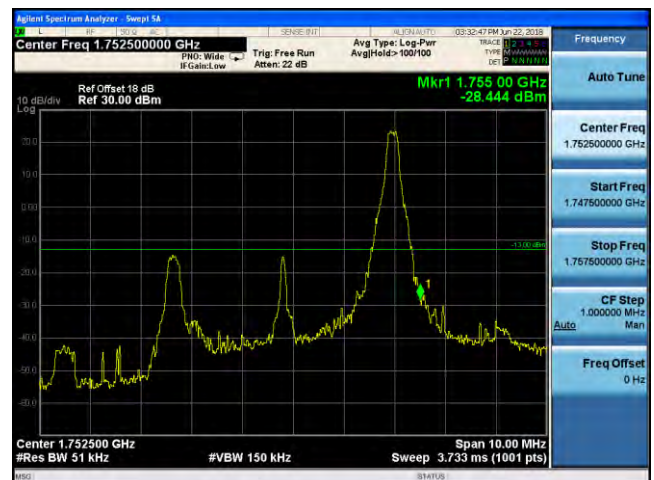

Highest channel

Test Mode: LTE Band 4 / 10MHz / QPSK / 50RB

Lowest channel

Highest channel

Test Mode: LTE Band 4 / 15MHz / QPSK / 75RB

Lowest channel

Highest channel

Test Mode: LTE Band 4 / 20MHz / QPSK / 100RB

Lowest channel

Highest channel

Test Mode: LTE Band 4 / 1.4MHz / 16QAM / 1RB

Lowest channel

Highest channel

Test Mode: LTE Band 4 / 3MHz / 16QAM / 1RB

Lowest channel

Highest channel

Test Mode: LTE Band 4 / 5MHz / 16QAM / 1RB

Lowest channel

Highest channel

Test Mode: LTE Band 4 / 10MHz / 16QAM / 1RB

Lowest channel

Highest channel

Test Mode: LTE Band 4 / 15MHz / 16QAM / 1RB

Lowest channel

Highest channel

Test Mode: LTE Band 2 / 20MHz / 16QAM / 1RB

Lowest channel

Highest channel

Test Mode: LTE Band 4 / 1.4MHz / 16QAM / 6RB

Lowest channel

Highest channel

Test Mode: LTE Band 4 / 3MHz / 16QAM / 15RB