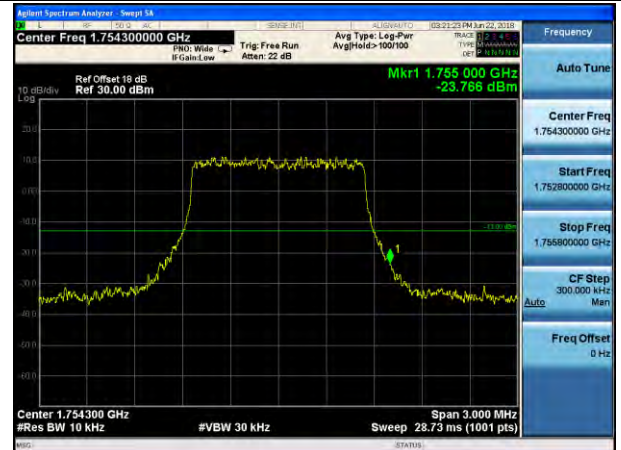

Test Mode: LTE Band 4 / 5MHz / 16QAM / 1RB

Lowest channel

Highest channel

Test Mode: LTE Band 4 / 10MHz / 16QAM / 1RB

Lowest channel

Highest channel

Test Mode: LTE Band 4 / 15MHz / 16QAM / 1RB

Lowest channel

Highest channel

Test Mode: LTE Band 2 / 20MHz / 16QAM / 1RB

Lowest channel

Highest channel

Test Mode: LTE Band 4 / 1.4MHz / 16QAM / 6RB

Lowest channel

Highest channel

Test Mode: LTE Band 4 / 3MHz / 16QAM / 15RB

Lowest channel

Highest channel

Test Mode: LTE Band 4 / 5MHz / 16QAM / 25RB

Lowest channel

Highest channel

Test Mode: LTE Band 4 / 10MHz / 16QAM / 50RB

Lowest channel

Highest channel

Test Mode: LTE Band 4 / 15MHz / 16QAM / 75RB

Lowest channel

Highest channel

Test Mode: LTE Band 4 / 20MHz / 16QAM / 100RB

Lowest channel

Highest channel

Test Mode: LTE Band 5 / 1.4MHz / QPSK / 1RB

Lowest channel