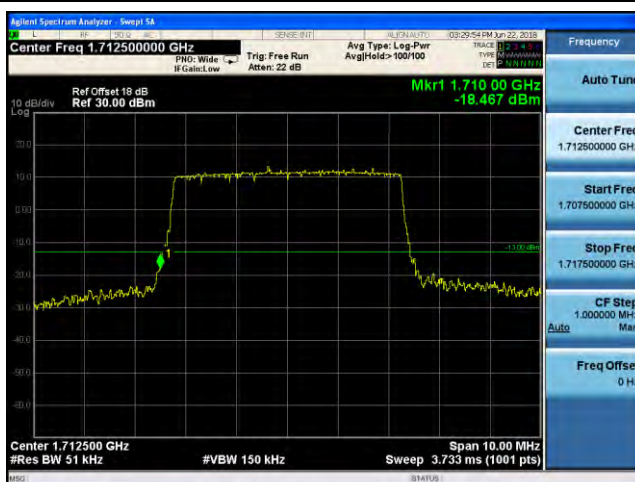

Test Mode: LTE Band 4 / 5MHz / 16QAM / 1RB

Lowest channel

Highest channel

Test Mode: LTE Band 4 / 10MHz / 16QAM / 1RB

Lowest channel

Highest channel

Test Mode: LTE Band 4 / 15MHz / 16QAM / 1RB

Lowest channel

Highest channel

Test Mode: LTE Band 2 / 20MHz / 16QAM / 1RB

Lowest channel

Highest channel

Test Mode: LTE Band 4 / 1.4MHz / 16QAM / 6RB

Lowest channel

Highest channel

Test Mode: LTE Band 4 / 3MHz / 16QAM / 15RB

Lowest channel

Highest channel

Test Mode: LTE Band 4 / 5MHz / 16QAM / 25RB

Lowest channel

Highest channel

Test Mode: LTE Band 4 / 10MHz / 16QAM / 50RB

Lowest channel

Highest channel

Test Mode: LTE Band 4 / 15MHz / 16QAM / 75RB

Lowest channel

Highest channel

Test Mode: LTE Band 4 / 20MHz / 16QAM / 100RB

Lowest channel

Highest channel

Test Mode: LTE Band 5 / 1.4MHz / QPSK / 1RB

Lowest channel