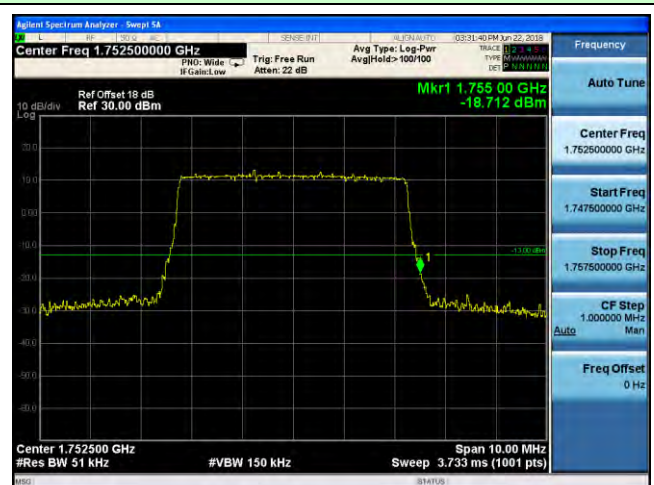

Test Mode: LTE Band 4 / 1.4MHz / QPSK / 6RB

Lowest channel

Highest channel

Test Mode: LTE Band 4 / 3MHz / QPSK / 15RB

Lowest channel

Highest channel

Test Mode: LTE Band 4 / 5MHz / QPSK / 25RB

Lowest channel

Highest channel

Test Mode: LTE Band 4 / 10MHz / QPSK / 50RB

Lowest channel

Highest channel

Test Mode: LTE Band 4 / 15MHz / QPSK / 75RB

Lowest channel

Highest channel

Test Mode: LTE Band 4 / 20MHz / QPSK / 100RB

Lowest channel

Highest channel

Test Mode: LTE Band 4 / 1.4MHz / 16QAM / 1RB

Lowest channel

Highest channel

Test Mode: LTE Band 4 / 3MHz / 16QAM / 1RB

Lowest channel

Highest channel