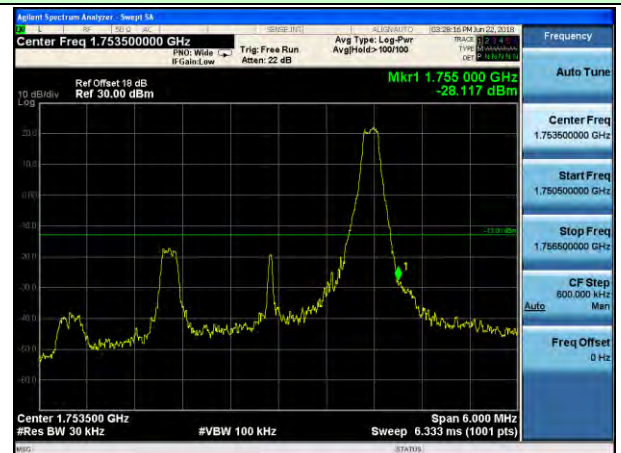

Highest channel

Test Mode: LTE Band 4 / 10MHz / QPSK / 50RB

Lowest channel

Highest channel

Test Mode: LTE Band 4 / 15MHz / QPSK / 75RB

Lowest channel

Highest channel

Test Mode: LTE Band 4 / 20MHz / QPSK / 100RB

Lowest channel

Highest channel

Test Mode: LTE Band 4 / 1.4MHz / 16QAM / 1RB

Lowest channel

Highest channel

Test Mode: LTE Band 4 / 3MHz / 16QAM / 1RB

Lowest channel

Highest channel

Test Mode: LTE Band 4 / 5MHz / 16QAM / 1RB

Lowest channel

Highest channel

Test Mode: LTE Band 4 / 10MHz / 16QAM / 1RB

Lowest channel

Highest channel

Test Mode: LTE Band 4 / 15MHz / 16QAM / 1RB

Lowest channel

Highest channel

Test Mode: LTE Band 2 / 20MHz / 16QAM / 1RB

Lowest channel

Highest channel

Test Mode: LTE Band 4 / 1.4MHz / 16QAM / 6RB

Lowest channel

Highest channel

Test Mode: LTE Band 4 / 3MHz / 16QAM / 15RB