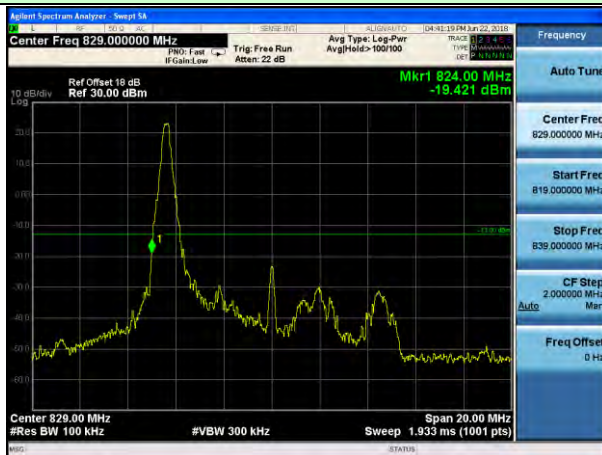

Test Mode: LTE Band 4 / 15MHz / 16QAM / 75RB

Lowest channel

Highest channel

Test Mode: LTE Band 4 / 20MHz / 16QAM / 100RB

Lowest channel

Highest channel

Test Mode: LTE Band 5 / 1.4MHz / QPSK / 1RB

Lowest channel

Highest channel

Test Mode: LTE Band 5 / 3MHz / QPSK / 1RB

Lowest channel

Highest channel

Test Mode: LTE Band 5 / 5MHz / QPSK / 1RB

Lowest channel

Highest channel

Test Mode: LTE Band 5 / 10MHz / QPSK / 1RB

Lowest channel

Highest channel

Test Mode: LTE Band 5 / 1.4MHz / QPSK / 6RB

Lowest channel

Highest channel

Test Mode: LTE Band 5 / 3MHz / QPSK / 15RB

Lowest channel

Highest channel