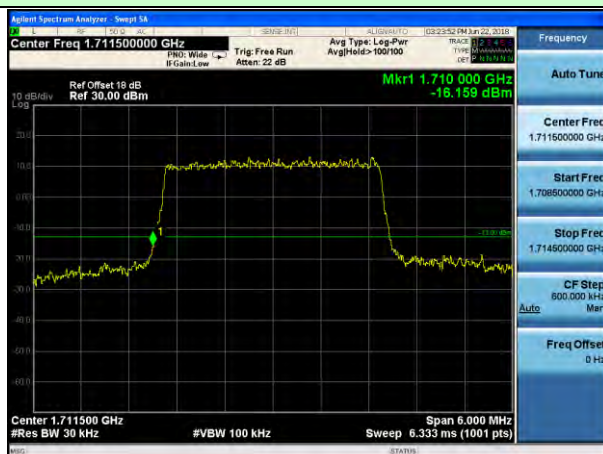

Test Mode: LTE Band 4 / 1.4MHz / QPSK / 6RB

Lowest channel

Highest channel

Test Mode: LTE Band 4 / 3MHz / QPSK / 15RB

Lowest channel

Highest channel

Test Mode: LTE Band 4 / 5MHz / QPSK / 25RB

Lowest channel

Highest channel

Test Mode: LTE Band 4 / 10MHz / QPSK / 50RB

Lowest channel

Highest channel

Test Mode: LTE Band 4 / 15MHz / QPSK / 75RB

Lowest channel

Highest channel

Test Mode: LTE Band 4 / 20MHz / QPSK / 100RB

Lowest channel

Highest channel

Test Mode: LTE Band 4 / 1.4MHz / 16QAM / 1RB

Lowest channel

Highest channel

Test Mode: LTE Band 4 / 3MHz / 16QAM / 1RB

Lowest channel

Highest channel