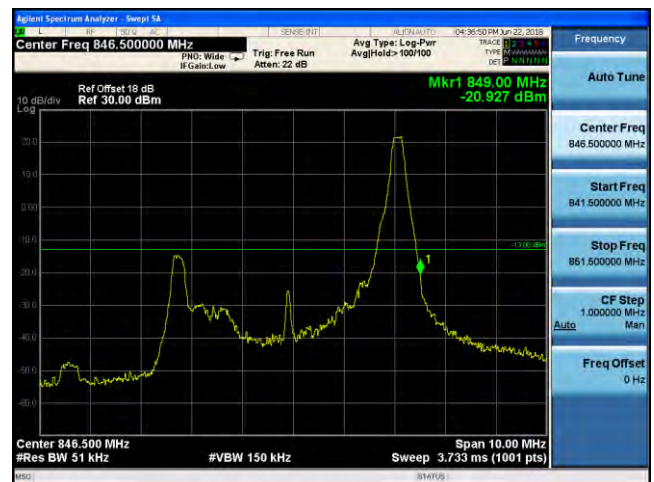

Test Mode: LTE Band 4 / 15MHz / 16QAM / 75RB

Lowest channel

Highest channel

Test Mode: LTE Band 4 / 20MHz / 16QAM / 100RB

Lowest channel

Highest channel

Test Mode: LTE Band 5 / 1.4MHz / QPSK / 1RB

Lowest channel

Highest channel

Test Mode: LTE Band 5 / 3MHz / QPSK / 1RB

Lowest channel

Highest channel

Test Mode: LTE Band 5 / 5MHz / QPSK / 1RB

Lowest channel

Highest channel

Test Mode: LTE Band 5 / 10MHz / QPSK / 1RB

Lowest channel

Highest channel

Test Mode: LTE Band 5 / 1.4MHz / QPSK / 6RB

Lowest channel

Highest channel

Test Mode: LTE Band 5 / 3MHz / QPSK / 15RB

Lowest channel

Highest channel

Test Mode: LTE Band 5 / 5MHz / QPSK / 25RB

Lowest channel

Highest channel

Test Mode: LTE Band 5 / 10MHz / QPSK / 50RB

Lowest channel

Highest channel

Test Mode: LTE Band 5 / 1.4MHz / 16QAM / 1RB

Lowest channel