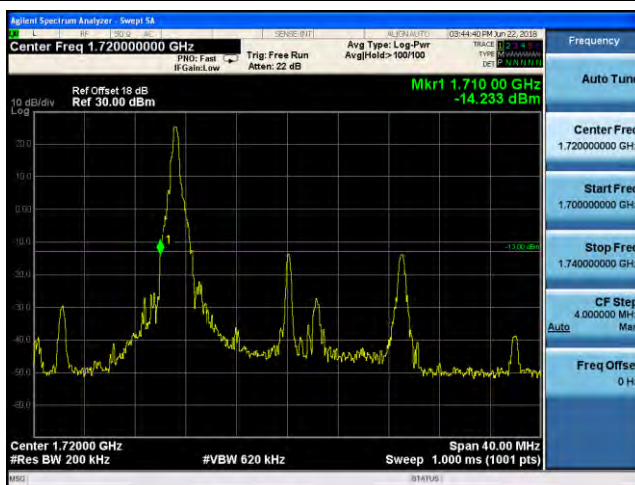

Lowest channel

Highest channel

Test Mode: LTE Band 4 / 1.4MHz / 16QAM / 1RB

Lowest channel

Highest channel

Test Mode: LTE Band 4 / 3MHz / 16QAM / 1RB

Lowest channel

Highest channel

Test Mode: LTE Band 4 / 5MHz / 16QAM / 1RB

Lowest channel

Highest channel

Test Mode: LTE Band 4 / 10MHz / 16QAM / 1RB

Lowest channel

Highest channel

Test Mode: LTE Band 4 / 15MHz / 16QAM / 1RB

Lowest channel

Highest channel

Test Mode: LTE Band 2 / 20MHz / 16QAM / 1RB

Lowest channel

Highest channel

Test Mode: LTE Band 4 / 1.4MHz / 16QAM / 6RB

Lowest channel

Highest channel

Test Mode: LTE Band 4 / 3MHz / 16QAM / 15RB

Lowest channel

Highest channel

Test Mode: LTE Band 4 / 5MHz / 16QAM / 25RB

Lowest channel

Highest channel

Test Mode: LTE Band 4 / 10MHz / 16QAM / 50RB

Lowest channel

Highest channel