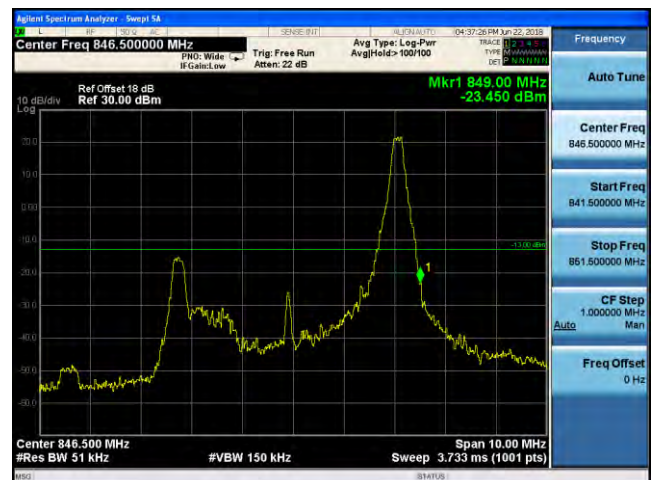

Lowest channel

Highest channel

Test Mode: LTE Band 5 / 1.4MHz / QPSK / 6RB

Lowest channel

Highest channel

Test Mode: LTE Band 5 / 3MHz / QPSK / 15RB

Lowest channel

Highest channel

Test Mode: LTE Band 5 / 5MHz / QPSK / 25RB

Lowest channel

Highest channel

Test Mode: LTE Band 5 / 10MHz / QPSK / 50RB

Lowest channel

Highest channel

Test Mode: LTE Band 5 / 1.4MHz / 16QAM / 1RB

Lowest channel

Highest channel

Test Mode: LTE Band 5 / 3MHz / 16QAM / 1RB

Lowest channel

Highest channel

Test Mode: LTE Band 5 / 5MHz / 16QAM / 1RB

Lowest channel

Highest channel