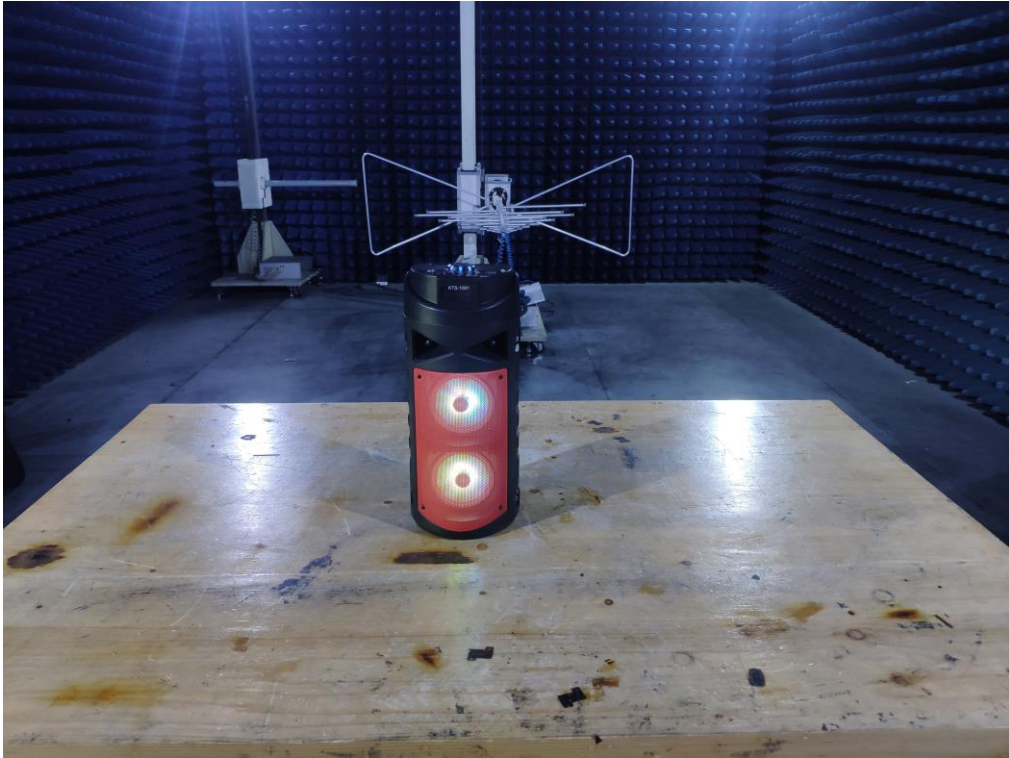

**FCC ID: SXX-KTS1091**

**Photograph of set-up for Radiated Emission below 1GHz**

**Photograph of set-up for Radiated Emission above 1GHz**

Photograph of set-up for ac power line Conducted emission