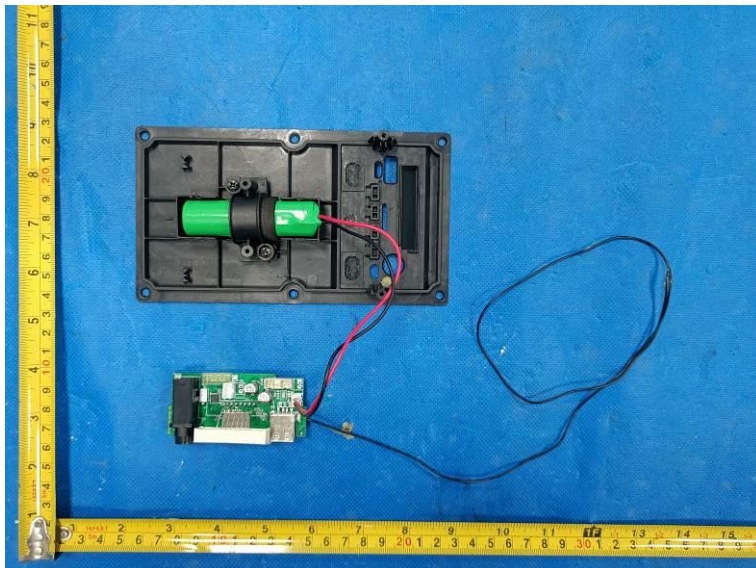

## Internal Photos of the EUT

Photo 1

Photo 2

Photo 3

Photo 4

Photo 5

Photo 6

FM RX Antenna

Photo 7

BT PCB Antenna

Photo 8

Photo 9

18650  
+3.7V 1500mAh 5.55Wh  
2021.07.12