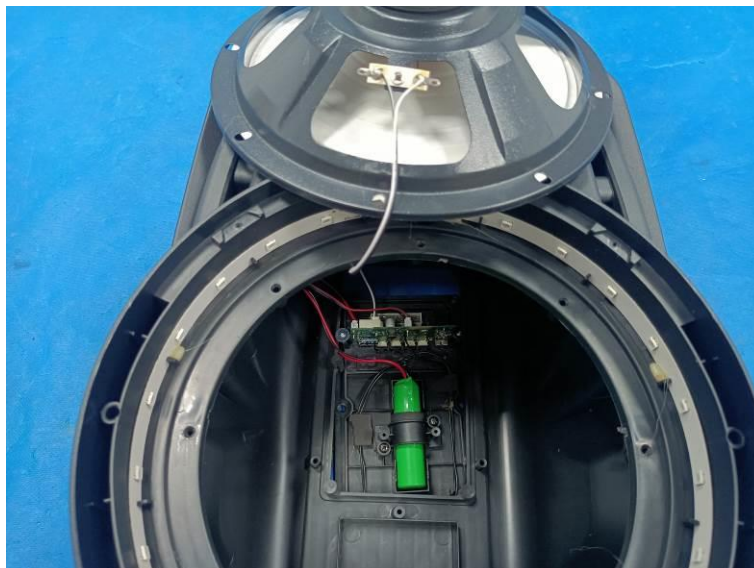

## Internal Photos of the EUT

Photo 1

Photo 2

Photo 3

Photo 4

Photo 5

Photo 6

FM RX Antenna

Photo 7

BT PCB Antenna

Photo 8

Photo 9

18650  
+3.7V 1500mAh 5.55Wh  
2021.07.12