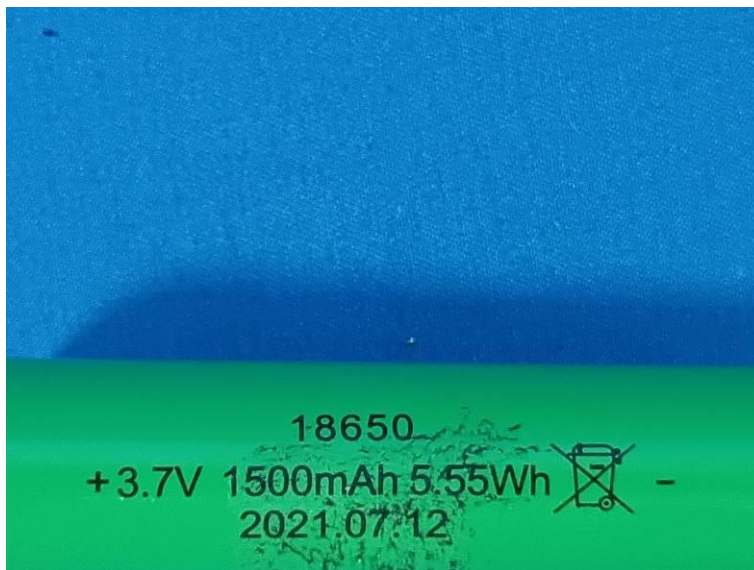

Photo 7

BT PCB Antenna

Photo 8

Photo 9

18650  
+3.7V 1500mAh 5.55Wh  
2021.07.12