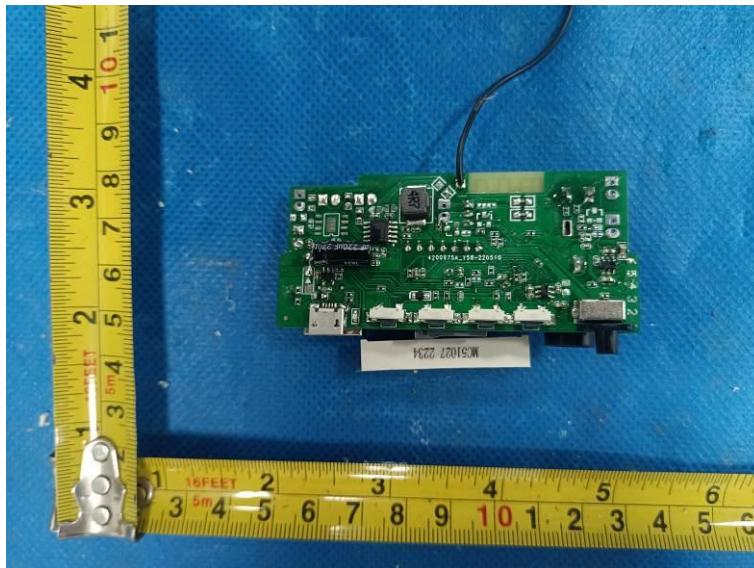

## Internal Photos of the EUT

Photo 1

Photo 2

Photo 3

Photo 4

Photo 5

Photo 6

FM RX Antenna

Photo 7

BT PCB Antenna

Photo 8

Photo 9

18650  
+3.7V 1500mAh 5.55Wh  
2021.07.12