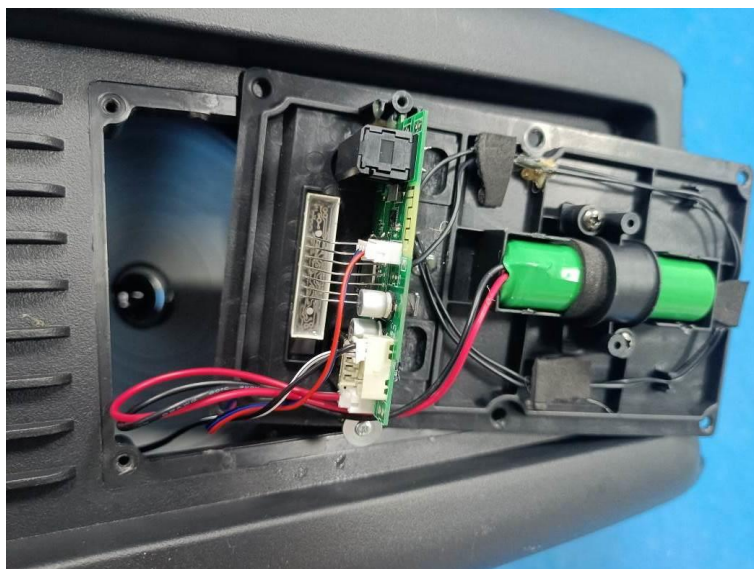

## Internal Photos of the EUT

Photo 1

Photo 2

Photo 3

Photo 4

Photo 5

Photo 6

FM RX Antenna

Photo 7

BT PCB Antenna

Photo 8

Photo 9

18650  
+3.7V 1500mAh 5.55Wh  
2021.07.12