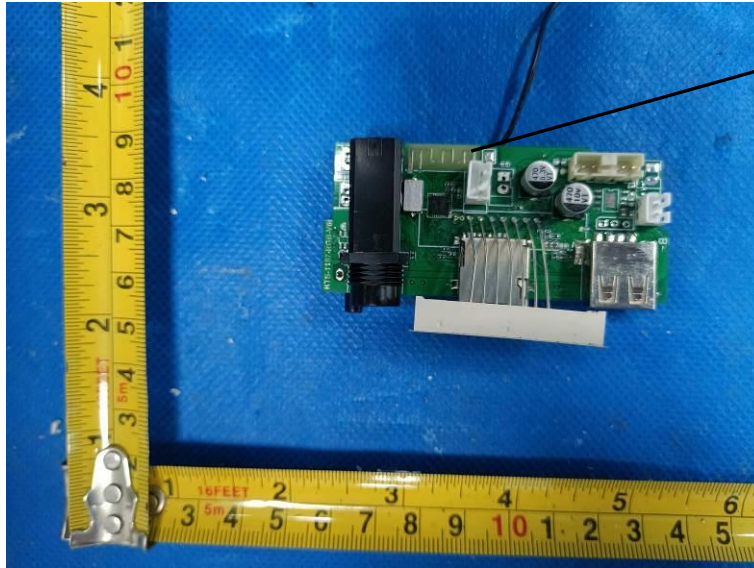

## Internal Photos of the EUT

Photo 1

Photo 2

Photo 3

Photo 4

Photo 5

Photo 6

FM RX Antenna

Photo 7

BT PCB Antenna

Photo 8

Photo 9

18650  
+3.7V 1500mAh 5.55Wh  
2021.07.12