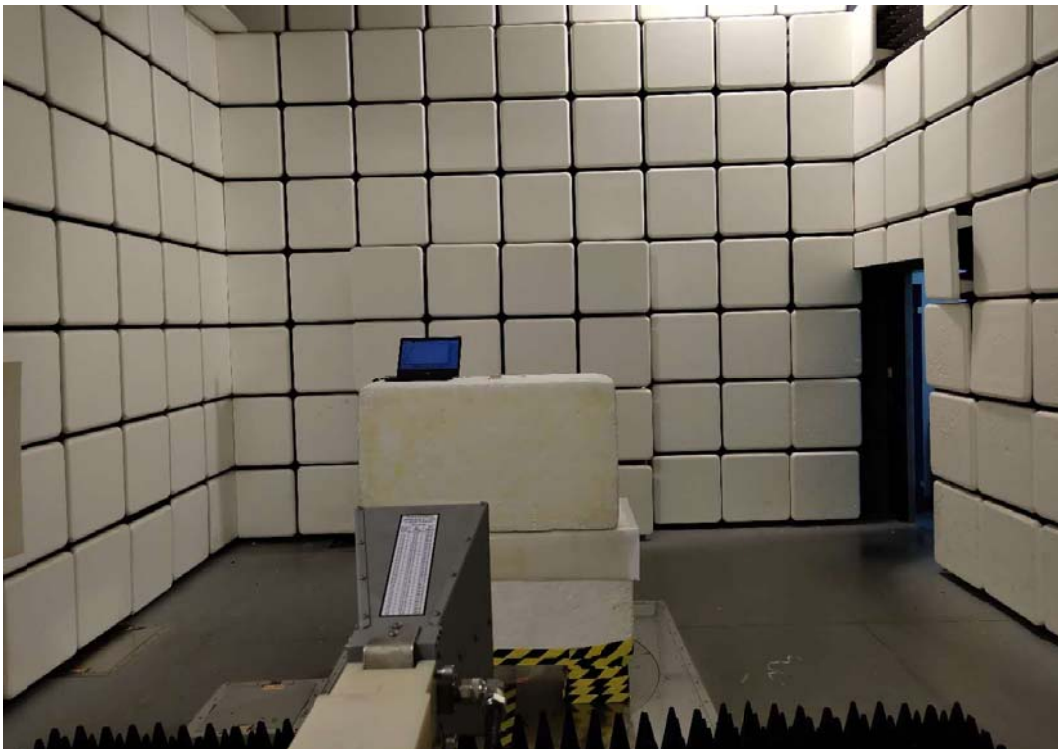

## Part15C Test Setup

30MHz-1GHz

1GHz-18GHz

**Picture 1 Radiated Emission Test Setup**

Picture 2 Conducted Emission Test Setup