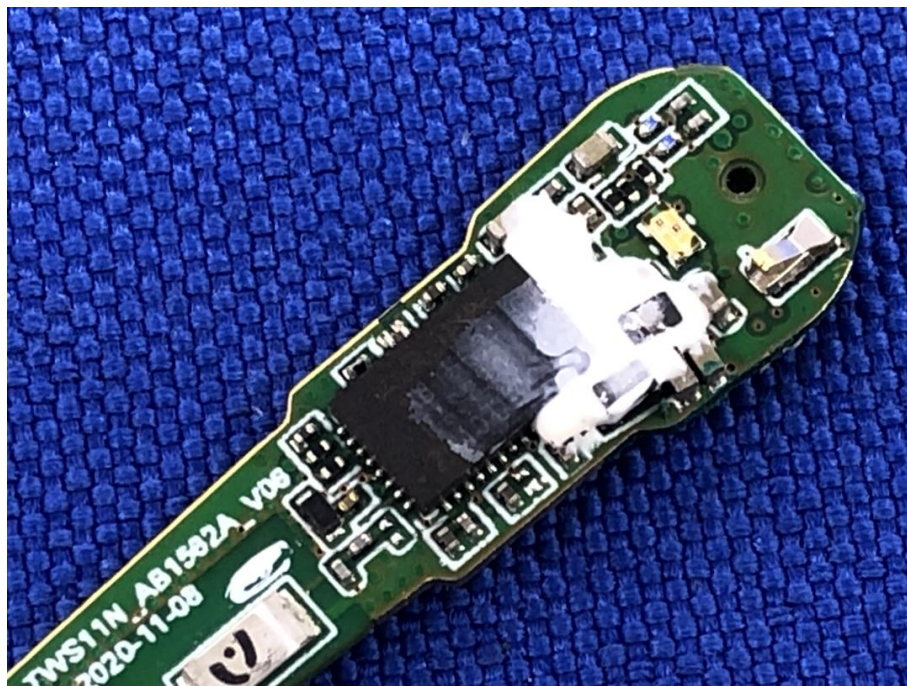

Product: True Wireless Earphones
Model: PE-M10
Internal Photos

*******END OF REPORT*******