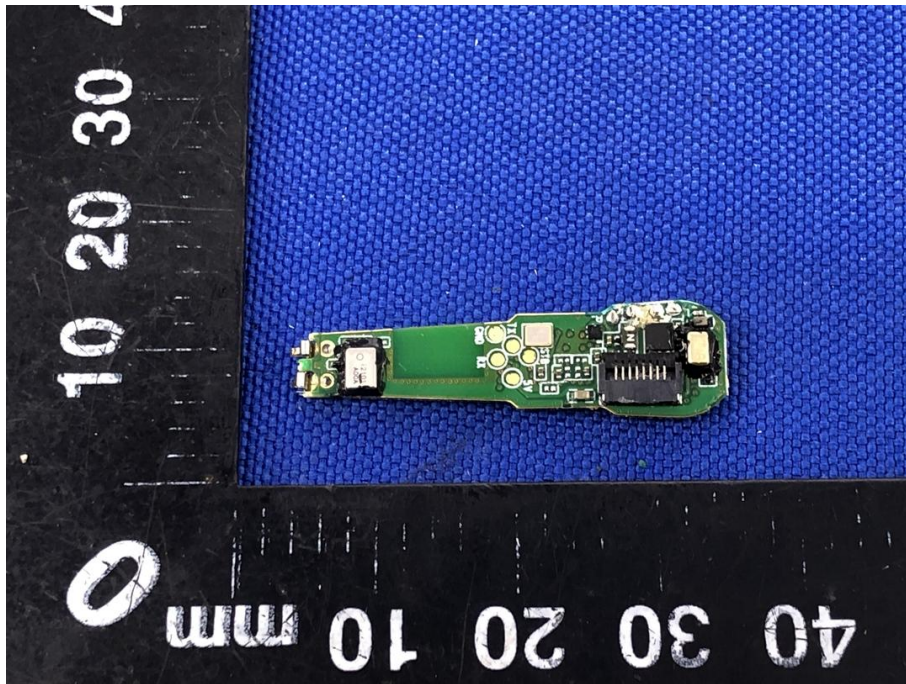

Product: True Wireless Earphones
Model: PE-M10
Internal Photos

*******END OF REPORT*******