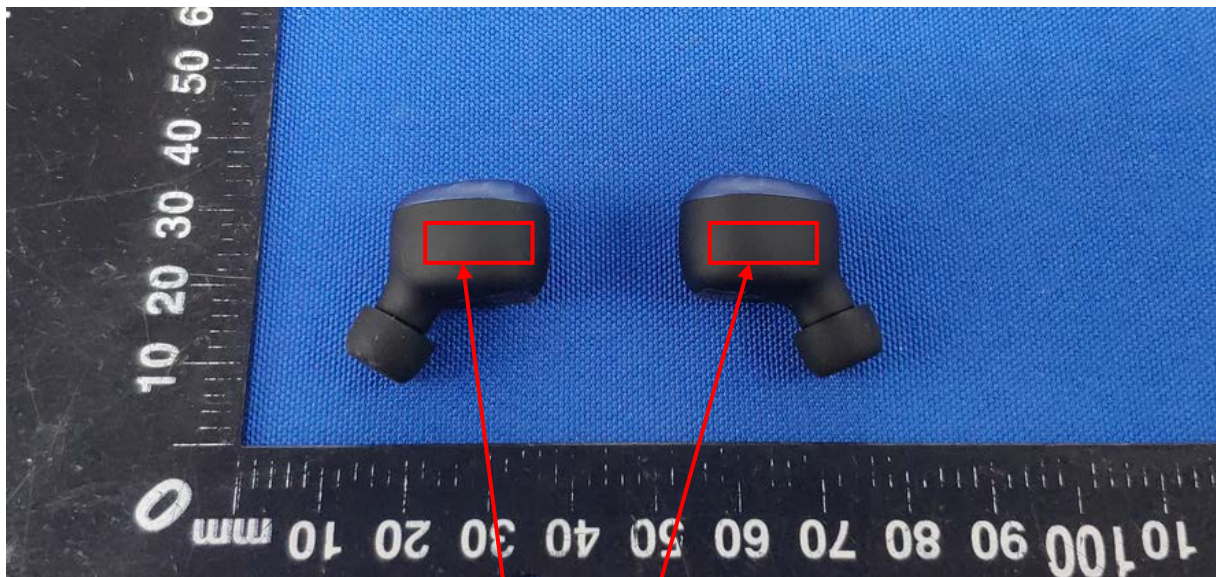

Label Artwork and Location

Model: COWON CR5

Label:

FCC ID: SXV-CR5

Size: L*W=11*5mm

Location