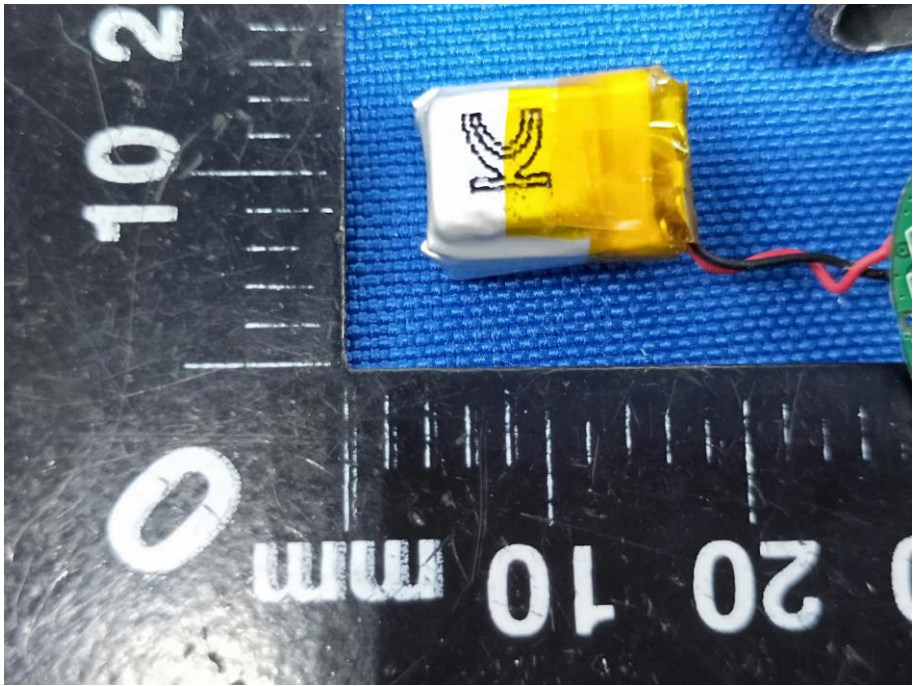

**Appendix B: Photographs of EUT
Product: Bluetooth Earphones
Model: COWON CR5
Internal Photos**

Antenna

Antenna