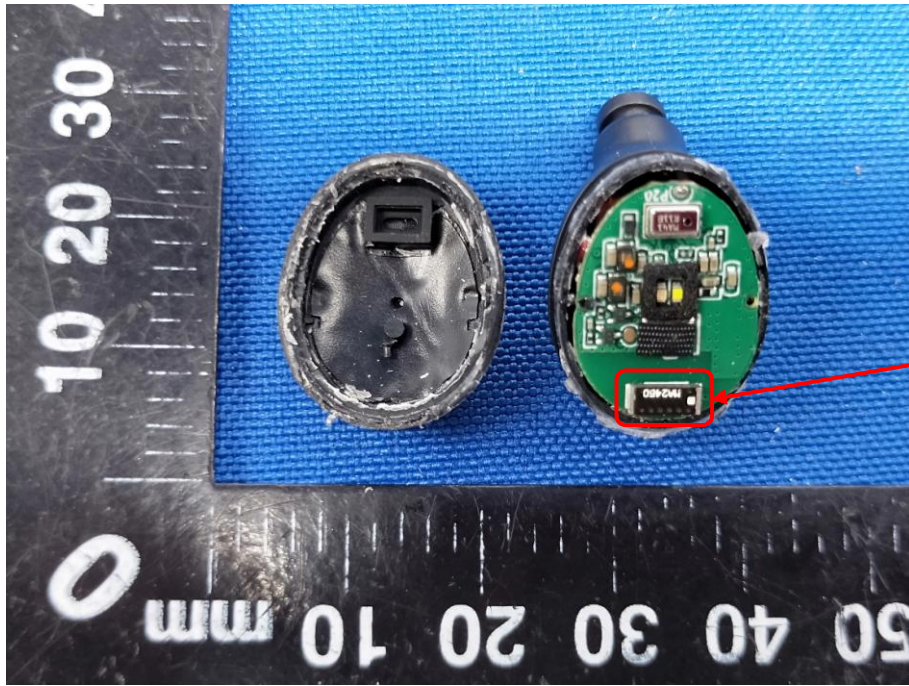

**Appendix B: Photographs of EUT
Product: Bluetooth Earphones
Model: COWON CR5
Internal Photos**

Antenna

Antenna