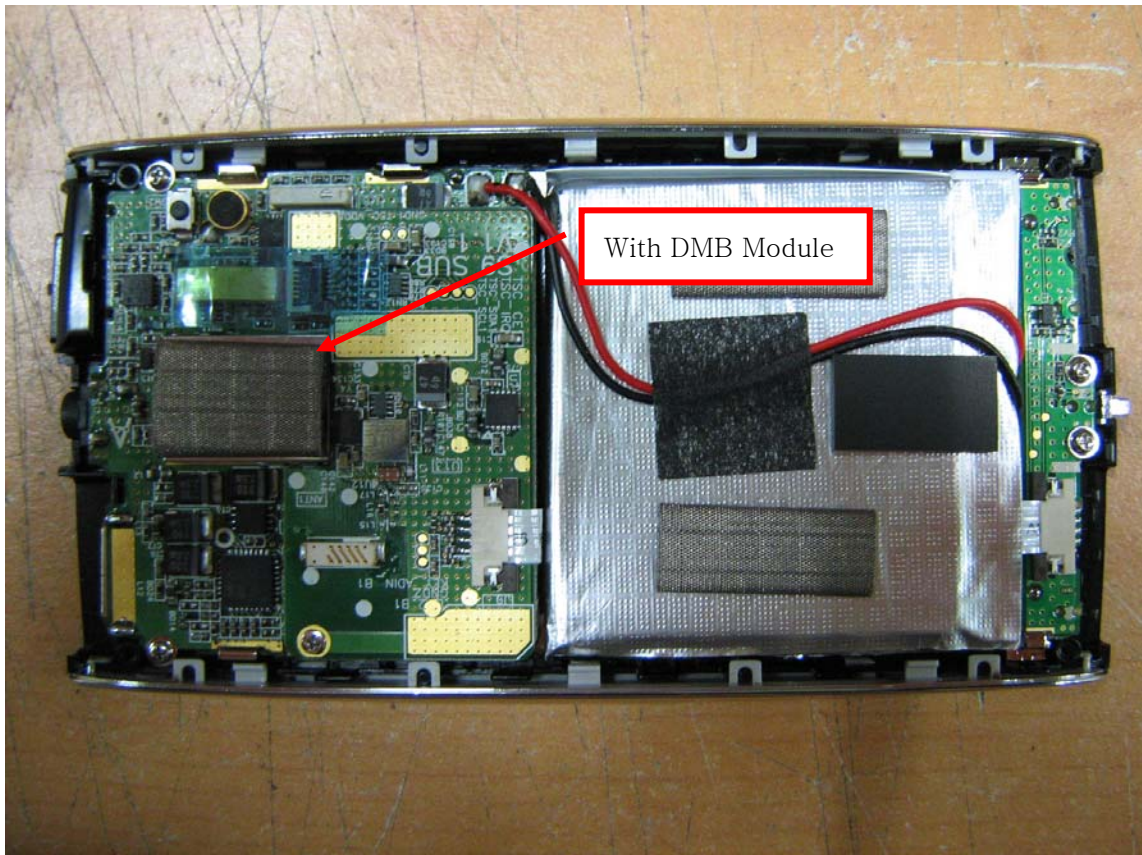

Bluetooth ANTENNA

Model Description

Model name: COWON S9 DMB

Model name: COWON S9