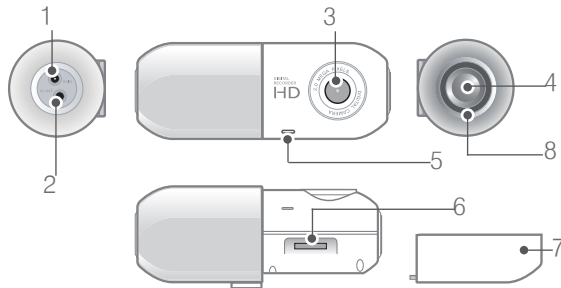

Quick guide

2 pieces of double-
coated tape

- Note that the included items may vary according to the product specifications and may look different from the images provided in the manual.

- To view the recorded image through the GPS screen in real-time, connect the "video-out cable" with the video-in port of the GPS.

Be for you Start!

+ Name of Part and Functions

No.	Name	Description	No.	Name	Description
1	Cigar jack	It supplies the power to the main device.	5	Microphone	It is a microphone for recording voice.
2	AV OUT	It is a port for transmitting the video being recorded to an external device connected.	6	MicroSD card slot	It is a slot for inserting the MicroSD card.
3	Recording lens	It records the front direction of a vehicle.	7	MicroSD card Protective lid	Use it to insert or remove the MicroSD.
4	Buttons	It is a button for manual recording.	8	Indicator lamp	It displays the operation status of the product.