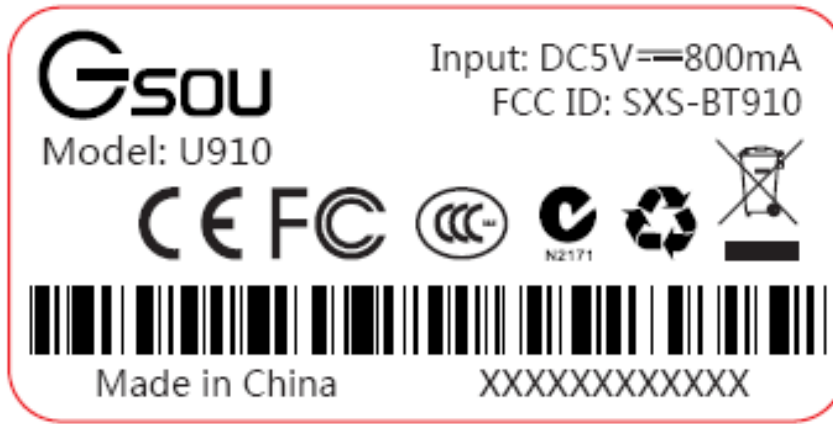

EXHIBIT A - FCC ID LABELING AND LOCATION

FCC ID Label

Proposed FCC ID Label Location

Label Here

The label shown shall be permanently affixed at a conspicuous location on the device and be readily visible to the user at the time purchase (Labeling requirements per 2.925)