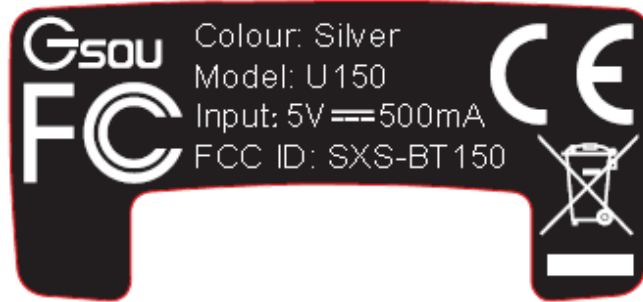

EXHIBIT A - FCC ID LABELING AND LOCATION

FCC ID Label

Proposed FCC ID Label Location

Label Here

The label shown shall be permanently affixed at a conspicuous location on the device and be readily visible to the user at the time purchase (Labeling requirements per 2.925)