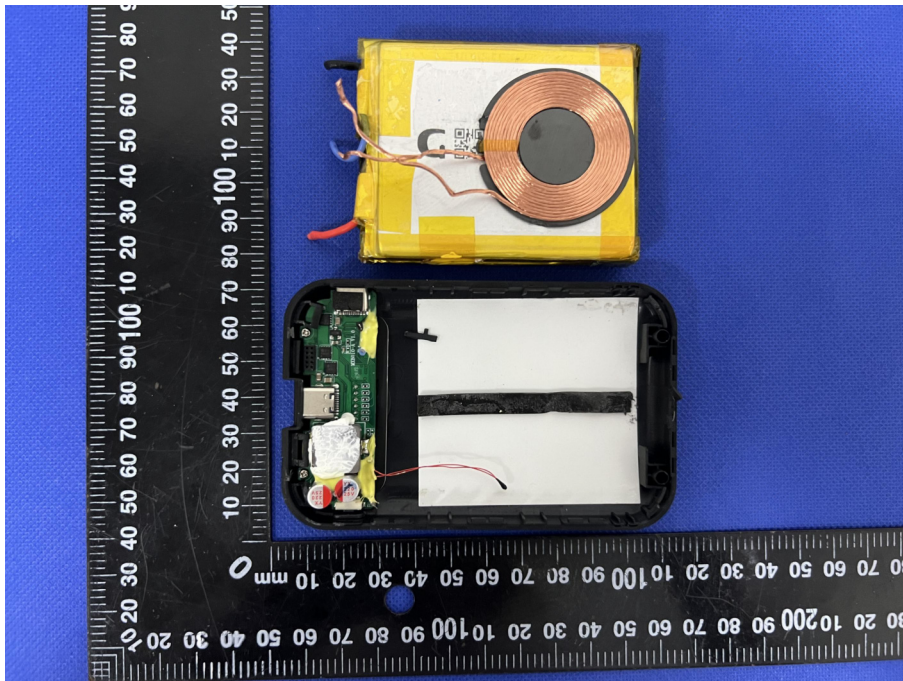

EUT PHOTO(Internal Photos)

Test Mode: MXB010

***** END OF REPORT *****