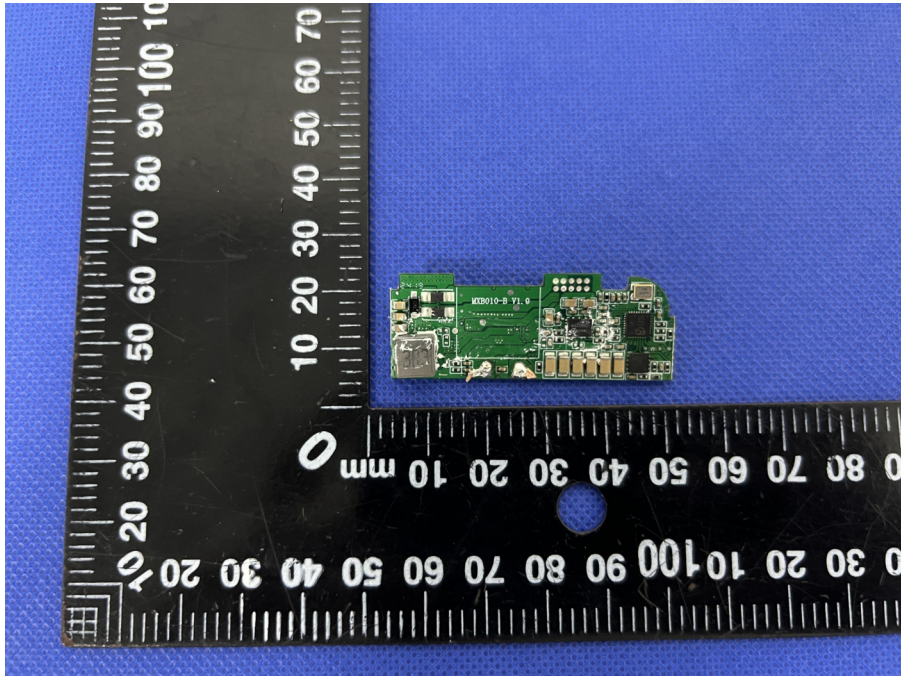

EUT PHOTO(Internal Photos)

Test Mode: MXB010

***** END OF REPORT *****