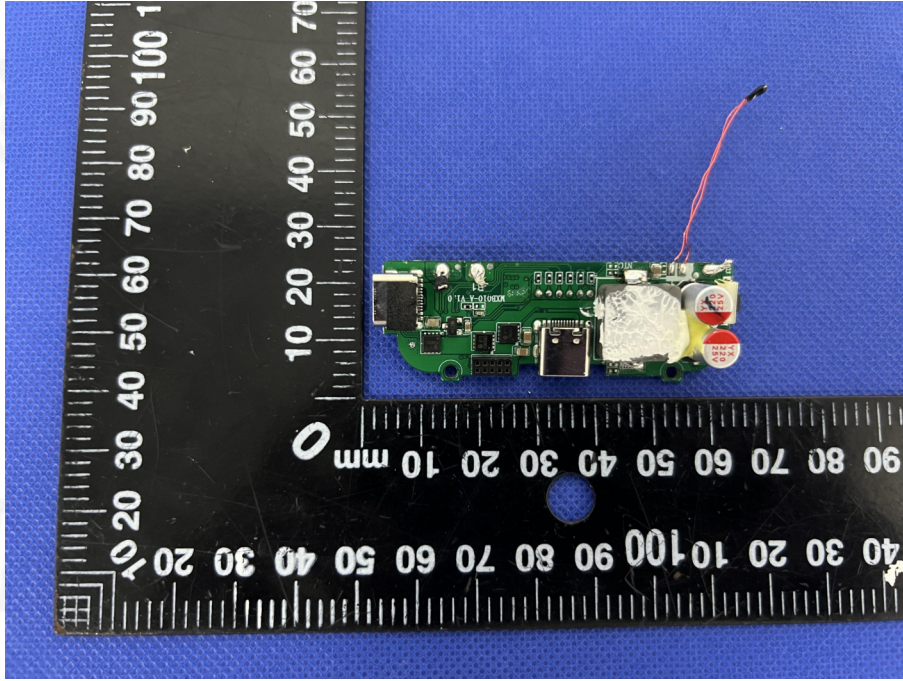

EUT PHOTO(Internal Photos)

Test Mode: MXB010

***** END OF REPORT *****