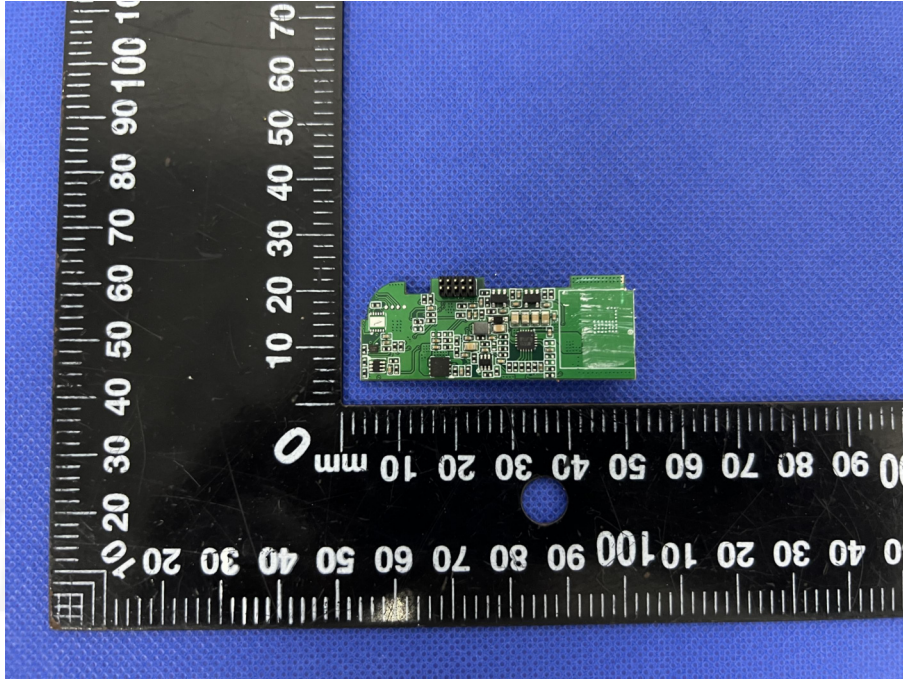

EUT PHOTO(Internal Photos)

Test Mode: MXB010

***** END OF REPORT *****