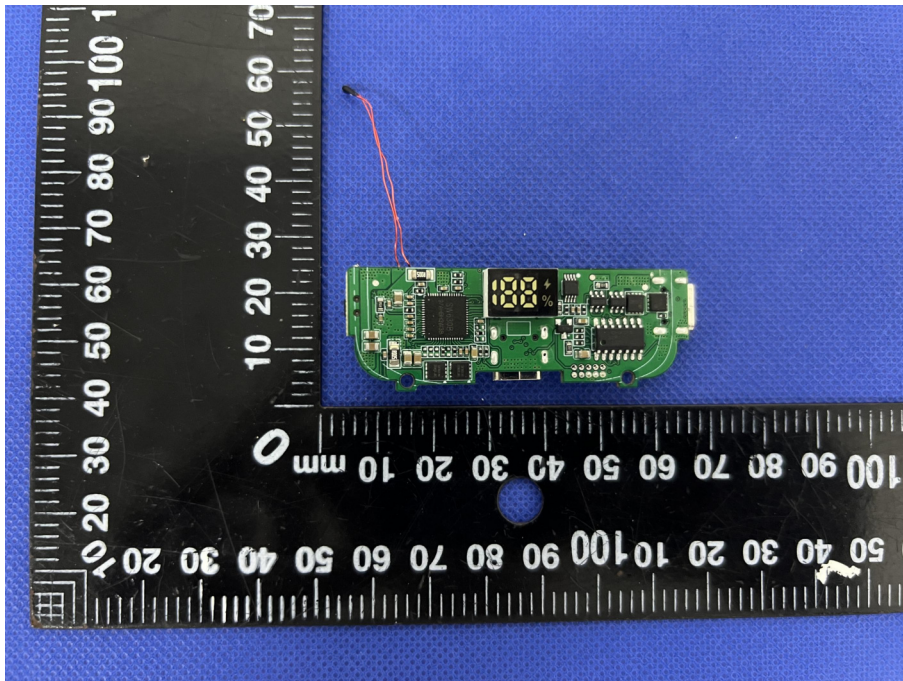

EUT PHOTO(Internal Photos)

Test Mode: MXB010

***** END OF REPORT *****