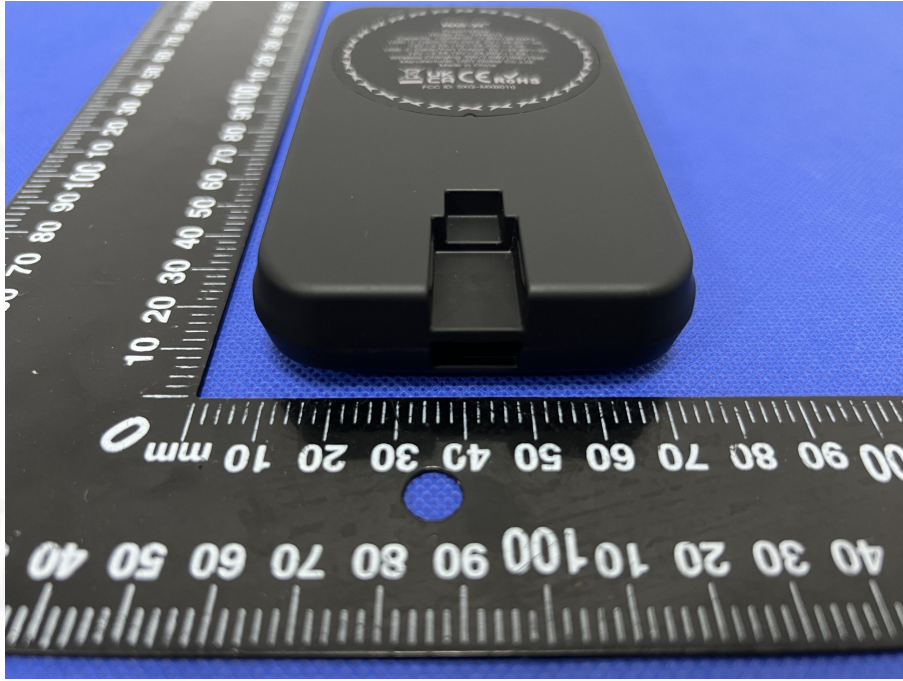

EUT PHOTO(External Photos)

Test Mode: MXB010

***** END OF REPORT *****