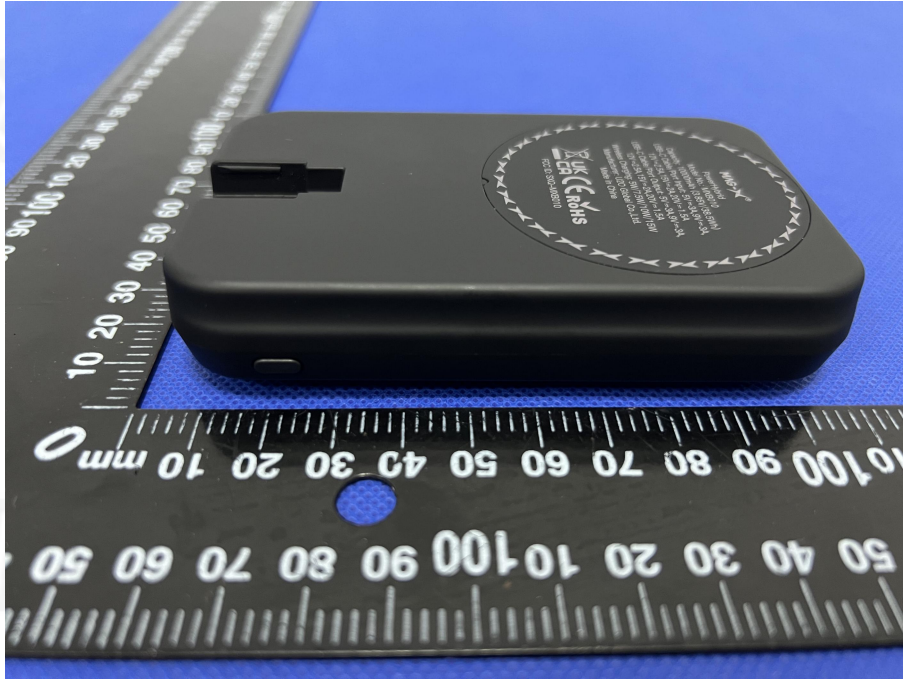

EUT PHOTO(External Photos)

Test Mode: MXB010

***** END OF REPORT *****