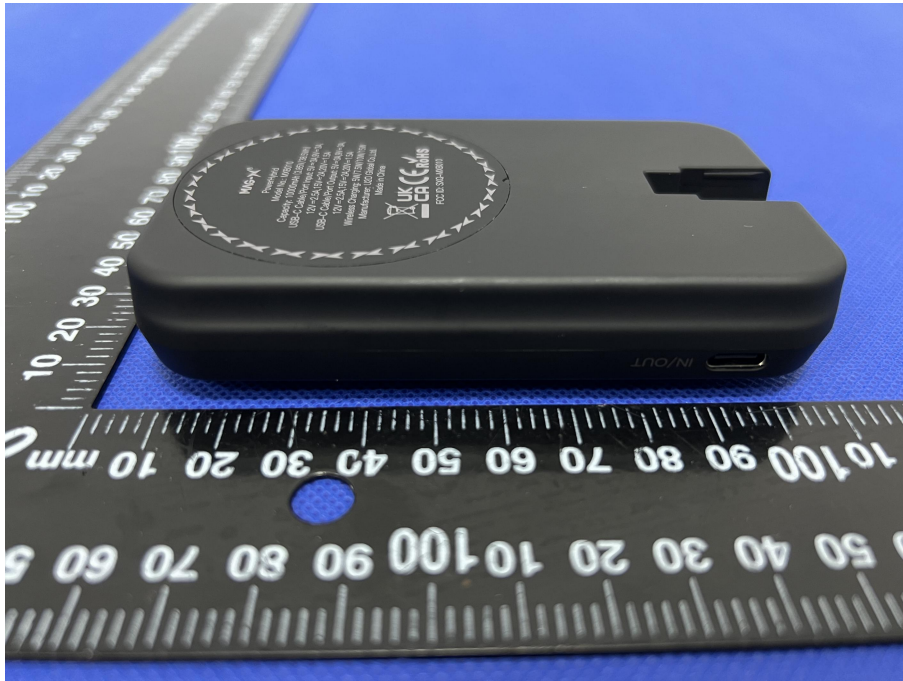

EUT PHOTO(External Photos)

Test Mode: MXB010

***** END OF REPORT *****