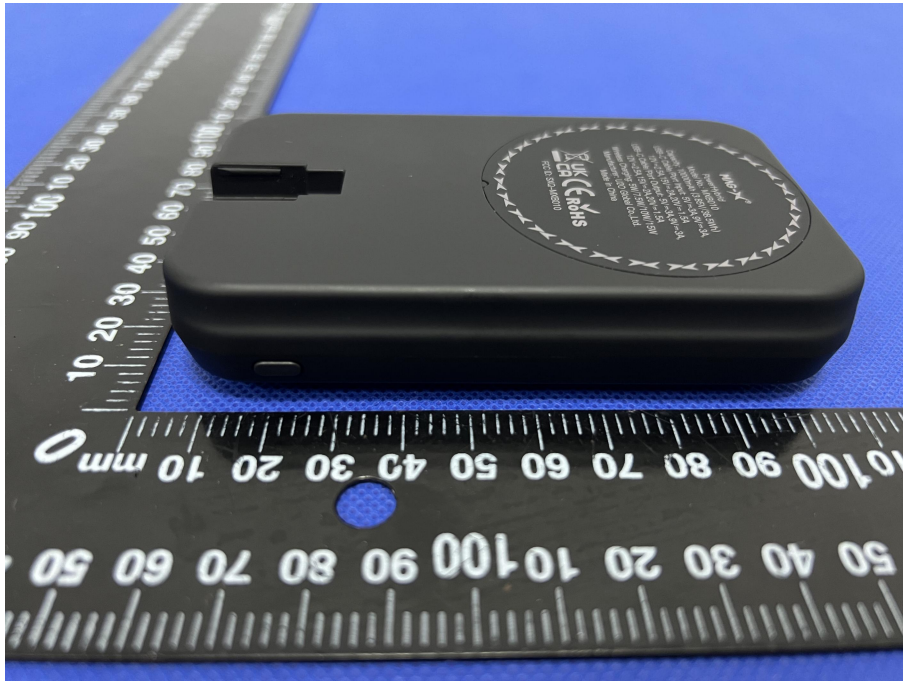

EUT PHOTO(External Photos)

Test Mode: MXB010

***** END OF REPORT *****