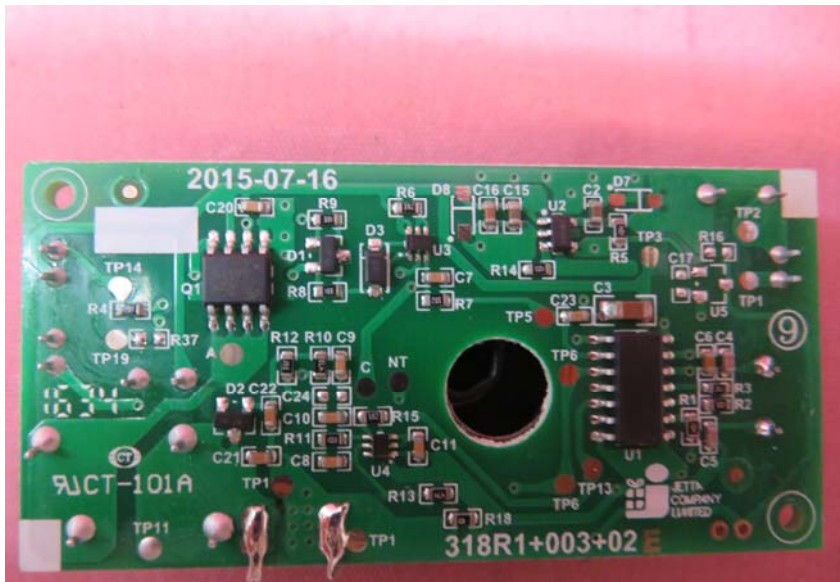

INTERTEK TESTING SERVICE
Equipment Photographs

(Internal)

FCC ID: SXO-VD01WC
IC: 10016A-VD01WC

INTERTEK TESTING SERVICE
Equipment Photographs

(Internal)

FCC ID: SXO-VD01WC
IC: 10016A-VD01WC

INTERTEK TESTING SERVICE Equipment Photographs

(Internal)

FCC ID: SXO-VD01WC
IC: 10016A-VD01WC

**INTERTEK TESTING SERVICE
Equipment Photographs**

(Internal)

Equipment Photographs

FCC ID: SXO-VD01WC
IC: 10016A-VD01WC

INTERTEK TESTING SERVICE

(Internal)

Equipment Photographs

FCC ID: SXO-VD01WC

IC: 10016A-VD01WC

INTERTEK TESTING SERVICE

(Internal)

Equipment Photographs

FCC ID: SXO-VD01WC
IC: 10016A-VD01WC