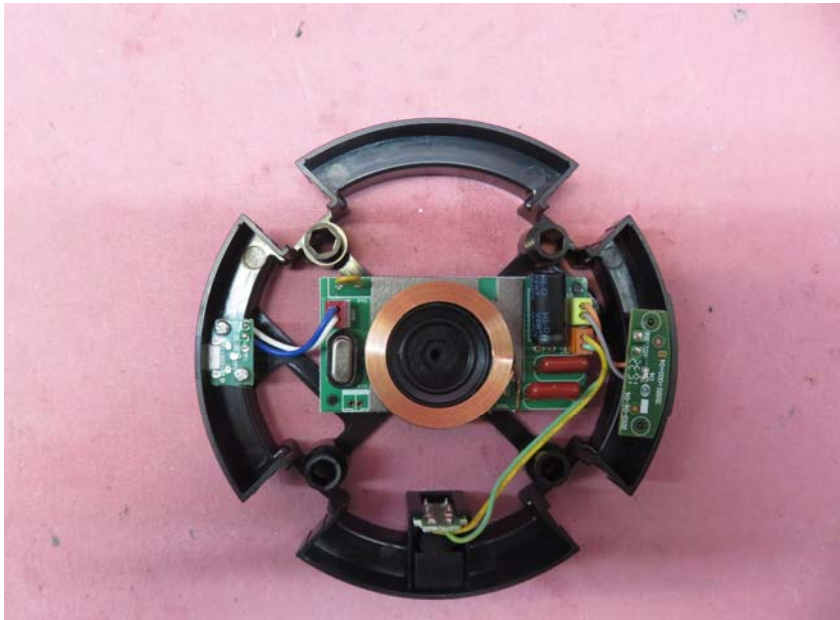

INTERTEK TESTING SERVICE
Equipment Photographs

(Internal)

FCC ID: SXO-VD01WC
IC: 10016A-VD01WC

INTERTEK TESTING SERVICE
Equipment Photographs

(Internal)

FCC ID: SXO-VD01WC
IC: 10016A-VD01WC

INTERTEK TESTING SERVICE Equipment Photographs

(Internal)

FCC ID: SXO-VD01WC
IC: 10016A-VD01WC

**INTERTEK TESTING SERVICE
Equipment Photographs**

(Internal)

Equipment Photographs

FCC ID: SXO-VD01WC
IC: 10016A-VD01WC

INTERTEK TESTING SERVICE

(Internal)

Equipment Photographs

FCC ID: SXO-VD01WC

IC: 10016A-VD01WC

INTERTEK TESTING SERVICE

(Internal)

Equipment Photographs

FCC ID: SXO-VD01WC
IC: 10016A-VD01WC