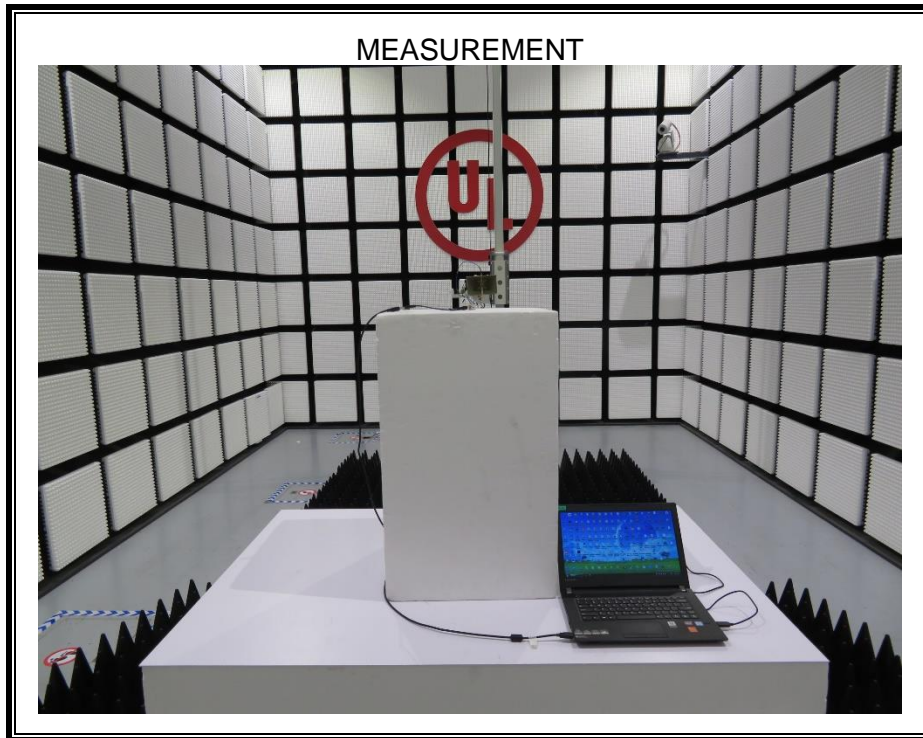

Appendix II

Setup Photographs

RADIATED RF MEASUREMENT SETUP (ABOVE 1 GHz)

MEASUREMENT POSITION (Y axis)

MEASUREMENT POSITION (Z axis)

RADIATED RF MEASUREMENT SETUP (30MHz~1GHz)

POWERLINE CONDUCTED EMISSIONS MEASUREMENT SETUP

RADIATED RF MEASUREMENT SETUP (Below 30MHz)