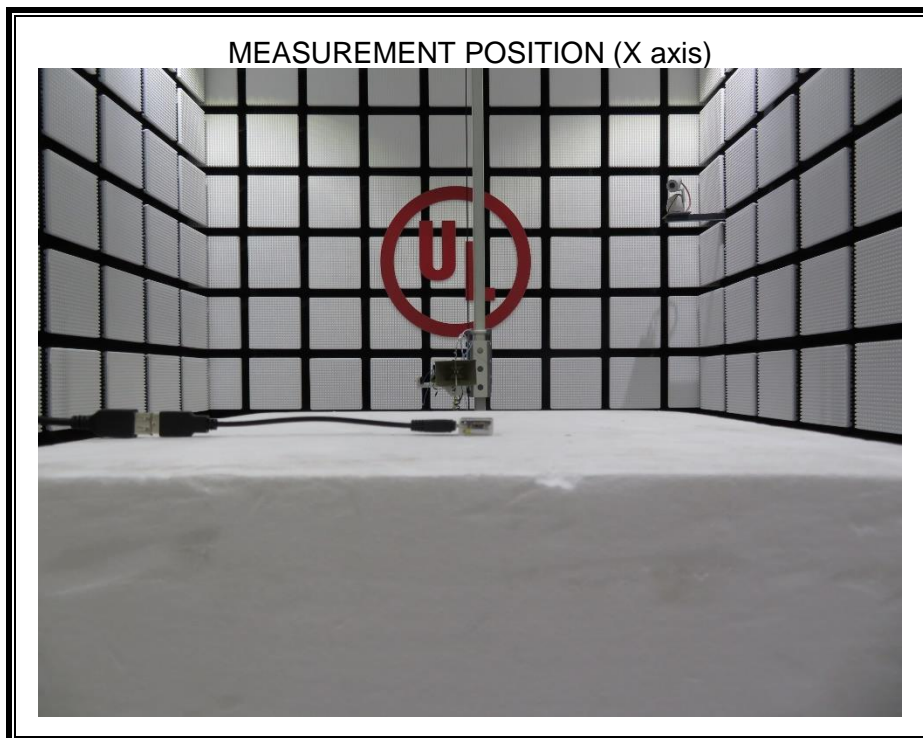

Appendix II

Setup Photographs

RADIATED RF MEASUREMENT SETUP (ABOVE 1 GHz)

MEASUREMENT POSITION (Y axis)

MEASUREMENT POSITION (Z axis)

RADIATED RF MEASUREMENT SETUP (30MHz~1GHz)

POWERLINE CONDUCTED EMISSIONS MEASUREMENT SETUP

RADIATED RF MEASUREMENT SETUP (Below 30MHz)