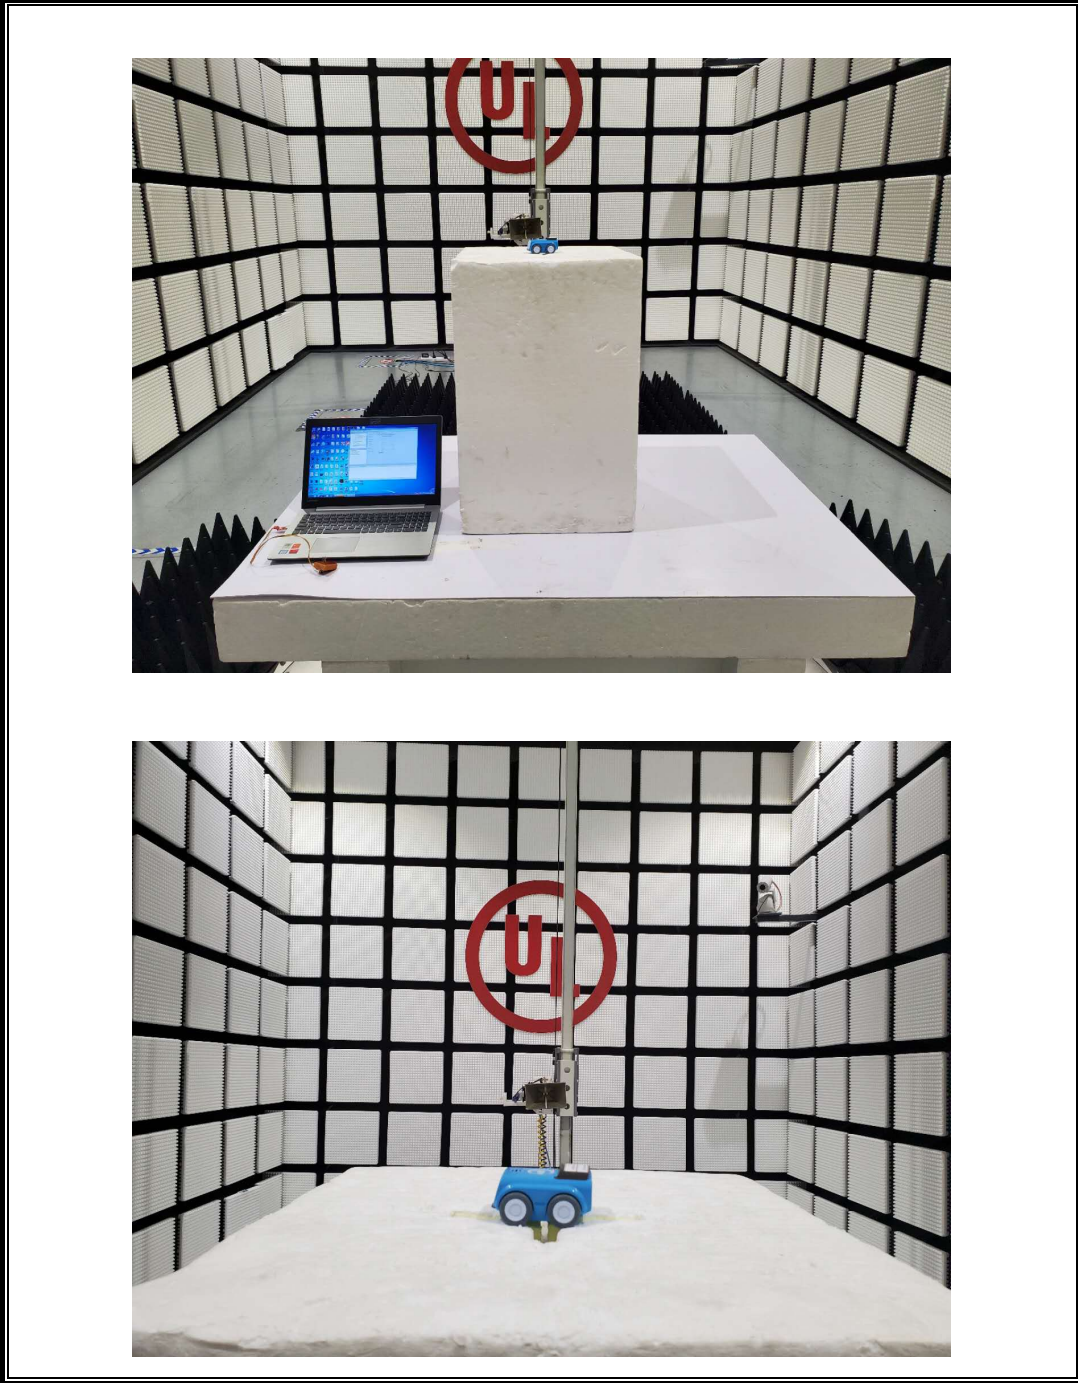

# **Setup Photographs**

RADIATED RF MEASUREMENT SETUP (30MHz ~ 1 GHz)

RADIATED RF MEASUREMENT SETUP (Below 30MHz)

RADIATED RF MEASUREMENT SETUP (Above 1G – X axis)

RADIATED RF MEASUREMENT SETUP (Above 1G – Y axis)

RADIATED RF MEASUREMENT SETUP (Above 1G – Z axis)