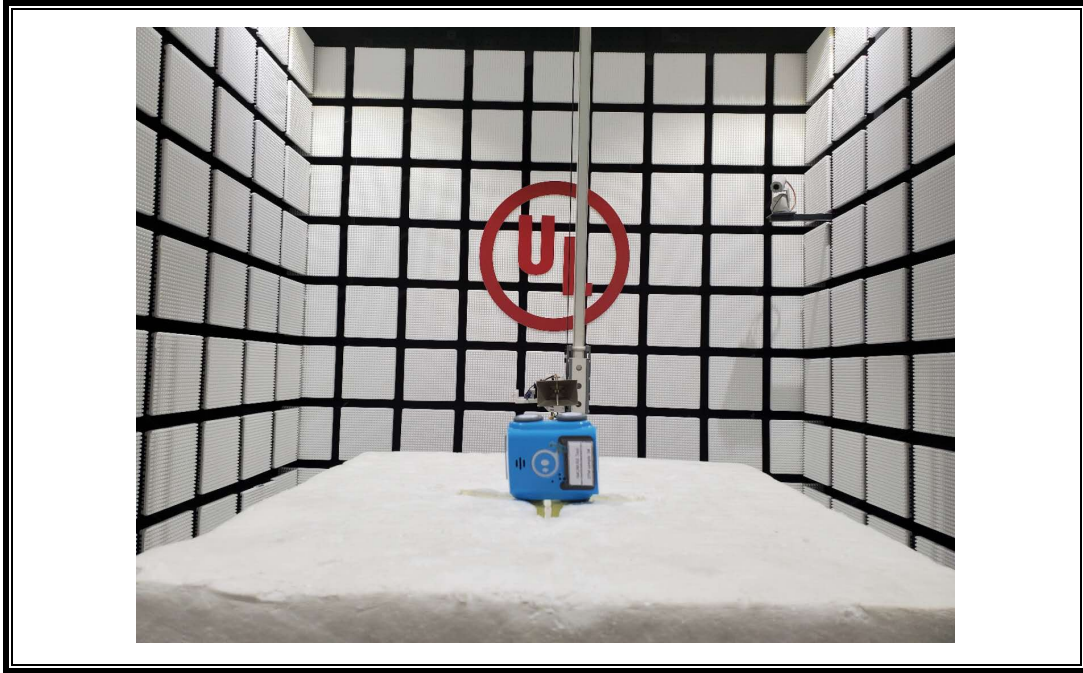

# **Setup Photographs**

RADIATED RF MEASUREMENT SETUP (30MHz ~ 1 GHz)

RADIATED RF MEASUREMENT SETUP (Below 30MHz)

RADIATED RF MEASUREMENT SETUP (Above 1G – X axis)

RADIATED RF MEASUREMENT SETUP (Above 1G – Y axis)

RADIATED RF MEASUREMENT SETUP (Above 1G – Z axis)