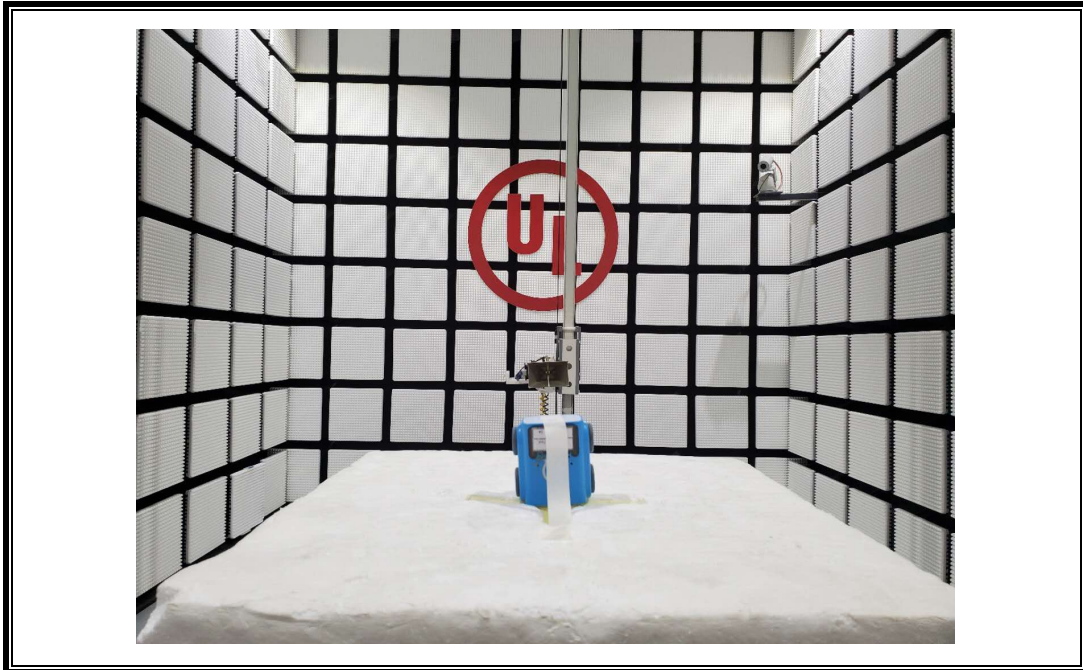

# **Setup Photographs**

RADIATED RF MEASUREMENT SETUP (30MHz ~ 1 GHz)

RADIATED RF MEASUREMENT SETUP (Below 30MHz)

RADIATED RF MEASUREMENT SETUP (Above 1G – X axis)

RADIATED RF MEASUREMENT SETUP (Above 1G – Y axis)

RADIATED RF MEASUREMENT SETUP (Above 1G – Z axis)