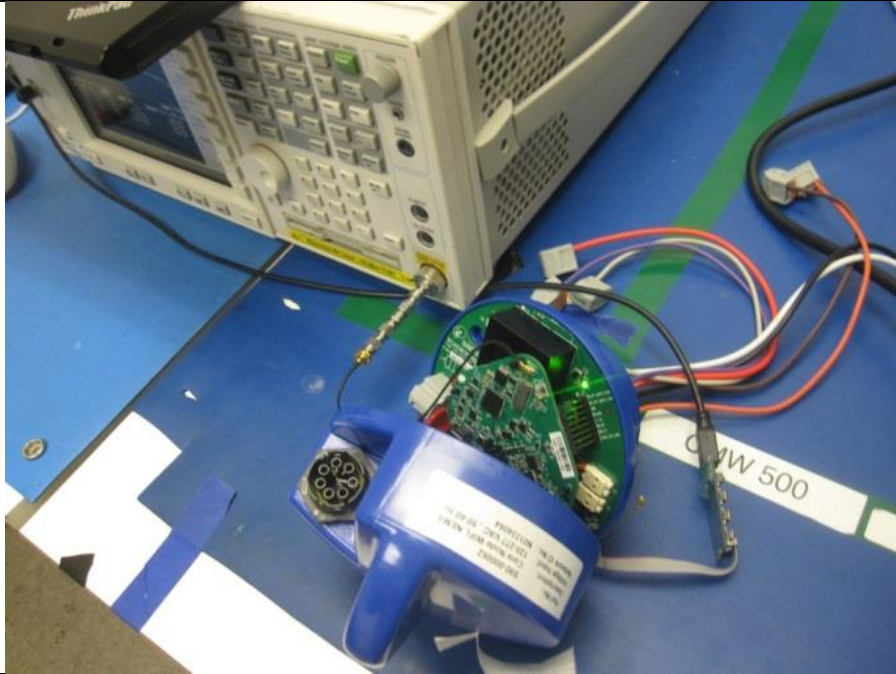

12. SETUP PHOTOS

RADIATED EMISSIONS MEASUREMENT SETUP

RADIATED FRONT PHOTO (BELOW 1 GHz)

RADIATED BACK PHOTO (BELOW 1 GHz)

RADIATED EMISSIONS MEASUREMENT SETUP

RADIATED FRONT PHOTO (ABOVE 1 GHz)

RADIATED BACK PHOTO (ABOVE 1 GHz)

AC POWERLINE EMISSIONS MEASUREMENT SETUP

LINE CONDUCTED FRONT PHOTO

LINE CONDUCTED SIDE VIEW PHOTO

CONDUCTED EMISSIONS MEASUREMENT SETUP

ANTENNA PORT CONDUCTED PHOTO

END OF REPORT