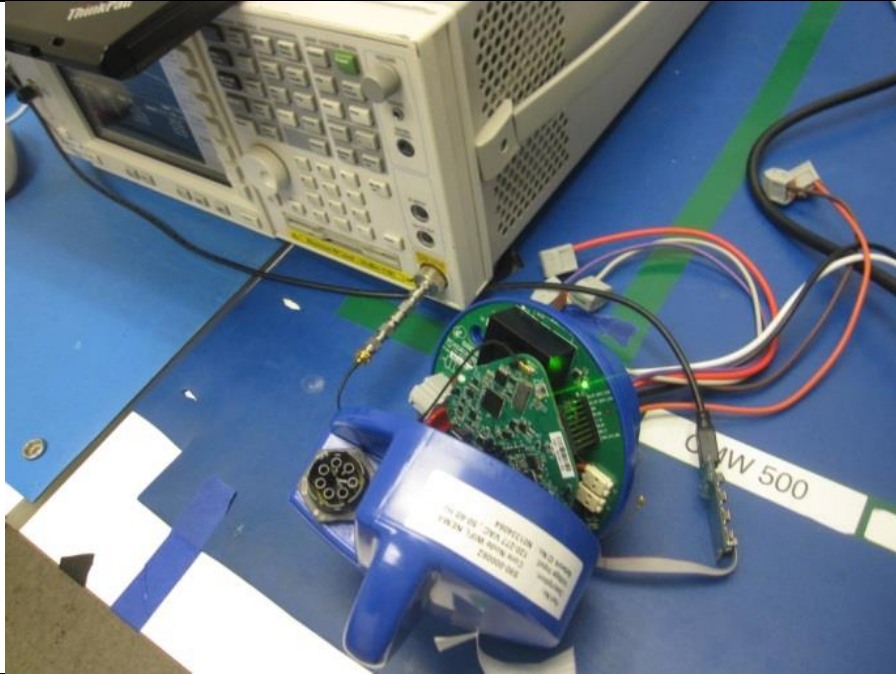

14. SETUP PHOTOS

RADIATED EMISSIONS MEASUREMENT SETUP

RADIATED FRONT PHOTO (BELOW 1 GHz)

RADIATED BACK PHOTO (BELOW 1 GHz)

RADIATED EMISSIONS MEASUREMENT SETUP

RADIATED FRONT PHOTO (ABOVE 1 GHz)

RADIATED BACK PHOTO (ABOVE 1 GHz)

AC POWERLINE EMISSIONS MEASUREMENT SETUP

LINE CONDUCTED FRONT PHOTO

LINE CONDUCTED SIDE VIEW PHOTO

CONDUCTED EMISSIONS MEASUREMENT SETUP

ANTENNA PORT CONDUCTED PHOTO

END REPORT